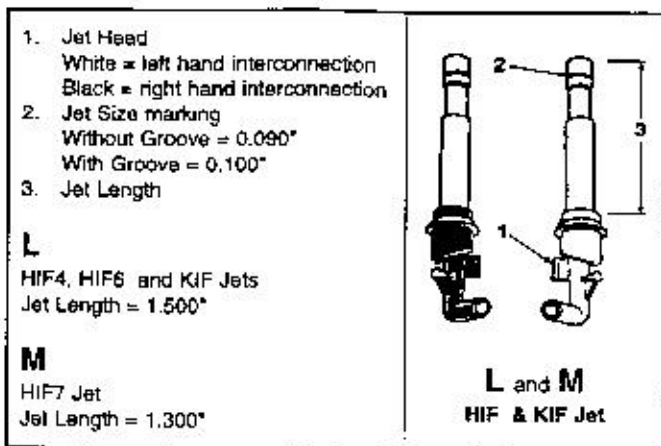

H Type Jets

HS Type Jets

HD Type Jets

HIF and KIF Type Jets

Jet Identification

Jet Part No	Jet Size	Float Chamber Angle (deg)	Interconnection	Jet Head Colour	Sleeve Colours				Replaced By	Type
					(i)	(ii)	(iii)	(iv)		