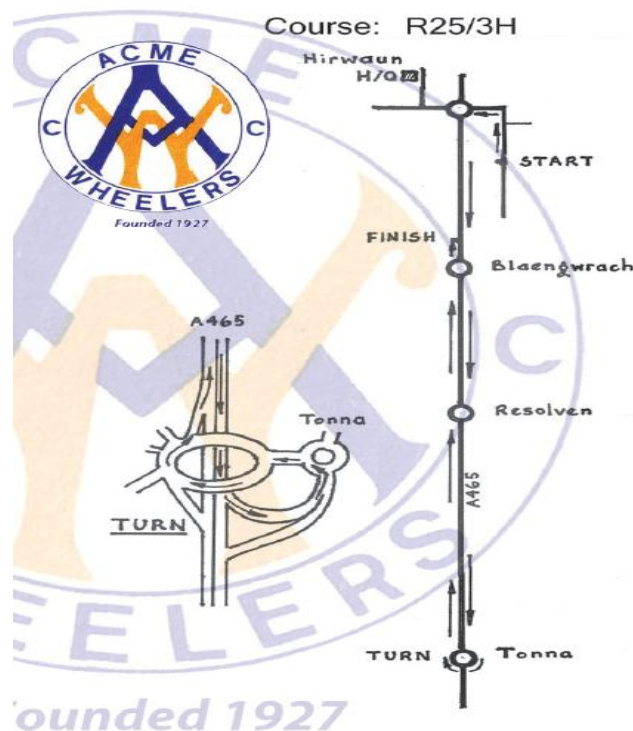

COURSE DETAILS

Event H.Q. Hirwaun Village Hall, High St, Hirwaun, CF44 9SL

H.Q. to start. 2.2 miles (flat), Finish to H.Q. 4.5 miles (Uphill)

Course No: R25/3H (E 293120/ N206180 OS Sheets 170/160)

START on access road to Hirwaun Industrial Estate 8 yards north of lamp column No.1 and 30 yards north of junction with old A465 road (Hirwaun to Rhigos). Proceed south to junction with unclassified road and bear left to roundabout with A4061 (Rhigos mountain road) where take second exit (straight on) to Hirwaun roundabout A465 (1.306 miles). Take first exit westwards along the A465 dual carriageway to Blaengwrach roundabout (McDonalds) 7.169 miles. Take second exit (straight on) on A465 to Resolven roundabout 10.183 miles. Here take third exit, follow the A465 to exit at the next junction at Aberdulais (sp Seven Sisters), climbing to the Tonna roundabout 15.063 miles. Now take first exit to Aberdulais Interchange where circle and take fourth exit down slip road to rejoin the A465 eastward. Continue to Resolven roundabout 19.719 miles taking second exit (straight on) to Blaengwrach roundabout (McDonalds) 22.764 miles. Take second exit continuing on A465, passing over river bridge and the Glynneath interchange to

FINISH in the SECOND layby on the left at a point 25 yards west of the 'Take Litter Home' sign and opposite the emergency telephone point. 25.014 miles.

Cycling Time Trials and the event promoters strongly advise you to wear a HARD SHELL HELMET that meets an internationally accepted safety standard.

In accordance with Regulation 15 ALL JUNIOR competitors must wear Protective Hard Shell Helmets.

It is recommended that a working REAR LIGHT, either flashing or constant, is fitted to the machine in a position visible to following road users and is active whilst the machine in use.