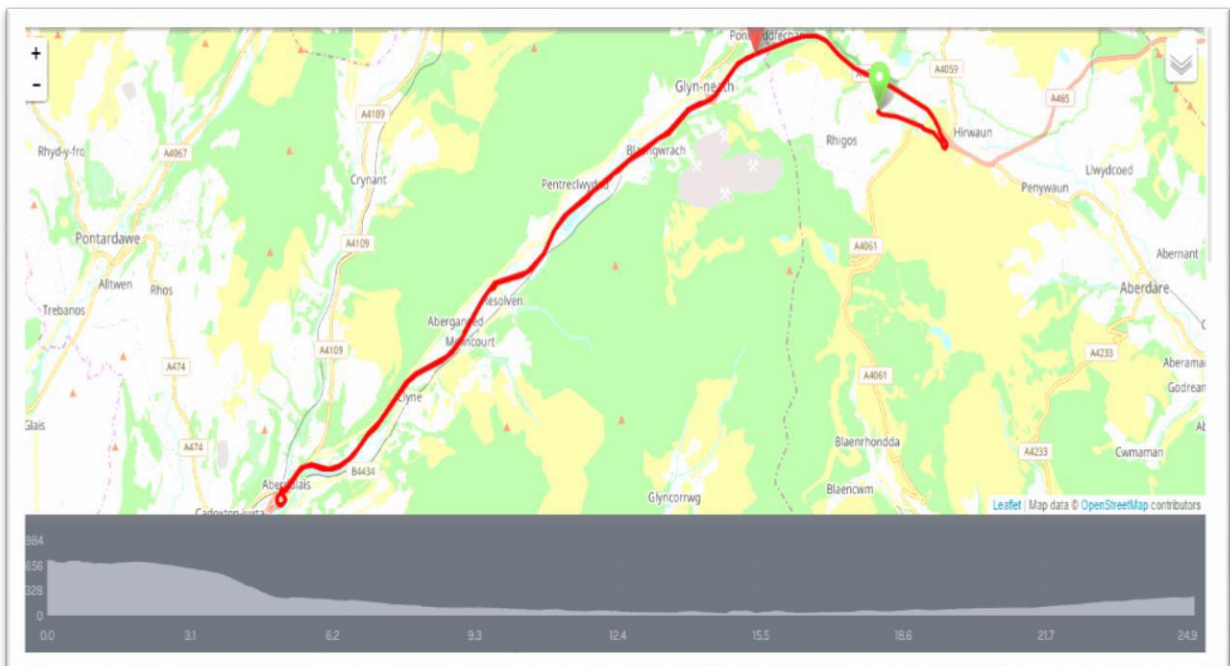

Turn - Please familiarise yourself with the on-slip back onto the A465. Whatever we do the odd rider still manages to go off course. There will be marshals on site, but it is your responsibility to do your own research.

TIP: Riders generally try and turn down the old Rd but Trunk Rd signs are in GREEN

Race numbers will be available from the HQ. **Please return race numbers as soon as possible and remember to sign out!**

Prizes (one rider one prize)

First Male Solo Overall	-£30
Second Male Solo Overall	-£25
Third Male Solo Overall	-£20
First Female Solo Overall	-£30
Second Female Solo Overall	-£25
Third Female Solo Overall	-£20
First Male Vet Overall	-£20
First Female Vet Overall	-£20