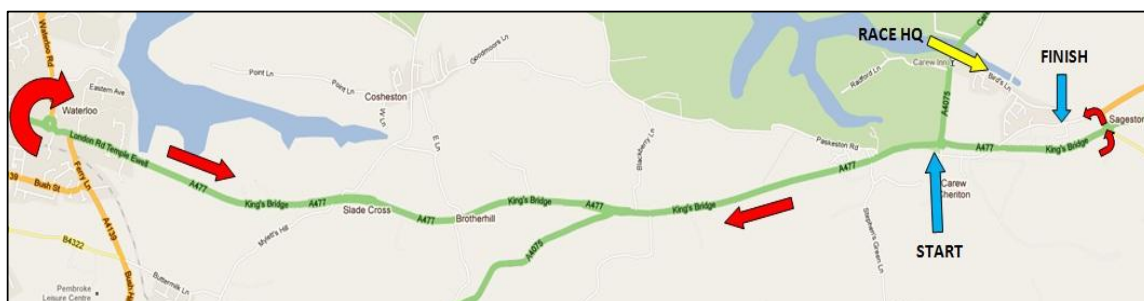

Timekeepers - David Hawkins & Jill Colman

Event Headquarters: Carew Village Hall (Open at 6am)

Directions: Following A40 westbound from Carmarthen; At St Clears roundabout take the A477 towards Pembroke, at Kilgetty traffic lights continue straight ahead, at Sageston Roundabout (next to Carew airfield) take 2nd exit and continue ½ a mile to Carew Roundabout. Take 3rd exit and enter Carew, turn right at the Carew Inn and after approximately 400 yards turn right into HQ

Course Description for R10/11A (Course record 20.54 by Kieron Davies 28/07/12):

Start on unclassified road 50 yards south west of Carew roundabout. Turn left at Carew roundabout and take first exit onto A477. Proceed west on A477 to Waterloo roundabout in Pembroke Dock. Circle roundabout and retrace route heading east on A477. At Carew roundabout take second exit and continue on A477 to Sageston roundabout. Take first exit and bear left on road into Sageston to finish near right hand bend in road on junction. Competitors are asked not to warm up on the course once the first rider has started.