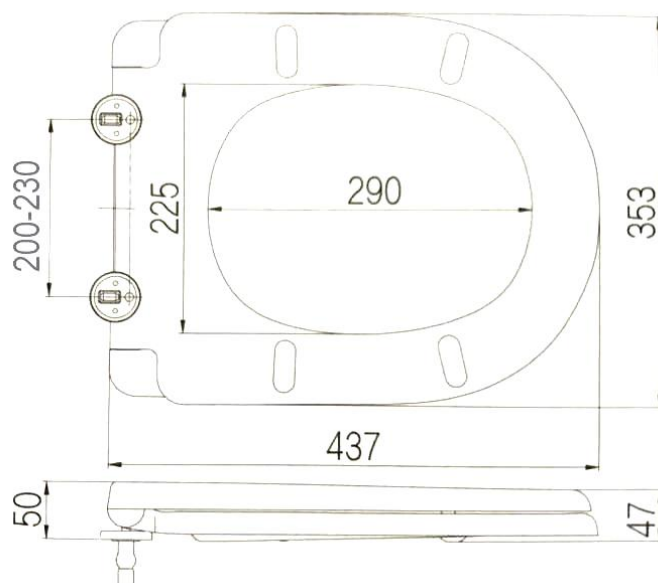

RTS SALES LTD
REPLACEMENT TOILET SEATS
WWW.REPLACEMENTTOILETSEATS.CO.UK

SEAT NAME: D WIDE 350mm Soft Close Duroplast White Toilet Seat WIDE Hinge

MODEL NUMBER RTS84307

SEAT FEATURES

- Non-standard D shape toilet seat with an extended hinge to reach 230 mm
- Made from formed Duroplast
- Adjustable chrome finish hinges
- Top and bottom fixings included
- Slow close seat and lid
- 2 button quick release for easy take-off for cleaning

SEAT DESCRIPTION

A useful non-standard D shape toilet seat with a 350 mm seat width and 230 max reach extendable hinge. Made from long-lasting Duroplast, this seat features slow-closing adjustable chrome finished hinges. Suitable for closed coupled, wall hung, or back to wall pans where bottom access is not available.

Colour available

- White

SEAT DIMENSIONS

Length 427 - 442 mm adjusting (lid 437 mm)

Width 353 mm

Hinge 200 - 230 mm adjusting

Measurements are drawn from the toilet pan rather than the seat itself:

Length: centre line of the hinge to front of the toilet pan

Width: midway side to side of the pan edge

Hinge holes - mid hole to mid hole of the toilet pan

SEAT EAN: 5055724601199

Product Page link:

https://replacementtoiletseats.co.uk/ourshop/prod_6757025-D-WIDE-Soft-Close-Duroplast-230-mm-WIDE-Hinge-White-Toilet-Seat-350-mm-seat-width.html