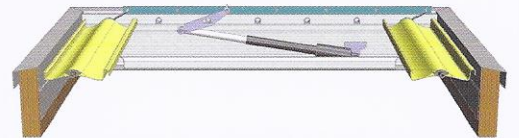

Louvre Opening Roofs

- Provides light & shade control
- An extensive range of applications
- High quality aluminium construction
- Rain sensor
- Year round light to your existing windows
- Provides significant insulation to installed area
- An extensive range of roof and airfoil louvres available
- Locally manufactured, serviced & guaranteed
- A full range of powder coat & anodised colours