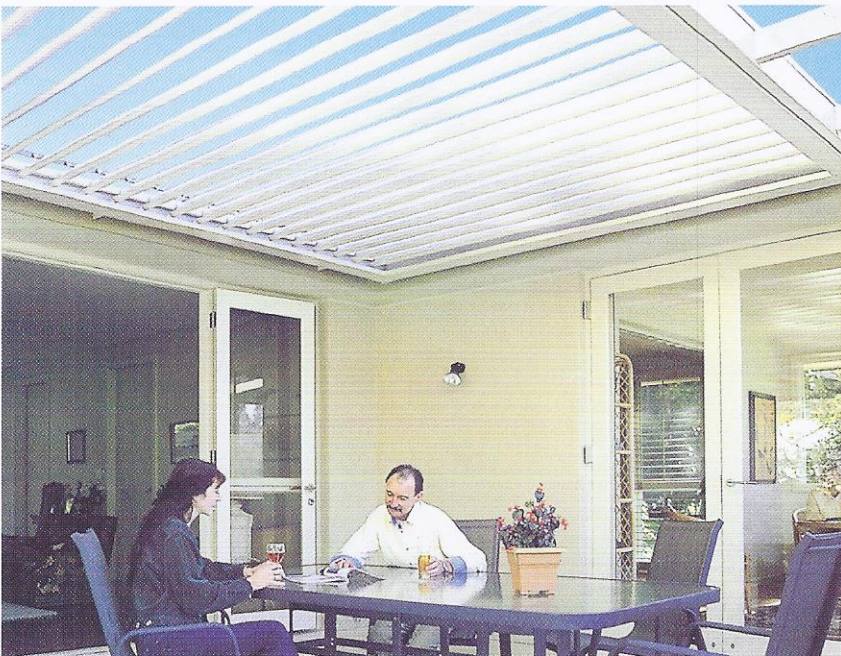

Louvre Opening Roofs

- Provides light & shade control
- An extensive range of applications
- High quality aluminium construction
- Rain sensor
- Year round light to your existing windows
- Provides significant insulation to installed area
- An extensive range of roof and airfoil louvres available
- Locally manufactured, serviced & guaranteed
- A full range of powder coat & anodised colours