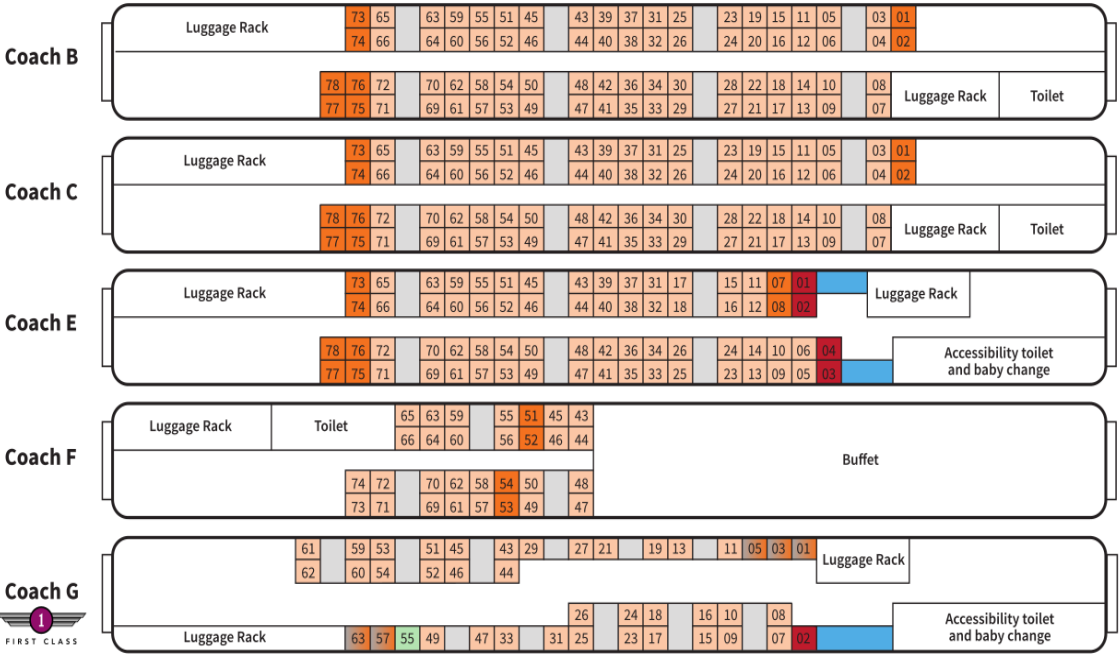

MARK 4 SEATING PLAN

On our routes out of London Euston, Grand Central operates a fleet of locomotive-hauled Mark 4 passenger carriages

■ Single Table Seat (1st Class Only)
 ■ Priority Table Seat (1st Class Only)
 ■ Table
 ■ Wheelchair
 ■ Wheelchair Companion
 ■ Priority