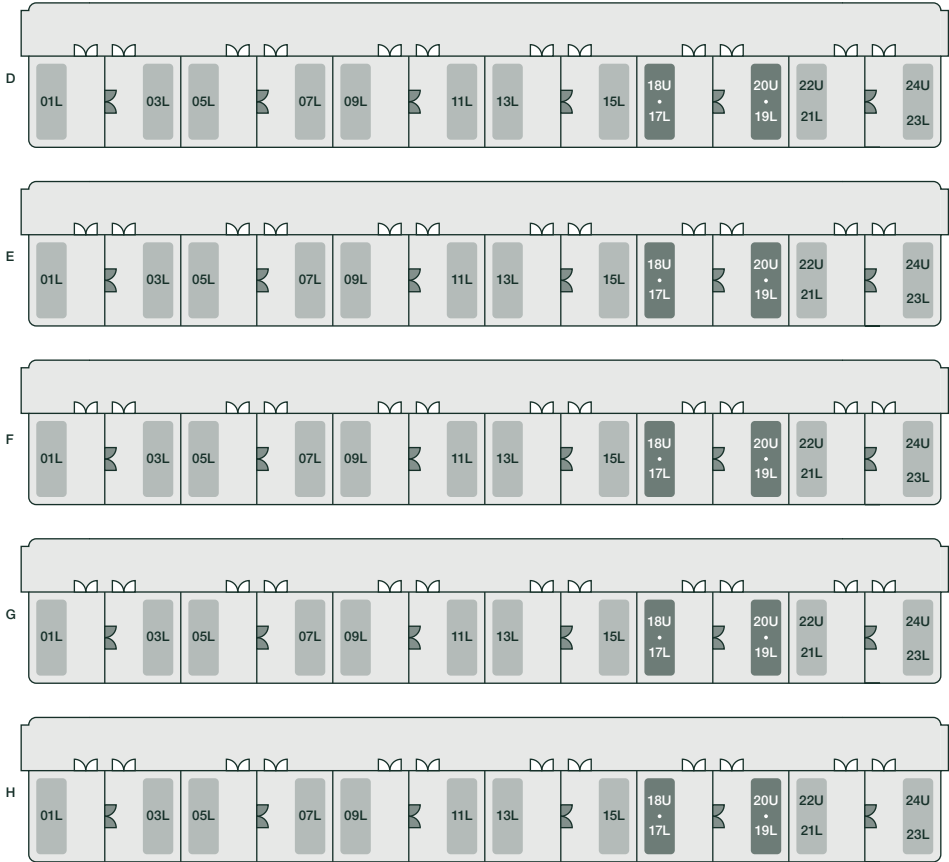

The Night Riviera Sleeper berth plan

Key

- XX Single berth cabin
- XX Double berth cabin (may be used for single occupancy; 18U and 20U are not offered for sale)
- Connecting doors – normally locked, but can be unlocked on request to the Customer Host