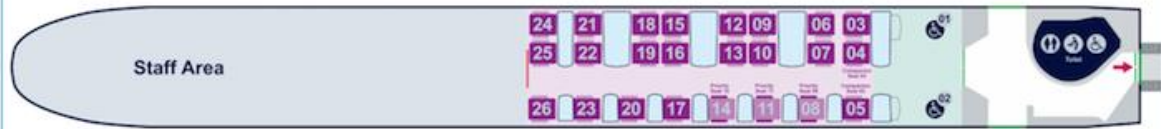

Nova 1 Seating Plan

Customer Version

Coach E

- 24 First Class Seats (3 Priority Seats)
- 2 Wheelchair Spaces
- Toilet

Coach D

- 88 Standard Class Seats (12 Priority Seats)
- Toilet
- Bicycle Storage

Coach C

- 88 Standard Class Seats (12 Priority Seats)
- 2 Toilets

Coach B

- 86 Standard Class Seats (12 Priority Seats)
- Bicycle Storage

Coach A

- 56 Standard Class Seats (8 Priority Seats)
- Toilet