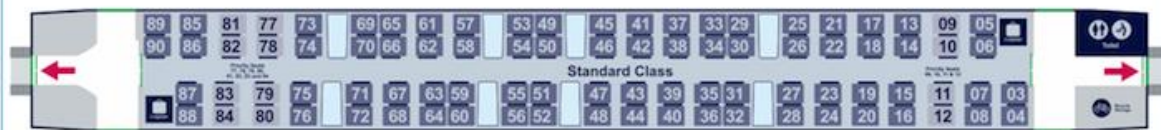

Nova 1 Seating Plan

Customer Version

Coach E

- 24 First Class Seats (3 Priority Seats)
- 2 Wheelchair Spaces
- Toilet

Coach D

- 88 Standard Class Seats (12 Priority Seats)
- Toilet
- Bicycle Storage

Coach C

- 88 Standard Class Seats (12 Priority Seats)
- 2 Toilets

Coach B

- 86 Standard Class Seats (12 Priority Seats)
- Bicycle Storage

Coach A

- 56 Standard Class Seats (8 Priority Seats)
- Toilet