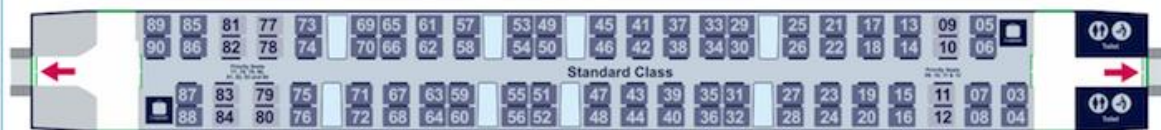

Nova 1 Seating Plan

Customer Version

Coach E

- 24 First Class Seats (3 Priority Seats)
- 2 Wheelchair Spaces
- Toilet

Coach D

- 88 Standard Class Seats (12 Priority Seats)
- Toilet
- Bicycle Storage

Coach C

- 88 Standard Class Seats (12 Priority Seats)
- 2 Toilets

Coach B

- 86 Standard Class Seats (12 Priority Seats)
- Bicycle Storage

Coach A

- 56 Standard Class Seats (8 Priority Seats)
- Toilet