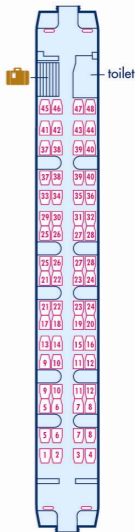

Adelante train - seating plan

Coach A

Standard - Quiet Carriage 

Coach B

Standard - Refresca Cafe
Family Carriage

Coach C

Standard

Coach D

First Class

Coach E

Standard
At-seat audio facilities

Key

Disabled facility

Baby-changing room

Luggage rack

Cycle rack