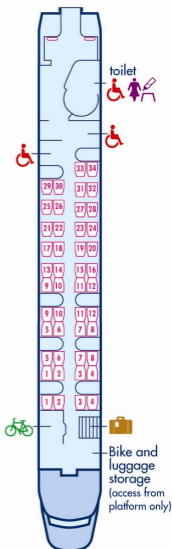

Adelante train - seating plan

Coach A

Standard - Quiet Carriage 

Coach B

Standard - Refresca Cafe
Family Carriage

Coach C

Standard

Coach D

First Class

Coach E

Standard
At-seat audio facilities

Key

Disabled facility

Baby-changing room

Luggage rack

Cycle rack