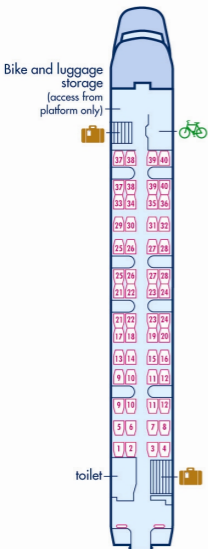

Adelante train - seating plan

Coach A

Standard - Quiet Carriage 

Coach B

Standard - Refresca Cafe
Family Carriage

Coach C

Standard

Coach D

First Class

Coach E

Standard
At-seat audio facilities

Key

Disabled facility

Baby-changing room

Luggage rack

Cycle rack