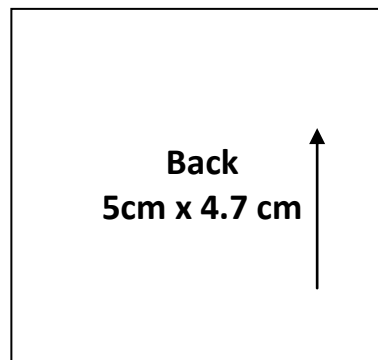

Box of delights – 5cm square box measurements

OUTER BOX card measurements (width x height)

INNER BOX Card measurements (Width x height)

Felt

– All pieces **4.2 x 4.2 cm**. See diagram below for felt placement

Lid- 4.2cm x 4.2cm

Side – 4.2cm x 4.4 cm

Back – 4.6cm x 4.4 cm

Side – 4.2cm x 4.4 cm

Base – 4.6cm x 4.6 cm

Front – 4.6cm x 4.4 cm