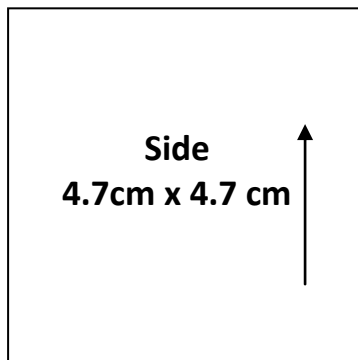

Box of delights – 5cm square box measurements

OUTER BOX card measurements (width x height)

INNER BOX Card measurements (Width x height)

Felt

– All pieces **4.2 x 4.2 cm**. See diagram below for felt placement

Lid- 4.2cm x 4.2cm

Side – 4.2cm x 4.4 cm

Back – 4.6cm x 4.4 cm

Side – 4.2cm x 4.4 cm

Base – 4.6cm x 4.6 cm

Front – 4.6cm x 4.4 cm