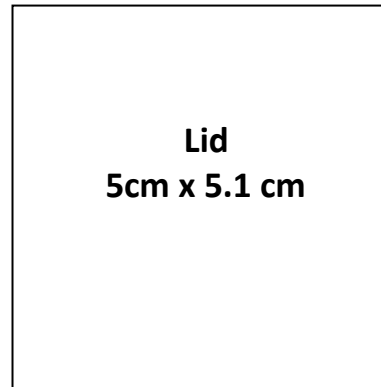

Box of delights – 5cm square box measurements

OUTER BOX card measurements (width x height)

INNER BOX Card measurements (Width x height)

Felt

– All pieces **4.2 x 4.2 cm**. See diagram below for felt placement

Lid- 4.2cm x 4.2cm

Side – 4.2cm x 4.4 cm

Back – 4.6cm x 4.4 cm

Side – 4.2cm x 4.4 cm

Base – 4.6cm x 4.6 cm

Front – 4.6cm x 4.4 cm