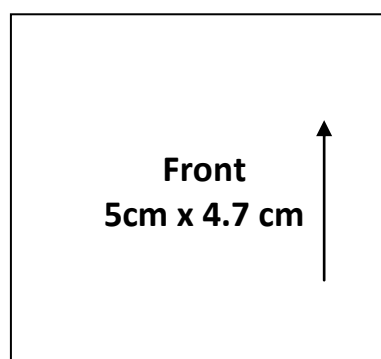

Box of delights – 5cm square box measurements

OUTER BOX card measurements (width x height)

INNER BOX Card measurements (Width x height)

Felt

– All pieces **4.2 x 4.2 cm**. See diagram below for felt placement

Lid- 4.2cm x 4.2cm

Side – 4.2cm x 4.4 cm

Back – 4.6cm x 4.4 cm

Side – 4.2cm x 4.4 cm

Base – 4.6cm x 4.6 cm

Front – 4.6cm x 4.4 cm