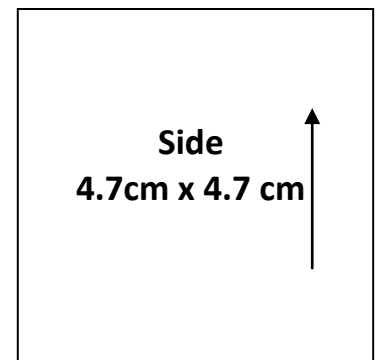

Box of delights – 5cm square box measurements

OUTER BOX card measurements (width x height)

INNER BOX Card measurements (Width x height)

Felt

– All pieces **4.2 x 4.2 cm**. See diagram below for felt placement

Lid- 4.2cm x 4.2cm

Side – 4.2cm x 4.4 cm

Back – 4.6cm x 4.4 cm

Side – 4.2cm x 4.4 cm

Base – 4.6cm x 4.6 cm

Front – 4.6cm x 4.4 cm