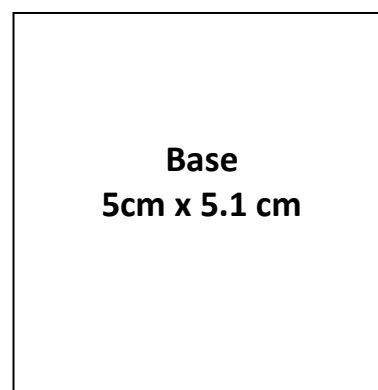

Box of delights – 5cm square box measurements

OUTER BOX card measurements (width x height)

INNER BOX Card measurements (Width x height)

Felt

– All pieces **4.2 x 4.2 cm**. See diagram below for felt placement

Lid- 4.2cm x 4.2cm

Side – 4.2cm x 4.4 cm

Back – 4.6cm x 4.4 cm

Side – 4.2cm x 4.4 cm

Base – 4.6cm x 4.6 cm

Front – 4.6cm x 4.4 cm