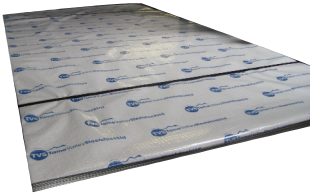

## Products

Our products range includes sheets, blanks and coil in the following materials:

Galvanised, Zintec, Cold Reduced, Hot Rolled & Durbar/Floorplate.

Standard Sheet sizes are available in **3000 x 1500 / 2500 x 1250 / 2000 x 1000** We can also get sheets cut to length with a lead time of approx. 2-3 days.