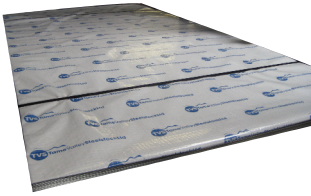

## Products

Our products range includes sheets, blanks and coil in the following materials:

Galvanised, Zintec, Cold Reduced, Hot Rolled & Durbar/Floorplate.

Standard Sheet sizes are available in **3000 x 1500 / 2500 x 1250 / 2000 x 1000** We can also get sheets cut to length with a lead time of approx. 2-3 days.

We offer the above in a range of thicknesses, as a general guide we can supply:

Galvanised	0.7 – 3.0mm
Zintec	0.7 – 3.0mm
Cold Reduced	0.7 – 3.0mm
Hot Rolled	2.0 – 12.0mm

Contact us on:

**Tel. 01457 836907**  
**Fax. 01457 238343**