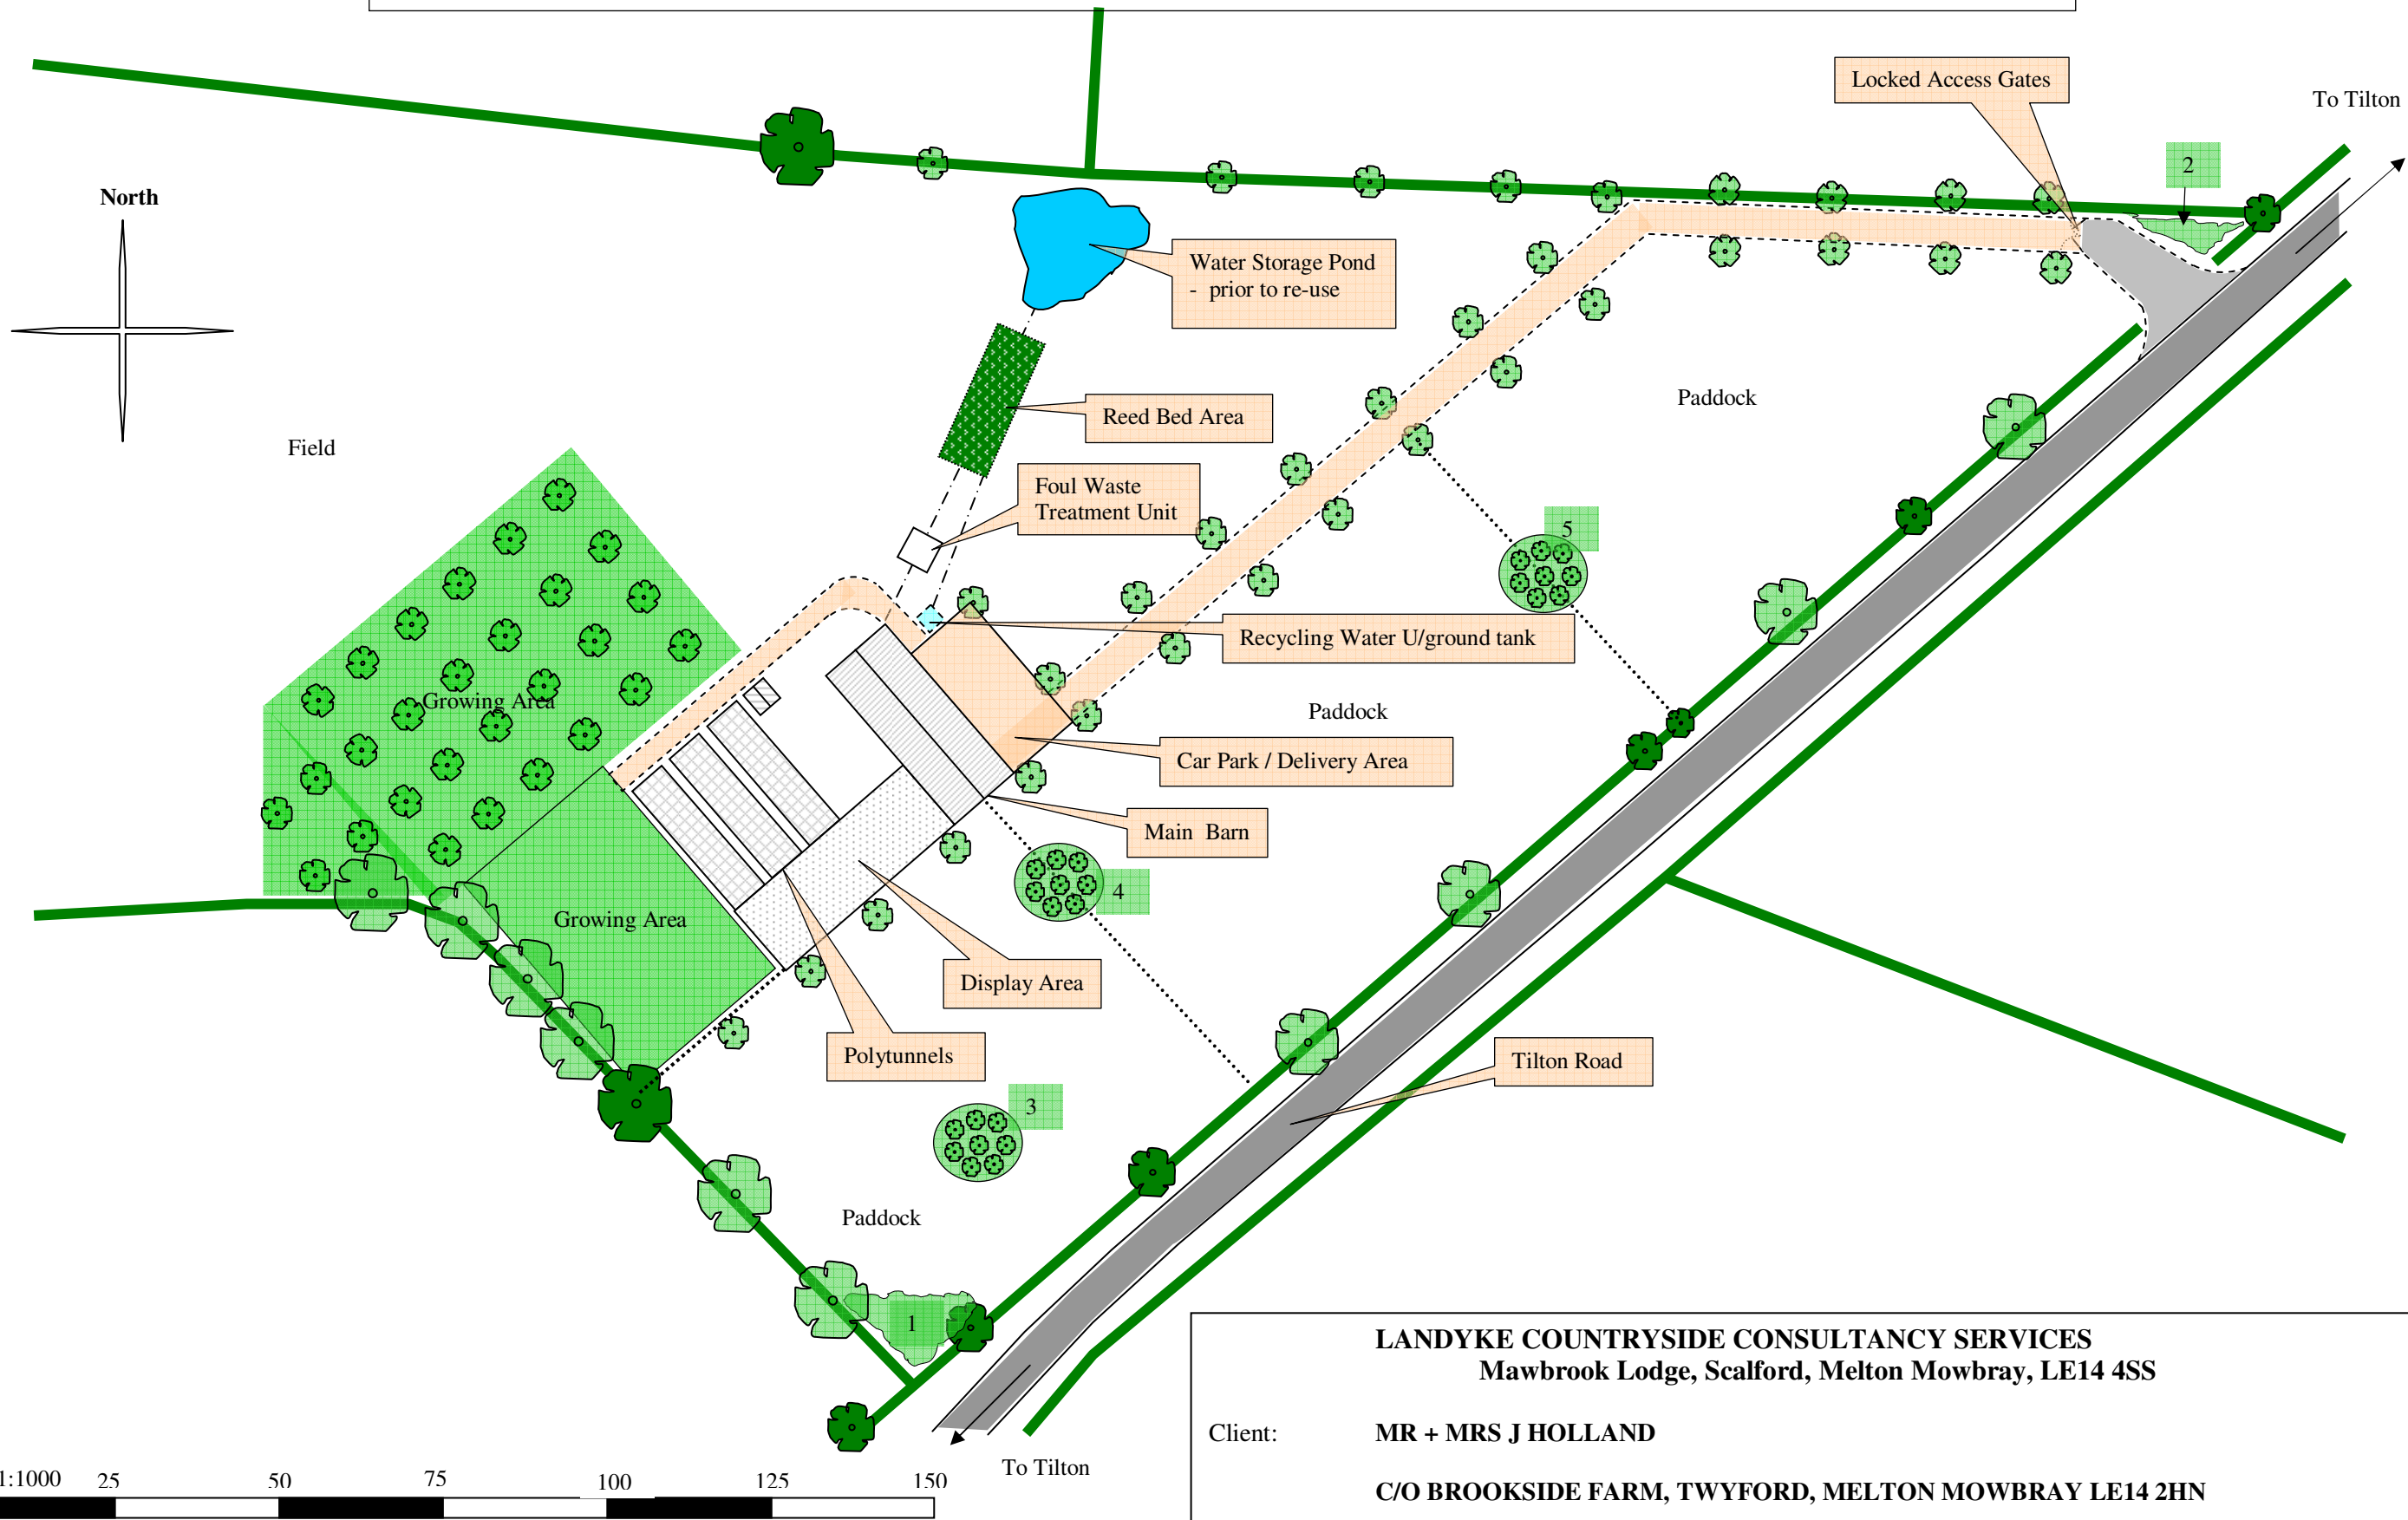

**MR + MRS J HOLLAND – NURSERY SITE – TILTON ROAD, TWYFORD, MELTON MOWBRAY**

**LANDYKE COUNTRYSIDE CONSULTANCY SERVICES**  
 Mawbrook Lodge, Salford, Melton Mowbray, LE14 4SS

Client: **MR + MRS J HOLLAND**  
**C/O BROOKSIDE FARM, TWYFORD, MELTON MOWBRAY LE14 2HN**

Job: **PLANNING APPLICATION FOR RELOCATION OF EXISTING HORTICULTURAL NURSERY**

Site: **TILTON ROAD, TWYFORD, LEICS**

Dwg Title: **SITE LAYOUT**

Dwg No. **LCCS/HOLLAND/2008-2** Scale: **1: 1000** Date: **MAY 2008** © **LANDYKE LTD**