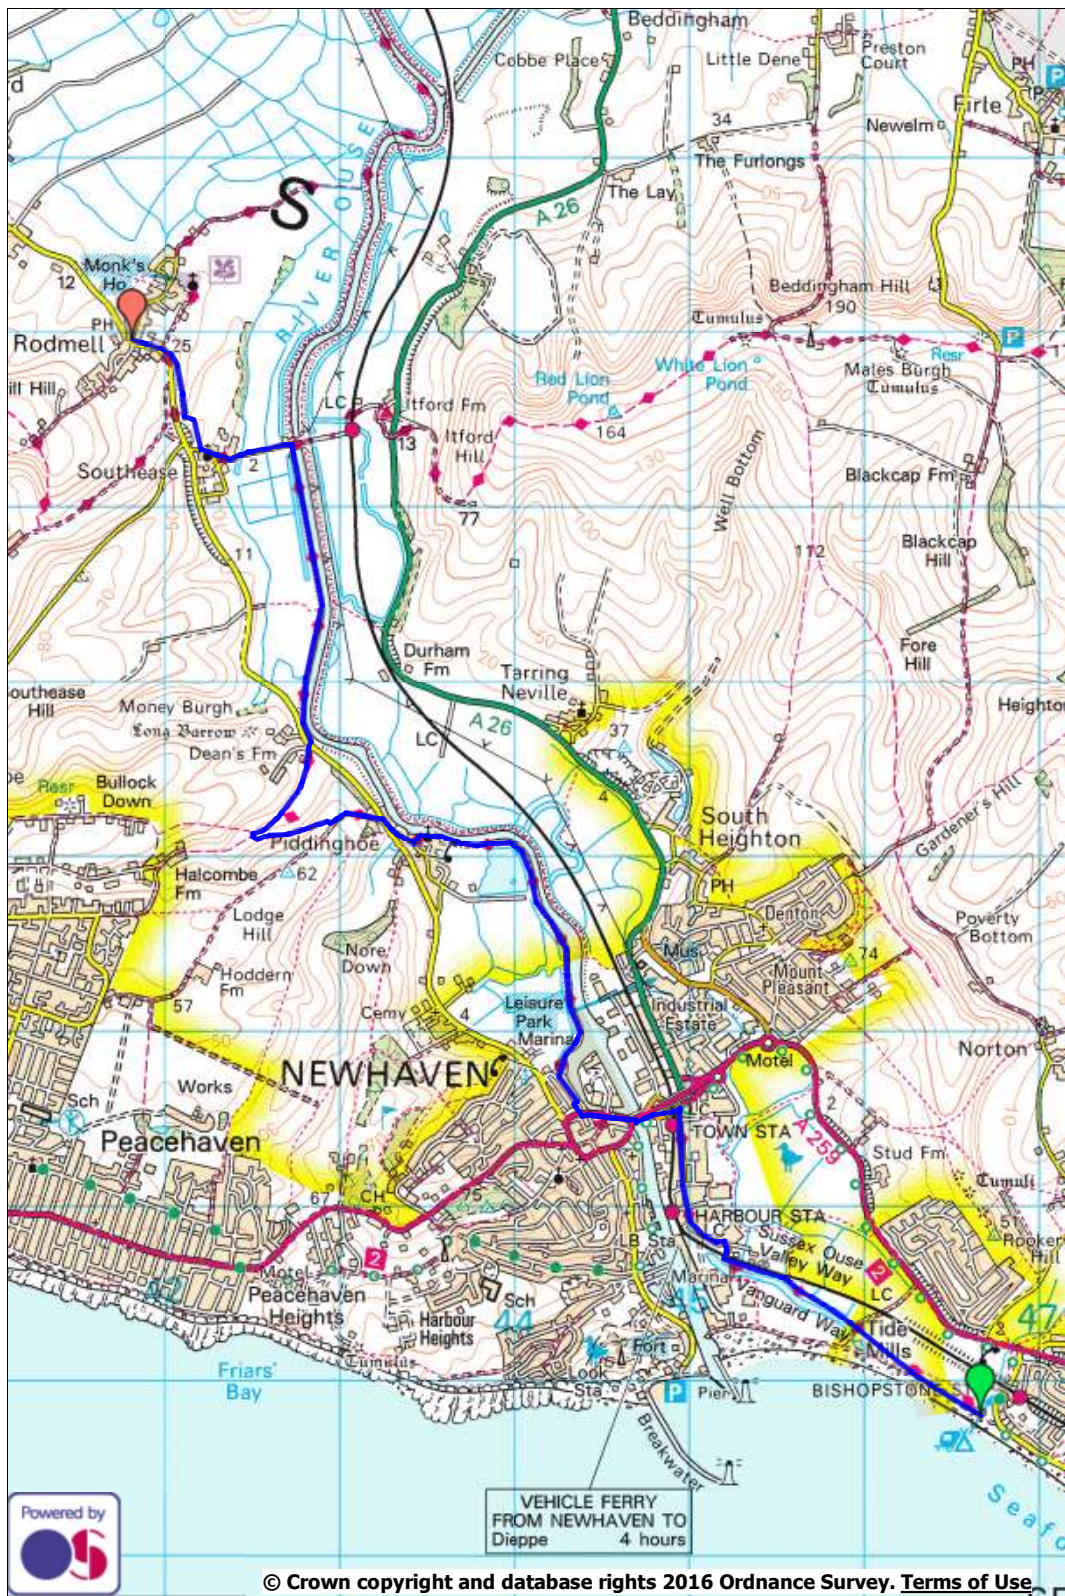

Ouse Valley Way Relay leg 1, Bishopstone to Rodmell 6.5 miles, 260ft Climb

© Crown copyright and database rights 2016 Ordnance Survey. Terms of Use