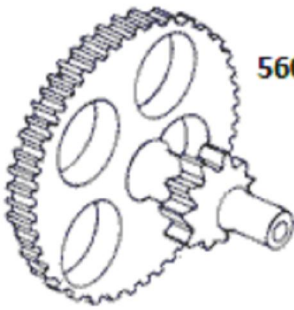

500632 x 5

145959

550094

560616

560015

560016

560017\*

56001

560011\*

560010\*

560006\*

560514

560009

560042 Sprag clutch assy  
all parts marked \*

1 x 550030 thrust (not shown)

112078 shim as required (not shown)