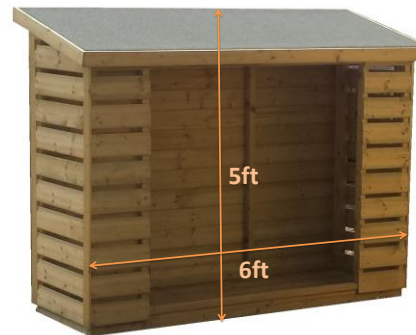

## Mini Log Store

5ft High x 6ft Long x 2ft, 3ft & 4ft in Depth  
Available slatted or fully boarded

| Depth | Collected | Delivered Only | Supplied and Installed |
|-------|-----------|----------------|------------------------|
| 2ft   | £174      | £183           | £193                   |
| 3ft   | £174      | £183           | £193                   |
| 4ft   | £218      | £229           | £242                   |

## Maxi Log Store

6ft 6" High x up to 10ft Long x 2ft, 3ft & 4ft in Depth  
Available slatted or fully boarded

| Depth | Collected | Delivered Only | Supplied and Installed |
|-------|-----------|----------------|------------------------|
| 2ft   | £291      | £306           | £322                   |
| 3ft   | £291      | £306           | £322                   |
| 4ft   | £363      | £382           | £403                   |