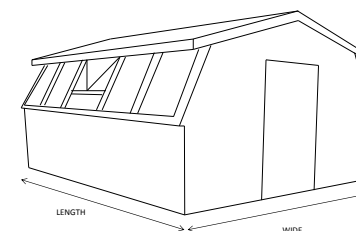

Potting Sheds - Standard Range

PENT SINGLE SIDED

SUPPLIED WITH SHELF UNDER WINDOWS

W X L	COLLECTED	Delivered Only	Supplied and Installed	No of opening windows	3ftLog Store to long side	Additional Opening Windows	Timber Frame Base Only	Timber Frame and support post base	Concrete Base
4x6	£648	£682	£718	1	£143	£46	£45	£115	£168
6x6	£779	£820	£863	1	£143	Additional door	£65	£167	£252
6x8	£867	£912	£960	1	£190		£84	£216	£336
6x10	£1,042	£1,097	£1,154	1	£238	£47	£102	£265	£420
6x12	£1,304	£1,373	£1,445	2	£285		£120	£314	£504
8x10	£1,392	£1,465	£1,542	2	£238		£133	£348	£560
10x12	£1,479	£1,557	£1,639	2	£285		£194	£510	£840

Double Side Potting Sheds

SUPPLIED WITH SHELF UNDER WINDOWS

W X L	COLLECTED	Delivered Only	Supplied and Installed	No of opening windows	Additional Opening Windows	Additional door	Timber Frame Base Only	Timber Frame and support post base	Concrete Base
6x4	£867	£912	£960	2	£46	£47	£45	£115	£168
6x6	£998	£1,051	£1,106	2			£65	£167	£252
8x6	£1,173	£1,235	£1,300	2			£85	£220	£336
10x6	£1,392	£1,465	£1,542	2			£105	£272	£420
10x8	£1,523	£1,603	£1,688	2			£135	£351	£560
12x6	£1,742	£1,834	£1,930	2			£125	£324	£504
12x8	£1,838	£1,935	£2,037	2			£160	£419	£672
12x10	£1,970	£2,073	£2,183	4			£196	£513	£840