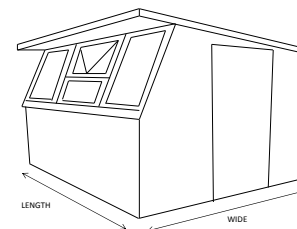

Potting Sheds - Standard Range

PENT SINGLE SIDED

SUPPLIED WITH SHELF UNDER WINDOWS

W X L	COLLECTED	Delivered Only	Supplied and Installed	No of opening windows	3ftLog Store to long side	Additional Opening Windows	Timber Frame Base Only	Timber Frame and support post base	Concrete Base
4x6	£648	£682	£718	1	£143	£46	£45	£115	£168
6x6	£779	£820	£863	1	£143	Additional door	£65	£167	£252
6x8	£867	£912	£960	1	£190		£84	£216	£336
6x10	£1,042	£1,097	£1,154	1	£238	£47	£102	£265	£420
6x12	£1,304	£1,373	£1,445	2	£285		£120	£314	£504
8x10	£1,392	£1,465	£1,542	2	£238		£133	£348	£560
10x12	£1,479	£1,557	£1,639	2	£285		£194	£510	£840

Double Side Potting Sheds

SUPPLIED WITH SHELF UNDER WINDOWS

W X L	COLLECTED	Delivered Only	Supplied and Installed	No of opening windows	Additional Opening Windows	Additional door	Timber Frame Base Only	Timber Frame and support post base	Concrete Base
6x4	£867	£912	£960	2	£46	£47	£45	£115	£168
6x6	£998	£1,051	£1,106	2			£65	£167	£252
8x6	£1,173	£1,235	£1,300	2			£85	£220	£336
10x6	£1,392	£1,465	£1,542	2			£105	£272	£420
10x8	£1,523	£1,603	£1,688	2			£135	£351	£560
12x6	£1,742	£1,834	£1,930	2			£125	£324	£504
12x8	£1,838	£1,935	£2,037	2			£160	£419	£672
12x10	£1,970	£2,073	£2,183	4			£196	£513	£840