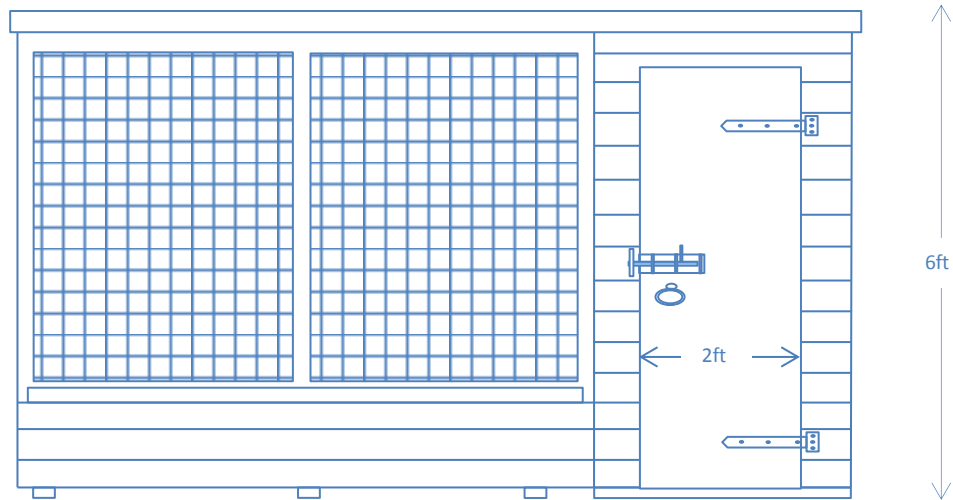

Church Farm-Sheppey Way-Bobbing- Kent
 www.haymac-goodwithwood.co.uk
 01795 424555

CLIENT-Ian Warner- Kent Police

STANDARD A- KENNEL TO RIGHT HAND - RUN DOOR TO END
10ft X 5ft SINGLE POLICE DOG KENNEL
General Arrangement – Not to Scale

Available colours- Chestnut Brown-Autumn Gold-Conifer Green. Other colours available at additional cost of £50.00

All dimensions are external and will be constructed using metric equivalent

PLAN VIEW

FRONT ELEVATION- C

Internal walls to sleeping quarters clad to 4ft high to stop chewing & scratching damage to frame- sacrificial boarding- optional hygienic easy clean plastic cladding at additional cost

Church Farm-Sheppey Way-Bobbing- Kent
www.haymac-goodwithwood.co.uk
01795 424555

CLIENT-Ian Warner- Kent Police

STANDARD A- KENNEL TO RIGHT HAND - RUN DOOR TO END
10ft X 5ft SINGLE POLICE DOG KENNEL
General Arrangement – Not to Scale

REAR ELEVATION-E

KENNEL POP HOLE –D-from inside run
Lockable sliding pop hole and high level vent