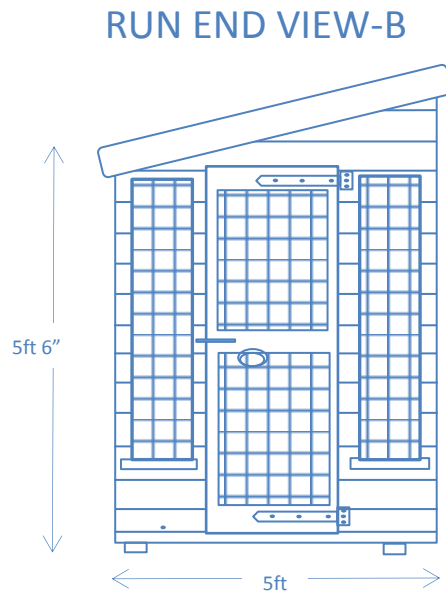

RUN END VIEW-B