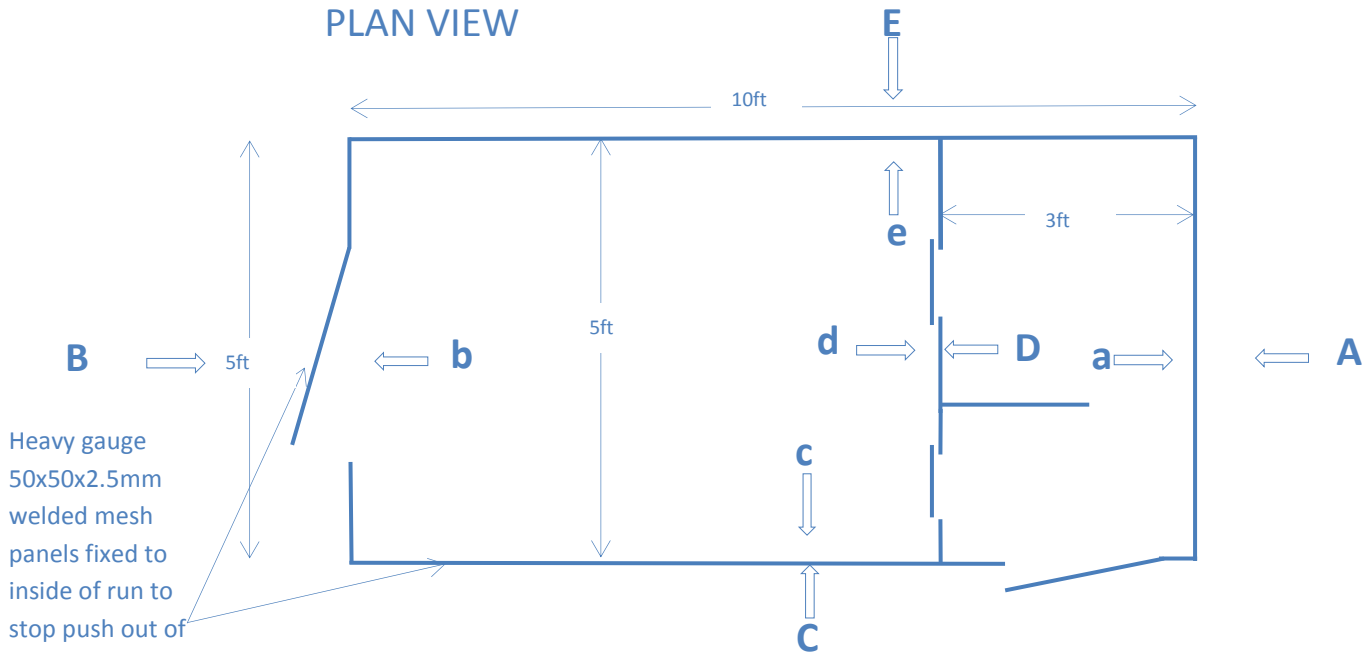

Church Farm-Sheppey Way-Bobbing- Kent
www.haymac-goodwithwood.co.uk
01795 424555

CLIENT-Ian Warner- Kent Police

STANDARD A- KENNEL TO RIGHT HAND - RUN DOOR TO END
10ft X 5ft SINGLE POLICE DOG KENNEL
General Arrangement – Not to Scale

Available colours- Chestnut Brown-Autumn Gold-Conifer Green. Other colours available at additional cost of £50.00

All dimensions are external and will be constructed using metric equivalent

PLAN VIEW

FRONT ELEVATION- C

Internal walls to sleeping quarters clad to 4ft high to stop chewing & scratching damage to frame- sacrificial boarding- optional hygienic easy clean plastic cladding at additional cost