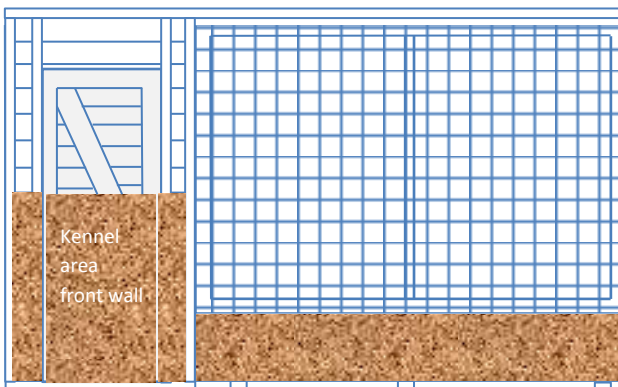

CLIENT-Ian Warner- Kent Police

STANDARD A- KENNEL TO RIGHT HAND - RUN DOOR TO END
10ft X 5ft SINGLE POLICE DOG KENNEL
General Arrangement – Not to Scale

REAR ELEVATION-E

KENNEL POP HOLE –D-from inside run
Lockable sliding pop hole and high level vent

KENNEL END VIEW-A

RUN END VIEW-B

Church Farm-Sheppey Way-Bobbing- Kent
www.haymac-goodwithwood.co.uk
01795 424555

CLIENT-Ian Warner- Kent Police

STANDARD **A-** KENNEL TO RIGHT HAND - RUN DOOR TO END

10ft X 5ft SINGLE POLICE DOG KENNEL

General Arrangement – Not to Scale

Internal- Rear Panel, view **e**

Internal -Pop hole wall, view **D**

Internal-Front Panel - Inc. kennel, view **C**

Internal- kennel side wall, view **a**

Internal- Run side wall, view **b**