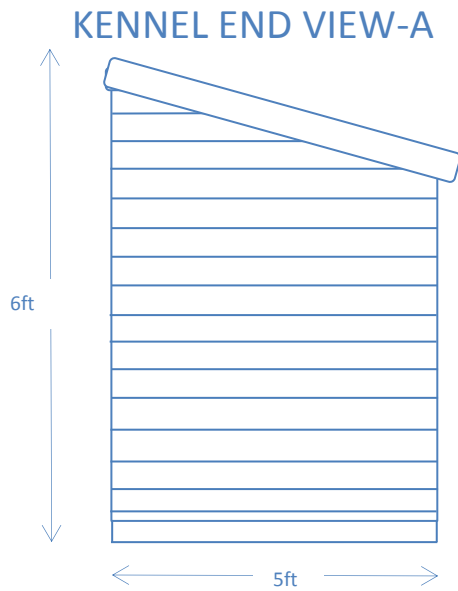

CLIENT-Ian Warner- Kent Police

STANDARD A- KENNEL TO RIGHT HAND - RUN DOOR TO END
10ft X 5ft SINGLE POLICE DOG KENNEL
General Arrangement – Not to Scale

REAR ELEVATION-E

KENNEL POP HOLE –D-from inside run
Lockable sliding pop hole and high level vent

General Arrangement – Not to Scale

Internal- Rear Panel, view **e**

Internal -Pop hole wall, view **D**

Internal-Front Panel - Inc. kennel, view **C**

Internal- kennel side wall, view **a**

Internal- Run side wall, view **b**