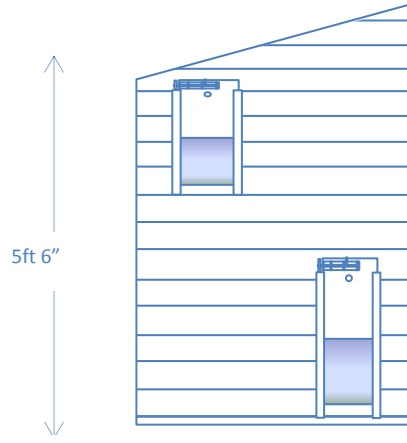

Internal walls to sleeping quarters clad to 4ft high to stop chewing & scratching damage to frame- sacrificial boarding- optional hygienic easy clean plastic cladding at additional cost

Church Farm-Sheppey Way-Bobbing- Kent
www.haymac-goodwithwood.co.uk
01795 424555

CLIENT-Ian Warner- Kent Police

STANDARD A- KENNEL TO RIGHT HAND - RUN DOOR TO END
10ft X 5ft SINGLE POLICE DOG KENNEL
General Arrangement – Not to Scale

REAR ELEVATION-E

KENNEL POP HOLE –D-from inside run
Lockable sliding pop hole and high level vent

General Arrangement – Not to Scale

Internal- Rear Panel, view **e**

Internal -Pop hole wall, view **D**

Internal-Front Panel - Inc. kennel, view **C**

Internal- kennel side wall, view **a**

Internal- Run side wall, view **b**