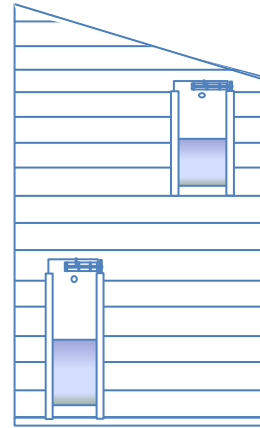

KENNEL POP HOLE –D-from inside run
Lockable sliding pop hole and high level vent