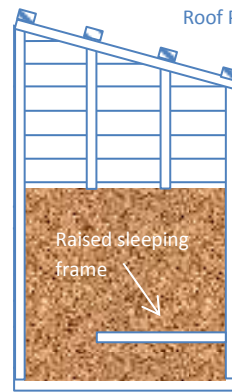

### 10ft X 5ft SINGLE POLICE DOG KENNEL General Arrangement – Not to Scale

Internal- Rear Panel, view e

Internal -Pop hole wall, view d

Internal-Front Panel - Inc. kennel, view c

Internal- kennel side wall,  
view a

Internal- Run side wall,  
view b