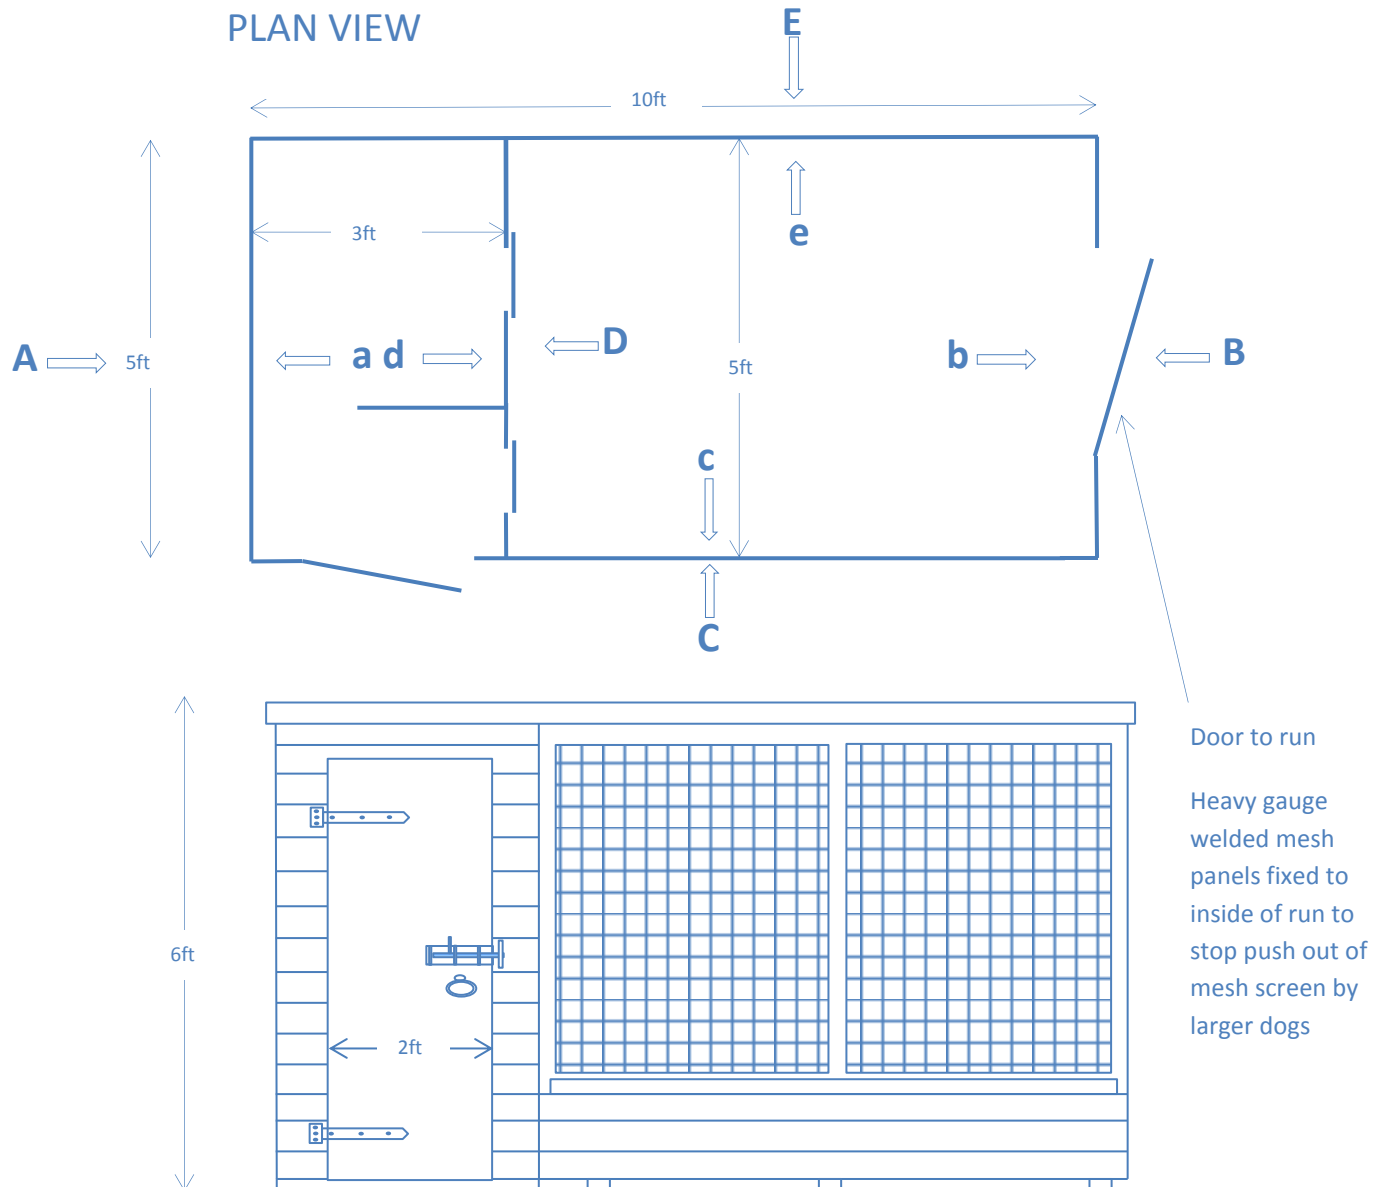

Church Farm-Sheppey Way-Bobbing- Kent
www.haymac-goodwithwood.co.uk
01795 424555

CLIENT-Ian Warner- Kent Police

STANDARD **B** KENNEL TO LEFT HAND- DOOR TO RUN ON END

10ft X 5ft SINGLE POLICE DOG KENNEL General Arrangement – Not to Scale

Available colours- Chestnut Brown-Autumn Gold-Conifer Green.

All dimensions are external and will be constructed using metric equivalent

FRONT ELEVATION- C

Internal walls to sleeping quarters clad to 4ft high to stop chewing & scratching damage to frame- sacrificial boarding- optional hygienic easy clean plastic cladding at additional cost