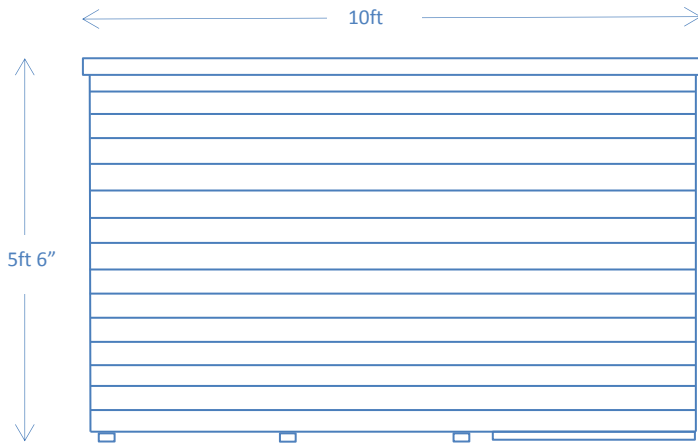

Church Farm-Sheppey Way-Bobbing- Kent
www.haymac-goodwithwood.co.uk
01795 424555

CLIENT-Ian Warner- Kent Police

STANDARD B KENNEL TO LEFT HAND- DOOR TO RUN ON END

10ft X 5ft SINGLE POLICE DOG KENNEL General Arrangement – Not to Scale

REAR ELEVATION-E