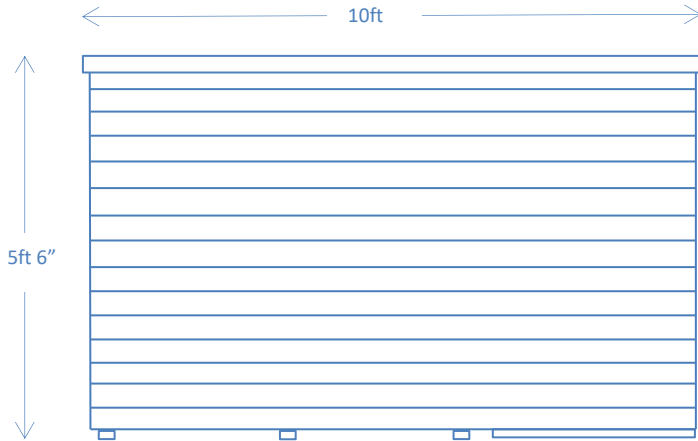

STANDARD B KENNEL TO LEFT HAND- DOOR TO RUN ON END

Church Farm-Sheppey Way-Bobbing- Kent
www.haymac-goodwithwood.co.uk
01795 424555
Email office@HAYMAC.org

10ft X 5ft SINGLE POLICE DOG KENNEL General Arrangement – Not to Scale