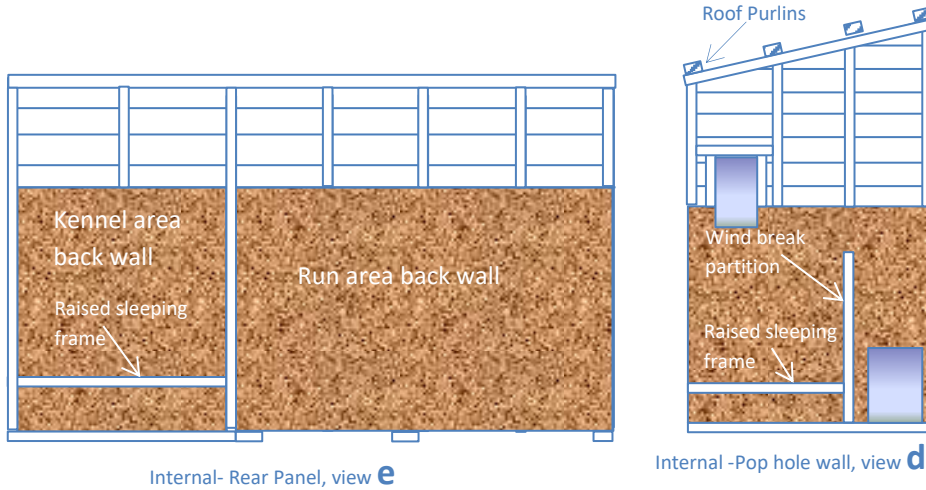

All timbers are pressure treated green- Internal lining is untreated OSB3 sheet boarding

All dimensions are external and will be constructed using metric equivalent

FRONT ELEVATION- C

Internal walls to sleeping quarters clad to 4ft high to stop chewing & scratching damage to frame- sacrificial boarding- optional hygienic easy clean plastic cladding at additional cost

REAR ELEVATION-E

KENNEL POP HOLE –D-from inside run
Lockable sliding pop hole and high level vent

KENNEL END VIEW-A

RUN END VIEW-B

STANDARD B KENNEL TO LEFT HAND- DOOR TO RUN ON END

Church Farm-Sheppey Way-Bobbing- Kent
www.haymac-goodwithwood.co.uk
01795 424555
Email office@HAYMAC.org

10ft X 5ft SINGLE POLICE DOG KENNEL General Arrangement – Not to Scale

Detail Showing Internal Cladding

The boards used to protect the framework are sacrificial and easily replaced. Optional insulation to sleeping kennel area available at extra cost.