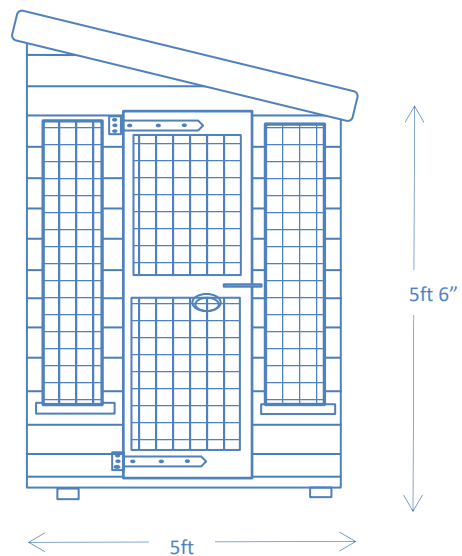

REAR ELEVATION-E

KENNEL POP HOLE –D-from inside run
Lockable sliding pop hole and high level vent

KENNEL END VIEW-A

RUN END VIEW-B

STANDARD B KENNEL TO LEFT HAND- DOOR TO RUN ON END

Church Farm-Sheppey Way-Bobbing- Kent
www.haymac-goodwithwood.co.uk
01795 424555
Email office@HAYMAC.org