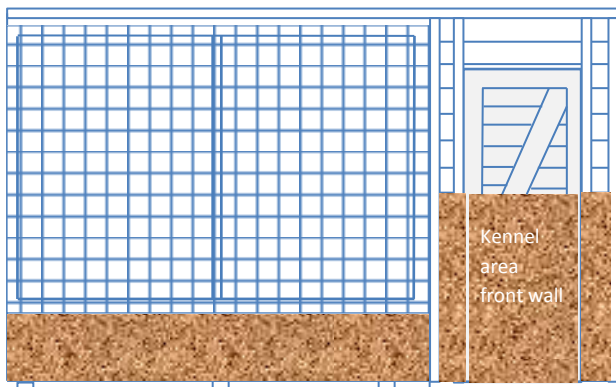

# STANDARD **B** KENNEL TO LEFT HAND- DOOR TO RUN ON END

## STANDARD B KENNEL TO LEFT HAND- DOOR TO RUN ON END

### 10ft X 5ft SINGLE POLICE DOG KENNEL General Arrangement – Not to Scale

Internal- Rear Panel, view e

Internal -Pop hole wall, view d

Internal-Front Panel - Inc. kennel, view c

Internal- kennel side wall,  
view a