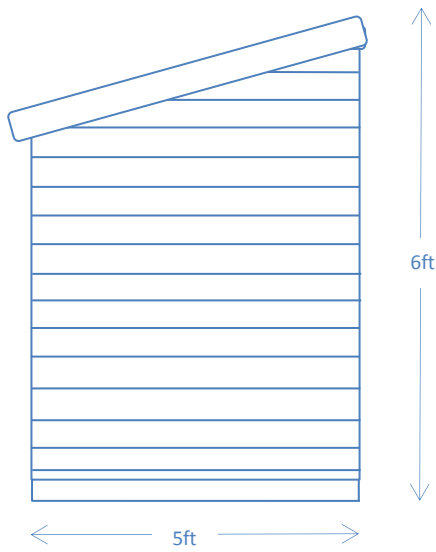

## 10ft X 5ft SINGLE POLICE DOG KENNEL General Arrangement – Not to Scale

REAR ELEVATION-E

KENNEL POP HOLE –D-from inside run

Lockable sliding pop hole and high level vent

KENNEL END VIEW-A

RUN END VIEW-B

Door can be fitted to front of kennel or side