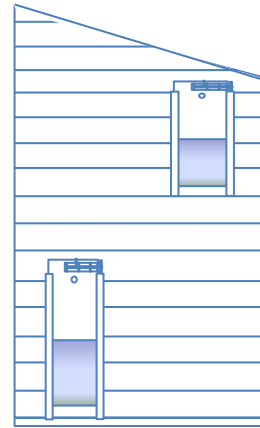

KENNEL POP HOLE –D-from inside run

Lockable sliding pop hole and high level vent