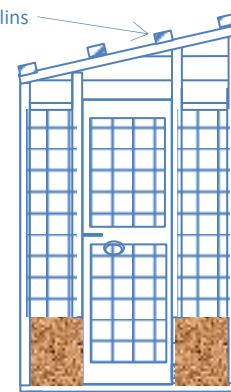

# STANDARD **B** KENNEL TO LEFT HAND- DOOR TO RUN ON END

### 10ft X 5ft SINGLE POLICE DOG KENNEL General Arrangement – Not to Scale

Internal- Rear Panel, view e

Internal -Pop hole wall, view d

Internal-Front Panel - Inc. kennel, view c

Internal- kennel side wall,  
view a

Internal- Run side wall,  
view b