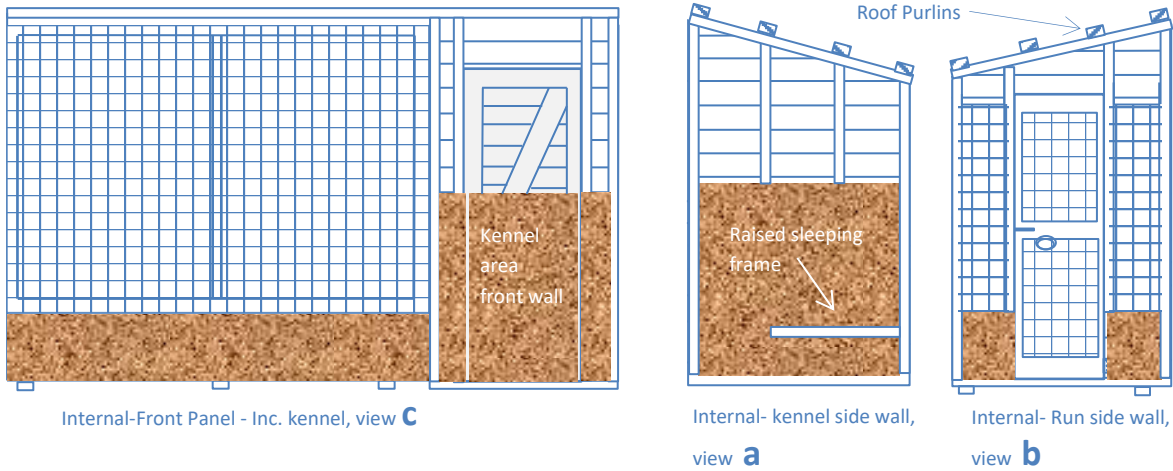

All timbers are pressure treated green- Internal lining is untreated OSB3 sheet boarding

All dimensions are external and will be constructed using metric equivalent

FRONT ELEVATION- C

Internal walls to sleeping quarters clad to 4ft high to stop chewing & scratching damage to frame- sacrificial boarding- optional hygienic easy clean plastic cladding at additional cost

REAR ELEVATION-E

KENNEL POP HOLE –D-from inside run
Lockable sliding pop hole and high level vent

KENNEL END VIEW-A

RUN END VIEW-B

STANDARD B KENNEL TO LEFT HAND- DOOR TO RUN ON END

Church Farm-Sheppey Way-Bobbing- Kent
www.haymac-goodwithwood.co.uk
01795 424555
Email office@HAYMAC.org

10ft X 5ft SINGLE POLICE DOG KENNEL General Arrangement – Not to Scale

Detail Showing Internal Cladding

The boards used to protect the framework are sacrificial and easily replaced. Optional insulation to sleeping kennel area available at extra cost.