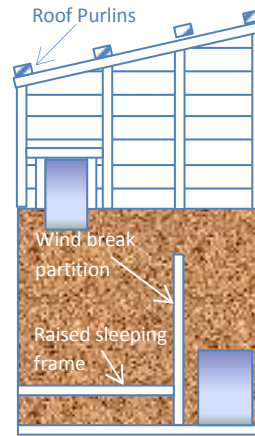

Internal -Pop hole wall, view d