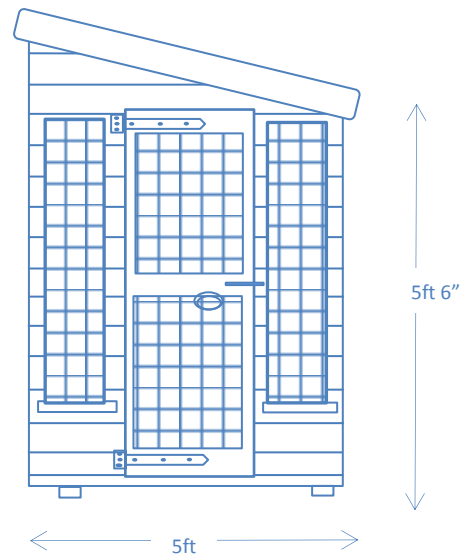

## 10ft X 5ft SINGLE POLICE DOG KENNEL General Arrangement – Not to Scale

REAR ELEVATION-E

KENNEL POP HOLE –D-from inside run

Lockable sliding pop hole and high level vent

KENNEL END VIEW-A

RUN END VIEW-B

Door can be fitted to front of kennel or side