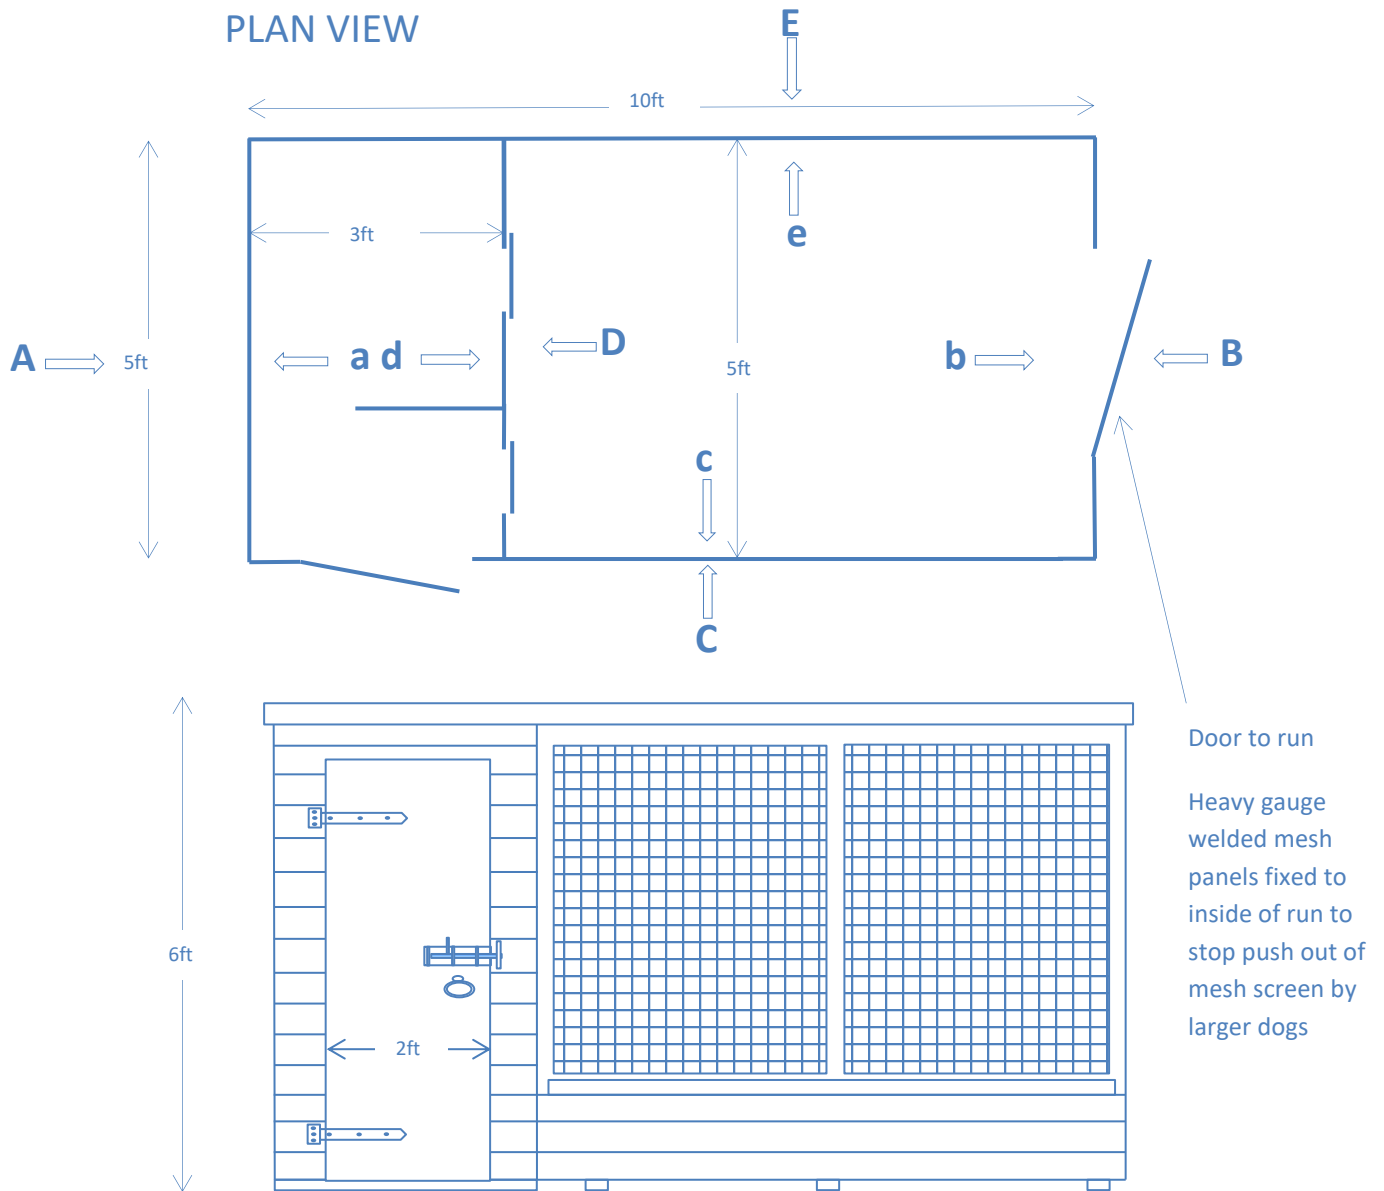

STANDARD **B** KENNEL TO LEFT HAND- DOOR TO RUN ON END

Church Farm-Sheppey Way-Bobbing- Kent
www.haymac-goodwithwood.co.uk
01795 424555
Email office@HAYMAC.org

10ft X 5ft SINGLE POLICE DOG KENNEL General Arrangement – Not to Scale

All timbers are pressure treated green- Internal lining is untreated OSB3 sheet boarding

All dimensions are external and will be constructed using metric equivalent

FRONT ELEVATION- C

Internal walls to sleeping quarters clad to 4ft high to stop chewing & scratching damage to frame- sacrificial boarding- optional hygienic easy clean plastic cladding at additional cost

STANDARD B KENNEL TO LEFT HAND- DOOR TO RUN ON END

Church Farm-Sheppey Way-Bobbing- Kent
www.haymac-goodwithwood.co.uk
01795 424555
Email office@HAYMAC.org

10ft X 5ft SINGLE POLICE DOG KENNEL General Arrangement – Not to Scale

REAR ELEVATION-E

KENNEL POP HOLE –D-from inside run
Lockable sliding pop hole and high level vent

KENNEL END VIEW-A

RUN END VIEW-B

STANDARD B KENNEL TO LEFT HAND- DOOR TO RUN ON END

Church Farm-Sheppey Way-Bobbing- Kent
www.haymac-goodwithwood.co.uk
01795 424555
Email office@HAYMAC.org