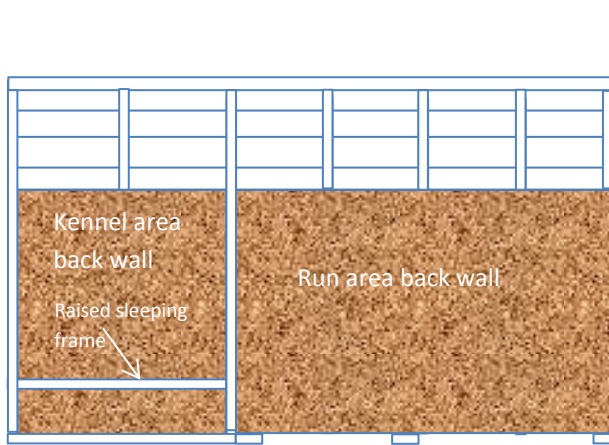

Church Farm-Sheppey Way-Bobbing- Kent
www.haymac-goodwithwood.co.uk
01795 424555

CLIENT-Ian Warner- Kent Police

STANDARD B KENNEL TO LEFT HAND- DOOR TO RUN ON END

10ft X 5ft SINGLE POLICE DOG KENNEL General Arrangement – Not to Scale

Internal- Rear Panel, view e