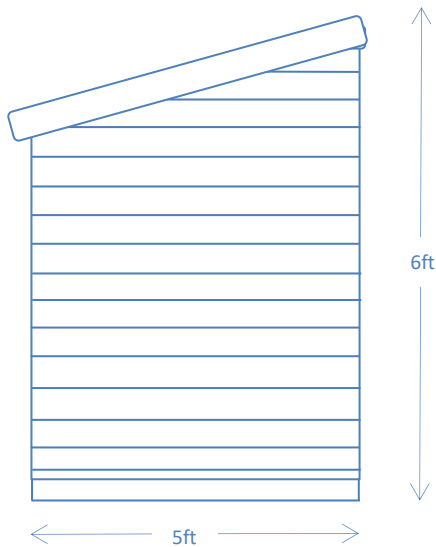

STANDARD B KENNEL TO LEFT HAND- DOOR TO RUN ON END

Church Farm-Sheppey Way-Bobbing- Kent
www.haymac-goodwithwood.co.uk
01795 424555
Email office@HAYMAC.org

10ft X 5ft SINGLE POLICE DOG KENNEL General Arrangement – Not to Scale

REAR ELEVATION-E

KENNEL POP HOLE –D-from inside run
Lockable sliding pop hole and high level vent

KENNEL END VIEW-A

RUN END VIEW-B

STANDARD B KENNEL TO LEFT HAND- DOOR TO RUN ON END

Church Farm-Sheppey Way-Bobbing- Kent
www.haymac-goodwithwood.co.uk
01795 424555
Email office@HAYMAC.org