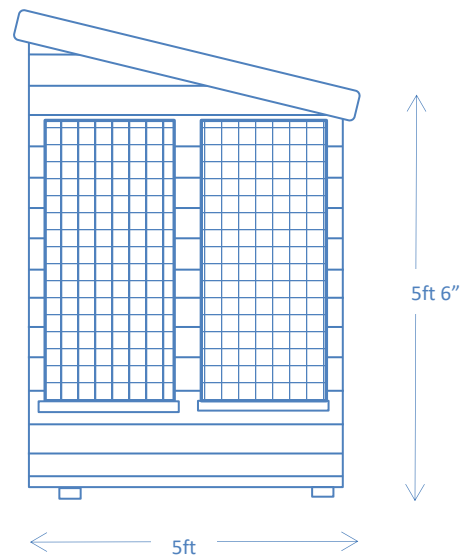

REAR ELEVATION-E

KENNEL POP HOLE –D-from inside run

Lockable sliding pop hole and high level vent

KENNEL END VIEW-A

RUN END VIEW-B