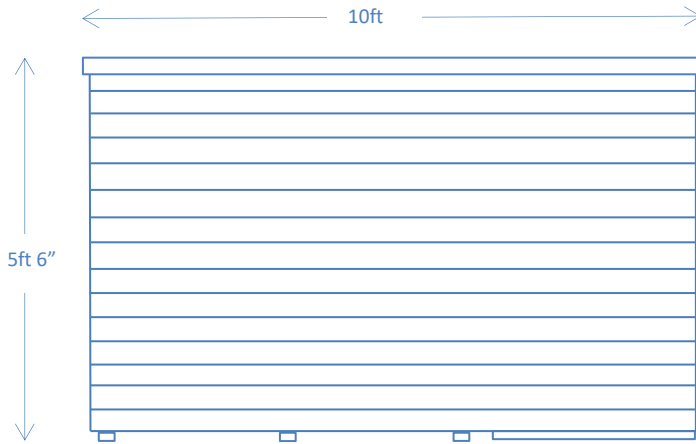

STANDARD **C** KENNEL TO LEFT HAND- RUN DOOR TO FRONT

10ft X 5ft SINGLE POLICE DOG KENNEL

General Arrangement – Not to Scale

Church Farm-Sheppey Way-Bobbing- Kent  
www.haymac-goodwithwood.co.uk  
01795 424555  
Email office@HAYMAC.org