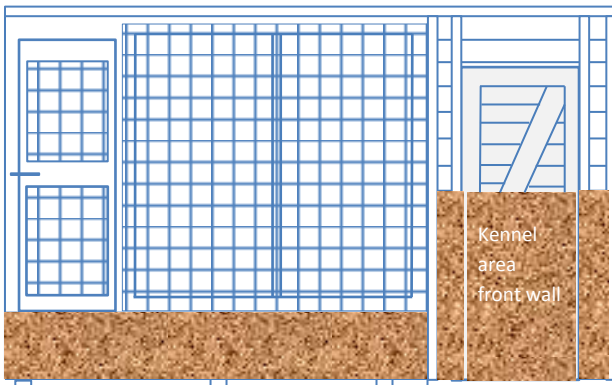

CLIENT-Ian Warner- Kent Police

STANDARD **C** KENNEL TO LEFT HAND – RUN DOOR TO FRONT

10ft X 5ft SINGLE POLICE DOG KENNEL

General Arrangement – Not to Scale

Internal- Rear Panel, view **e**

Internal -Pop hole wall, view **d**

Internal-Front Panel - Inc. kennel, view **c**

Internal- kennel side wall,
view **a**

Internal- Run side wall,
view **b**

Detail Showing Internal Cladding

Additional hygienic wipe clean white cladding can be added at additional cost. The boards used to protect the framework are sacrificial and easily replaced.