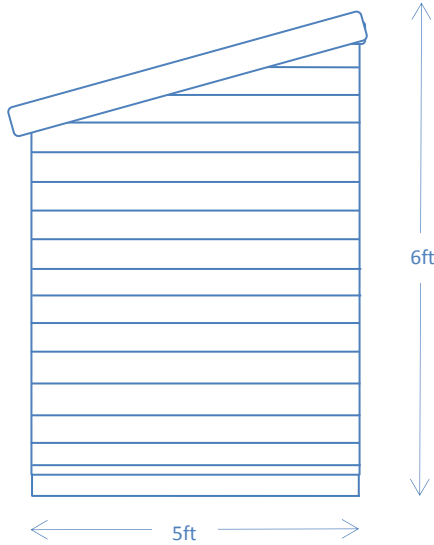

Lockable sliding pop hole and high level vent

KENNEL END VIEW-A