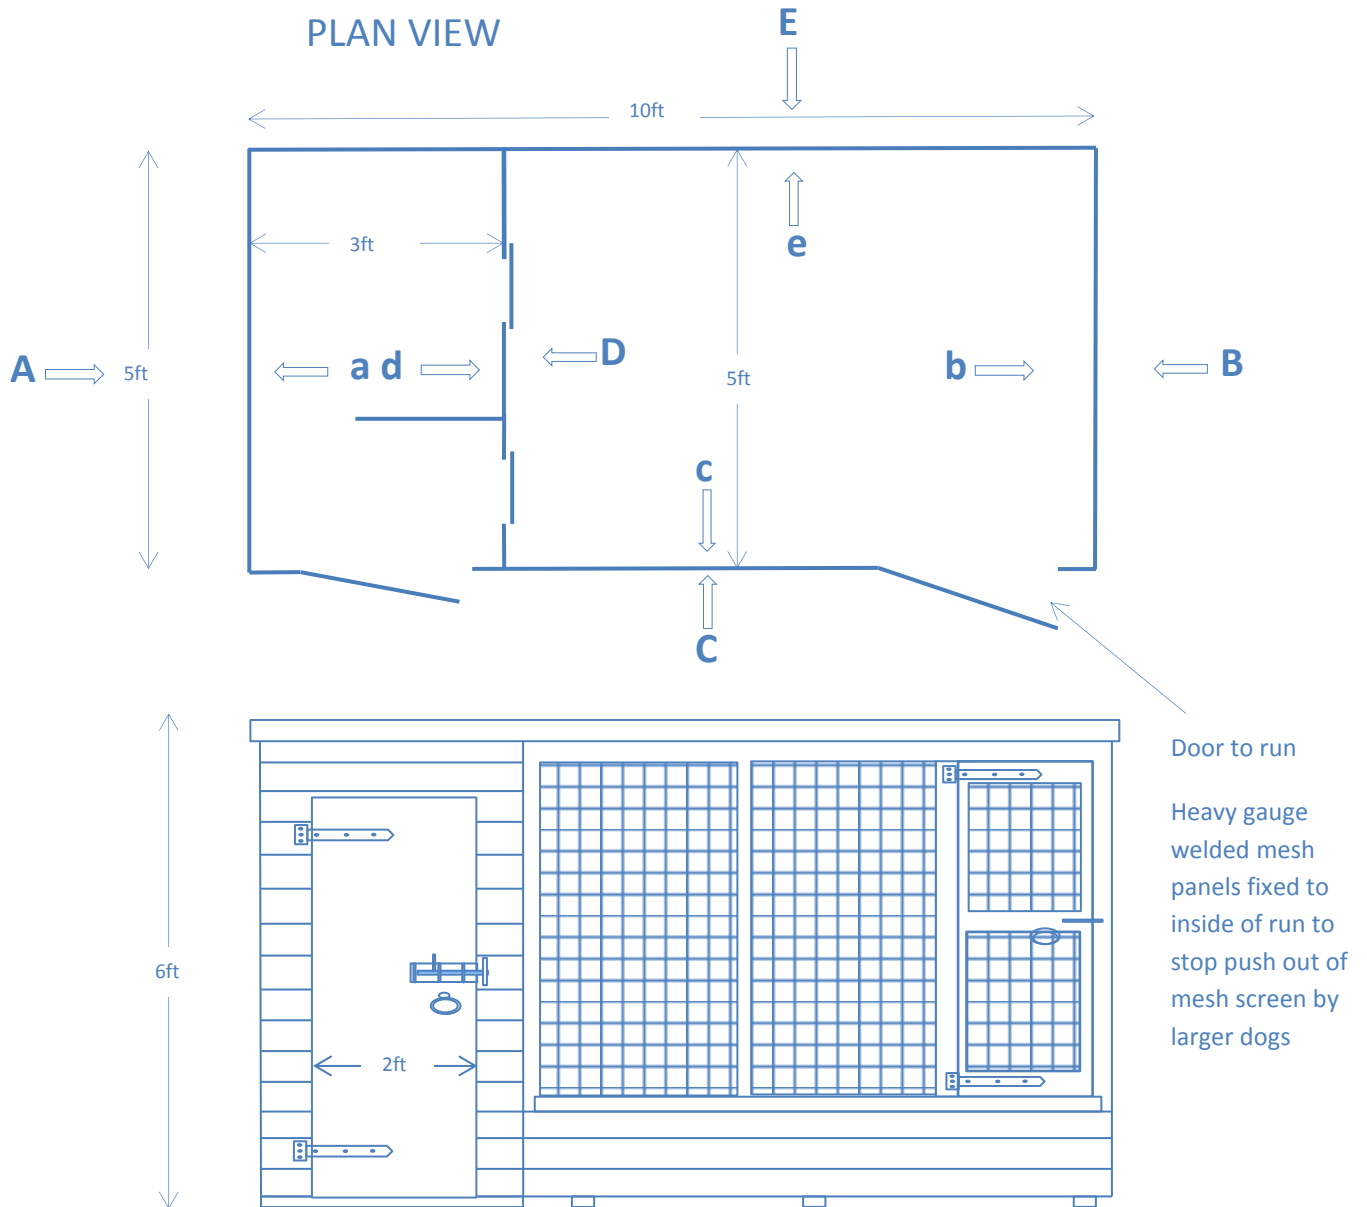

Church Farm-Sheppey Way-Bobbing- Kent
www.haymac-goodwithwood.co.uk
01795 424555

CLIENT-Ian Warner- Kent Police

STANDARD C KENNEL TO LEFT HAND – RUN DOOR TO FRONT

10ft X 5ft SINGLE POLICE DOG KENNEL

General Arrangement – Not to Scale

Available colours- Chestnut Brown-Autumn Gold-Conifer Green.

All dimensions are external and will be constructed using metric equivalent

FRONT ELEVATION- C

Internal walls to sleeping quarters clad to 4ft high to stop chewing & scratching damage to frame- sacrificial boarding- optional hygienic easy clean plastic cladding at additional cost

CLIENT-Ian Warner- Kent Police

STANDARD **C** KENNEL TO LEFT HAND – RUN DOOR TO FRONT

10ft X 5ft SINGLE POLICE DOG KENNEL

General Arrangement – Not to Scale

Internal- Rear Panel, view **e**

Internal -Pop hole wall, view **d**