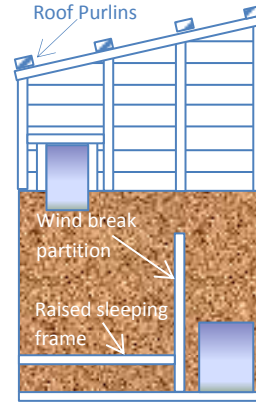

CLIENT-Ian Warner- Kent Police

STANDARD **C** KENNEL TO LEFT HAND – RUN DOOR TO FRONT

10ft X 5ft SINGLE POLICE DOG KENNEL

General Arrangement – Not to Scale

Internal- Rear Panel, view **e**

Internal -Pop hole wall, view **d**

Internal-Front Panel - Inc. kennel, view **c**

Internal- kennel side wall,
view **a**

Internal- Run side wall,
view **b**

Detail Showing Internal Cladding

Additional hygienic wipe clean white cladding can be added at additional cost. The boards used to protect the framework are sacrificial and easily replaced.