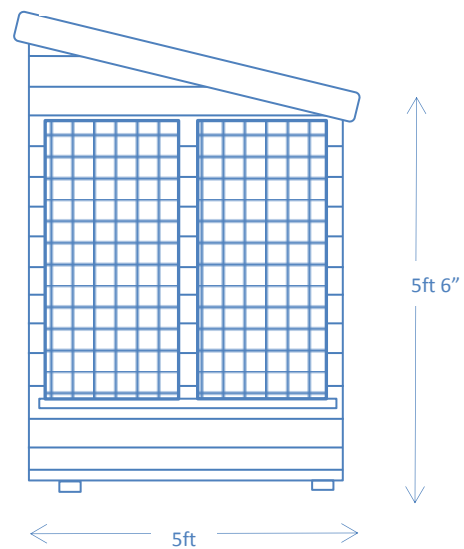

REAR ELEVATION-E

KENNEL POP HOLE –D-from inside run

Lockable sliding pop hole and high level vent

KENNEL END VIEW-A

RUN END VIEW-B

Church Farm-Sheppey Way-Bobbing- Kent
www.haymac-goodwithwood.co.uk
01795 424555

CLIENT-Ian Warner- Kent Police

STANDARD **C** KENNEL TO LEFT HAND – RUN DOOR TO FRONT

10ft X 5ft SINGLE POLICE DOG KENNEL

General Arrangement – Not to Scale

Internal- Rear Panel, view **e**

Internal -Pop hole wall, view **d**