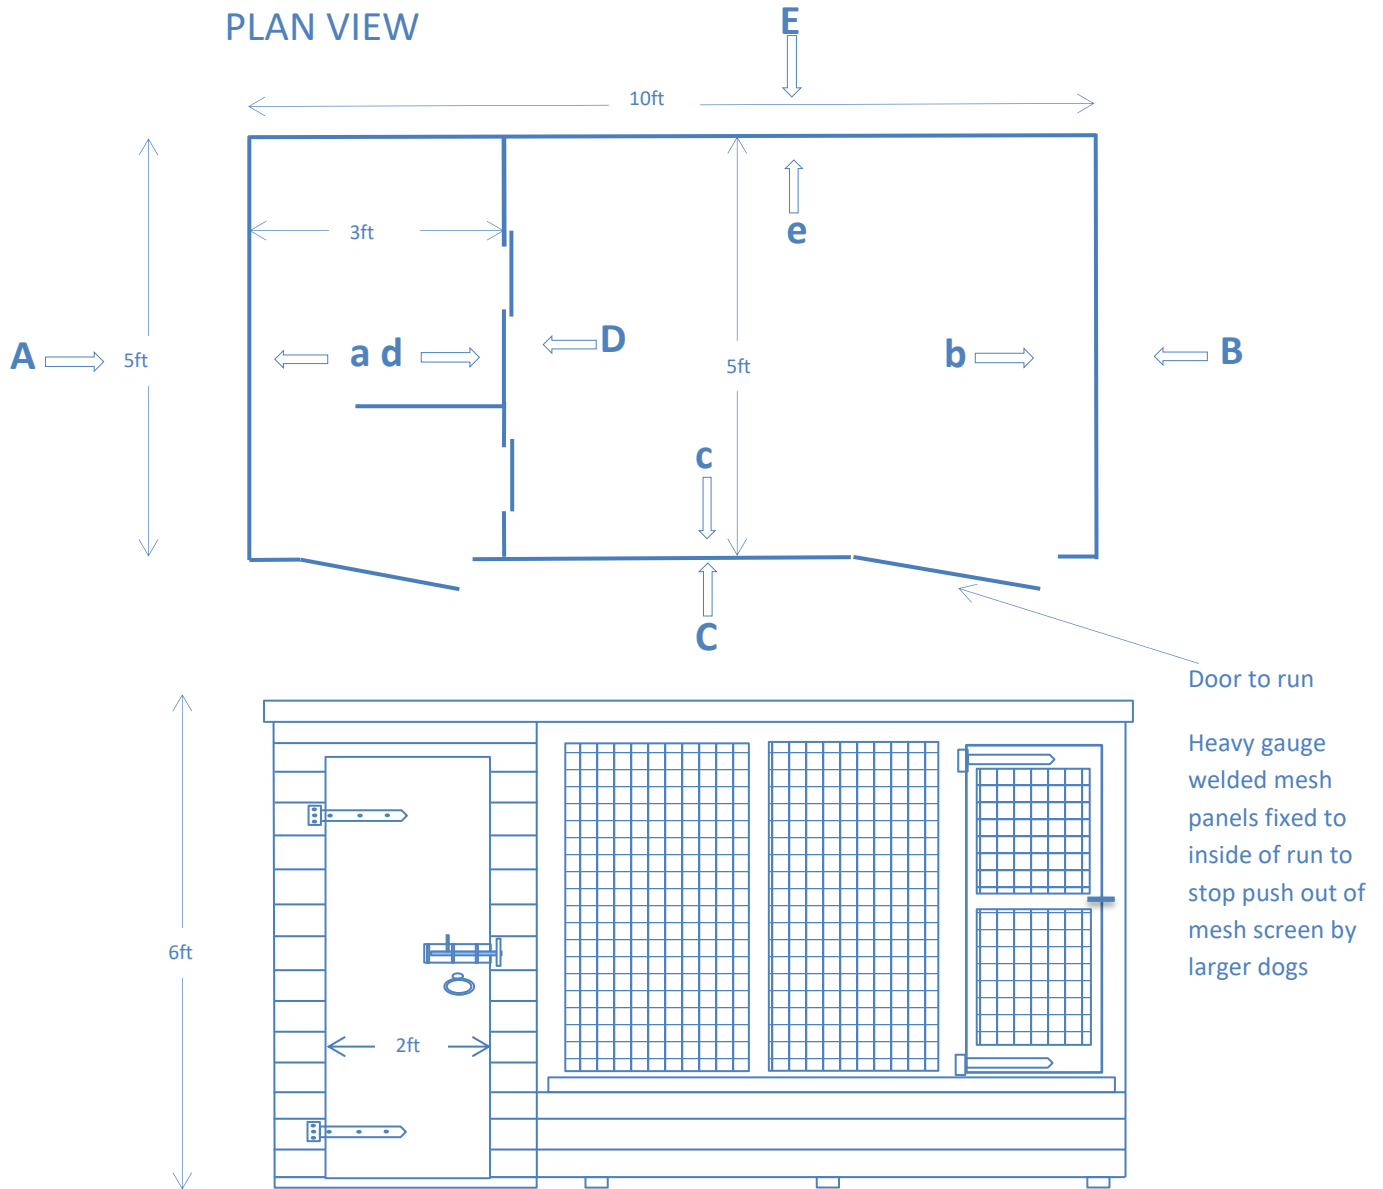

STANDARD C KENNEL TO LEFT HAND- RUN DOOR TO FRONT

10ft X 5ft SINGLE POLICE DOG KENNEL

General Arrangement – Not to Scale

Church Farm-Sheppey Way-Bobbing- Kent
www.haymac-goodwithwood.co.uk
01795 424555
Email office@HAYMAC.org

All timbers are pressure treated green- Internal lining is untreated OSB3 sheet boarding

All dimensions are external and will be constructed using metric equivalent

FRONT ELEVATION- C

Internal walls to sleeping quarters clad to 4ft high to stop chewing & scratching damage to frame- sacrificial boarding- optional hygienic easy clean plastic cladding at additional cost