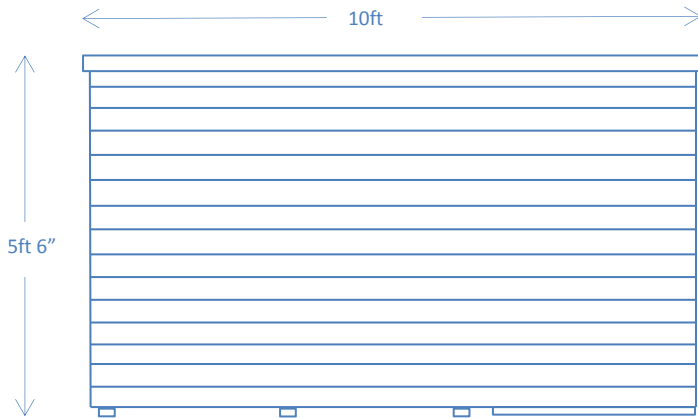

Available colours- Chestnut Brown-Autumn Gold-Conifer Green.

All dimensions are external and will be constructed using metric equivalent

FRONT ELEVATION- C

Internal walls to sleeping quarters clad to 4ft high to stop chewing & scratching damage to frame- sacrificial boarding- optional hygienic easy clean plastic cladding at additional cost

Church Farm-Sheppey Way-Bobbing- Kent
www.haymac-goodwithwood.co.uk
01795 424555

CLIENT-Ian Warner- Kent Police

STANDARD C KENNEL TO LEFT HAND – RUN DOOR TO FRONT

10ft X 5ft SINGLE POLICE DOG KENNEL

General Arrangement – Not to Scale

CLIENT-Ian Warner- Kent Police

STANDARD **C** KENNEL TO LEFT HAND – RUN DOOR TO FRONT

10ft X 5ft SINGLE POLICE DOG KENNEL

General Arrangement – Not to Scale

Internal- Rear Panel, view **e**

Internal -Pop hole wall, view **d**