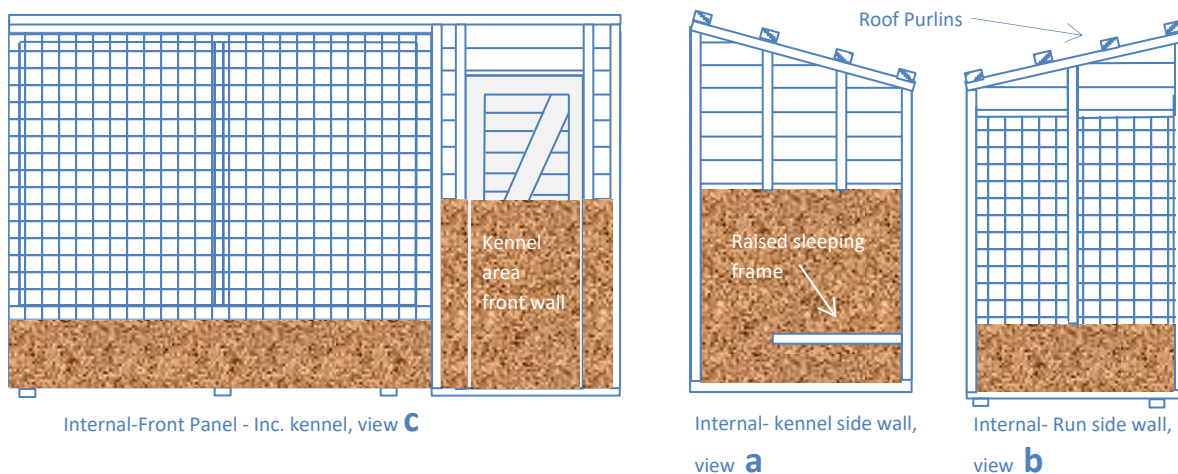

STANDARD C KENNEL TO LEFT HAND- RUN DOOR TO FRONT

10ft X 5ft SINGLE POLICE DOG KENNEL

General Arrangement – Not to Scale

Church Farm-Sheppey Way-Bobbing- Kent
www.haymac-goodwithwood.co.uk
01795 424555
Email office@HAYMAC.org

Detail Showing Internal Cladding

The boards used to protect the framework are sacrificial and easily replaced. Optional insulation to sleeping kennel area available at extra cost.