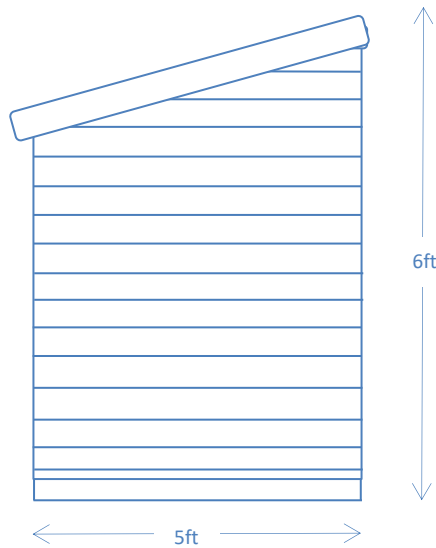

Lockable sliding pop hole and high level vent

KENNEL END VIEW-A