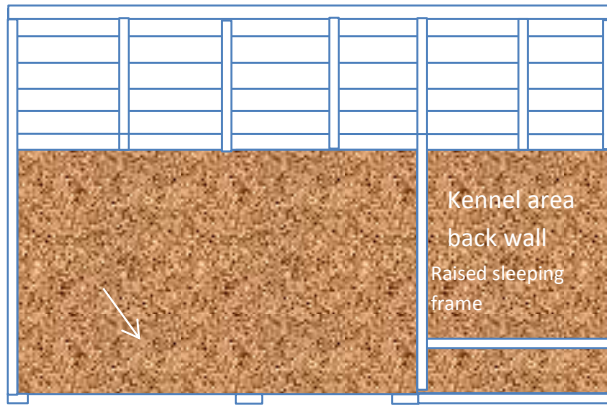

REAR ELEVATION-E

KENNEL POP HOLE –D-from inside run

Lockable sliding pop hole and high level vent

KENNEL END VIEW-A

RUN END VIEW-B

Church Farm-Sheppey Way-Bobbing- Kent
www.haymac-goodwithwood.co.uk
01795 424555

CLIENT-Ian Warner- Kent Police

STANDARD **D** KENNEL TO RIGHT HAND – RUN DOOR TO FRONT

10ft X 5ft SINGLE POLICE DOG KENNEL

General Arrangement – Not to Scale

Internal-Rear Panel, view **e**

Internal-Pop hole wall, view **d**