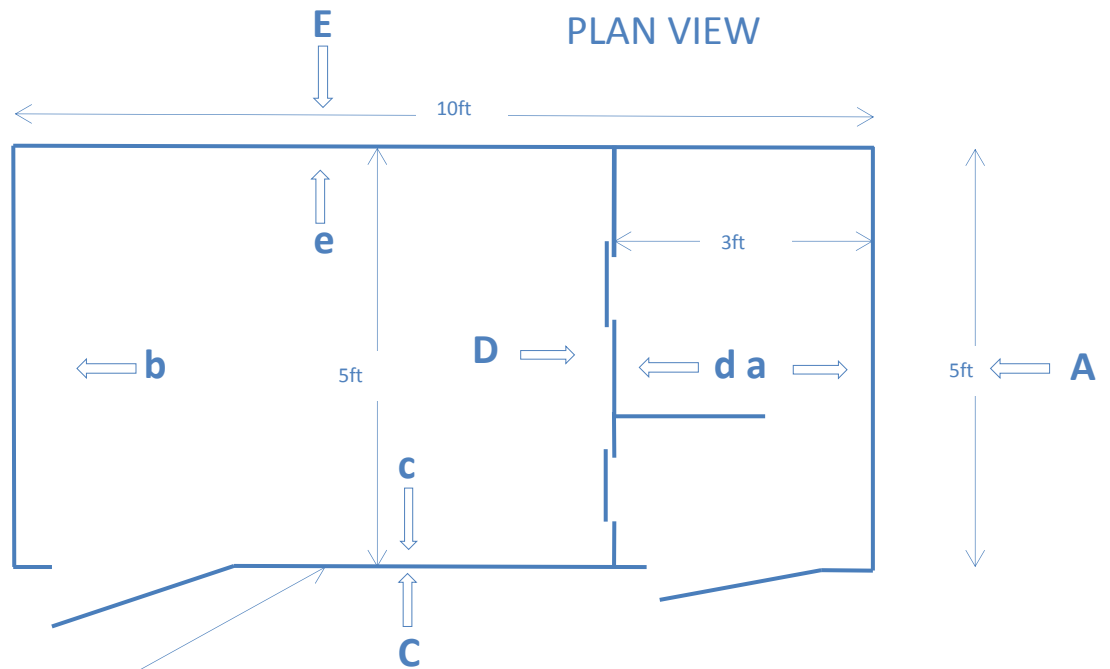

Church Farm-Sheppey Way-Bobbing- Kent
www.haymac-goodwithwood.co.uk
01795 424555

CLIENT-Ian Warner- Kent Police

STANDARD **D** KENNEL TO RIGHT HAND – RUN DOOR TO FRONT

10ft X 5ft SINGLE POLICE DOG KENNEL

General Arrangement – Not to Scale

Available colours- Chestnut Brown-Autumn Gold-Conifer Green.

All dimensions are external and will be constructed using metric equivalent

Heavy gauge
50x50x2.5mm
welded mesh
panels fixed to
inside of run to
stop push out of
mesh screen by
larger dogs

Church Farm-Sheppey Way-Bobbing- Kent
www.haymac-goodwithwood.co.uk
01795 424555

CLIENT-Ian Warner- Kent Police

STANDARD D KENNEL TO RIGHT HAND – RUN DOOR TO FRONT

10ft X 5ft SINGLE POLICE DOG KENNEL

General Arrangement – Not to Scale

CLIENT-Ian Warner- Kent Police

STANDARD **D** KENNEL TO RIGHT HAND – RUN DOOR TO FRONT

10ft X 5ft SINGLE POLICE DOG KENNEL

General Arrangement – Not to Scale

Internal-Rear Panel, view **e**

Internal-Pop hole wall, view **d**