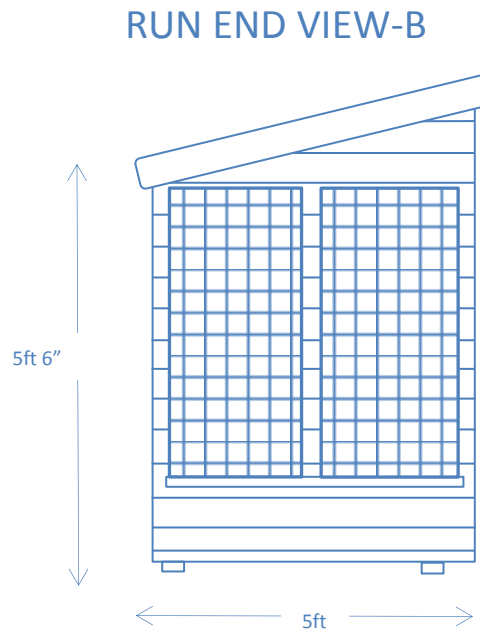

REAR ELEVATION-E

KENNEL POP HOLE –D-from inside run

Lockable sliding pop hole and high level vent

KENNEL END VIEW-A

RUN END VIEW-B

Church Farm-Sheppey Way-Bobbing- Kent
www.haymac-goodwithwood.co.uk
01795 424555

CLIENT-Ian Warner- Kent Police

STANDARD **D** KENNEL TO RIGHT HAND – RUN DOOR TO FRONT

10ft X 5ft SINGLE POLICE DOG KENNEL

General Arrangement – Not to Scale

Internal-Rear Panel, view **e**

Internal-Pop hole wall, view **d**