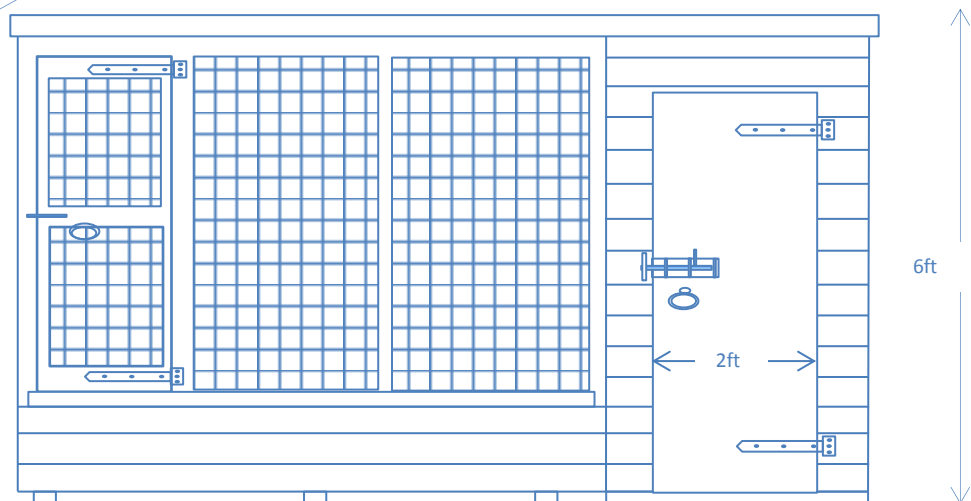

Church Farm-Sheppey Way-Bobbing- Kent
www.haymac-goodwithwood.co.uk
01795 424555

CLIENT-Ian Warner- Kent Police

STANDARD **D** KENNEL TO RIGHT HAND – RUN DOOR TO FRONT

10ft X 5ft SINGLE POLICE DOG KENNEL

General Arrangement – Not to Scale

Available colours- Chestnut Brown-Autumn Gold-Conifer Green.

All dimensions are external and will be constructed using metric equivalent

Heavy gauge
50x50x2.5mm
welded mesh
panels fixed to
inside of run to
stop push out of
mesh screen by
larger dogs

FRONT ELEVATION- C

Internal walls to sleeping quarters clad to 4ft high to stop chewing & scratching damage to frame- sacrificial boarding- optional hygienic easy clean plastic cladding at additional cost

CLIENT-Ian Warner- Kent Police

STANDARD **D** KENNEL TO RIGHT HAND – RUN DOOR TO FRONT

10ft X 5ft SINGLE POLICE DOG KENNEL

General Arrangement – Not to Scale

Internal-Rear Panel, view **e**

Internal-Pop hole wall, view **d**