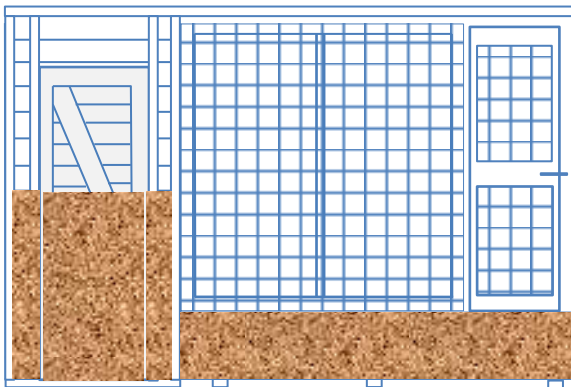

CLIENT-Ian Warner- Kent Police

STANDARD **D** KENNEL TO RIGHT HAND – RUN DOOR TO FRONT

10ft X 5ft SINGLE POLICE DOG KENNEL

General Arrangement – Not to Scale

Internal-Rear Panel, view **e**

Internal-Pop hole wall, view **d**