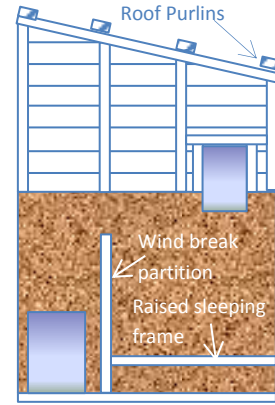

CLIENT-Ian Warner- Kent Police

STANDARD **D** KENNEL TO RIGHT HAND – RUN DOOR TO FRONT

10ft X 5ft SINGLE POLICE DOG KENNEL

General Arrangement – Not to Scale

Internal-Rear Panel, view **e**

Internal-Pop hole wall, view **d**

Internal-Front Panel - Inc. kennel, view **c**

Internal-kennel side wall,
view **a**

Internal-Run side wall,
view **b**

Detail Showing Internal Cladding

Additional hygienic wipe clean white cladding can be added at additional cost. The boards used to protect the framework are sacrificial and easily replaced.