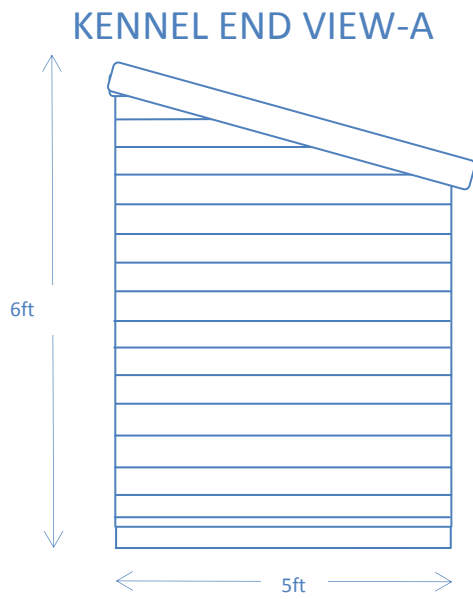

KENNEL END VIEW-A