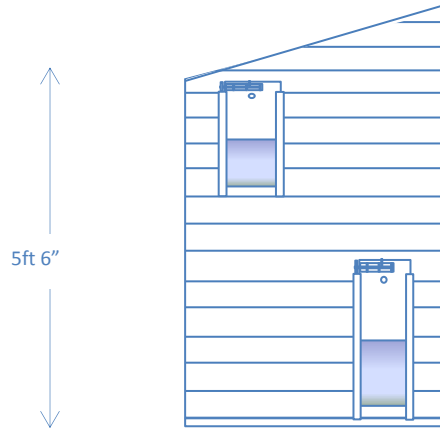

KENNEL POP HOLE –D-from inside run

Lockable sliding pop hole and high level vent