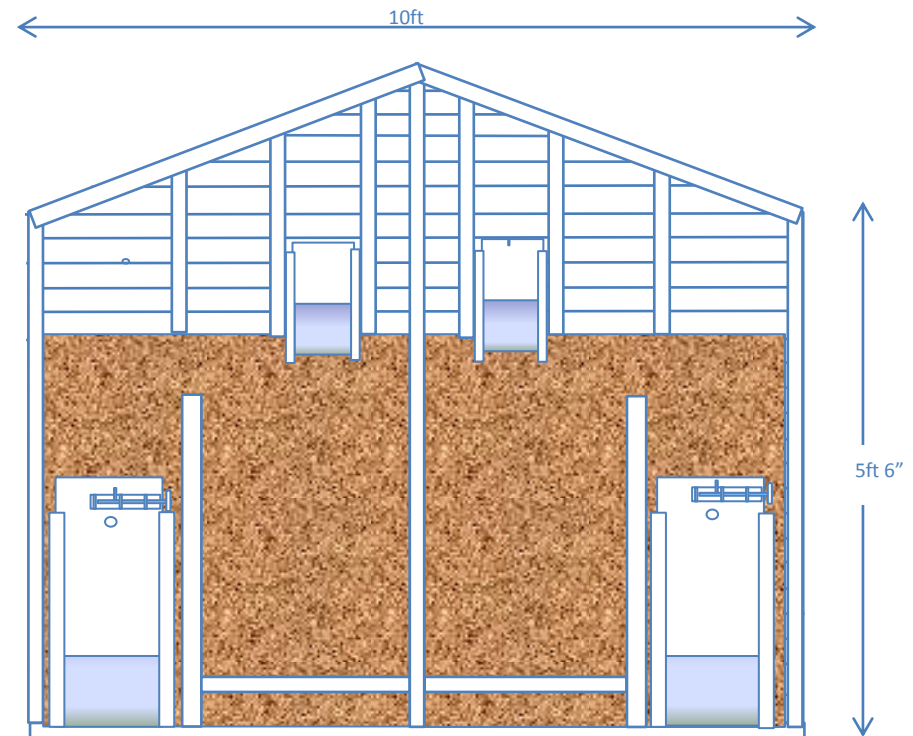

CLIENT-Ian Warner- Kent Police

STANDARD **E Double 10x10 Apex-** KENNEL DOORS TO SIDE – RUN DOORS TO END

10ft X 10ft DOUBLE POLICE DOG KENNEL

General Arrangement – Not to Scale

INTERNAL REAR ELEVATION- a

INTERNAL POP WALL ELEVATION- d

Church Farm-Sheppey Way-Bobbing- Kent
www.haymac-goodwithwood.co.uk
01795 424555

CLIENT-Ian Warner- Kent Police

STANDARD **E Double 10x10 Apex-** KENNEL DOORS TO SIDE – RUN DOORS TO END

10ft X 10ft DOUBLE POLICE DOG KENNEL