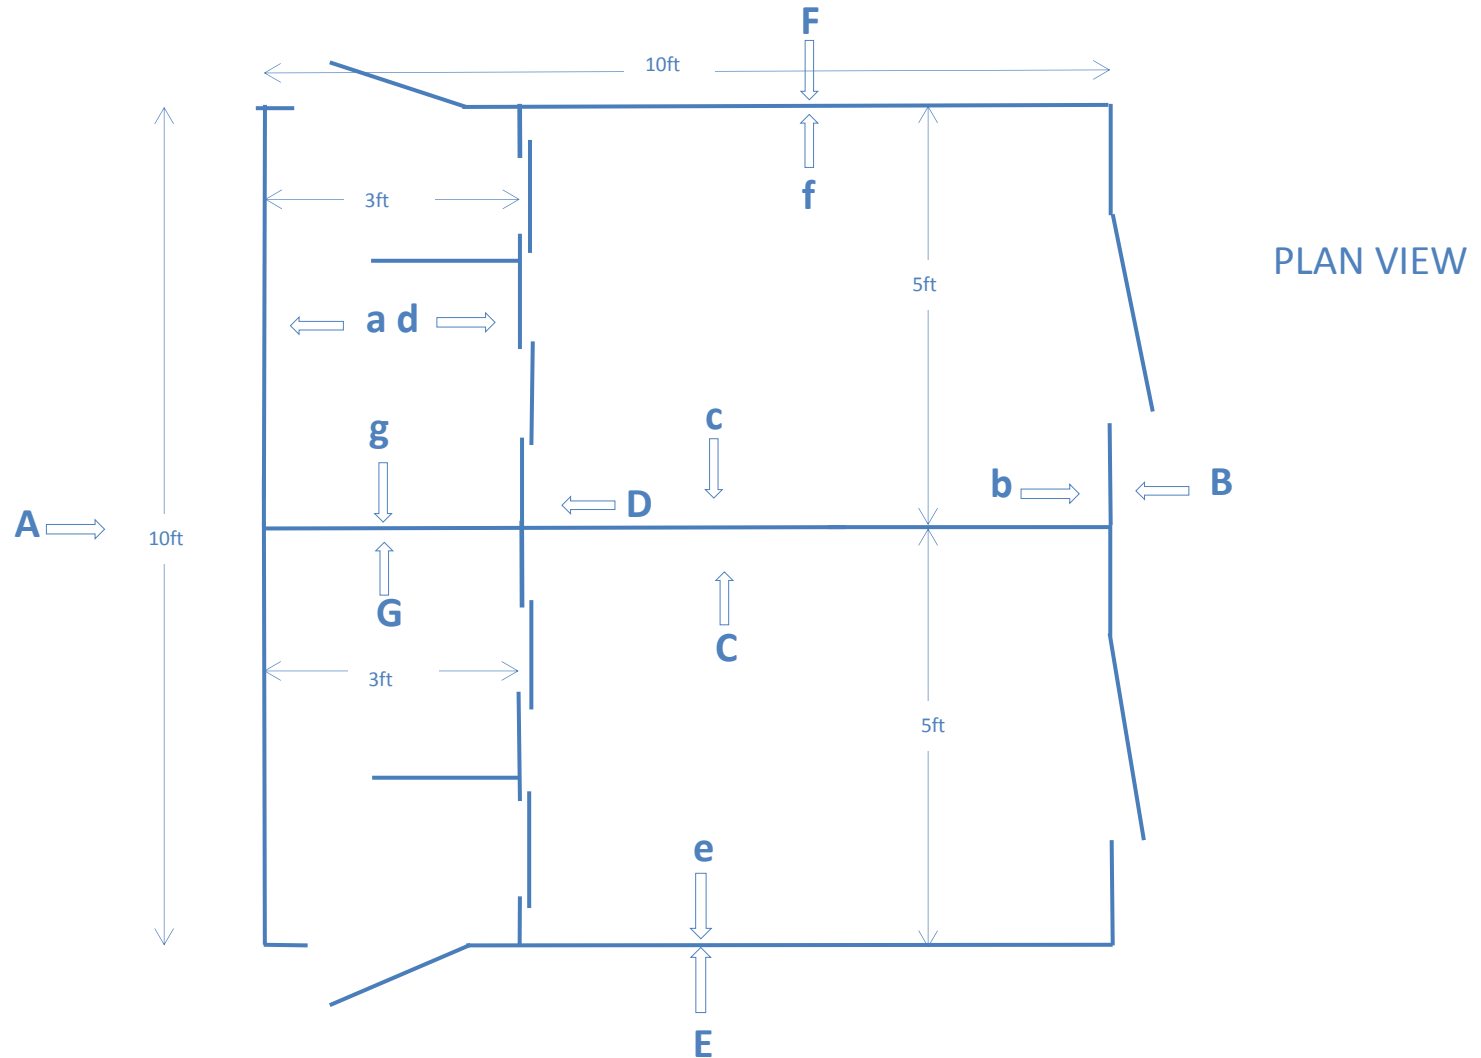

Church Farm-Sheppey Way-Bobbing- Kent
www.haymac-goodwithwood.co.uk
01795 424555

CLIENT-Ian Warner- Kent Police

STANDARD **E** Double 10x10 Apex- KENNEL DOORS TO SIDE – RUN DOORS TO END

10ft X 10ft DOUBLE POLICE DOG KENNEL

General Arrangement – Not to Scale

Available colours- Chestnut Brown-Autumn Gold-Conifer Green.

All dimensions are external and will be constructed using metric equivalent