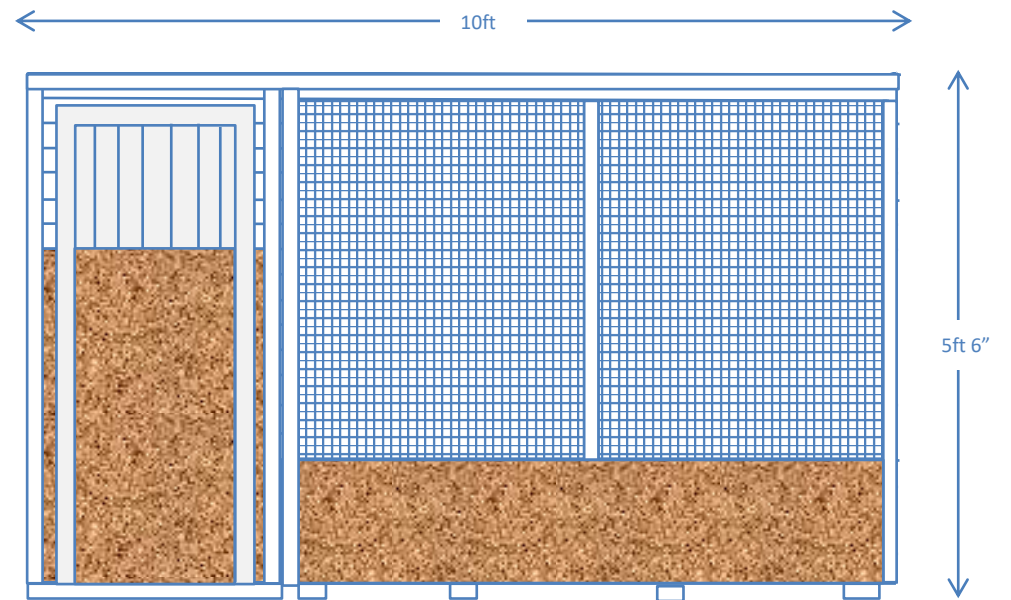

SIDE ELEVATION- f