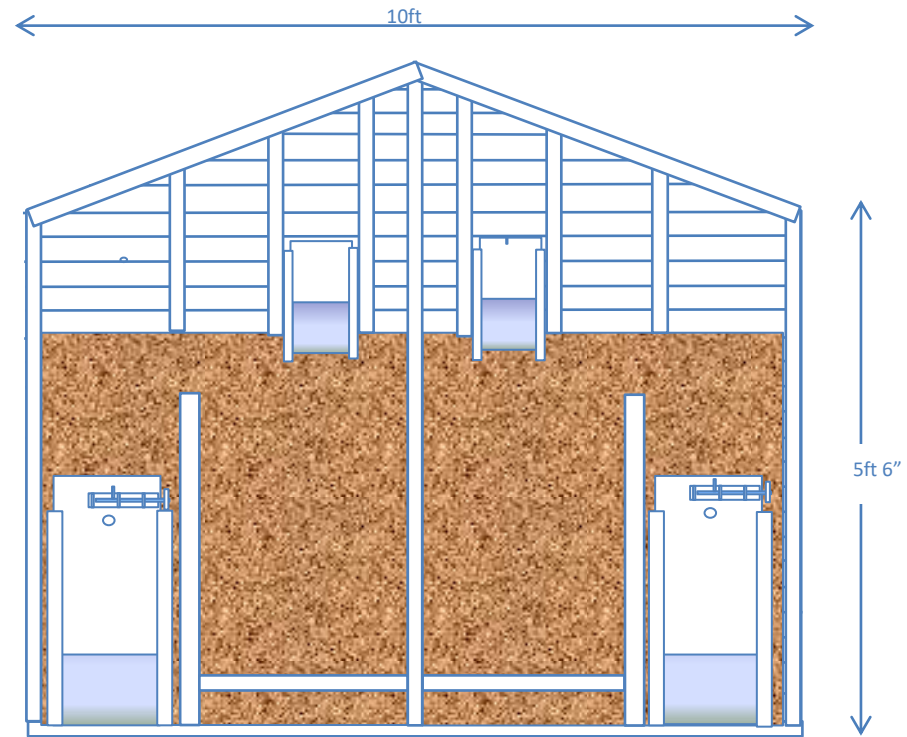

# STANDARD E Double 10x10 Apex- KENNEL DOORS TO SIDE – RUN DOORS TO END 10ft X 10ft DOUBLE POLICE DOG KENNEL

General Arrangement – Not to Scale

## Detail Showing Internal Cladding

The boards used to protect the framework are sacrificial and easily replaced. Optional insulation to sleeping kennel area available at extra cost.

INTERNAL REAR ELEVATION- a