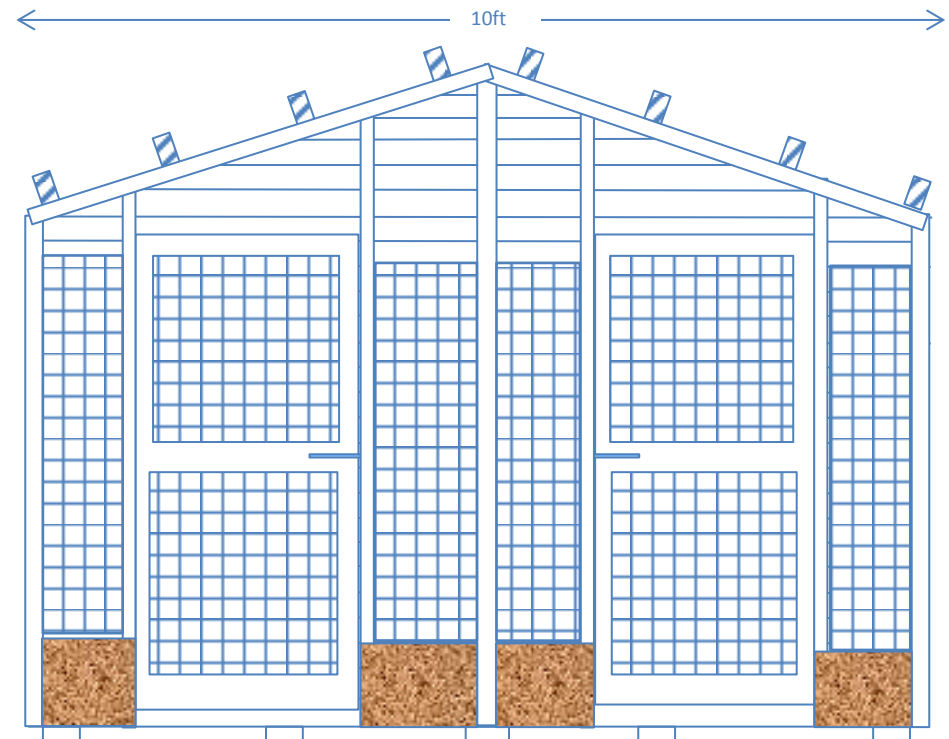

General Arrangement – Not to Scale

FRONT ELEVATION- B

SIDE ELEVATION- F

Church Farm-Sheppey Way-Bobbing- Kent
www.haymac-goodwithwood.co.uk
01795 424555

CLIENT-Ian Warner- Kent Police

STANDARD **E Double 10x10 Apex-** KENNEL DOORS TO SIDE – RUN DOORS TO END

10ft X 10ft DOUBLE POLICE DOG KENNEL

General Arrangement – Not to Scale

FLOOR

INTERNAL POP HOLE WALL ELEVATION- D

INTERNAL RUN END WALL ELEVATION- b

Church Farm-Sheppey Way-Bobbing- Kent
www.haymac-goodwithwood.co.uk
01795 424555