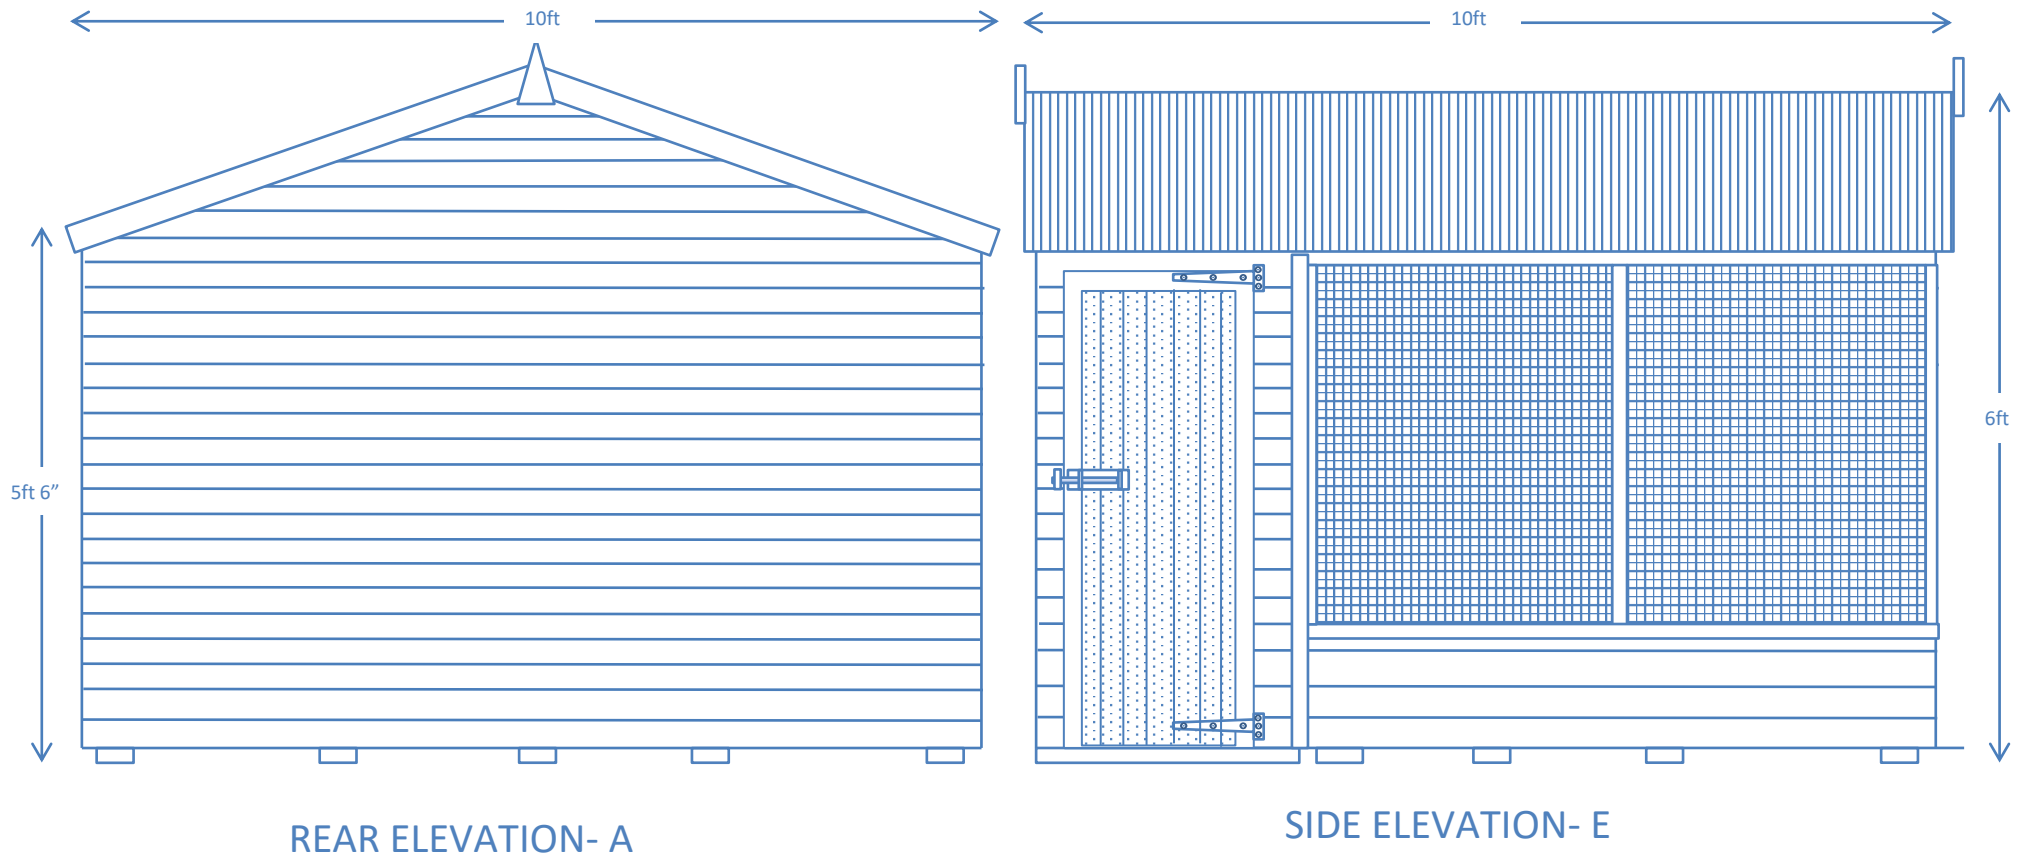

# STANDARD **E** Double 10x10 Apex- KENNEL DOORS TO SIDE – RUN DOORS TO END

All dimensions are external and will be constructed using metric equivalent

Church Farm-Sheppey Way-Bobbing- Kent  
www.haymac-goodwithwood.co.uk  
01795 424555  
Email office@HAYMAC.org

# STANDARD **E** Double 10x10 Apex- KENNEL DOORS TO SIDE – RUN DOORS TO END 10ft X 10ft DOUBLE POLICE DOG KENNEL

General Arrangement – Not to Scale

Internal walls to sleeping quarters clad to 4ft high to stop chewing & scratching damage to frame- sacrificial boarding- optional hygienic easy clean plastic cladding at additional cost