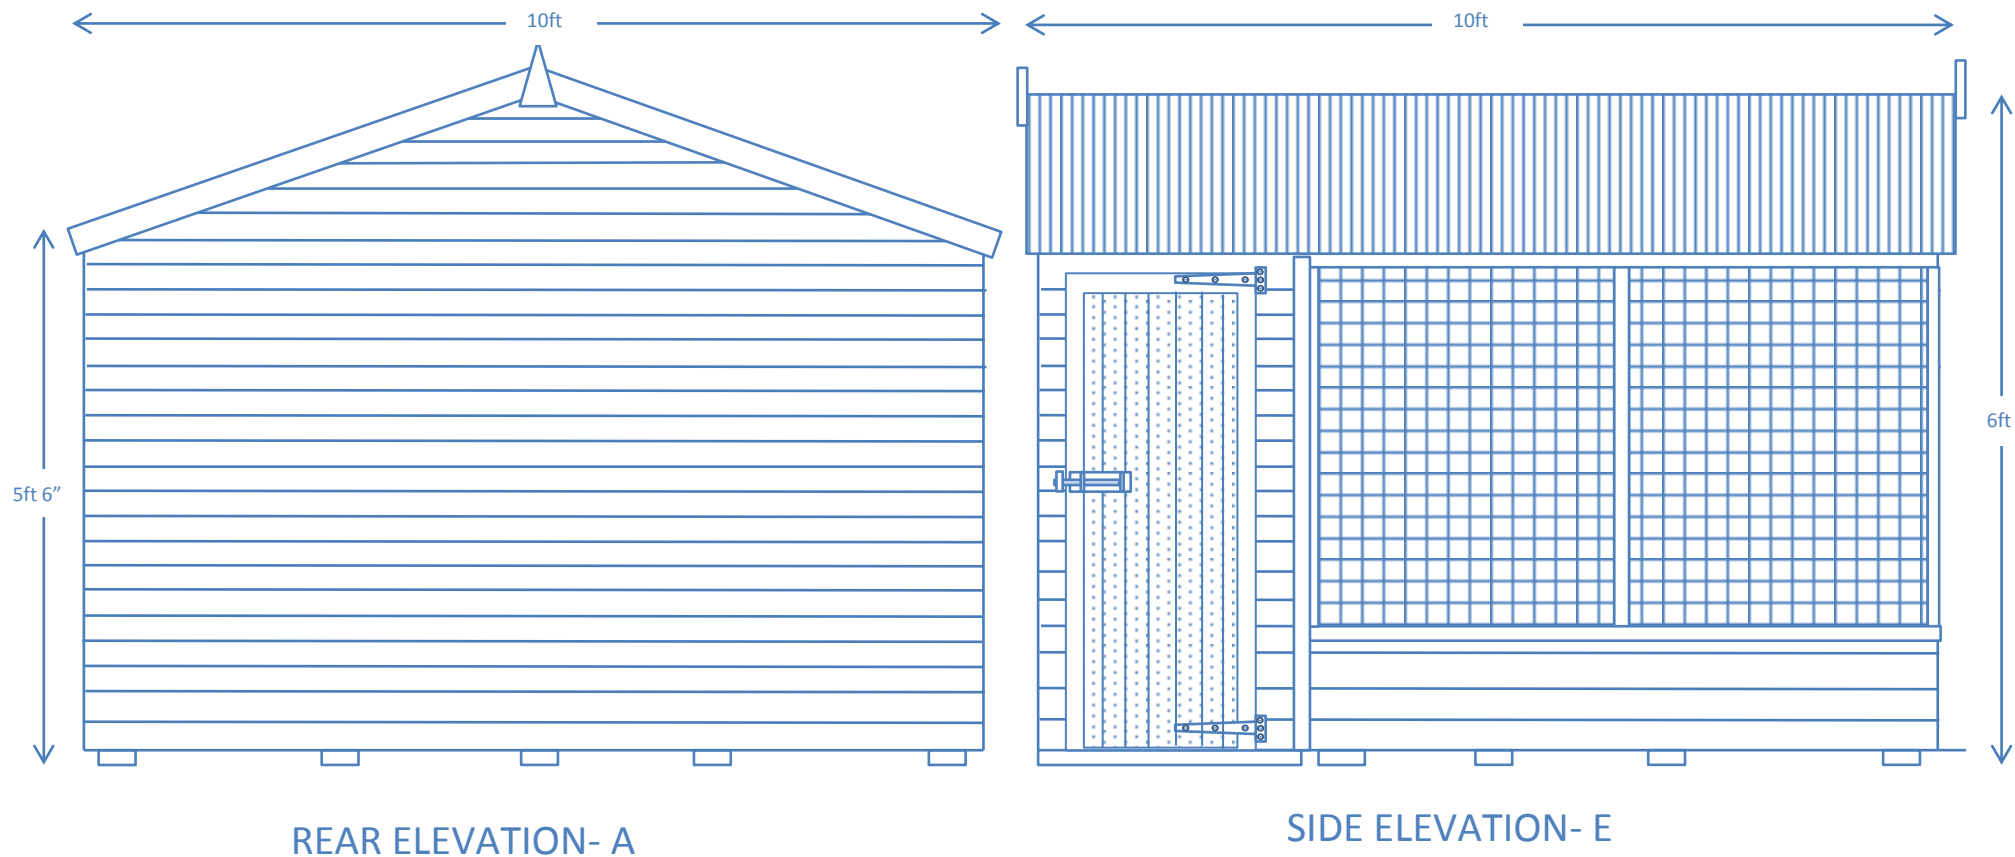

CLIENT-Ian Warner- Kent Police

STANDARD **E Double 10x10 Apex-** KENNEL DOORS TO SIDE – RUN DOORS TO END

10ft X 10ft DOUBLE POLICE DOG KENNEL

General Arrangement – Not to Scale

Internal walls to sleeping quarters clad to 4ft high to stop chewing & scratching damage to frame- sacrificial boarding- optional hygienic easy clean plastic cladding at additional cost