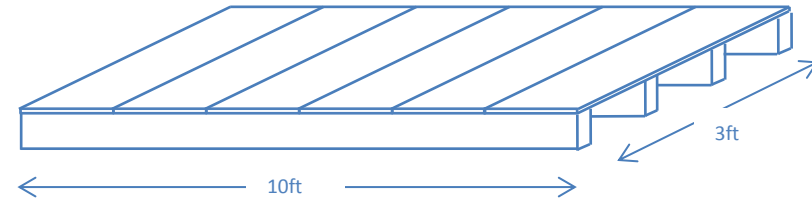

Church Farm-Sheppey Way-Bobbing- Kent
www.haymac-goodwithwood.co.uk
01795 424555

CLIENT-Ian Warner- Kent Police

STANDARD **E Double 10x10 Apex-** KENNEL DOORS TO SIDE – RUN DOORS TO END

10ft X 10ft DOUBLE POLICE DOG KENNEL

General Arrangement – Not to Scale

FLOOR

INTERNAL POP HOLE WALL ELEVATION- D