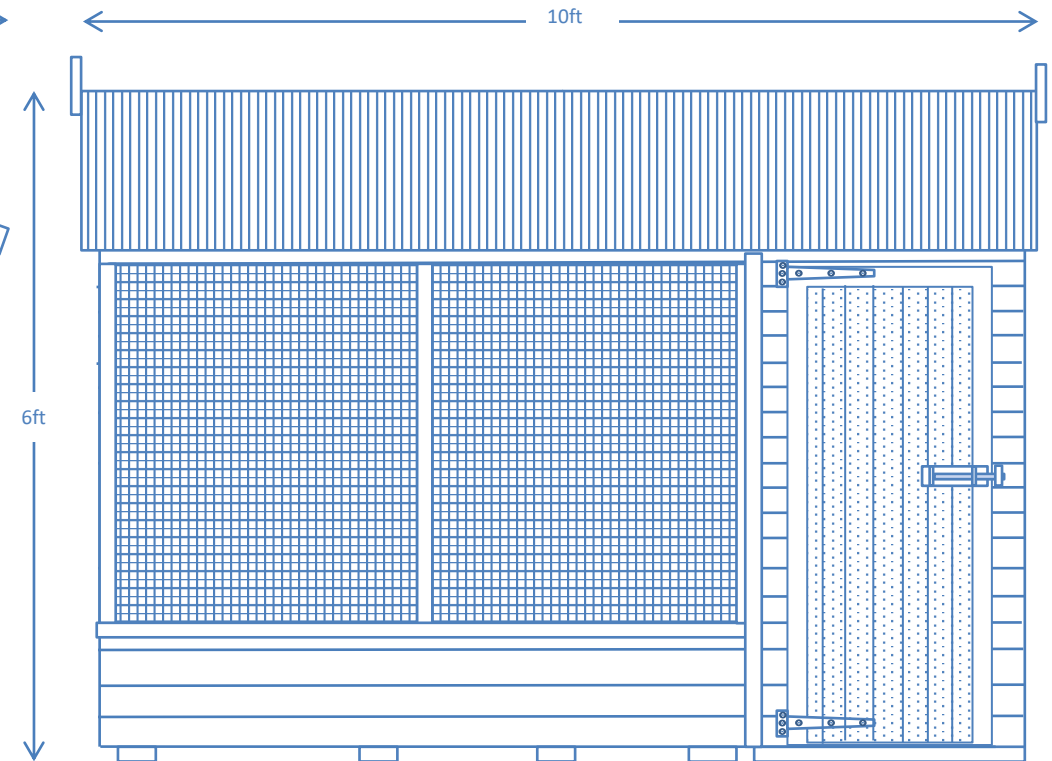

SIDE ELEVATION- F