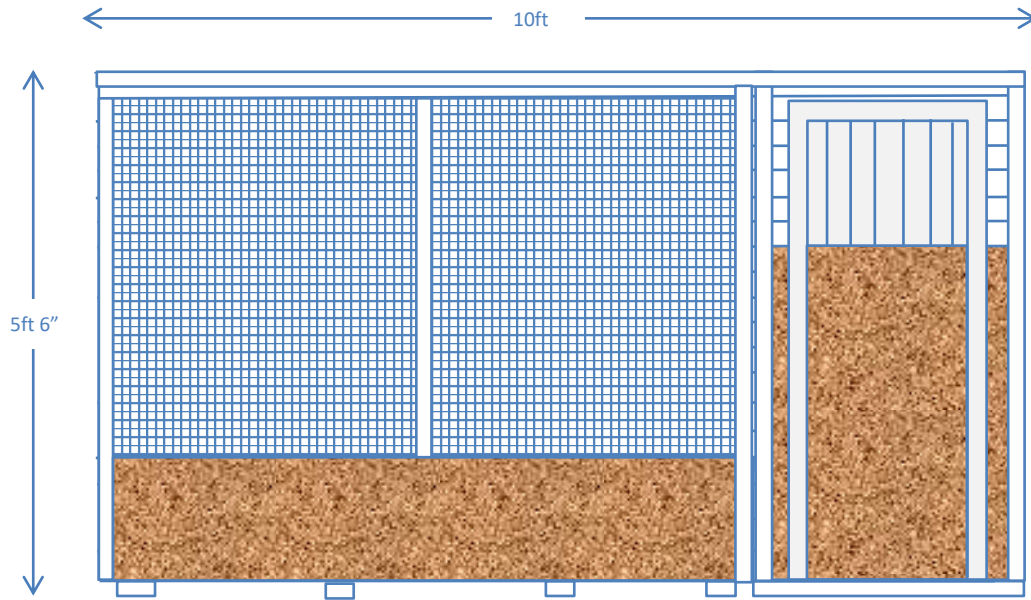

Church Farm-Sheppey Way-Bobbing- Kent
www.haymac-goodwithwood.co.uk
01795 424555
Email office@HAYMAC.org

STANDARD **E** Double 10x10 Apex- KENNEL DOORS TO SIDE – RUN DOORS TO END 10ft X 10ft DOUBLE POLICE DOG KENNEL

General Arrangement – Not to Scale

SIDE ELEVATION- e