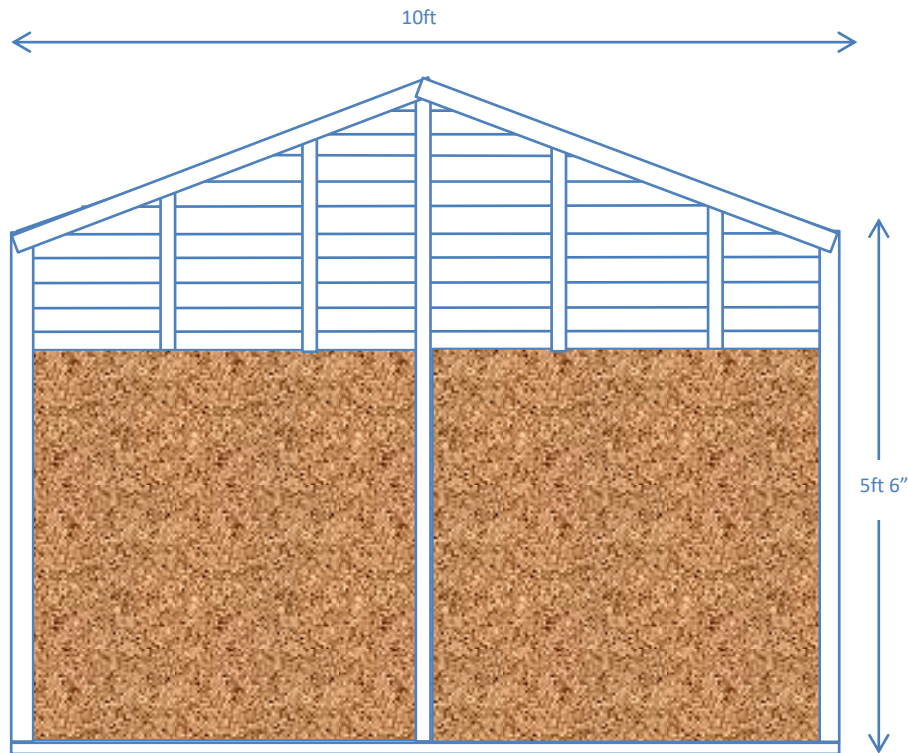

Church Farm-Sheppey Way-Bobbing- Kent
www.haymac-goodwithwood.co.uk
01795 424555
Email office@HAYMAC.org

STANDARD E Double 10x10 Apex- KENNEL DOORS TO SIDE – RUN DOORS TO END 10ft X 10ft DOUBLE POLICE DOG KENNEL

General Arrangement – Not to Scale

Detail Showing Internal Cladding

The boards used to protect the framework are sacrificial and easily replaced. Optional insulation to sleeping kennel area available at extra cost.

INTERNAL REAR ELEVATION- a