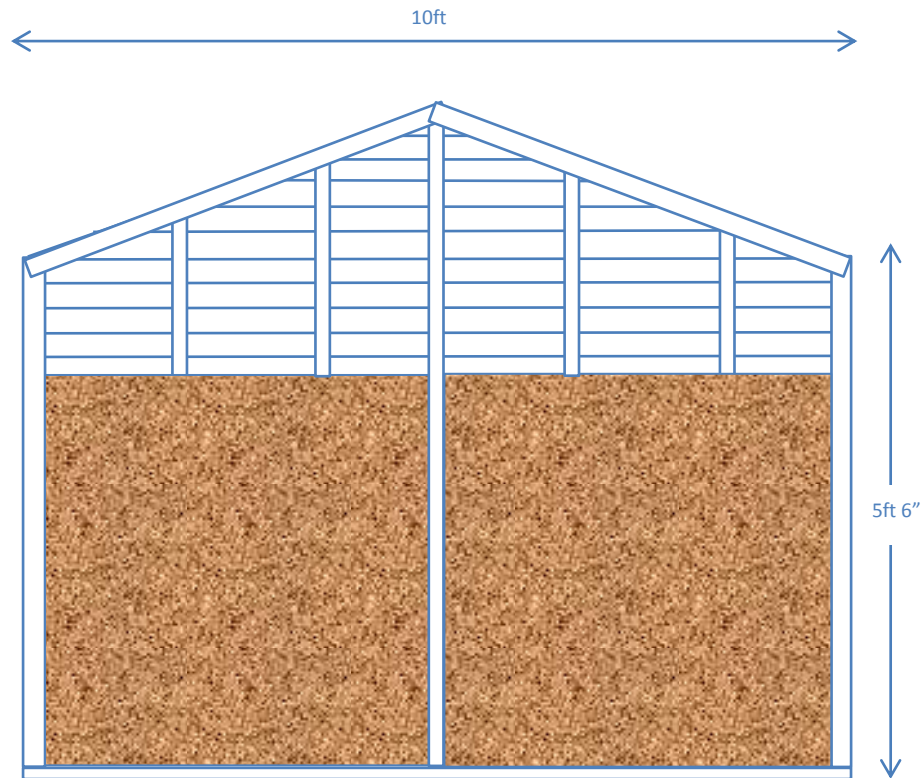

Church Farm-Sheppey Way-Bobbing- Kent
www.haymac-goodwithwood.co.uk
01795 424555

CLIENT-Ian Warner- Kent Police

STANDARD **E Double 10x10 Apex-** KENNEL DOORS TO SIDE – RUN DOORS TO END

10ft X 10ft DOUBLE POLICE DOG KENNEL

General Arrangement – Not to Scale

INTERNAL REAR ELEVATION- a