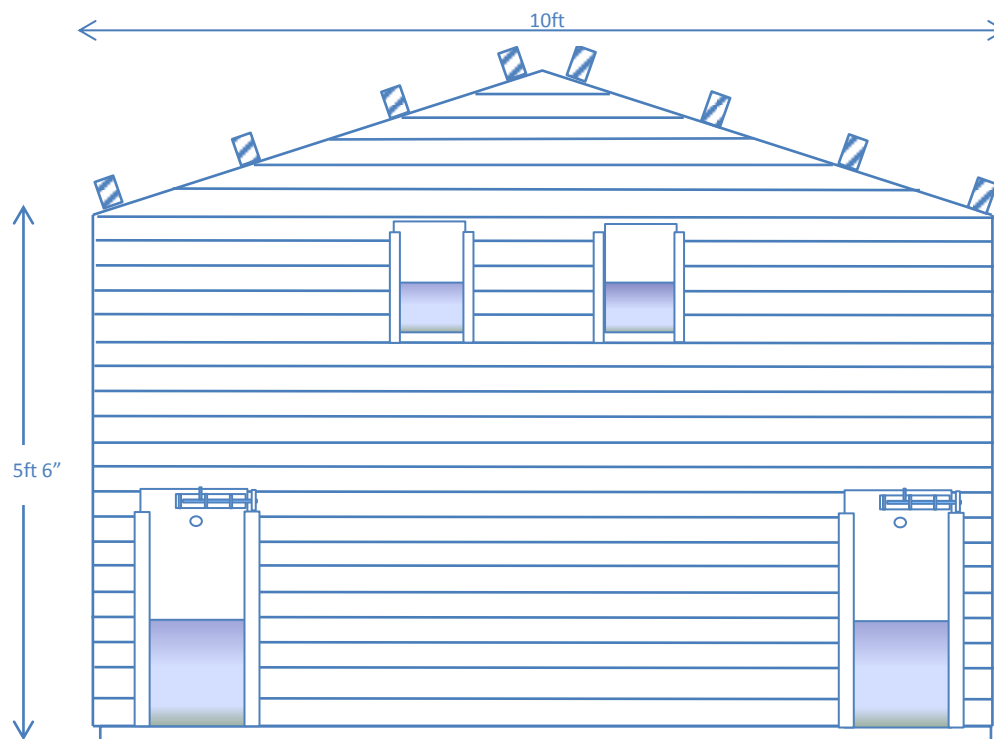

General Arrangement – Not to Scale

FRONT ELEVATION- B

SIDE ELEVATION- F

Church Farm-Sheppey Way-Bobbing- Kent
www.haymac-goodwithwood.co.uk
01795 424555

CLIENT-Ian Warner- Kent Police

STANDARD **E Double 10x10 Apex-** KENNEL DOORS TO SIDE – RUN DOORS TO END

10ft X 10ft DOUBLE POLICE DOG KENNEL

General Arrangement – Not to Scale

FLOOR

INTERNAL POP HOLE WALL ELEVATION- D

INTERNAL RUN END WALL ELEVATION- b

Church Farm-Sheppey Way-Bobbing- Kent
www.haymac-goodwithwood.co.uk
01795 424555