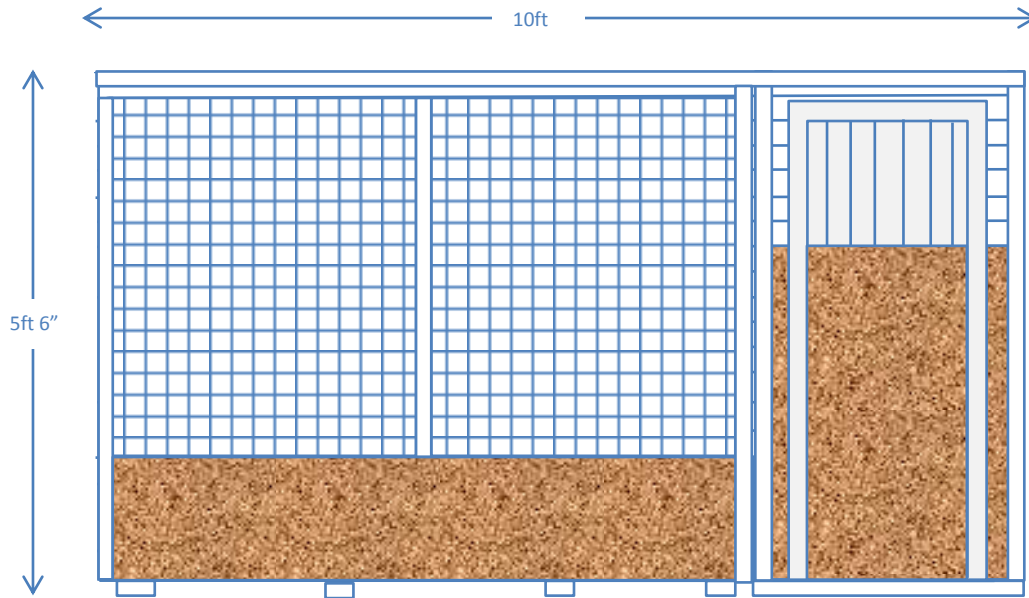

Church Farm-Sheppey Way-Bobbing- Kent
www.haymac-goodwithwood.co.uk
01795 424555

CLIENT-Ian Warner- Kent Police

STANDARD **E Double 10x10 Apex-** KENNEL DOORS TO SIDE – RUN DOORS TO END

10ft X 10ft DOUBLE POLICE DOG KENNEL

General Arrangement – Not to Scale

SIDE ELEVATION- e