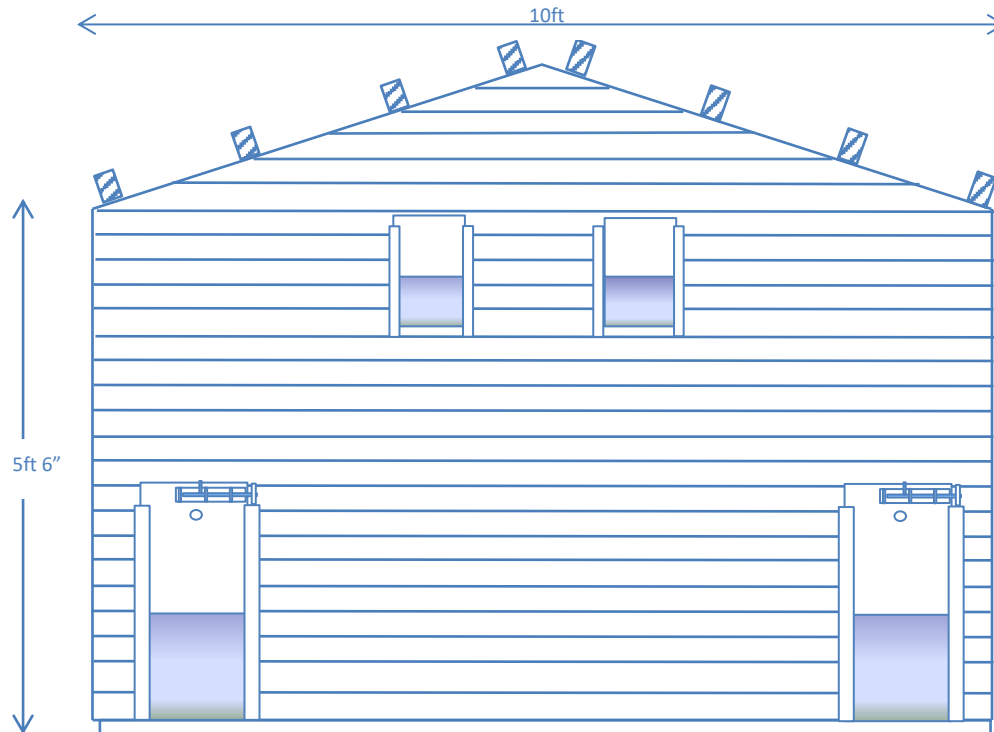

General Arrangement – Not to Scale

FRONT ELEVATION- B

SIDE ELEVATION- F

Church Farm-Sheppey Way-Bobbing- Kent  
www.haymac-goodwithwood.co.uk  
01795 424555  
Email office@HAYMAC.org

# STANDARD **E** Double 10x10 Apex- KENNEL DOORS TO SIDE – RUN DOORS TO END 10ft X 10ft DOUBLE POLICE DOG KENNEL

General Arrangement – Not to Scale

FLOOR

INTERNAL POP HOLE WALL ELEVATION- D

INTERNAL RUN END WALL ELEVATION- b