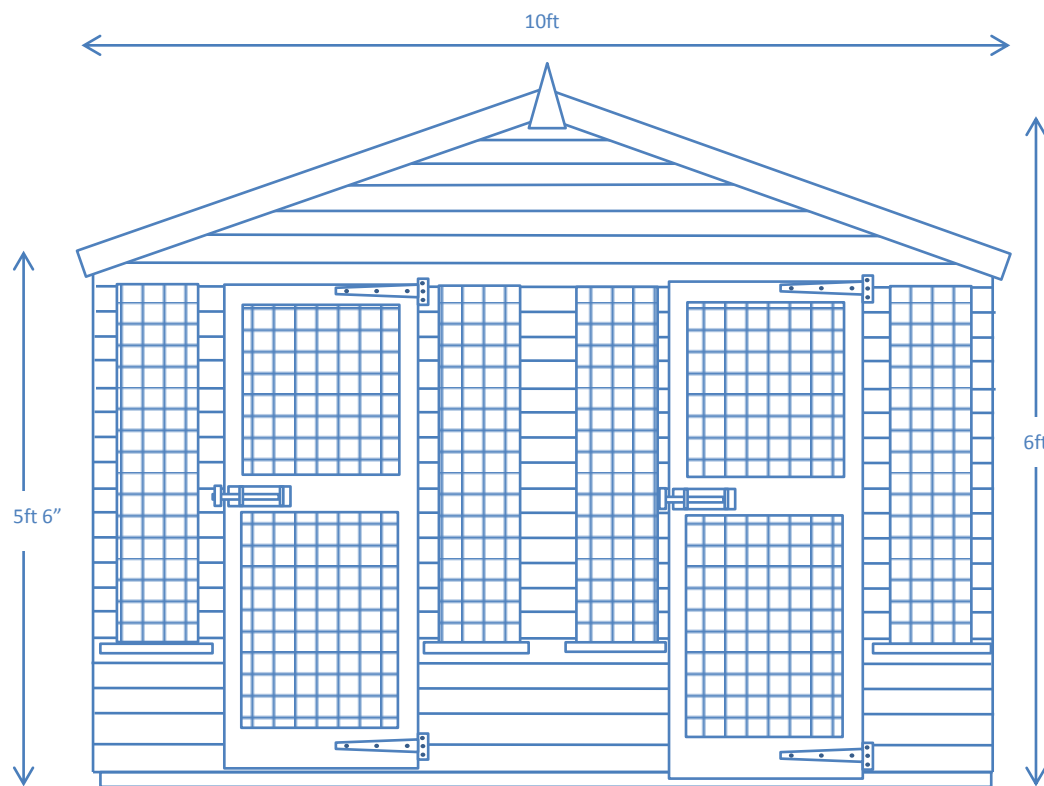

CLIENT-Ian Warner- Kent Police

STANDARD **E Double 10x10 Apex-** KENNEL DOORS TO SIDE – RUN DOORS TO END

10ft X 10ft DOUBLE POLICE DOG KENNEL

General Arrangement – Not to Scale

Internal walls to sleeping quarters clad to 4ft high to stop chewing & scratching damage to frame- sacrificial boarding- optional hygienic easy clean plastic cladding at additional cost

Church Farm-Sheppey Way-Bobbing- Kent
www.haymac-goodwithwood.co.uk
01795 424555

CLIENT-Ian Warner- Kent Police

STANDARD **E Double 10x10 Apex-** KENNEL DOORS TO SIDE – RUN DOORS TO END

10ft X 10ft DOUBLE POLICE DOG KENNEL

General Arrangement – Not to Scale

FRONT ELEVATION- B

SIDE ELEVATION- F

Church Farm-Sheppey Way-Bobbing- Kent
www.haymac-goodwithwood.co.uk
01795 424555

CLIENT-Ian Warner- Kent Police

STANDARD **E Double 10x10 Apex-** KENNEL DOORS TO SIDE – RUN DOORS TO END