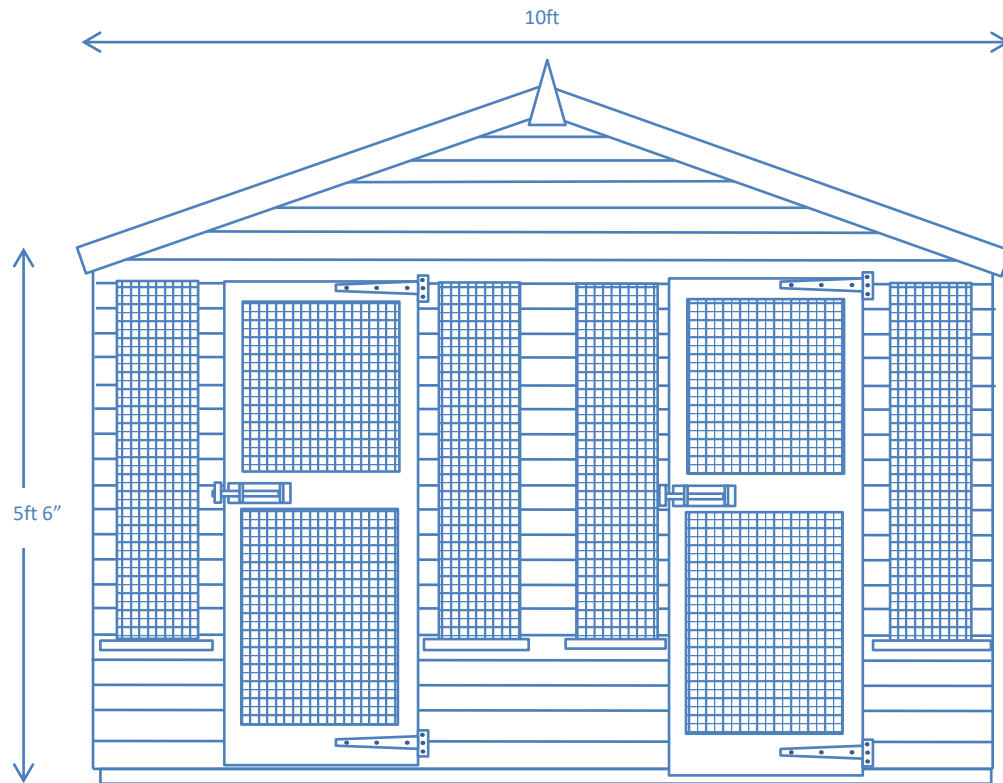

STANDARD **E** Double 10x10 Apex- KENNEL DOORS TO SIDE – RUN DOORS TO END
10ft X 10ft DOUBLE POLICE DOG KENNEL

Church Farm-Sheppey Way-Bobbing- Kent
www.haymac-goodwithwood.co.uk
01795 424555
Email office@HAYMAC.org

General Arrangement – Not to Scale

FRONT ELEVATION- B