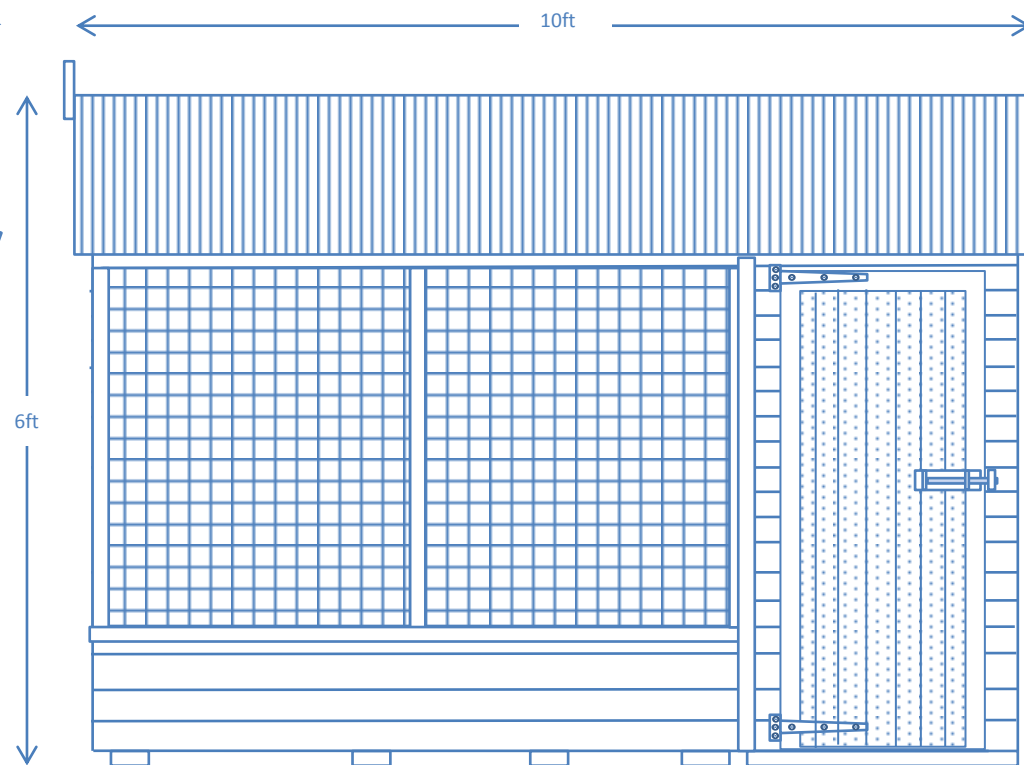

CLIENT-Ian Warner- Kent Police

STANDARD **E Double 10x10 Apex-** KENNEL DOORS TO SIDE – RUN DOORS TO END

10ft X 10ft DOUBLE POLICE DOG KENNEL

General Arrangement – Not to Scale

Internal walls to sleeping quarters clad to 4ft high to stop chewing & scratching damage to frame- sacrificial boarding- optional hygienic easy clean plastic cladding at additional cost

Church Farm-Sheppey Way-Bobbing- Kent
www.haymac-goodwithwood.co.uk
01795 424555

CLIENT-Ian Warner- Kent Police

STANDARD **E Double 10x10 Apex-** KENNEL DOORS TO SIDE – RUN DOORS TO END

10ft X 10ft DOUBLE POLICE DOG KENNEL

General Arrangement – Not to Scale

FRONT ELEVATION- B

SIDE ELEVATION- F

Church Farm-Sheppey Way-Bobbing- Kent
www.haymac-goodwithwood.co.uk
01795 424555

CLIENT-Ian Warner- Kent Police

STANDARD **E Double 10x10 Apex-** KENNEL DOORS TO SIDE – RUN DOORS TO END

10ft X 10ft DOUBLE POLICE DOG KENNEL

General Arrangement – Not to Scale

FLOOR

INTERNAL POP HOLE WALL ELEVATION- D

INTERNAL RUN END WALL ELEVATION- b

Church Farm-Sheppey Way-Bobbing- Kent
www.haymac-goodwithwood.co.uk
01795 424555