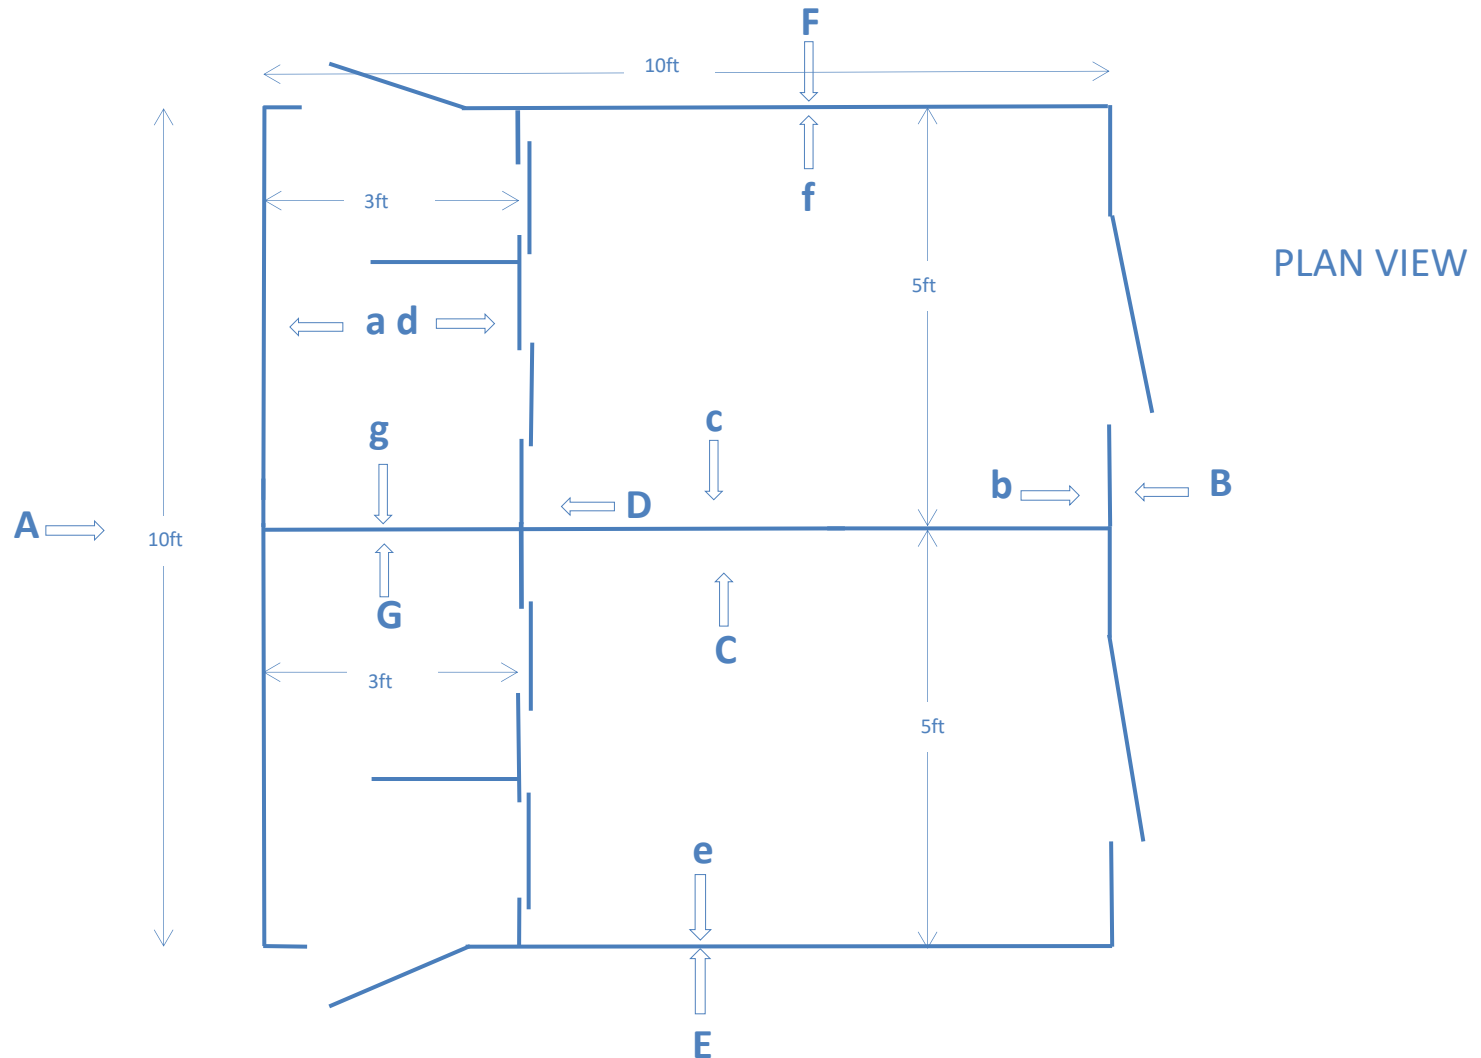

STANDARD **E** Double 10x10 Apex- KENNEL DOORS TO SIDE – RUN DOORS TO END

10ft X 10ft DOUBLE POLICE DOG KENNEL

General Arrangement – Not to Scale

Church Farm-Sheppey Way-Bobbing- Kent
www.haymac-goodwithwood.co.uk
01795 424555
Email office@HAYMAC.org

All timbers are pressure treated green- Internal lining is untreated OSB3 sheet boarding

All dimensions are external and will be constructed using metric equivalent