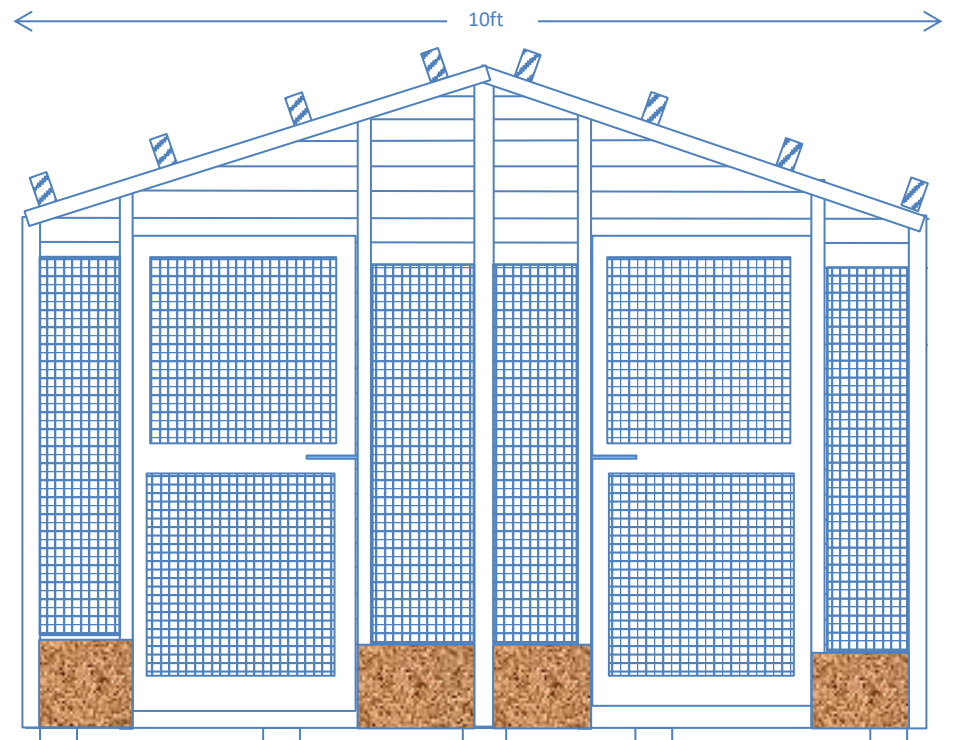

General Arrangement – Not to Scale

FRONT ELEVATION- B

SIDE ELEVATION- F

Church Farm-Sheppey Way-Bobbing- Kent  
www.haymac-goodwithwood.co.uk  
01795 424555  
Email office@HAYMAC.org

# STANDARD **E** Double 10x10 Apex- KENNEL DOORS TO SIDE – RUN DOORS TO END 10ft X 10ft DOUBLE POLICE DOG KENNEL

General Arrangement – Not to Scale

FLOOR

INTERNAL POP HOLE WALL ELEVATION- D

INTERNAL RUN END WALL ELEVATION- b