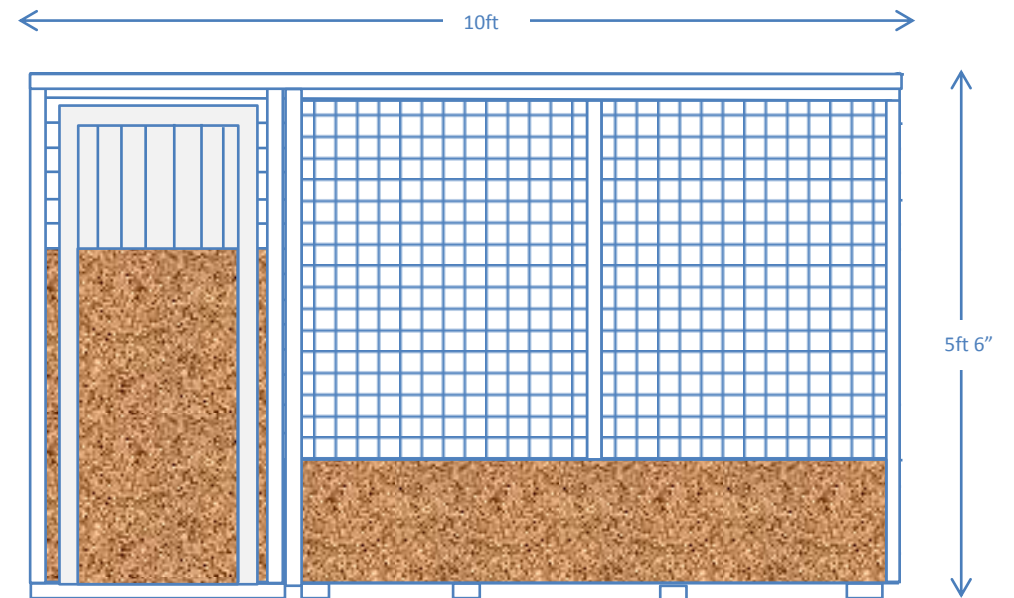

SIDE ELEVATION- f