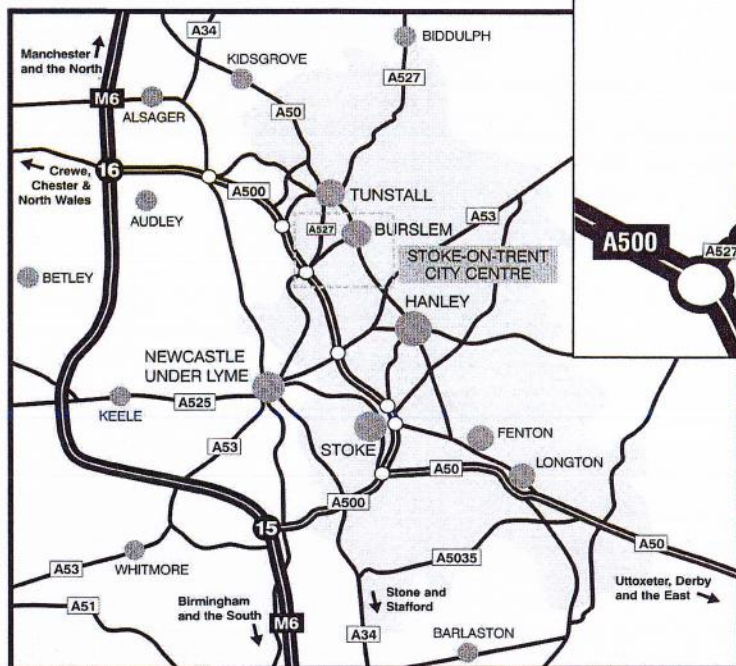

310ml Tube

FLEXIGRAB ADHESIVE

310ml Tube

MITRE FIX

SELECTION OF SIKKENS OSMO & HICKSON PRODUCTS

FOR CURRENT PRICES AND STOCK POSITION PLEASE RING

01782 836636

Where to find us