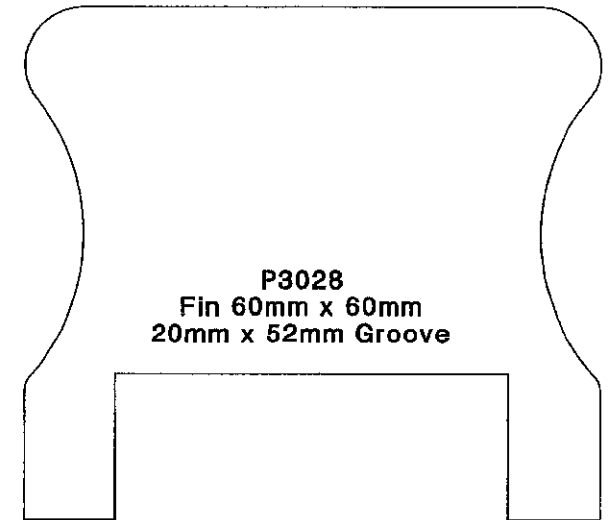

Handrail & Baserail Profiles

Hymor Timber Limited

Tel: 01782 836636

Fax: 01782 837353

enquires@hymortimber.co.uk

www.hymortimber.co.uk

P3015
Fin 45mm x 125mm
15mm x 100mm Groove

P3016
Fin 45mm x 81mm
15mm x 53mm Groove