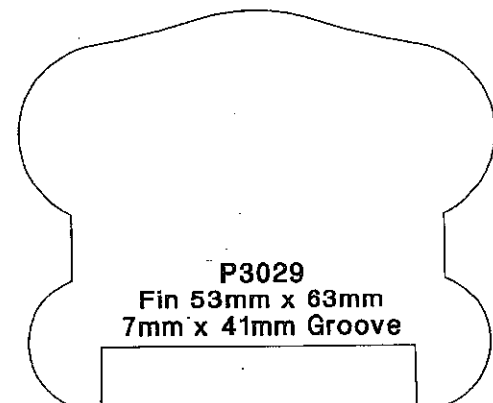

Handrail & Baserail Profiles

Hymor Timber Limited

Tel: 01782 836636

Fax: 01782 837353
enquires@hymortimber.co.uk
www.hymortimber.co.uk