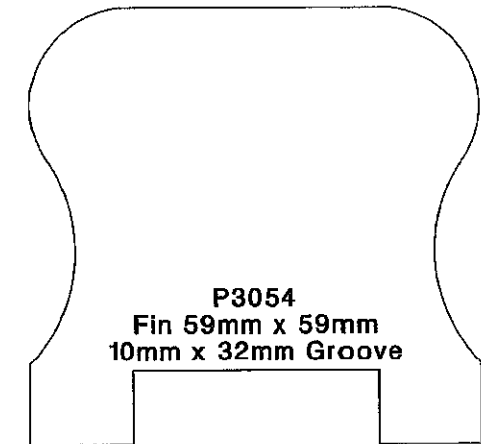

Handrail & Baserail Profiles

Hymor Timber Limited

Tel: 01782 836636

Fax: 01782 837353
enquires@hymortimber.co.uk
www.hymortimber.co.uk