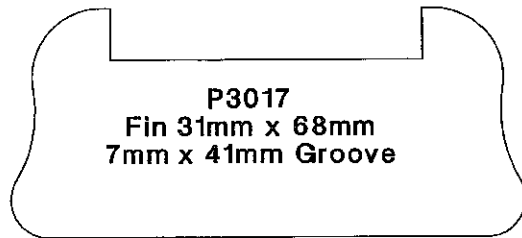

Handrail & Baserail Profiles

Hymor Timber Limited

Tel: 01782 836636

Fax: 01782 837353

enquires@hymortimber.co.uk

www.hymortimber.co.uk

Window Section

Hymor Timber Limited