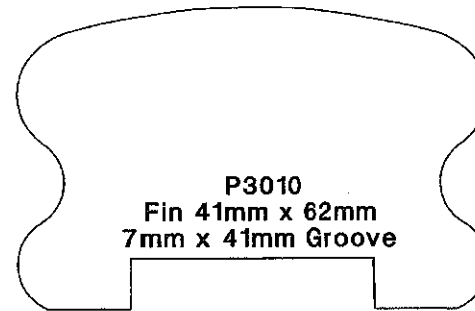

Handrail & Baserail Profiles

Hymor Timber Limited

Tel: 01782 836636

Fax: 01782 837353
enquires@hymortimber.co.uk
www.hymortimber.co.uk