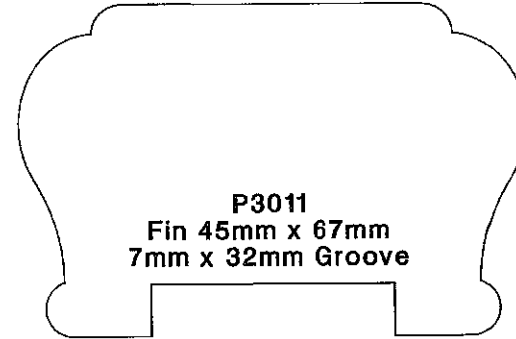

Handrail & Baserail Profiles

Hymor Timber Limited

Tel: 01782 836636

Fax: 01782 837353
enquires@hymortimber.co.uk
www.hymortimber.co.uk