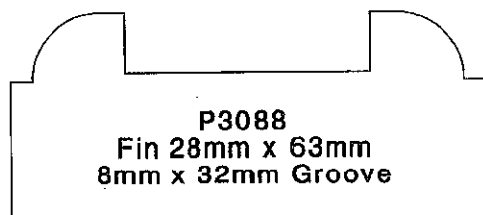

Handrail & Baserail Profiles

Hymor Timber Limited

Tel: 01782 836636

Fax: 01782 837353

enquires@hymortimber.co.uk

www.hymortimber.co.uk

Window Section

Hymor Timber Limited