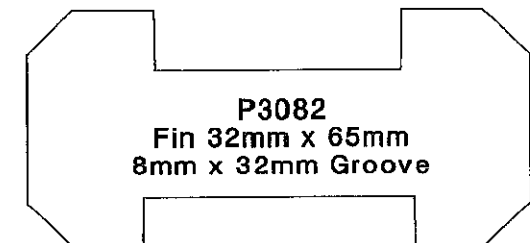

Handrail & Baserail Profiles

Hymor Timber Limited

Tel: 01782 836636

Fax: 01782 837353

enquires@hymortimber.co.uk

www.hymortimber.co.uk

Window Section

Hymor Timber Limited