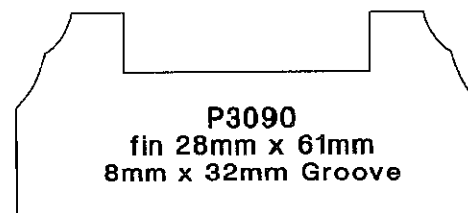

Handrail & Baserail Profiles

Hymor Timber Limited

Tel: 01782 836636

Fax: 01782 837353

enquires@hymortimber.co.uk

www.hymortimber.co.uk

Window Section

Hymor Timber Limited