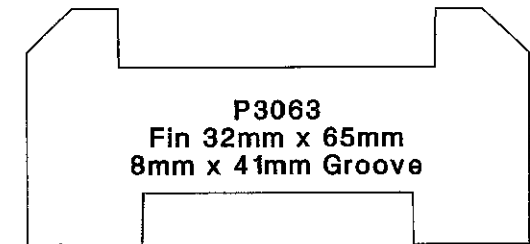

Handrail & Baserail Profiles

Hymor Timber Limited

Tel: 01782 836636

Fax: 01782 837353

enquires@hymortimber.co.uk

www.hymortimber.co.uk

Window Section

Hymor Timber Limited