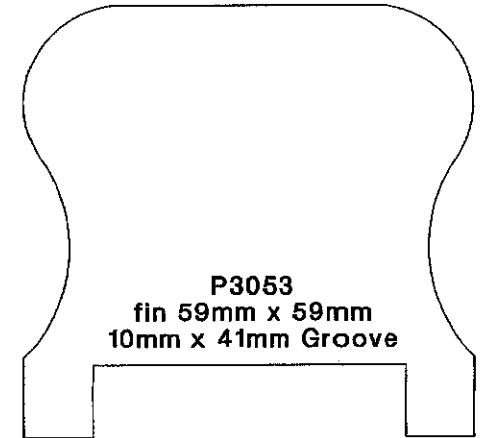

Handrail & Baserail Profiles

Hymor Timber Limited

Tel: 01782 836636

Fax: 01782 837353
enquires@hymortimber.co.uk
www.hymortimber.co.uk