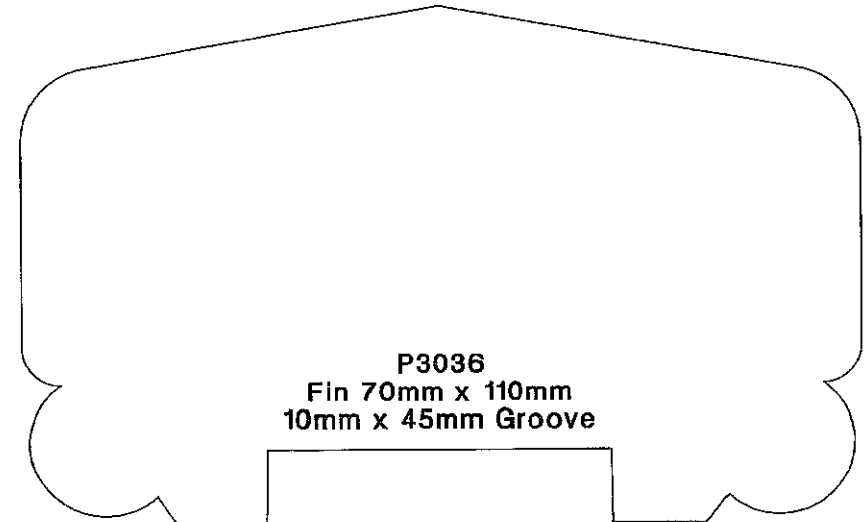

P3036
Fin 70mm x 110mm
10mm x 45mm Groove