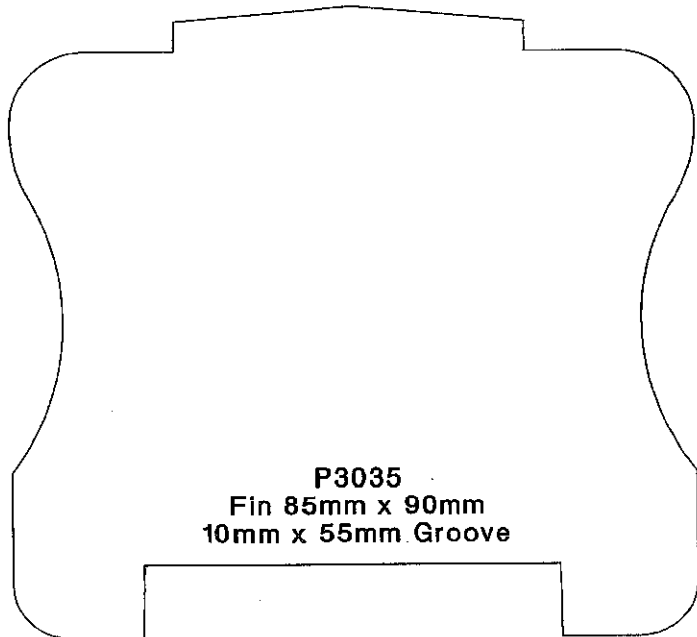

Handrail & Baserail Profiles

Hymor Timber Limited

Tel: 01782 836636

Fax: 01782 837353

enquires@hymortimber.co.uk

www.hymortimber.co.uk

P3015
Fin 45mm x 125mm
15mm x 100mm Groove

P3016
Fin 45mm x 81mm
15mm x 53mm Groove