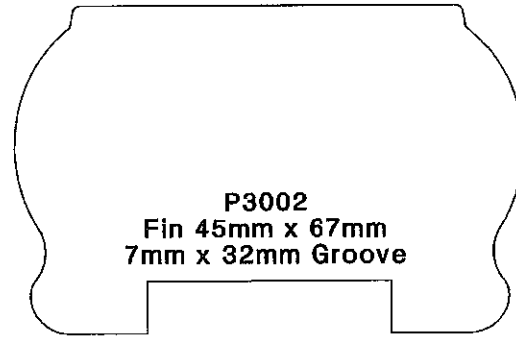

Handrail & Baserail Profiles

Hymor Timber Limited

Tel: 01782 836636

Fax: 01782 837353
enquires@hymortimber.co.uk
www.hymortimber.co.uk