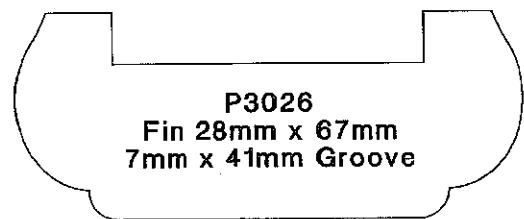

Handrail & Baserail Profiles

Hymor Timber Limited

Tel: 01782 836636

Fax: 01782 837353

enquires@hymortimber.co.uk

www.hymortimber.co.uk

Window Section

Hymor Timber Limited