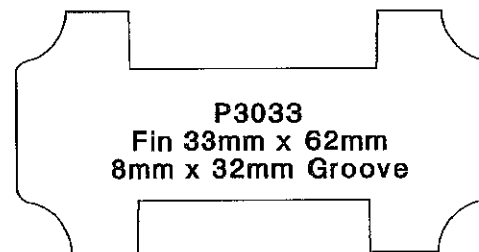

Handrail & Baserail Profiles

Hymor Timber Limited

Tel: 01782 836636

Fax: 01782 837353

enquires@hymortimber.co.uk

www.hymortimber.co.uk

Window Section

Hymor Timber Limited