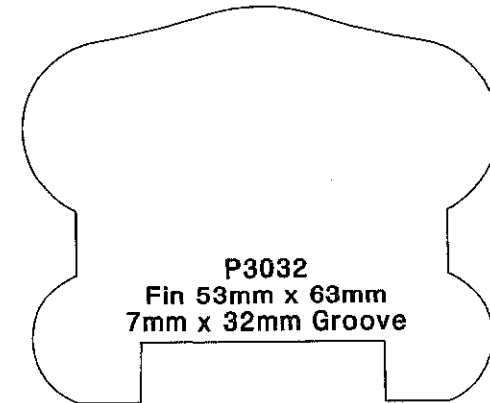

Handrail & Baserail Profiles

Hymor Timber Limited

Tel: 01782 836636

Fax: 01782 837353
enquires@hymortimber.co.uk
www.hymortimber.co.uk