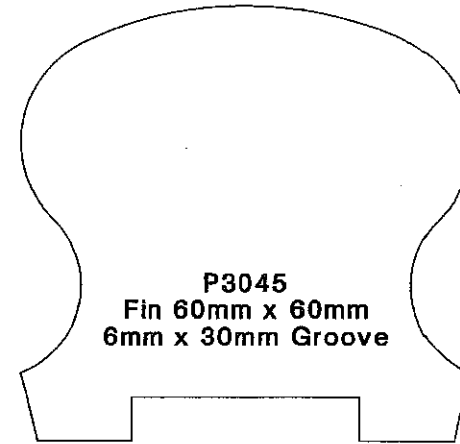

Handrail & Baserail Profiles

Hymor Timber Limited

Tel: 01782 836636

Fax: 01782 837353

enquires@hymortimber.co.uk

www.hymortimber.co.uk

P3015
Fin 45mm x 125mm
15mm x 100mm Groove

P3016
Fin 45mm x 81mm
15mm x 53mm Groove