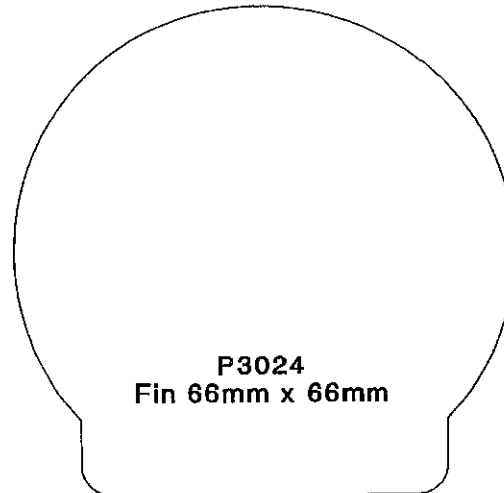

P3024
Fin 66mm x 66mm