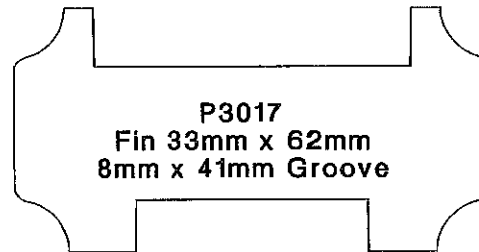

Handrail & Baserail Profiles

Hymor Timber Limited

Tel: 01782 836636

Fax: 01782 837353

enquires@hymortimber.co.uk

www.hymortimber.co.uk

Window Section

Hymor Timber Limited