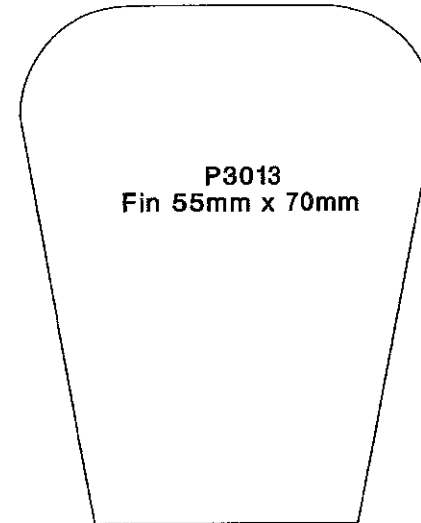

Handrail & Baserail Profiles

Hymor Timber Limited

Tel: 01782 836636

Fax: 01782 837353
enquires@hymortimber.co.uk
www.hymortimber.co.uk