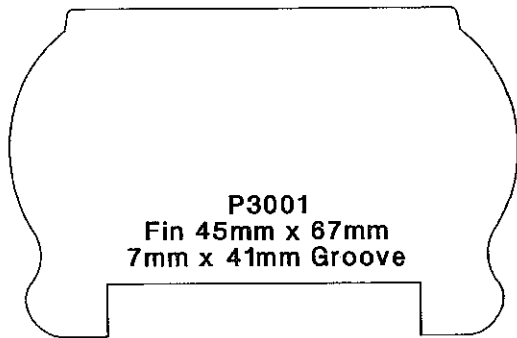

Handrail & Baserail Profiles

Hymor Timber Limited

Tel: 01782 836636

Fax: 01782 837353
enquires@hymortimber.co.uk
www.hymortimber.co.uk