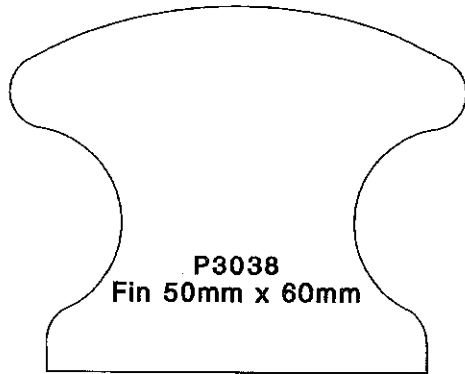

Hymor Timber Limited

Tel: 01782 836636

Fax: 01782 837353
enquires@hymortimber.co.uk
www.hymortimber.co.uk

Handrail & Baserail Profiles

Hymor Timber Limited

Tel: 01782 836636

Fax: 01782 837353
enquires@hymortimber.co.uk
www.hymortimber.co.uk