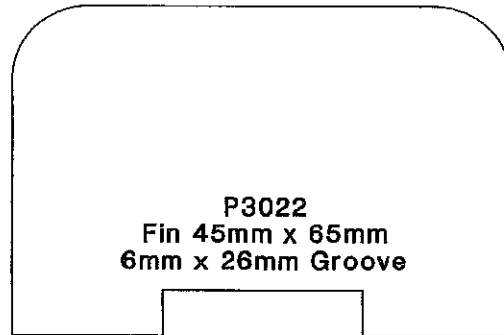

Handrail & Baserail Profiles

Hymor Timber Limited

Tel: 01782 836636

Fax: 01782 837353

enquires@hymortimber.co.uk

www.hymortimber.co.uk

P3015
Fin 45mm x 125mm
15mm x 100mm Groove

P3016
Fin 45mm x 81mm
15mm x 53mm Groove