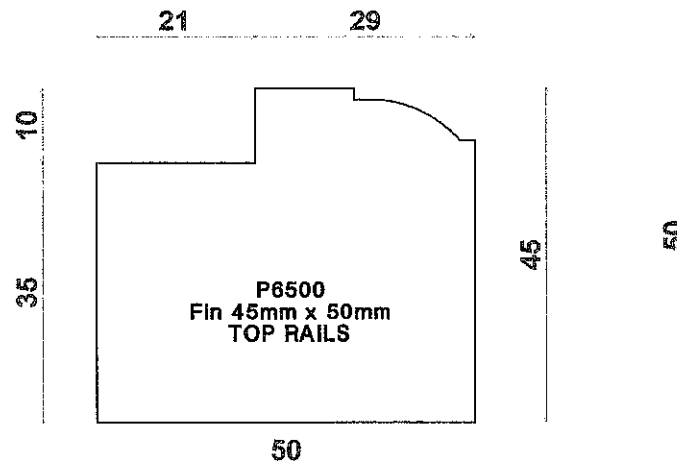

Window Section

Hymor Timber Limited

Tel: 01782 836636

Fax: 01782 837353

enquires@hymortimber.co.uk

www.hymortimber.co.uk