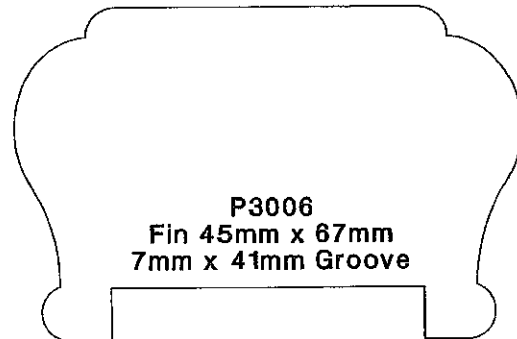

Handrail & Baserail Profiles

Hymor Timber Limited

Tel: 01782 836636

Fax: 01782 837353
enquires@hymortimber.co.uk
www.hymortimber.co.uk