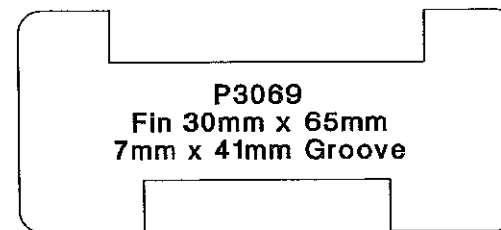

Handrail & Baserail Profiles

Hymor Timber Limited

Tel: 01782 836636

Fax: 01782 837353

enquires@hymortimber.co.uk

www.hymortimber.co.uk

Window Section

Hymor Timber Limited