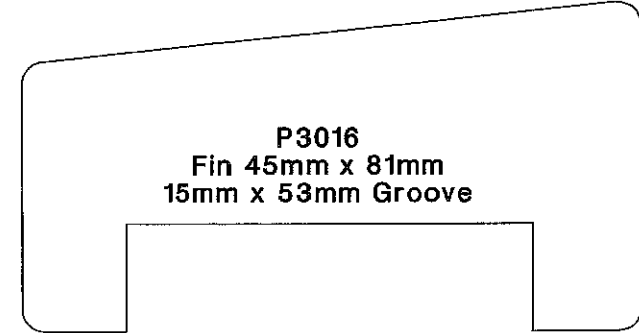

Handrail & Baserail Profiles

Hymor Timber Limited

Tel: 01782 836636

Fax: 01782 837353

enquires@hymortimber.co.uk

www.hymortimber.co.uk

P3015
Fin 45mm x 125mm
15mm x 100mm Groove

P3016
Fin 45mm x 81mm
15mm x 53mm Groove