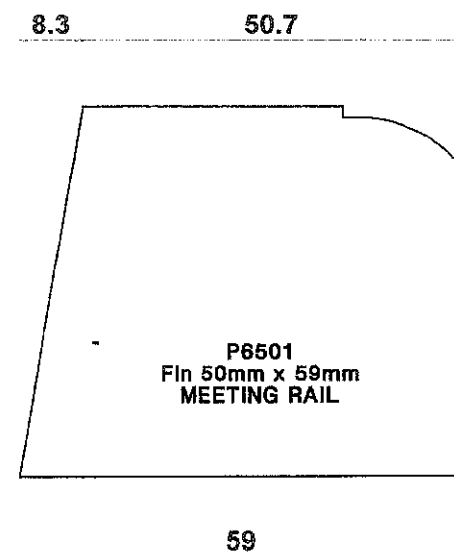

Window Section

Hymor Timber Limited

Tel: 01782 836636

Fax: 01782 837353

enquires@hymortimber.co.uk

www.hymortimber.co.uk