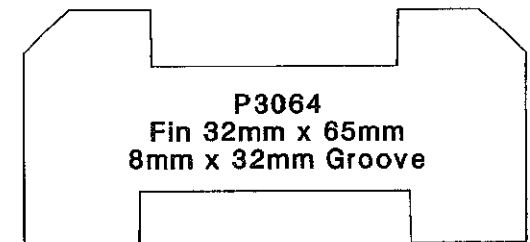

Handrail & Baserail Profiles

Hymor Timber Limited

Tel: 01782 836636

Fax: 01782 837353

enquires@hymortimber.co.uk

www.hymortimber.co.uk

Window Section

Hymor Timber Limited