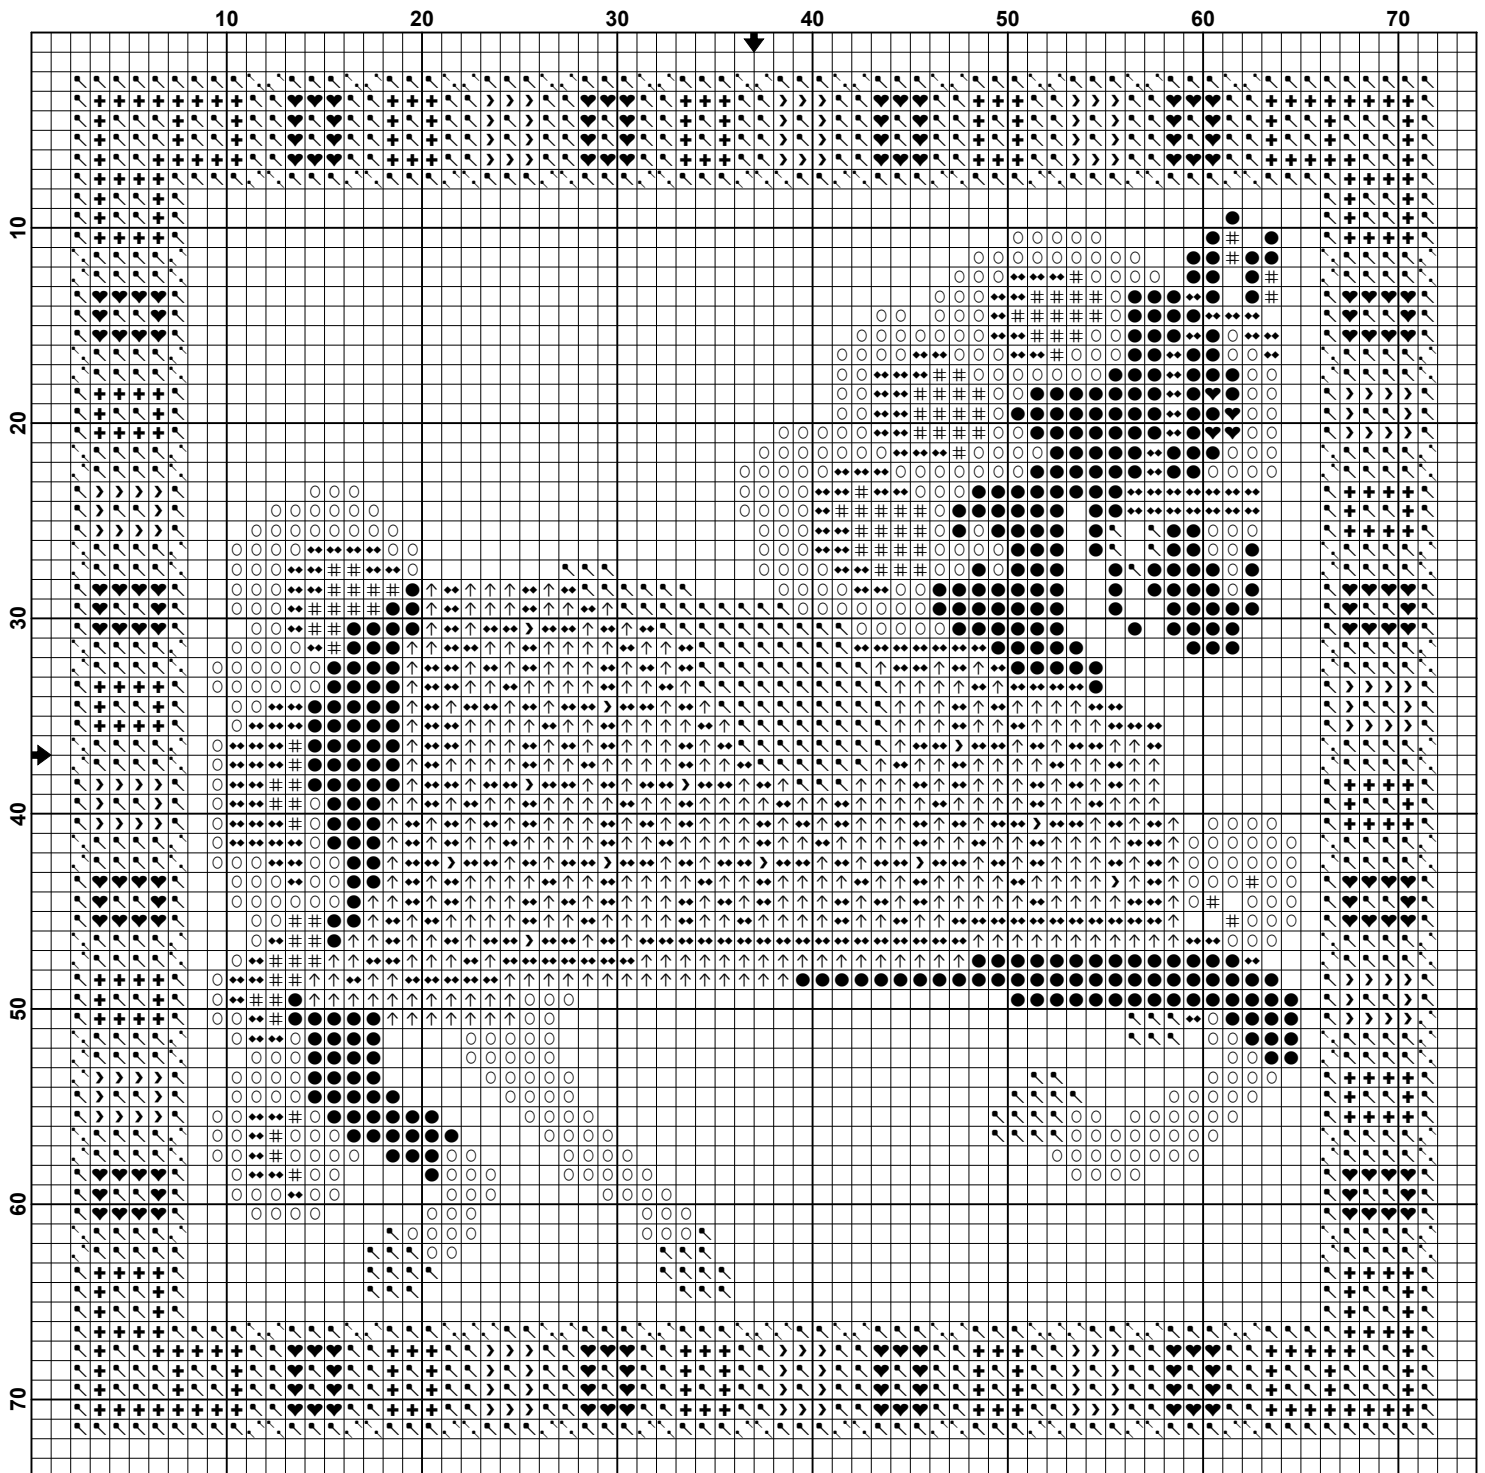

Carousel Horse Tile -Pied

Carousel Horse Tile -Pied

Pattern Name: Carousel Horse Tile -Pied
Designed By: Su Poole
Copyright: 2020
Fabric: Aida 14, Blue
70w X 70h Stitches
Size: 14 Count, 12.70w X 12.70h cm

Floss Used for Full Stitches:

Symbol	Strands	Type	Number	Color
○	2	Anchor	2	White
↑	2	Anchor	133	Cobalt Blue DK
#	2	Anchor	235	Charcoal Grey Med
↖	2	Anchor	306	Topaz Med LT
◆	2	Anchor	398	Grey
●	2	Anchor	403	Black
›	1	MH GS Bead	00020	Royal Blue
♥	1	MH GS Bead	02013	Red Red
◆	2	MH GS Bead	02022	Silver
+	1	MH GS Bead	02055	Brilliant Green

Floss Used for Half Stitches:

Symbol	Strands	Type	Number	Color
↖	2	Anchor	306	Topaz Med LT

Notes:

Replace the yellow floss for metallic for more sparkle