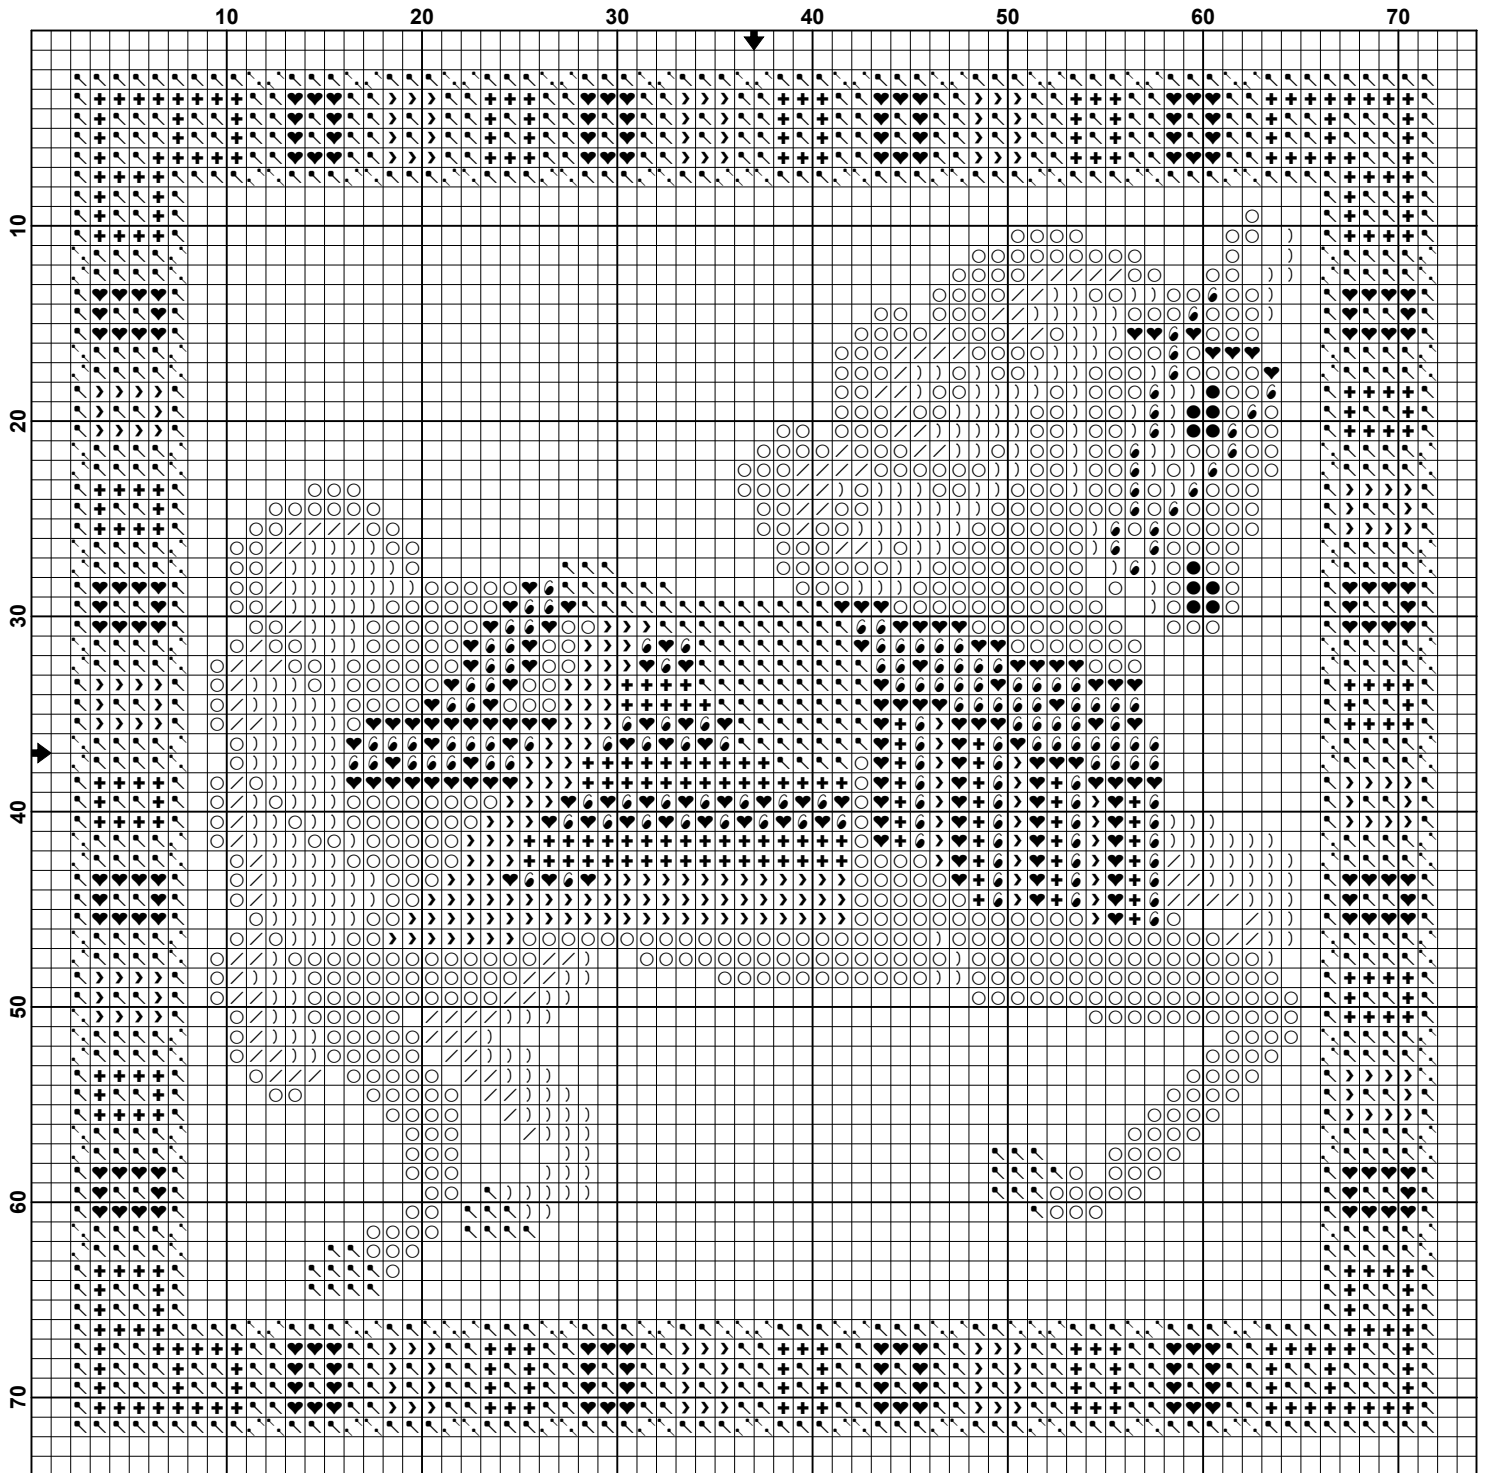

Tile - Carousel Horse -Rainbow

Tile - Carousel Horse -Rainbow

Pattern Name: Tile - Carousel Horse -Rainbow
Designed By: Su Poole
Copyright: 2020
Fabric: Aida 14, Zweigart Navy
70w X 70h Stitches
Size: 14 Count, 12.70w X 12.70h cm

Floss Used for Full Stitches:

Symbol	Strands	Type	Number	Color
○	2	Anchor	2	White
↖	2	Anchor	306	Topaz Med LT
)	2	Anchor	398	Grey
/	2	Anchor	400	Grey Med
●	2	Anchor	403	Black
➤	1	MH GS Bead	00020	Royal Blue
6	1	MH GS Bead	00557	Gold
♥	1	MH GS Bead	02013	Red Red
+	1	MH GS Bead	02055	Brilliant Green

Floss Used for Half Stitches:

Symbol	Strands	Type	Number	Color
↖	2	Anchor	306	Topaz Med LT

Notes:

Replace the gold floss with gold metallic for extra shine