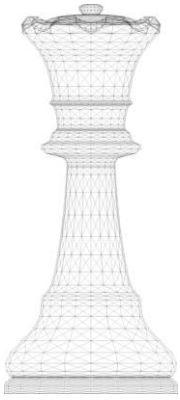

b/gchessTM vs the rest !

*you
choose !*

Filename: BigChess Important Comparison Information.docx
Date: 23 January 2012

b gchess™

Important things to know when you are considering a Giant Chess Set:

b gchess ™	Some other large chess pieces
Are designed and manufactured in South Africa by South Africans.	Designed and manufactured in a large Asian country who don't like the Dalai Lama.
Has a 4 mm wall thickness for toughness.	Has a wall thickness of 2mm or less.
Manufactured using industrial grade plastic made by Sasol.	?
Plastic has industrial specifications (on our website) and is UV stabilized for long term use in South African conditions.	?
Our set weighs 52kg without packaging.	Packaged weight is 30kg – must mean less of something?
We can replace individual pieces fairly quickly should you have the misfortune to lose a piece.	?
We almost always have sets in stock.	These travel some distance and are sometimes difficult to buy in a hurry.
We can make coloured sets to make your set unique !	Only black and white available.
Tastefully designed by South Africans in the Staunton style without knobby heads.	Hmmm.....
King height is 820 mm.	King height is 650 mm.
Permanent corporate branding can be applied.	They come as they come.....
Single moulded pieces for maximum strength and good looks.	Made by screwing different top parts into a common base piece.