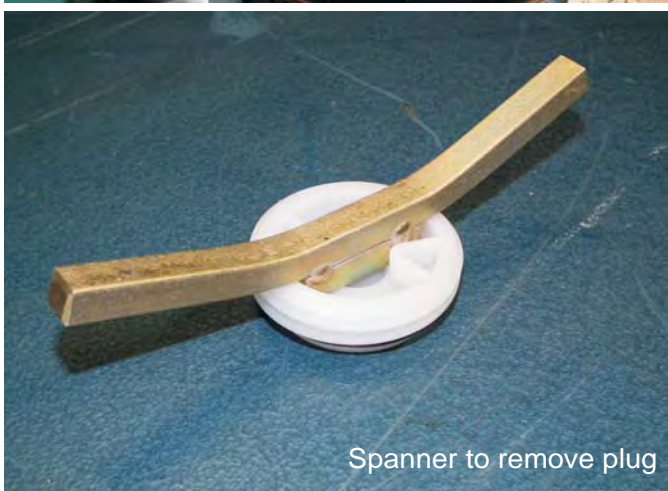

Spanner to remove plug

Sculpture of knight

Inside the king mould

Checking the plastic thickness

Using multicolour LEDs

Creating lighting effects with translucent pieces

www.bigchess.net