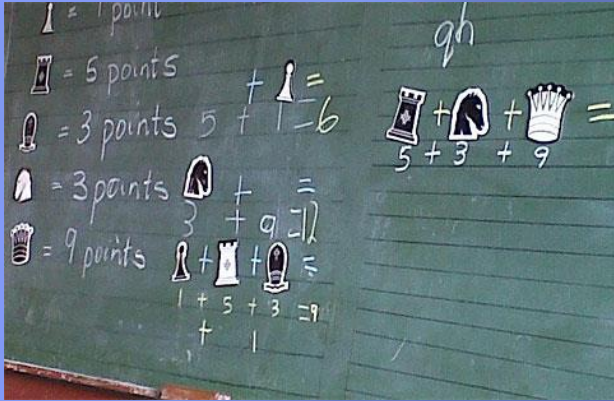

Chess has recognised benefits