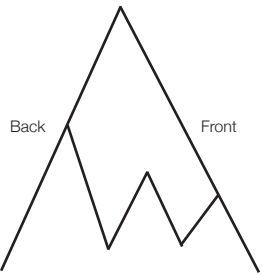

A5 Landscape Double Side  
Stepper Card  
Template

210mm

148.5mm

80mm

65mm

60mm

40mm

40mm

20mm

148.5mm

65mm

Side view of card

Back

Front

----- Crease and fold

————— Cut line