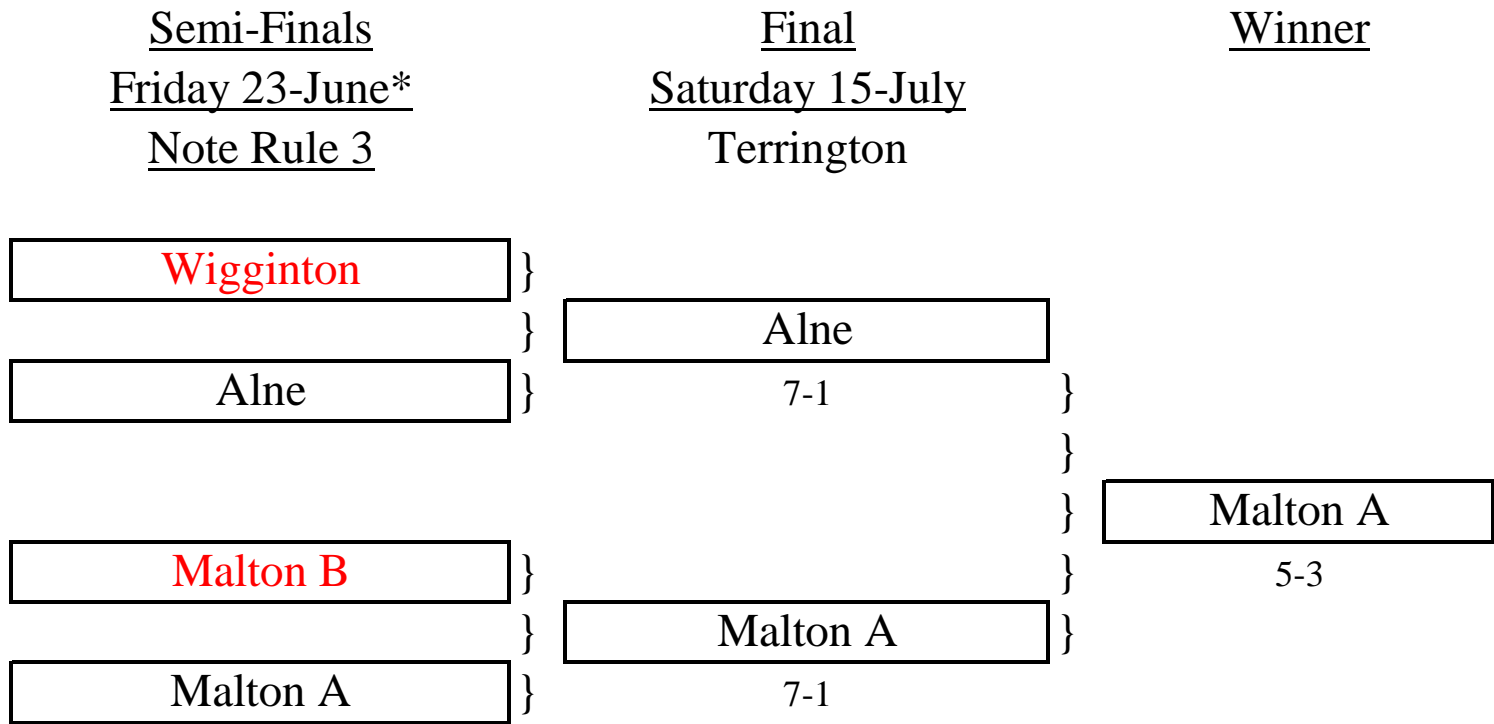

Hovingham League Cup : 2023

The top team in each Semi-final pair (marked for each match in red) will play at home.

* Matches can be played earlier than the scheduled date if both teams agree.