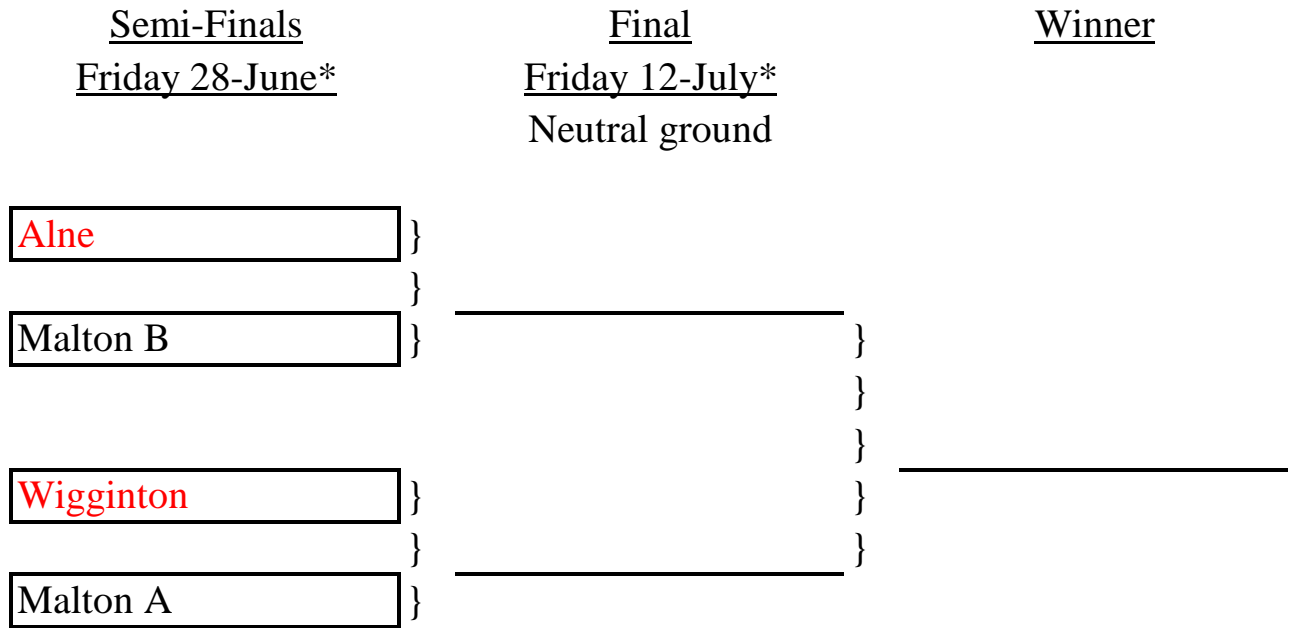

Hovingham League Cup : 4 teams

The top team in each Semi-final pair (marked for each match in red) will play at home.

* Matches can be played earlier than the scheduled date if both teams agree.