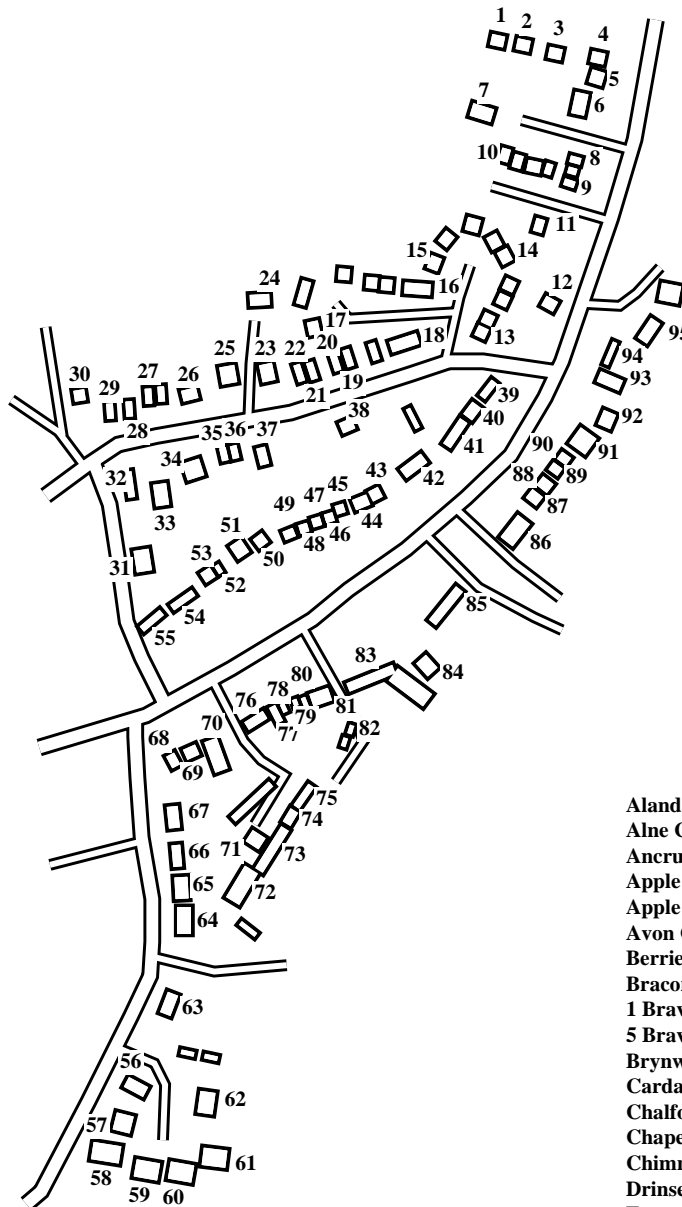

Alne (East)

Caution: This map has not yet been checked by residents.
There may be errors and omissions.

- 1 4 Thornhill Wind
- 2 Berriedale
- 3 Woodridge
- 4 1 Thornhill Wind
- 5 Laurel House
- 6 Highfield
- 7 Chalfonts
- 8 1 Hill Top Cottages
- 9 3 Hill Top Cottages
- 10 7 Hill Top Cottages
- 11 Jesmond House
- 12 Holly Bank
- 13 1 Gale Garth
- 14 5 Gale Garth
- 15 9 Gale Garth
- 16 22 Gale Garth
- 17 17 Gale Garth
- 18 10 Gale Road
- 19 12 Gale Road
- 20 13 Gale Road
- 21 14 Gale Road
- 22 15 Gale Road
- 23 Holme Croft
- 24 Apple Croft
- 25 Rose Beech
- 26 5 Gale Road
- 27 3 Gale Road
- 28 2 Gale Road
- 29 1 Gale Road
- 30 Thirlcroft
- 31 Mistletoe Cottage
- 32 Wayside
- 33 Pasture House
- 34 The Old Granary
- 35 Rosewood
- 36 Rosend
- 37 The Haven
- 38 Paramin
- 39 Drinsey Nook
- 40 Wassland Cottage
- 41 Glenshirra Lodge
- 42 Wedgewood
- 43 Vine House
- 44 Chapel View
- 45 Pear Tree House
- 46 Roseville
- 47 Sundial
- 48 Alandale
- 49 South View
- 50 Melrose House
- 51 Ouseburn House
- 52 3 The Cottages
- 53 1-2 The Cottages
- 54 Spring Cottage
- 55 The Old Post Office
- 56 1 Hallgarth
- 57 2 Hallgarth
- 58 3 Hallgarth
- 59 4 Hallgarth
- 60 5 Hallgarth
- 61 Apple Trees
- 62 Park Farm
- 63 Home Farm
- 64 Ancrum House
- 65 Thornfield House
- 66 Long Last
- 67 Marmalade House
- 68 Monk Green House
- 69 White Cottage
- 70 Home Farm House
- 71 5 Home Farm Court
- 72 The Laithe
- 73 3-4 Home Farm Court
- 74 2 Home Farm Court
- 75 1 Home Farm Court
- 76 Kyle House
- 77 Brynwood
- 78 5 Braviners Row
- 79 North View
- 80 Sylvia Dene
- 81 1 Braviners Row
- 82 Park View
- 83 Oak Trees
- 84 The Old School Room
- 85 Evergreen Farm
- 86 Alne Croft
- 87 Silvester House
- 88 Little Dene
- 89 Hazeldene
- 90 Rosedene
- 91 Avon Garth
- 92 Bracora
- 93 Pond Farm
- 94 Midsummer Cottzge
- 95 Fold House