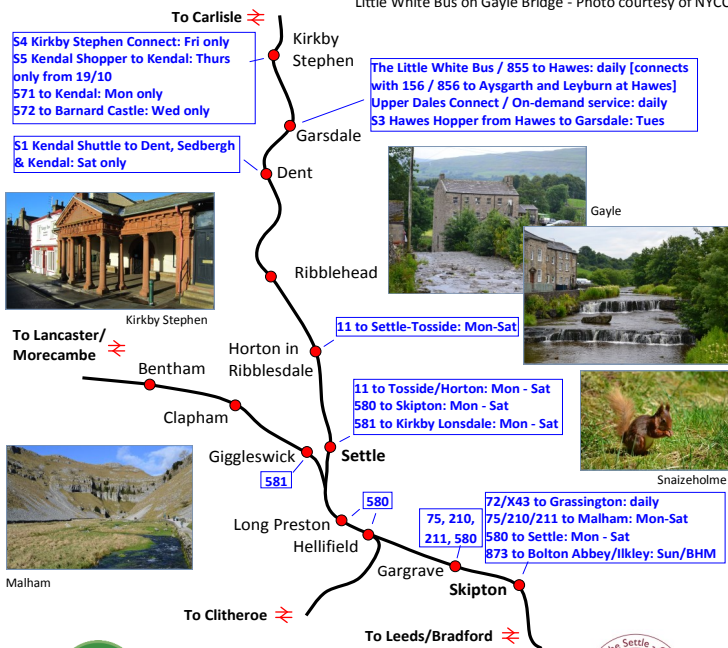

Winter DalesBus Services from the Settle-Carlisle Line

Little White Bus on Gayle Bridge - Photo courtesy of NYCC

For information on buses in the Yorkshire Dales visit www.dalesbus.org

For trains visit www.northernrailway.co.uk

Winter DalesBus Services from the Settle-Carlisle Line 2017-18

563: Appleby (The Sands)- Kirkby Thore - Penrith. Runs Mon - Fri only. 3 return services. www.stagecoachbus.com

Kirkby Stephen Connect 54: Sedbergh - Ravenstonedale - Kirkby Stephen Station (car park) - Kirkby Stephen. Runs Fridays only. Connection with 10:34 northbound train from Leeds at Kirkby Stephen and southbound trains at 12:49 and 15:00. 16 seat bus. www.westerndalesbus.co.uk

Kendal Shopper 55: Sedbergh - Kirkby Stephen - Kirkby Stephen Station entrance (on main road) - Ravenstonedale - Kendal. Runs on Thursdays only from 19/10/17. 3 return services. 16 seat bus. www.westerndalesbus.co.uk

The Little White Bus/855: Garsdale Station - Hardraw - Hawes - Gayle. Daily service. Principal departures from the train: Garsdale Station 10:25 [Mon-Fri]; 10:40 [Sat]; 10:45 [Sun] plus timetabled connections to other trains. Connections with 156/856 services at Hawes Market Place for Bainbridge, Aysgarth, Leyburn and villages in between. 16 seat bus. www.littlewhitebus.co.uk