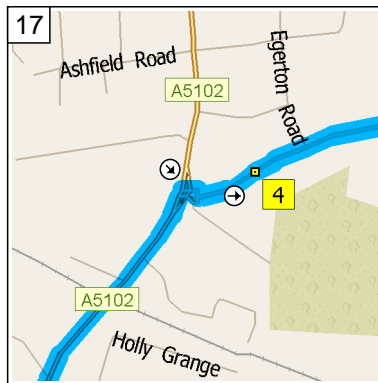

13
09:32 20.7 mi
At roundabout, take the SECOND exit onto A5143 [Bridge Lane] for 0.5 mi

14
09:33 21.3 mi
At roundabout, take the SECOND exit onto A5102 [Bramhall Lane South] for 0.3 mi

15
09:34 21.5 mi
At Bramhall Lane S, Bramhall, Stockport SK7 3, stay on A5102 [Bramhall Lane South] (North) for 0.6 mi

16
09:35 22.2 mi
Turn RIGHT (East) onto Woods Moor Lane for 32 yds

17
09:36 22.2 mi
Bear LEFT (East) onto Woods Moor Lane for 109 yds

18
09:37 22.3 mi
At Woods Moor Lane, Stockport SK3 8, stay on Woods Moor Lane (East) for 0.2 mi

09:38 22.4 mi
 Keep STRAIGHT onto
 Woodsmoor Lane [Woodfield
 Court] for 32 yds

09:38 22.5 mi
 Bear LEFT (North-East) onto
 Woodsmoor Lane for 0.4 mi

09:40 22.9 mi
 At Woods Moor Lane, Stockport
 SK2 7, stay on Woodsmoor
 Lane (North-East) for 32 yds

10:08 32.1 mi
Turn LEFT (South) onto A523 [London Road South] for 0.5 mi

10:09 32.6 mi
At 147 A523, Poynton, Stockport SK12 1, stay on A523 [London Road South] (South-West) for 1.7 mi

10:13 34.2 mi
At Mill Lane, Adlington, Macclesfield SK10 4, stay on A523 [London Road] (South) for 2.2 mi