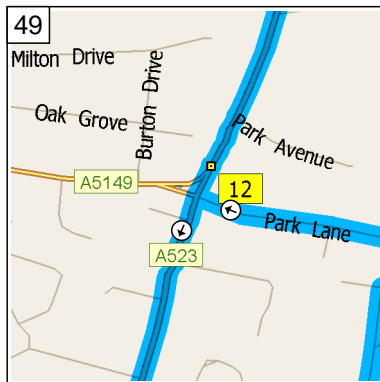

10:00 30.1 mi
Turn LEFT (East) onto Dickens Lane for 0.5 mi

10:02 30.5 mi
At 166 Dickens Lane, Poynton, Stockport SK12 1, stay on Dickens Lane (East) for 0.2 mi

10:02 30.7 mi
Turn LEFT (North) onto Waterloo Road for 0.3 mi

10:04 31.0 mi
At 57 Waterloo Rd, Poynton, Stockport SK12 1, stay on Waterloo Road (North-East) for 0.1 mi

10:04 31.1 mi
Turn LEFT (North) onto Coppice Road for 0.3 mi

10:05 31.4 mi
Road name changes to Park Lane for 164 yds

10:06 31.5 mi
Keep STRAIGHT onto Park Lane [Hockley Court] for 153 yds

10:06 31.6 mi
Bear RIGHT (West) onto Park Lane for 0.1 mi

10:07 31.7 mi
At 205 Park Lane, Poynton, Stockport SK12 1, stay on Park Lane (West) for 0.4 mi

10:08 32.1 mi
Turn LEFT (South) onto A523 [London Road South] for 0.5 mi

10:09 32.6 mi
At 147 A523, Poynton, Stockport SK12 1, stay on A523 [London Road South] (South-West) for 1.7 mi

10:13 34.2 mi
At Mill Lane, Adlington, Macclesfield SK10 4, stay on A523 [London Road] (South) for 2.2 mi