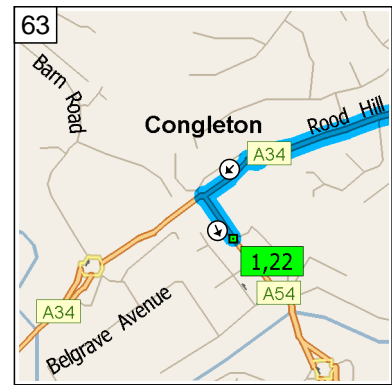

10:20 37.9 mi
 At Manchester Rd, Macclesfield SK10 2, stay on A538 [Manchester Road] (South) for 0.6 mi

10:21 38.5 mi
 Keep STRAIGHT onto Local road(s) for 10 yds

10:21 38.5 mi
 Turn RIGHT (West) onto A537 [Hibel Road] for 0.1 mi

10:21 38.6 mi
 At roundabout, take the SECOND exit onto A537 [Cumberland Street] for 0.5 mi

10:23 39.1 mi
 At roundabout, take the SECOND exit onto B5088 [Oxford Road] for 0.2 mi

10:23 39.3 mi
 At 104 Oxford Rd, Macclesfield SK11 8, stay on B5088 [Oxford Road] (South-West) for 0.4 mi

10:24 39.7 mi
 Bear RIGHT (South) onto A536 [Congleton Road] for 6.4 mi

10:35 46.1 mi
 Road name changes to A34 [Macclesfield Road] for 0.6 mi

10:36 46.6 mi
 Turn LEFT (South) onto A54 [Rood Hill] for 98 yds towards A34 / (M6) / (A534) / (A54) / Holmes Chapel / Nantwich / Newcastle