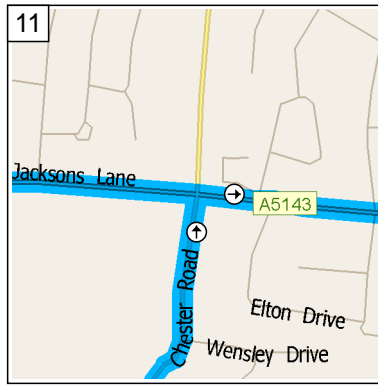

11
09:27 19.3 mi
Turn RIGHT (East) onto A5143 [Dean Lane] for 0.2 mi