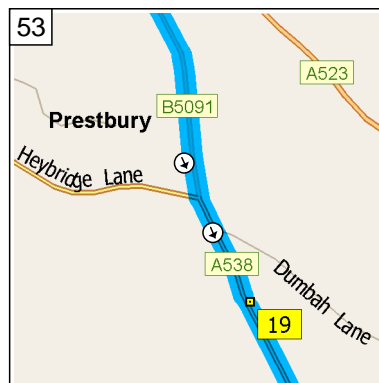

10:06 31.5 mi
Keep STRAIGHT onto Park Lane [Hockley Court] for 153 yds

10:06 31.6 mi
Bear RIGHT (West) onto Park Lane for 0.1 mi

10:07 31.7 mi
At 205 Park Lane, Poynton, Stockport SK12 1, stay on Park Lane (West) for 0.4 mi

10:08 32.1 mi
Turn LEFT (South) onto A523 [London Road South] for 0.5 mi

10:09 32.6 mi
At 147 A523, Poynton, Stockport SK12 1, stay on A523 [London Road South] (South-West) for 1.7 mi

10:13 34.2 mi
At Mill Lane, Adlington, Macclesfield SK10 4, stay on A523 [London Road] (South) for 2.2 mi

10:16 36.5 mi
At roundabout, take the THIRD exit onto B5091 [London Road] for 0.3 mi

10:17 36.8 mi
Keep STRAIGHT onto A538 [Manchester Road] for 0.1 mi

10:17 36.9 mi
At Manchester Rd, Prestbury, Macclesfield SK10 4, stay on A538 [Manchester Road] (South-East) for 1.0 mi

10:20 37.9 mi
 At Manchester Rd, Macclesfield SK10 2, stay on A538 [Manchester Road] (South) for 0.6 mi

10:21 38.5 mi
 Keep STRAIGHT onto Local road(s) for 10 yds

10:21 38.5 mi
 Turn RIGHT (West) onto A537 [Hibel Road] for 0.1 mi