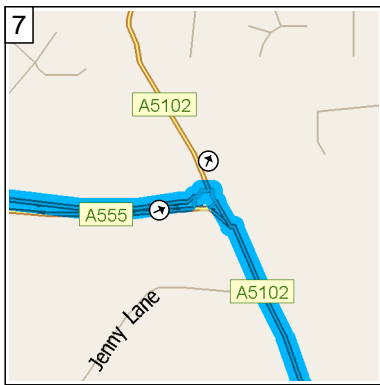

09:20 16.7 mi
At roundabout, take the SECOND exit onto A5102 [Woodford Road] for 0.4 mi