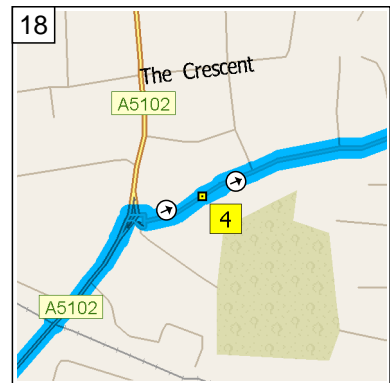

13
09:32 20.7 mi
At roundabout, take the SECOND exit onto A5143 [Bridge Lane] for 0.5 mi

14
09:33 21.3 mi
At roundabout, take the SECOND exit onto A5102 [Bramhall Lane South] for 0.3 mi

15
09:34 21.5 mi
At Bramhall Lane S, Bramhall, Stockport SK7 3, stay on A5102 [Bramhall Lane South] (North) for 0.6 mi

16
09:35 22.2 mi
Turn RIGHT (East) onto Woods Moor Lane for 32 yds

17
09:36 22.2 mi
Bear LEFT (East) onto Woods Moor Lane for 109 yds

18
09:37 22.3 mi
At Woods Moor Lane, Stockport SK3 8, stay on Woods Moor Lane (East) for 0.2 mi

09:38 22.4 mi
 Keep STRAIGHT onto
 Woodsmoor Lane [Woodfield
 Court] for 32 yds

09:38 22.5 mi
 Bear LEFT (North-East) onto
 Woodsmoor Lane for 0.4 mi

09:40 22.9 mi
 At Woods Moor Lane, Stockport
 SK2 7, stay on Woodsmoor
 Lane (North-East) for 32 yds

10:08 32.1 mi
Turn LEFT (South) onto A523 [London Road South] for 0.5 mi

10:09 32.6 mi
At 147 A523, Poynton, Stockport SK12 1, stay on A523 [London Road South] (South-West) for 1.7 mi

10:13 34.2 mi
At Mill Lane, Adlington, Macclesfield SK10 4, stay on A523 [London Road] (South) for 2.2 mi