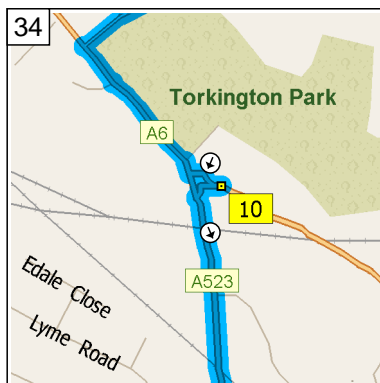

09:43 23.7 mi
 At 87 Nangreave Rd, Stockport
 SK2 6, stay on B6171
 [Nangreave Road] (East) for 0.4
 mi

09:44 24.1 mi
 Bear RIGHT (East) onto B6171
 [Hillcrest Road] for 0.4 mi

09:45 24.5 mi
 Turn RIGHT (East) onto A626
 [Marple Road] for 109 yds

09:46 24.6 mi
 At 61 Marple Rd, Stockport SK2 5, stay on A626 [Marple Road] (East) for 1.3 mi

09:49 25.9 mi
 Turn RIGHT (South) onto A627 [Offerton Road] for 0.2 mi

09:50 26.1 mi
 At Offerton Rd, Stockport SK2 5, stay on A627 [Offerton Road] (South-West) for 1.4 mi

09:53 27.5 mi
 Turn LEFT (South-East) onto A6 [London Road] for 0.2 mi

09:53 27.7 mi
 Turn LEFT (East) onto A6 [Buxton Road] for 54 yds

09:54 27.7 mi
 At A6, Hazel Grove, Stockport SK7 6, turn RIGHT (West) onto Local road(s) for 54 yds towards A523 / Poynton / Macclesfield

09:58 29.6 mi
Turn LEFT (East) onto Park Lane for 0.2 mi

09:59 29.8 mi
Turn RIGHT (South) onto Bulkeley Road for 0.1 mi

10:00 29.9 mi
At Clumber Rd, Poynton, Stockport SK12 1, bear RIGHT (South) onto Clumber Road for 0.2 mi