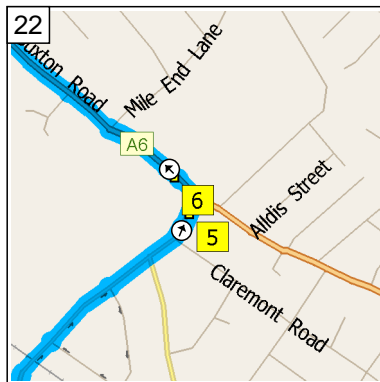

16
09:35 22.2 mi
Turn RIGHT (East) onto Woods Moor Lane for 32 yds

17
09:36 22.2 mi
Bear LEFT (East) onto Woods Moor Lane for 109 yds

18
09:37 22.3 mi
At Woods Moor Lane, Stockport SK3 8, stay on Woods Moor Lane (East) for 0.2 mi

09:38 22.4 mi
 Keep STRAIGHT onto
 Woodsmoor Lane [Woodfield
 Court] for 32 yds

09:38 22.5 mi
 Bear LEFT (North-East) onto
 Woodsmoor Lane for 0.4 mi

09:40 22.9 mi
 At Woods Moor Lane, Stockport
 SK2 7, stay on Woodsmoor
 Lane (North-East) for 32 yds

09:40 22.9 mi
 Turn LEFT (North-West) onto
 A6 [Buxton Road] for 43 yds

09:40 22.9 mi
 At A6, Stockport SK2 7, stay on
 A6 [Buxton Road] (West) for 0.5
 mi

09:42 23.4 mi
 Turn RIGHT (North-East) onto
 B6171 [Nangreave Road] for 0.3
 mi

10:08 32.1 mi
Turn LEFT (South) onto A523 [London Road South] for 0.5 mi

10:09 32.6 mi
At 147 A523, Poynton, Stockport SK12 1, stay on A523 [London Road South] (South-West) for 1.7 mi

10:13 34.2 mi
At Mill Lane, Adlington, Macclesfield SK10 4, stay on A523 [London Road] (South) for 2.2 mi