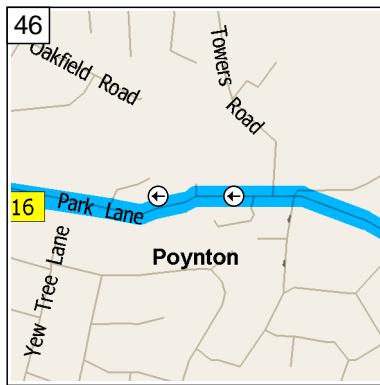

09:58 29.6 mi
Turn LEFT (East) onto Park Lane for 0.2 mi

09:59 29.8 mi
Turn RIGHT (South) onto Bulkeley Road for 0.1 mi

10:00 29.9 mi
At Clumber Rd, Poynton, Stockport SK12 1, bear RIGHT (South) onto Clumber Road for 0.2 mi

10:00 30.1 mi
Turn LEFT (East) onto Dickens Lane for 0.5 mi

10:02 30.5 mi
At 166 Dickens Lane, Poynton, Stockport SK12 1, stay on Dickens Lane (East) for 0.2 mi

10:02 30.7 mi
Turn LEFT (North) onto Waterloo Road for 0.3 mi

10:04 31.0 mi
At 57 Waterloo Rd, Poynton, Stockport SK12 1, stay on Waterloo Road (North-East) for 0.1 mi

10:04 31.1 mi
Turn LEFT (North) onto Coppice Road for 0.3 mi

10:05 31.4 mi
Road name changes to Park Lane for 164 yds

10:06 31.5 mi
Keep STRAIGHT onto Park Lane [Hockley Court] for 153 yds

10:06 31.6 mi
Bear RIGHT (West) onto Park Lane for 0.1 mi

10:07 31.7 mi
At 205 Park Lane, Poynton, Stockport SK12 1, stay on Park Lane (West) for 0.4 mi