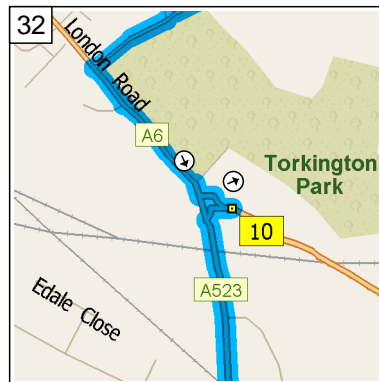

09:43 23.7 mi
 At 87 Nangreave Rd, Stockport
 SK2 6, stay on B6171
 [Nangreave Road] (East) for 0.4
 mi

09:44 24.1 mi
 Bear RIGHT (East) onto B6171
 [Hillcrest Road] for 0.4 mi

09:45 24.5 mi
 Turn RIGHT (East) onto A626
 [Marple Road] for 109 yds

09:46 24.6 mi
 At 61 Marple Rd, Stockport SK2 5, stay on A626 [Marple Road] (East) for 1.3 mi

09:49 25.9 mi
 Turn RIGHT (South) onto A627 [Offerton Road] for 0.2 mi

09:50 26.1 mi
 At Offerton Rd, Stockport SK2 5, stay on A627 [Offerton Road] (South-West) for 1.4 mi

09:53 27.5 mi
 Turn LEFT (South-East) onto A6 [London Road] for 0.2 mi

09:53 27.7 mi
 Turn LEFT (East) onto A6 [Buxton Road] for 54 yds

09:54 27.7 mi
 At A6, Hazel Grove, Stockport SK7 6, turn RIGHT (West) onto Local road(s) for 54 yds towards A523 / Poynton / Macclesfield

09:58 29.6 mi
Turn LEFT (East) onto Park Lane for 0.2 mi

09:59 29.8 mi
Turn RIGHT (South) onto Bulkeley Road for 0.1 mi

10:00 29.9 mi
At Clumber Rd, Poynton, Stockport SK12 1, bear RIGHT (South) onto Clumber Road for 0.2 mi