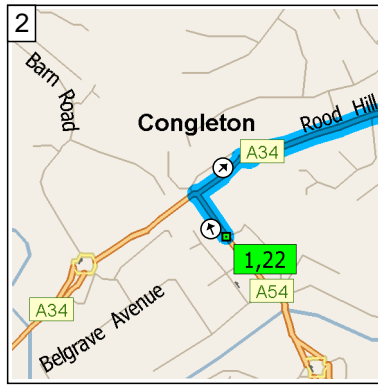

09:00 0.1 mi
Turn RIGHT (North-East) onto A34 [Rood Hill] for 8.0 mi towards A34 / (A536) / Macclesfield / Manchester