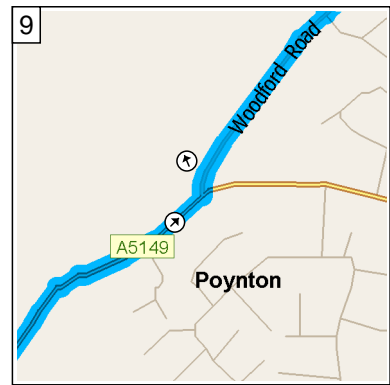

09:19 15.0 mi
 At roundabout, take the THIRD exit onto Ramp for 0.3 mi

09:19 15.3 mi
 Merge onto A555 for 1.4 mi

09:20 16.7 mi
 At roundabout, take the SECOND exit onto A5102 [Woodford Road] for 0.4 mi

09:21 17.1 mi
 At roundabout, take the FIRST exit onto A5149 [Chester Road] for 0.7 mi

09:23 17.8 mi
 Turn LEFT (North) onto A5149 [Woodford Road] for 1.2 mi

10
09:26 19.0 mi
Road name changes to Chester Road for 0.4 mi

11
09:27 19.3 mi
Turn RIGHT (East) onto A5143 [Dean Lane] for 0.2 mi

12
09:28 19.5 mi
At 60 Dean Lane, Hazel Grove, Stockport SK7 6, return West on A5143 [Dean Lane] for 1.2 mi

16
09:35 22.2 mi
Turn RIGHT (East) onto Woods Moor Lane for 32 yds

17
09:36 22.2 mi
Bear LEFT (East) onto Woods Moor Lane for 109 yds

18
09:37 22.3 mi
At Woods Moor Lane, Stockport SK3 8, stay on Woods Moor Lane (East) for 0.2 mi

10:08 32.1 mi
Turn LEFT (South) onto A523 [London Road South] for 0.5 mi

10:09 32.6 mi
At 147 A523, Poynton, Stockport SK12 1, stay on A523 [London Road South] (South-West) for 1.7 mi

10:13 34.2 mi
At Mill Lane, Adlington, Macclesfield SK10 4, stay on A523 [London Road] (South) for 2.2 mi