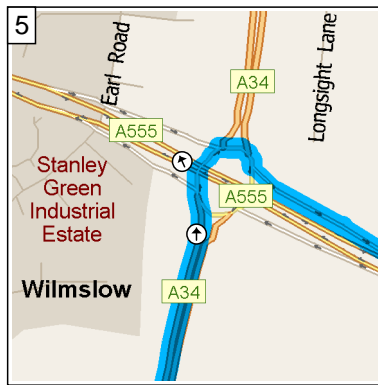

09:19 15.0 mi
At roundabout, take the THIRD exit onto Ramp for 0.3 mi