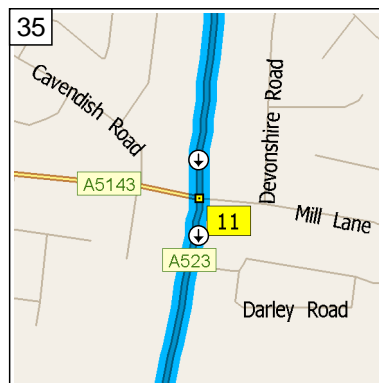

09:55 28.2 mi
At 89 A523, Hazel Grove, Stockport SK7 6, stay on A523 [Macclesfield Road] (South) for 1.3 mi