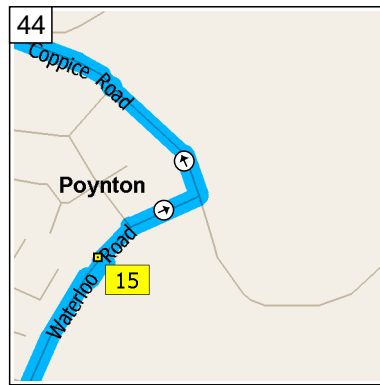

09:58 29.6 mi
Turn LEFT (East) onto Park Lane for 0.2 mi

09:59 29.8 mi
Turn RIGHT (South) onto Bulkeley Road for 0.1 mi

10:00 29.9 mi
At Clumber Rd, Poynton, Stockport SK12 1, bear RIGHT (South) onto Clumber Road for 0.2 mi

10:00 30.1 mi
Turn LEFT (East) onto Dickens Lane for 0.5 mi

10:02 30.5 mi
At 166 Dickens Lane, Poynton, Stockport SK12 1, stay on Dickens Lane (East) for 0.2 mi

10:02 30.7 mi
Turn LEFT (North) onto Waterloo Road for 0.3 mi

10:04 31.0 mi
At 57 Waterloo Rd, Poynton, Stockport SK12 1, stay on Waterloo Road (North-East) for 0.1 mi

10:04 31.1 mi
Turn LEFT (North) onto Coppice Road for 0.3 mi

10:05 31.4 mi
Road name changes to Park Lane for 164 yds

10:06 31.5 mi
Keep STRAIGHT onto Park Lane [Hockley Court] for 153 yds

10:06 31.6 mi
Bear RIGHT (West) onto Park Lane for 0.1 mi

10:07 31.7 mi
At 205 Park Lane, Poynton, Stockport SK12 1, stay on Park Lane (West) for 0.4 mi