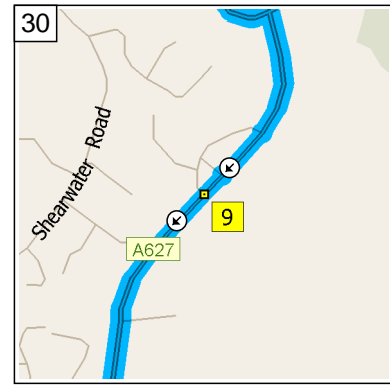

09:40 22.9 mi
 Turn LEFT (North-West) onto
 A6 [Buxton Road] for 43 yds

09:40 22.9 mi
 At A6, Stockport SK2 7, stay on
 A6 [Buxton Road] (West) for 0.5
 mi

09:42 23.4 mi
 Turn RIGHT (North-East) onto
 B6171 [Nangreave Road] for 0.3
 mi

09:43 23.7 mi
 At 87 Nangreave Rd, Stockport
 SK2 6, stay on B6171
 [Nangreave Road] (East) for 0.4
 mi

09:44 24.1 mi
 Bear RIGHT (East) onto B6171
 [Hillcrest Road] for 0.4 mi

09:45 24.5 mi
 Turn RIGHT (East) onto A626
 [Marple Road] for 109 yds

09:46 24.6 mi
 At 61 Marple Rd, Stockport SK2 5, stay on A626 [Marple Road] (East) for 1.3 mi

09:49 25.9 mi
 Turn RIGHT (South) onto A627 [Offerton Road] for 0.2 mi

09:50 26.1 mi
 At Offerton Rd, Stockport SK2 5, stay on A627 [Offerton Road] (South-West) for 1.4 mi

10:20 37.9 mi
 At Manchester Rd, Macclesfield SK10 2, stay on A538 [Manchester Road] (South) for 0.6 mi

10:21 38.5 mi
 Keep STRAIGHT onto Local road(s) for 10 yds

10:21 38.5 mi
 Turn RIGHT (West) onto A537 [Hibel Road] for 0.1 mi