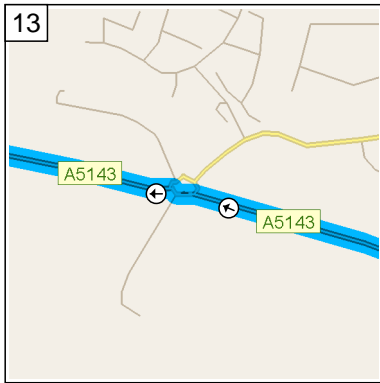

09:23 17.8 mi
 Turn LEFT (North) onto A5149 [Woodford Road] for 1.2 mi

10
09:26 19.0 mi
Road name changes to Chester Road for 0.4 mi

11
09:27 19.3 mi
Turn RIGHT (East) onto A5143 [Dean Lane] for 0.2 mi

12
09:28 19.5 mi
At 60 Dean Lane, Hazel Grove, Stockport SK7 6, return West on A5143 [Dean Lane] for 1.2 mi

13
09:32 20.7 mi
At roundabout, take the SECOND exit onto A5143 [Bridge Lane] for 0.5 mi

14
09:33 21.3 mi
At roundabout, take the SECOND exit onto A5102 [Bramhall Lane South] for 0.3 mi

15
09:34 21.5 mi
At Bramhall Lane S, Bramhall, Stockport SK7 3, stay on A5102 [Bramhall Lane South] (North) for 0.6 mi

16
09:35 22.2 mi
Turn RIGHT (East) onto Woods Moor Lane for 32 yds

17
09:36 22.2 mi
Bear LEFT (East) onto Woods Moor Lane for 109 yds

18
09:37 22.3 mi
At Woods Moor Lane, Stockport SK3 8, stay on Woods Moor Lane (East) for 0.2 mi

09:38 22.4 mi
 Keep STRAIGHT onto
 Woodsmoor Lane [Woodfield
 Court] for 32 yds

09:38 22.5 mi
 Bear LEFT (North-East) onto
 Woodsmoor Lane for 0.4 mi

09:40 22.9 mi
 At Woods Moor Lane, Stockport
 SK2 7, stay on Woodsmoor
 Lane (North-East) for 32 yds