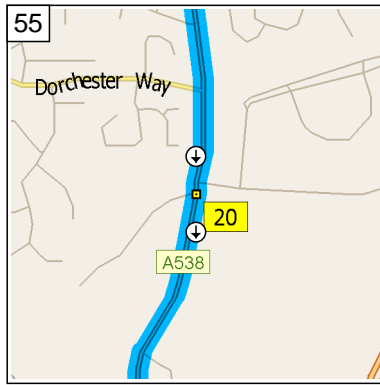

10:06 31.5 mi
Keep STRAIGHT onto Park Lane [Hockley Court] for 153 yds

10:06 31.6 mi
Bear RIGHT (West) onto Park Lane for 0.1 mi

10:07 31.7 mi
At 205 Park Lane, Poynton, Stockport SK12 1, stay on Park Lane (West) for 0.4 mi

10:08 32.1 mi
Turn LEFT (South) onto A523 [London Road South] for 0.5 mi

10:09 32.6 mi
At 147 A523, Poynton, Stockport SK12 1, stay on A523 [London Road South] (South-West) for 1.7 mi

10:13 34.2 mi
At Mill Lane, Adlington, Macclesfield SK10 4, stay on A523 [London Road] (South) for 2.2 mi

10:16 36.5 mi
At roundabout, take the THIRD exit onto B5091 [London Road] for 0.3 mi

10:17 36.8 mi
Keep STRAIGHT onto A538 [Manchester Road] for 0.1 mi

10:17 36.9 mi
At Manchester Rd, Prestbury, Macclesfield SK10 4, stay on A538 [Manchester Road] (South-East) for 1.0 mi

10:20 37.9 mi
 At Manchester Rd, Macclesfield SK10 2, stay on A538 [Manchester Road] (South) for 0.6 mi

10:21 38.5 mi
 Keep STRAIGHT onto Local road(s) for 10 yds

10:21 38.5 mi
 Turn RIGHT (West) onto A537 [Hibel Road] for 0.1 mi