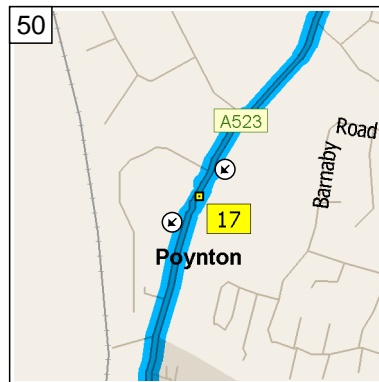

10:00 30.1 mi
Turn LEFT (East) onto Dickens Lane for 0.5 mi

10:02 30.5 mi
At 166 Dickens Lane, Poynton, Stockport SK12 1, stay on Dickens Lane (East) for 0.2 mi

10:02 30.7 mi
Turn LEFT (North) onto Waterloo Road for 0.3 mi

10:04 31.0 mi
At 57 Waterloo Rd, Poynton, Stockport SK12 1, stay on Waterloo Road (North-East) for 0.1 mi

10:04 31.1 mi
Turn LEFT (North) onto Coppice Road for 0.3 mi

10:05 31.4 mi
Road name changes to Park Lane for 164 yds

10:06 31.5 mi
Keep STRAIGHT onto Park Lane [Hockley Court] for 153 yds

10:06 31.6 mi
Bear RIGHT (West) onto Park Lane for 0.1 mi

10:07 31.7 mi
At 205 Park Lane, Poynton, Stockport SK12 1, stay on Park Lane (West) for 0.4 mi

10:08 32.1 mi
Turn LEFT (South) onto A523 [London Road South] for 0.5 mi

10:09 32.6 mi
At 147 A523, Poynton, Stockport SK12 1, stay on A523 [London Road South] (South-West) for 1.7 mi

10:13 34.2 mi
At Mill Lane, Adlington, Macclesfield SK10 4, stay on A523 [London Road] (South) for 2.2 mi