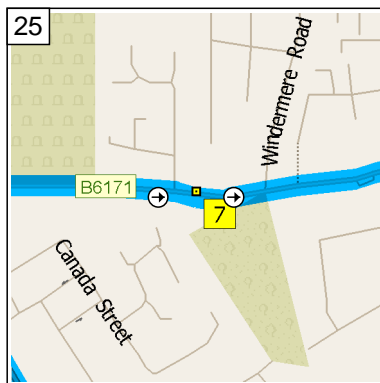

16
09:35 22.2 mi
Turn RIGHT (East) onto Woods Moor Lane for 32 yds

17
09:36 22.2 mi
Bear LEFT (East) onto Woods Moor Lane for 109 yds

18
09:37 22.3 mi
At Woods Moor Lane, Stockport SK3 8, stay on Woods Moor Lane (East) for 0.2 mi

09:38 22.4 mi
 Keep STRAIGHT onto
 Woodsmoor Lane [Woodfield
 Court] for 32 yds

09:38 22.5 mi
 Bear LEFT (North-East) onto
 Woodsmoor Lane for 0.4 mi

09:40 22.9 mi
 At Woods Moor Lane, Stockport
 SK2 7, stay on Woodsmoor
 Lane (North-East) for 32 yds

09:40 22.9 mi
 Turn LEFT (North-West) onto
 A6 [Buxton Road] for 43 yds

09:40 22.9 mi
 At A6, Stockport SK2 7, stay on
 A6 [Buxton Road] (West) for 0.5
 mi

09:42 23.4 mi
 Turn RIGHT (North-East) onto
 B6171 [Nangreave Road] for 0.3
 mi

09:43 23.7 mi
 At 87 Nangreave Rd, Stockport
 SK2 6, stay on B6171
 [Nangreave Road] (East) for 0.4
 mi

09:44 24.1 mi
 Bear RIGHT (East) onto B6171
 [Hillcrest Road] for 0.4 mi

09:45 24.5 mi
 Turn RIGHT (East) onto A626
 [Marple Road] for 109 yds