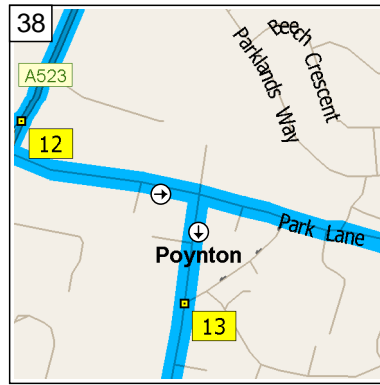

09:53 27.5 mi
 Turn LEFT (South-East) onto A6 [London Road] for 0.2 mi

09:53 27.7 mi
 Turn LEFT (East) onto A6 [Buxton Road] for 54 yds

09:54 27.7 mi
 At A6, Hazel Grove, Stockport SK7 6, turn RIGHT (West) onto Local road(s) for 54 yds towards A523 / Poynton / Macclesfield

09:54 27.7 mi
 Bear LEFT (South) onto A523 [Macclesfield Road] for 0.5 mi

09:55 28.2 mi
 At 89 A523, Hazel Grove, Stockport SK7 6, stay on A523 [Macclesfield Road] (South) for 1.3 mi

09:58 29.5 mi
 At 9 A523, Poynton, Stockport SK12 1, stay on A523 [London Road North] (South-West) for 76 yds

09:58 29.6 mi
Turn LEFT (East) onto Park Lane for 0.2 mi

09:59 29.8 mi
Turn RIGHT (South) onto Bulkeley Road for 0.1 mi

10:00 29.9 mi
At Clumber Rd, Poynton, Stockport SK12 1, bear RIGHT (South) onto Clumber Road for 0.2 mi

10:00 30.1 mi
Turn LEFT (East) onto Dickens Lane for 0.5 mi

10:02 30.5 mi
At 166 Dickens Lane, Poynton, Stockport SK12 1, stay on Dickens Lane (East) for 0.2 mi

10:02 30.7 mi
Turn LEFT (North) onto Waterloo Road for 0.3 mi