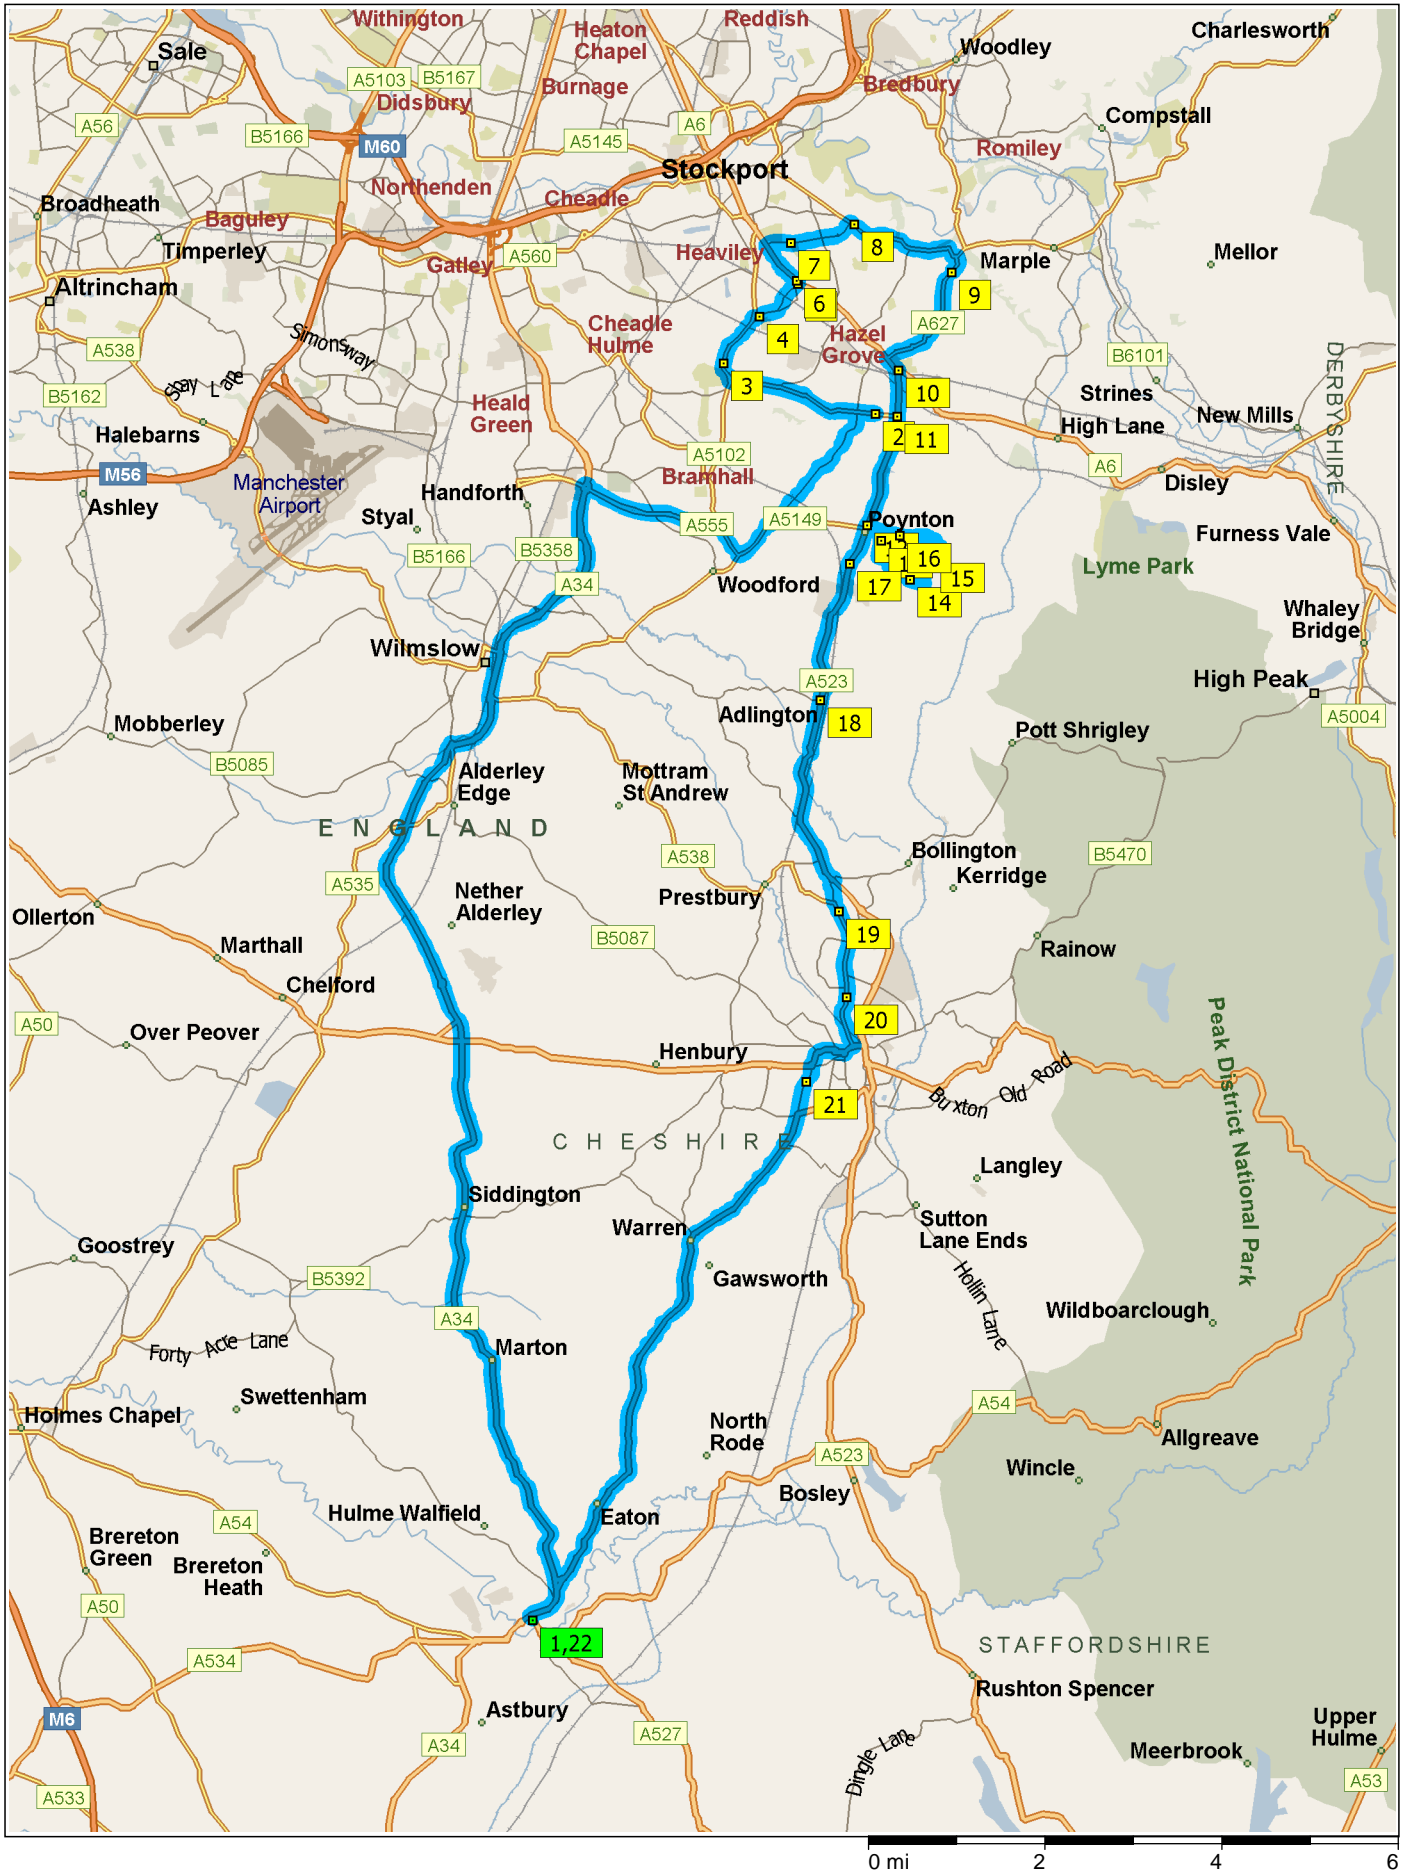

AH1

46.7 miles; 1 hour, 36 minutes

09:00 0.0 mi
 Depart Congleton on A54 [Rood Hill] (North) for 98 yds

09:00 0.1 mi
 Turn RIGHT (North-East) onto A34 [Rood Hill] for 8.0 mi towards A34 / (A536) / Macclesfield / Manchester

09:11 8.1 mi
 At roundabout, take the SECOND exit onto A34 [Alderley Edge and Nether Alderley By-pass] for 3.1 mi

09:15 11.2 mi
 At roundabout, take the SECOND exit onto A34 [Handforth by Pass] for 3.8 mi

09:19 15.0 mi
 At roundabout, take the THIRD exit onto Ramp for 0.3 mi

09:19 15.3 mi
 Merge onto A555 for 1.4 mi

09:20 16.7 mi
 At roundabout, take the SECOND exit onto A5102 [Woodford Road] for 0.4 mi

09:21 17.1 mi
 At roundabout, take the FIRST exit onto A5149 [Chester Road] for 0.7 mi

09:23 17.8 mi
 Turn LEFT (North) onto A5149 [Woodford Road] for 1.2 mi

10
09:26 19.0 mi
Road name changes to Chester Road for 0.4 mi

11
09:27 19.3 mi
Turn RIGHT (East) onto A5143 [Dean Lane] for 0.2 mi

12
09:28 19.5 mi
At 60 Dean Lane, Hazel Grove, Stockport SK7 6, return West on A5143 [Dean Lane] for 1.2 mi