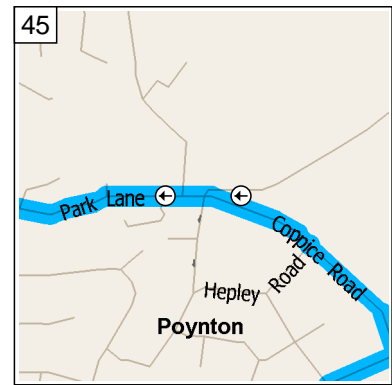

09:58 29.6 mi
Turn LEFT (East) onto Park Lane for 0.2 mi

09:59 29.8 mi
Turn RIGHT (South) onto Bulkeley Road for 0.1 mi

10:00 29.9 mi
At Clumber Rd, Poynton, Stockport SK12 1, bear RIGHT (South) onto Clumber Road for 0.2 mi

10:00 30.1 mi
Turn LEFT (East) onto Dickens Lane for 0.5 mi

10:02 30.5 mi
At 166 Dickens Lane, Poynton, Stockport SK12 1, stay on Dickens Lane (East) for 0.2 mi

10:02 30.7 mi
Turn LEFT (North) onto Waterloo Road for 0.3 mi

10:04 31.0 mi
At 57 Waterloo Rd, Poynton, Stockport SK12 1, stay on Waterloo Road (North-East) for 0.1 mi

10:04 31.1 mi
Turn LEFT (North) onto Coppice Road for 0.3 mi

10:05 31.4 mi
Road name changes to Park Lane for 164 yds

10:06 31.5 mi
Keep STRAIGHT onto Park Lane [Hockley Court] for 153 yds

10:06 31.6 mi
Bear RIGHT (West) onto Park Lane for 0.1 mi

10:07 31.7 mi
At 205 Park Lane, Poynton, Stockport SK12 1, stay on Park Lane (West) for 0.4 mi