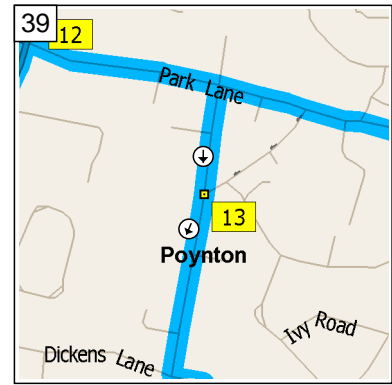

09:53 27.5 mi
 Turn LEFT (South-East) onto A6 [London Road] for 0.2 mi

09:53 27.7 mi
 Turn LEFT (East) onto A6 [Buxton Road] for 54 yds

09:54 27.7 mi
 At A6, Hazel Grove, Stockport SK7 6, turn RIGHT (West) onto Local road(s) for 54 yds towards A523 / Poynton / Macclesfield

09:54 27.7 mi
 Bear LEFT (South) onto A523 [Macclesfield Road] for 0.5 mi

09:55 28.2 mi
 At 89 A523, Hazel Grove, Stockport SK7 6, stay on A523 [Macclesfield Road] (South) for 1.3 mi

09:58 29.5 mi
 At 9 A523, Poynton, Stockport SK12 1, stay on A523 [London Road North] (South-West) for 76 yds

09:58 29.6 mi
Turn LEFT (East) onto Park Lane for 0.2 mi

09:59 29.8 mi
Turn RIGHT (South) onto Bulkeley Road for 0.1 mi

10:00 29.9 mi
At Clumber Rd, Poynton, Stockport SK12 1, bear RIGHT (South) onto Clumber Road for 0.2 mi

10:00 30.1 mi
Turn LEFT (East) onto Dickens Lane for 0.5 mi

10:02 30.5 mi
At 166 Dickens Lane, Poynton, Stockport SK12 1, stay on Dickens Lane (East) for 0.2 mi

10:02 30.7 mi
Turn LEFT (North) onto Waterloo Road for 0.3 mi