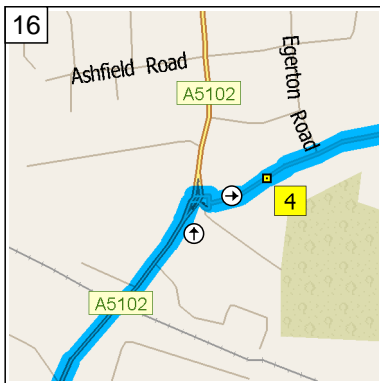

09:23 17.8 mi
 Turn LEFT (North) onto A5149 [Woodford Road] for 1.2 mi

10
09:26 19.0 mi
Road name changes to Chester Road for 0.4 mi

11
09:27 19.3 mi
Turn RIGHT (East) onto A5143 [Dean Lane] for 0.2 mi

12
09:28 19.5 mi
At 60 Dean Lane, Hazel Grove, Stockport SK7 6, return West on A5143 [Dean Lane] for 1.2 mi

13
09:32 20.7 mi
At roundabout, take the SECOND exit onto A5143 [Bridge Lane] for 0.5 mi

14
09:33 21.3 mi
At roundabout, take the SECOND exit onto A5102 [Bramhall Lane South] for 0.3 mi

15
09:34 21.5 mi
At Bramhall Lane S, Bramhall, Stockport SK7 3, stay on A5102 [Bramhall Lane South] (North) for 0.6 mi

16
09:35 22.2 mi
Turn RIGHT (East) onto Woods Moor Lane for 32 yds

17
09:36 22.2 mi
Bear LEFT (East) onto Woods Moor Lane for 109 yds

18
09:37 22.3 mi
At Woods Moor Lane, Stockport SK3 8, stay on Woods Moor Lane (East) for 0.2 mi

10:08 32.1 mi
Turn LEFT (South) onto A523 [London Road South] for 0.5 mi

10:09 32.6 mi
At 147 A523, Poynton, Stockport SK12 1, stay on A523 [London Road South] (South-West) for 1.7 mi

10:13 34.2 mi
At Mill Lane, Adlington, Macclesfield SK10 4, stay on A523 [London Road] (South) for 2.2 mi