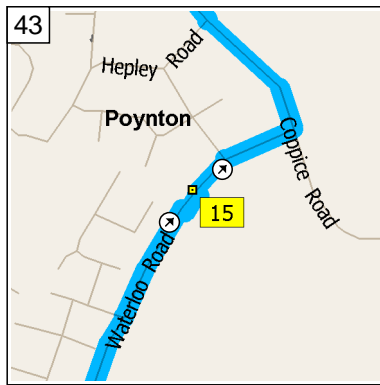

09:58 29.6 mi
Turn LEFT (East) onto Park Lane for 0.2 mi

09:59 29.8 mi
Turn RIGHT (South) onto Bulkeley Road for 0.1 mi

10:00 29.9 mi
At Clumber Rd, Poynton, Stockport SK12 1, bear RIGHT (South) onto Clumber Road for 0.2 mi

10:00 30.1 mi
Turn LEFT (East) onto Dickens Lane for 0.5 mi

10:02 30.5 mi
At 166 Dickens Lane, Poynton, Stockport SK12 1, stay on Dickens Lane (East) for 0.2 mi

10:02 30.7 mi
Turn LEFT (North) onto Waterloo Road for 0.3 mi

10:04 31.0 mi
At 57 Waterloo Rd, Poynton, Stockport SK12 1, stay on Waterloo Road (North-East) for 0.1 mi

10:04 31.1 mi
Turn LEFT (North) onto Coppice Road for 0.3 mi

10:05 31.4 mi
Road name changes to Park Lane for 164 yds

10:06 31.5 mi
Keep STRAIGHT onto Park Lane [Hockley Court] for 153 yds

10:06 31.6 mi
Bear RIGHT (West) onto Park Lane for 0.1 mi

10:07 31.7 mi
At 205 Park Lane, Poynton, Stockport SK12 1, stay on Park Lane (West) for 0.4 mi