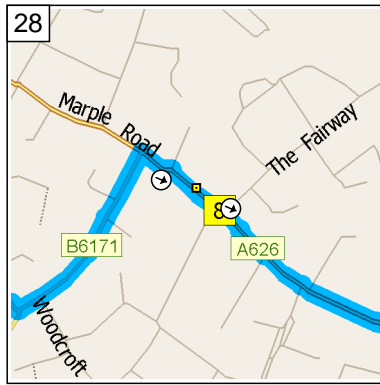

09:38 22.4 mi
 Keep STRAIGHT onto
 Woodsmoor Lane [Woodfield
 Court] for 32 yds

09:38 22.5 mi
 Bear LEFT (North-East) onto
 Woodsmoor Lane for 0.4 mi

09:40 22.9 mi
 At Woods Moor Lane, Stockport
 SK2 7, stay on Woodsmoor
 Lane (North-East) for 32 yds

09:40 22.9 mi
 Turn LEFT (North-West) onto
 A6 [Buxton Road] for 43 yds

09:40 22.9 mi
 At A6, Stockport SK2 7, stay on
 A6 [Buxton Road] (West) for 0.5
 mi

09:42 23.4 mi
 Turn RIGHT (North-East) onto
 B6171 [Nangreave Road] for 0.3
 mi

09:43 23.7 mi
 At 87 Nangreave Rd, Stockport
 SK2 6, stay on B6171
 [Nangreave Road] (East) for 0.4
 mi

09:44 24.1 mi
 Bear RIGHT (East) onto B6171
 [Hillcrest Road] for 0.4 mi

09:45 24.5 mi
 Turn RIGHT (East) onto A626
 [Marple Road] for 109 yds

09:46 24.6 mi
 At 61 Marple Rd, Stockport SK2 5, stay on A626 [Marple Road] (East) for 1.3 mi

09:49 25.9 mi
 Turn RIGHT (South) onto A627 [Offerton Road] for 0.2 mi

09:50 26.1 mi
 At Offerton Rd, Stockport SK2 5, stay on A627 [Offerton Road] (South-West) for 1.4 mi