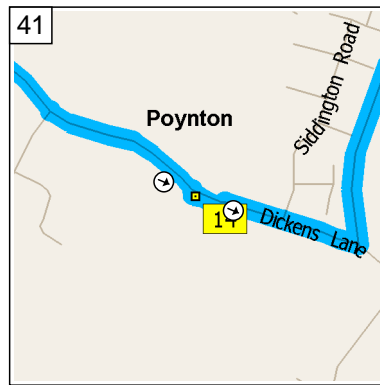

09:58 29.6 mi
Turn LEFT (East) onto Park Lane for 0.2 mi

09:59 29.8 mi
Turn RIGHT (South) onto Bulkeley Road for 0.1 mi

10:00 29.9 mi
At Clumber Rd, Poynton, Stockport SK12 1, bear RIGHT (South) onto Clumber Road for 0.2 mi

10:00 30.1 mi
Turn LEFT (East) onto Dickens Lane for 0.5 mi

10:02 30.5 mi
At 166 Dickens Lane, Poynton, Stockport SK12 1, stay on Dickens Lane (East) for 0.2 mi

10:02 30.7 mi
Turn LEFT (North) onto Waterloo Road for 0.3 mi

10:04 31.0 mi
At 57 Waterloo Rd, Poynton, Stockport SK12 1, stay on Waterloo Road (North-East) for 0.1 mi

10:04 31.1 mi
Turn LEFT (North) onto Coppice Road for 0.3 mi

10:05 31.4 mi
Road name changes to Park Lane for 164 yds

10:06 31.5 mi
Keep STRAIGHT onto Park Lane [Hockley Court] for 153 yds

10:06 31.6 mi
Bear RIGHT (West) onto Park Lane for 0.1 mi

10:07 31.7 mi
At 205 Park Lane, Poynton, Stockport SK12 1, stay on Park Lane (West) for 0.4 mi