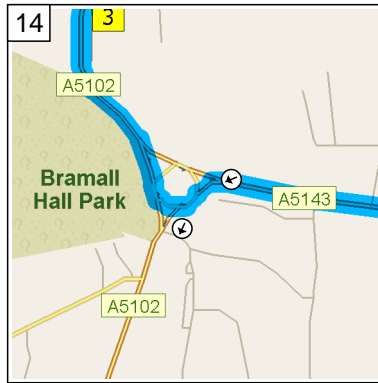

09:23 17.8 mi
 Turn LEFT (North) onto A5149 [Woodford Road] for 1.2 mi

10
09:26 19.0 mi
Road name changes to Chester Road for 0.4 mi

11
09:27 19.3 mi
Turn RIGHT (East) onto A5143 [Dean Lane] for 0.2 mi

12
09:28 19.5 mi
At 60 Dean Lane, Hazel Grove, Stockport SK7 6, return West on A5143 [Dean Lane] for 1.2 mi

13
09:32 20.7 mi
At roundabout, take the SECOND exit onto A5143 [Bridge Lane] for 0.5 mi

14
09:33 21.3 mi
At roundabout, take the SECOND exit onto A5102 [Bramhall Lane South] for 0.3 mi

15
09:34 21.5 mi
At Bramhall Lane S, Bramhall, Stockport SK7 3, stay on A5102 [Bramhall Lane South] (North) for 0.6 mi

16
09:35 22.2 mi
Turn RIGHT (East) onto Woods Moor Lane for 32 yds

17
09:36 22.2 mi
Bear LEFT (East) onto Woods Moor Lane for 109 yds

18
09:37 22.3 mi
At Woods Moor Lane, Stockport SK3 8, stay on Woods Moor Lane (East) for 0.2 mi

10:20 37.9 mi
 At Manchester Rd, Macclesfield SK10 2, stay on A538 [Manchester Road] (South) for 0.6 mi

10:21 38.5 mi
 Keep STRAIGHT onto Local road(s) for 10 yds

10:21 38.5 mi
 Turn RIGHT (West) onto A537 [Hibel Road] for 0.1 mi