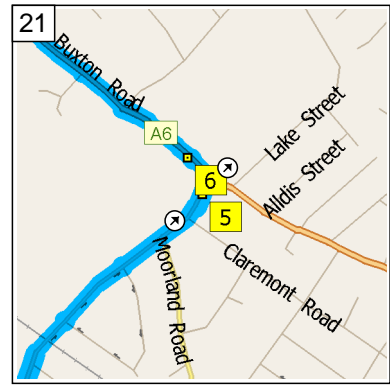

16
09:35 22.2 mi
Turn RIGHT (East) onto Woods Moor Lane for 32 yds

17
09:36 22.2 mi
Bear LEFT (East) onto Woods Moor Lane for 109 yds

18
09:37 22.3 mi
At Woods Moor Lane, Stockport SK3 8, stay on Woods Moor Lane (East) for 0.2 mi

09:38 22.4 mi
 Keep STRAIGHT onto
 Woodsmoor Lane [Woodfield
 Court] for 32 yds

09:38 22.5 mi
 Bear LEFT (North-East) onto
 Woodsmoor Lane for 0.4 mi

09:40 22.9 mi
 At Woods Moor Lane, Stockport
 SK2 7, stay on Woodsmoor
 Lane (North-East) for 32 yds

09:43 23.7 mi
 At 87 Nangreave Rd, Stockport
 SK2 6, stay on B6171
 [Nangreave Road] (East) for 0.4
 mi

09:44 24.1 mi
 Bear RIGHT (East) onto B6171
 [Hillcrest Road] for 0.4 mi

09:45 24.5 mi
 Turn RIGHT (East) onto A626
 [Marple Road] for 109 yds

10:08 32.1 mi
Turn LEFT (South) onto A523 [London Road South] for 0.5 mi

10:09 32.6 mi
At 147 A523, Poynton, Stockport SK12 1, stay on A523 [London Road South] (South-West) for 1.7 mi

10:13 34.2 mi
At Mill Lane, Adlington, Macclesfield SK10 4, stay on A523 [London Road] (South) for 2.2 mi