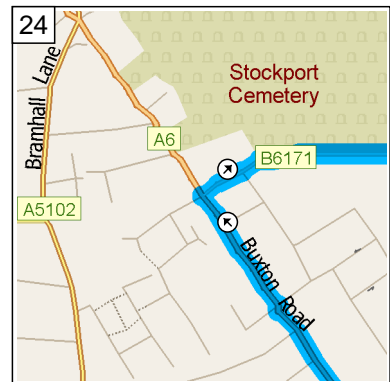

16
09:35 22.2 mi
Turn RIGHT (East) onto Woods Moor Lane for 32 yds

17
09:36 22.2 mi
Bear LEFT (East) onto Woods Moor Lane for 109 yds

18
09:37 22.3 mi
At Woods Moor Lane, Stockport SK3 8, stay on Woods Moor Lane (East) for 0.2 mi

09:38 22.4 mi
 Keep STRAIGHT onto
 Woodsmoor Lane [Woodfield
 Court] for 32 yds

09:38 22.5 mi
 Bear LEFT (North-East) onto
 Woodsmoor Lane for 0.4 mi

09:40 22.9 mi
 At Woods Moor Lane, Stockport
 SK2 7, stay on Woodsmoor
 Lane (North-East) for 32 yds

09:40 22.9 mi
 Turn LEFT (North-West) onto
 A6 [Buxton Road] for 43 yds

09:40 22.9 mi
 At A6, Stockport SK2 7, stay on
 A6 [Buxton Road] (West) for 0.5
 mi

09:42 23.4 mi
 Turn RIGHT (North-East) onto
 B6171 [Nangreave Road] for 0.3
 mi

09:43 23.7 mi
 At 87 Nangreave Rd, Stockport
 SK2 6, stay on B6171
 [Nangreave Road] (East) for 0.4
 mi

09:44 24.1 mi
 Bear RIGHT (East) onto B6171
 [Hillcrest Road] for 0.4 mi

09:45 24.5 mi
 Turn RIGHT (East) onto A626
 [Marple Road] for 109 yds