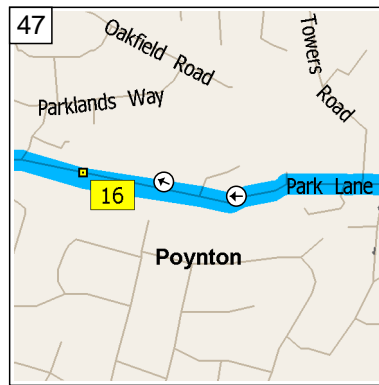

10:00 30.1 mi
Turn LEFT (East) onto Dickens Lane for 0.5 mi

10:02 30.5 mi
At 166 Dickens Lane, Poynton, Stockport SK12 1, stay on Dickens Lane (East) for 0.2 mi

10:02 30.7 mi
Turn LEFT (North) onto Waterloo Road for 0.3 mi

10:04 31.0 mi
At 57 Waterloo Rd, Poynton, Stockport SK12 1, stay on Waterloo Road (North-East) for 0.1 mi

10:04 31.1 mi
Turn LEFT (North) onto Coppice Road for 0.3 mi

10:05 31.4 mi
Road name changes to Park Lane for 164 yds

10:06 31.5 mi
Keep STRAIGHT onto Park Lane [Hockley Court] for 153 yds

10:06 31.6 mi
Bear RIGHT (West) onto Park Lane for 0.1 mi

10:07 31.7 mi
At 205 Park Lane, Poynton, Stockport SK12 1, stay on Park Lane (West) for 0.4 mi

10:08 32.1 mi
Turn LEFT (South) onto A523 [London Road South] for 0.5 mi

10:09 32.6 mi
At 147 A523, Poynton, Stockport SK12 1, stay on A523 [London Road South] (South-West) for 1.7 mi

10:13 34.2 mi
At Mill Lane, Adlington, Macclesfield SK10 4, stay on A523 [London Road] (South) for 2.2 mi