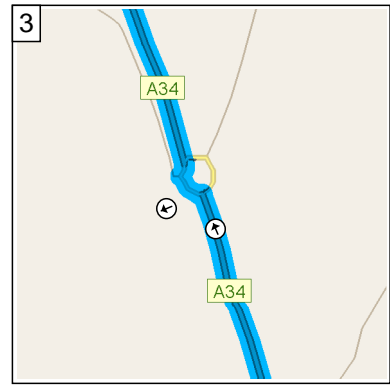

09:11 8.1 mi
 At roundabout, take the SECOND exit onto A34 [Alderley Edge and Nether Alderley By-pass] for 3.1 mi

09:15 11.2 mi
 At roundabout, take the SECOND exit onto A34 [Handforth by Pass] for 3.8 mi

10:08 32.1 mi
Turn LEFT (South) onto A523 [London Road South] for 0.5 mi

10:09 32.6 mi
At 147 A523, Poynton, Stockport SK12 1, stay on A523 [London Road South] (South-West) for 1.7 mi

10:13 34.2 mi
At Mill Lane, Adlington, Macclesfield SK10 4, stay on A523 [London Road] (South) for 2.2 mi

10:20 37.9 mi
 At Manchester Rd, Macclesfield SK10 2, stay on A538 [Manchester Road] (South) for 0.6 mi

10:21 38.5 mi
 Keep STRAIGHT onto Local road(s) for 10 yds

10:21 38.5 mi
 Turn RIGHT (West) onto A537 [Hibel Road] for 0.1 mi

10:24 39.7 mi
 Bear RIGHT (South) onto A536 [Congleton Road] for 6.4 mi

10:35 46.1 mi
 Road name changes to A34 [Macclesfield Road] for 0.6 mi

10:36 46.6 mi
 Turn LEFT (South) onto A54 [Rood Hill] for 98 yds towards A34 / (M6) / (A534) / (A54) / Holmes Chapel / Nantwich / Newcastle