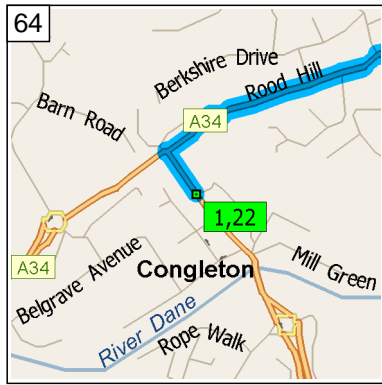

10:20 37.9 mi
 At Manchester Rd, Macclesfield SK10 2, stay on A538 [Manchester Road] (South) for 0.6 mi

10:21 38.5 mi
 Keep STRAIGHT onto Local road(s) for 10 yds

10:21 38.5 mi
 Turn RIGHT (West) onto A537 [Hibel Road] for 0.1 mi

10:21 38.6 mi
 At roundabout, take the SECOND exit onto A537 [Cumberland Street] for 0.5 mi

10:23 39.1 mi
 At roundabout, take the SECOND exit onto B5088 [Oxford Road] for 0.2 mi

10:23 39.3 mi
 At 104 Oxford Rd, Macclesfield SK11 8, stay on B5088 [Oxford Road] (South-West) for 0.4 mi

10:24 39.7 mi
 Bear RIGHT (South) onto A536 [Congleton Road] for 6.4 mi

10:35 46.1 mi
 Road name changes to A34 [Macclesfield Road] for 0.6 mi

10:36 46.6 mi
 Turn LEFT (South) onto A54 [Rood Hill] for 98 yds towards A34 / (M6) / (A534) / (A54) / Holmes Chapel / Nantwich / Newcastle