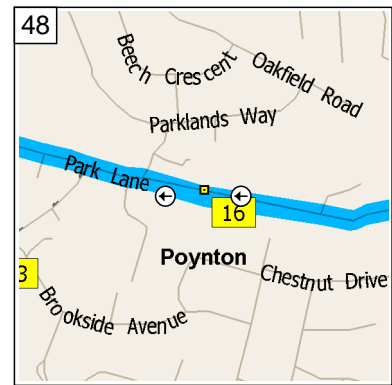

10:00 30.1 mi
Turn LEFT (East) onto Dickens Lane for 0.5 mi

10:02 30.5 mi
At 166 Dickens Lane, Poynton, Stockport SK12 1, stay on Dickens Lane (East) for 0.2 mi

10:02 30.7 mi
Turn LEFT (North) onto Waterloo Road for 0.3 mi

10:04 31.0 mi
At 57 Waterloo Rd, Poynton, Stockport SK12 1, stay on Waterloo Road (North-East) for 0.1 mi

10:04 31.1 mi
Turn LEFT (North) onto Coppice Road for 0.3 mi

10:05 31.4 mi
Road name changes to Park Lane for 164 yds

10:06 31.5 mi
Keep STRAIGHT onto Park Lane [Hockley Court] for 153 yds

10:06 31.6 mi
Bear RIGHT (West) onto Park Lane for 0.1 mi

10:07 31.7 mi
At 205 Park Lane, Poynton, Stockport SK12 1, stay on Park Lane (West) for 0.4 mi

10:08 32.1 mi
Turn LEFT (South) onto A523 [London Road South] for 0.5 mi

10:09 32.6 mi
At 147 A523, Poynton, Stockport SK12 1, stay on A523 [London Road South] (South-West) for 1.7 mi

10:13 34.2 mi
At Mill Lane, Adlington, Macclesfield SK10 4, stay on A523 [London Road] (South) for 2.2 mi