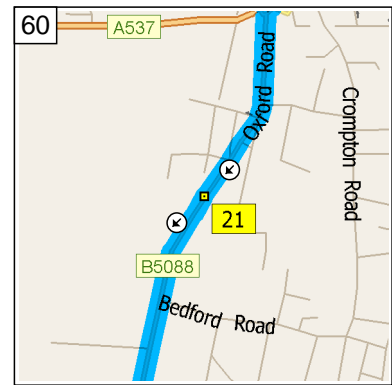

10:16 36.5 mi
At roundabout, take the THIRD exit onto B5091 [London Road] for 0.3 mi

10:17 36.8 mi
Keep STRAIGHT onto A538 [Manchester Road] for 0.1 mi

10:17 36.9 mi
At Manchester Rd, Prestbury, Macclesfield SK10 4, stay on A538 [Manchester Road] (South-East) for 1.0 mi

10:20 37.9 mi
 At Manchester Rd, Macclesfield SK10 2, stay on A538 [Manchester Road] (South) for 0.6 mi

10:21 38.5 mi
 Keep STRAIGHT onto Local road(s) for 10 yds

10:21 38.5 mi
 Turn RIGHT (West) onto A537 [Hibel Road] for 0.1 mi

10:21 38.6 mi
 At roundabout, take the SECOND exit onto A537 [Cumberland Street] for 0.5 mi

10:23 39.1 mi
 At roundabout, take the SECOND exit onto B5088 [Oxford Road] for 0.2 mi

10:23 39.3 mi
 At 104 Oxford Rd, Macclesfield SK11 8, stay on B5088 [Oxford Road] (South-West) for 0.4 mi

10:24 39.7 mi
 Bear RIGHT (South) onto A536 [Congleton Road] for 6.4 mi

10:35 46.1 mi
 Road name changes to A34 [Macclesfield Road] for 0.6 mi

10:36 46.6 mi
 Turn LEFT (South) onto A54 [Rood Hill] for 98 yds towards A34 / (M6) / (A534) / (A54) / Holmes Chapel / Nantwich / Newcastle