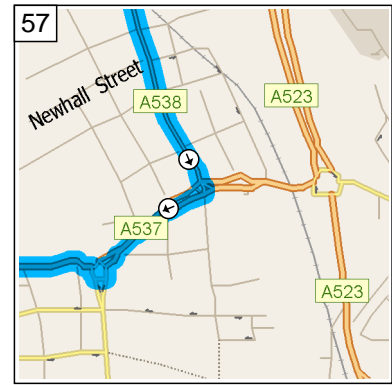

10:08 32.1 mi
Turn LEFT (South) onto A523 [London Road South] for 0.5 mi

10:09 32.6 mi
At 147 A523, Poynton, Stockport SK12 1, stay on A523 [London Road South] (South-West) for 1.7 mi

10:13 34.2 mi
At Mill Lane, Adlington, Macclesfield SK10 4, stay on A523 [London Road] (South) for 2.2 mi

10:16 36.5 mi
At roundabout, take the THIRD exit onto B5091 [London Road] for 0.3 mi

10:17 36.8 mi
Keep STRAIGHT onto A538 [Manchester Road] for 0.1 mi

10:17 36.9 mi
At Manchester Rd, Prestbury, Macclesfield SK10 4, stay on A538 [Manchester Road] (South-East) for 1.0 mi

10:20 37.9 mi
 At Manchester Rd, Macclesfield SK10 2, stay on A538 [Manchester Road] (South) for 0.6 mi

10:21 38.5 mi
 Keep STRAIGHT onto Local road(s) for 10 yds

10:21 38.5 mi
 Turn RIGHT (West) onto A537 [Hibel Road] for 0.1 mi

10:21 38.6 mi
 At roundabout, take the SECOND exit onto A537 [Cumberland Street] for 0.5 mi

10:23 39.1 mi
 At roundabout, take the SECOND exit onto B5088 [Oxford Road] for 0.2 mi

10:23 39.3 mi
 At 104 Oxford Rd, Macclesfield SK11 8, stay on B5088 [Oxford Road] (South-West) for 0.4 mi