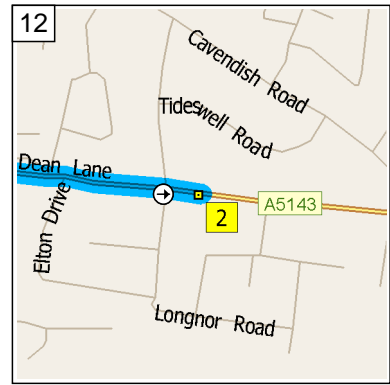

12
09:28 19.5 mi
At 60 Dean Lane, Hazel Grove, Stockport SK7 6, return West on A5143 [Dean Lane] for 1.2 mi