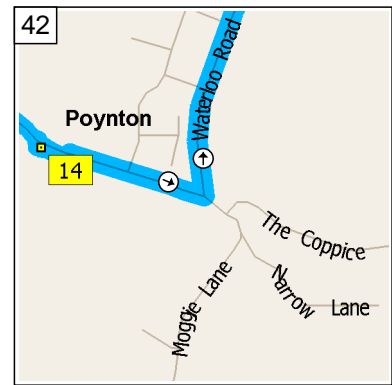

09:58 29.6 mi
Turn LEFT (East) onto Park Lane for 0.2 mi

09:59 29.8 mi
Turn RIGHT (South) onto Bulkeley Road for 0.1 mi

10:00 29.9 mi
At Clumber Rd, Poynton, Stockport SK12 1, bear RIGHT (South) onto Clumber Road for 0.2 mi

10:00 30.1 mi
Turn LEFT (East) onto Dickens Lane for 0.5 mi

10:02 30.5 mi
At 166 Dickens Lane, Poynton, Stockport SK12 1, stay on Dickens Lane (East) for 0.2 mi

10:02 30.7 mi
Turn LEFT (North) onto Waterloo Road for 0.3 mi

10:04 31.0 mi
At 57 Waterloo Rd, Poynton, Stockport SK12 1, stay on Waterloo Road (North-East) for 0.1 mi

10:04 31.1 mi
Turn LEFT (North) onto Coppice Road for 0.3 mi

10:05 31.4 mi
Road name changes to Park Lane for 164 yds

10:06 31.5 mi
Keep STRAIGHT onto Park Lane [Hockley Court] for 153 yds

10:06 31.6 mi
Bear RIGHT (West) onto Park Lane for 0.1 mi

10:07 31.7 mi
At 205 Park Lane, Poynton, Stockport SK12 1, stay on Park Lane (West) for 0.4 mi