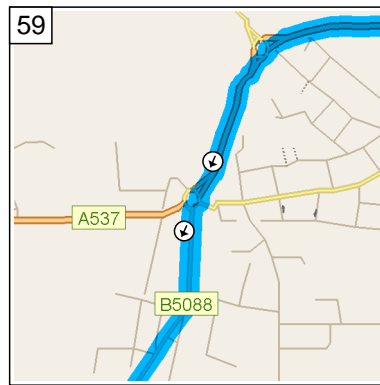

10:16 36.5 mi
At roundabout, take the THIRD exit onto B5091 [London Road] for 0.3 mi

10:17 36.8 mi
Keep STRAIGHT onto A538 [Manchester Road] for 0.1 mi

10:17 36.9 mi
At Manchester Rd, Prestbury, Macclesfield SK10 4, stay on A538 [Manchester Road] (South-East) for 1.0 mi

10:20 37.9 mi
 At Manchester Rd, Macclesfield SK10 2, stay on A538 [Manchester Road] (South) for 0.6 mi

10:21 38.5 mi
 Keep STRAIGHT onto Local road(s) for 10 yds

10:21 38.5 mi
 Turn RIGHT (West) onto A537 [Hibel Road] for 0.1 mi

10:21 38.6 mi
 At roundabout, take the SECOND exit onto A537 [Cumberland Street] for 0.5 mi

10:23 39.1 mi
 At roundabout, take the SECOND exit onto B5088 [Oxford Road] for 0.2 mi

10:23 39.3 mi
 At 104 Oxford Rd, Macclesfield SK11 8, stay on B5088 [Oxford Road] (South-West) for 0.4 mi

10:24 39.7 mi
 Bear RIGHT (South) onto A536 [Congleton Road] for 6.4 mi

10:35 46.1 mi
 Road name changes to A34 [Macclesfield Road] for 0.6 mi

10:36 46.6 mi
 Turn LEFT (South) onto A54 [Rood Hill] for 98 yds towards A34 / (M6) / (A534) / (A54) / Holmes Chapel / Nantwich / Newcastle