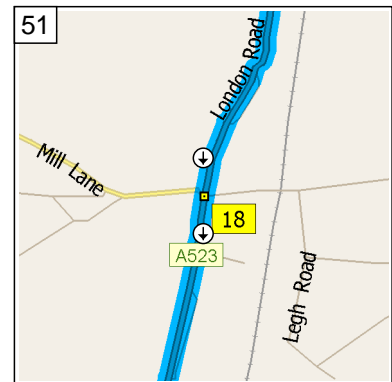

10:00 30.1 mi
Turn LEFT (East) onto Dickens Lane for 0.5 mi

10:02 30.5 mi
At 166 Dickens Lane, Poynton, Stockport SK12 1, stay on Dickens Lane (East) for 0.2 mi

10:02 30.7 mi
Turn LEFT (North) onto Waterloo Road for 0.3 mi

10:04 31.0 mi
At 57 Waterloo Rd, Poynton, Stockport SK12 1, stay on Waterloo Road (North-East) for 0.1 mi

10:04 31.1 mi
Turn LEFT (North) onto Coppice Road for 0.3 mi

10:05 31.4 mi
Road name changes to Park Lane for 164 yds

10:06 31.5 mi
Keep STRAIGHT onto Park Lane [Hockley Court] for 153 yds

10:06 31.6 mi
Bear RIGHT (West) onto Park Lane for 0.1 mi

10:07 31.7 mi
At 205 Park Lane, Poynton, Stockport SK12 1, stay on Park Lane (West) for 0.4 mi

10:08 32.1 mi
Turn LEFT (South) onto A523 [London Road South] for 0.5 mi

10:09 32.6 mi
At 147 A523, Poynton, Stockport SK12 1, stay on A523 [London Road South] (South-West) for 1.7 mi

10:13 34.2 mi
At Mill Lane, Adlington, Macclesfield SK10 4, stay on A523 [London Road] (South) for 2.2 mi