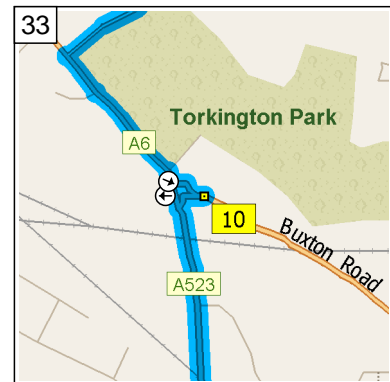

09:43 23.7 mi
 At 87 Nangreave Rd, Stockport
 SK2 6, stay on B6171
 [Nangreave Road] (East) for 0.4
 mi

09:44 24.1 mi
 Bear RIGHT (East) onto B6171
 [Hillcrest Road] for 0.4 mi

09:45 24.5 mi
 Turn RIGHT (East) onto A626
 [Marple Road] for 109 yds

09:46 24.6 mi
 At 61 Marple Rd, Stockport SK2 5, stay on A626 [Marple Road] (East) for 1.3 mi

09:49 25.9 mi
 Turn RIGHT (South) onto A627 [Offerton Road] for 0.2 mi

09:50 26.1 mi
 At Offerton Rd, Stockport SK2 5, stay on A627 [Offerton Road] (South-West) for 1.4 mi

09:53 27.5 mi
 Turn LEFT (South-East) onto A6 [London Road] for 0.2 mi

09:53 27.7 mi
 Turn LEFT (East) onto A6 [Buxton Road] for 54 yds

09:54 27.7 mi
 At A6, Hazel Grove, Stockport SK7 6, turn RIGHT (West) onto Local road(s) for 54 yds towards A523 / Poynton / Macclesfield

09:58 29.6 mi
Turn LEFT (East) onto Park Lane for 0.2 mi

09:59 29.8 mi
Turn RIGHT (South) onto Bulkeley Road for 0.1 mi

10:00 29.9 mi
At Clumber Rd, Poynton, Stockport SK12 1, bear RIGHT (South) onto Clumber Road for 0.2 mi