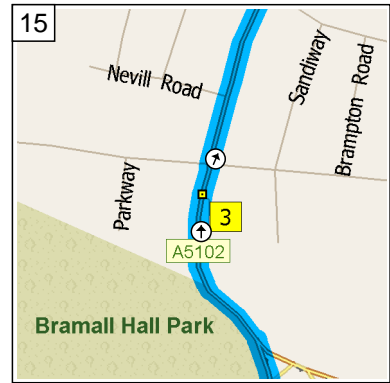

09:23 17.8 mi
 Turn LEFT (North) onto A5149 [Woodford Road] for 1.2 mi

10
09:26 19.0 mi
Road name changes to Chester Road for 0.4 mi

11
09:27 19.3 mi
Turn RIGHT (East) onto A5143 [Dean Lane] for 0.2 mi

12
09:28 19.5 mi
At 60 Dean Lane, Hazel Grove, Stockport SK7 6, return West on A5143 [Dean Lane] for 1.2 mi

13
09:32 20.7 mi
At roundabout, take the SECOND exit onto A5143 [Bridge Lane] for 0.5 mi

14
09:33 21.3 mi
At roundabout, take the SECOND exit onto A5102 [Bramhall Lane South] for 0.3 mi

15
09:34 21.5 mi
At Bramhall Lane S, Bramhall, Stockport SK7 3, stay on A5102 [Bramhall Lane South] (North) for 0.6 mi

16
09:35 22.2 mi
Turn RIGHT (East) onto Woods Moor Lane for 32 yds

17
09:36 22.2 mi
Bear LEFT (East) onto Woods Moor Lane for 109 yds

18
09:37 22.3 mi
At Woods Moor Lane, Stockport SK3 8, stay on Woods Moor Lane (East) for 0.2 mi

10:20 37.9 mi
 At Manchester Rd, Macclesfield SK10 2, stay on A538 [Manchester Road] (South) for 0.6 mi

10:21 38.5 mi
 Keep STRAIGHT onto Local road(s) for 10 yds

10:21 38.5 mi
 Turn RIGHT (West) onto A537 [Hibel Road] for 0.1 mi