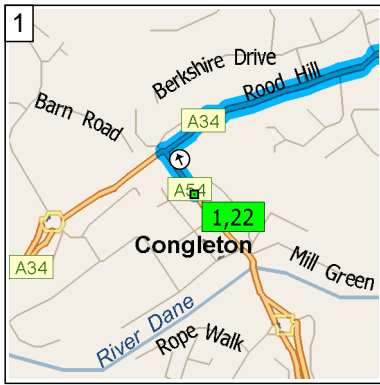

09:00 0.0 mi
Depart Congleton on A54 [Rood Hill] (North) for 98 yds