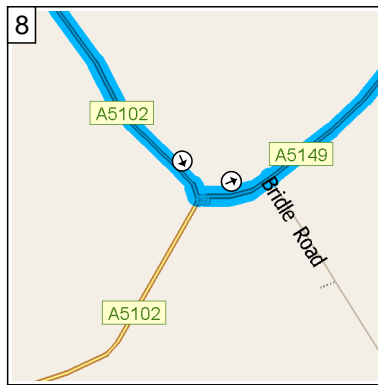

09:11 8.1 mi
 At roundabout, take the SECOND exit onto A34 [Alderley Edge and Nether Alderley By-pass] for 3.1 mi

09:15 11.2 mi
 At roundabout, take the SECOND exit onto A34 [Handforth by Pass] for 3.8 mi

09:19 15.0 mi
 At roundabout, take the THIRD exit onto Ramp for 0.3 mi

09:19 15.3 mi
 Merge onto A555 for 1.4 mi

09:20 16.7 mi
 At roundabout, take the SECOND exit onto A5102 [Woodford Road] for 0.4 mi

09:21 17.1 mi
 At roundabout, take the FIRST exit onto A5149 [Chester Road] for 0.7 mi

10:08 32.1 mi
Turn LEFT (South) onto A523 [London Road South] for 0.5 mi

10:09 32.6 mi
At 147 A523, Poynton, Stockport SK12 1, stay on A523 [London Road South] (South-West) for 1.7 mi

10:13 34.2 mi
At Mill Lane, Adlington, Macclesfield SK10 4, stay on A523 [London Road] (South) for 2.2 mi

10:20 37.9 mi
 At Manchester Rd, Macclesfield SK10 2, stay on A538 [Manchester Road] (South) for 0.6 mi

10:21 38.5 mi
 Keep STRAIGHT onto Local road(s) for 10 yds

10:21 38.5 mi
 Turn RIGHT (West) onto A537 [Hibel Road] for 0.1 mi