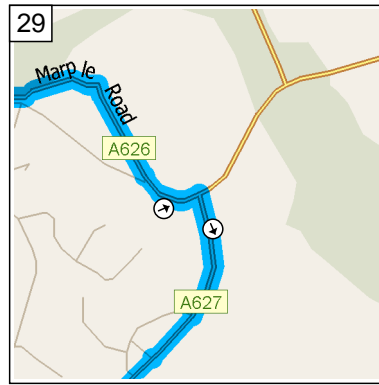

09:40 22.9 mi
 Turn LEFT (North-West) onto
 A6 [Buxton Road] for 43 yds

09:40 22.9 mi
 At A6, Stockport SK2 7, stay on
 A6 [Buxton Road] (West) for 0.5
 mi

09:42 23.4 mi
 Turn RIGHT (North-East) onto
 B6171 [Nangreave Road] for 0.3
 mi

09:43 23.7 mi
 At 87 Nangreave Rd, Stockport
 SK2 6, stay on B6171
 [Nangreave Road] (East) for 0.4
 mi

09:44 24.1 mi
 Bear RIGHT (East) onto B6171
 [Hillcrest Road] for 0.4 mi

09:45 24.5 mi
 Turn RIGHT (East) onto A626
 [Marple Road] for 109 yds

09:46 24.6 mi
 At 61 Marple Rd, Stockport SK2 5, stay on A626 [Marple Road] (East) for 1.3 mi

09:49 25.9 mi
 Turn RIGHT (South) onto A627 [Offerton Road] for 0.2 mi

09:50 26.1 mi
 At Offerton Rd, Stockport SK2 5, stay on A627 [Offerton Road] (South-West) for 1.4 mi

09:53 27.5 mi
 Turn LEFT (South-East) onto A6 [London Road] for 0.2 mi

09:53 27.7 mi
 Turn LEFT (East) onto A6 [Buxton Road] for 54 yds

09:54 27.7 mi
 At A6, Hazel Grove, Stockport SK7 6, turn RIGHT (West) onto Local road(s) for 54 yds towards A523 / Poynton / Macclesfield