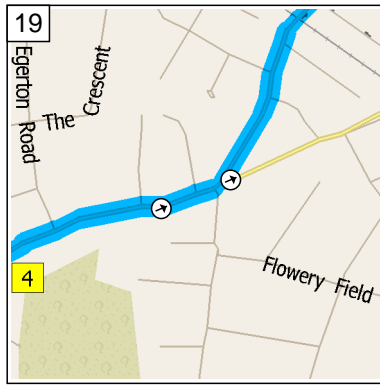

13
09:32 20.7 mi
At roundabout, take the SECOND exit onto A5143 [Bridge Lane] for 0.5 mi

14
09:33 21.3 mi
At roundabout, take the SECOND exit onto A5102 [Bramhall Lane South] for 0.3 mi

15
09:34 21.5 mi
At Bramhall Lane S, Bramhall, Stockport SK7 3, stay on A5102 [Bramhall Lane South] (North) for 0.6 mi

16
09:35 22.2 mi
Turn RIGHT (East) onto Woods Moor Lane for 32 yds

17
09:36 22.2 mi
Bear LEFT (East) onto Woods Moor Lane for 109 yds

18
09:37 22.3 mi
At Woods Moor Lane, Stockport SK3 8, stay on Woods Moor Lane (East) for 0.2 mi

09:38 22.4 mi
 Keep STRAIGHT onto
 Woodsmoor Lane [Woodfield
 Court] for 32 yds

09:38 22.5 mi
 Bear LEFT (North-East) onto
 Woodsmoor Lane for 0.4 mi

09:40 22.9 mi
 At Woods Moor Lane, Stockport
 SK2 7, stay on Woodsmoor
 Lane (North-East) for 32 yds

10:08 32.1 mi
Turn LEFT (South) onto A523 [London Road South] for 0.5 mi

10:09 32.6 mi
At 147 A523, Poynton, Stockport SK12 1, stay on A523 [London Road South] (South-West) for 1.7 mi

10:13 34.2 mi
At Mill Lane, Adlington, Macclesfield SK10 4, stay on A523 [London Road] (South) for 2.2 mi