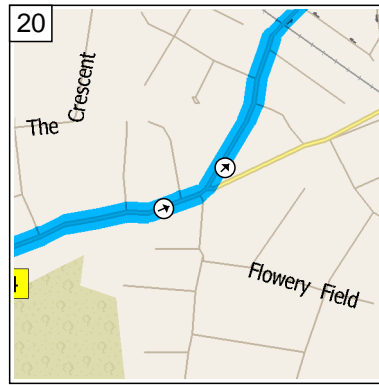

16
09:35 22.2 mi
Turn RIGHT (East) onto Woods Moor Lane for 32 yds

17
09:36 22.2 mi
Bear LEFT (East) onto Woods Moor Lane for 109 yds

18
09:37 22.3 mi
At Woods Moor Lane, Stockport SK3 8, stay on Woods Moor Lane (East) for 0.2 mi

09:38 22.4 mi
 Keep STRAIGHT onto
 Woodsmoor Lane [Woodfield
 Court] for 32 yds

09:38 22.5 mi
 Bear LEFT (North-East) onto
 Woodsmoor Lane for 0.4 mi

09:40 22.9 mi
 At Woods Moor Lane, Stockport
 SK2 7, stay on Woodsmoor
 Lane (North-East) for 32 yds

09:40 22.9 mi
 Turn LEFT (North-West) onto
 A6 [Buxton Road] for 43 yds

09:40 22.9 mi
 At A6, Stockport SK2 7, stay on
 A6 [Buxton Road] (West) for 0.5
 mi

09:42 23.4 mi
 Turn RIGHT (North-East) onto
 B6171 [Nangreave Road] for 0.3
 mi

09:43 23.7 mi
 At 87 Nangreave Rd, Stockport
 SK2 6, stay on B6171
 [Nangreave Road] (East) for 0.4
 mi

09:44 24.1 mi
 Bear RIGHT (East) onto B6171
 [Hillcrest Road] for 0.4 mi

09:45 24.5 mi
 Turn RIGHT (East) onto A626
 [Marple Road] for 109 yds