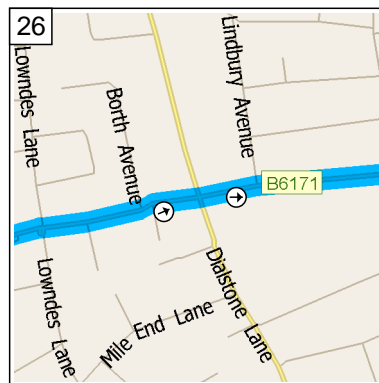

09:38 22.4 mi
 Keep STRAIGHT onto
 Woodsmoor Lane [Woodfield
 Court] for 32 yds

09:38 22.5 mi
 Bear LEFT (North-East) onto
 Woodsmoor Lane for 0.4 mi

09:40 22.9 mi
 At Woods Moor Lane, Stockport
 SK2 7, stay on Woodsmoor
 Lane (North-East) for 32 yds

09:40 22.9 mi
 Turn LEFT (North-West) onto
 A6 [Buxton Road] for 43 yds

09:40 22.9 mi
 At A6, Stockport SK2 7, stay on
 A6 [Buxton Road] (West) for 0.5
 mi

09:42 23.4 mi
 Turn RIGHT (North-East) onto
 B6171 [Nangreave Road] for 0.3
 mi

09:43 23.7 mi
 At 87 Nangreave Rd, Stockport
 SK2 6, stay on B6171
 [Nangreave Road] (East) for 0.4
 mi

09:44 24.1 mi
 Bear RIGHT (East) onto B6171
 [Hillcrest Road] for 0.4 mi

09:45 24.5 mi
 Turn RIGHT (East) onto A626
 [Marple Road] for 109 yds

09:46 24.6 mi
 At 61 Marple Rd, Stockport SK2 5, stay on A626 [Marple Road] (East) for 1.3 mi

09:49 25.9 mi
 Turn RIGHT (South) onto A627 [Offerton Road] for 0.2 mi

09:50 26.1 mi
 At Offerton Rd, Stockport SK2 5, stay on A627 [Offerton Road] (South-West) for 1.4 mi