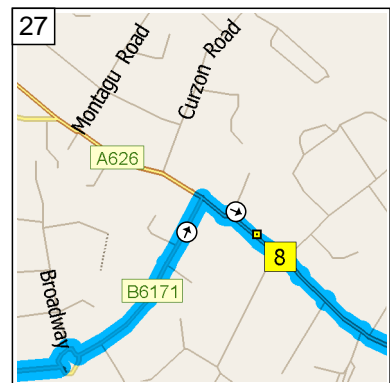

09:38 22.4 mi
 Keep STRAIGHT onto
 Woodsmoor Lane [Woodfield
 Court] for 32 yds

09:38 22.5 mi
 Bear LEFT (North-East) onto
 Woodsmoor Lane for 0.4 mi

09:40 22.9 mi
 At Woods Moor Lane, Stockport
 SK2 7, stay on Woodsmoor
 Lane (North-East) for 32 yds

09:40 22.9 mi
 Turn LEFT (North-West) onto
 A6 [Buxton Road] for 43 yds

09:40 22.9 mi
 At A6, Stockport SK2 7, stay on
 A6 [Buxton Road] (West) for 0.5
 mi

09:42 23.4 mi
 Turn RIGHT (North-East) onto
 B6171 [Nangreave Road] for 0.3
 mi

09:43 23.7 mi
 At 87 Nangreave Rd, Stockport
 SK2 6, stay on B6171
 [Nangreave Road] (East) for 0.4
 mi

09:44 24.1 mi
 Bear RIGHT (East) onto B6171
 [Hillcrest Road] for 0.4 mi

09:45 24.5 mi
 Turn RIGHT (East) onto A626
 [Marple Road] for 109 yds

09:46 24.6 mi
 At 61 Marple Rd, Stockport SK2 5, stay on A626 [Marple Road] (East) for 1.3 mi

09:49 25.9 mi
 Turn RIGHT (South) onto A627 [Offerton Road] for 0.2 mi

09:50 26.1 mi
 At Offerton Rd, Stockport SK2 5, stay on A627 [Offerton Road] (South-West) for 1.4 mi