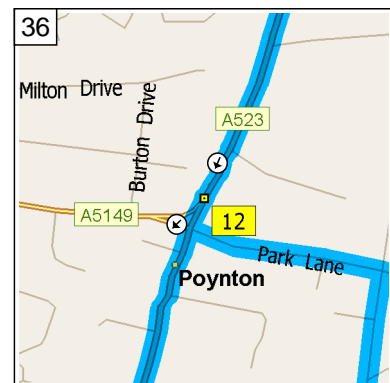

09:53 27.5 mi
 Turn LEFT (South-East) onto A6 [London Road] for 0.2 mi

09:53 27.7 mi
 Turn LEFT (East) onto A6 [Buxton Road] for 54 yds

09:54 27.7 mi
 At A6, Hazel Grove, Stockport SK7 6, turn RIGHT (West) onto Local road(s) for 54 yds towards A523 / Poynton / Macclesfield

09:54 27.7 mi
 Bear LEFT (South) onto A523 [Macclesfield Road] for 0.5 mi

09:55 28.2 mi
 At 89 A523, Hazel Grove, Stockport SK7 6, stay on A523 [Macclesfield Road] (South) for 1.3 mi

09:58 29.5 mi
 At 9 A523, Poynton, Stockport SK12 1, stay on A523 [London Road North] (South-West) for 76 yds

09:58 29.6 mi
Turn LEFT (East) onto Park Lane for 0.2 mi

09:59 29.8 mi
Turn RIGHT (South) onto Bulkeley Road for 0.1 mi

10:00 29.9 mi
At Clumber Rd, Poynton, Stockport SK12 1, bear RIGHT (South) onto Clumber Road for 0.2 mi

10:00 30.1 mi
Turn LEFT (East) onto Dickens Lane for 0.5 mi

10:02 30.5 mi
At 166 Dickens Lane, Poynton, Stockport SK12 1, stay on Dickens Lane (East) for 0.2 mi

10:02 30.7 mi
Turn LEFT (North) onto Waterloo Road for 0.3 mi