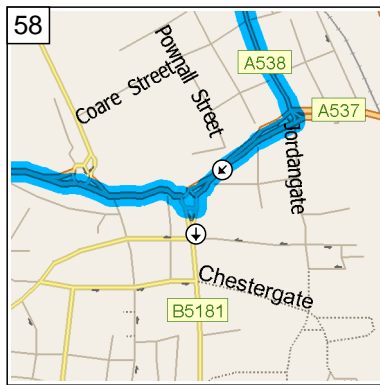

10:08 32.1 mi
Turn LEFT (South) onto A523 [London Road South] for 0.5 mi

10:09 32.6 mi
At 147 A523, Poynton, Stockport SK12 1, stay on A523 [London Road South] (South-West) for 1.7 mi

10:13 34.2 mi
At Mill Lane, Adlington, Macclesfield SK10 4, stay on A523 [London Road] (South) for 2.2 mi

10:16 36.5 mi
At roundabout, take the THIRD exit onto B5091 [London Road] for 0.3 mi

10:17 36.8 mi
Keep STRAIGHT onto A538 [Manchester Road] for 0.1 mi

10:17 36.9 mi
At Manchester Rd, Prestbury, Macclesfield SK10 4, stay on A538 [Manchester Road] (South-East) for 1.0 mi

10:20 37.9 mi
 At Manchester Rd, Macclesfield SK10 2, stay on A538 [Manchester Road] (South) for 0.6 mi

10:21 38.5 mi
 Keep STRAIGHT onto Local road(s) for 10 yds

10:21 38.5 mi
 Turn RIGHT (West) onto A537 [Hibel Road] for 0.1 mi

10:21 38.6 mi
 At roundabout, take the SECOND exit onto A537 [Cumberland Street] for 0.5 mi

10:23 39.1 mi
 At roundabout, take the SECOND exit onto B5088 [Oxford Road] for 0.2 mi

10:23 39.3 mi
 At 104 Oxford Rd, Macclesfield SK11 8, stay on B5088 [Oxford Road] (South-West) for 0.4 mi