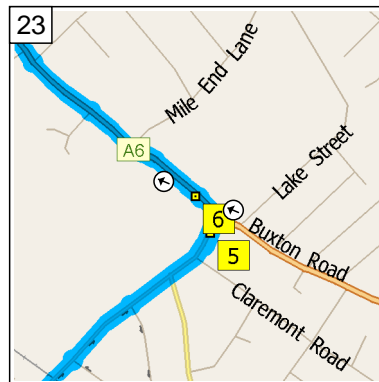

16
09:35 22.2 mi
Turn RIGHT (East) onto Woods Moor Lane for 32 yds

17
09:36 22.2 mi
Bear LEFT (East) onto Woods Moor Lane for 109 yds

18
09:37 22.3 mi
At Woods Moor Lane, Stockport SK3 8, stay on Woods Moor Lane (East) for 0.2 mi

09:38 22.4 mi
 Keep STRAIGHT onto
 Woodsmoor Lane [Woodfield
 Court] for 32 yds

09:38 22.5 mi
 Bear LEFT (North-East) onto
 Woodsmoor Lane for 0.4 mi

09:40 22.9 mi
 At Woods Moor Lane, Stockport
 SK2 7, stay on Woodsmoor
 Lane (North-East) for 32 yds

09:40 22.9 mi
 Turn LEFT (North-West) onto
 A6 [Buxton Road] for 43 yds

09:40 22.9 mi
 At A6, Stockport SK2 7, stay on
 A6 [Buxton Road] (West) for 0.5
 mi

09:42 23.4 mi
 Turn RIGHT (North-East) onto
 B6171 [Nangreave Road] for 0.3
 mi

09:43 23.7 mi
 At 87 Nangreave Rd, Stockport
 SK2 6, stay on B6171
 [Nangreave Road] (East) for 0.4
 mi

09:44 24.1 mi
 Bear RIGHT (East) onto B6171
 [Hillcrest Road] for 0.4 mi

09:45 24.5 mi
 Turn RIGHT (East) onto A626
 [Marple Road] for 109 yds