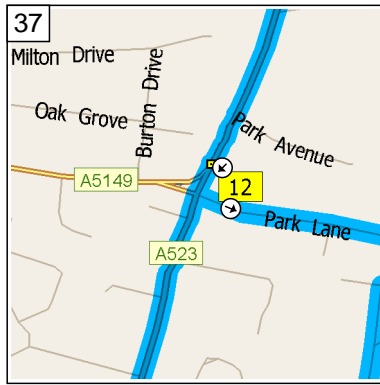

09:46 24.6 mi
 At 61 Marple Rd, Stockport SK2 5, stay on A626 [Marple Road] (East) for 1.3 mi

09:49 25.9 mi
 Turn RIGHT (South) onto A627 [Offerton Road] for 0.2 mi

09:50 26.1 mi
 At Offerton Rd, Stockport SK2 5, stay on A627 [Offerton Road] (South-West) for 1.4 mi

09:53 27.5 mi
 Turn LEFT (South-East) onto A6 [London Road] for 0.2 mi

09:53 27.7 mi
 Turn LEFT (East) onto A6 [Buxton Road] for 54 yds

09:54 27.7 mi
 At A6, Hazel Grove, Stockport SK7 6, turn RIGHT (West) onto Local road(s) for 54 yds towards A523 / Poynton / Macclesfield

09:58 29.6 mi
Turn LEFT (East) onto Park Lane for 0.2 mi

09:59 29.8 mi
Turn RIGHT (South) onto Bulkeley Road for 0.1 mi

10:00 29.9 mi
At Clumber Rd, Poynton, Stockport SK12 1, bear RIGHT (South) onto Clumber Road for 0.2 mi

10:00 30.1 mi
Turn LEFT (East) onto Dickens Lane for 0.5 mi

10:02 30.5 mi
At 166 Dickens Lane, Poynton, Stockport SK12 1, stay on Dickens Lane (East) for 0.2 mi

10:02 30.7 mi
Turn LEFT (North) onto Waterloo Road for 0.3 mi