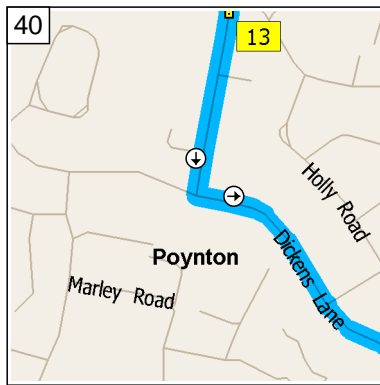

09:53 27.5 mi
 Turn LEFT (South-East) onto A6 [London Road] for 0.2 mi

09:53 27.7 mi
 Turn LEFT (East) onto A6 [Buxton Road] for 54 yds

09:54 27.7 mi
 At A6, Hazel Grove, Stockport SK7 6, turn RIGHT (West) onto Local road(s) for 54 yds towards A523 / Poynton / Macclesfield

09:54 27.7 mi
 Bear LEFT (South) onto A523 [Macclesfield Road] for 0.5 mi

09:55 28.2 mi
 At 89 A523, Hazel Grove, Stockport SK7 6, stay on A523 [Macclesfield Road] (South) for 1.3 mi

09:58 29.5 mi
 At 9 A523, Poynton, Stockport SK12 1, stay on A523 [London Road North] (South-West) for 76 yds

09:58 29.6 mi
Turn LEFT (East) onto Park Lane for 0.2 mi

09:59 29.8 mi
Turn RIGHT (South) onto Bulkeley Road for 0.1 mi

10:00 29.9 mi
At Clumber Rd, Poynton, Stockport SK12 1, bear RIGHT (South) onto Clumber Road for 0.2 mi

10:00 30.1 mi
Turn LEFT (East) onto Dickens Lane for 0.5 mi

10:02 30.5 mi
At 166 Dickens Lane, Poynton, Stockport SK12 1, stay on Dickens Lane (East) for 0.2 mi

10:02 30.7 mi
Turn LEFT (North) onto Waterloo Road for 0.3 mi