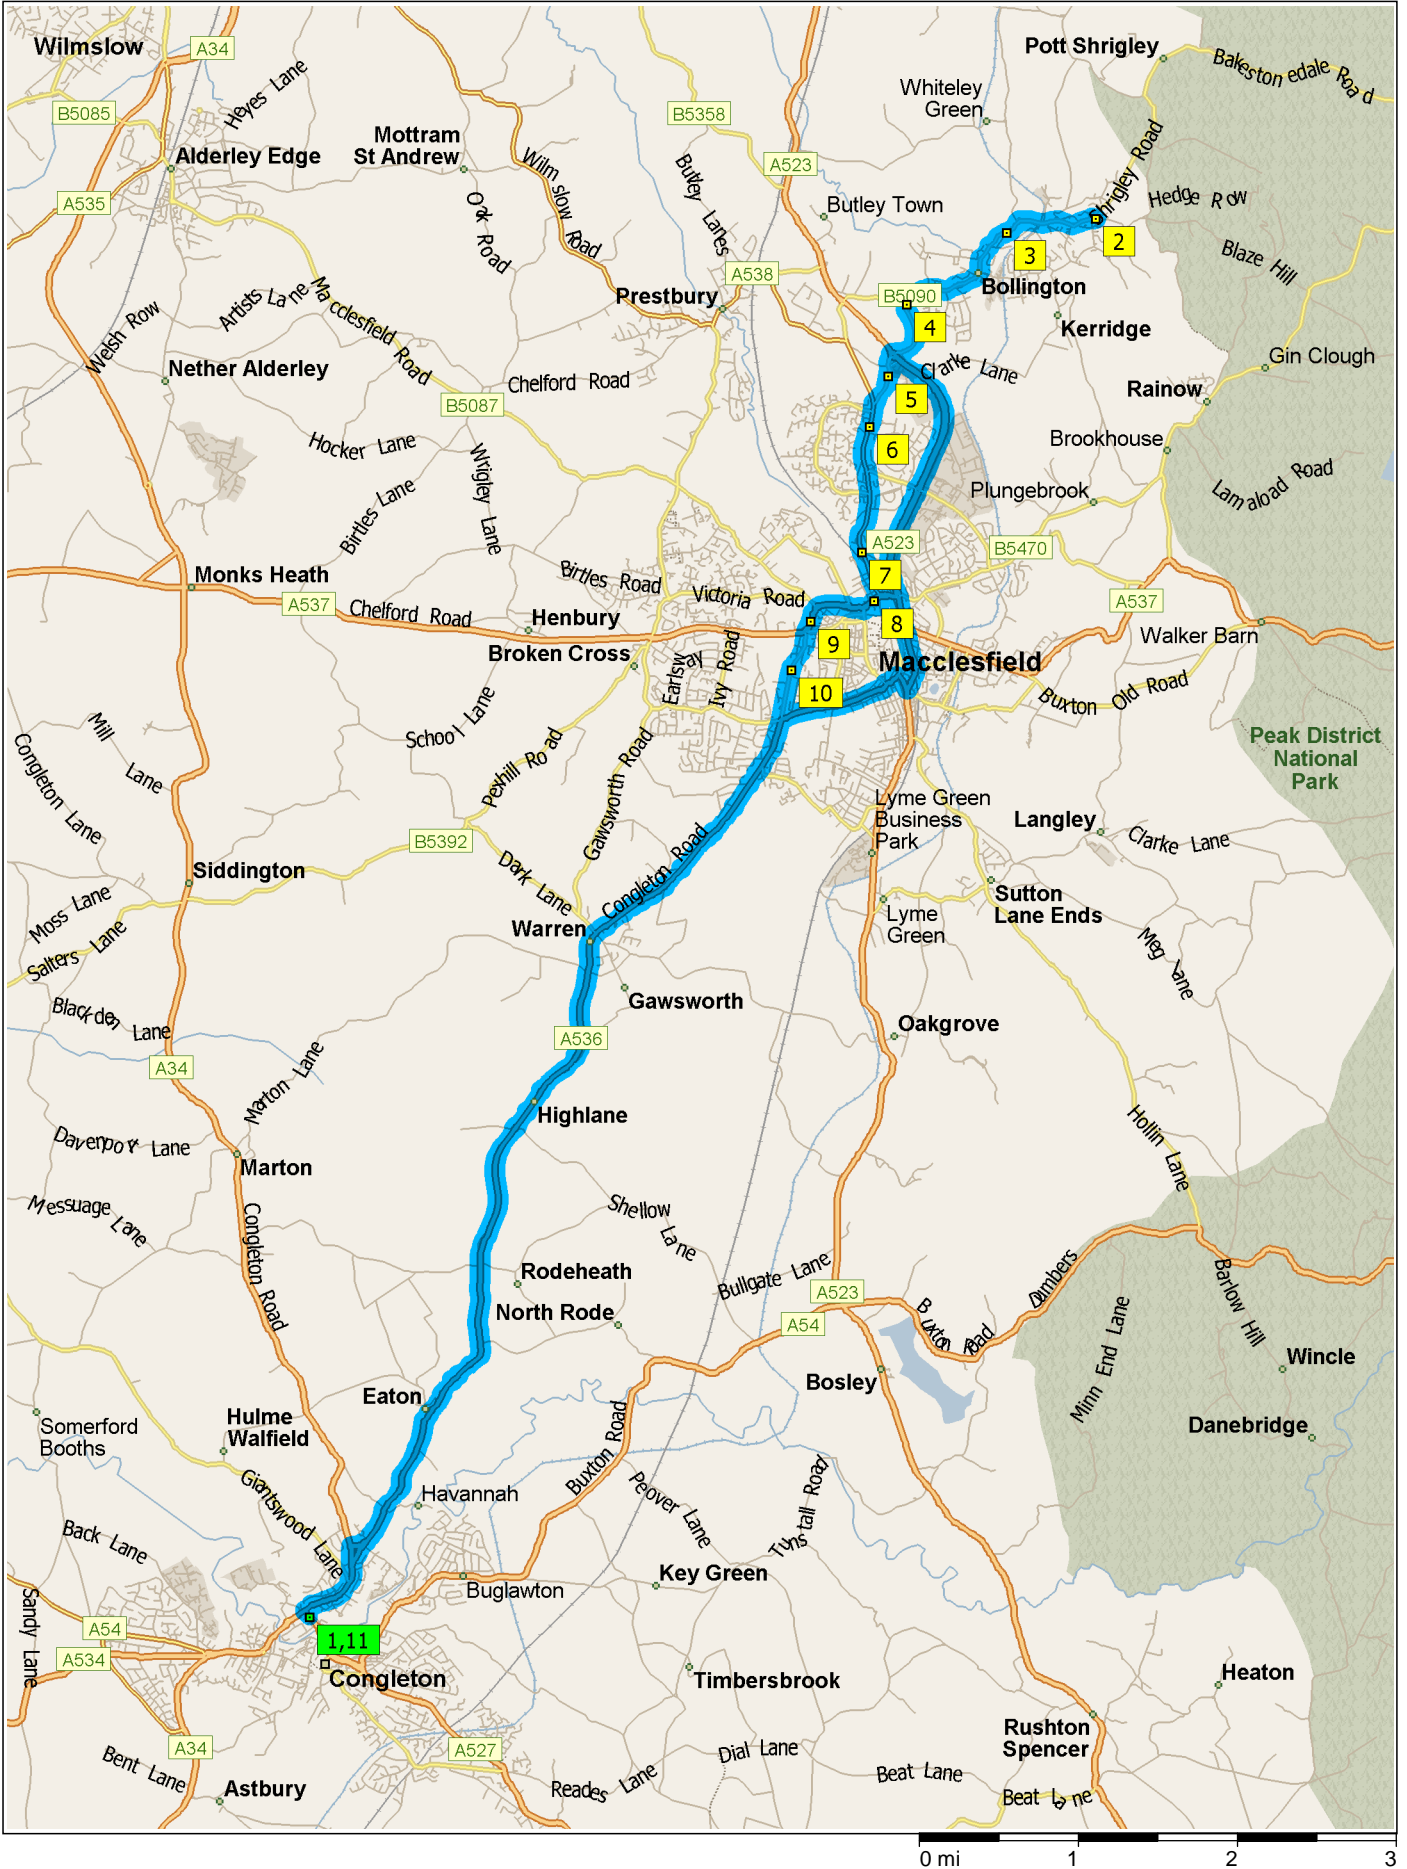

AH3

24.5 miles; 53 minutes

09:00 0.0 mi
Depart Congleton on A54 [Rood Hill] (North) for 98 yds

09:00 0.1 mi
Turn RIGHT (North-East) onto A34 [Rood Hill] for 0.6 mi towards A34 / (A536) / Macclesfield / Manchester

09:01 0.6 mi
Take Local road(s) (RIGHT) onto A34 for 87 yds

09:01 0.7 mi
Keep LEFT onto A536 [Macclesfield Road] for 7.1 mi

09:13 7.7 mi
At roundabout, take the SECOND exit onto A536 [Park Street] for 0.1 mi

09:17 10.5 mi
Bear LEFT (East) onto B5090 [Bollington Road] for 0.6 mi

09:18 11.1 mi
Bear RIGHT (East) onto B5090
[Henshall Road] for 0.3 mi

09:19 11.4 mi
Bear LEFT (North) onto B5090
[Wellington Road] for 0.5 mi

09:23 12.4 mi
Turn LEFT (South-West) onto
Shrigley Road for 21 yds

09:23 12.4 mi
Road name changes to B5090
[Palmerston Street] for 0.4 mi

09:25 12.9 mi
Keep STRAIGHT onto B5090
[Wellington Road] for 0.2 mi