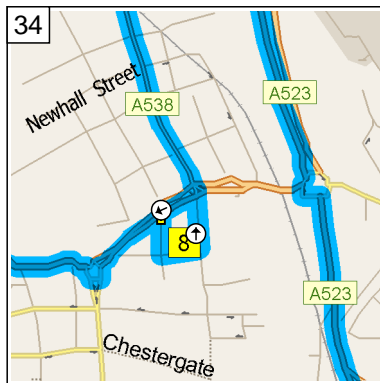

25
09:29 14.5 mi
At 10 Tythrington Lane, Macclesfield SK10 2, stay on B5090 [Tythrington Lane] (South) for 0.2 mi

26
09:30 14.7 mi
Turn LEFT (South) onto A538 [Manchester Road] for 0.1 mi

27
09:31 14.9 mi
At 66 A538, Macclesfield SK10 2, stay on A538 [Manchester Road] (South) for 0.8 mi

09:33 15.7 mi
At A538, Macclesfield SK10 2, stay on A538 [Beech Lane] (South) for 0.3 mi

09:34 16.0 mi
Keep STRAIGHT onto Local road(s) for 10 yds

09:34 16.0 mi
Road name changes to Jordangate for 98 yds

09:35 16.1 mi
Turn RIGHT (West) onto Cumberland Street, then immediately turn RIGHT (North) onto Brock Street for 131 yds

09:36 16.2 mi
At 100 Brock St, Macclesfield SK10 1, return South on Brock Street for 65 yds

09:36 16.2 mi
Turn LEFT (East) onto Cumberland Street, then immediately turn LEFT (North) onto Jordangate for 164 yds

09:37 16.3 mi
Turn LEFT (West) onto A537 [Hibel Road] for 0.1 mi

09:38 16.4 mi
At roundabout, take the SECOND exit onto A537 [Cumberland Street] for 0.4 mi