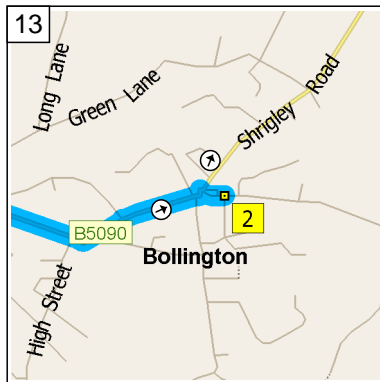

09:17 10.5 mi
Bear LEFT (East) onto B5090 [Bollington Road] for 0.6 mi

09:18 11.1 mi
Bear RIGHT (East) onto B5090
[Henshall Road] for 0.3 mi

09:19 11.4 mi
Bear LEFT (North) onto B5090
[Wellington Road] for 0.5 mi

09:21 11.9 mi
Keep STRAIGHT onto B5090
[Palmerston Street] for 0.4 mi

09:22 12.4 mi
Road name changes to Shrigley
Road for 21 yds

09:22 12.4 mi
Turn RIGHT (East) onto
Ingersley Road for 43 yds

09:23 12.4 mi
At Ingersley Rd, Bollington,
Macclesfield SK10 5, return
West on Ingersley Road for 43
yds

09:23 12.4 mi
Turn LEFT (South-West) onto
Shrigley Road for 21 yds

09:23 12.4 mi
Road name changes to B5090
[Palmerston Street] for 0.4 mi

09:25 12.9 mi
Keep STRAIGHT onto B5090
[Wellington Road] for 0.2 mi

09:36 16.2 mi
Turn LEFT (East) onto Cumberland Street, then immediately turn LEFT (North) onto Jordangate for 164 yds

09:37 16.3 mi
Turn LEFT (West) onto A537 [Hibel Road] for 0.1 mi

09:38 16.4 mi
At roundabout, take the SECOND exit onto A537 [Cumberland Street] for 0.4 mi