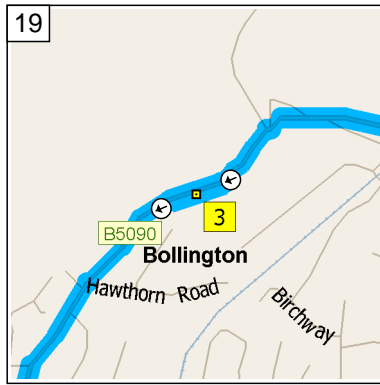

09:21 11.9 mi
Keep STRAIGHT onto B5090
[Palmerston Street] for 0.4 mi

09:22 12.4 mi
Road name changes to Shrigley
Road for 21 yds

09:22 12.4 mi
Turn RIGHT (East) onto
Ingersley Road for 43 yds

09:23 12.4 mi
At Ingersley Rd, Bollington,
Macclesfield SK10 5, return
West on Ingersley Road for 43
yds

09:23 12.4 mi
Turn LEFT (South-West) onto
Shrigley Road for 21 yds

09:23 12.4 mi
Road name changes to B5090
[Palmerston Street] for 0.4 mi

09:25 12.9 mi
Keep STRAIGHT onto B5090
[Wellington Road] for 0.2 mi

19
09:26 13.0 mi
At 36 Wellington Rd, Bollington, Macclesfield SK10 5, stay on B5090 [Wellington Road] (West) for 0.4 mi

20
09:27 13.4 mi
Bear RIGHT (South-West) onto B5090 [Henshall Road] for 0.3 mi

21
09:27 13.7 mi
Bear LEFT (West) onto B5090 [Bollington Road] for 0.2 mi

09:36 16.2 mi
Turn LEFT (East) onto Cumberland Street, then immediately turn LEFT (North) onto Jordangate for 164 yds

09:37 16.3 mi
Turn LEFT (West) onto A537 [Hibel Road] for 0.1 mi

09:38 16.4 mi
At roundabout, take the SECOND exit onto A537 [Cumberland Street] for 0.4 mi