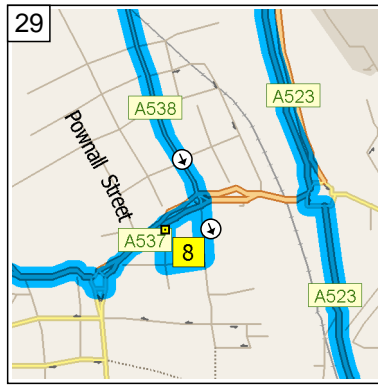

25
09:29 14.5 mi
At 10 Tythrington Lane, Macclesfield SK10 2, stay on B5090 [Tythrington Lane] (South) for 0.2 mi

26
09:30 14.7 mi
Turn LEFT (South) onto A538 [Manchester Road] for 0.1 mi

27
09:31 14.9 mi
At 66 A538, Macclesfield SK10 2, stay on A538 [Manchester Road] (South) for 0.8 mi

09:33 15.7 mi
At A538, Macclesfield SK10 2, stay on A538 [Beech Lane] (South) for 0.3 mi

09:34 16.0 mi
Keep STRAIGHT onto Local road(s) for 10 yds

09:34 16.0 mi
Road name changes to Jordangate for 98 yds

09:35 16.1 mi
Turn RIGHT (West) onto Cumberland Street, then immediately turn RIGHT (North) onto Brock Street for 131 yds

09:36 16.2 mi
At 100 Brock St, Macclesfield SK10 1, return South on Brock Street for 65 yds

09:36 16.2 mi
Turn LEFT (East) onto Cumberland Street, then immediately turn LEFT (North) onto Jordangate for 164 yds

09:37 16.3 mi
Turn LEFT (West) onto A537 [Hibel Road] for 0.1 mi

09:38 16.4 mi
At roundabout, take the SECOND exit onto A537 [Cumberland Street] for 0.4 mi