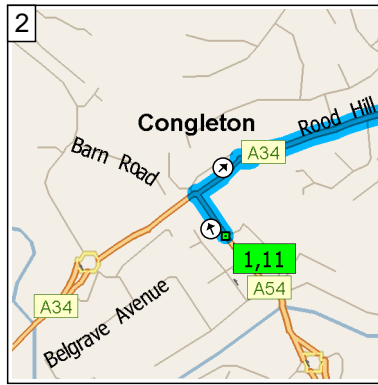

09:00 0.1 mi
Turn RIGHT (North-East) onto A34 [Rood Hill] for 0.6 mi towards A34 / (A536) / Macclesfield / Manchester