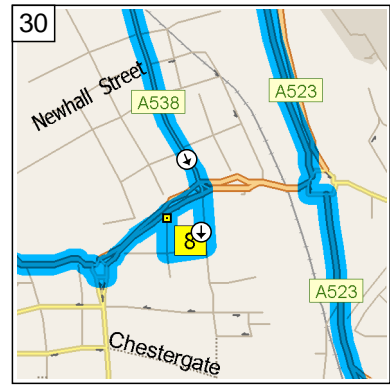

25
09:29 14.5 mi
At 10 Tythrington Lane, Macclesfield SK10 2, stay on B5090 [Tythrington Lane] (South) for 0.2 mi

26
09:30 14.7 mi
Turn LEFT (South) onto A538 [Manchester Road] for 0.1 mi

27
09:31 14.9 mi
At 66 A538, Macclesfield SK10 2, stay on A538 [Manchester Road] (South) for 0.8 mi

09:33 15.7 mi
At A538, Macclesfield SK10 2, stay on A538 [Beech Lane] (South) for 0.3 mi

09:34 16.0 mi
Keep STRAIGHT onto Local road(s) for 10 yds

09:34 16.0 mi
Road name changes to Jordangate for 98 yds

09:35 16.1 mi
Turn RIGHT (West) onto Cumberland Street, then immediately turn RIGHT (North) onto Brock Street for 131 yds

09:36 16.2 mi
At 100 Brock St, Macclesfield SK10 1, return South on Brock Street for 65 yds

09:36 16.2 mi
Turn LEFT (East) onto Cumberland Street, then immediately turn LEFT (North) onto Jordangate for 164 yds

09:37 16.3 mi
Turn LEFT (West) onto A537 [Hibel Road] for 0.1 mi

09:38 16.4 mi
At roundabout, take the SECOND exit onto A537 [Cumberland Street] for 0.4 mi