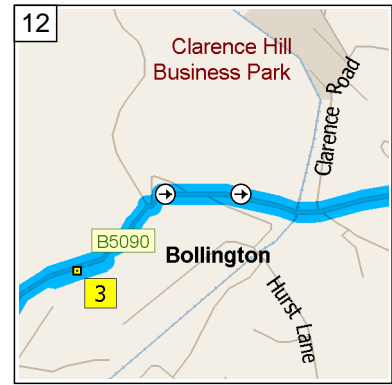

09:18 11.1 mi
Bear RIGHT (East) onto B5090
[Henshall Road] for 0.3 mi

09:19 11.4 mi
Bear LEFT (North) onto B5090
[Wellington Road] for 0.5 mi

09:21 11.9 mi
Keep STRAIGHT onto B5090
[Palmerston Street] for 0.4 mi

09:23 12.4 mi
Turn LEFT (South-West) onto
Shrigley Road for 21 yds

09:23 12.4 mi
Road name changes to B5090
[Palmerston Street] for 0.4 mi

09:25 12.9 mi
Keep STRAIGHT onto B5090
[Wellington Road] for 0.2 mi

09:36 16.2 mi
Turn LEFT (East) onto Cumberland Street, then immediately turn LEFT (North) onto Jordangate for 164 yds

09:37 16.3 mi
Turn LEFT (West) onto A537 [Hibel Road] for 0.1 mi

09:38 16.4 mi
At roundabout, take the SECOND exit onto A537 [Cumberland Street] for 0.4 mi

From	To	Method	Distance	Driving time
Congleton	Ingersley Rd, Bolling...	Quickest	12.4 miles	23 minutes
Ingersley Rd, Bolling...	36 Wellington Rd, B...	Quickest	0.6 miles	2 minutes
36 Wellington Rd, B...	58 Bollington Rd, Bo...	Quickest	0.9 miles	2 minutes
58 Bollington Rd, Bo...	10 Tytherington Lan...	Quickest	0.6 miles	1 minute
10 Tytherington Lan...	66 A538, Macclesfiel...	Quickest	623 yards	1 minute
66 A538, Macclesfiel...	A538, Macclesfield ...	Quickest	0.8 miles	2 minutes
A538, Macclesfield ...	100 Brock St, Maccl...	Quickest	787 yards	2 minutes
100 Brock St, Maccl...	A537, Macclesfield ...	Quickest	0.7 miles	3 minutes
A537, Macclesfield ...	99 Oxford Rd, Maccl...	Quickest	623 yards	Less than 1 minute
99 Oxford Rd, Maccl...	Congleton	Quickest	7.3 miles	12 minutes