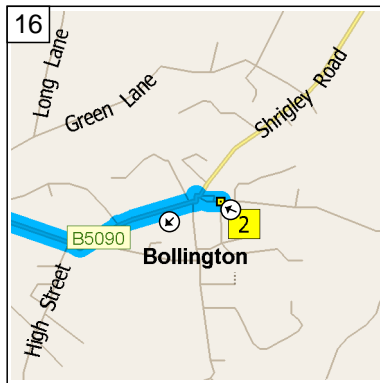

09:21 11.9 mi
Keep STRAIGHT onto B5090
[Palmerston Street] for 0.4 mi

09:22 12.4 mi
Road name changes to Shrigley
Road for 21 yds

09:22 12.4 mi
Turn RIGHT (East) onto
Ingersley Road for 43 yds

09:23 12.4 mi
At Ingersley Rd, Bollington,
Macclesfield SK10 5, return
West on Ingersley Road for 43
yds

09:23 12.4 mi
Turn LEFT (South-West) onto
Shrigley Road for 21 yds

09:23 12.4 mi
Road name changes to B5090
[Palmerston Street] for 0.4 mi

09:25 12.9 mi
Keep STRAIGHT onto B5090
[Wellington Road] for 0.2 mi

19
09:26 13.0 mi
At 36 Wellington Rd, Bollington, Macclesfield SK10 5, stay on B5090 [Wellington Road] (West) for 0.4 mi

20
09:27 13.4 mi
Bear RIGHT (South-West) onto B5090 [Henshall Road] for 0.3 mi

21
09:27 13.7 mi
Bear LEFT (West) onto B5090 [Bollington Road] for 0.2 mi

09:36 16.2 mi
Turn LEFT (East) onto Cumberland Street, then immediately turn LEFT (North) onto Jordangate for 164 yds

09:37 16.3 mi
Turn LEFT (West) onto A537 [Hibel Road] for 0.1 mi

09:38 16.4 mi
At roundabout, take the SECOND exit onto A537 [Cumberland Street] for 0.4 mi