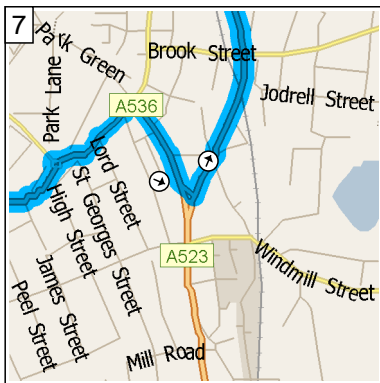

09:01 0.7 mi
 Keep LEFT onto A536 [Macclesfield Road] for 7.1 mi

09:13 7.7 mi
 At roundabout, take the SECOND exit onto A536 [Park Street] for 0.1 mi

09:13 7.8 mi
 Turn RIGHT (South-East) onto A536 [Park Green] for 0.1 mi

09:18 11.1 mi
Bear RIGHT (East) onto B5090
[Henshall Road] for 0.3 mi

09:19 11.4 mi
Bear LEFT (North) onto B5090
[Wellington Road] for 0.5 mi

09:21 11.9 mi
Keep STRAIGHT onto B5090
[Palmerston Street] for 0.4 mi

09:36 16.2 mi
Turn LEFT (East) onto Cumberland Street, then immediately turn LEFT (North) onto Jordangate for 164 yds

09:37 16.3 mi
Turn LEFT (West) onto A537 [Hibel Road] for 0.1 mi

09:38 16.4 mi
At roundabout, take the SECOND exit onto A537 [Cumberland Street] for 0.4 mi

Distance by state/province

State/Province	Distance	Driving time
United Kingdom	24.5 miles	53 minutes