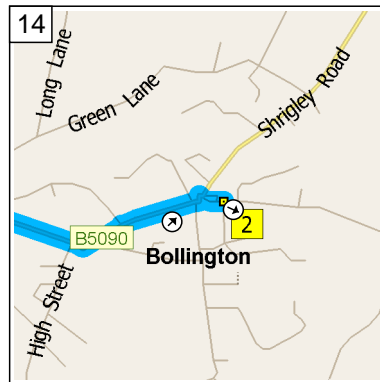

09:17 10.5 mi
Bear LEFT (East) onto B5090 [Bollington Road] for 0.6 mi

09:18 11.1 mi
Bear RIGHT (East) onto B5090
[Henshall Road] for 0.3 mi

09:19 11.4 mi
Bear LEFT (North) onto B5090
[Wellington Road] for 0.5 mi

09:21 11.9 mi
Keep STRAIGHT onto B5090
[Palmerston Street] for 0.4 mi

09:22 12.4 mi
Road name changes to Shrigley
Road for 21 yds

09:22 12.4 mi
Turn RIGHT (East) onto
Ingersley Road for 43 yds

09:23 12.4 mi
At Ingersley Rd, Bollington,
Macclesfield SK10 5, return
West on Ingersley Road for 43
yds

09:23 12.4 mi
Turn LEFT (South-West) onto
Shrigley Road for 21 yds

09:23 12.4 mi
Road name changes to B5090
[Palmerston Street] for 0.4 mi

09:25 12.9 mi
Keep STRAIGHT onto B5090
[Wellington Road] for 0.2 mi

09:36 16.2 mi
Turn LEFT (East) onto Cumberland Street, then immediately turn LEFT (North) onto Jordangate for 164 yds

09:37 16.3 mi
Turn LEFT (West) onto A537 [Hibel Road] for 0.1 mi

09:38 16.4 mi
At roundabout, take the SECOND exit onto A537 [Cumberland Street] for 0.4 mi