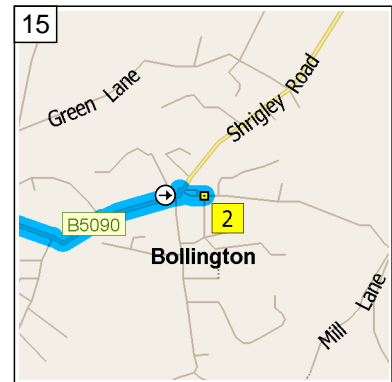

09:18 11.1 mi
Bear RIGHT (East) onto B5090
[Henshall Road] for 0.3 mi

09:19 11.4 mi
Bear LEFT (North) onto B5090
[Wellington Road] for 0.5 mi

09:21 11.9 mi
Keep STRAIGHT onto B5090
[Palmerston Street] for 0.4 mi

09:22 12.4 mi
Road name changes to Shrigley
Road for 21 yds

09:22 12.4 mi
Turn RIGHT (East) onto
Ingersley Road for 43 yds

09:23 12.4 mi
At Ingersley Rd, Bollington,
Macclesfield SK10 5, return
West on Ingersley Road for 43
yds

09:23 12.4 mi
Turn LEFT (South-West) onto
Shrigley Road for 21 yds

09:23 12.4 mi
Road name changes to B5090
[Palmerston Street] for 0.4 mi

09:25 12.9 mi
Keep STRAIGHT onto B5090
[Wellington Road] for 0.2 mi

09:36 16.2 mi
Turn LEFT (East) onto Cumberland Street, then immediately turn LEFT (North) onto Jordangate for 164 yds

09:37 16.3 mi
Turn LEFT (West) onto A537 [Hibel Road] for 0.1 mi

09:38 16.4 mi
At roundabout, take the SECOND exit onto A537 [Cumberland Street] for 0.4 mi