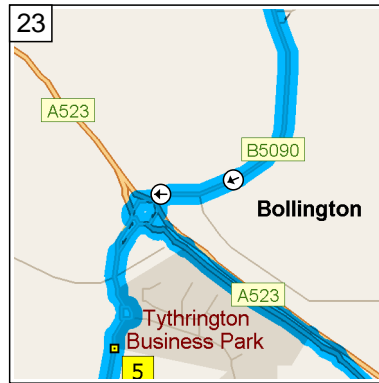

09:23 12.4 mi
Turn LEFT (South-West) onto
Shrigley Road for 21 yds

09:23 12.4 mi
Road name changes to B5090
[Palmerston Street] for 0.4 mi

09:25 12.9 mi
Keep STRAIGHT onto B5090
[Wellington Road] for 0.2 mi

19
09:26 13.0 mi
At 36 Wellington Rd, Bollington, Macclesfield SK10 5, stay on B5090 [Wellington Road] (West) for 0.4 mi

20
09:27 13.4 mi
Bear RIGHT (South-West) onto B5090 [Henshall Road] for 0.3 mi

21
09:27 13.7 mi
Bear LEFT (West) onto B5090 [Bollington Road] for 0.2 mi

22
09:28 13.9 mi
At 58 Bollington Rd, Bollington, Macclesfield SK10 5, stay on B5090 [Bollington Road] (South) for 0.4 mi

23
09:29 14.3 mi
Bear RIGHT (West) onto B5090 [Bollington Old Road] for 87 yds

24
09:29 14.3 mi
At roundabout, take the SECOND exit onto B5090 [Tythrington Lane] for 0.2 mi

25
09:29 14.5 mi
At 10 Tythrington Lane, Macclesfield SK10 2, stay on B5090 [Tythrington Lane] (South) for 0.2 mi

26
09:30 14.7 mi
Turn LEFT (South) onto A538 [Manchester Road] for 0.1 mi

27
09:31 14.9 mi
At 66 A538, Macclesfield SK10 2, stay on A538 [Manchester Road] (South) for 0.8 mi