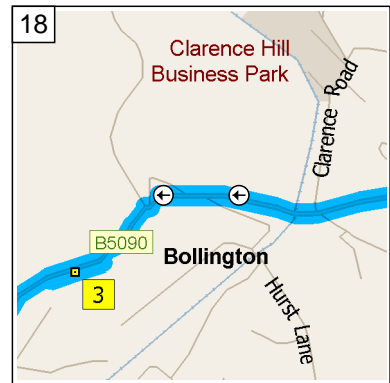

09:21 11.9 mi
Keep STRAIGHT onto B5090
[Palmerston Street] for 0.4 mi

09:22 12.4 mi
Road name changes to Shrigley
Road for 21 yds

09:22 12.4 mi
Turn RIGHT (East) onto
Ingersley Road for 43 yds

09:23 12.4 mi
At Ingersley Rd, Bollington,
Macclesfield SK10 5, return
West on Ingersley Road for 43
yds

09:23 12.4 mi
Turn LEFT (South-West) onto
Shrigley Road for 21 yds

09:23 12.4 mi
Road name changes to B5090
[Palmerston Street] for 0.4 mi

09:25 12.9 mi
Keep STRAIGHT onto B5090
[Wellington Road] for 0.2 mi

19
09:26 13.0 mi
At 36 Wellington Rd, Bollington, Macclesfield SK10 5, stay on B5090 [Wellington Road] (West) for 0.4 mi

20
09:27 13.4 mi
Bear RIGHT (South-West) onto B5090 [Henshall Road] for 0.3 mi

21
09:27 13.7 mi
Bear LEFT (West) onto B5090 [Bollington Road] for 0.2 mi

09:36 16.2 mi
Turn LEFT (East) onto Cumberland Street, then immediately turn LEFT (North) onto Jordangate for 164 yds

09:37 16.3 mi
Turn LEFT (West) onto A537 [Hibel Road] for 0.1 mi

09:38 16.4 mi
At roundabout, take the SECOND exit onto A537 [Cumberland Street] for 0.4 mi