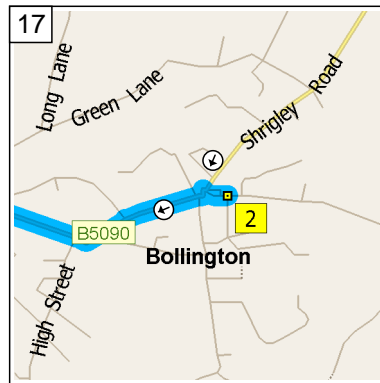

09:21 11.9 mi
Keep STRAIGHT onto B5090
[Palmerston Street] for 0.4 mi

09:22 12.4 mi
Road name changes to Shrigley
Road for 21 yds

09:22 12.4 mi
Turn RIGHT (East) onto
Ingersley Road for 43 yds

09:23 12.4 mi
At Ingersley Rd, Bollington,
Macclesfield SK10 5, return
West on Ingersley Road for 43
yds

09:23 12.4 mi
Turn LEFT (South-West) onto
Shrigley Road for 21 yds

09:23 12.4 mi
Road name changes to B5090
[Palmerston Street] for 0.4 mi

09:25 12.9 mi
Keep STRAIGHT onto B5090
[Wellington Road] for 0.2 mi

19
09:26 13.0 mi
At 36 Wellington Rd, Bollington, Macclesfield SK10 5, stay on B5090 [Wellington Road] (West) for 0.4 mi

20
09:27 13.4 mi
Bear RIGHT (South-West) onto B5090 [Henshall Road] for 0.3 mi

21
09:27 13.7 mi
Bear LEFT (West) onto B5090 [Bollington Road] for 0.2 mi

09:36 16.2 mi
Turn LEFT (East) onto Cumberland Street, then immediately turn LEFT (North) onto Jordangate for 164 yds

09:37 16.3 mi
Turn LEFT (West) onto A537 [Hibel Road] for 0.1 mi

09:38 16.4 mi
At roundabout, take the SECOND exit onto A537 [Cumberland Street] for 0.4 mi