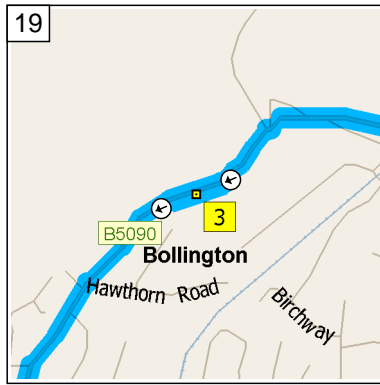

09:18 11.1 mi
Bear RIGHT (East) onto B5090
[Henshall Road] for 0.3 mi

09:19 11.4 mi
Bear LEFT (North) onto B5090
[Wellington Road] for 0.5 mi

09:21 11.9 mi
Keep STRAIGHT onto B5090
[Palmerston Street] for 0.4 mi

09:22 12.4 mi
Road name changes to Shrigley
Road for 21 yds

09:22 12.4 mi
Turn RIGHT (East) onto
Ingersley Road for 43 yds

09:23 12.4 mi
At Ingersley Rd, Bollington,
Macclesfield SK10 5, return
West on Ingersley Road for 43
yds

09:23 12.4 mi
Turn LEFT (South-West) onto
Shrigley Road for 21 yds

09:23 12.4 mi
Road name changes to B5090
[Palmerston Street] for 0.4 mi

09:25 12.9 mi
Keep STRAIGHT onto B5090
[Wellington Road] for 0.2 mi

09:36 16.2 mi
Turn LEFT (East) onto Cumberland Street, then immediately turn LEFT (North) onto Jordangate for 164 yds

09:37 16.3 mi
Turn LEFT (West) onto A537 [Hibel Road] for 0.1 mi

09:38 16.4 mi
At roundabout, take the SECOND exit onto A537 [Cumberland Street] for 0.4 mi