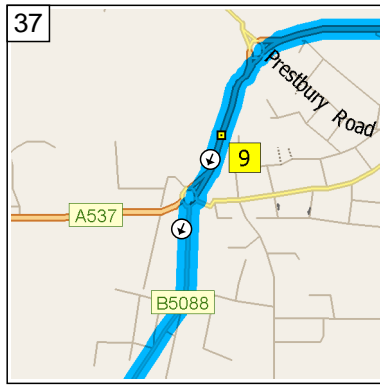

09:35 16.1 mi
Turn RIGHT (West) onto Cumberland Street, then immediately turn RIGHT (North) onto Brock Street for 131 yds

09:36 16.2 mi
At 100 Brock St, Macclesfield SK10 1, return South on Brock Street for 65 yds

09:36 16.2 mi
Turn LEFT (East) onto Cumberland Street, then immediately turn LEFT (North) onto Jordangate for 164 yds

09:37 16.3 mi
Turn LEFT (West) onto A537 [Hibel Road] for 0.1 mi

09:38 16.4 mi
At roundabout, take the SECOND exit onto A537 [Cumberland Street] for 0.4 mi

09:39 16.9 mi
At A537, Macclesfield SK10 1, stay on A537 [Cumberland Street] (South) for 109 yds

09:39 16.9 mi
At roundabout, take the SECOND exit onto B5088 [Oxford Road] for 0.3 mi

09:40 17.2 mi
At 99 Oxford Rd, Macclesfield SK11 8, stay on B5088 [Oxford Road] (South) for 0.3 mi

09:41 17.5 mi
Bear RIGHT (South) onto A536 [Congleton Road] for 6.4 mi

09:51 23.9 mi
Road name changes to A34 [Macclesfield Road] for 0.6 mi

09:52 24.4 mi
Turn LEFT (South) onto A54 [Rood Hill] for 98 yds towards A34 / (M6) / (A534) / (A54) / Holmes Chapel / Nantwich / Newcastle