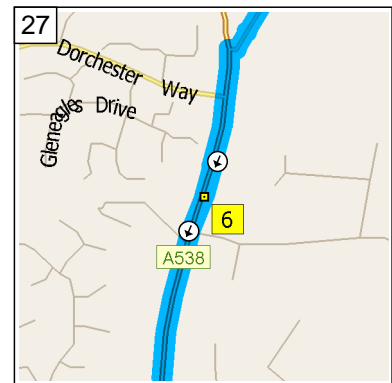

22
09:28 13.9 mi
At 58 Bollington Rd, Bollington, Macclesfield SK10 5, stay on B5090 [Bollington Road] (South) for 0.4 mi

23
09:29 14.3 mi
Bear RIGHT (West) onto B5090 [Bollington Old Road] for 87 yds

24
09:29 14.3 mi
At roundabout, take the SECOND exit onto B5090 [Tythrington Lane] for 0.2 mi

25
09:29 14.5 mi
At 10 Tythrington Lane, Macclesfield SK10 2, stay on B5090 [Tythrington Lane] (South) for 0.2 mi

26
09:30 14.7 mi
Turn LEFT (South) onto A538 [Manchester Road] for 0.1 mi

27
09:31 14.9 mi
At 66 A538, Macclesfield SK10 2, stay on A538 [Manchester Road] (South) for 0.8 mi

09:33 15.7 mi
At A538, Macclesfield SK10 2, stay on A538 [Beech Lane] (South) for 0.3 mi

09:34 16.0 mi
Keep STRAIGHT onto Local road(s) for 10 yds

09:34 16.0 mi
Road name changes to Jordangate for 98 yds

09:36 16.2 mi
Turn LEFT (East) onto Cumberland Street, then immediately turn LEFT (North) onto Jordangate for 164 yds

09:37 16.3 mi
Turn LEFT (West) onto A537 [Hibel Road] for 0.1 mi

09:38 16.4 mi
At roundabout, take the SECOND exit onto A537 [Cumberland Street] for 0.4 mi