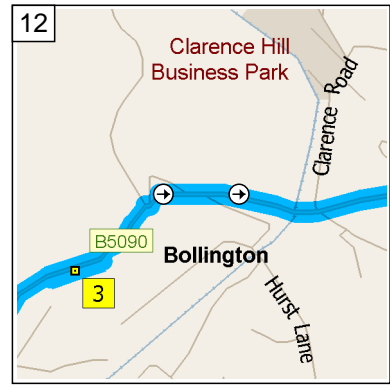

09:17 10.5 mi
Bear LEFT (East) onto B5090 [Bollington Road] for 0.6 mi

09:18 11.1 mi
Bear RIGHT (East) onto B5090
[Henshall Road] for 0.3 mi

09:19 11.4 mi
Bear LEFT (North) onto B5090
[Wellington Road] for 0.5 mi

09:21 11.9 mi
Keep STRAIGHT onto B5090
[Palmerston Street] for 0.4 mi

09:22 12.4 mi
Road name changes to Shrigley
Road for 21 yds

09:22 12.4 mi
Turn RIGHT (East) onto
Ingersley Road for 43 yds

09:23 12.4 mi
At Ingersley Rd, Bollington,
Macclesfield SK10 5, return
West on Ingersley Road for 43
yds

09:36 16.2 mi
Turn LEFT (East) onto Cumberland Street, then immediately turn LEFT (North) onto Jordangate for 164 yds

09:37 16.3 mi
Turn LEFT (West) onto A537 [Hibel Road] for 0.1 mi

09:38 16.4 mi
At roundabout, take the SECOND exit onto A537 [Cumberland Street] for 0.4 mi

From	To	Method	Distance	Driving time
Congleton	Ingersley Rd, Bolling...	Quickest	12.4 miles	23 minutes
Ingersley Rd, Bolling...	36 Wellington Rd, B...	Quickest	0.6 miles	2 minutes
36 Wellington Rd, B...	58 Bollington Rd, Bo...	Quickest	0.9 miles	2 minutes
58 Bollington Rd, Bo...	10 Tytherington Lan...	Quickest	0.6 miles	1 minute
10 Tytherington Lan...	66 A538, Macclesfiel...	Quickest	623 yards	1 minute
66 A538, Macclesfiel...	A538, Macclesfield ...	Quickest	0.8 miles	2 minutes
A538, Macclesfield ...	100 Brock St, Maccl...	Quickest	787 yards	2 minutes
100 Brock St, Maccl...	A537, Macclesfield ...	Quickest	0.7 miles	3 minutes
A537, Macclesfield ...	99 Oxford Rd, Maccl...	Quickest	623 yards	Less than 1 minute
99 Oxford Rd, Maccl...	Congleton	Quickest	7.3 miles	12 minutes