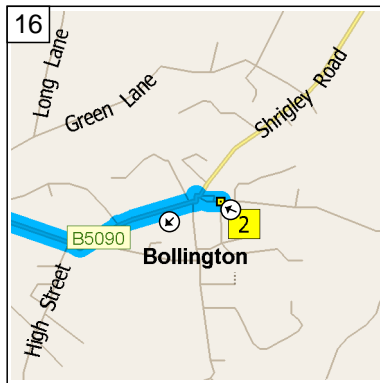

09:18 11.1 mi
Bear RIGHT (East) onto B5090
[Henshall Road] for 0.3 mi

09:19 11.4 mi
Bear LEFT (North) onto B5090
[Wellington Road] for 0.5 mi

09:21 11.9 mi
Keep STRAIGHT onto B5090
[Palmerston Street] for 0.4 mi

09:22 12.4 mi
Road name changes to Shrigley
Road for 21 yds

09:22 12.4 mi
Turn RIGHT (East) onto
Ingersley Road for 43 yds

09:23 12.4 mi
At Ingersley Rd, Bollington,
Macclesfield SK10 5, return
West on Ingersley Road for 43
yds

09:23 12.4 mi
Turn LEFT (South-West) onto
Shrigley Road for 21 yds

09:23 12.4 mi
Road name changes to B5090
[Palmerston Street] for 0.4 mi

09:25 12.9 mi
Keep STRAIGHT onto B5090
[Wellington Road] for 0.2 mi

09:36 16.2 mi
Turn LEFT (East) onto Cumberland Street, then immediately turn LEFT (North) onto Jordangate for 164 yds

09:37 16.3 mi
Turn LEFT (West) onto A537 [Hibel Road] for 0.1 mi

09:38 16.4 mi
At roundabout, take the SECOND exit onto A537 [Cumberland Street] for 0.4 mi