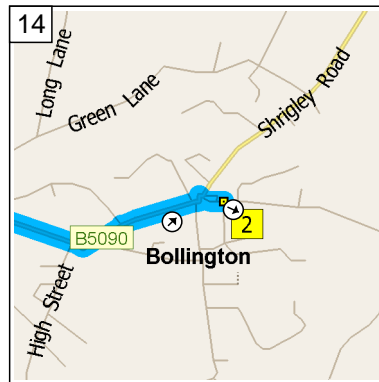

09:18 11.1 mi
Bear RIGHT (East) onto B5090
[Henshall Road] for 0.3 mi

09:19 11.4 mi
Bear LEFT (North) onto B5090
[Wellington Road] for 0.5 mi

09:21 11.9 mi
Keep STRAIGHT onto B5090
[Palmerston Street] for 0.4 mi

09:22 12.4 mi
Road name changes to Shrigley
Road for 21 yds

09:22 12.4 mi
Turn RIGHT (East) onto
Ingersley Road for 43 yds

09:23 12.4 mi
At Ingersley Rd, Bollington,
Macclesfield SK10 5, return
West on Ingersley Road for 43
yds

09:23 12.4 mi
Turn LEFT (South-West) onto
Shrigley Road for 21 yds

09:23 12.4 mi
Road name changes to B5090
[Palmerston Street] for 0.4 mi

09:25 12.9 mi
Keep STRAIGHT onto B5090
[Wellington Road] for 0.2 mi

09:36 16.2 mi
Turn LEFT (East) onto Cumberland Street, then immediately turn LEFT (North) onto Jordangate for 164 yds

09:37 16.3 mi
Turn LEFT (West) onto A537 [Hibel Road] for 0.1 mi

09:38 16.4 mi
At roundabout, take the SECOND exit onto A537 [Cumberland Street] for 0.4 mi