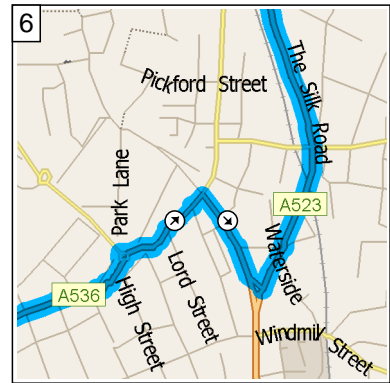

09:01 0.6 mi
Take Local road(s) (RIGHT) onto A34 for 87 yds

09:01 0.7 mi
Keep LEFT onto A536 [Macclesfield Road] for 7.1 mi

09:13 7.7 mi
At roundabout, take the SECOND exit onto A536 [Park Street] for 0.1 mi

09:36 16.2 mi
Turn LEFT (East) onto Cumberland Street, then immediately turn LEFT (North) onto Jordangate for 164 yds

09:37 16.3 mi
Turn LEFT (West) onto A537 [Hibel Road] for 0.1 mi

09:38 16.4 mi
At roundabout, take the SECOND exit onto A537 [Cumberland Street] for 0.4 mi

09:41 17.5 mi
Bear RIGHT (South) onto A536 [Congleton Road] for 6.4 mi

09:51 23.9 mi
Road name changes to A34 [Macclesfield Road] for 0.6 mi

09:52 24.4 mi
Turn LEFT (South) onto A54 [Rood Hill] for 98 yds towards A34 / (M6) / (A534) / (A54) / Holmes Chapel / Nantwich / Newcastle

Distance by state/province

State/Province	Distance	Driving time
United Kingdom	24.5 miles	53 minutes