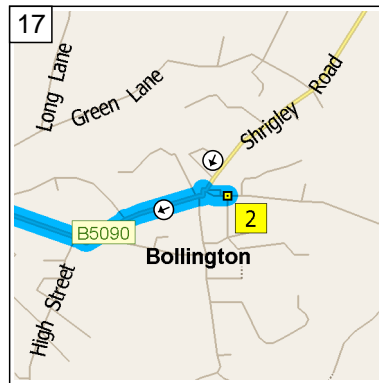

09:18 11.1 mi
Bear RIGHT (East) onto B5090
[Henshall Road] for 0.3 mi

09:19 11.4 mi
Bear LEFT (North) onto B5090
[Wellington Road] for 0.5 mi

09:21 11.9 mi
Keep STRAIGHT onto B5090
[Palmerston Street] for 0.4 mi

09:22 12.4 mi
Road name changes to Shrigley
Road for 21 yds

09:22 12.4 mi
Turn RIGHT (East) onto
Ingersley Road for 43 yds

09:23 12.4 mi
At Ingersley Rd, Bollington,
Macclesfield SK10 5, return
West on Ingersley Road for 43
yds

09:23 12.4 mi
Turn LEFT (South-West) onto
Shrigley Road for 21 yds

09:23 12.4 mi
Road name changes to B5090
[Palmerston Street] for 0.4 mi

09:25 12.9 mi
Keep STRAIGHT onto B5090
[Wellington Road] for 0.2 mi

19
09:26 13.0 mi
At 36 Wellington Rd, Bollington, Macclesfield SK10 5, stay on B5090 [Wellington Road] (West) for 0.4 mi

20
09:27 13.4 mi
Bear RIGHT (South-West) onto B5090 [Henshall Road] for 0.3 mi

21
09:27 13.7 mi
Bear LEFT (West) onto B5090 [Bollington Road] for 0.2 mi