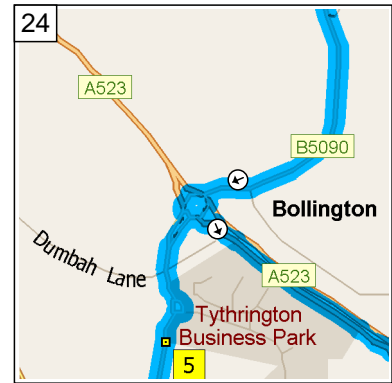

09:23 12.4 mi
Turn LEFT (South-West) onto
Shrigley Road for 21 yds

09:23 12.4 mi
Road name changes to B5090
[Palmerston Street] for 0.4 mi

09:25 12.9 mi
Keep STRAIGHT onto B5090
[Wellington Road] for 0.2 mi

19
09:26 13.0 mi
At 36 Wellington Rd, Bollington, Macclesfield SK10 5, stay on B5090 [Wellington Road] (West) for 0.4 mi

20
09:27 13.4 mi
Bear RIGHT (South-West) onto B5090 [Henshall Road] for 0.3 mi

21
09:27 13.7 mi
Bear LEFT (West) onto B5090 [Bollington Road] for 0.2 mi

22
09:28 13.9 mi
At 58 Bollington Rd, Bollington, Macclesfield SK10 5, stay on B5090 [Bollington Road] (South) for 0.4 mi

23
09:29 14.3 mi
Bear RIGHT (West) onto B5090 [Bollington Old Road] for 87 yds

24
09:29 14.3 mi
At roundabout, take the SECOND exit onto B5090 [Tythrington Lane] for 0.2 mi

25
09:29 14.5 mi
At 10 Tythrington Lane, Macclesfield SK10 2, stay on B5090 [Tythrington Lane] (South) for 0.2 mi

26
09:30 14.7 mi
Turn LEFT (South) onto A538 [Manchester Road] for 0.1 mi

27
09:31 14.9 mi
At 66 A538, Macclesfield SK10 2, stay on A538 [Manchester Road] (South) for 0.8 mi