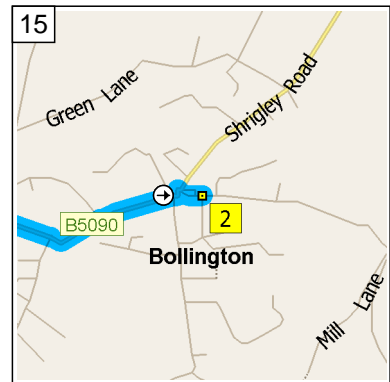

09:17 10.5 mi
Bear LEFT (East) onto B5090 [Bollington Road] for 0.6 mi

09:18 11.1 mi
Bear RIGHT (East) onto B5090
[Henshall Road] for 0.3 mi

09:19 11.4 mi
Bear LEFT (North) onto B5090
[Wellington Road] for 0.5 mi

09:21 11.9 mi
Keep STRAIGHT onto B5090
[Palmerston Street] for 0.4 mi

09:22 12.4 mi
Road name changes to Shrigley
Road for 21 yds

09:22 12.4 mi
Turn RIGHT (East) onto
Ingersley Road for 43 yds

09:23 12.4 mi
At Ingersley Rd, Bollington,
Macclesfield SK10 5, return
West on Ingersley Road for 43
yds

09:23 12.4 mi
Turn LEFT (South-West) onto
Shrigley Road for 21 yds

09:23 12.4 mi
Road name changes to B5090
[Palmerston Street] for 0.4 mi

09:25 12.9 mi
Keep STRAIGHT onto B5090
[Wellington Road] for 0.2 mi

09:36 16.2 mi
Turn LEFT (East) onto Cumberland Street, then immediately turn LEFT (North) onto Jordangate for 164 yds

09:37 16.3 mi
Turn LEFT (West) onto A537 [Hibel Road] for 0.1 mi

09:38 16.4 mi
At roundabout, take the SECOND exit onto A537 [Cumberland Street] for 0.4 mi