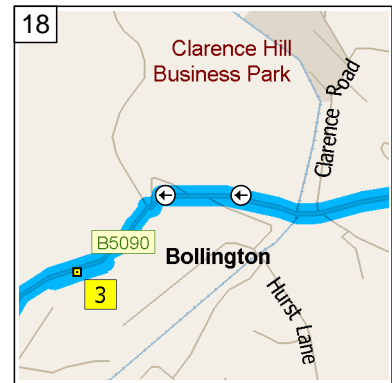

09:18 11.1 mi
Bear RIGHT (East) onto B5090
[Henshall Road] for 0.3 mi

09:19 11.4 mi
Bear LEFT (North) onto B5090
[Wellington Road] for 0.5 mi

09:21 11.9 mi
Keep STRAIGHT onto B5090
[Palmerston Street] for 0.4 mi

09:22 12.4 mi
Road name changes to Shrigley
Road for 21 yds

09:22 12.4 mi
Turn RIGHT (East) onto
Ingersley Road for 43 yds

09:23 12.4 mi
At Ingersley Rd, Bollington,
Macclesfield SK10 5, return
West on Ingersley Road for 43
yds

09:23 12.4 mi
Turn LEFT (South-West) onto
Shrigley Road for 21 yds

09:23 12.4 mi
Road name changes to B5090
[Palmerston Street] for 0.4 mi

09:25 12.9 mi
Keep STRAIGHT onto B5090
[Wellington Road] for 0.2 mi

09:36 16.2 mi
Turn LEFT (East) onto Cumberland Street, then immediately turn LEFT (North) onto Jordangate for 164 yds

09:37 16.3 mi
Turn LEFT (West) onto A537 [Hibel Road] for 0.1 mi

09:38 16.4 mi
At roundabout, take the SECOND exit onto A537 [Cumberland Street] for 0.4 mi