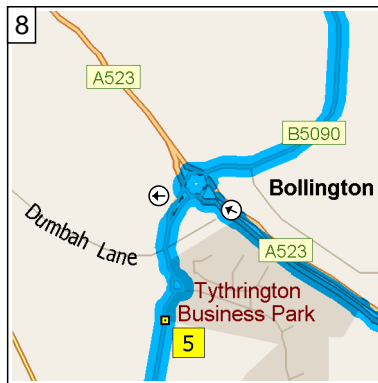

09:17 10.4 mi
At roundabout, take the THIRD exit onto B5090 [Bollington Old Road] for 0.1 mi