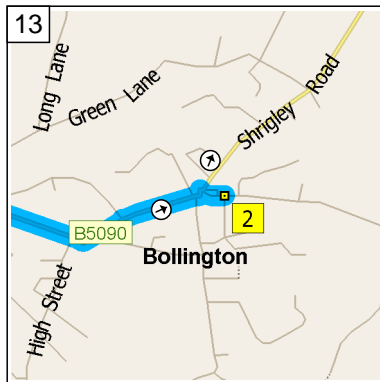

09:18 11.1 mi
Bear RIGHT (East) onto B5090
[Henshall Road] for 0.3 mi

09:19 11.4 mi
Bear LEFT (North) onto B5090
[Wellington Road] for 0.5 mi

09:21 11.9 mi
Keep STRAIGHT onto B5090
[Palmerston Street] for 0.4 mi

09:22 12.4 mi
Road name changes to Shrigley
Road for 21 yds

09:22 12.4 mi
Turn RIGHT (East) onto
Ingersley Road for 43 yds

09:23 12.4 mi
At Ingersley Rd, Bollington,
Macclesfield SK10 5, return
West on Ingersley Road for 43
yds

09:23 12.4 mi
Turn LEFT (South-West) onto
Shrigley Road for 21 yds

09:23 12.4 mi
Road name changes to B5090
[Palmerston Street] for 0.4 mi

09:25 12.9 mi
Keep STRAIGHT onto B5090
[Wellington Road] for 0.2 mi

09:36 16.2 mi
Turn LEFT (East) onto Cumberland Street, then immediately turn LEFT (North) onto Jordangate for 164 yds

09:37 16.3 mi
Turn LEFT (West) onto A537 [Hibel Road] for 0.1 mi

09:38 16.4 mi
At roundabout, take the SECOND exit onto A537 [Cumberland Street] for 0.4 mi