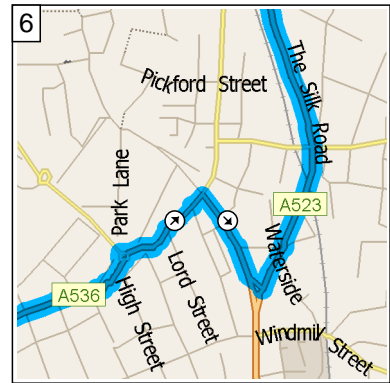

09:01 0.7 mi
 Keep LEFT onto A536 [Macclesfield Road] for 7.1 mi

09:13 7.7 mi
 At roundabout, take the SECOND exit onto A536 [Park Street] for 0.1 mi

09:13 7.8 mi
 Turn RIGHT (South-East) onto A536 [Park Green] for 0.1 mi

09:18 11.1 mi
Bear RIGHT (East) onto B5090
[Henshall Road] for 0.3 mi

09:19 11.4 mi
Bear LEFT (North) onto B5090
[Wellington Road] for 0.5 mi

09:21 11.9 mi
Keep STRAIGHT onto B5090
[Palmerston Street] for 0.4 mi

09:36 16.2 mi
Turn LEFT (East) onto Cumberland Street, then immediately turn LEFT (North) onto Jordangate for 164 yds

09:37 16.3 mi
Turn LEFT (West) onto A537 [Hibel Road] for 0.1 mi

09:38 16.4 mi
At roundabout, take the SECOND exit onto A537 [Cumberland Street] for 0.4 mi

Distance by state/province

State/Province	Distance	Driving time
United Kingdom	24.5 miles	53 minutes