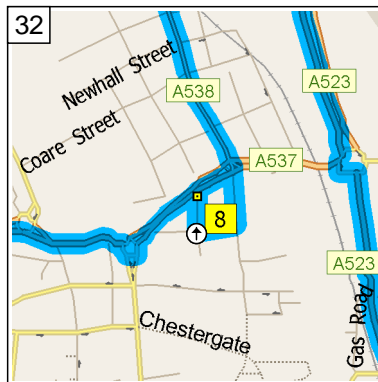

25
09:29 14.5 mi
At 10 Tythrington Lane, Macclesfield SK10 2, stay on B5090 [Tythrington Lane] (South) for 0.2 mi

26
09:30 14.7 mi
Turn LEFT (South) onto A538 [Manchester Road] for 0.1 mi

27
09:31 14.9 mi
At 66 A538, Macclesfield SK10 2, stay on A538 [Manchester Road] (South) for 0.8 mi

09:33 15.7 mi
At A538, Macclesfield SK10 2, stay on A538 [Beech Lane] (South) for 0.3 mi

09:34 16.0 mi
Keep STRAIGHT onto Local road(s) for 10 yds

09:34 16.0 mi
Road name changes to Jordangate for 98 yds

09:35 16.1 mi
Turn RIGHT (West) onto Cumberland Street, then immediately turn RIGHT (North) onto Brock Street for 131 yds

09:36 16.2 mi
At 100 Brock St, Macclesfield SK10 1, return South on Brock Street for 65 yds

09:36 16.2 mi
Turn LEFT (East) onto Cumberland Street, then immediately turn LEFT (North) onto Jordangate for 164 yds

09:37 16.3 mi
Turn LEFT (West) onto A537 [Hibel Road] for 0.1 mi

09:38 16.4 mi
At roundabout, take the SECOND exit onto A537 [Cumberland Street] for 0.4 mi