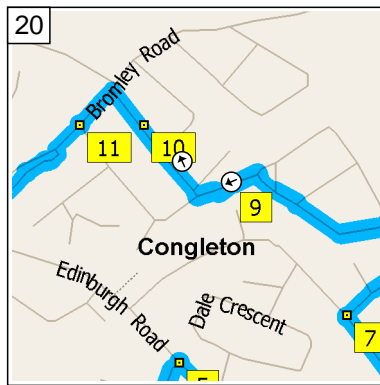

11  
09:21 9.0 mi  
Turn RIGHT (North) onto Highcroft Avenue for 0.1 mi

12  
09:22 9.1 mi  
At 4 Highcroft Ave, Congleton CW12 3, turn RIGHT (East) onto Edinburgh Road for 0.2 mi

13  
09:23 9.3 mi  
At 95 Edinburgh Rd, Congleton CW12 3, stay on Edinburgh Road (East) for 76 yds

14  
09:23 9.3 mi  
Turn LEFT (North) onto Woolston Avenue for 0.1 mi

15  
09:24 9.4 mi  
At 93 Woolston Ave, Congleton CW12 3, turn RIGHT (North-East) onto Burns Road for 0.1 mi

16  
09:24 9.6 mi  
At 28 Burns Rd, Congleton CW12 3, stay on Burns Road (North-West) for 109 yds

17  
09:24 9.6 mi  
Keep STRAIGHT onto Fern Crescent for 0.1 mi

18  
09:25 9.8 mi  
Turn LEFT (West) onto Coronation Road for 43 yds

19  
09:25 9.8 mi  
At 59 Coronation Rd, Congleton CW12 3, stay on Coronation Road (West) for 54 yds

20  
09:26 9.8 mi  
Turn RIGHT (North) onto Borough Road for 153 yds

21  
09:26 9.9 mi  
At 18 Borough Rd, Congleton CW12 3, stay on Borough Road (North-West) for 76 yds

22  
09:26 9.9 mi  
Turn LEFT (South-West) onto Bromley Road for 87 yds