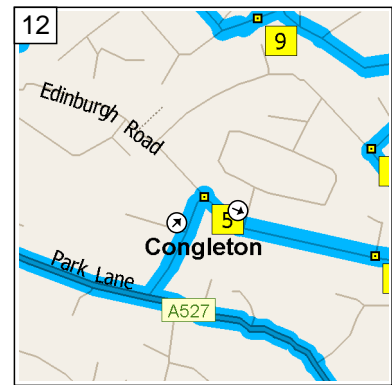

09:12 4.9 mi
 At 2 Wharf Rd, Biddulph, Stoke-on-Trent ST8 6, return West on Wharf Road for 120 yds

09:12 5.0 mi
 At roundabout, take the THIRD exit onto A527 for 0.4 mi

09:13 5.4 mi
 At A527, Biddulph, Stoke-on-Trent ST8 6, stay on A527 (East) for 0.1 mi

09:13 5.5 mi
 At roundabout, take the FIRST exit onto A527 [Congleton Road] for 2.3 mi

09:18 7.9 mi
At Biddulph Rd, Congleton CW12 3, stay on A527 [Biddulph Road] (North-West) for 1.1 mi

09:21 9.0 mi
Turn RIGHT (North) onto Highcroft Avenue for 0.1 mi

09:22 9.1 mi
At 4 Highcroft Ave, Congleton CW12 3, turn RIGHT (East) onto Edinburgh Road for 0.2 mi

09:23 9.3 mi
At 95 Edinburgh Rd, Congleton CW12 3, stay on Edinburgh Road (East) for 76 yds

09:23 9.3 mi
Turn LEFT (North) onto Woolston Avenue for 0.1 mi