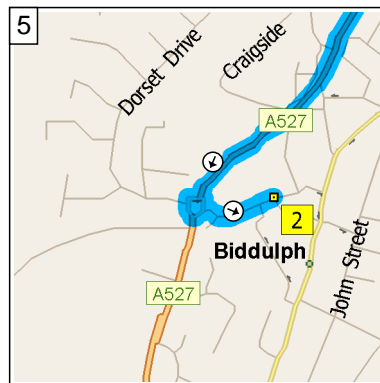

# AH5

25.9 miles; 59 minutes

0 mi 1 2 3

09:00 0.0 mi  
 Depart Congleton on A54 [Rood Hill] (South-East) for 0.2 mi

09:00 0.2 mi  
 At roundabout, take the SECOND exit onto A54 [Mountbatten Way] for 0.3 mi towards A54

09:01 0.5 mi  
 At roundabout, take the SECOND exit onto A527 [Mountbatten Way] for 3.8 mi towards A527 / Biddulph / Train Station

09:10 4.3 mi  
 At roundabout, take the SECOND exit onto A527 for 0.5 mi

09:11 4.8 mi  
 At roundabout, take the FIRST exit onto Wharf Road for 142 yds

09:12 4.9 mi  
 At 2 Wharf Rd, Biddulph, Stoke-on-Trent ST8 6, return West on Wharf Road for 120 yds

09:12 5.0 mi  
 At roundabout, take the THIRD exit onto A527 for 0.4 mi