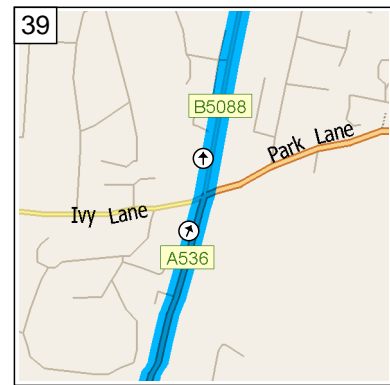

09:32 11.8 mi
 At A536, Congleton CW12 1, stay on A536 [Macclesfield Road] (North) for 4.0 mi

09:38 15.7 mi
 Turn RIGHT (East) onto Maggoty Lane for 43 yds

09:38 15.8 mi
 At Maggoty Lane, Warren, Macclesfield SK11 9, stay on Maggoty Lane (East) for 0.2 mi

09:38 15.9 mi
 Road name changes to Wardle Crescent for 0.1 mi

09:39 16.1 mi
 Turn LEFT (North-West) onto Woodhouse Lane for 164 yds

09:40 16.1 mi
 At 2 Woodhouse Lane, Warren, Macclesfield SK11 9, stay on Woodhouse Lane (West) for 174 yds

09:40 16.2 mi
 Bear RIGHT (North-West) onto Church Lane, then immediately turn RIGHT (North-East) onto A536 [Congleton Road] for 0.1 mi

09:41 16.4 mi
 At Congleton Rd, Warren, Macclesfield SK11 9, stay on A536 [Congleton Road] (North-East) for 1.8 mi

09:45 18.2 mi
 Bear LEFT (North) onto B5088 [Oxford Road] for 0.4 mi

09:46 18.5 mi
 At 89 Oxford Rd, Macclesfield SK11 8, return South-West on B5088 [Oxford Road] for 0.4 mi

09:47 18.9 mi
 Bear RIGHT (South) onto A536 [Congleton Road] for 6.4 mi