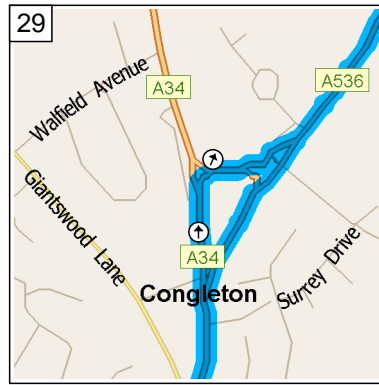

26
09:29 10.5 mi
At A54, Congleton CW12 1, stay on A54 [Mountbatten Way] (North-West) for 0.4 mi

09:32 11.5 mi
Take Local road(s) (RIGHT) onto A34 for 87 yds