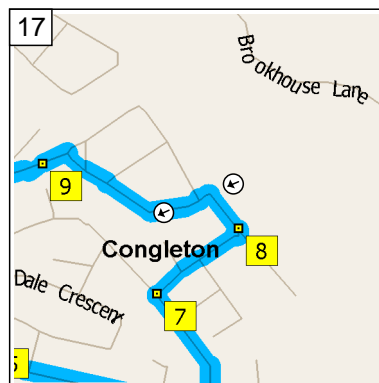

09:11 4.8 mi  
 At roundabout, take the FIRST exit onto Wharf Road for 142 yds

09:12 4.9 mi  
 At 2 Wharf Rd, Biddulph, Stoke-on-Trent ST8 6, return West on Wharf Road for 120 yds

09:12 5.0 mi  
 At roundabout, take the THIRD exit onto A527 for 0.4 mi

11  
09:21 9.0 mi  
Turn RIGHT (North) onto Highcroft Avenue for 0.1 mi

12  
09:22 9.1 mi  
At 4 Highcroft Ave, Congleton CW12 3, turn RIGHT (East) onto Edinburgh Road for 0.2 mi

13  
09:23 9.3 mi  
At 95 Edinburgh Rd, Congleton CW12 3, stay on Edinburgh Road (East) for 76 yds

14  
09:23 9.3 mi  
Turn LEFT (North) onto Woolston Avenue for 0.1 mi

15  
09:24 9.4 mi  
At 93 Woolston Ave, Congleton CW12 3, turn RIGHT (North-East) onto Burns Road for 0.1 mi

16  
09:24 9.6 mi  
At 28 Burns Rd, Congleton CW12 3, stay on Burns Road (North-West) for 109 yds

17  
09:24 9.6 mi  
Keep STRAIGHT onto Fern Crescent for 0.1 mi

18  
09:25 9.8 mi  
Turn LEFT (West) onto Coronation Road for 43 yds

19  
09:25 9.8 mi  
At 59 Coronation Rd, Congleton CW12 3, stay on Coronation Road (West) for 54 yds