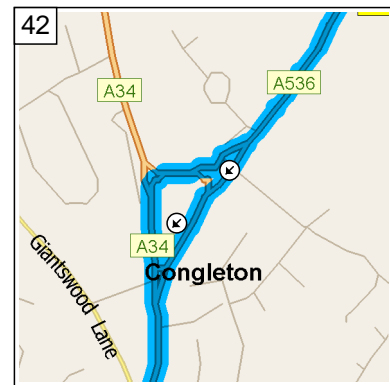

09:38 15.9 mi  
 Road name changes to Wardle Crescent for 0.1 mi

09:39 16.1 mi  
 Turn LEFT (North-West) onto Woodhouse Lane for 164 yds

09:40 16.1 mi  
 At 2 Woodhouse Lane, Warren, Macclesfield SK11 9, stay on Woodhouse Lane (West) for 174 yds

09:40 16.2 mi  
 Bear RIGHT (North-West) onto Church Lane, then immediately turn RIGHT (North-East) onto A536 [Congleton Road] for 0.1 mi

09:41 16.4 mi  
 At Congleton Rd, Warren, Macclesfield SK11 9, stay on A536 [Congleton Road] (North-East) for 1.8 mi

09:45 18.2 mi  
 Bear LEFT (North) onto B5088 [Oxford Road] for 0.4 mi

09:46 18.5 mi  
 At 89 Oxford Rd, Macclesfield SK11 8, return South-West on B5088 [Oxford Road] for 0.4 mi

09:47 18.9 mi  
 Bear RIGHT (South) onto A536 [Congleton Road] for 6.4 mi

09:57 25.3 mi  
 Road name changes to A34 [Macclesfield Road] for 0.6 mi

09:59 25.8 mi  
 Turn LEFT (South) onto A54 [Rood Hill] for 98 yds towards A34 / (M6) / (A534) / (A54) / Holmes Chapel / Nantwich / Newcastle