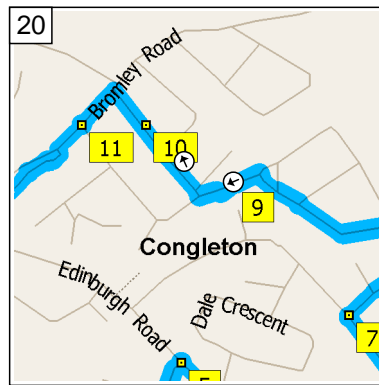

09:22 9.1 mi
At 4 Highcroft Ave, Congleton CW12 3, turn RIGHT (East) onto Edinburgh Road for 0.2 mi

09:23 9.3 mi
At 95 Edinburgh Rd, Congleton CW12 3, stay on Edinburgh Road (East) for 76 yds

09:23 9.3 mi
Turn LEFT (North) onto Woolston Avenue for 0.1 mi

09:24 9.4 mi
At 93 Woolston Ave, Congleton CW12 3, turn RIGHT (North-East) onto Burns Road for 0.1 mi

09:24 9.6 mi
At 28 Burns Rd, Congleton CW12 3, stay on Burns Road (North-West) for 109 yds

09:24 9.6 mi
Keep STRAIGHT onto Fern Crescent for 0.1 mi

09:25 9.8 mi
Turn LEFT (West) onto Coronation Road for 43 yds

19
09:25 9.8 mi
At 59 Coronation Rd, Congleton CW12 3, stay on Coronation Road (West) for 54 yds

20
09:26 9.8 mi
Turn RIGHT (North) onto Borough Road for 153 yds

21
09:26 9.9 mi
At 18 Borough Rd, Congleton CW12 3, stay on Borough Road (North-West) for 76 yds

22
09:26 9.9 mi
Turn LEFT (South-West) onto Bromley Road for 87 yds

23
09:27 10.0 mi
At 104 Bromley Rd, Congleton CW12 1, stay on Bromley Road (South-West) for 0.3 mi