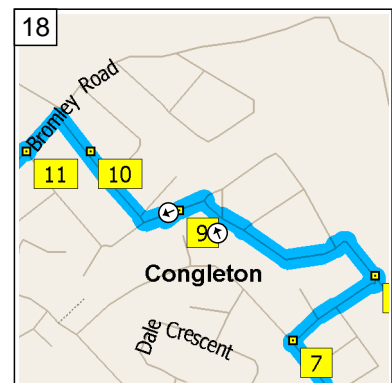

11  
09:21 9.0 mi  
Turn RIGHT (North) onto Highcroft Avenue for 0.1 mi

12  
09:22 9.1 mi  
At 4 Highcroft Ave, Congleton CW12 3, turn RIGHT (East) onto Edinburgh Road for 0.2 mi

13  
09:23 9.3 mi  
At 95 Edinburgh Rd, Congleton CW12 3, stay on Edinburgh Road (East) for 76 yds

14  
09:23 9.3 mi  
Turn LEFT (North) onto Woolston Avenue for 0.1 mi

15  
09:24 9.4 mi  
At 93 Woolston Ave, Congleton CW12 3, turn RIGHT (North-East) onto Burns Road for 0.1 mi

16  
09:24 9.6 mi  
At 28 Burns Rd, Congleton CW12 3, stay on Burns Road (North-West) for 109 yds

17  
09:24 9.6 mi  
Keep STRAIGHT onto Fern Crescent for 0.1 mi

18  
09:25 9.8 mi  
Turn LEFT (West) onto Coronation Road for 43 yds

19  
09:25 9.8 mi  
At 59 Coronation Rd, Congleton CW12 3, stay on Coronation Road (West) for 54 yds

20  
09:26 9.8 mi  
Turn RIGHT (North) onto Borough Road for 153 yds

21  
09:26 9.9 mi  
At 18 Borough Rd, Congleton CW12 3, stay on Borough Road (North-West) for 76 yds

22  
09:26 9.9 mi  
Turn LEFT (South-West) onto Bromley Road for 87 yds