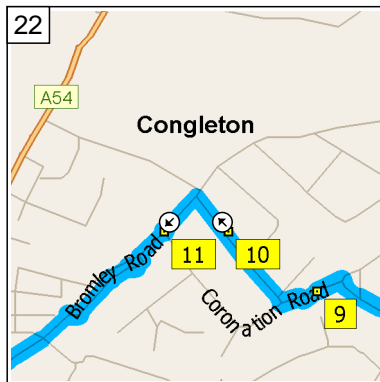

09:12 4.9 mi
 At 2 Wharf Rd, Biddulph, Stoke-on-Trent ST8 6, return West on Wharf Road for 120 yds

09:12 5.0 mi
 At roundabout, take the THIRD exit onto A527 for 0.4 mi

09:13 5.4 mi
 At A527, Biddulph, Stoke-on-Trent ST8 6, stay on A527 (East) for 0.1 mi

09:24 9.4 mi
At 93 Woolston Ave, Congleton CW12 3, turn RIGHT (North-East) onto Burns Road for 0.1 mi

09:24 9.6 mi
At 28 Burns Rd, Congleton CW12 3, stay on Burns Road (North-West) for 109 yds

09:24 9.6 mi
Keep STRAIGHT onto Fern Crescent for 0.1 mi

09:25 9.8 mi
Turn LEFT (West) onto Coronation Road for 43 yds

19
09:25 9.8 mi
At 59 Coronation Rd, Congleton CW12 3, stay on Coronation Road (West) for 54 yds

20
09:26 9.8 mi
Turn RIGHT (North) onto Borough Road for 153 yds

21
09:26 9.9 mi
At 18 Borough Rd, Congleton CW12 3, stay on Borough Road (North-West) for 76 yds

22
09:26 9.9 mi
Turn LEFT (South-West) onto Bromley Road for 87 yds

23
09:27 10.0 mi
At 104 Bromley Rd, Congleton CW12 1, stay on Bromley Road (South-West) for 0.3 mi