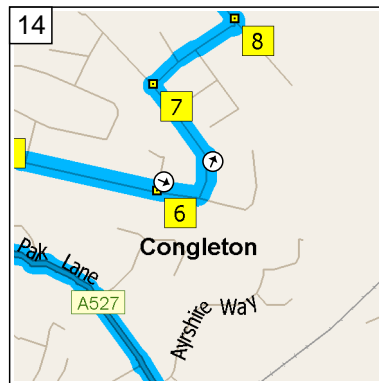

09:11 4.8 mi  
 At roundabout, take the FIRST exit onto Wharf Road for 142 yds

09:12 4.9 mi  
 At 2 Wharf Rd, Biddulph, Stoke-on-Trent ST8 6, return West on Wharf Road for 120 yds

09:12 5.0 mi  
 At roundabout, take the THIRD exit onto A527 for 0.4 mi

11  
09:21 9.0 mi  
Turn RIGHT (North) onto Highcroft Avenue for 0.1 mi

12  
09:22 9.1 mi  
At 4 Highcroft Ave, Congleton CW12 3, turn RIGHT (East) onto Edinburgh Road for 0.2 mi

13  
09:23 9.3 mi  
At 95 Edinburgh Rd, Congleton CW12 3, stay on Edinburgh Road (East) for 76 yds

14  
09:23 9.3 mi  
Turn LEFT (North) onto Woolston Avenue for 0.1 mi

15  
09:24 9.4 mi  
At 93 Woolston Ave, Congleton CW12 3, turn RIGHT (North-East) onto Burns Road for 0.1 mi

16  
09:24 9.6 mi  
At 28 Burns Rd, Congleton CW12 3, stay on Burns Road (North-West) for 109 yds