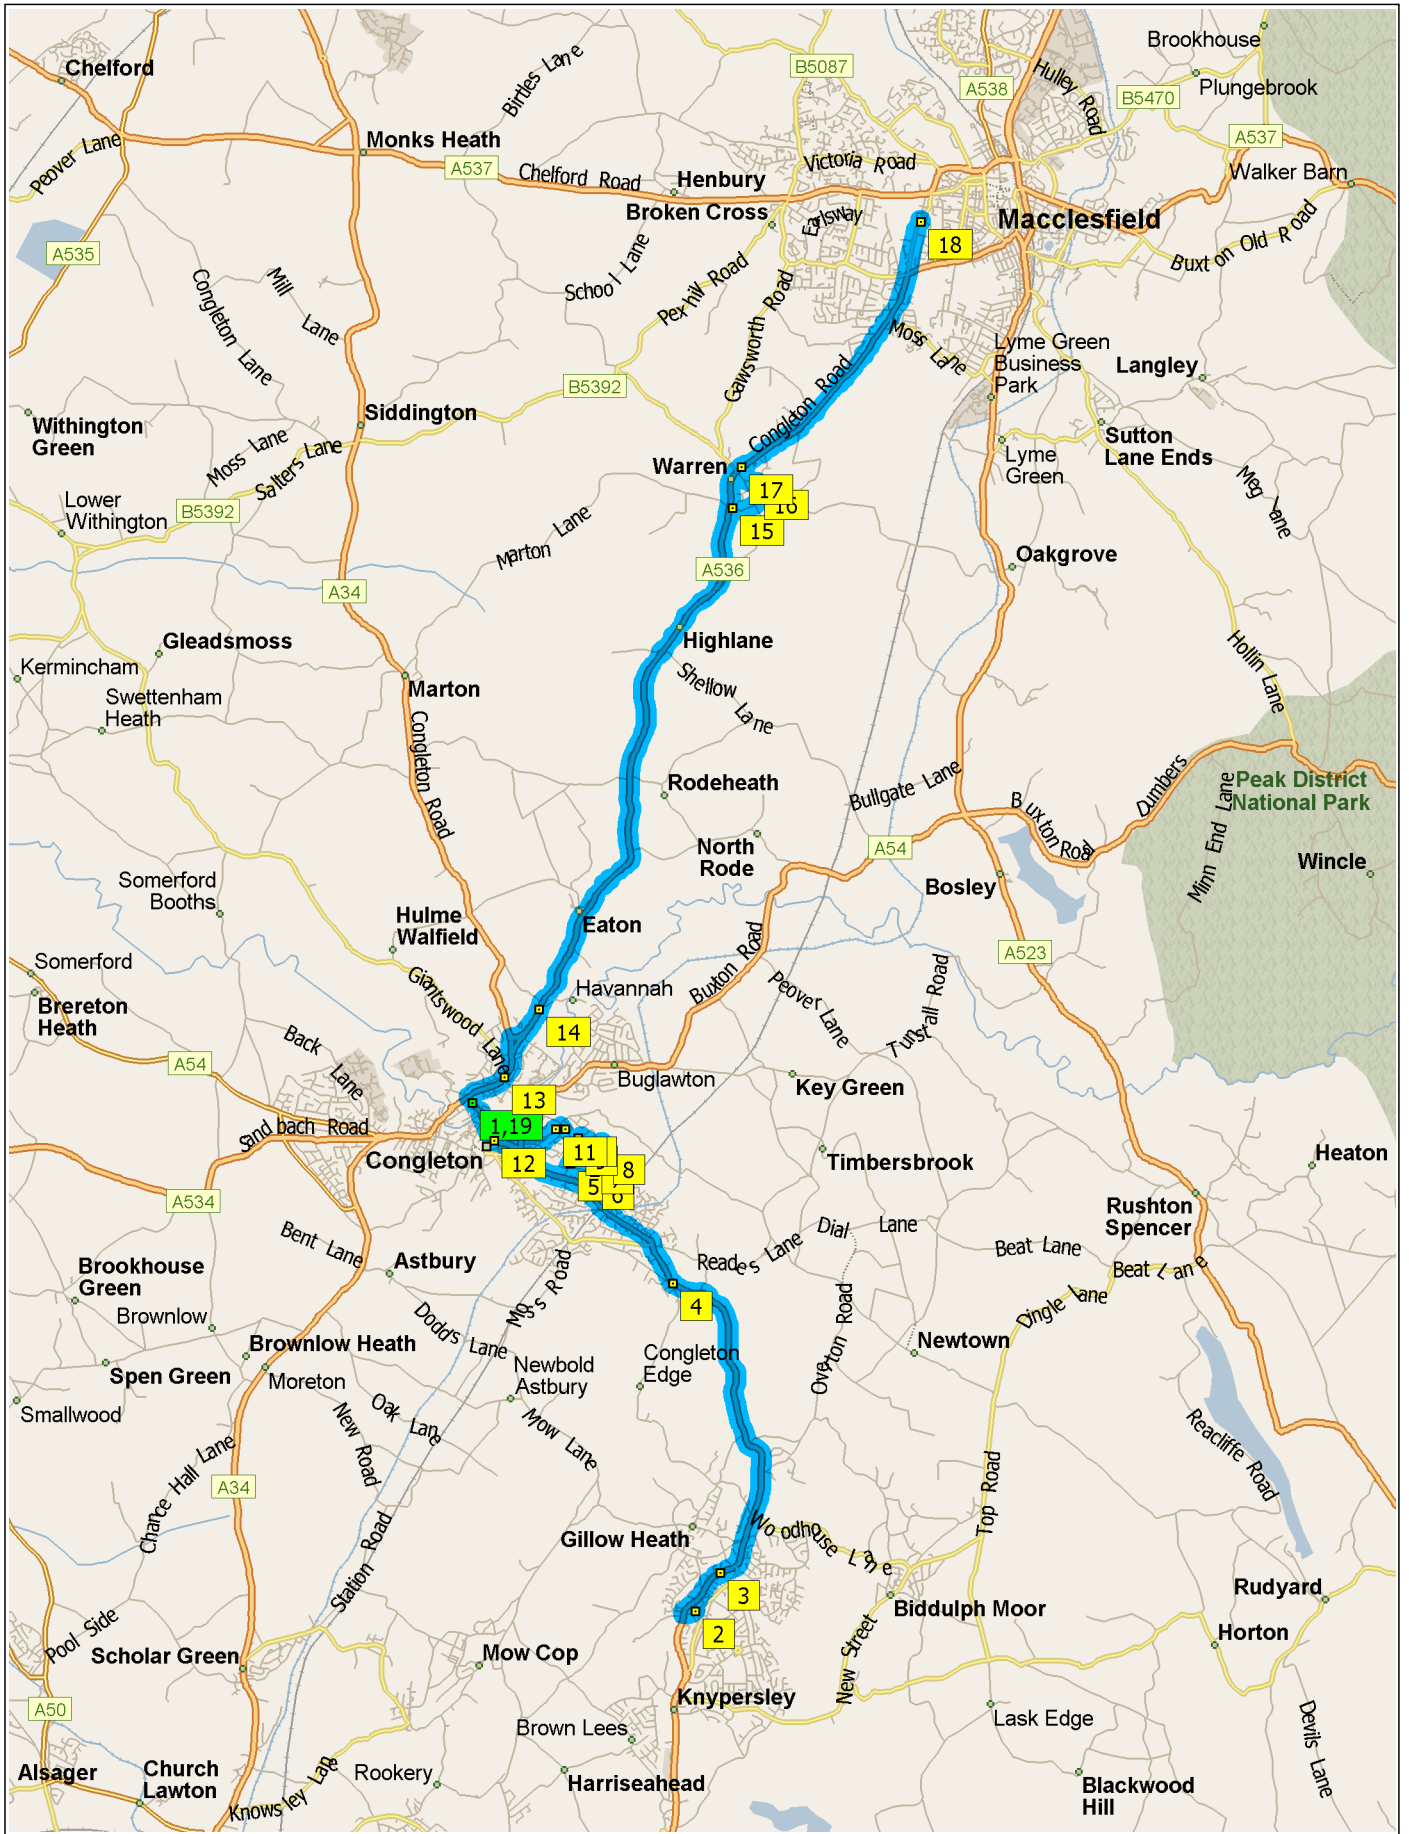

AH5

25.9 miles; 59 minutes

0 mi 1 2 3

09:00 0.0 mi
 Depart Congleton on A54 [Rood Hill] (South-East) for 0.2 mi

09:00 0.2 mi
 At roundabout, take the SECOND exit onto A54 [Mountbatten Way] for 0.3 mi towards A54

09:01 0.5 mi
 At roundabout, take the SECOND exit onto A527 [Mountbatten Way] for 3.8 mi towards A527 / Biddulph / Train Station

09:10 4.3 mi
 At roundabout, take the SECOND exit onto A527 for 0.5 mi

09:11 4.8 mi
 At roundabout, take the FIRST exit onto Wharf Road for 142 yds

09:12 4.9 mi
 At 2 Wharf Rd, Biddulph, Stoke-on-Trent ST8 6, return West on Wharf Road for 120 yds

09:12 5.0 mi
 At roundabout, take the THIRD exit onto A527 for 0.4 mi

09:13 5.4 mi
 At A527, Biddulph, Stoke-on-Trent ST8 6, stay on A527 (East) for 0.1 mi

09:13 5.5 mi
 At roundabout, take the FIRST exit onto A527 [Congleton Road] for 2.3 mi

09:18 7.9 mi
At Biddulph Rd, Congleton CW12 3, stay on A527 [Biddulph Road] (North-West) for 1.1 mi

09:21 9.0 mi
Turn RIGHT (North) onto Highcroft Avenue for 0.1 mi