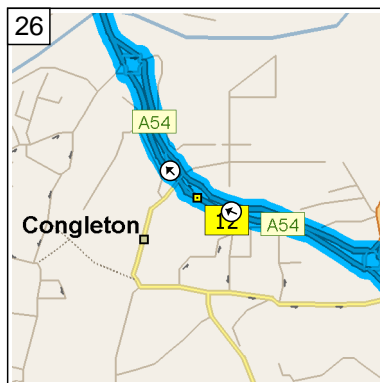

20  
09:26 9.8 mi  
Turn RIGHT (North) onto Borough Road for 153 yds

21  
09:26 9.9 mi  
At 18 Borough Rd, Congleton CW12 3, stay on Borough Road (North-West) for 76 yds

22  
09:26 9.9 mi  
Turn LEFT (South-West) onto Bromley Road for 87 yds

23  
09:27 10.0 mi  
At 104 Bromley Rd, Congleton CW12 1, stay on Bromley Road (South-West) for 0.3 mi

24  
09:28 10.3 mi  
Turn RIGHT (North-West) onto A527 [Mountbatten Way] for 65 yds

25  
09:29 10.3 mi  
At roundabout, take the FIRST exit onto A54 [Mountbatten Way] for 0.2 mi towards A54 / (M6) / (A534) / (A34) / Newcastle / Nantwich

26  
09:29 10.5 mi  
At A54, Congleton CW12 1, stay on A54 [Mountbatten Way] (North-West) for 0.4 mi

27  
09:30 10.9 mi  
Turn RIGHT (North-East) onto A34 [Road Hill] for 0.3 mi towards A34 / (A536) / Macclesfield / Manchester

09:32 11.8 mi  
 At A536, Congleton CW12 1, stay on A536 [Macclesfield Road] (North) for 4.0 mi

09:38 15.7 mi  
 Turn RIGHT (East) onto Maggoty Lane for 43 yds

09:38 15.8 mi  
 At Maggoty Lane, Warren, Macclesfield SK11 9, stay on Maggoty Lane (East) for 0.2 mi