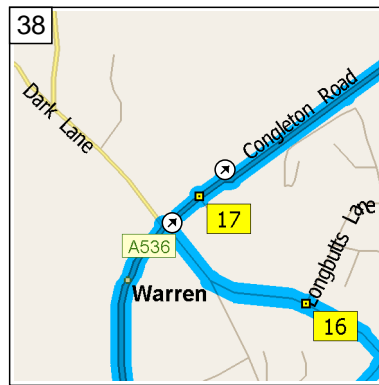

09:32 11.8 mi
 At A536, Congleton CW12 1, stay on A536 [Macclesfield Road] (North) for 4.0 mi

09:38 15.7 mi
 Turn RIGHT (East) onto Maggoty Lane for 43 yds

09:38 15.8 mi
 At Maggoty Lane, Warren, Macclesfield SK11 9, stay on Maggoty Lane (East) for 0.2 mi

09:38 15.9 mi
 Road name changes to Wardle Crescent for 0.1 mi

09:39 16.1 mi
 Turn LEFT (North-West) onto Woodhouse Lane for 164 yds

09:40 16.1 mi
 At 2 Woodhouse Lane, Warren, Macclesfield SK11 9, stay on Woodhouse Lane (West) for 174 yds

09:40 16.2 mi
 Bear RIGHT (North-West) onto Church Lane, then immediately turn RIGHT (North-East) onto A536 [Congleton Road] for 0.1 mi

09:41 16.4 mi
 At Congleton Rd, Warren, Macclesfield SK11 9, stay on A536 [Congleton Road] (North-East) for 1.8 mi

09:45 18.2 mi
 Bear LEFT (North) onto B5088 [Oxford Road] for 0.4 mi

09:46 18.5 mi
 At 89 Oxford Rd, Macclesfield SK11 8, return South-West on B5088 [Oxford Road] for 0.4 mi

09:47 18.9 mi
 Bear RIGHT (South) onto A536 [Congleton Road] for 6.4 mi