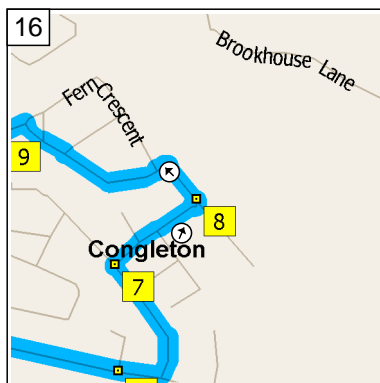

09:11 4.8 mi  
 At roundabout, take the FIRST exit onto Wharf Road for 142 yds

09:12 4.9 mi  
 At 2 Wharf Rd, Biddulph, Stoke-on-Trent ST8 6, return West on Wharf Road for 120 yds

09:12 5.0 mi  
 At roundabout, take the THIRD exit onto A527 for 0.4 mi

11  
09:21 9.0 mi  
Turn RIGHT (North) onto Highcroft Avenue for 0.1 mi

12  
09:22 9.1 mi  
At 4 Highcroft Ave, Congleton CW12 3, turn RIGHT (East) onto Edinburgh Road for 0.2 mi

13  
09:23 9.3 mi  
At 95 Edinburgh Rd, Congleton CW12 3, stay on Edinburgh Road (East) for 76 yds

14  
09:23 9.3 mi  
Turn LEFT (North) onto Woolston Avenue for 0.1 mi

15  
09:24 9.4 mi  
At 93 Woolston Ave, Congleton CW12 3, turn RIGHT (North-East) onto Burns Road for 0.1 mi

16  
09:24 9.6 mi  
At 28 Burns Rd, Congleton CW12 3, stay on Burns Road (North-West) for 109 yds

17  
09:24 9.6 mi  
Keep STRAIGHT onto Fern Crescent for 0.1 mi

18  
09:25 9.8 mi  
Turn LEFT (West) onto Coronation Road for 43 yds

19  
09:25 9.8 mi  
At 59 Coronation Rd, Congleton CW12 3, stay on Coronation Road (West) for 54 yds