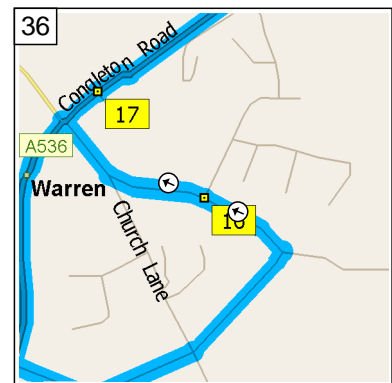

09:32 11.8 mi
 At A536, Congleton CW12 1, stay on A536 [Macclesfield Road] (North) for 4.0 mi

09:38 15.7 mi
 Turn RIGHT (East) onto Maggoty Lane for 43 yds

09:38 15.8 mi
 At Maggoty Lane, Warren, Macclesfield SK11 9, stay on Maggoty Lane (East) for 0.2 mi

09:38 15.9 mi
 Road name changes to Wardle Crescent for 0.1 mi

09:39 16.1 mi
 Turn LEFT (North-West) onto Woodhouse Lane for 164 yds

09:40 16.1 mi
 At 2 Woodhouse Lane, Warren, Macclesfield SK11 9, stay on Woodhouse Lane (West) for 174 yds

09:40 16.2 mi
 Bear RIGHT (North-West) onto Church Lane, then immediately turn RIGHT (North-East) onto A536 [Congleton Road] for 0.1 mi

09:41 16.4 mi
 At Congleton Rd, Warren, Macclesfield SK11 9, stay on A536 [Congleton Road] (North-East) for 1.8 mi

09:45 18.2 mi
 Bear LEFT (North) onto B5088 [Oxford Road] for 0.4 mi

09:46 18.5 mi
 At 89 Oxford Rd, Macclesfield SK11 8, return South-West on B5088 [Oxford Road] for 0.4 mi

09:47 18.9 mi
 Bear RIGHT (South) onto A536 [Congleton Road] for 6.4 mi