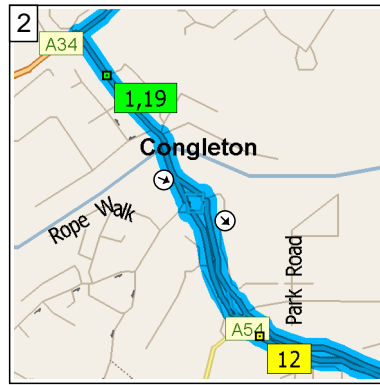

09:00 0.2 mi
At roundabout, take the SECOND exit onto A54 [Mountbatten Way] for 0.3 mi towards A54