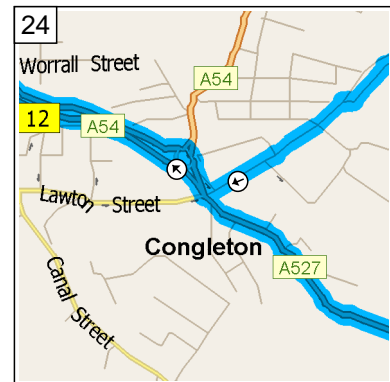

09:24 9.4 mi
At 93 Woolston Ave, Congleton CW12 3, turn RIGHT (North-East) onto Burns Road for 0.1 mi

09:24 9.6 mi
At 28 Burns Rd, Congleton CW12 3, stay on Burns Road (North-West) for 109 yds

09:24 9.6 mi
Keep STRAIGHT onto Fern Crescent for 0.1 mi

09:25 9.8 mi
Turn LEFT (West) onto Coronation Road for 43 yds

19
09:25 9.8 mi
At 59 Coronation Rd, Congleton CW12 3, stay on Coronation Road (West) for 54 yds

20
09:26 9.8 mi
Turn RIGHT (North) onto Borough Road for 153 yds

21
09:26 9.9 mi
At 18 Borough Rd, Congleton CW12 3, stay on Borough Road (North-West) for 76 yds

22
09:26 9.9 mi
Turn LEFT (South-West) onto Bromley Road for 87 yds

23
09:27 10.0 mi
At 104 Bromley Rd, Congleton CW12 1, stay on Bromley Road (South-West) for 0.3 mi

24
09:28 10.3 mi
Turn RIGHT (North-West) onto A527 [Mountbatten Way] for 65 yds

25
09:29 10.3 mi
At roundabout, take the FIRST exit onto A54 [Mountbatten Way] for 0.2 mi towards A54 / (M6) / (A534) / (A34) / Newcastle / Nantwich