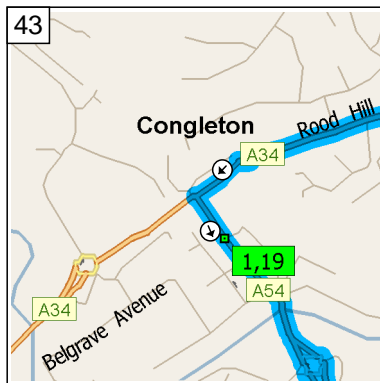

09:32 11.8 mi  
 At A536, Congleton CW12 1, stay on A536 [Macclesfield Road] (North) for 4.0 mi

09:38 15.7 mi  
 Turn RIGHT (East) onto Maggoty Lane for 43 yds

09:38 15.8 mi  
 At Maggoty Lane, Warren, Macclesfield SK11 9, stay on Maggoty Lane (East) for 0.2 mi

09:40 16.2 mi  
 Bear RIGHT (North-West) onto Church Lane, then immediately turn RIGHT (North-East) onto A536 [Congleton Road] for 0.1 mi

09:41 16.4 mi  
 At Congleton Rd, Warren, Macclesfield SK11 9, stay on A536 [Congleton Road] (North-East) for 1.8 mi

09:45 18.2 mi  
 Bear LEFT (North) onto B5088 [Oxford Road] for 0.4 mi

09:46 18.5 mi  
 At 89 Oxford Rd, Macclesfield SK11 8, return South-West on B5088 [Oxford Road] for 0.4 mi

09:47 18.9 mi  
 Bear RIGHT (South) onto A536 [Congleton Road] for 6.4 mi

09:57 25.3 mi  
 Road name changes to A34 [Macclesfield Road] for 0.6 mi

09:59 25.8 mi  
 Turn LEFT (South) onto A54 [Rood Hill] for 98 yds towards A34 / (M6) / (A534) / (A54) / Holmes Chapel / Nantwich / Newcastle