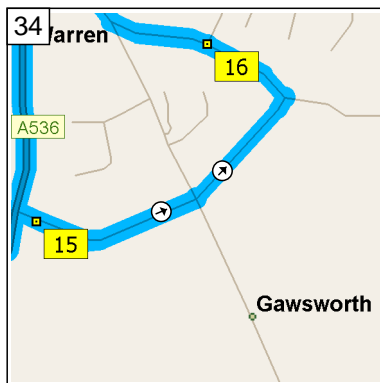

26
09:29 10.5 mi
At A54, Congleton CW12 1, stay on A54 [Mountbatten Way] (North-West) for 0.4 mi

27
09:30 10.9 mi
Turn RIGHT (North-East) onto A34 [Road Hill] for 0.3 mi towards A34 / (A536) / Macclesfield / Manchester

09:31 11.2 mi
 At Rood Hill, Congleton CW12 1, stay on A34 [Rood Hill] (North-East) for 0.3 mi

09:32 11.5 mi
 Take Local road(s) (RIGHT) onto A34 for 87 yds

09:32 11.5 mi
 Keep LEFT onto A536 [Macclesfield Road] for 0.3 mi

09:32 11.8 mi
 At A536, Congleton CW12 1, stay on A536 [Macclesfield Road] (North) for 4.0 mi

09:38 15.7 mi
 Turn RIGHT (East) onto Maggoty Lane for 43 yds

09:38 15.8 mi
 At Maggoty Lane, Warren, Macclesfield SK11 9, stay on Maggoty Lane (East) for 0.2 mi

09:38 15.9 mi
 Road name changes to Wardle Crescent for 0.1 mi

09:39 16.1 mi
 Turn LEFT (North-West) onto Woodhouse Lane for 164 yds

09:40 16.1 mi
 At 2 Woodhouse Lane, Warren, Macclesfield SK11 9, stay on Woodhouse Lane (West) for 174 yds