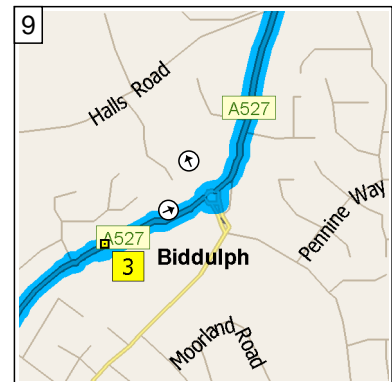

09:11 4.8 mi  
 At roundabout, take the FIRST exit onto Wharf Road for 142 yds

09:12 4.9 mi  
 At 2 Wharf Rd, Biddulph, Stoke-on-Trent ST8 6, return West on Wharf Road for 120 yds

09:12 5.0 mi  
 At roundabout, take the THIRD exit onto A527 for 0.4 mi

09:13 5.4 mi  
 At A527, Biddulph, Stoke-on-Trent ST8 6, stay on A527 (East) for 0.1 mi

09:13 5.5 mi  
 At roundabout, take the FIRST exit onto A527 [Congleton Road] for 2.3 mi

10  
09:18 7.9 mi  
At Biddulph Rd, Congleton CW12 3, stay on A527 [Biddulph Road] (North-West) for 1.1 mi

11  
09:21 9.0 mi  
Turn RIGHT (North) onto Highcroft Avenue for 0.1 mi

12  
09:22 9.1 mi  
At 4 Highcroft Ave, Congleton CW12 3, turn RIGHT (East) onto Edinburgh Road for 0.2 mi

13  
09:23 9.3 mi  
At 95 Edinburgh Rd, Congleton CW12 3, stay on Edinburgh Road (East) for 76 yds

14  
09:23 9.3 mi  
Turn LEFT (North) onto Woolston Avenue for 0.1 mi

15  
09:24 9.4 mi  
At 93 Woolston Ave, Congleton CW12 3, turn RIGHT (North-East) onto Burns Road for 0.1 mi

16  
09:24 9.6 mi  
At 28 Burns Rd, Congleton CW12 3, stay on Burns Road (North-West) for 109 yds