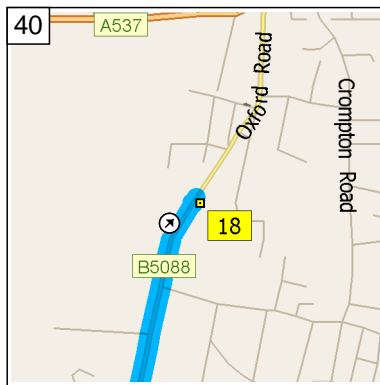

09:32 11.8 mi  
 At A536, Congleton CW12 1, stay on A536 [Macclesfield Road] (North) for 4.0 mi

09:38 15.7 mi  
 Turn RIGHT (East) onto Maggoty Lane for 43 yds

09:38 15.8 mi  
 At Maggoty Lane, Warren, Macclesfield SK11 9, stay on Maggoty Lane (East) for 0.2 mi

09:38 15.9 mi  
 Road name changes to Wardle Crescent for 0.1 mi

09:39 16.1 mi  
 Turn LEFT (North-West) onto Woodhouse Lane for 164 yds

09:40 16.1 mi  
 At 2 Woodhouse Lane, Warren, Macclesfield SK11 9, stay on Woodhouse Lane (West) for 174 yds

09:40 16.2 mi  
 Bear RIGHT (North-West) onto Church Lane, then immediately turn RIGHT (North-East) onto A536 [Congleton Road] for 0.1 mi

09:41 16.4 mi  
 At Congleton Rd, Warren, Macclesfield SK11 9, stay on A536 [Congleton Road] (North-East) for 1.8 mi

09:45 18.2 mi  
 Bear LEFT (North) onto B5088 [Oxford Road] for 0.4 mi

09:46 18.5 mi  
 At 89 Oxford Rd, Macclesfield SK11 8, return South-West on B5088 [Oxford Road] for 0.4 mi

09:47 18.9 mi  
 Bear RIGHT (South) onto A536 [Congleton Road] for 6.4 mi