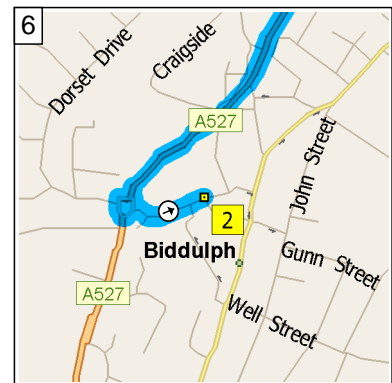

# AH5

25.9 miles; 59 minutes

0 mi 1 2 3

09:00 0.0 mi  
 Depart Congleton on A54 [Rood Hill] (South-East) for 0.2 mi

09:00 0.2 mi  
 At roundabout, take the SECOND exit onto A54 [Mountbatten Way] for 0.3 mi towards A54

09:01 0.5 mi  
 At roundabout, take the SECOND exit onto A527 [Mountbatten Way] for 3.8 mi towards A527 / Biddulph / Train Station

09:10 4.3 mi  
 At roundabout, take the SECOND exit onto A527 for 0.5 mi

09:11 4.8 mi  
 At roundabout, take the FIRST exit onto Wharf Road for 142 yds

09:12 4.9 mi  
 At 2 Wharf Rd, Biddulph, Stoke-on-Trent ST8 6, return West on Wharf Road for 120 yds

09:12 5.0 mi  
 At roundabout, take the THIRD exit onto A527 for 0.4 mi