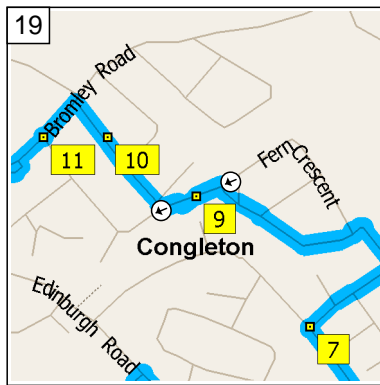

09:22 9.1 mi
At 4 Highcroft Ave, Congleton CW12 3, turn RIGHT (East) onto Edinburgh Road for 0.2 mi

09:23 9.3 mi
At 95 Edinburgh Rd, Congleton CW12 3, stay on Edinburgh Road (East) for 76 yds

09:23 9.3 mi
Turn LEFT (North) onto Woolston Avenue for 0.1 mi

09:24 9.4 mi
At 93 Woolston Ave, Congleton CW12 3, turn RIGHT (North-East) onto Burns Road for 0.1 mi

09:24 9.6 mi
At 28 Burns Rd, Congleton CW12 3, stay on Burns Road (North-West) for 109 yds

09:24 9.6 mi
Keep STRAIGHT onto Fern Crescent for 0.1 mi

09:25 9.8 mi
Turn LEFT (West) onto Coronation Road for 43 yds

19
09:25 9.8 mi
At 59 Coronation Rd, Congleton CW12 3, stay on Coronation Road (West) for 54 yds

20
09:26 9.8 mi
Turn RIGHT (North) onto Borough Road for 153 yds

21
09:26 9.9 mi
At 18 Borough Rd, Congleton CW12 3, stay on Borough Road (North-West) for 76 yds

22
09:26 9.9 mi
Turn LEFT (South-West) onto Bromley Road for 87 yds

23
09:27 10.0 mi
At 104 Bromley Rd, Congleton CW12 1, stay on Bromley Road (South-West) for 0.3 mi