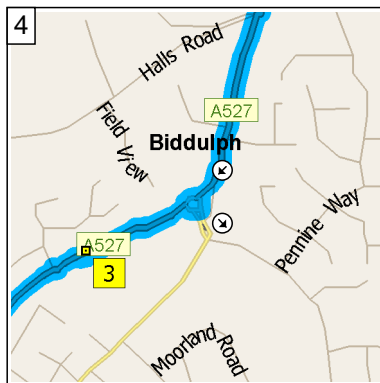

AH5

25.9 miles; 59 minutes

0 mi 1 2 3

09:00 0.0 mi
 Depart Congleton on A54 [Rood Hill] (South-East) for 0.2 mi

09:00 0.2 mi
 At roundabout, take the SECOND exit onto A54 [Mountbatten Way] for 0.3 mi towards A54

09:01 0.5 mi
 At roundabout, take the SECOND exit onto A527 [Mountbatten Way] for 3.8 mi towards A527 / Biddulph / Train Station

09:10 4.3 mi
 At roundabout, take the SECOND exit onto A527 for 0.5 mi

09:11 4.8 mi
 At roundabout, take the FIRST exit onto Wharf Road for 142 yds

09:12 4.9 mi
 At 2 Wharf Rd, Biddulph, Stoke-on-Trent ST8 6, return West on Wharf Road for 120 yds

09:12 5.0 mi
 At roundabout, take the THIRD exit onto A527 for 0.4 mi

09:13 5.4 mi
 At A527, Biddulph, Stoke-on-Trent ST8 6, stay on A527 (East) for 0.1 mi

09:22 9.1 mi
At 4 Highcroft Ave, Congleton CW12 3, turn RIGHT (East) onto Edinburgh Road for 0.2 mi

09:23 9.3 mi
At 95 Edinburgh Rd, Congleton CW12 3, stay on Edinburgh Road (East) for 76 yds

09:23 9.3 mi
Turn LEFT (North) onto Woolston Avenue for 0.1 mi