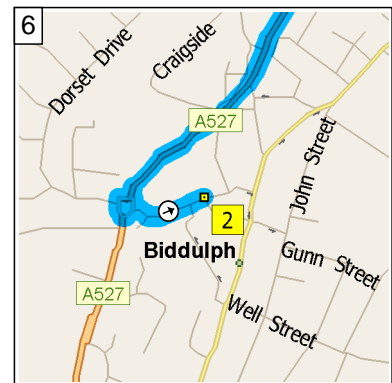

AH5

25.9 miles; 59 minutes

0 mi 1 2 3

09:00 0.0 mi
 Depart Congleton on A54 [Rood Hill] (South-East) for 0.2 mi

09:00 0.2 mi
 At roundabout, take the SECOND exit onto A54 [Mountbatten Way] for 0.3 mi towards A54

09:01 0.5 mi
 At roundabout, take the SECOND exit onto A527 [Mountbatten Way] for 3.8 mi towards A527 / Biddulph / Train Station

09:10 4.3 mi
 At roundabout, take the SECOND exit onto A527 for 0.5 mi

09:11 4.8 mi
 At roundabout, take the FIRST exit onto Wharf Road for 142 yds

09:12 4.9 mi
 At 2 Wharf Rd, Biddulph, Stoke-on-Trent ST8 6, return West on Wharf Road for 120 yds

09:12 5.0 mi
 At roundabout, take the THIRD exit onto A527 for 0.4 mi

09:13 5.4 mi
 At A527, Biddulph, Stoke-on-Trent ST8 6, stay on A527 (East) for 0.1 mi

09:22 9.1 mi
At 4 Highcroft Ave, Congleton CW12 3, turn RIGHT (East) onto Edinburgh Road for 0.2 mi

09:23 9.3 mi
At 95 Edinburgh Rd, Congleton CW12 3, stay on Edinburgh Road (East) for 76 yds

09:23 9.3 mi
Turn LEFT (North) onto Woolston Avenue for 0.1 mi