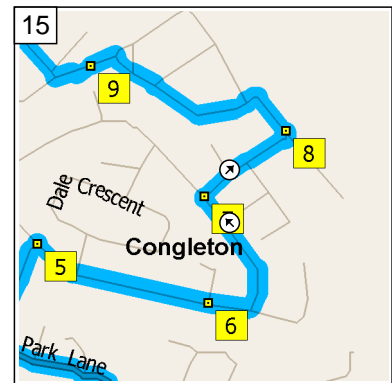

09:11 4.8 mi  
 At roundabout, take the FIRST exit onto Wharf Road for 142 yds

09:12 4.9 mi  
 At 2 Wharf Rd, Biddulph, Stoke-on-Trent ST8 6, return West on Wharf Road for 120 yds

09:12 5.0 mi  
 At roundabout, take the THIRD exit onto A527 for 0.4 mi

11  
09:21 9.0 mi  
Turn RIGHT (North) onto Highcroft Avenue for 0.1 mi

12  
09:22 9.1 mi  
At 4 Highcroft Ave, Congleton CW12 3, turn RIGHT (East) onto Edinburgh Road for 0.2 mi

13  
09:23 9.3 mi  
At 95 Edinburgh Rd, Congleton CW12 3, stay on Edinburgh Road (East) for 76 yds

14  
09:23 9.3 mi  
Turn LEFT (North) onto Woolston Avenue for 0.1 mi

15  
09:24 9.4 mi  
At 93 Woolston Ave, Congleton CW12 3, turn RIGHT (North-East) onto Burns Road for 0.1 mi

16  
09:24 9.6 mi  
At 28 Burns Rd, Congleton CW12 3, stay on Burns Road (North-West) for 109 yds