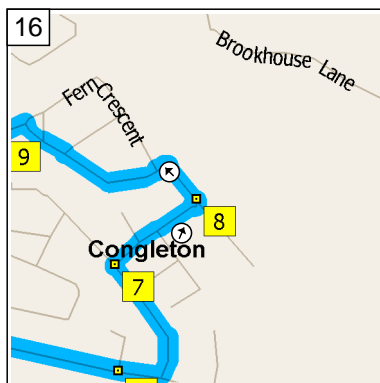

09:12 4.9 mi
 At 2 Wharf Rd, Biddulph, Stoke-on-Trent ST8 6, return West on Wharf Road for 120 yds

09:12 5.0 mi
 At roundabout, take the THIRD exit onto A527 for 0.4 mi

09:13 5.4 mi
 At A527, Biddulph, Stoke-on-Trent ST8 6, stay on A527 (East) for 0.1 mi

09:22 9.1 mi
At 4 Highcroft Ave, Congleton CW12 3, turn RIGHT (East) onto Edinburgh Road for 0.2 mi

09:23 9.3 mi
At 95 Edinburgh Rd, Congleton CW12 3, stay on Edinburgh Road (East) for 76 yds

09:23 9.3 mi
Turn LEFT (North) onto Woolston Avenue for 0.1 mi

09:24 9.4 mi
At 93 Woolston Ave, Congleton CW12 3, turn RIGHT (North-East) onto Burns Road for 0.1 mi

09:24 9.6 mi
At 28 Burns Rd, Congleton CW12 3, stay on Burns Road (North-West) for 109 yds

09:24 9.6 mi
Keep STRAIGHT onto Fern Crescent for 0.1 mi

09:25 9.8 mi
Turn LEFT (West) onto Coronation Road for 43 yds

19
09:25 9.8 mi
At 59 Coronation Rd, Congleton CW12 3, stay on Coronation Road (West) for 54 yds

20
09:26 9.8 mi
Turn RIGHT (North) onto Borough Road for 153 yds