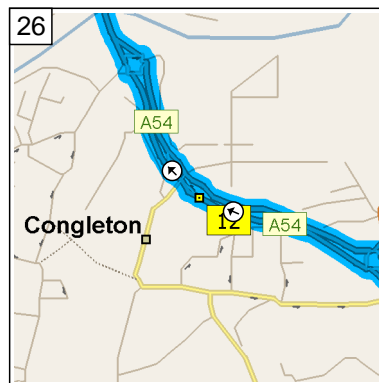

09:25 9.8 mi
Turn LEFT (West) onto Coronation Road for 43 yds

19
09:25 9.8 mi
At 59 Coronation Rd, Congleton CW12 3, stay on Coronation Road (West) for 54 yds

20
09:26 9.8 mi
Turn RIGHT (North) onto Borough Road for 153 yds

21
09:26 9.9 mi
At 18 Borough Rd, Congleton CW12 3, stay on Borough Road (North-West) for 76 yds

22
09:26 9.9 mi
Turn LEFT (South-West) onto Bromley Road for 87 yds

23
09:27 10.0 mi
At 104 Bromley Rd, Congleton CW12 1, stay on Bromley Road (South-West) for 0.3 mi

24
09:28 10.3 mi
Turn RIGHT (North-West) onto A527 [Mountbatten Way] for 65 yds

25
09:29 10.3 mi
At roundabout, take the FIRST exit onto A54 [Mountbatten Way] for 0.2 mi towards A54 / (M6) / (A534) / (A34) / Newcastle / Nantwich

26
09:29 10.5 mi
At A54, Congleton CW12 1, stay on A54 [Mountbatten Way] (North-West) for 0.4 mi

27
09:30 10.9 mi
Turn RIGHT (North-East) onto A34 [Road Hill] for 0.3 mi towards A34 / (A536) / Macclesfield / Manchester