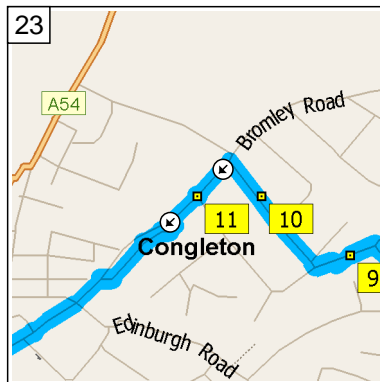

09:11 4.8 mi  
 At roundabout, take the FIRST exit onto Wharf Road for 142 yds

09:12 4.9 mi  
 At 2 Wharf Rd, Biddulph, Stoke-on-Trent ST8 6, return West on Wharf Road for 120 yds

09:12 5.0 mi  
 At roundabout, take the THIRD exit onto A527 for 0.4 mi

14  
09:23 9.3 mi  
Turn LEFT (North) onto Woolston Avenue for 0.1 mi

15  
09:24 9.4 mi  
At 93 Woolston Ave, Congleton CW12 3, turn RIGHT (North-East) onto Burns Road for 0.1 mi

16  
09:24 9.6 mi  
At 28 Burns Rd, Congleton CW12 3, stay on Burns Road (North-West) for 109 yds

17  
09:24 9.6 mi  
Keep STRAIGHT onto Fern Crescent for 0.1 mi

18  
09:25 9.8 mi  
Turn LEFT (West) onto Coronation Road for 43 yds

19  
09:25 9.8 mi  
At 59 Coronation Rd, Congleton CW12 3, stay on Coronation Road (West) for 54 yds

20  
09:26 9.8 mi  
Turn RIGHT (North) onto Borough Road for 153 yds

21  
09:26 9.9 mi  
At 18 Borough Rd, Congleton CW12 3, stay on Borough Road (North-West) for 76 yds

22  
09:26 9.9 mi  
Turn LEFT (South-West) onto Bromley Road for 87 yds