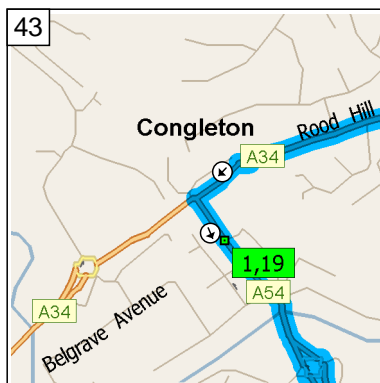

09:40 16.2 mi
 Bear RIGHT (North-West) onto Church Lane, then immediately turn RIGHT (North-East) onto A536 [Congleton Road] for 0.1 mi

09:41 16.4 mi
 At Congleton Rd, Warren, Macclesfield SK11 9, stay on A536 [Congleton Road] (North-East) for 1.8 mi

09:45 18.2 mi
 Bear LEFT (North) onto B5088 [Oxford Road] for 0.4 mi

09:46 18.5 mi
 At 89 Oxford Rd, Macclesfield SK11 8, return South-West on B5088 [Oxford Road] for 0.4 mi

09:47 18.9 mi
 Bear RIGHT (South) onto A536 [Congleton Road] for 6.4 mi

09:57 25.3 mi
 Road name changes to A34 [Macclesfield Road] for 0.6 mi

09:59 25.8 mi
 Turn LEFT (South) onto A54 [Road Hill] for 98 yds towards A34 / (M6) / (A534) / (A54) / Holmes Chapel / Nantwich / Newcastle

09:59 25.9 mi
 Arrive Congleton

Route summary

Total journey cost	£4.79
Driving distance	25.9 miles
Trip duration	59 minutes
Driving time	59 minutes
Crow's flight distance between all stops	22.8 miles

Route segment details