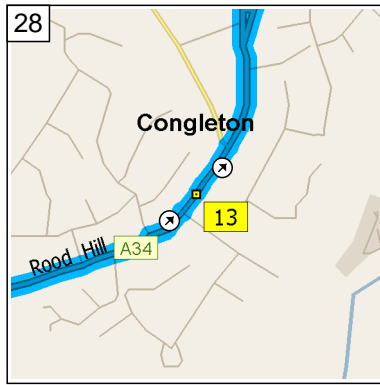

20  
09:26 9.8 mi  
Turn RIGHT (North) onto Borough Road for 153 yds

21  
09:26 9.9 mi  
At 18 Borough Rd, Congleton CW12 3, stay on Borough Road (North-West) for 76 yds

22  
09:26 9.9 mi  
Turn LEFT (South-West) onto Bromley Road for 87 yds

23  
09:27 10.0 mi  
At 104 Bromley Rd, Congleton CW12 1, stay on Bromley Road (South-West) for 0.3 mi

24  
09:28 10.3 mi  
Turn RIGHT (North-West) onto A527 [Mountbatten Way] for 65 yds

25  
09:29 10.3 mi  
At roundabout, take the FIRST exit onto A54 [Mountbatten Way] for 0.2 mi towards A54 / (M6) / (A534) / (A34) / Newcastle / Nantwich

26  
09:29 10.5 mi  
At A54, Congleton CW12 1, stay on A54 [Mountbatten Way] (North-West) for 0.4 mi

27  
09:30 10.9 mi  
Turn RIGHT (North-East) onto A34 [Road Hill] for 0.3 mi towards A34 / (A536) / Macclesfield / Manchester

09:32 11.8 mi  
 At A536, Congleton CW12 1, stay on A536 [Macclesfield Road] (North) for 4.0 mi

09:38 15.7 mi  
 Turn RIGHT (East) onto Maggoty Lane for 43 yds

09:38 15.8 mi  
 At Maggoty Lane, Warren, Macclesfield SK11 9, stay on Maggoty Lane (East) for 0.2 mi