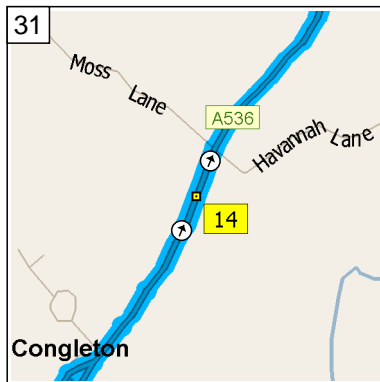

24
09:28 10.3 mi
Turn RIGHT (North-West) onto A527 [Mountbatten Way] for 65 yds

25
09:29 10.3 mi
At roundabout, take the FIRST exit onto A54 [Mountbatten Way] for 0.2 mi towards A54 / (M6) / (A534) / (A34) / Newcastle / Nantwich

26
09:29 10.5 mi
At A54, Congleton CW12 1, stay on A54 [Mountbatten Way] (North-West) for 0.4 mi

27
09:30 10.9 mi
Turn RIGHT (North-East) onto A34 [Road Hill] for 0.3 mi towards A34 / (A536) / Macclesfield / Manchester

09:31 11.2 mi
 At Rood Hill, Congleton CW12 1, stay on A34 [Rood Hill] (North-East) for 0.3 mi

09:32 11.5 mi
 Take Local road(s) (RIGHT) onto A34 for 87 yds

09:32 11.5 mi
 Keep LEFT onto A536 [Macclesfield Road] for 0.3 mi

09:32 11.8 mi
 At A536, Congleton CW12 1, stay on A536 [Macclesfield Road] (North) for 4.0 mi

09:38 15.7 mi
 Turn RIGHT (East) onto Maggoty Lane for 43 yds

09:38 15.8 mi
 At Maggoty Lane, Warren, Macclesfield SK11 9, stay on Maggoty Lane (East) for 0.2 mi