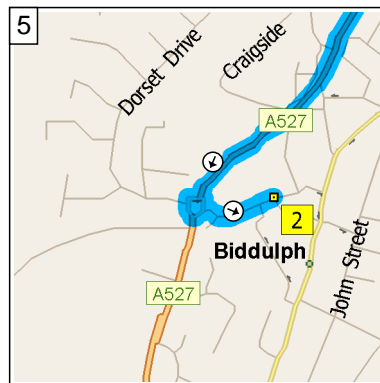

AH5

25.9 miles; 59 minutes

0 mi 1 2 3

09:00 0.0 mi
 Depart Congleton on A54 [Rood Hill] (South-East) for 0.2 mi

09:00 0.2 mi
 At roundabout, take the SECOND exit onto A54 [Mountbatten Way] for 0.3 mi towards A54

09:01 0.5 mi
 At roundabout, take the SECOND exit onto A527 [Mountbatten Way] for 3.8 mi towards A527 / Biddulph / Train Station

09:10 4.3 mi
 At roundabout, take the SECOND exit onto A527 for 0.5 mi

09:11 4.8 mi
 At roundabout, take the FIRST exit onto Wharf Road for 142 yds

09:12 4.9 mi
 At 2 Wharf Rd, Biddulph, Stoke-on-Trent ST8 6, return West on Wharf Road for 120 yds

09:12 5.0 mi
 At roundabout, take the THIRD exit onto A527 for 0.4 mi

09:13 5.4 mi
 At A527, Biddulph, Stoke-on-Trent ST8 6, stay on A527 (East) for 0.1 mi

09:22 9.1 mi
At 4 Highcroft Ave, Congleton CW12 3, turn RIGHT (East) onto Edinburgh Road for 0.2 mi

09:23 9.3 mi
At 95 Edinburgh Rd, Congleton CW12 3, stay on Edinburgh Road (East) for 76 yds

09:23 9.3 mi
Turn LEFT (North) onto Woolston Avenue for 0.1 mi