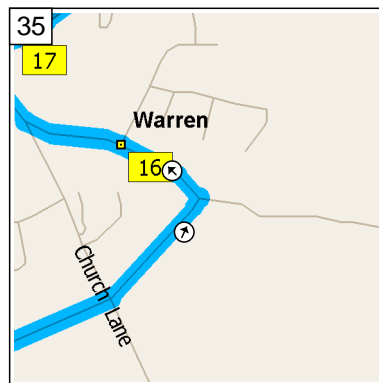

09:11 4.8 mi  
 At roundabout, take the FIRST exit onto Wharf Road for 142 yds

09:12 4.9 mi  
 At 2 Wharf Rd, Biddulph, Stoke-on-Trent ST8 6, return West on Wharf Road for 120 yds

09:12 5.0 mi  
 At roundabout, take the THIRD exit onto A527 for 0.4 mi

09:32 11.8 mi  
 At A536, Congleton CW12 1, stay on A536 [Macclesfield Road] (North) for 4.0 mi

09:38 15.7 mi  
 Turn RIGHT (East) onto Maggoty Lane for 43 yds

09:38 15.8 mi  
 At Maggoty Lane, Warren, Macclesfield SK11 9, stay on Maggoty Lane (East) for 0.2 mi

09:38 15.9 mi  
 Road name changes to Wardle Crescent for 0.1 mi

09:39 16.1 mi  
 Turn LEFT (North-West) onto Woodhouse Lane for 164 yds

09:40 16.1 mi  
 At 2 Woodhouse Lane, Warren, Macclesfield SK11 9, stay on Woodhouse Lane (West) for 174 yds

09:40 16.2 mi  
 Bear RIGHT (North-West) onto Church Lane, then immediately turn RIGHT (North-East) onto A536 [Congleton Road] for 0.1 mi

09:41 16.4 mi  
 At Congleton Rd, Warren, Macclesfield SK11 9, stay on A536 [Congleton Road] (North-East) for 1.8 mi