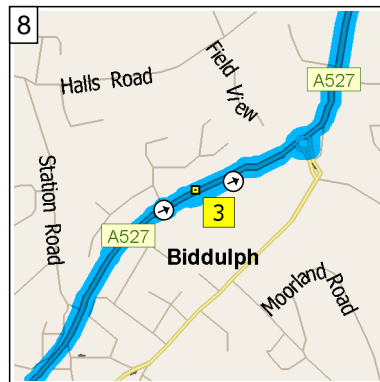

09:01 0.5 mi
 At roundabout, take the SECOND exit onto A527 [Mountbatten Way] for 3.8 mi towards A527 / Biddulph / Train Station

09:10 4.3 mi
 At roundabout, take the SECOND exit onto A527 for 0.5 mi

09:11 4.8 mi
 At roundabout, take the FIRST exit onto Wharf Road for 142 yds

09:12 4.9 mi
 At 2 Wharf Rd, Biddulph, Stoke-on-Trent ST8 6, return West on Wharf Road for 120 yds

09:12 5.0 mi
 At roundabout, take the THIRD exit onto A527 for 0.4 mi

09:13 5.4 mi
 At A527, Biddulph, Stoke-on-Trent ST8 6, stay on A527 (East) for 0.1 mi

09:13 5.5 mi
 At roundabout, take the FIRST exit onto A527 [Congleton Road] for 2.3 mi

09:18 7.9 mi
At Biddulph Rd, Congleton CW12 3, stay on A527 [Biddulph Road] (North-West) for 1.1 mi

09:21 9.0 mi
Turn RIGHT (North) onto Highcroft Avenue for 0.1 mi

09:22 9.1 mi
At 4 Highcroft Ave, Congleton CW12 3, turn RIGHT (East) onto Edinburgh Road for 0.2 mi

09:23 9.3 mi
At 95 Edinburgh Rd, Congleton CW12 3, stay on Edinburgh Road (East) for 76 yds

09:23 9.3 mi
Turn LEFT (North) onto Woolston Avenue for 0.1 mi