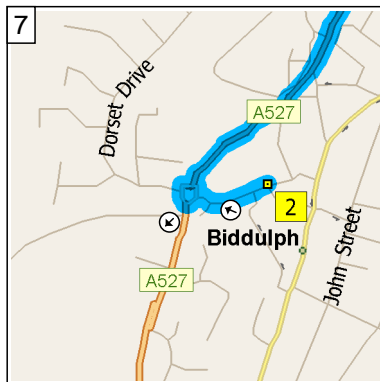

09:01 0.5 mi  
 At roundabout, take the SECOND exit onto A527 [Mountbatten Way] for 3.8 mi towards A527 / Biddulph / Train Station

09:10 4.3 mi  
 At roundabout, take the SECOND exit onto A527 for 0.5 mi

09:11 4.8 mi  
 At roundabout, take the FIRST exit onto Wharf Road for 142 yds

09:12 4.9 mi  
 At 2 Wharf Rd, Biddulph, Stoke-on-Trent ST8 6, return West on Wharf Road for 120 yds

09:12 5.0 mi  
 At roundabout, take the THIRD exit onto A527 for 0.4 mi

11  
09:21 9.0 mi  
Turn RIGHT (North) onto Highcroft Avenue for 0.1 mi

12  
09:22 9.1 mi  
At 4 Highcroft Ave, Congleton CW12 3, turn RIGHT (East) onto Edinburgh Road for 0.2 mi

13  
09:23 9.3 mi  
At 95 Edinburgh Rd, Congleton CW12 3, stay on Edinburgh Road (East) for 76 yds