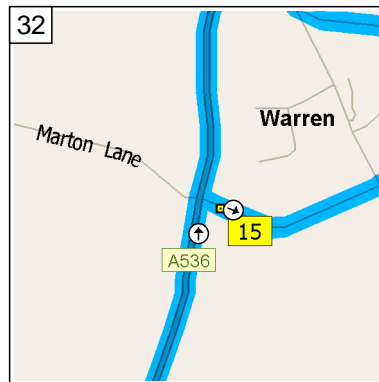

26
09:29 10.5 mi
At A54, Congleton CW12 1, stay on A54 [Mountbatten Way] (North-West) for 0.4 mi

27
09:30 10.9 mi
Turn RIGHT (North-East) onto A34 [Road Hill] for 0.3 mi towards A34 / (A536) / Macclesfield / Manchester

09:31 11.2 mi
 At Rood Hill, Congleton CW12 1, stay on A34 [Rood Hill] (North-East) for 0.3 mi

09:32 11.5 mi
 Take Local road(s) (RIGHT) onto A34 for 87 yds

09:32 11.5 mi
 Keep LEFT onto A536 [Macclesfield Road] for 0.3 mi

09:32 11.8 mi
 At A536, Congleton CW12 1, stay on A536 [Macclesfield Road] (North) for 4.0 mi

09:38 15.7 mi
 Turn RIGHT (East) onto Maggoty Lane for 43 yds

09:38 15.8 mi
 At Maggoty Lane, Warren, Macclesfield SK11 9, stay on Maggoty Lane (East) for 0.2 mi

09:38 15.9 mi
 Road name changes to Wardle Crescent for 0.1 mi

09:39 16.1 mi
 Turn LEFT (North-West) onto Woodhouse Lane for 164 yds

09:40 16.1 mi
 At 2 Woodhouse Lane, Warren, Macclesfield SK11 9, stay on Woodhouse Lane (West) for 174 yds