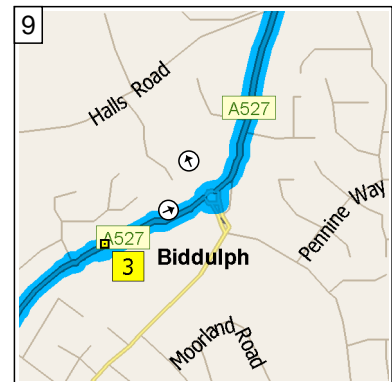

09:01 0.5 mi
 At roundabout, take the SECOND exit onto A527 [Mountbatten Way] for 3.8 mi towards A527 / Biddulph / Train Station

09:10 4.3 mi
 At roundabout, take the SECOND exit onto A527 for 0.5 mi

09:11 4.8 mi
 At roundabout, take the FIRST exit onto Wharf Road for 142 yds

09:12 4.9 mi
 At 2 Wharf Rd, Biddulph, Stoke-on-Trent ST8 6, return West on Wharf Road for 120 yds

09:12 5.0 mi
 At roundabout, take the THIRD exit onto A527 for 0.4 mi

09:13 5.4 mi
 At A527, Biddulph, Stoke-on-Trent ST8 6, stay on A527 (East) for 0.1 mi

09:13 5.5 mi
 At roundabout, take the FIRST exit onto A527 [Congleton Road] for 2.3 mi

09:18 7.9 mi
At Biddulph Rd, Congleton CW12 3, stay on A527 [Biddulph Road] (North-West) for 1.1 mi

09:21 9.0 mi
Turn RIGHT (North) onto Highcroft Avenue for 0.1 mi

09:22 9.1 mi
At 4 Highcroft Ave, Congleton CW12 3, turn RIGHT (East) onto Edinburgh Road for 0.2 mi

09:23 9.3 mi
At 95 Edinburgh Rd, Congleton CW12 3, stay on Edinburgh Road (East) for 76 yds

09:23 9.3 mi
Turn LEFT (North) onto Woolston Avenue for 0.1 mi