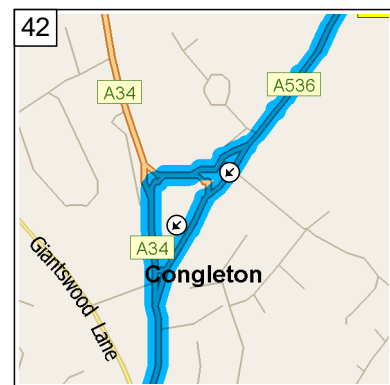

09:38 15.9 mi
 Road name changes to Wardle Crescent for 0.1 mi

09:39 16.1 mi
 Turn LEFT (North-West) onto Woodhouse Lane for 164 yds

09:40 16.1 mi
 At 2 Woodhouse Lane, Warren, Macclesfield SK11 9, stay on Woodhouse Lane (West) for 174 yds

09:40 16.2 mi
 Bear RIGHT (North-West) onto Church Lane, then immediately turn RIGHT (North-East) onto A536 [Congleton Road] for 0.1 mi

09:41 16.4 mi
 At Congleton Rd, Warren, Macclesfield SK11 9, stay on A536 [Congleton Road] (North-East) for 1.8 mi

09:45 18.2 mi
 Bear LEFT (North) onto B5088 [Oxford Road] for 0.4 mi

09:46 18.5 mi
 At 89 Oxford Rd, Macclesfield SK11 8, return South-West on B5088 [Oxford Road] for 0.4 mi

09:47 18.9 mi
 Bear RIGHT (South) onto A536 [Congleton Road] for 6.4 mi

09:57 25.3 mi
 Road name changes to A34 [Macclesfield Road] for 0.6 mi

09:59 25.8 mi
 Turn LEFT (South) onto A54 [Road Hill] for 98 yds towards A34 / (M6) / (A534) / (A54) / Holmes Chapel / Nantwich / Newcastle