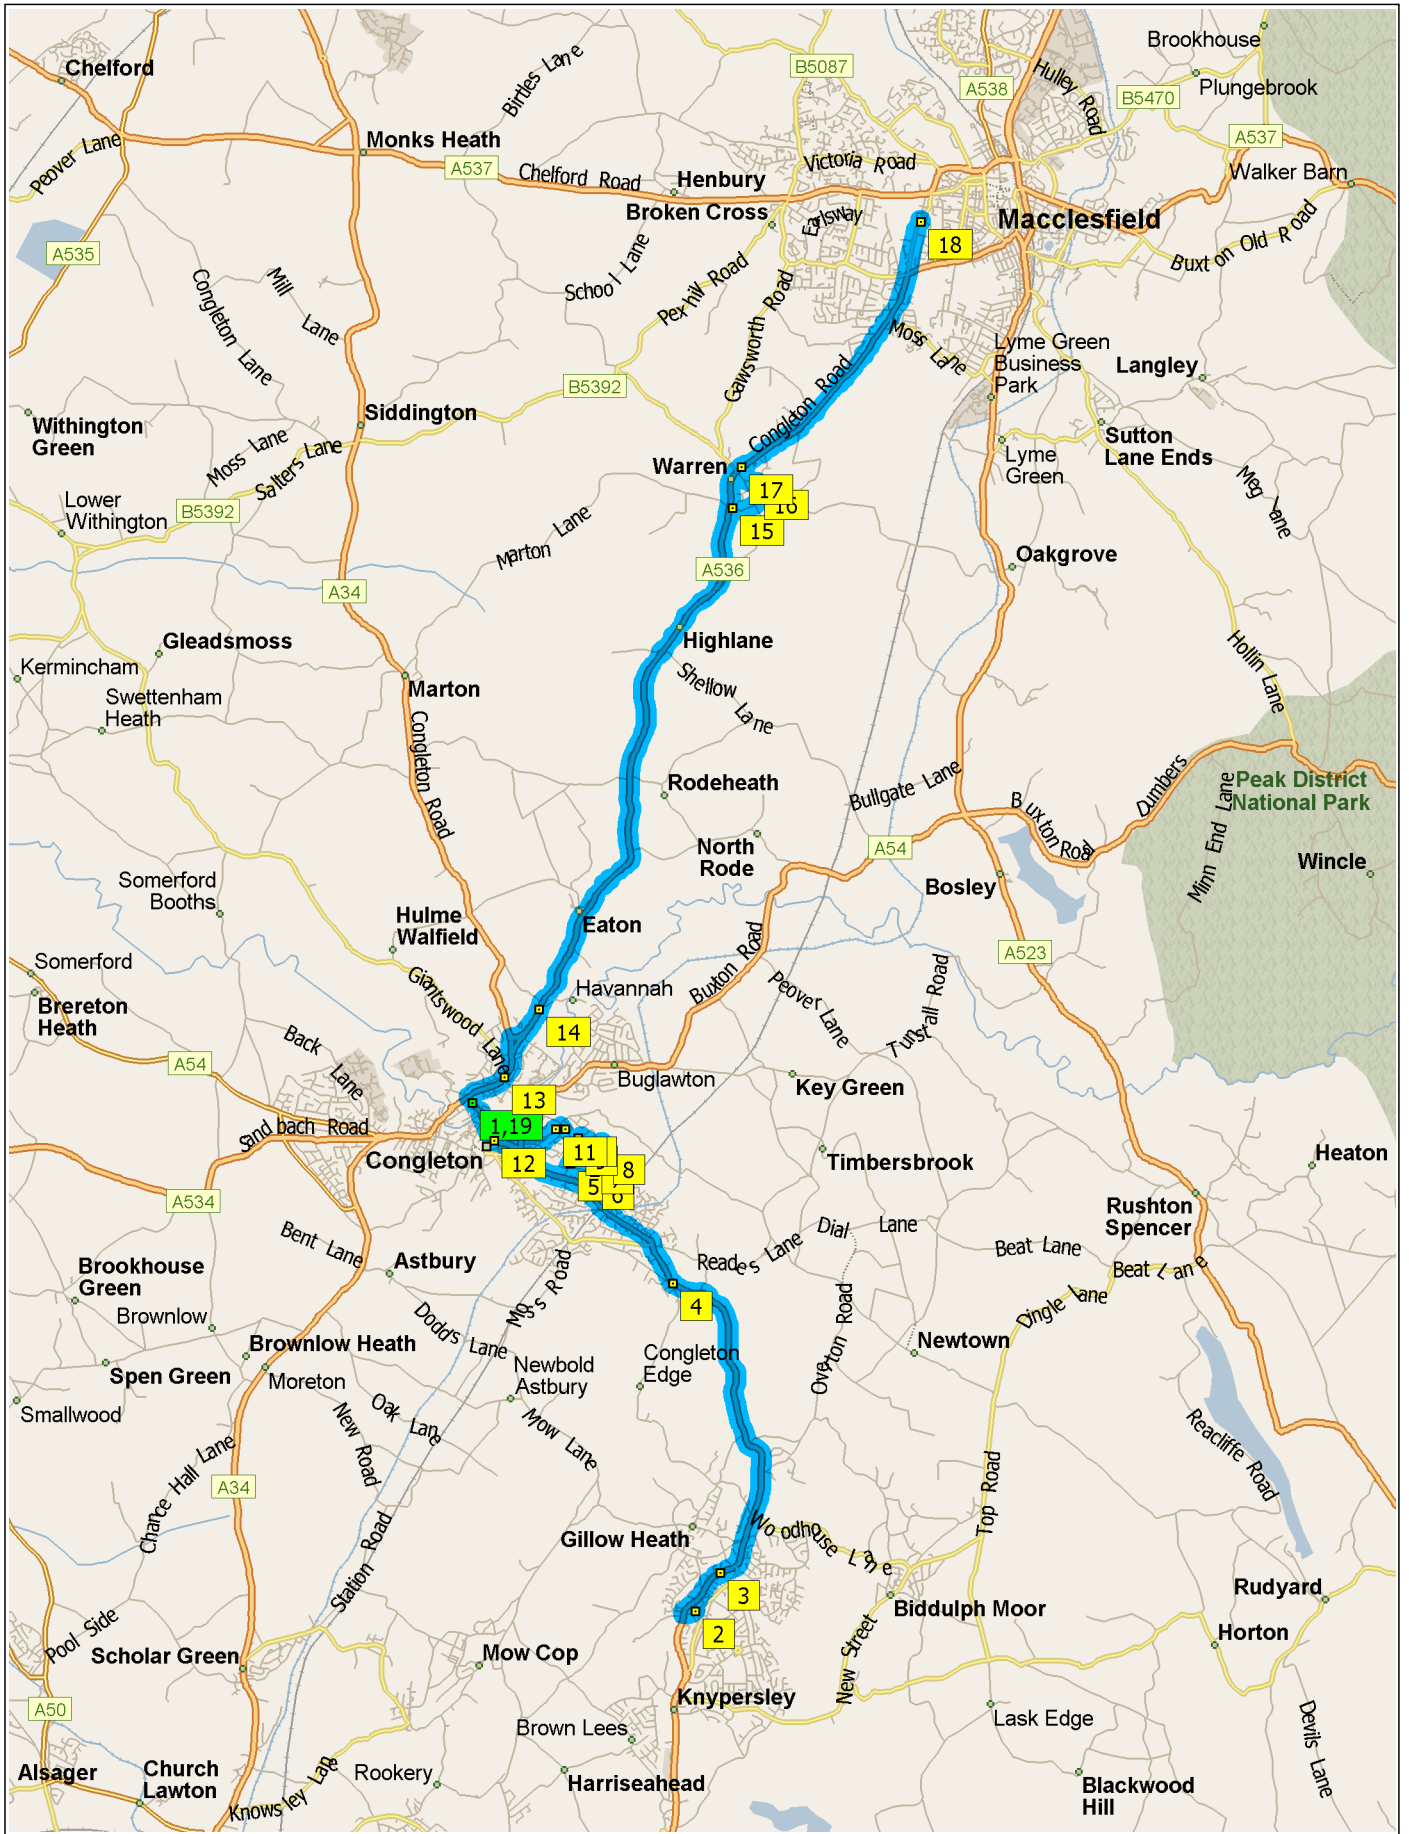

# AH5

25.9 miles; 59 minutes

0 mi 1 2 3

09:00 0.0 mi  
 Depart Congleton on A54 [Rood Hill] (South-East) for 0.2 mi

09:00 0.2 mi  
 At roundabout, take the SECOND exit onto A54 [Mountbatten Way] for 0.3 mi towards A54

09:01 0.5 mi  
 At roundabout, take the SECOND exit onto A527 [Mountbatten Way] for 3.8 mi towards A527 / Biddulph / Train Station

09:10 4.3 mi  
 At roundabout, take the SECOND exit onto A527 for 0.5 mi

09:11 4.8 mi  
 At roundabout, take the FIRST exit onto Wharf Road for 142 yds

09:12 4.9 mi  
 At 2 Wharf Rd, Biddulph, Stoke-on-Trent ST8 6, return West on Wharf Road for 120 yds

09:12 5.0 mi  
 At roundabout, take the THIRD exit onto A527 for 0.4 mi

09:13 5.4 mi  
 At A527, Biddulph, Stoke-on-Trent ST8 6, stay on A527 (East) for 0.1 mi

09:13 5.5 mi  
 At roundabout, take the FIRST exit onto A527 [Congleton Road] for 2.3 mi

10  
09:18 7.9 mi  
At Biddulph Rd, Congleton CW12 3, stay on A527 [Biddulph Road] (North-West) for 1.1 mi