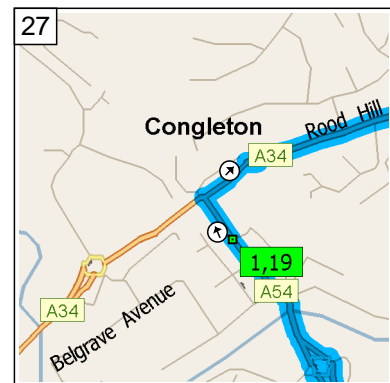

09:25 9.8 mi
Turn LEFT (West) onto Coronation Road for 43 yds

19
09:25 9.8 mi
At 59 Coronation Rd, Congleton CW12 3, stay on Coronation Road (West) for 54 yds

20
09:26 9.8 mi
Turn RIGHT (North) onto Borough Road for 153 yds

21
09:26 9.9 mi
At 18 Borough Rd, Congleton CW12 3, stay on Borough Road (North-West) for 76 yds

22
09:26 9.9 mi
Turn LEFT (South-West) onto Bromley Road for 87 yds

23
09:27 10.0 mi
At 104 Bromley Rd, Congleton CW12 1, stay on Bromley Road (South-West) for 0.3 mi

24
09:28 10.3 mi
Turn RIGHT (North-West) onto A527 [Mountbatten Way] for 65 yds

25
09:29 10.3 mi
At roundabout, take the FIRST exit onto A54 [Mountbatten Way] for 0.2 mi towards A54 / (M6) / (A534) / (A34) / Newcastle / Nantwich

26
09:29 10.5 mi
At A54, Congleton CW12 1, stay on A54 [Mountbatten Way] (North-West) for 0.4 mi

27
09:30 10.9 mi
Turn RIGHT (North-East) onto A34 [Road Hill] for 0.3 mi towards A34 / (A536) / Macclesfield / Manchester