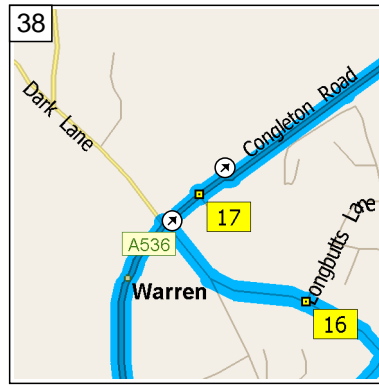

09:32 11.8 mi  
 At A536, Congleton CW12 1, stay on A536 [Macclesfield Road] (North) for 4.0 mi

09:38 15.7 mi  
 Turn RIGHT (East) onto Maggoty Lane for 43 yds

09:38 15.8 mi  
 At Maggoty Lane, Warren, Macclesfield SK11 9, stay on Maggoty Lane (East) for 0.2 mi

09:38 15.9 mi  
 Road name changes to Wardle Crescent for 0.1 mi

09:39 16.1 mi  
 Turn LEFT (North-West) onto Woodhouse Lane for 164 yds

09:40 16.1 mi  
 At 2 Woodhouse Lane, Warren, Macclesfield SK11 9, stay on Woodhouse Lane (West) for 174 yds

09:40 16.2 mi  
 Bear RIGHT (North-West) onto Church Lane, then immediately turn RIGHT (North-East) onto A536 [Congleton Road] for 0.1 mi

09:41 16.4 mi  
 At Congleton Rd, Warren, Macclesfield SK11 9, stay on A536 [Congleton Road] (North-East) for 1.8 mi

09:45 18.2 mi  
 Bear LEFT (North) onto B5088 [Oxford Road] for 0.4 mi

09:46 18.5 mi  
 At 89 Oxford Rd, Macclesfield SK11 8, return South-West on B5088 [Oxford Road] for 0.4 mi

09:47 18.9 mi  
 Bear RIGHT (South) onto A536 [Congleton Road] for 6.4 mi