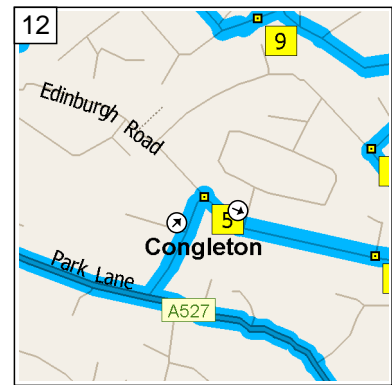

09:11 4.8 mi  
 At roundabout, take the FIRST exit onto Wharf Road for 142 yds

09:12 4.9 mi  
 At 2 Wharf Rd, Biddulph, Stoke-on-Trent ST8 6, return West on Wharf Road for 120 yds

09:12 5.0 mi  
 At roundabout, take the THIRD exit onto A527 for 0.4 mi

11  
09:21 9.0 mi  
Turn RIGHT (North) onto Highcroft Avenue for 0.1 mi

12  
09:22 9.1 mi  
At 4 Highcroft Ave, Congleton CW12 3, turn RIGHT (East) onto Edinburgh Road for 0.2 mi

13  
09:23 9.3 mi  
At 95 Edinburgh Rd, Congleton CW12 3, stay on Edinburgh Road (East) for 76 yds

14  
09:23 9.3 mi  
Turn LEFT (North) onto Woolston Avenue for 0.1 mi

15  
09:24 9.4 mi  
At 93 Woolston Ave, Congleton CW12 3, turn RIGHT (North-East) onto Burns Road for 0.1 mi

16  
09:24 9.6 mi  
At 28 Burns Rd, Congleton CW12 3, stay on Burns Road (North-West) for 109 yds