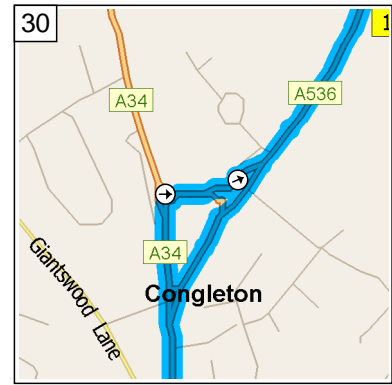

24
09:28 10.3 mi
Turn RIGHT (North-West) onto A527 [Mountbatten Way] for 65 yds

25
09:29 10.3 mi
At roundabout, take the FIRST exit onto A54 [Mountbatten Way] for 0.2 mi towards A54 / (M6) / (A534) / (A34) / Newcastle / Nantwich

26
09:29 10.5 mi
At A54, Congleton CW12 1, stay on A54 [Mountbatten Way] (North-West) for 0.4 mi

27
09:30 10.9 mi
Turn RIGHT (North-East) onto A34 [Road Hill] for 0.3 mi towards A34 / (A536) / Macclesfield / Manchester

09:31 11.2 mi
 At Rood Hill, Congleton CW12 1, stay on A34 [Rood Hill] (North-East) for 0.3 mi

09:32 11.5 mi
 Take Local road(s) (RIGHT) onto A34 for 87 yds

09:32 11.5 mi
 Keep LEFT onto A536 [Macclesfield Road] for 0.3 mi

09:32 11.8 mi
 At A536, Congleton CW12 1, stay on A536 [Macclesfield Road] (North) for 4.0 mi

09:38 15.7 mi
 Turn RIGHT (East) onto Maggoty Lane for 43 yds

09:38 15.8 mi
 At Maggoty Lane, Warren, Macclesfield SK11 9, stay on Maggoty Lane (East) for 0.2 mi