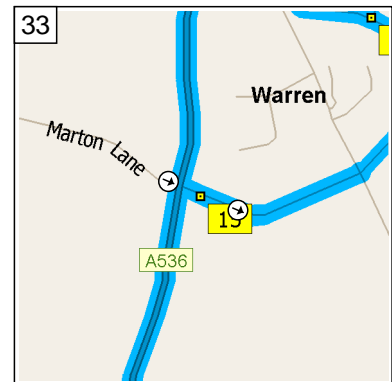

26  
09:29 10.5 mi  
At A54, Congleton CW12 1, stay on A54 [Mountbatten Way] (North-West) for 0.4 mi

27  
09:30 10.9 mi  
Turn RIGHT (North-East) onto A34 [Road Hill] for 0.3 mi towards A34 / (A536) / Macclesfield / Manchester

09:31 11.2 mi  
 At Rood Hill, Congleton CW12 1, stay on A34 [Rood Hill] (North-East) for 0.3 mi

09:32 11.5 mi  
 Take Local road(s) (RIGHT) onto A34 for 87 yds

09:32 11.5 mi  
 Keep LEFT onto A536 [Macclesfield Road] for 0.3 mi

09:32 11.8 mi  
 At A536, Congleton CW12 1, stay on A536 [Macclesfield Road] (North) for 4.0 mi

09:38 15.7 mi  
 Turn RIGHT (East) onto Maggoty Lane for 43 yds

09:38 15.8 mi  
 At Maggoty Lane, Warren, Macclesfield SK11 9, stay on Maggoty Lane (East) for 0.2 mi

09:38 15.9 mi  
 Road name changes to Wardle Crescent for 0.1 mi

09:39 16.1 mi  
 Turn LEFT (North-West) onto Woodhouse Lane for 164 yds

09:40 16.1 mi  
 At 2 Woodhouse Lane, Warren, Macclesfield SK11 9, stay on Woodhouse Lane (West) for 174 yds