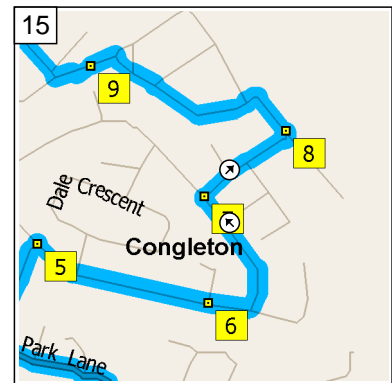

09:12 4.9 mi
 At 2 Wharf Rd, Biddulph, Stoke-on-Trent ST8 6, return West on Wharf Road for 120 yds

09:12 5.0 mi
 At roundabout, take the THIRD exit onto A527 for 0.4 mi

09:13 5.4 mi
 At A527, Biddulph, Stoke-on-Trent ST8 6, stay on A527 (East) for 0.1 mi

09:13 5.5 mi
 At roundabout, take the FIRST exit onto A527 [Congleton Road] for 2.3 mi

09:18 7.9 mi
At Biddulph Rd, Congleton CW12 3, stay on A527 [Biddulph Road] (North-West) for 1.1 mi

09:21 9.0 mi
Turn RIGHT (North) onto Highcroft Avenue for 0.1 mi

09:22 9.1 mi
At 4 Highcroft Ave, Congleton CW12 3, turn RIGHT (East) onto Edinburgh Road for 0.2 mi

09:23 9.3 mi
At 95 Edinburgh Rd, Congleton CW12 3, stay on Edinburgh Road (East) for 76 yds

09:23 9.3 mi
Turn LEFT (North) onto Woolston Avenue for 0.1 mi

09:24 9.4 mi
At 93 Woolston Ave, Congleton CW12 3, turn RIGHT (North-East) onto Burns Road for 0.1 mi

09:24 9.6 mi
At 28 Burns Rd, Congleton CW12 3, stay on Burns Road (North-West) for 109 yds

09:24 9.6 mi
Keep STRAIGHT onto Fern Crescent for 0.1 mi