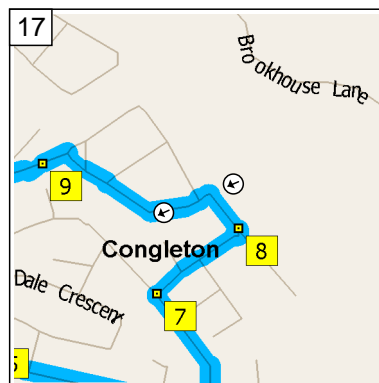

09:12 4.9 mi
 At 2 Wharf Rd, Biddulph, Stoke-on-Trent ST8 6, return West on Wharf Road for 120 yds

09:12 5.0 mi
 At roundabout, take the THIRD exit onto A527 for 0.4 mi

09:13 5.4 mi
 At A527, Biddulph, Stoke-on-Trent ST8 6, stay on A527 (East) for 0.1 mi

09:22 9.1 mi
At 4 Highcroft Ave, Congleton CW12 3, turn RIGHT (East) onto Edinburgh Road for 0.2 mi

09:23 9.3 mi
At 95 Edinburgh Rd, Congleton CW12 3, stay on Edinburgh Road (East) for 76 yds

09:23 9.3 mi
Turn LEFT (North) onto Woolston Avenue for 0.1 mi

09:24 9.4 mi
At 93 Woolston Ave, Congleton CW12 3, turn RIGHT (North-East) onto Burns Road for 0.1 mi

09:24 9.6 mi
At 28 Burns Rd, Congleton CW12 3, stay on Burns Road (North-West) for 109 yds

09:24 9.6 mi
Keep STRAIGHT onto Fern Crescent for 0.1 mi

09:25 9.8 mi
Turn LEFT (West) onto Coronation Road for 43 yds

19
09:25 9.8 mi
At 59 Coronation Rd, Congleton CW12 3, stay on Coronation Road (West) for 54 yds

20
09:26 9.8 mi
Turn RIGHT (North) onto Borough Road for 153 yds