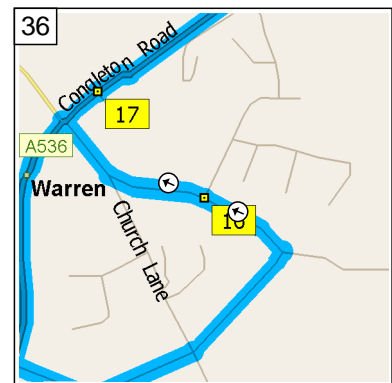

09:32 11.8 mi  
 At A536, Congleton CW12 1, stay on A536 [Macclesfield Road] (North) for 4.0 mi

09:38 15.7 mi  
 Turn RIGHT (East) onto Maggoty Lane for 43 yds

09:38 15.8 mi  
 At Maggoty Lane, Warren, Macclesfield SK11 9, stay on Maggoty Lane (East) for 0.2 mi

09:38 15.9 mi  
 Road name changes to Wardle Crescent for 0.1 mi

09:39 16.1 mi  
 Turn LEFT (North-West) onto Woodhouse Lane for 164 yds

09:40 16.1 mi  
 At 2 Woodhouse Lane, Warren, Macclesfield SK11 9, stay on Woodhouse Lane (West) for 174 yds

09:40 16.2 mi  
 Bear RIGHT (North-West) onto Church Lane, then immediately turn RIGHT (North-East) onto A536 [Congleton Road] for 0.1 mi

09:41 16.4 mi  
 At Congleton Rd, Warren, Macclesfield SK11 9, stay on A536 [Congleton Road] (North-East) for 1.8 mi

09:45 18.2 mi  
 Bear LEFT (North) onto B5088 [Oxford Road] for 0.4 mi

09:46 18.5 mi  
 At 89 Oxford Rd, Macclesfield SK11 8, return South-West on B5088 [Oxford Road] for 0.4 mi

09:47 18.9 mi  
 Bear RIGHT (South) onto A536 [Congleton Road] for 6.4 mi