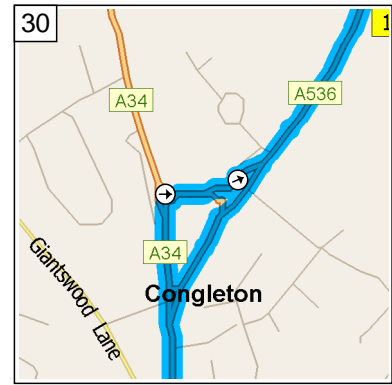

23  
09:27 10.0 mi  
At 104 Bromley Rd, Congleton CW12 1, stay on Bromley Road (South-West) for 0.3 mi

24  
09:28 10.3 mi  
Turn RIGHT (North-West) onto A527 [Mountbatten Way] for 65 yds

25  
09:29 10.3 mi  
At roundabout, take the FIRST exit onto A54 [Mountbatten Way] for 0.2 mi towards A54 / (M6) / (A534) / (A34) / Newcastle / Nantwich

26  
09:29 10.5 mi  
At A54, Congleton CW12 1, stay on A54 [Mountbatten Way] (North-West) for 0.4 mi

27  
09:30 10.9 mi  
Turn RIGHT (North-East) onto A34 [Road Hill] for 0.3 mi towards A34 / (A536) / Macclesfield / Manchester

09:31 11.2 mi  
 At Rood Hill, Congleton CW12 1, stay on A34 [Rood Hill] (North-East) for 0.3 mi

09:32 11.5 mi  
 Take Local road(s) (RIGHT) onto A34 for 87 yds

09:32 11.5 mi  
 Keep LEFT onto A536 [Macclesfield Road] for 0.3 mi

09:32 11.8 mi  
 At A536, Congleton CW12 1, stay on A536 [Macclesfield Road] (North) for 4.0 mi

09:38 15.7 mi  
 Turn RIGHT (East) onto Maggoty Lane for 43 yds

09:38 15.8 mi  
 At Maggoty Lane, Warren, Macclesfield SK11 9, stay on Maggoty Lane (East) for 0.2 mi