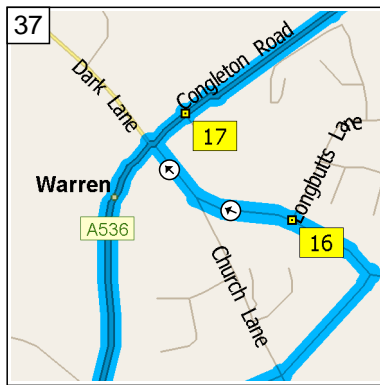

09:32 11.8 mi
 At A536, Congleton CW12 1, stay on A536 [Macclesfield Road] (North) for 4.0 mi

09:38 15.7 mi
 Turn RIGHT (East) onto Maggoty Lane for 43 yds

09:38 15.8 mi
 At Maggoty Lane, Warren, Macclesfield SK11 9, stay on Maggoty Lane (East) for 0.2 mi

09:38 15.9 mi
 Road name changes to Wardle Crescent for 0.1 mi

09:39 16.1 mi
 Turn LEFT (North-West) onto Woodhouse Lane for 164 yds

09:40 16.1 mi
 At 2 Woodhouse Lane, Warren, Macclesfield SK11 9, stay on Woodhouse Lane (West) for 174 yds

09:40 16.2 mi
 Bear RIGHT (North-West) onto Church Lane, then immediately turn RIGHT (North-East) onto A536 [Congleton Road] for 0.1 mi

09:41 16.4 mi
 At Congleton Rd, Warren, Macclesfield SK11 9, stay on A536 [Congleton Road] (North-East) for 1.8 mi

09:45 18.2 mi
 Bear LEFT (North) onto B5088 [Oxford Road] for 0.4 mi

09:46 18.5 mi
 At 89 Oxford Rd, Macclesfield SK11 8, return South-West on B5088 [Oxford Road] for 0.4 mi

09:47 18.9 mi
 Bear RIGHT (South) onto A536 [Congleton Road] for 6.4 mi