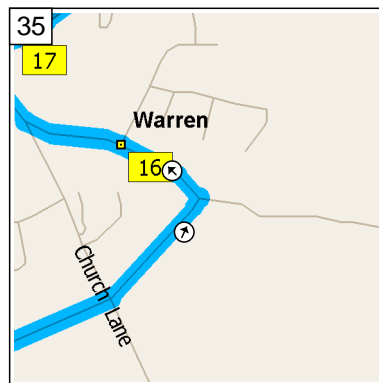

09:32 11.8 mi
 At A536, Congleton CW12 1, stay on A536 [Macclesfield Road] (North) for 4.0 mi

09:38 15.7 mi
 Turn RIGHT (East) onto Maggoty Lane for 43 yds

09:38 15.8 mi
 At Maggoty Lane, Warren, Macclesfield SK11 9, stay on Maggoty Lane (East) for 0.2 mi

09:38 15.9 mi
 Road name changes to Wardle Crescent for 0.1 mi

09:39 16.1 mi
 Turn LEFT (North-West) onto Woodhouse Lane for 164 yds

09:40 16.1 mi
 At 2 Woodhouse Lane, Warren, Macclesfield SK11 9, stay on Woodhouse Lane (West) for 174 yds

09:40 16.2 mi
 Bear RIGHT (North-West) onto Church Lane, then immediately turn RIGHT (North-East) onto A536 [Congleton Road] for 0.1 mi

09:41 16.4 mi
 At Congleton Rd, Warren, Macclesfield SK11 9, stay on A536 [Congleton Road] (North-East) for 1.8 mi

09:45 18.2 mi
 Bear LEFT (North) onto B5088 [Oxford Road] for 0.4 mi

09:46 18.5 mi
 At 89 Oxford Rd, Macclesfield SK11 8, return South-West on B5088 [Oxford Road] for 0.4 mi

09:47 18.9 mi
 Bear RIGHT (South) onto A536 [Congleton Road] for 6.4 mi