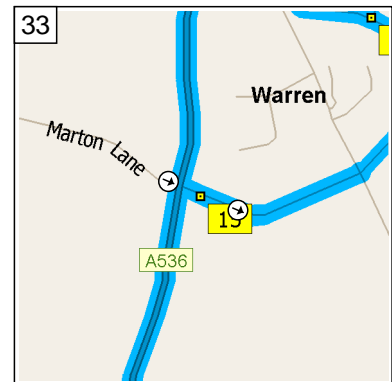

26
09:29 10.5 mi
At A54, Congleton CW12 1, stay on A54 [Mountbatten Way] (North-West) for 0.4 mi

27
09:30 10.9 mi
Turn RIGHT (North-East) onto A34 [Road Hill] for 0.3 mi towards A34 / (A536) / Macclesfield / Manchester

09:31 11.2 mi
 At Rood Hill, Congleton CW12 1, stay on A34 [Rood Hill] (North-East) for 0.3 mi

09:32 11.5 mi
 Take Local road(s) (RIGHT) onto A34 for 87 yds

09:32 11.5 mi
 Keep LEFT onto A536 [Macclesfield Road] for 0.3 mi

09:32 11.8 mi
 At A536, Congleton CW12 1, stay on A536 [Macclesfield Road] (North) for 4.0 mi

09:38 15.7 mi
 Turn RIGHT (East) onto Maggoty Lane for 43 yds

09:38 15.8 mi
 At Maggoty Lane, Warren, Macclesfield SK11 9, stay on Maggoty Lane (East) for 0.2 mi

09:38 15.9 mi
 Road name changes to Wardle Crescent for 0.1 mi

09:39 16.1 mi
 Turn LEFT (North-West) onto Woodhouse Lane for 164 yds

09:40 16.1 mi
 At 2 Woodhouse Lane, Warren, Macclesfield SK11 9, stay on Woodhouse Lane (West) for 174 yds