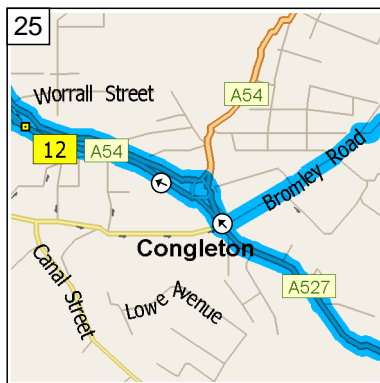

09:25 9.8 mi
Turn LEFT (West) onto Coronation Road for 43 yds

19
09:25 9.8 mi
At 59 Coronation Rd, Congleton CW12 3, stay on Coronation Road (West) for 54 yds

20
09:26 9.8 mi
Turn RIGHT (North) onto Borough Road for 153 yds

21
09:26 9.9 mi
At 18 Borough Rd, Congleton CW12 3, stay on Borough Road (North-West) for 76 yds

22
09:26 9.9 mi
Turn LEFT (South-West) onto Bromley Road for 87 yds

23
09:27 10.0 mi
At 104 Bromley Rd, Congleton CW12 1, stay on Bromley Road (South-West) for 0.3 mi

24
09:28 10.3 mi
Turn RIGHT (North-West) onto A527 [Mountbatten Way] for 65 yds

25
09:29 10.3 mi
At roundabout, take the FIRST exit onto A54 [Mountbatten Way] for 0.2 mi towards A54 / (M6) / (A534) / (A34) / Newcastle / Nantwich

26
09:29 10.5 mi
At A54, Congleton CW12 1, stay on A54 [Mountbatten Way] (North-West) for 0.4 mi

27
09:30 10.9 mi
Turn RIGHT (North-East) onto A34 [Road Hill] for 0.3 mi towards A34 / (A536) / Macclesfield / Manchester