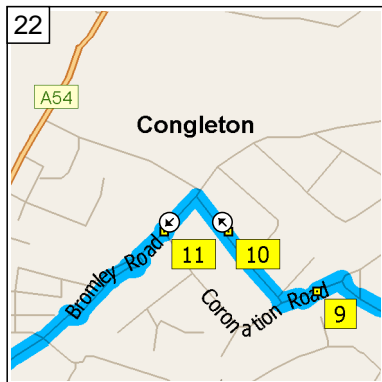

09:11 4.8 mi  
 At roundabout, take the FIRST exit onto Wharf Road for 142 yds

09:12 4.9 mi  
 At 2 Wharf Rd, Biddulph, Stoke-on-Trent ST8 6, return West on Wharf Road for 120 yds

09:12 5.0 mi  
 At roundabout, take the THIRD exit onto A527 for 0.4 mi

14  
09:23 9.3 mi  
Turn LEFT (North) onto Woolston Avenue for 0.1 mi

15  
09:24 9.4 mi  
At 93 Woolston Ave, Congleton CW12 3, turn RIGHT (North-East) onto Burns Road for 0.1 mi

16  
09:24 9.6 mi  
At 28 Burns Rd, Congleton CW12 3, stay on Burns Road (North-West) for 109 yds

17  
09:24 9.6 mi  
Keep STRAIGHT onto Fern Crescent for 0.1 mi

18  
09:25 9.8 mi  
Turn LEFT (West) onto Coronation Road for 43 yds

19  
09:25 9.8 mi  
At 59 Coronation Rd, Congleton CW12 3, stay on Coronation Road (West) for 54 yds

20  
09:26 9.8 mi  
Turn RIGHT (North) onto Borough Road for 153 yds

21  
09:26 9.9 mi  
At 18 Borough Rd, Congleton CW12 3, stay on Borough Road (North-West) for 76 yds

22  
09:26 9.9 mi  
Turn LEFT (South-West) onto Bromley Road for 87 yds