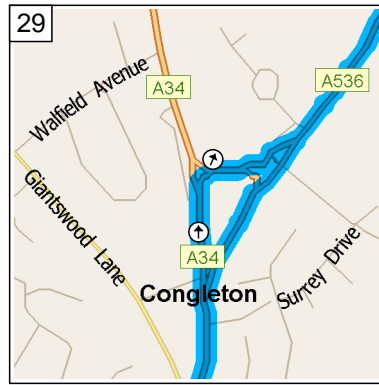

09:32 11.5 mi
Take Local road(s) (RIGHT) onto A34 for 87 yds