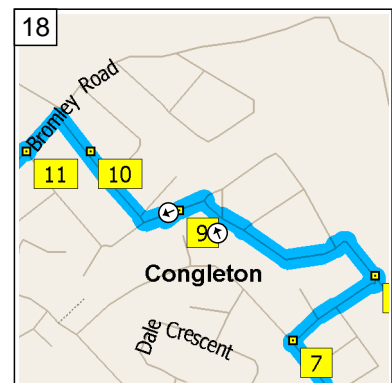

09:12 4.9 mi
 At 2 Wharf Rd, Biddulph, Stoke-on-Trent ST8 6, return West on Wharf Road for 120 yds

09:12 5.0 mi
 At roundabout, take the THIRD exit onto A527 for 0.4 mi

09:13 5.4 mi
 At A527, Biddulph, Stoke-on-Trent ST8 6, stay on A527 (East) for 0.1 mi

09:22 9.1 mi
At 4 Highcroft Ave, Congleton CW12 3, turn RIGHT (East) onto Edinburgh Road for 0.2 mi

09:23 9.3 mi
At 95 Edinburgh Rd, Congleton CW12 3, stay on Edinburgh Road (East) for 76 yds

09:23 9.3 mi
Turn LEFT (North) onto Woolston Avenue for 0.1 mi

09:24 9.4 mi
At 93 Woolston Ave, Congleton CW12 3, turn RIGHT (North-East) onto Burns Road for 0.1 mi

09:24 9.6 mi
At 28 Burns Rd, Congleton CW12 3, stay on Burns Road (North-West) for 109 yds

09:24 9.6 mi
Keep STRAIGHT onto Fern Crescent for 0.1 mi

09:25 9.8 mi
Turn LEFT (West) onto Coronation Road for 43 yds

19
09:25 9.8 mi
At 59 Coronation Rd, Congleton CW12 3, stay on Coronation Road (West) for 54 yds

20
09:26 9.8 mi
Turn RIGHT (North) onto Borough Road for 153 yds