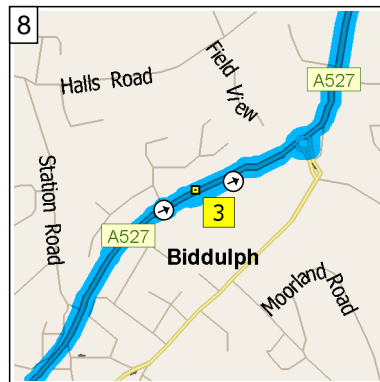

09:01 0.5 mi  
 At roundabout, take the SECOND exit onto A527 [Mountbatten Way] for 3.8 mi towards A527 / Biddulph / Train Station

09:10 4.3 mi  
 At roundabout, take the SECOND exit onto A527 for 0.5 mi

09:11 4.8 mi  
 At roundabout, take the FIRST exit onto Wharf Road for 142 yds

09:12 4.9 mi  
 At 2 Wharf Rd, Biddulph, Stoke-on-Trent ST8 6, return West on Wharf Road for 120 yds

09:12 5.0 mi  
 At roundabout, take the THIRD exit onto A527 for 0.4 mi

11  
09:21 9.0 mi  
Turn RIGHT (North) onto Highcroft Avenue for 0.1 mi

12  
09:22 9.1 mi  
At 4 Highcroft Ave, Congleton CW12 3, turn RIGHT (East) onto Edinburgh Road for 0.2 mi

13  
09:23 9.3 mi  
At 95 Edinburgh Rd, Congleton CW12 3, stay on Edinburgh Road (East) for 76 yds