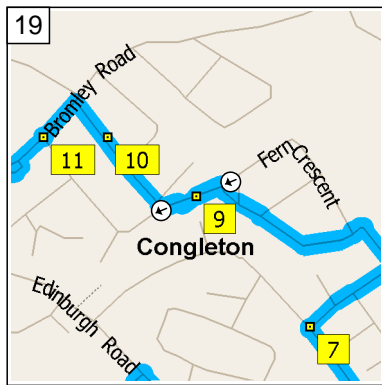

09:11 4.8 mi  
 At roundabout, take the FIRST exit onto Wharf Road for 142 yds

09:12 4.9 mi  
 At 2 Wharf Rd, Biddulph, Stoke-on-Trent ST8 6, return West on Wharf Road for 120 yds

09:12 5.0 mi  
 At roundabout, take the THIRD exit onto A527 for 0.4 mi

11  
09:21 9.0 mi  
Turn RIGHT (North) onto Highcroft Avenue for 0.1 mi

12  
09:22 9.1 mi  
At 4 Highcroft Ave, Congleton CW12 3, turn RIGHT (East) onto Edinburgh Road for 0.2 mi

13  
09:23 9.3 mi  
At 95 Edinburgh Rd, Congleton CW12 3, stay on Edinburgh Road (East) for 76 yds

14  
09:23 9.3 mi  
Turn LEFT (North) onto Woolston Avenue for 0.1 mi

15  
09:24 9.4 mi  
At 93 Woolston Ave, Congleton CW12 3, turn RIGHT (North-East) onto Burns Road for 0.1 mi

16  
09:24 9.6 mi  
At 28 Burns Rd, Congleton CW12 3, stay on Burns Road (North-West) for 109 yds

17  
09:24 9.6 mi  
Keep STRAIGHT onto Fern Crescent for 0.1 mi

18  
09:25 9.8 mi  
Turn LEFT (West) onto Coronation Road for 43 yds

19  
09:25 9.8 mi  
At 59 Coronation Rd, Congleton CW12 3, stay on Coronation Road (West) for 54 yds