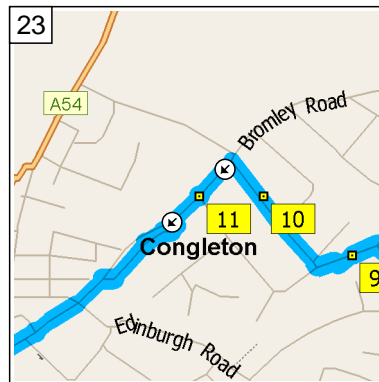

09:24 9.4 mi
At 93 Woolston Ave, Congleton CW12 3, turn RIGHT (North-East) onto Burns Road for 0.1 mi

09:24 9.6 mi
At 28 Burns Rd, Congleton CW12 3, stay on Burns Road (North-West) for 109 yds

09:24 9.6 mi
Keep STRAIGHT onto Fern Crescent for 0.1 mi

09:25 9.8 mi
Turn LEFT (West) onto Coronation Road for 43 yds

19
09:25 9.8 mi
At 59 Coronation Rd, Congleton CW12 3, stay on Coronation Road (West) for 54 yds

20
09:26 9.8 mi
Turn RIGHT (North) onto Borough Road for 153 yds

21
09:26 9.9 mi
At 18 Borough Rd, Congleton CW12 3, stay on Borough Road (North-West) for 76 yds

22
09:26 9.9 mi
Turn LEFT (South-West) onto Bromley Road for 87 yds

23
09:27 10.0 mi
At 104 Bromley Rd, Congleton CW12 1, stay on Bromley Road (South-West) for 0.3 mi

24
09:28 10.3 mi
Turn RIGHT (North-West) onto A527 [Mountbatten Way] for 65 yds

25
09:29 10.3 mi
At roundabout, take the FIRST exit onto A54 [Mountbatten Way] for 0.2 mi towards A54 / (M6) / (A534) / (A34) / Newcastle / Nantwich