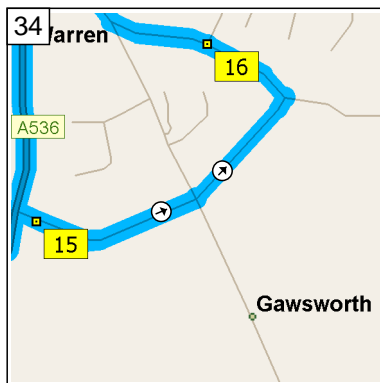

26  
09:29 10.5 mi  
At A54, Congleton CW12 1, stay on A54 [Mountbatten Way] (North-West) for 0.4 mi

27  
09:30 10.9 mi  
Turn RIGHT (North-East) onto A34 [Road Hill] for 0.3 mi towards A34 / (A536) / Macclesfield / Manchester

09:31 11.2 mi  
 At Rood Hill, Congleton CW12 1, stay on A34 [Rood Hill] (North-East) for 0.3 mi

09:32 11.5 mi  
 Take Local road(s) (RIGHT) onto A34 for 87 yds

09:32 11.5 mi  
 Keep LEFT onto A536 [Macclesfield Road] for 0.3 mi

09:32 11.8 mi  
 At A536, Congleton CW12 1, stay on A536 [Macclesfield Road] (North) for 4.0 mi

09:38 15.7 mi  
 Turn RIGHT (East) onto Maggoty Lane for 43 yds

09:38 15.8 mi  
 At Maggoty Lane, Warren, Macclesfield SK11 9, stay on Maggoty Lane (East) for 0.2 mi

09:38 15.9 mi  
 Road name changes to Wardle Crescent for 0.1 mi

09:39 16.1 mi  
 Turn LEFT (North-West) onto Woodhouse Lane for 164 yds

09:40 16.1 mi  
 At 2 Woodhouse Lane, Warren, Macclesfield SK11 9, stay on Woodhouse Lane (West) for 174 yds