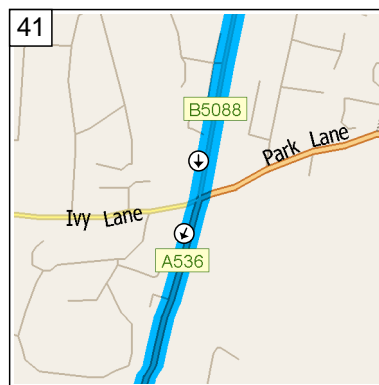

09:32 11.8 mi
 At A536, Congleton CW12 1, stay on A536 [Macclesfield Road] (North) for 4.0 mi

09:38 15.7 mi
 Turn RIGHT (East) onto Maggoty Lane for 43 yds

09:38 15.8 mi
 At Maggoty Lane, Warren, Macclesfield SK11 9, stay on Maggoty Lane (East) for 0.2 mi

09:38 15.9 mi
 Road name changes to Wardle Crescent for 0.1 mi

09:39 16.1 mi
 Turn LEFT (North-West) onto Woodhouse Lane for 164 yds

09:40 16.1 mi
 At 2 Woodhouse Lane, Warren, Macclesfield SK11 9, stay on Woodhouse Lane (West) for 174 yds

09:40 16.2 mi
 Bear RIGHT (North-West) onto Church Lane, then immediately turn RIGHT (North-East) onto A536 [Congleton Road] for 0.1 mi

09:41 16.4 mi
 At Congleton Rd, Warren, Macclesfield SK11 9, stay on A536 [Congleton Road] (North-East) for 1.8 mi

09:45 18.2 mi
 Bear LEFT (North) onto B5088 [Oxford Road] for 0.4 mi

09:46 18.5 mi
 At 89 Oxford Rd, Macclesfield SK11 8, return South-West on B5088 [Oxford Road] for 0.4 mi

09:47 18.9 mi
 Bear RIGHT (South) onto A536 [Congleton Road] for 6.4 mi