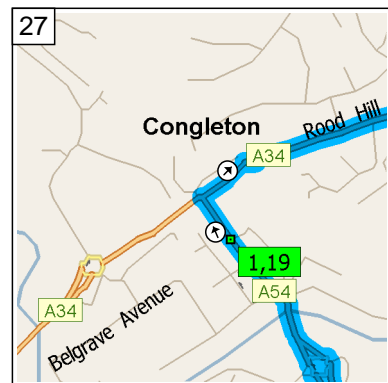

20  
09:26 9.8 mi  
Turn RIGHT (North) onto Borough Road for 153 yds

21  
09:26 9.9 mi  
At 18 Borough Rd, Congleton CW12 3, stay on Borough Road (North-West) for 76 yds

22  
09:26 9.9 mi  
Turn LEFT (South-West) onto Bromley Road for 87 yds

23  
09:27 10.0 mi  
At 104 Bromley Rd, Congleton CW12 1, stay on Bromley Road (South-West) for 0.3 mi

24  
09:28 10.3 mi  
Turn RIGHT (North-West) onto A527 [Mountbatten Way] for 65 yds

25  
09:29 10.3 mi  
At roundabout, take the FIRST exit onto A54 [Mountbatten Way] for 0.2 mi towards A54 / (M6) / (A534) / (A34) / Newcastle / Nantwich

26  
09:29 10.5 mi  
At A54, Congleton CW12 1, stay on A54 [Mountbatten Way] (North-West) for 0.4 mi

27  
09:30 10.9 mi  
Turn RIGHT (North-East) onto A34 [Road Hill] for 0.3 mi towards A34 / (A536) / Macclesfield / Manchester

09:32 11.8 mi  
 At A536, Congleton CW12 1, stay on A536 [Macclesfield Road] (North) for 4.0 mi

09:38 15.7 mi  
 Turn RIGHT (East) onto Maggoty Lane for 43 yds

09:38 15.8 mi  
 At Maggoty Lane, Warren, Macclesfield SK11 9, stay on Maggoty Lane (East) for 0.2 mi