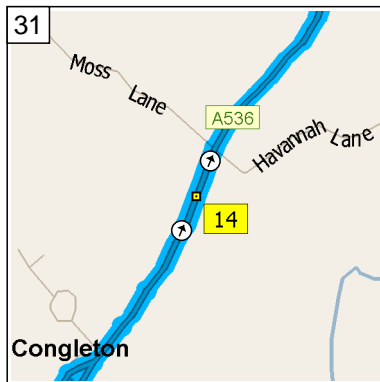

23  
09:27 10.0 mi  
At 104 Bromley Rd, Congleton CW12 1, stay on Bromley Road (South-West) for 0.3 mi

24  
09:28 10.3 mi  
Turn RIGHT (North-West) onto A527 [Mountbatten Way] for 65 yds

25  
09:29 10.3 mi  
At roundabout, take the FIRST exit onto A54 [Mountbatten Way] for 0.2 mi towards A54 / (M6) / (A534) / (A34) / Newcastle / Nantwich

26  
09:29 10.5 mi  
At A54, Congleton CW12 1, stay on A54 [Mountbatten Way] (North-West) for 0.4 mi

27  
09:30 10.9 mi  
Turn RIGHT (North-East) onto A34 [Road Hill] for 0.3 mi towards A34 / (A536) / Macclesfield / Manchester

09:31 11.2 mi  
 At Rood Hill, Congleton CW12 1, stay on A34 [Rood Hill] (North-East) for 0.3 mi

09:32 11.5 mi  
 Take Local road(s) (RIGHT) onto A34 for 87 yds

09:32 11.5 mi  
 Keep LEFT onto A536 [Macclesfield Road] for 0.3 mi

09:32 11.8 mi  
 At A536, Congleton CW12 1, stay on A536 [Macclesfield Road] (North) for 4.0 mi

09:38 15.7 mi  
 Turn RIGHT (East) onto Maggoty Lane for 43 yds

09:38 15.8 mi  
 At Maggoty Lane, Warren, Macclesfield SK11 9, stay on Maggoty Lane (East) for 0.2 mi