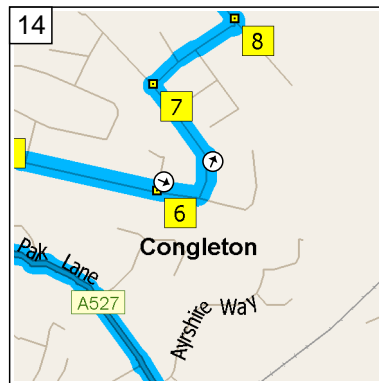

09:12 4.9 mi
 At 2 Wharf Rd, Biddulph, Stoke-on-Trent ST8 6, return West on Wharf Road for 120 yds

09:12 5.0 mi
 At roundabout, take the THIRD exit onto A527 for 0.4 mi

09:13 5.4 mi
 At A527, Biddulph, Stoke-on-Trent ST8 6, stay on A527 (East) for 0.1 mi

09:13 5.5 mi
 At roundabout, take the FIRST exit onto A527 [Congleton Road] for 2.3 mi

09:18 7.9 mi
At Biddulph Rd, Congleton CW12 3, stay on A527 [Biddulph Road] (North-West) for 1.1 mi

09:21 9.0 mi
Turn RIGHT (North) onto Highcroft Avenue for 0.1 mi

09:22 9.1 mi
At 4 Highcroft Ave, Congleton CW12 3, turn RIGHT (East) onto Edinburgh Road for 0.2 mi

09:23 9.3 mi
At 95 Edinburgh Rd, Congleton CW12 3, stay on Edinburgh Road (East) for 76 yds

09:23 9.3 mi
Turn LEFT (North) onto Woolston Avenue for 0.1 mi

09:24 9.4 mi
At 93 Woolston Ave, Congleton CW12 3, turn RIGHT (North-East) onto Burns Road for 0.1 mi

09:24 9.6 mi
At 28 Burns Rd, Congleton CW12 3, stay on Burns Road (North-West) for 109 yds

09:24 9.6 mi
Keep STRAIGHT onto Fern Crescent for 0.1 mi