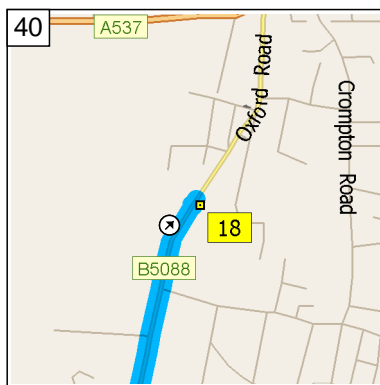

09:32 11.8 mi
 At A536, Congleton CW12 1, stay on A536 [Macclesfield Road] (North) for 4.0 mi

09:38 15.7 mi
 Turn RIGHT (East) onto Maggoty Lane for 43 yds

09:38 15.8 mi
 At Maggoty Lane, Warren, Macclesfield SK11 9, stay on Maggoty Lane (East) for 0.2 mi

09:38 15.9 mi
 Road name changes to Wardle Crescent for 0.1 mi

09:39 16.1 mi
 Turn LEFT (North-West) onto Woodhouse Lane for 164 yds

09:40 16.1 mi
 At 2 Woodhouse Lane, Warren, Macclesfield SK11 9, stay on Woodhouse Lane (West) for 174 yds

09:40 16.2 mi
 Bear RIGHT (North-West) onto Church Lane, then immediately turn RIGHT (North-East) onto A536 [Congleton Road] for 0.1 mi

09:41 16.4 mi
 At Congleton Rd, Warren, Macclesfield SK11 9, stay on A536 [Congleton Road] (North-East) for 1.8 mi

09:45 18.2 mi
 Bear LEFT (North) onto B5088 [Oxford Road] for 0.4 mi

09:46 18.5 mi
 At 89 Oxford Rd, Macclesfield SK11 8, return South-West on B5088 [Oxford Road] for 0.4 mi

09:47 18.9 mi
 Bear RIGHT (South) onto A536 [Congleton Road] for 6.4 mi