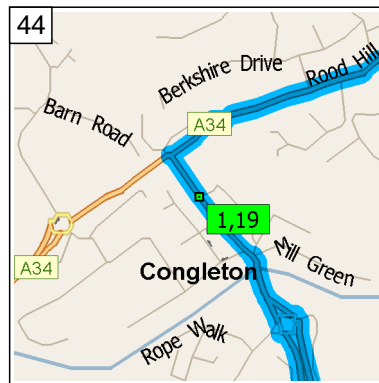

09:32 11.8 mi  
 At A536, Congleton CW12 1, stay on A536 [Macclesfield Road] (North) for 4.0 mi

09:38 15.7 mi  
 Turn RIGHT (East) onto Maggoty Lane for 43 yds

09:38 15.8 mi  
 At Maggoty Lane, Warren, Macclesfield SK11 9, stay on Maggoty Lane (East) for 0.2 mi

09:40 16.2 mi  
 Bear RIGHT (North-West) onto Church Lane, then immediately turn RIGHT (North-East) onto A536 [Congleton Road] for 0.1 mi

09:41 16.4 mi  
 At Congleton Rd, Warren, Macclesfield SK11 9, stay on A536 [Congleton Road] (North-East) for 1.8 mi

09:45 18.2 mi  
 Bear LEFT (North) onto B5088 [Oxford Road] for 0.4 mi

09:46 18.5 mi  
 At 89 Oxford Rd, Macclesfield SK11 8, return South-West on B5088 [Oxford Road] for 0.4 mi

09:47 18.9 mi  
 Bear RIGHT (South) onto A536 [Congleton Road] for 6.4 mi

09:57 25.3 mi  
 Road name changes to A34 [Macclesfield Road] for 0.6 mi

09:59 25.8 mi  
 Turn LEFT (South) onto A54 [Rood Hill] for 98 yds towards A34 / (M6) / (A534) / (A54) / Holmes Chapel / Nantwich / Newcastle