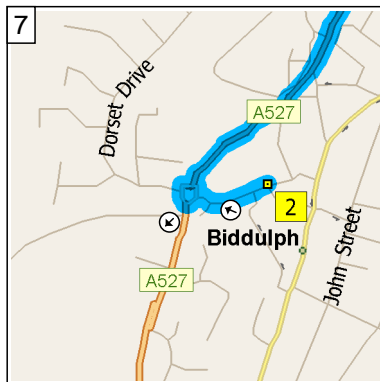

09:01 0.5 mi
 At roundabout, take the SECOND exit onto A527 [Mountbatten Way] for 3.8 mi towards A527 / Biddulph / Train Station

09:10 4.3 mi
 At roundabout, take the SECOND exit onto A527 for 0.5 mi

09:11 4.8 mi
 At roundabout, take the FIRST exit onto Wharf Road for 142 yds

09:12 4.9 mi
 At 2 Wharf Rd, Biddulph, Stoke-on-Trent ST8 6, return West on Wharf Road for 120 yds

09:12 5.0 mi
 At roundabout, take the THIRD exit onto A527 for 0.4 mi

09:13 5.4 mi
 At A527, Biddulph, Stoke-on-Trent ST8 6, stay on A527 (East) for 0.1 mi

09:13 5.5 mi
 At roundabout, take the FIRST exit onto A527 [Congleton Road] for 2.3 mi

09:18 7.9 mi
At Biddulph Rd, Congleton CW12 3, stay on A527 [Biddulph Road] (North-West) for 1.1 mi

09:21 9.0 mi
Turn RIGHT (North) onto Highcroft Avenue for 0.1 mi

09:22 9.1 mi
At 4 Highcroft Ave, Congleton CW12 3, turn RIGHT (East) onto Edinburgh Road for 0.2 mi

09:23 9.3 mi
At 95 Edinburgh Rd, Congleton CW12 3, stay on Edinburgh Road (East) for 76 yds

09:23 9.3 mi
Turn LEFT (North) onto Woolston Avenue for 0.1 mi