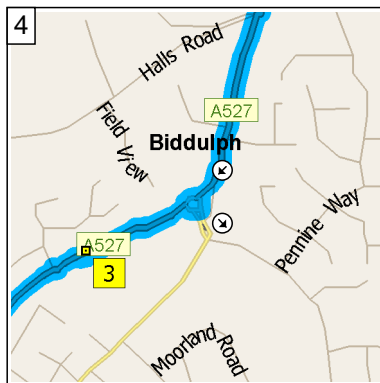

09:10 4.3 mi
At roundabout, take the SECOND exit onto A527 for 0.5 mi