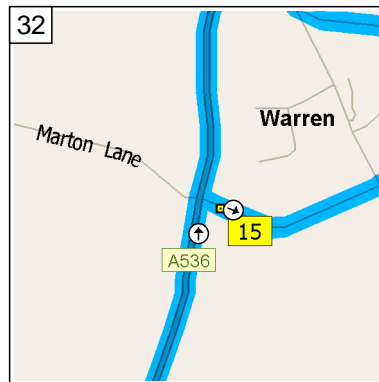

26  
09:29 10.5 mi  
At A54, Congleton CW12 1, stay on A54 [Mountbatten Way] (North-West) for 0.4 mi

27  
09:30 10.9 mi  
Turn RIGHT (North-East) onto A34 [Road Hill] for 0.3 mi towards A34 / (A536) / Macclesfield / Manchester

09:31 11.2 mi  
 At Rood Hill, Congleton CW12 1, stay on A34 [Rood Hill] (North-East) for 0.3 mi

09:32 11.5 mi  
 Take Local road(s) (RIGHT) onto A34 for 87 yds

09:32 11.5 mi  
 Keep LEFT onto A536 [Macclesfield Road] for 0.3 mi

09:32 11.8 mi  
 At A536, Congleton CW12 1, stay on A536 [Macclesfield Road] (North) for 4.0 mi

09:38 15.7 mi  
 Turn RIGHT (East) onto Maggoty Lane for 43 yds

09:38 15.8 mi  
 At Maggoty Lane, Warren, Macclesfield SK11 9, stay on Maggoty Lane (East) for 0.2 mi

09:38 15.9 mi  
 Road name changes to Wardle Crescent for 0.1 mi

09:39 16.1 mi  
 Turn LEFT (North-West) onto Woodhouse Lane for 164 yds

09:40 16.1 mi  
 At 2 Woodhouse Lane, Warren, Macclesfield SK11 9, stay on Woodhouse Lane (West) for 174 yds