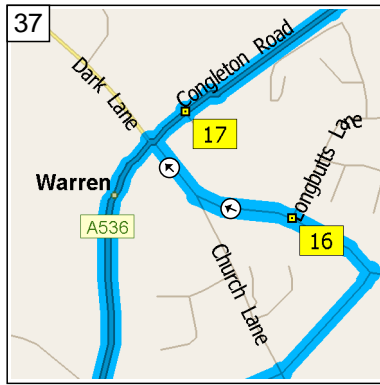

09:32 11.8 mi  
 At A536, Congleton CW12 1, stay on A536 [Macclesfield Road] (North) for 4.0 mi

09:38 15.7 mi  
 Turn RIGHT (East) onto Maggoty Lane for 43 yds

09:38 15.8 mi  
 At Maggoty Lane, Warren, Macclesfield SK11 9, stay on Maggoty Lane (East) for 0.2 mi

09:38 15.9 mi  
 Road name changes to Wardle Crescent for 0.1 mi

09:39 16.1 mi  
 Turn LEFT (North-West) onto Woodhouse Lane for 164 yds

09:40 16.1 mi  
 At 2 Woodhouse Lane, Warren, Macclesfield SK11 9, stay on Woodhouse Lane (West) for 174 yds

09:40 16.2 mi  
 Bear RIGHT (North-West) onto Church Lane, then immediately turn RIGHT (North-East) onto A536 [Congleton Road] for 0.1 mi

09:41 16.4 mi  
 At Congleton Rd, Warren, Macclesfield SK11 9, stay on A536 [Congleton Road] (North-East) for 1.8 mi

09:45 18.2 mi  
 Bear LEFT (North) onto B5088 [Oxford Road] for 0.4 mi

09:46 18.5 mi  
 At 89 Oxford Rd, Macclesfield SK11 8, return South-West on B5088 [Oxford Road] for 0.4 mi

09:47 18.9 mi  
 Bear RIGHT (South) onto A536 [Congleton Road] for 6.4 mi