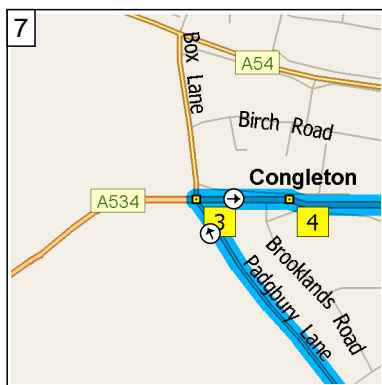

09:05 2.1 mi
At 81 Sandbach Rd, Congleton CW12 4, turn RIGHT (East) onto A534 [Sandbach Road] for 174 yds