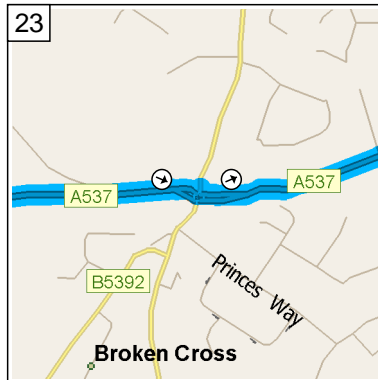

12  
09:07 3.2 mi  
At 75 West St, Congleton CW12 1, stay on West Street (East) for 0.1 mi

13  
09:08 3.4 mi  
Turn LEFT (North-East) onto Antrobus Street for 0.2 mi

14  
09:09 3.5 mi  
At 10 Antrobus St, Congleton CW12 1, turn LEFT (North-East) onto Mill Street for 153 yds

15  
09:09 3.6 mi  
At roundabout, take the FIRST exit onto A54 [Mountbatten Way] for 131 yds towards A54

16  
09:09 3.7 mi  
At A54, Congleton CW12 1, stay on A54 [Rood Hill] (North-West) for 0.1 mi

17  
09:10 3.8 mi  
Turn RIGHT (North-East) onto A34 [Rood Hill] for 0.2 mi towards A34 / (A536) / Macclesfield / Manchester

18  
09:10 4.0 mi  
At Rood Hill, Congleton CW12 1, stay on A34 [Rood Hill] (East) for 3.5 mi

09:16 7.5 mi  
At A34, Marton, Macclesfield SK11 9, stay on A34 [Congleton Road] (North-West) for 3.6 mi

09:20 11.1 mi  
At A34, Siddington, Macclesfield SK11 9, stay on A34 [Congleton Road] (North) for 87 yds

09:20 11.2 mi  
Turn RIGHT (East) onto A537 [Chelford Road] for 1.1 mi

09:21 12.3 mi  
At A537, Macclesfield SK10 4, stay on A537 [Chelford Road] (East) for 2.0 mi

09:25 14.2 mi  
At roundabout, take the SECOND exit onto A537 [Broken Cross] for 0.5 mi