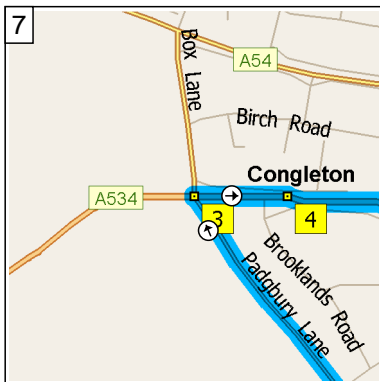

09:05 2.1 mi
At 81 Sandbach Rd, Congleton CW12 4, turn RIGHT (East) onto A534 [Sandbach Road] for 174 yds