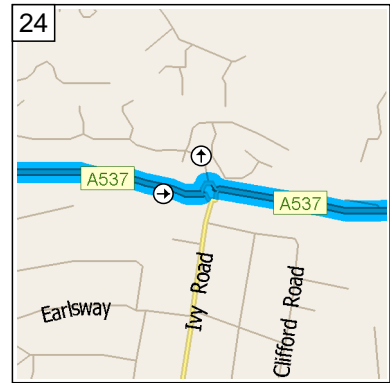

18  
09:10 4.0 mi  
At Rood Hill, Congleton CW12 1, stay on A34 [Rood Hill] (East) for 3.5 mi

09:16 7.5 mi  
At A34, Marton, Macclesfield SK11 9, stay on A34 [Congleton Road] (North-West) for 3.6 mi

09:20 11.1 mi  
At A34, Siddington, Macclesfield SK11 9, stay on A34 [Congleton Road] (North) for 87 yds

09:20 11.2 mi  
Turn RIGHT (East) onto A537 [Chelford Road] for 1.1 mi

09:21 12.3 mi  
At A537, Macclesfield SK10 4, stay on A537 [Chelford Road] (East) for 2.0 mi

09:25 14.2 mi  
At roundabout, take the SECOND exit onto A537 [Broken Cross] for 0.5 mi

09:26 14.8 mi  
At roundabout, take the SECOND exit onto A537 [Chester Road] for 0.5 mi

09:27 15.3 mi  
At roundabout, take the FOURTH exit onto B5088 [Oxford Road] for 0.3 mi

09:28 15.6 mi  
At 132 Oxford Rd, Macclesfield SK11 8, stay on B5088 [Oxford Road] (South) for 0.3 mi

09:29 15.9 mi  
Bear RIGHT (South) onto A536 [Congleton Road] for 6.4 mi

09:39 22.3 mi  
 Road name changes to A34  
 [Macclesfield Road] for 0.6 mi

09:41 22.8 mi  
 Turn LEFT (South) onto A54  
 [Rood Hill] for 98 yds towards  
 A34 / (M6) / (A534) / (A54) /  
 Holmes Chapel / Nantwich /  
 Newcastle