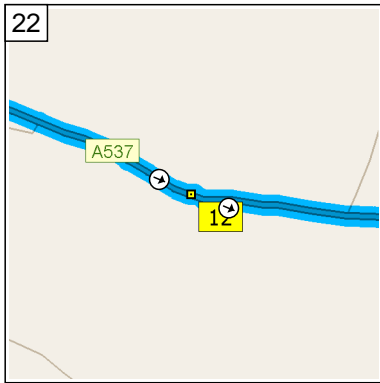

18  
09:10 4.0 mi  
At Rood Hill, Congleton CW12 1, stay on A34 [Rood Hill] (East) for 3.5 mi

09:16 7.5 mi  
At A34, Marton, Macclesfield SK11 9, stay on A34 [Congleton Road] (North-West) for 3.6 mi

09:20 11.1 mi  
At A34, Siddington, Macclesfield SK11 9, stay on A34 [Congleton Road] (North) for 87 yds

09:20 11.2 mi  
Turn RIGHT (East) onto A537 [Chelford Road] for 1.1 mi

09:21 12.3 mi  
At A537, Macclesfield SK10 4, stay on A537 [Chelford Road] (East) for 2.0 mi

09:25 14.2 mi  
At roundabout, take the SECOND exit onto A537 [Broken Cross] for 0.5 mi

09:26 14.8 mi  
At roundabout, take the SECOND exit onto A537 [Chester Road] for 0.5 mi

09:27 15.3 mi  
At roundabout, take the FOURTH exit onto B5088 [Oxford Road] for 0.3 mi

09:28 15.6 mi  
At 132 Oxford Rd, Macclesfield SK11 8, stay on B5088 [Oxford Road] (South) for 0.3 mi

09:29 15.9 mi  
Bear RIGHT (South) onto A536 [Congleton Road] for 6.4 mi

09:39 22.3 mi  
 Road name changes to A34  
 [Macclesfield Road] for 0.6 mi

09:41 22.8 mi  
 Turn LEFT (South) onto A54  
 [Rood Hill] for 98 yds towards  
 A34 / (M6) / (A534) / (A54) /  
 Holmes Chapel / Nantwich /  
 Newcastle