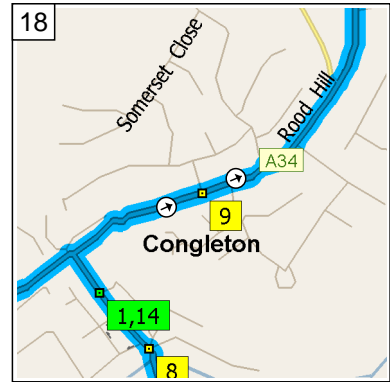

09:06 2.8 mi  
 At roundabout, take the SECOND exit onto A34 [Holmes Chapel Road] for 0.1 mi

10  
09:07 2.9 mi  
At 17 West Rd, Congleton CW12 4, stay on A34 [West Road] (East) for 0.2 mi

11  
09:07 3.1 mi  
At roundabout, take the THIRD exit onto West Street for 174 yds

12  
09:07 3.2 mi  
At 75 West St, Congleton CW12 1, stay on West Street (East) for 0.1 mi

13  
09:08 3.4 mi  
Turn LEFT (North-East) onto Antrobus Street for 0.2 mi

14  
09:09 3.5 mi  
At 10 Antrobus St, Congleton CW12 1, turn LEFT (North-East) onto Mill Street for 153 yds

15  
09:09 3.6 mi  
At roundabout, take the FIRST exit onto A54 [Mountbatten Way] for 131 yds towards A54

16  
09:09 3.7 mi  
At A54, Congleton CW12 1, stay on A54 [Rood Hill] (North-West) for 0.1 mi

17  
09:10 3.8 mi  
Turn RIGHT (North-East) onto A34 [Rood Hill] for 0.2 mi towards A34 / (A536) / Macclesfield / Manchester

### Route segment details

From	To	Method	Distance	Driving time
Congleton	Padgbury Lane, Con...	Quickest	1.4 miles	3 minutes
Padgbury Lane, Con...	81 Sandbach Rd, C...	Quickest	0.7 miles	1 minute
81 Sandbach Rd, C...	67 A534, Congleton ...	Quickest	174 yards	Less than 1 minute
67 A534, Congleton ...	17 West Rd, Congle...	Quickest	0.7 miles	1 minute
17 West Rd, Congle...	75 West St, Conglet...	Quickest	590 yards	Less than 1 minute
75 West St, Conglet...	10 Antrobus St, Con...	Quickest	513 yards	1 minute
10 Antrobus St, Con...	A54, Congleton CW...	Quickest	284 yards	Less than 1 minute
A54, Congleton CW...	Rood Hill, Congleton...	Quickest	513 yards	Less than 1 minute
Rood Hill, Congleton...	A34, Marton, Maccle...	Quickest	3.5 miles	5 minutes
A34, Marton, Maccle...	A34, Siddington, Ma...	Quickest	3.6 miles	4 minutes
A34, Siddington, Ma...	A537, Macclesfield ...	Quickest	1.1 miles	1 minute
A537, Macclesfield ...	132 Oxford Rd, Mac...	Quickest	3.3 miles	6 minutes
132 Oxford Rd, Mac...	Congleton	Quickest	7.3 miles	12 minutes