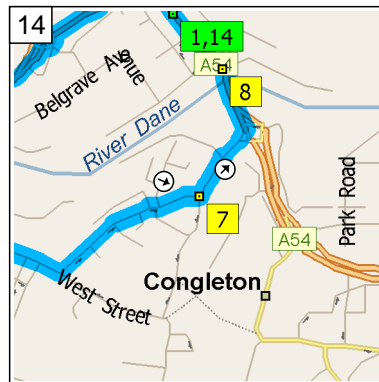

09:06 2.8 mi  
At roundabout, take the SECOND exit onto A34 [Holmes Chapel Road] for 0.1 mi

10  
09:07 2.9 mi  
At 17 West Rd, Congleton CW12 4, stay on A34 [West Road] (East) for 0.2 mi

11  
09:07 3.1 mi  
At roundabout, take the THIRD exit onto West Street for 174 yds

12  
09:07 3.2 mi  
At 75 West St, Congleton CW12 1, stay on West Street (East) for 0.1 mi

13  
09:08 3.4 mi  
Turn LEFT (North-East) onto Antrobus Street for 0.2 mi

14  
09:09 3.5 mi  
At 10 Antrobus St, Congleton CW12 1, turn LEFT (North-East) onto Mill Street for 153 yds

15  
09:09 3.6 mi  
At roundabout, take the FIRST exit onto A54 [Mountbatten Way] for 131 yds towards A54

16  
09:09 3.7 mi  
At A54, Congleton CW12 1, stay on A54 [Rood Hill] (North-West) for 0.1 mi

17  
09:10 3.8 mi  
Turn RIGHT (North-East) onto A34 [Rood Hill] for 0.2 mi towards A34 / (A536) / Macclesfield / Manchester

### Route summary

Total journey cost	£3.98
Driving distance	22.9 miles
Trip duration	41 minutes
Driving time	41 minutes
Crow's flight distance between all stops	20.8 miles