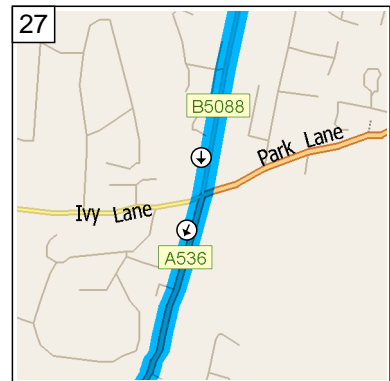

09:20 11.2 mi  
Turn RIGHT (East) onto A537 [Chelford Road] for 1.1 mi

09:21 12.3 mi  
At A537, Macclesfield SK10 4, stay on A537 [Chelford Road] (East) for 2.0 mi

09:25 14.2 mi  
At roundabout, take the SECOND exit onto A537 [Broken Cross] for 0.5 mi

09:26 14.8 mi  
At roundabout, take the SECOND exit onto A537 [Chester Road] for 0.5 mi

09:27 15.3 mi  
At roundabout, take the FOURTH exit onto B5088 [Oxford Road] for 0.3 mi

09:28 15.6 mi  
At 132 Oxford Rd, Macclesfield SK11 8, stay on B5088 [Oxford Road] (South) for 0.3 mi

09:29 15.9 mi  
Bear RIGHT (South) onto A536 [Congleton Road] for 6.4 mi

09:39 22.3 mi  
 Road name changes to A34  
 [Macclesfield Road] for 0.6 mi

09:41 22.8 mi  
 Turn LEFT (South) onto A54  
 [Rood Hill] for 98 yds towards  
 A34 / (M6) / (A534) / (A54) /  
 Holmes Chapel / Nantwich /  
 Newcastle

### Route summary

Total journey cost	£3.98
Driving distance	22.9 miles
Trip duration	41 minutes
Driving time	41 minutes
Crow's flight distance between all stops	20.8 miles