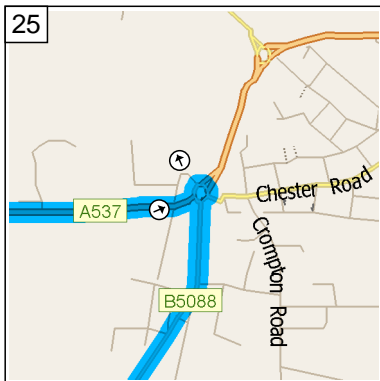

09:20 11.2 mi  
Turn RIGHT (East) onto A537 [Chelford Road] for 1.1 mi

09:21 12.3 mi  
At A537, Macclesfield SK10 4, stay on A537 [Chelford Road] (East) for 2.0 mi

09:25 14.2 mi  
At roundabout, take the SECOND exit onto A537 [Broken Cross] for 0.5 mi

09:26 14.8 mi  
At roundabout, take the SECOND exit onto A537 [Chester Road] for 0.5 mi

09:27 15.3 mi  
At roundabout, take the FOURTH exit onto B5088 [Oxford Road] for 0.3 mi

09:28 15.6 mi  
At 132 Oxford Rd, Macclesfield SK11 8, stay on B5088 [Oxford Road] (South) for 0.3 mi

09:29 15.9 mi  
Bear RIGHT (South) onto A536 [Congleton Road] for 6.4 mi

09:39 22.3 mi  
 Road name changes to A34  
 [Macclesfield Road] for 0.6 mi

09:41 22.8 mi  
 Turn LEFT (South) onto A54  
 [Rood Hill] for 98 yds towards  
 A34 / (M6) / (A534) / (A54) /  
 Holmes Chapel / Nantwich /  
 Newcastle

### Route summary

Total journey cost	£3.98
Driving distance	22.9 miles
Trip duration	41 minutes
Driving time	41 minutes
Crow's flight distance between all stops	20.8 miles