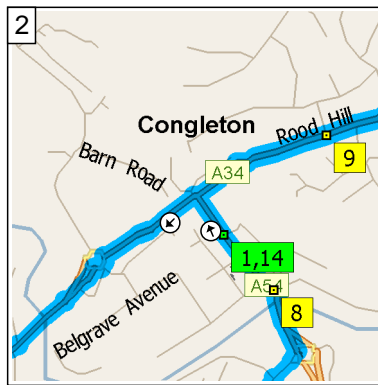

09:00 0.1 mi
Turn LEFT (South-West) onto A34 [Clayton by Pass] for 0.4 mi towards A54 / (A523) / (A527) / Biddulph / Town Centre / Buxton / Leek