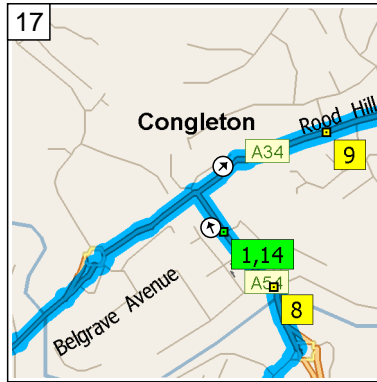

09:06 2.8 mi  
 At roundabout, take the SECOND exit onto A34 [Holmes Chapel Road] for 0.1 mi

10  
09:07 2.9 mi  
At 17 West Rd, Congleton CW12 4, stay on A34 [West Road] (East) for 0.2 mi

11  
09:07 3.1 mi  
At roundabout, take the THIRD exit onto West Street for 174 yds

12  
09:07 3.2 mi  
At 75 West St, Congleton CW12 1, stay on West Street (East) for 0.1 mi

13  
09:08 3.4 mi  
Turn LEFT (North-East) onto Antrobus Street for 0.2 mi

14  
09:09 3.5 mi  
At 10 Antrobus St, Congleton CW12 1, turn LEFT (North-East) onto Mill Street for 153 yds

15  
09:09 3.6 mi  
At roundabout, take the FIRST exit onto A54 [Mountbatten Way] for 131 yds towards A54

16  
09:09 3.7 mi  
At A54, Congleton CW12 1, stay on A54 [Rood Hill] (North-West) for 0.1 mi

17  
09:10 3.8 mi  
Turn RIGHT (North-East) onto A34 [Rood Hill] for 0.2 mi towards A34 / (A536) / Macclesfield / Manchester

09:20 11.2 mi  
Turn RIGHT (East) onto A537 [Chelford Road] for 1.1 mi

09:21 12.3 mi  
At A537, Macclesfield SK10 4, stay on A537 [Chelford Road] (East) for 2.0 mi

09:25 14.2 mi  
At roundabout, take the SECOND exit onto A537 [Broken Cross] for 0.5 mi