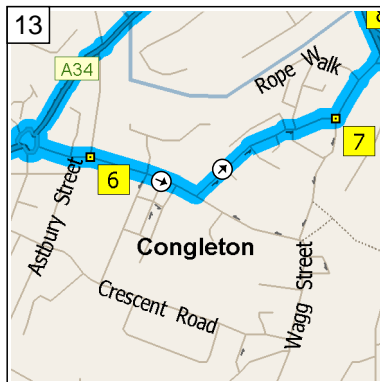

09:06 2.8 mi  
At roundabout, take the SECOND exit onto A34 [Holmes Chapel Road] for 0.1 mi

10  
09:07 2.9 mi  
At 17 West Rd, Congleton CW12 4, stay on A34 [West Road] (East) for 0.2 mi

11  
09:07 3.1 mi  
At roundabout, take the THIRD exit onto West Street for 174 yds

12  
09:07 3.2 mi  
At 75 West St, Congleton CW12 1, stay on West Street (East) for 0.1 mi

13  
09:08 3.4 mi  
Turn LEFT (North-East) onto Antrobus Street for 0.2 mi

14  
09:09 3.5 mi  
At 10 Antrobus St, Congleton CW12 1, turn LEFT (North-East) onto Mill Street for 153 yds

15  
09:09 3.6 mi  
At roundabout, take the FIRST exit onto A54 [Mountbatten Way] for 131 yds towards A54

16  
09:09 3.7 mi  
At A54, Congleton CW12 1, stay on A54 [Rood Hill] (North-West) for 0.1 mi

17  
09:10 3.8 mi  
Turn RIGHT (North-East) onto A34 [Rood Hill] for 0.2 mi towards A34 / (A536) / Macclesfield / Manchester

### Route segment details

From	To	Method	Distance	Driving time
Congleton	Padgbury Lane, Con...	Quickest	1.4 miles	3 minutes
Padgbury Lane, Con...	81 Sandbach Rd, C...	Quickest	0.7 miles	1 minute
81 Sandbach Rd, C...	67 A534, Congleton ...	Quickest	174 yards	Less than 1 minute
67 A534, Congleton ...	17 West Rd, Congle...	Quickest	0.7 miles	1 minute
17 West Rd, Congle...	75 West St, Conglet...	Quickest	590 yards	Less than 1 minute
75 West St, Conglet...	10 Antrobus St, Con...	Quickest	513 yards	1 minute
10 Antrobus St, Con...	A54, Congleton CW...	Quickest	284 yards	Less than 1 minute
A54, Congleton CW...	Rood Hill, Congleton...	Quickest	513 yards	Less than 1 minute
Rood Hill, Congleton...	A34, Marton, Maccle...	Quickest	3.5 miles	5 minutes
A34, Marton, Maccle...	A34, Siddington, Ma...	Quickest	3.6 miles	4 minutes
A34, Siddington, Ma...	A537, Macclesfield ...	Quickest	1.1 miles	1 minute
A537, Macclesfield ...	132 Oxford Rd, Mac...	Quickest	3.3 miles	6 minutes
132 Oxford Rd, Mac...	Congleton	Quickest	7.3 miles	12 minutes