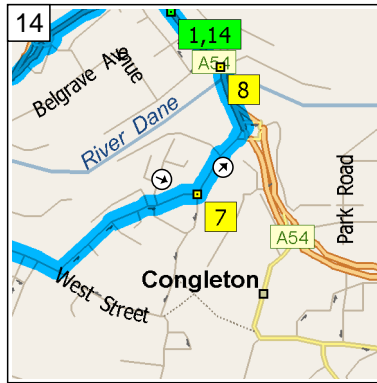

09:06 2.8 mi  
 At roundabout, take the SECOND exit onto A34 [Holmes Chapel Road] for 0.1 mi

10  
09:07 2.9 mi  
At 17 West Rd, Congleton CW12 4, stay on A34 [West Road] (East) for 0.2 mi

11  
09:07 3.1 mi  
At roundabout, take the THIRD exit onto West Street for 174 yds

12  
09:07 3.2 mi  
At 75 West St, Congleton CW12 1, stay on West Street (East) for 0.1 mi

13  
09:08 3.4 mi  
Turn LEFT (North-East) onto Antrobus Street for 0.2 mi

14  
09:09 3.5 mi  
At 10 Antrobus St, Congleton CW12 1, turn LEFT (North-East) onto Mill Street for 153 yds

15  
09:09 3.6 mi  
At roundabout, take the FIRST exit onto A54 [Mountbatten Way] for 131 yds towards A54

16  
09:09 3.7 mi  
At A54, Congleton CW12 1, stay on A54 [Rood Hill] (North-West) for 0.1 mi

17  
09:10 3.8 mi  
Turn RIGHT (North-East) onto A34 [Rood Hill] for 0.2 mi towards A34 / (A536) / Macclesfield / Manchester

### Route summary

Total journey cost	£3.98
Driving distance	22.9 miles
Trip duration	41 minutes
Driving time	41 minutes
Crow's flight distance between all stops	20.8 miles