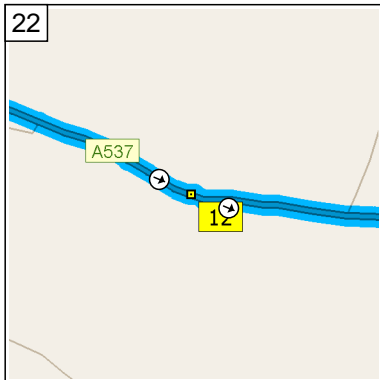

18  
09:10 4.0 mi  
At Rood Hill, Congleton CW12 1, stay on A34 [Rood Hill] (East) for 3.5 mi

09:16 7.5 mi  
At A34, Marton, Macclesfield SK11 9, stay on A34 [Congleton Road] (North-West) for 3.6 mi

09:20 11.1 mi  
At A34, Siddington, Macclesfield SK11 9, stay on A34 [Congleton Road] (North) for 87 yds

09:20 11.2 mi  
Turn RIGHT (East) onto A537 [Chelford Road] for 1.1 mi

09:21 12.3 mi  
At A537, Macclesfield SK10 4, stay on A537 [Chelford Road] (East) for 2.0 mi

09:25 14.2 mi  
At roundabout, take the SECOND exit onto A537 [Broken Cross] for 0.5 mi

09:26 14.8 mi  
At roundabout, take the SECOND exit onto A537 [Chester Road] for 0.5 mi

09:27 15.3 mi  
At roundabout, take the FOURTH exit onto B5088 [Oxford Road] for 0.3 mi

09:28 15.6 mi  
At 132 Oxford Rd, Macclesfield SK11 8, stay on B5088 [Oxford Road] (South) for 0.3 mi

09:29 15.9 mi  
Bear RIGHT (South) onto A536 [Congleton Road] for 6.4 mi

09:39 22.3 mi  
 Road name changes to A34  
 [Macclesfield Road] for 0.6 mi

09:41 22.8 mi  
 Turn LEFT (South) onto A54  
 [Rood Hill] for 98 yds towards  
 A34 / (M6) / (A534) / (A54) /  
 Holmes Chapel / Nantwich /  
 Newcastle