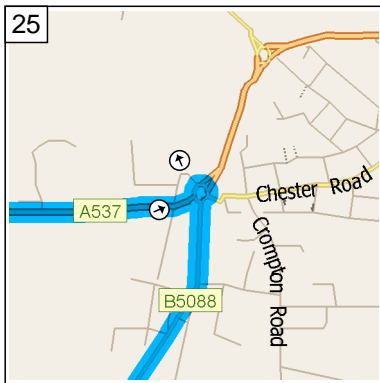

15  
09:09 3.6 mi  
At roundabout, take the FIRST exit onto A54 [Mountbatten Way] for 131 yds towards A54

16  
09:09 3.7 mi  
At A54, Congleton CW12 1, stay on A54 [Rood Hill] (North-West) for 0.1 mi

17  
09:10 3.8 mi  
Turn RIGHT (North-East) onto A34 [Rood Hill] for 0.2 mi towards A34 / (A536) / Macclesfield / Manchester

09:20 11.2 mi  
Turn RIGHT (East) onto A537 [Chelford Road] for 1.1 mi

09:21 12.3 mi  
At A537, Macclesfield SK10 4, stay on A537 [Chelford Road] (East) for 2.0 mi

09:25 14.2 mi  
At roundabout, take the SECOND exit onto A537 [Broken Cross] for 0.5 mi

09:26 14.8 mi  
At roundabout, take the SECOND exit onto A537 [Chester Road] for 0.5 mi

09:27 15.3 mi  
At roundabout, take the FOURTH exit onto B5088 [Oxford Road] for 0.3 mi

09:28 15.6 mi  
At 132 Oxford Rd, Macclesfield SK11 8, stay on B5088 [Oxford Road] (South) for 0.3 mi

09:29 15.9 mi  
Bear RIGHT (South) onto A536 [Congleton Road] for 6.4 mi

09:39 22.3 mi  
 Road name changes to A34  
 [Macclesfield Road] for 0.6 mi

09:41 22.8 mi  
 Turn LEFT (South) onto A54  
 [Rood Hill] for 98 yds towards  
 A34 / (M6) / (A534) / (A54) /  
 Holmes Chapel / Nantwich /  
 Newcastle