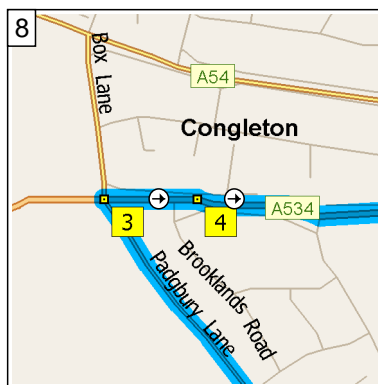

09:05 2.2 mi
At 67 A534, Congleton CW12 4, stay on A534 [Sandbach Road] (East) for 0.5 mi