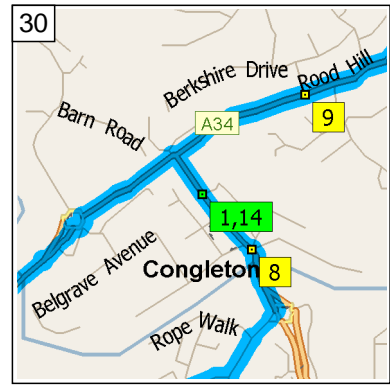

09:20 11.2 mi  
Turn RIGHT (East) onto A537 [Chelford Road] for 1.1 mi

09:21 12.3 mi  
At A537, Macclesfield SK10 4, stay on A537 [Chelford Road] (East) for 2.0 mi

09:25 14.2 mi  
At roundabout, take the SECOND exit onto A537 [Broken Cross] for 0.5 mi

09:26 14.8 mi  
At roundabout, take the SECOND exit onto A537 [Chester Road] for 0.5 mi

09:27 15.3 mi  
At roundabout, take the FOURTH exit onto B5088 [Oxford Road] for 0.3 mi

09:28 15.6 mi  
At 132 Oxford Rd, Macclesfield SK11 8, stay on B5088 [Oxford Road] (South) for 0.3 mi

09:29 15.9 mi  
Bear RIGHT (South) onto A536 [Congleton Road] for 6.4 mi

09:39 22.3 mi  
 Road name changes to A34  
 [Macclesfield Road] for 0.6 mi

09:41 22.8 mi  
 Turn LEFT (South) onto A54  
 [Rood Hill] for 98 yds towards  
 A34 / (M6) / (A534) / (A54) /  
 Holmes Chapel / Nantwich /  
 Newcastle

### Route summary

Total journey cost	£3.98
Driving distance	22.9 miles
Trip duration	41 minutes
Driving time	41 minutes
Crow's flight distance between all stops	20.8 miles