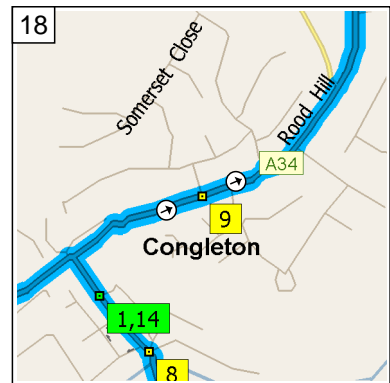

09:06 2.8 mi  
At roundabout, take the SECOND exit onto A34 [Holmes Chapel Road] for 0.1 mi

10  
09:07 2.9 mi  
At 17 West Rd, Congleton CW12 4, stay on A34 [West Road] (East) for 0.2 mi

11  
09:07 3.1 mi  
At roundabout, take the THIRD exit onto West Street for 174 yds

12  
09:07 3.2 mi  
At 75 West St, Congleton CW12 1, stay on West Street (East) for 0.1 mi

13  
09:08 3.4 mi  
Turn LEFT (North-East) onto Antrobus Street for 0.2 mi

14  
09:09 3.5 mi  
At 10 Antrobus St, Congleton CW12 1, turn LEFT (North-East) onto Mill Street for 153 yds

15  
09:09 3.6 mi  
At roundabout, take the FIRST exit onto A54 [Mountbatten Way] for 131 yds towards A54

16  
09:09 3.7 mi  
At A54, Congleton CW12 1, stay on A54 [Rood Hill] (North-West) for 0.1 mi

17  
09:10 3.8 mi  
Turn RIGHT (North-East) onto A34 [Rood Hill] for 0.2 mi towards A34 / (A536) / Macclesfield / Manchester

09:20 11.2 mi  
Turn RIGHT (East) onto A537 [Chelford Road] for 1.1 mi

09:21 12.3 mi  
At A537, Macclesfield SK10 4, stay on A537 [Chelford Road] (East) for 2.0 mi

09:25 14.2 mi  
At roundabout, take the SECOND exit onto A537 [Broken Cross] for 0.5 mi