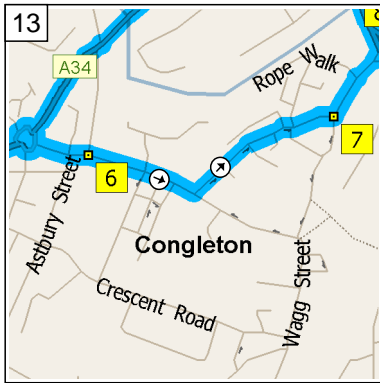

09:06 2.8 mi  
 At roundabout, take the SECOND exit onto A34 [Holmes Chapel Road] for 0.1 mi

10  
09:07 2.9 mi  
At 17 West Rd, Congleton CW12 4, stay on A34 [West Road] (East) for 0.2 mi

11  
09:07 3.1 mi  
At roundabout, take the THIRD exit onto West Street for 174 yds

12  
09:07 3.2 mi  
At 75 West St, Congleton CW12 1, stay on West Street (East) for 0.1 mi

13  
09:08 3.4 mi  
Turn LEFT (North-East) onto Antrobus Street for 0.2 mi

14  
09:09 3.5 mi  
At 10 Antrobus St, Congleton CW12 1, turn LEFT (North-East) onto Mill Street for 153 yds

15  
09:09 3.6 mi  
At roundabout, take the FIRST exit onto A54 [Mountbatten Way] for 131 yds towards A54

16  
09:09 3.7 mi  
At A54, Congleton CW12 1, stay on A54 [Rood Hill] (North-West) for 0.1 mi

17  
09:10 3.8 mi  
Turn RIGHT (North-East) onto A34 [Rood Hill] for 0.2 mi towards A34 / (A536) / Macclesfield / Manchester

### Route segment details

From	To	Method	Distance	Driving time
Congleton	Padgbury Lane, Con...	Quickest	1.4 miles	3 minutes
Padgbury Lane, Con...	81 Sandbach Rd, C...	Quickest	0.7 miles	1 minute
81 Sandbach Rd, C...	67 A534, Congleton ...	Quickest	174 yards	Less than 1 minute
67 A534, Congleton ...	17 West Rd, Congle...	Quickest	0.7 miles	1 minute
17 West Rd, Congle...	75 West St, Conglet...	Quickest	590 yards	Less than 1 minute
75 West St, Conglet...	10 Antrobus St, Con...	Quickest	513 yards	1 minute
10 Antrobus St, Con...	A54, Congleton CW...	Quickest	284 yards	Less than 1 minute
A54, Congleton CW...	Rood Hill, Congleton...	Quickest	513 yards	Less than 1 minute
Rood Hill, Congleton...	A34, Marton, Maccle...	Quickest	3.5 miles	5 minutes
A34, Marton, Maccle...	A34, Siddington, Ma...	Quickest	3.6 miles	4 minutes
A34, Siddington, Ma...	A537, Macclesfield ...	Quickest	1.1 miles	1 minute
A537, Macclesfield ...	132 Oxford Rd, Mac...	Quickest	3.3 miles	6 minutes
132 Oxford Rd, Mac...	Congleton	Quickest	7.3 miles	12 minutes