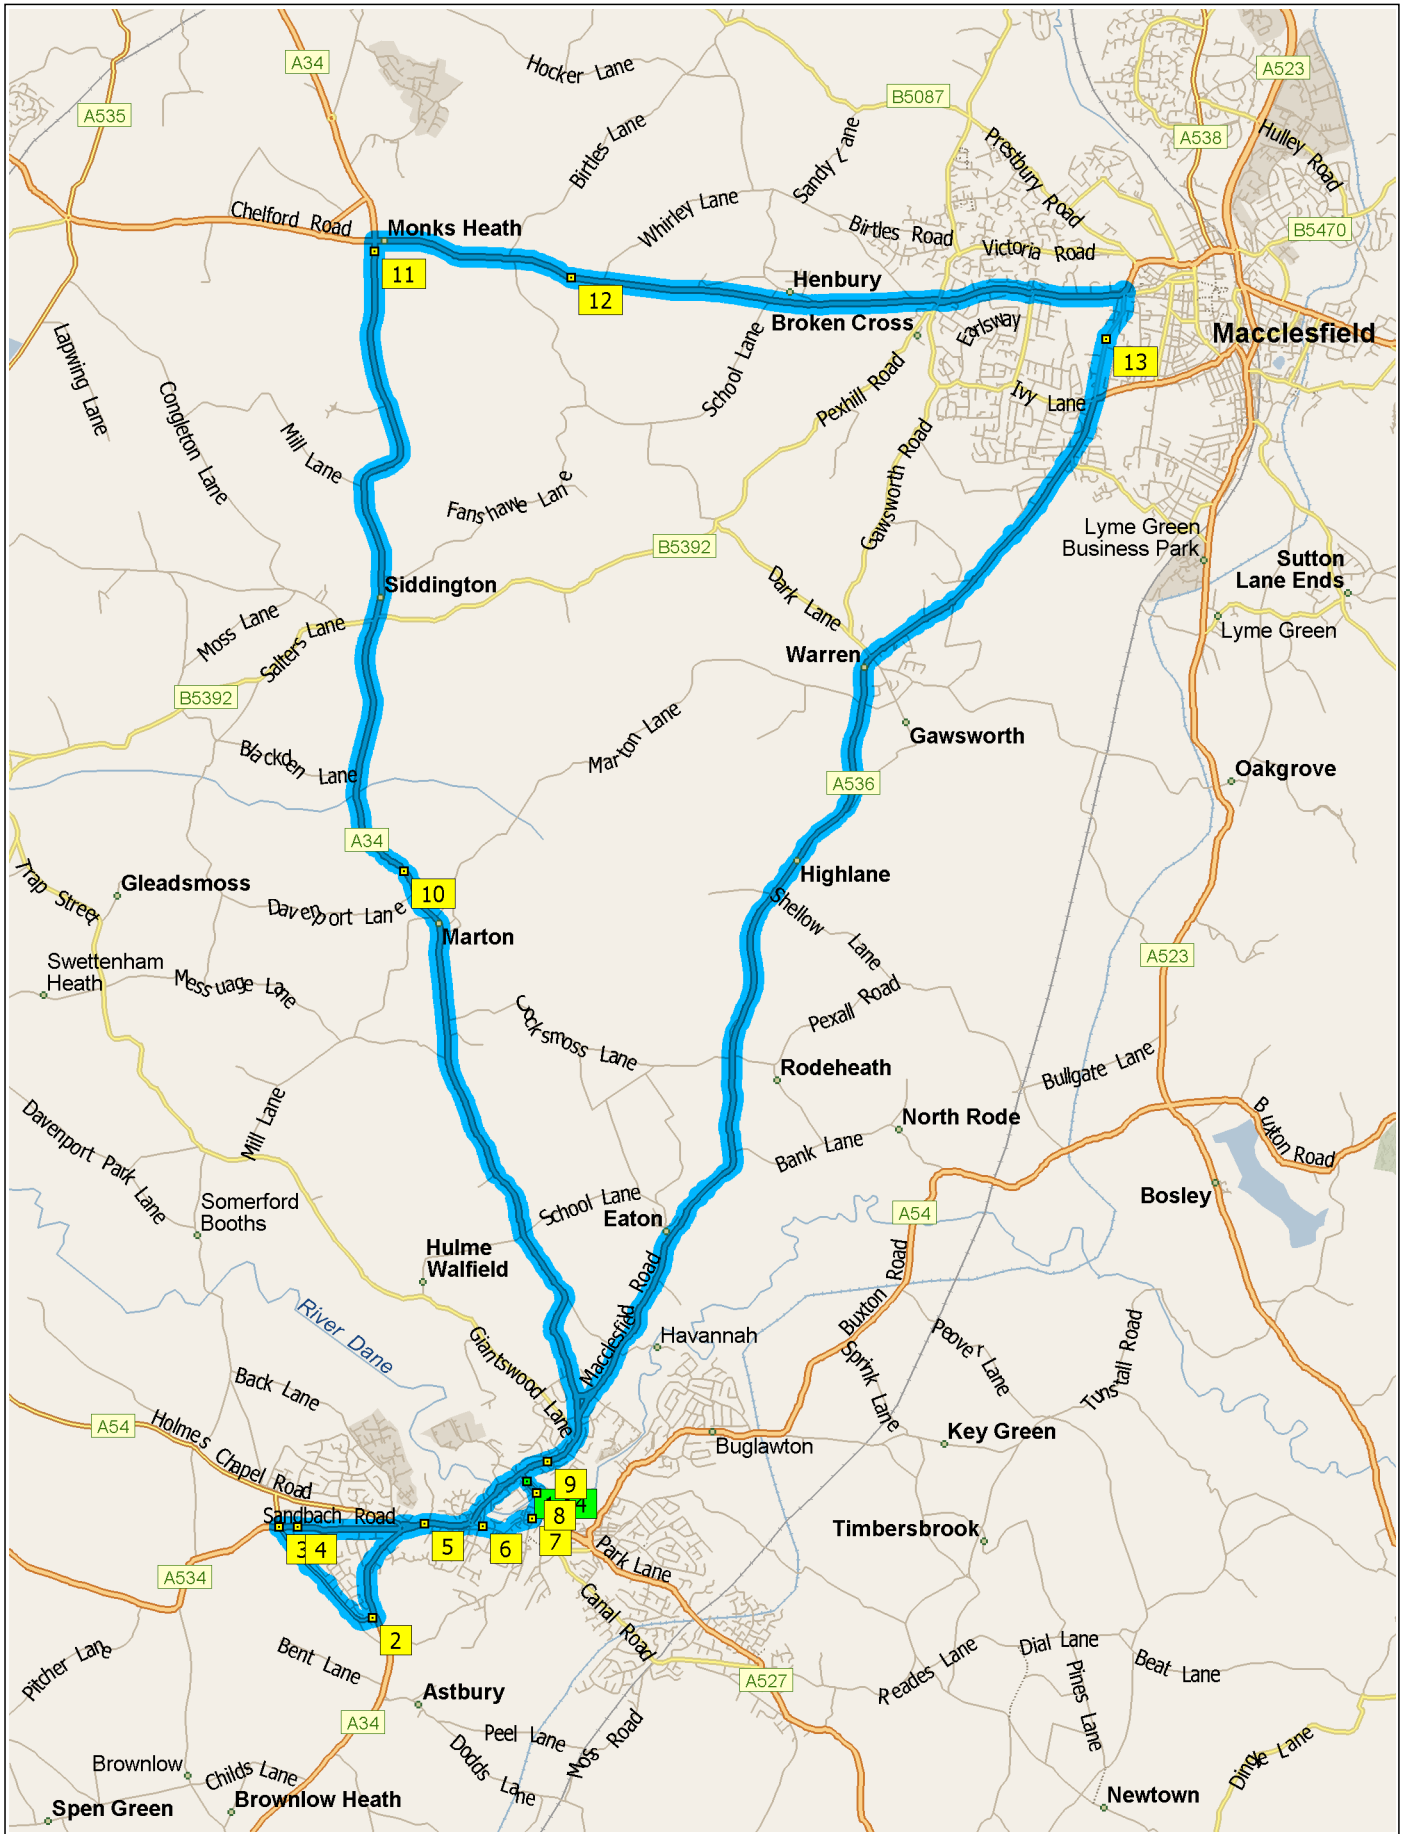

# AH6

22.9 miles; 41 minutes

09:00 0.0 mi  
Depart Congleton on A54 [Rood Hill] (North) for 98 yds

09:00 0.1 mi  
Turn LEFT (South-West) onto A34 [Clayton by Pass] for 0.4 mi towards A54 / (A523) / (A527) / Biddulph / Town Centre / Buxton / Leek

09:00 0.4 mi  
At roundabout, take the THIRD exit onto A34 [West Road] for 0.4 mi

09:01 0.8 mi  
At roundabout, take the FIRST exit onto A34 [Newcastle Road] for 0.6 mi towards A34 / Newcastle

09:03 1.4 mi  
Turn RIGHT (West) onto Padgbury Lane for 32 yds

### Route summary

Total journey cost	£3.98
Driving distance	22.9 miles
Trip duration	41 minutes
Driving time	41 minutes
Crow's flight distance between all stops	20.8 miles

### Distance by state/province

State/Province	Distance	Driving time
United Kingdom	22.9 miles	41 minutes