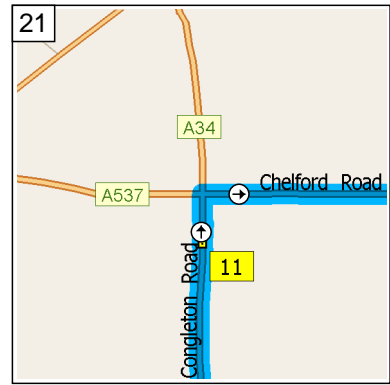

12  
09:07 3.2 mi  
At 75 West St, Congleton CW12 1, stay on West Street (East) for 0.1 mi

13  
09:08 3.4 mi  
Turn LEFT (North-East) onto Antrobus Street for 0.2 mi

14  
09:09 3.5 mi  
At 10 Antrobus St, Congleton CW12 1, turn LEFT (North-East) onto Mill Street for 153 yds

15  
09:09 3.6 mi  
At roundabout, take the FIRST exit onto A54 [Mountbatten Way] for 131 yds towards A54

16  
09:09 3.7 mi  
At A54, Congleton CW12 1, stay on A54 [Rood Hill] (North-West) for 0.1 mi

17  
09:10 3.8 mi  
Turn RIGHT (North-East) onto A34 [Rood Hill] for 0.2 mi towards A34 / (A536) / Macclesfield / Manchester

18  
09:10 4.0 mi  
At Rood Hill, Congleton CW12 1, stay on A34 [Rood Hill] (East) for 3.5 mi

09:16 7.5 mi  
At A34, Marton, Macclesfield SK11 9, stay on A34 [Congleton Road] (North-West) for 3.6 mi

09:20 11.1 mi  
At A34, Siddington, Macclesfield SK11 9, stay on A34 [Congleton Road] (North) for 87 yds

09:20 11.2 mi  
Turn RIGHT (East) onto A537 [Chelford Road] for 1.1 mi

09:21 12.3 mi  
At A537, Macclesfield SK10 4, stay on A537 [Chelford Road] (East) for 2.0 mi

09:25 14.2 mi  
At roundabout, take the SECOND exit onto A537 [Broken Cross] for 0.5 mi