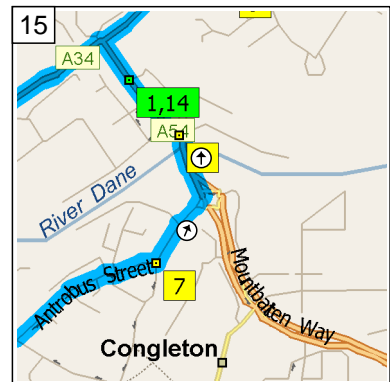

09:06 2.8 mi  
At roundabout, take the SECOND exit onto A34 [Holmes Chapel Road] for 0.1 mi

10  
09:07 2.9 mi  
At 17 West Rd, Congleton CW12 4, stay on A34 [West Road] (East) for 0.2 mi

11  
09:07 3.1 mi  
At roundabout, take the THIRD exit onto West Street for 174 yds

12  
09:07 3.2 mi  
At 75 West St, Congleton CW12 1, stay on West Street (East) for 0.1 mi

13  
09:08 3.4 mi  
Turn LEFT (North-East) onto Antrobus Street for 0.2 mi

14  
09:09 3.5 mi  
At 10 Antrobus St, Congleton CW12 1, turn LEFT (North-East) onto Mill Street for 153 yds

15  
09:09 3.6 mi  
At roundabout, take the FIRST exit onto A54 [Mountbatten Way] for 131 yds towards A54

16  
09:09 3.7 mi  
At A54, Congleton CW12 1, stay on A54 [Rood Hill] (North-West) for 0.1 mi

17  
09:10 3.8 mi  
Turn RIGHT (North-East) onto A34 [Rood Hill] for 0.2 mi towards A34 / (A536) / Macclesfield / Manchester

### Route segment details

From	To	Method	Distance	Driving time
Congleton	Padgbury Lane, Con...	Quickest	1.4 miles	3 minutes
Padgbury Lane, Con...	81 Sandbach Rd, C...	Quickest	0.7 miles	1 minute
81 Sandbach Rd, C...	67 A534, Congleton ...	Quickest	174 yards	Less than 1 minute
67 A534, Congleton ...	17 West Rd, Congle...	Quickest	0.7 miles	1 minute
17 West Rd, Congle...	75 West St, Conglet...	Quickest	590 yards	Less than 1 minute
75 West St, Conglet...	10 Antrobus St, Con...	Quickest	513 yards	1 minute
10 Antrobus St, Con...	A54, Congleton CW...	Quickest	284 yards	Less than 1 minute
A54, Congleton CW...	Rood Hill, Congleton...	Quickest	513 yards	Less than 1 minute
Rood Hill, Congleton...	A34, Marton, Maccle...	Quickest	3.5 miles	5 minutes
A34, Marton, Maccle...	A34, Siddington, Ma...	Quickest	3.6 miles	4 minutes
A34, Siddington, Ma...	A537, Macclesfield ...	Quickest	1.1 miles	1 minute
A537, Macclesfield ...	132 Oxford Rd, Mac...	Quickest	3.3 miles	6 minutes
132 Oxford Rd, Mac...	Congleton	Quickest	7.3 miles	12 minutes