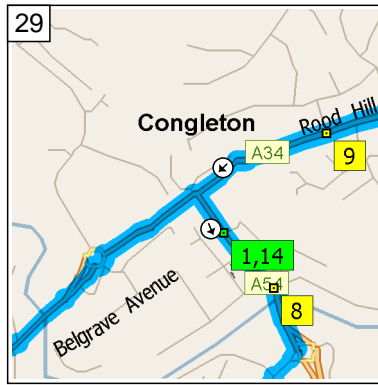

09:20 11.2 mi  
Turn RIGHT (East) onto A537 [Chelford Road] for 1.1 mi

09:21 12.3 mi  
At A537, Macclesfield SK10 4, stay on A537 [Chelford Road] (East) for 2.0 mi

09:25 14.2 mi  
At roundabout, take the SECOND exit onto A537 [Broken Cross] for 0.5 mi

09:26 14.8 mi  
At roundabout, take the SECOND exit onto A537 [Chester Road] for 0.5 mi

09:27 15.3 mi  
At roundabout, take the FOURTH exit onto B5088 [Oxford Road] for 0.3 mi

09:28 15.6 mi  
At 132 Oxford Rd, Macclesfield SK11 8, stay on B5088 [Oxford Road] (South) for 0.3 mi

09:29 15.9 mi  
Bear RIGHT (South) onto A536 [Congleton Road] for 6.4 mi

09:39 22.3 mi  
 Road name changes to A34  
 [Macclesfield Road] for 0.6 mi

09:41 22.8 mi  
 Turn LEFT (South) onto A54  
 [Rood Hill] for 98 yds towards  
 A34 / (M6) / (A534) / (A54) /  
 Holmes Chapel / Nantwich /  
 Newcastle

### Route summary

Total journey cost	£3.98
Driving distance	22.9 miles
Trip duration	41 minutes
Driving time	41 minutes
Crow's flight distance between all stops	20.8 miles