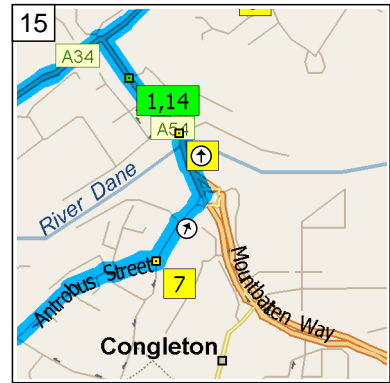

09:06 2.8 mi  
 At roundabout, take the SECOND exit onto A34 [Holmes Chapel Road] for 0.1 mi

10  
09:07 2.9 mi  
At 17 West Rd, Congleton CW12 4, stay on A34 [West Road] (East) for 0.2 mi

11  
09:07 3.1 mi  
At roundabout, take the THIRD exit onto West Street for 174 yds

12  
09:07 3.2 mi  
At 75 West St, Congleton CW12 1, stay on West Street (East) for 0.1 mi

13  
09:08 3.4 mi  
Turn LEFT (North-East) onto Antrobus Street for 0.2 mi

14  
09:09 3.5 mi  
At 10 Antrobus St, Congleton CW12 1, turn LEFT (North-East) onto Mill Street for 153 yds

15  
09:09 3.6 mi  
At roundabout, take the FIRST exit onto A54 [Mountbatten Way] for 131 yds towards A54

16  
09:09 3.7 mi  
At A54, Congleton CW12 1, stay on A54 [Rood Hill] (North-West) for 0.1 mi

17  
09:10 3.8 mi  
Turn RIGHT (North-East) onto A34 [Rood Hill] for 0.2 mi towards A34 / (A536) / Macclesfield / Manchester

### Route segment details

From	To	Method	Distance	Driving time
Congleton	Padgbury Lane, Con...	Quickest	1.4 miles	3 minutes
Padgbury Lane, Con...	81 Sandbach Rd, C...	Quickest	0.7 miles	1 minute
81 Sandbach Rd, C...	67 A534, Congleton ...	Quickest	174 yards	Less than 1 minute
67 A534, Congleton ...	17 West Rd, Congle...	Quickest	0.7 miles	1 minute
17 West Rd, Congle...	75 West St, Conglet...	Quickest	590 yards	Less than 1 minute
75 West St, Conglet...	10 Antrobus St, Con...	Quickest	513 yards	1 minute
10 Antrobus St, Con...	A54, Congleton CW...	Quickest	284 yards	Less than 1 minute
A54, Congleton CW...	Rood Hill, Congleton...	Quickest	513 yards	Less than 1 minute
Rood Hill, Congleton...	A34, Marton, Maccle...	Quickest	3.5 miles	5 minutes
A34, Marton, Maccle...	A34, Siddington, Ma...	Quickest	3.6 miles	4 minutes
A34, Siddington, Ma...	A537, Macclesfield ...	Quickest	1.1 miles	1 minute
A537, Macclesfield ...	132 Oxford Rd, Mac...	Quickest	3.3 miles	6 minutes
132 Oxford Rd, Mac...	Congleton	Quickest	7.3 miles	12 minutes