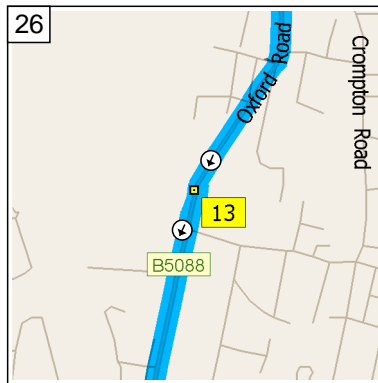

15  
09:09 3.6 mi  
At roundabout, take the FIRST exit onto A54 [Mountbatten Way] for 131 yds towards A54

16  
09:09 3.7 mi  
At A54, Congleton CW12 1, stay on A54 [Rood Hill] (North-West) for 0.1 mi

17  
09:10 3.8 mi  
Turn RIGHT (North-East) onto A34 [Rood Hill] for 0.2 mi towards A34 / (A536) / Macclesfield / Manchester

09:20 11.2 mi  
Turn RIGHT (East) onto A537 [Chelford Road] for 1.1 mi

09:21 12.3 mi  
At A537, Macclesfield SK10 4, stay on A537 [Chelford Road] (East) for 2.0 mi

09:25 14.2 mi  
At roundabout, take the SECOND exit onto A537 [Broken Cross] for 0.5 mi

09:26 14.8 mi  
At roundabout, take the SECOND exit onto A537 [Chester Road] for 0.5 mi

09:27 15.3 mi  
At roundabout, take the FOURTH exit onto B5088 [Oxford Road] for 0.3 mi

09:28 15.6 mi  
At 132 Oxford Rd, Macclesfield SK11 8, stay on B5088 [Oxford Road] (South) for 0.3 mi

09:29 15.9 mi  
Bear RIGHT (South) onto A536 [Congleton Road] for 6.4 mi

09:39 22.3 mi  
 Road name changes to A34  
 [Macclesfield Road] for 0.6 mi

09:41 22.8 mi  
 Turn LEFT (South) onto A54  
 [Rood Hill] for 98 yds towards  
 A34 / (M6) / (A534) / (A54) /  
 Holmes Chapel / Nantwich /  
 Newcastle