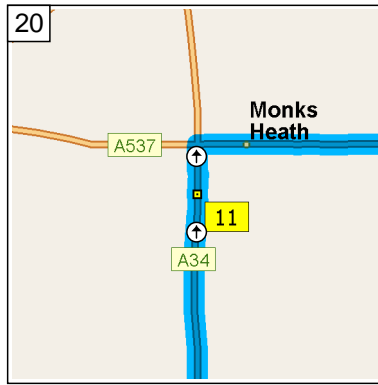

12  
09:07 3.2 mi  
At 75 West St, Congleton CW12 1, stay on West Street (East) for 0.1 mi

13  
09:08 3.4 mi  
Turn LEFT (North-East) onto Antrobus Street for 0.2 mi

14  
09:09 3.5 mi  
At 10 Antrobus St, Congleton CW12 1, turn LEFT (North-East) onto Mill Street for 153 yds

15  
09:09 3.6 mi  
At roundabout, take the FIRST exit onto A54 [Mountbatten Way] for 131 yds towards A54

16  
09:09 3.7 mi  
At A54, Congleton CW12 1, stay on A54 [Rood Hill] (North-West) for 0.1 mi

17  
09:10 3.8 mi  
Turn RIGHT (North-East) onto A34 [Rood Hill] for 0.2 mi towards A34 / (A536) / Macclesfield / Manchester

18  
09:10 4.0 mi  
At Rood Hill, Congleton CW12 1, stay on A34 [Rood Hill] (East) for 3.5 mi

09:16 7.5 mi  
At A34, Marton, Macclesfield SK11 9, stay on A34 [Congleton Road] (North-West) for 3.6 mi

09:20 11.1 mi  
At A34, Siddington, Macclesfield SK11 9, stay on A34 [Congleton Road] (North) for 87 yds

09:20 11.2 mi  
Turn RIGHT (East) onto A537 [Chelford Road] for 1.1 mi

09:21 12.3 mi  
At A537, Macclesfield SK10 4, stay on A537 [Chelford Road] (East) for 2.0 mi

09:25 14.2 mi  
At roundabout, take the SECOND exit onto A537 [Broken Cross] for 0.5 mi