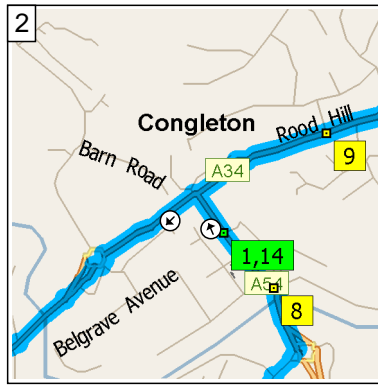

09:00 0.1 mi
Turn LEFT (South-West) onto A34 [Clayton by Pass] for 0.4 mi towards A54 / (A523) / (A527) / Biddulph / Town Centre / Buxton / Leek