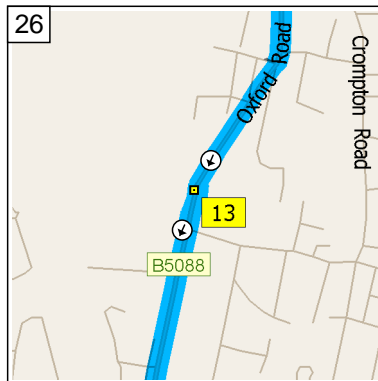

09:20 11.2 mi  
Turn RIGHT (East) onto A537 [Chelford Road] for 1.1 mi

09:21 12.3 mi  
At A537, Macclesfield SK10 4, stay on A537 [Chelford Road] (East) for 2.0 mi

09:25 14.2 mi  
At roundabout, take the SECOND exit onto A537 [Broken Cross] for 0.5 mi

09:26 14.8 mi  
At roundabout, take the SECOND exit onto A537 [Chester Road] for 0.5 mi

09:27 15.3 mi  
At roundabout, take the FOURTH exit onto B5088 [Oxford Road] for 0.3 mi

09:28 15.6 mi  
At 132 Oxford Rd, Macclesfield SK11 8, stay on B5088 [Oxford Road] (South) for 0.3 mi

09:29 15.9 mi  
Bear RIGHT (South) onto A536 [Congleton Road] for 6.4 mi

09:39 22.3 mi  
 Road name changes to A34  
 [Macclesfield Road] for 0.6 mi

09:41 22.8 mi  
 Turn LEFT (South) onto A54  
 [Rood Hill] for 98 yds towards  
 A34 / (M6) / (A534) / (A54) /  
 Holmes Chapel / Nantwich /  
 Newcastle

### Route summary

Total journey cost	£3.98
Driving distance	22.9 miles
Trip duration	41 minutes
Driving time	41 minutes
Crow's flight distance between all stops	20.8 miles