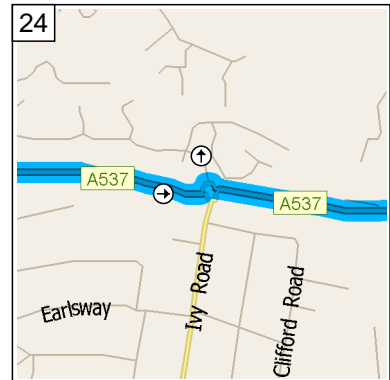

15  
09:09 3.6 mi  
At roundabout, take the FIRST exit onto A54 [Mountbatten Way] for 131 yds towards A54

16  
09:09 3.7 mi  
At A54, Congleton CW12 1, stay on A54 [Rood Hill] (North-West) for 0.1 mi

17  
09:10 3.8 mi  
Turn RIGHT (North-East) onto A34 [Rood Hill] for 0.2 mi towards A34 / (A536) / Macclesfield / Manchester

18  
09:10 4.0 mi  
At Rood Hill, Congleton CW12 1, stay on A34 [Rood Hill] (East) for 3.5 mi

09:16 7.5 mi  
At A34, Marton, Macclesfield SK11 9, stay on A34 [Congleton Road] (North-West) for 3.6 mi

09:20 11.1 mi  
At A34, Siddington, Macclesfield SK11 9, stay on A34 [Congleton Road] (North) for 87 yds

09:20 11.2 mi  
Turn RIGHT (East) onto A537 [Chelford Road] for 1.1 mi

09:21 12.3 mi  
At A537, Macclesfield SK10 4, stay on A537 [Chelford Road] (East) for 2.0 mi

09:25 14.2 mi  
At roundabout, take the SECOND exit onto A537 [Broken Cross] for 0.5 mi

09:26 14.8 mi  
At roundabout, take the SECOND exit onto A537 [Chester Road] for 0.5 mi

09:27 15.3 mi  
At roundabout, take the FOURTH exit onto B5088 [Oxford Road] for 0.3 mi

09:28 15.6 mi  
At 132 Oxford Rd, Macclesfield SK11 8, stay on B5088 [Oxford Road] (South) for 0.3 mi