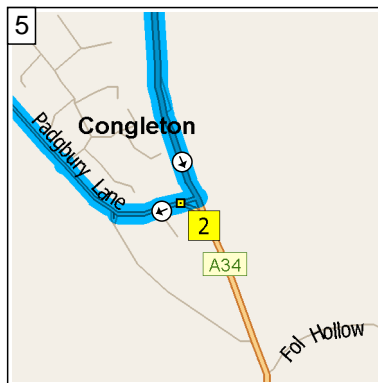

09:00 0.4 mi  
 At roundabout, take the THIRD exit onto A34 [West Road] for 0.4 mi

09:01 0.8 mi  
 At roundabout, take the FIRST exit onto A34 [Newcastle Road] for 0.6 mi towards A34 / Newcastle

09:03 1.4 mi  
 Turn RIGHT (West) onto Padgbury Lane for 32 yds

09:06 2.8 mi  
 At roundabout, take the SECOND exit onto A34 [Holmes Chapel Road] for 0.1 mi

10  
09:07 2.9 mi  
At 17 West Rd, Congleton CW12 4, stay on A34 [West Road] (East) for 0.2 mi

11  
09:07 3.1 mi  
At roundabout, take the THIRD exit onto West Street for 174 yds

12  
09:07 3.2 mi  
At 75 West St, Congleton CW12 1, stay on West Street (East) for 0.1 mi

13  
09:08 3.4 mi  
Turn LEFT (North-East) onto Antrobus Street for 0.2 mi

14  
09:09 3.5 mi  
At 10 Antrobus St, Congleton CW12 1, turn LEFT (North-East) onto Mill Street for 153 yds

### Route segment details

From	To	Method	Distance	Driving time
Congleton	Padgbury Lane, Con...	Quickest	1.4 miles	3 minutes
Padgbury Lane, Con...	81 Sandbach Rd, C...	Quickest	0.7 miles	1 minute
81 Sandbach Rd, C...	67 A534, Congleton ...	Quickest	174 yards	Less than 1 minute
67 A534, Congleton ...	17 West Rd, Congle...	Quickest	0.7 miles	1 minute
17 West Rd, Congle...	75 West St, Conglet...	Quickest	590 yards	Less than 1 minute
75 West St, Conglet...	10 Antrobus St, Con...	Quickest	513 yards	1 minute
10 Antrobus St, Con...	A54, Congleton CW...	Quickest	284 yards	Less than 1 minute
A54, Congleton CW...	Rood Hill, Congleton...	Quickest	513 yards	Less than 1 minute
Rood Hill, Congleton...	A34, Marton, Maccle...	Quickest	3.5 miles	5 minutes
A34, Marton, Maccle...	A34, Siddington, Ma...	Quickest	3.6 miles	4 minutes
A34, Siddington, Ma...	A537, Macclesfield ...	Quickest	1.1 miles	1 minute
A537, Macclesfield ...	132 Oxford Rd, Mac...	Quickest	3.3 miles	6 minutes
132 Oxford Rd, Mac...	Congleton	Quickest	7.3 miles	12 minutes