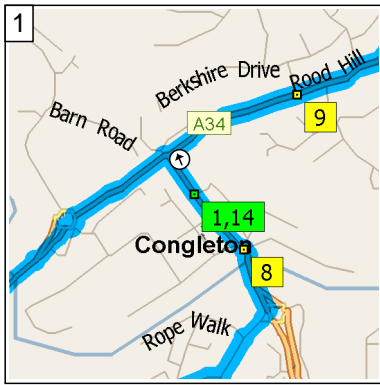

09:00 0.0 mi
Depart Congleton on A54 [Rood Hill] (North) for 98 yds