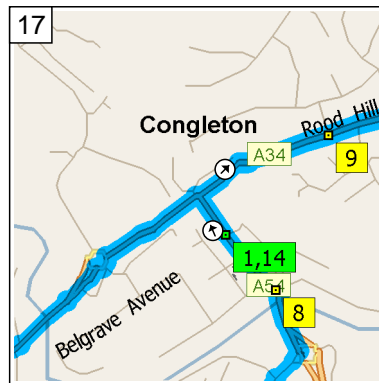

09:06 2.8 mi  
At roundabout, take the SECOND exit onto A34 [Holmes Chapel Road] for 0.1 mi

10  
09:07 2.9 mi  
At 17 West Rd, Congleton CW12 4, stay on A34 [West Road] (East) for 0.2 mi

11  
09:07 3.1 mi  
At roundabout, take the THIRD exit onto West Street for 174 yds

12  
09:07 3.2 mi  
At 75 West St, Congleton CW12 1, stay on West Street (East) for 0.1 mi

13  
09:08 3.4 mi  
Turn LEFT (North-East) onto Antrobus Street for 0.2 mi

14  
09:09 3.5 mi  
At 10 Antrobus St, Congleton CW12 1, turn LEFT (North-East) onto Mill Street for 153 yds

15  
09:09 3.6 mi  
At roundabout, take the FIRST exit onto A54 [Mountbatten Way] for 131 yds towards A54

16  
09:09 3.7 mi  
At A54, Congleton CW12 1, stay on A54 [Rood Hill] (North-West) for 0.1 mi

17  
09:10 3.8 mi  
Turn RIGHT (North-East) onto A34 [Rood Hill] for 0.2 mi towards A34 / (A536) / Macclesfield / Manchester

09:20 11.2 mi  
Turn RIGHT (East) onto A537 [Chelford Road] for 1.1 mi

09:21 12.3 mi  
At A537, Macclesfield SK10 4, stay on A537 [Chelford Road] (East) for 2.0 mi

09:25 14.2 mi  
At roundabout, take the SECOND exit onto A537 [Broken Cross] for 0.5 mi