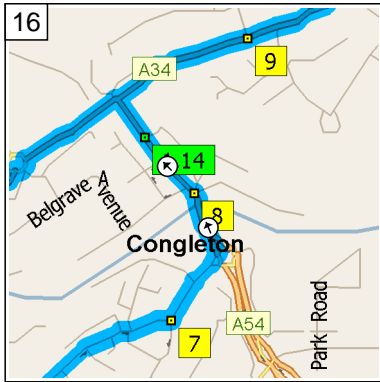

09:06 2.8 mi  
 At roundabout, take the SECOND exit onto A34 [Holmes Chapel Road] for 0.1 mi

10  
09:07 2.9 mi  
At 17 West Rd, Congleton CW12 4, stay on A34 [West Road] (East) for 0.2 mi

11  
09:07 3.1 mi  
At roundabout, take the THIRD exit onto West Street for 174 yds

12  
09:07 3.2 mi  
At 75 West St, Congleton CW12 1, stay on West Street (East) for 0.1 mi

13  
09:08 3.4 mi  
Turn LEFT (North-East) onto Antrobus Street for 0.2 mi

14  
09:09 3.5 mi  
At 10 Antrobus St, Congleton CW12 1, turn LEFT (North-East) onto Mill Street for 153 yds

15  
09:09 3.6 mi  
At roundabout, take the FIRST exit onto A54 [Mountbatten Way] for 131 yds towards A54

16  
09:09 3.7 mi  
At A54, Congleton CW12 1, stay on A54 [Rood Hill] (North-West) for 0.1 mi

17  
09:10 3.8 mi  
Turn RIGHT (North-East) onto A34 [Rood Hill] for 0.2 mi towards A34 / (A536) / Macclesfield / Manchester

09:20 11.2 mi  
Turn RIGHT (East) onto A537 [Chelford Road] for 1.1 mi

09:21 12.3 mi  
At A537, Macclesfield SK10 4, stay on A537 [Chelford Road] (East) for 2.0 mi

09:25 14.2 mi  
At roundabout, take the SECOND exit onto A537 [Broken Cross] for 0.5 mi