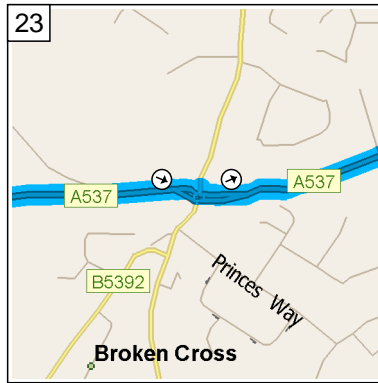

15  
09:09 3.6 mi  
At roundabout, take the FIRST exit onto A54 [Mountbatten Way] for 131 yds towards A54

16  
09:09 3.7 mi  
At A54, Congleton CW12 1, stay on A54 [Rood Hill] (North-West) for 0.1 mi

17  
09:10 3.8 mi  
Turn RIGHT (North-East) onto A34 [Rood Hill] for 0.2 mi towards A34 / (A536) / Macclesfield / Manchester

18  
09:10 4.0 mi  
At Rood Hill, Congleton CW12 1, stay on A34 [Rood Hill] (East) for 3.5 mi

09:16 7.5 mi  
At A34, Marton, Macclesfield SK11 9, stay on A34 [Congleton Road] (North-West) for 3.6 mi

09:20 11.1 mi  
At A34, Siddington, Macclesfield SK11 9, stay on A34 [Congleton Road] (North) for 87 yds

09:20 11.2 mi  
Turn RIGHT (East) onto A537 [Chelford Road] for 1.1 mi

09:21 12.3 mi  
At A537, Macclesfield SK10 4, stay on A537 [Chelford Road] (East) for 2.0 mi

09:25 14.2 mi  
At roundabout, take the SECOND exit onto A537 [Broken Cross] for 0.5 mi

09:29 15.9 mi  
Bear RIGHT (South) onto A536 [Congleton Road] for 6.4 mi

09:39 22.3 mi  
 Road name changes to A34  
 [Macclesfield Road] for 0.6 mi

09:41 22.8 mi  
 Turn LEFT (South) onto A54  
 [Rood Hill] for 98 yds towards  
 A34 / (M6) / (A534) / (A54) /  
 Holmes Chapel / Nantwich /  
 Newcastle