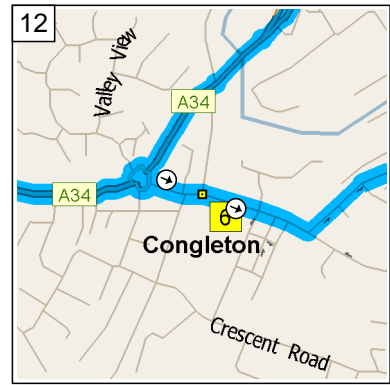

09:03 1.4 mi  
At Padgbury Lane, Congleton CW12 4, stay on Padgbury Lane (West) for 0.7 mi

09:05 2.1 mi  
At 81 Sandbach Rd, Congleton CW12 4, turn RIGHT (East) onto A534 [Sandbach Road] for 174 yds

09:05 2.2 mi  
At 67 A534, Congleton CW12 4, stay on A534 [Sandbach Road] (East) for 0.5 mi

09:06 2.8 mi  
At roundabout, take the SECOND exit onto A34 [Holmes Chapel Road] for 0.1 mi

10  
09:07 2.9 mi  
At 17 West Rd, Congleton CW12 4, stay on A34 [West Road] (East) for 0.2 mi

11  
09:07 3.1 mi  
At roundabout, take the THIRD exit onto West Street for 174 yds

12  
09:07 3.2 mi  
At 75 West St, Congleton CW12 1, stay on West Street (East) for 0.1 mi

13  
09:08 3.4 mi  
Turn LEFT (North-East) onto Antrobus Street for 0.2 mi

14  
09:09 3.5 mi  
At 10 Antrobus St, Congleton CW12 1, turn LEFT (North-East) onto Mill Street for 153 yds

### Route segment details

From	To	Method	Distance	Driving time
Congleton	Padgbury Lane, Con...	Quickest	1.4 miles	3 minutes
Padgbury Lane, Con...	81 Sandbach Rd, C...	Quickest	0.7 miles	1 minute
81 Sandbach Rd, C...	67 A534, Congleton ...	Quickest	174 yards	Less than 1 minute
67 A534, Congleton ...	17 West Rd, Congle...	Quickest	0.7 miles	1 minute
17 West Rd, Congle...	75 West St, Conglet...	Quickest	590 yards	Less than 1 minute
75 West St, Conglet...	10 Antrobus St, Con...	Quickest	513 yards	1 minute
10 Antrobus St, Con...	A54, Congleton CW...	Quickest	284 yards	Less than 1 minute
A54, Congleton CW...	Rood Hill, Congleton...	Quickest	513 yards	Less than 1 minute
Rood Hill, Congleton...	A34, Marton, Maccle...	Quickest	3.5 miles	5 minutes
A34, Marton, Maccle...	A34, Siddington, Ma...	Quickest	3.6 miles	4 minutes
A34, Siddington, Ma...	A537, Macclesfield ...	Quickest	1.1 miles	1 minute
A537, Macclesfield ...	132 Oxford Rd, Mac...	Quickest	3.3 miles	6 minutes
132 Oxford Rd, Mac...	Congleton	Quickest	7.3 miles	12 minutes