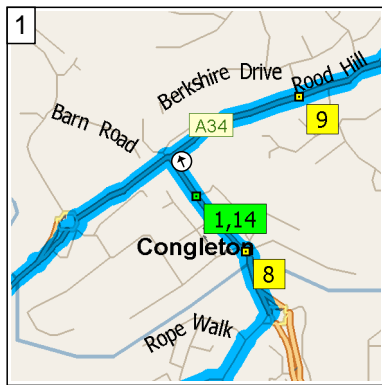

09:00 0.0 mi
Depart Congleton on A54 [Rood Hill] (North) for 98 yds