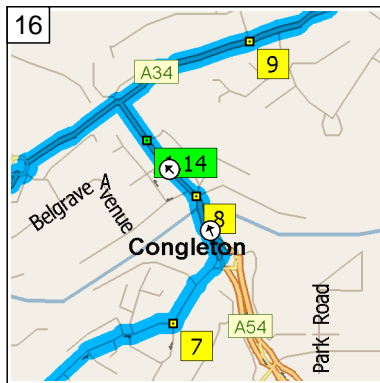

09:06 2.8 mi  
At roundabout, take the SECOND exit onto A34 [Holmes Chapel Road] for 0.1 mi

10  
09:07 2.9 mi  
At 17 West Rd, Congleton CW12 4, stay on A34 [West Road] (East) for 0.2 mi

11  
09:07 3.1 mi  
At roundabout, take the THIRD exit onto West Street for 174 yds

12  
09:07 3.2 mi  
At 75 West St, Congleton CW12 1, stay on West Street (East) for 0.1 mi

13  
09:08 3.4 mi  
Turn LEFT (North-East) onto Antrobus Street for 0.2 mi

14  
09:09 3.5 mi  
At 10 Antrobus St, Congleton CW12 1, turn LEFT (North-East) onto Mill Street for 153 yds

15  
09:09 3.6 mi  
At roundabout, take the FIRST exit onto A54 [Mountbatten Way] for 131 yds towards A54

16  
09:09 3.7 mi  
At A54, Congleton CW12 1, stay on A54 [Rood Hill] (North-West) for 0.1 mi

17  
09:10 3.8 mi  
Turn RIGHT (North-East) onto A34 [Rood Hill] for 0.2 mi towards A34 / (A536) / Macclesfield / Manchester

09:20 11.2 mi  
Turn RIGHT (East) onto A537 [Chelford Road] for 1.1 mi

09:21 12.3 mi  
At A537, Macclesfield SK10 4, stay on A537 [Chelford Road] (East) for 2.0 mi

09:25 14.2 mi  
At roundabout, take the SECOND exit onto A537 [Broken Cross] for 0.5 mi