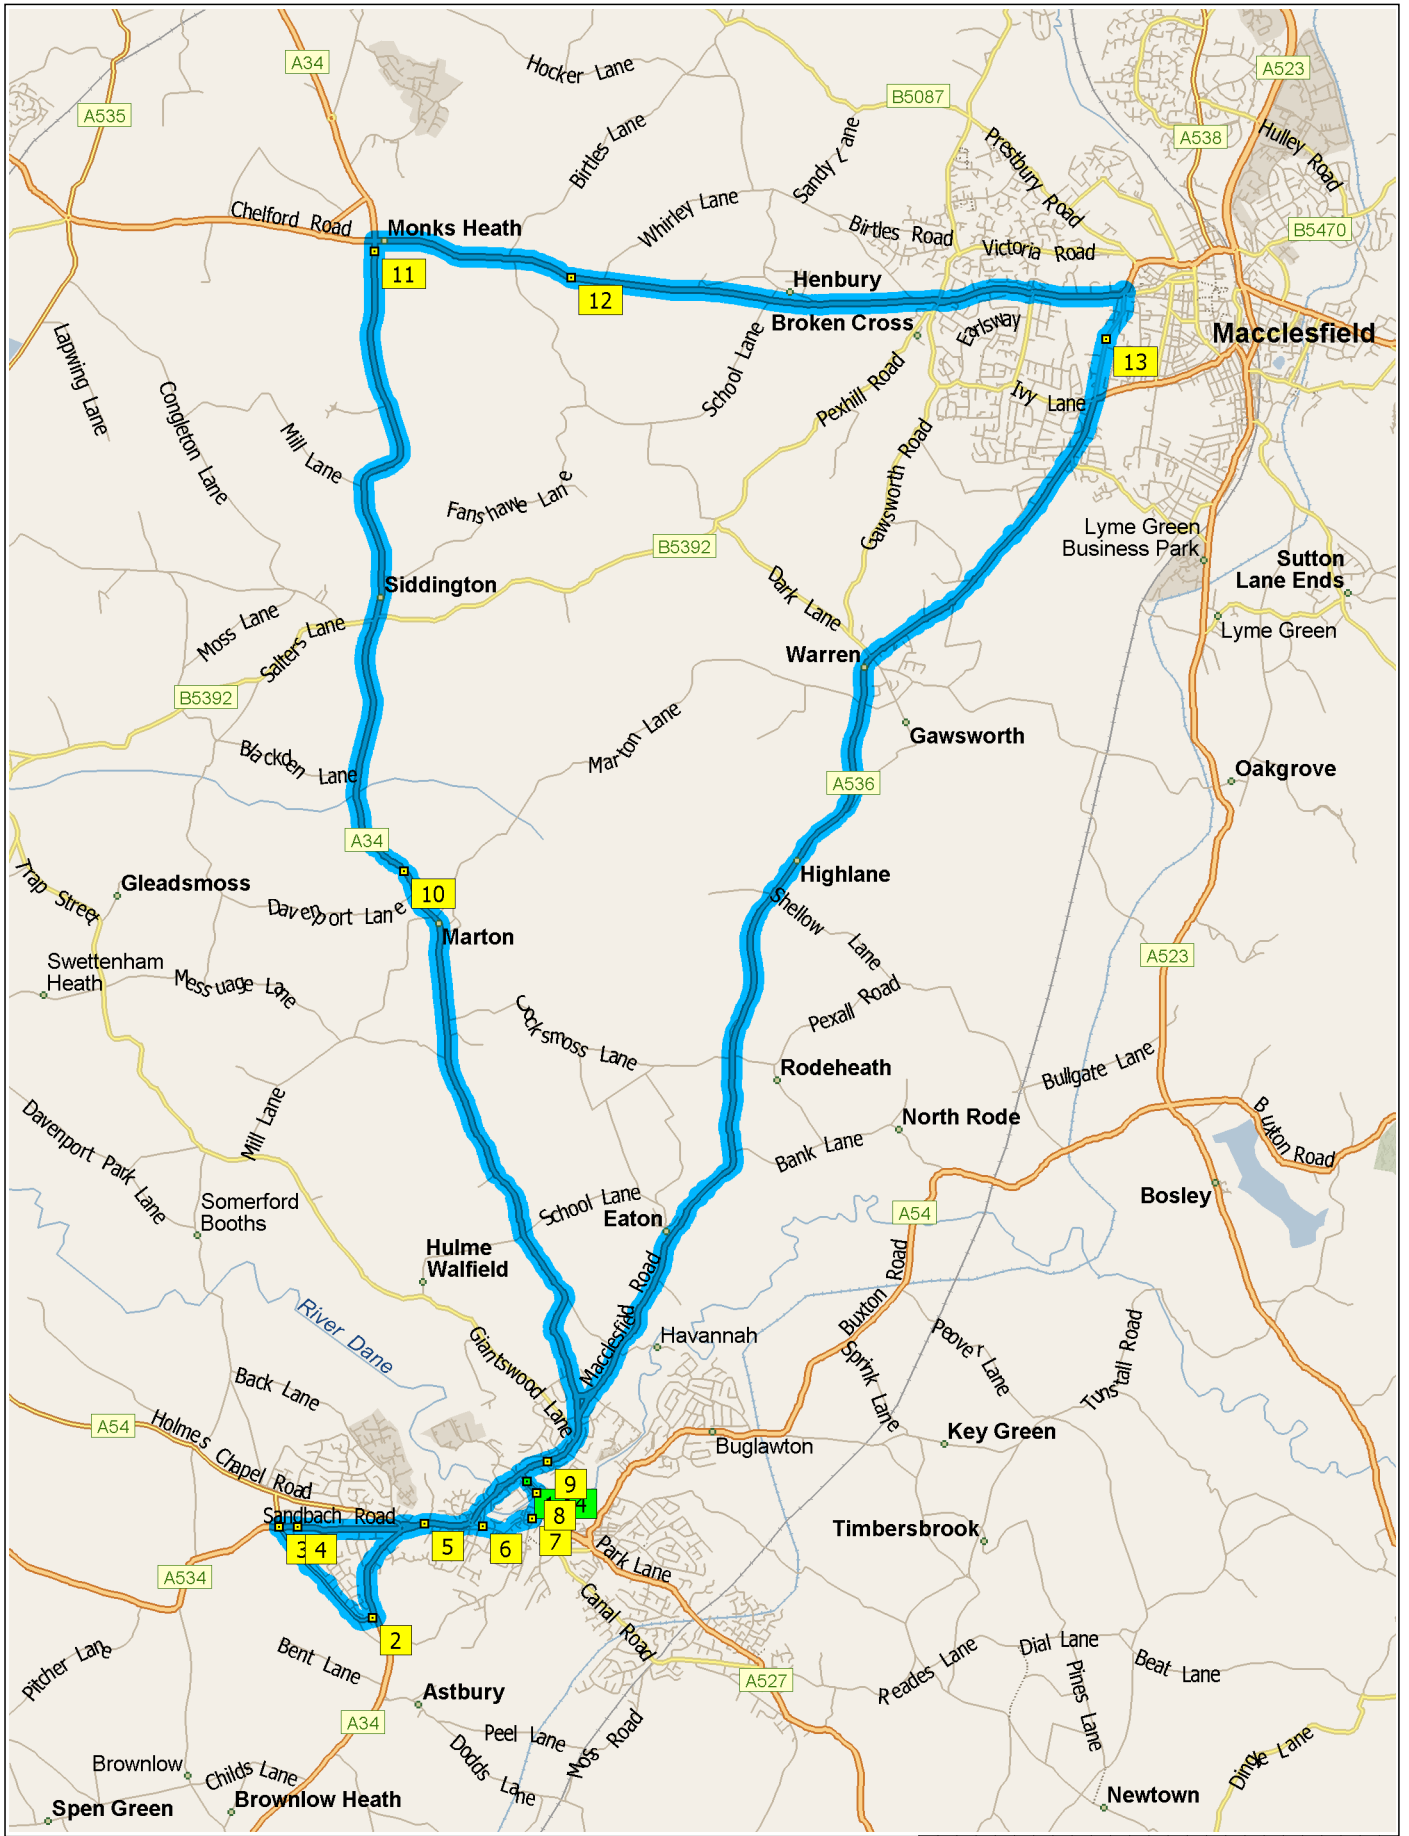

# AH6

22.9 miles; 41 minutes

09:00 0.0 mi  
 Depart Congleton on A54 [Rood Hill] (North) for 98 yds

09:00 0.1 mi  
 Turn LEFT (South-West) onto A34 [Clayton by Pass] for 0.4 mi towards A54 / (A523) / (A527) / Biddulph / Town Centre / Buxton / Leek

09:00 0.4 mi  
 At roundabout, take the THIRD exit onto A34 [West Road] for 0.4 mi

09:01 0.8 mi  
 At roundabout, take the FIRST exit onto A34 [Newcastle Road] for 0.6 mi towards A34 / Newcastle

09:03 1.4 mi  
 Turn RIGHT (West) onto Padgbury Lane for 32 yds

### Route summary

Total journey cost	£3.98
Driving distance	22.9 miles
Trip duration	41 minutes
Driving time	41 minutes
Crow's flight distance between all stops	20.8 miles

### Distance by state/province

State/Province	Distance	Driving time
United Kingdom	22.9 miles	41 minutes