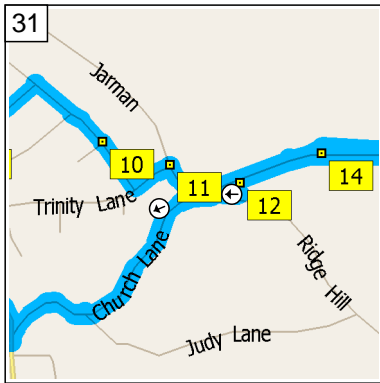

09:21 9.0 mi  
Keep RIGHT onto Ridge Hill for 54 yds

09:21 9.0 mi  
Keep RIGHT to stay on Ridge Hill for 43 yds

09:22 9.1 mi  
At Langley Rd, Sutton Lane Ends, Macclesfield SK11 0, return West on Ridge Hill for 87 yds

09:22 9.1 mi  
Turn RIGHT (East) onto Langley Road for 0.6 mi

09:23 9.7 mi  
Turn LEFT (North-East) onto Coalpit Lane for 43 yds

09:24 9.7 mi  
At Langley, stay on Coalpit Lane (West) for 32 yds

09:24 9.7 mi  
Turn RIGHT (West) onto Langley Road for 0.2 mi

09:25 9.9 mi  
Bear RIGHT (South-West) onto Langley Road [Hall Terrace] for 0.3 mi

09:26 10.2 mi  
At Langley Rd, Sutton Lane Ends, Macclesfield SK11 0, stay on Langley Road (West) for 0.1 mi

09:26 10.3 mi  
Bear LEFT (West) onto Church Lane for 0.3 mi

09:27 10.6 mi  
Road name changes to Hollin Lane for 21 yds

09:28 10.6 mi  
Turn RIGHT (West) onto Walker Lane for 0.4 mi

09:29 11.0 mi  
At Walker Lane, Sutton Lane Ends, Macclesfield SK11 0, stay on Walker Lane (West) for 142 yds