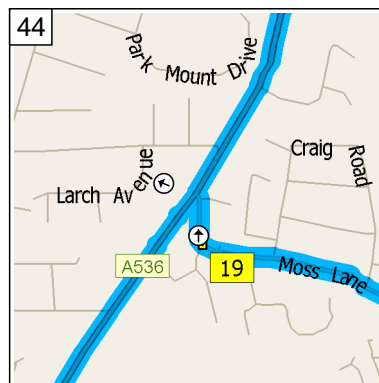

09:29 11.1 mi  
Road name changes to Robin Lane for 0.2 mi

09:31 11.3 mi  
Turn RIGHT (West) onto Lindrum Avenue for 76 yds

09:31 11.4 mi  
 At 10 Lindrum Ave, Lyme Green, Macclesfield SK11 0, stay on Lindrum Avenue (West) for 98 yds

09:31 11.4 mi  
 Turn RIGHT (North) onto A523 [London Road] for 0.2 mi

09:32 11.6 mi  
 At A523, Lyme Green Business Park, Macclesfield SK11 0, stay on A523 [London Road] (North) for 0.2 mi

09:32 11.8 mi  
 Bear LEFT (North-West) onto Star Lane for 142 yds

09:33 11.9 mi  
 At 2 Star Lane, Macclesfield SK11 7, stay on Star Lane (West) for 87 yds

09:33 11.9 mi  
 Turn LEFT (South) onto Moss Lane for 0.8 mi

09:36 12.7 mi  
 At Moss Lane, Macclesfield SK11 7, stay on Moss Lane (North-West) for 87 yds

09:36 12.8 mi  
 Turn LEFT (West) onto Cloverdale Road, then immediately turn RIGHT (North) onto A536 [Congleton Road] for 0.3 mi

09:38 13.1 mi  
 Bear LEFT (North) onto B5088 [Oxford Road] for 0.4 mi

09:39 13.5 mi  
 At 112 Oxford Rd, Macclesfield SK11 8, return South-West on B5088 [Oxford Road] for 0.4 mi