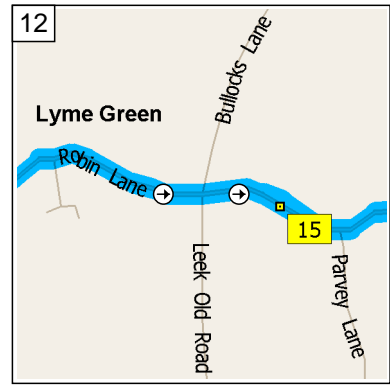

09:05 1.6 mi  
 Turn LEFT (East) onto A54  
 [Buxton Road] for 3.2 mi

09:09 4.8 mi  
 At A54, Macclesfield SK11 0,  
 stay on A54 (East) for 98 yds

09:09 4.9 mi  
 Turn LEFT (North) onto A523  
 for 2.7 mi

10  
09:13 7.5 mi  
Turn RIGHT (East) onto Robin Lane for 142 yds

11  
09:14 7.6 mi  
At 24 Robin Lane, Lyme Green, Macclesfield SK11 0, stay on Robin Lane (North) for 0.3 mi

12  
09:15 7.9 mi  
Road name changes to Walker Lane for 0.5 mi

16  
09:18 8.6 mi  
Turn RIGHT (East) onto Selwyn Drive for 54 yds

17  
09:19 8.7 mi  
At 2 Selwyn Dr, Sutton Lane Ends, Macclesfield SK11 0, stay on Selwyn Drive (East) for 32 yds

18  
09:19 8.7 mi  
Turn LEFT (North) onto Gonville Avenue, then immediately turn RIGHT (South-East) onto Fitzwilliam Avenue for 0.2 mi

09:20 8.9 mi  
At 10 Fitzwilliam Ave, Sutton Lane Ends, Macclesfield SK11 0, stay on Fitzwilliam Avenue (South-East) for 98 yds

09:20 8.9 mi  
Turn LEFT (North-East) onto Trinity Lane for 76 yds

09:21 9.0 mi  
At 2 Trinity Lane, Sutton Lane Ends, Macclesfield SK11 0, turn RIGHT (South) onto Jarman for 65 yds