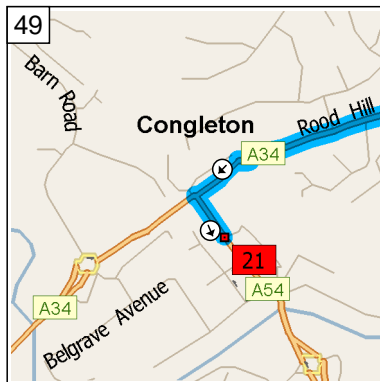

# AH7

20.8 miles; 52 minutes

09:00 0.0 mi  
 Depart Spindie St, Congleton  
 CW12 1 on Spindie Street  
 (West) for 21 yds

09:00 0.1 mi  
 Turn LEFT (West) onto Spragg  
 Street, then immediately turn  
 RIGHT (North-East) onto A54  
 [Willow Street] for 0.7 mi

09:33 11.9 mi  
 At 2 Star Lane, Macclesfield SK11 7, stay on Star Lane (West) for 87 yds

09:33 11.9 mi  
 Turn LEFT (South) onto Moss Lane for 0.8 mi

09:36 12.7 mi  
 At Moss Lane, Macclesfield SK11 7, stay on Moss Lane (North-West) for 87 yds

09:36 12.8 mi  
 Turn LEFT (West) onto Cloverdale Road, then immediately turn RIGHT (North) onto A536 [Congleton Road] for 0.3 mi

09:38 13.1 mi  
 Bear LEFT (North) onto B5088 [Oxford Road] for 0.4 mi

09:39 13.5 mi  
 At 112 Oxford Rd, Macclesfield SK11 8, return South-West on B5088 [Oxford Road] for 0.4 mi

09:40 13.8 mi  
 Bear RIGHT (South) onto A536 [Congleton Road] for 6.4 mi

09:51 20.2 mi  
 Road name changes to A34 [Macclesfield Road] for 0.6 mi

09:52 20.8 mi  
 Turn LEFT (South) onto A54 [Rood Hill] for 98 yds towards A34 / (M6) / (A534) / (A54) / Holmes Chapel / Nantwich / Newcastle