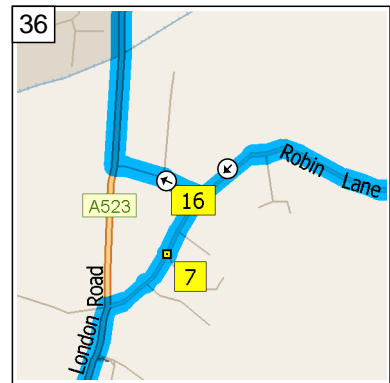

09:25 9.9 mi  
Bear RIGHT (South-West) onto Langley Road [Hall Terrace] for 0.3 mi

09:26 10.2 mi  
At Langley Rd, Sutton Lane Ends, Macclesfield SK11 0, stay on Langley Road (West) for 0.1 mi

09:26 10.3 mi  
Bear LEFT (West) onto Church Lane for 0.3 mi

09:27 10.6 mi  
Road name changes to Hollin Lane for 21 yds

09:28 10.6 mi  
Turn RIGHT (West) onto Walker Lane for 0.4 mi

09:29 11.0 mi  
At Walker Lane, Sutton Lane Ends, Macclesfield SK11 0, stay on Walker Lane (West) for 142 yds

09:29 11.1 mi  
Road name changes to Robin Lane for 0.2 mi

09:31 11.3 mi  
Turn RIGHT (West) onto Lindrum Avenue for 76 yds

09:31 11.4 mi  
 At 10 Lindrum Ave, Lyme Green, Macclesfield SK11 0, stay on Lindrum Avenue (West) for 98 yds

09:36 12.8 mi  
 Turn LEFT (West) onto Cloverdale Road, then immediately turn RIGHT (North) onto A536 [Congleton Road] for 0.3 mi

09:38 13.1 mi  
 Bear LEFT (North) onto B5088 [Oxford Road] for 0.4 mi

09:39 13.5 mi  
 At 112 Oxford Rd, Macclesfield SK11 8, return South-West on B5088 [Oxford Road] for 0.4 mi