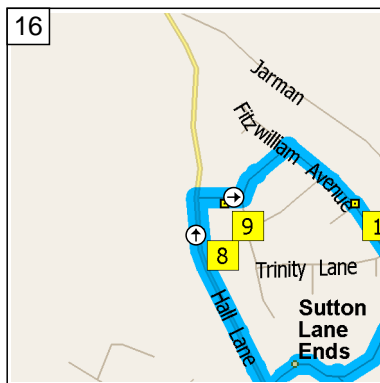

10  
09:13 7.5 mi  
Turn RIGHT (East) onto Robin Lane for 142 yds

11  
09:14 7.6 mi  
At 24 Robin Lane, Lyme Green, Macclesfield SK11 0, stay on Robin Lane (North) for 0.3 mi

12  
09:15 7.9 mi  
Road name changes to Walker Lane for 0.5 mi

16  
09:18 8.6 mi  
Turn RIGHT (East) onto Selwyn Drive for 54 yds

17  
09:19 8.7 mi  
At 2 Selwyn Dr, Sutton Lane Ends, Macclesfield SK11 0, stay on Selwyn Drive (East) for 32 yds

18  
09:19 8.7 mi  
Turn LEFT (North) onto Gonville Avenue, then immediately turn RIGHT (South-East) onto Fitzwilliam Avenue for 0.2 mi

09:20 8.9 mi  
At 10 Fitzwilliam Ave, Sutton Lane Ends, Macclesfield SK11 0, stay on Fitzwilliam Avenue (South-East) for 98 yds

09:20 8.9 mi  
Turn LEFT (North-East) onto Trinity Lane for 76 yds

09:21 9.0 mi  
At 2 Trinity Lane, Sutton Lane Ends, Macclesfield SK11 0, turn RIGHT (South) onto Jarman for 65 yds

### Route summary

Total journey cost	£3.69
Driving distance	20.8 miles
Trip duration	52 minutes
Driving time	52 minutes
Crow's flight distance between all stops	18.7 miles