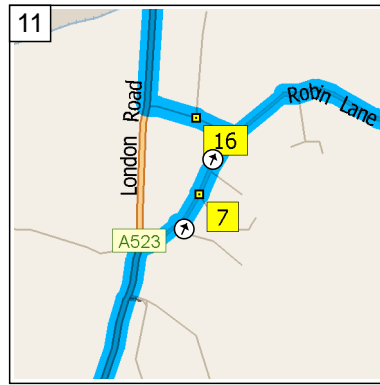

# AH7

20.8 miles; 52 minutes

09:00 0.0 mi  
 Depart Spindie St, Congleton  
 CW12 1 on Spindie Street  
 (West) for 21 yds

09:00 0.1 mi  
 Turn LEFT (West) onto Spragg  
 Street, then immediately turn  
 RIGHT (North-East) onto A54  
 [Willow Street] for 0.7 mi

09:05 1.6 mi  
 Turn LEFT (East) onto A54  
 [Buxton Road] for 3.2 mi

09:09 4.8 mi  
 At A54, Macclesfield SK11 0,  
 stay on A54 (East) for 98 yds

09:09 4.9 mi  
 Turn LEFT (North) onto A523  
 for 2.7 mi

10  
09:13 7.5 mi  
Turn RIGHT (East) onto Robin Lane for 142 yds

11  
09:14 7.6 mi  
At 24 Robin Lane, Lyme Green, Macclesfield SK11 0, stay on Robin Lane (North) for 0.3 mi

12  
09:15 7.9 mi  
Road name changes to Walker Lane for 0.5 mi

16  
09:18 8.6 mi  
Turn RIGHT (East) onto Selwyn Drive for 54 yds

17  
09:19 8.7 mi  
At 2 Selwyn Dr, Sutton Lane Ends, Macclesfield SK11 0, stay on Selwyn Drive (East) for 32 yds

18  
09:19 8.7 mi  
Turn LEFT (North) onto Gonville Avenue, then immediately turn RIGHT (South-East) onto Fitzwilliam Avenue for 0.2 mi