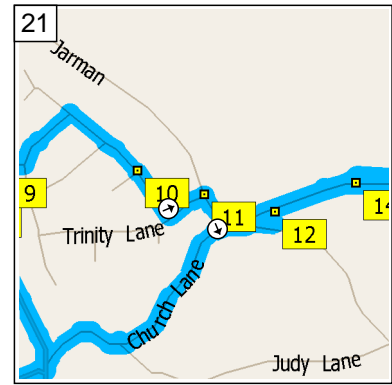

16  
09:18 8.6 mi  
Turn RIGHT (East) onto Selwyn Drive for 54 yds

17  
09:19 8.7 mi  
At 2 Selwyn Dr, Sutton Lane Ends, Macclesfield SK11 0, stay on Selwyn Drive (East) for 32 yds

18  
09:19 8.7 mi  
Turn LEFT (North) onto Gonville Avenue, then immediately turn RIGHT (South-East) onto Fitzwilliam Avenue for 0.2 mi

09:20 8.9 mi  
At 10 Fitzwilliam Ave, Sutton Lane Ends, Macclesfield SK11 0, stay on Fitzwilliam Avenue (South-East) for 98 yds

09:20 8.9 mi  
Turn LEFT (North-East) onto Trinity Lane for 76 yds

09:21 9.0 mi  
At 2 Trinity Lane, Sutton Lane Ends, Macclesfield SK11 0, turn RIGHT (South) onto Jarman for 65 yds

09:21 9.0 mi  
Keep RIGHT onto Ridge Hill for 54 yds

09:21 9.0 mi  
Keep RIGHT to stay on Ridge Hill for 43 yds

09:22 9.1 mi  
At Langley Rd, Sutton Lane Ends, Macclesfield SK11 0, return West on Ridge Hill for 87 yds

### Route summary

Total journey cost	£3.69
Driving distance	20.8 miles
Trip duration	52 minutes
Driving time	52 minutes
Crow's flight distance between all stops	18.7 miles