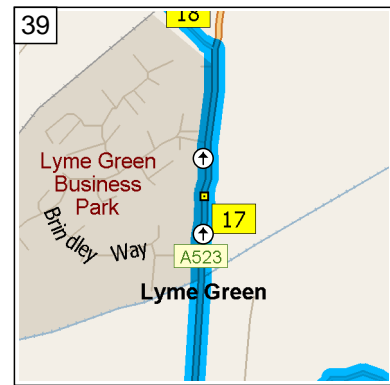

09:27 10.6 mi  
Road name changes to Hollin Lane for 21 yds

09:28 10.6 mi  
Turn RIGHT (West) onto Walker Lane for 0.4 mi

09:29 11.0 mi  
At Walker Lane, Sutton Lane Ends, Macclesfield SK11 0, stay on Walker Lane (West) for 142 yds

09:29 11.1 mi  
Road name changes to Robin Lane for 0.2 mi

09:31 11.3 mi  
Turn RIGHT (West) onto Lindrum Avenue for 76 yds

09:31 11.4 mi  
 At 10 Lindrum Ave, Lyme Green, Macclesfield SK11 0, stay on Lindrum Avenue (West) for 98 yds

09:31 11.4 mi  
 Turn RIGHT (North) onto A523 [London Road] for 0.2 mi

09:32 11.6 mi  
 At A523, Lyme Green Business Park, Macclesfield SK11 0, stay on A523 [London Road] (North) for 0.2 mi

09:32 11.8 mi  
 Bear LEFT (North-West) onto Star Lane for 142 yds

09:36 12.8 mi  
 Turn LEFT (West) onto Cloverdale Road, then immediately turn RIGHT (North) onto A536 [Congleton Road] for 0.3 mi

09:38 13.1 mi  
 Bear LEFT (North) onto B5088 [Oxford Road] for 0.4 mi

09:39 13.5 mi  
 At 112 Oxford Rd, Macclesfield SK11 8, return South-West on B5088 [Oxford Road] for 0.4 mi