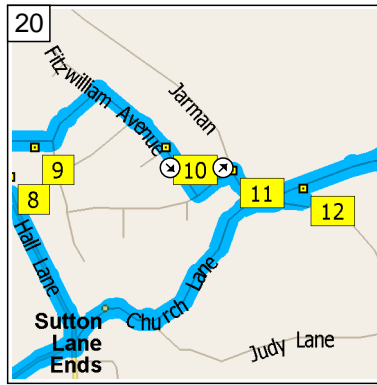

16  
09:18 8.6 mi  
Turn RIGHT (East) onto Selwyn Drive for 54 yds

17  
09:19 8.7 mi  
At 2 Selwyn Dr, Sutton Lane Ends, Macclesfield SK11 0, stay on Selwyn Drive (East) for 32 yds

18  
09:19 8.7 mi  
Turn LEFT (North) onto Gonville Avenue, then immediately turn RIGHT (South-East) onto Fitzwilliam Avenue for 0.2 mi

09:20 8.9 mi  
At 10 Fitzwilliam Ave, Sutton Lane Ends, Macclesfield SK11 0, stay on Fitzwilliam Avenue (South-East) for 98 yds

09:20 8.9 mi  
Turn LEFT (North-East) onto Trinity Lane for 76 yds

09:21 9.0 mi  
At 2 Trinity Lane, Sutton Lane Ends, Macclesfield SK11 0, turn RIGHT (South) onto Jarman for 65 yds

### Route summary

Total journey cost	£3.69
Driving distance	20.8 miles
Trip duration	52 minutes
Driving time	52 minutes
Crow's flight distance between all stops	18.7 miles

### Distance by state/province

State/Province	Distance	Driving time
United Kingdom	20.8 miles	52 minutes