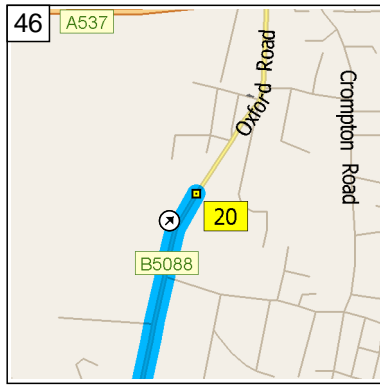

09:31 11.4 mi  
 Turn RIGHT (North) onto A523 [London Road] for 0.2 mi

09:32 11.6 mi  
 At A523, Lyme Green Business Park, Macclesfield SK11 0, stay on A523 [London Road] (North) for 0.2 mi

09:32 11.8 mi  
 Bear LEFT (North-West) onto Star Lane for 142 yds

09:33 11.9 mi  
 At 2 Star Lane, Macclesfield SK11 7, stay on Star Lane (West) for 87 yds

09:33 11.9 mi  
 Turn LEFT (South) onto Moss Lane for 0.8 mi

09:36 12.7 mi  
 At Moss Lane, Macclesfield SK11 7, stay on Moss Lane (North-West) for 87 yds

09:36 12.8 mi  
 Turn LEFT (West) onto Cloverdale Road, then immediately turn RIGHT (North) onto A536 [Congleton Road] for 0.3 mi

09:38 13.1 mi  
 Bear LEFT (North) onto B5088 [Oxford Road] for 0.4 mi

09:39 13.5 mi  
 At 112 Oxford Rd, Macclesfield SK11 8, return South-West on B5088 [Oxford Road] for 0.4 mi

09:40 13.8 mi  
 Bear RIGHT (South) onto A536 [Congleton Road] for 6.4 mi

09:51 20.2 mi  
 Road name changes to A34 [Macclesfield Road] for 0.6 mi

09:52 20.8 mi  
 Turn LEFT (South) onto A54 [Rood Hill] for 98 yds towards A34 / (M6) / (A534) / (A54) / Holmes Chapel / Nantwich / Newcastle