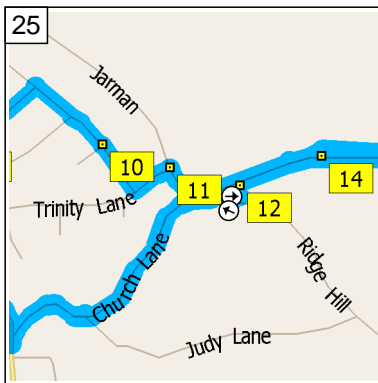

16  
09:18 8.6 mi  
Turn RIGHT (East) onto Selwyn Drive for 54 yds

17  
09:19 8.7 mi  
At 2 Selwyn Dr, Sutton Lane Ends, Macclesfield SK11 0, stay on Selwyn Drive (East) for 32 yds

18  
09:19 8.7 mi  
Turn LEFT (North) onto Gonville Avenue, then immediately turn RIGHT (South-East) onto Fitzwilliam Avenue for 0.2 mi

09:20 8.9 mi  
At 10 Fitzwilliam Ave, Sutton Lane Ends, Macclesfield SK11 0, stay on Fitzwilliam Avenue (South-East) for 98 yds

09:20 8.9 mi  
Turn LEFT (North-East) onto Trinity Lane for 76 yds

09:21 9.0 mi  
At 2 Trinity Lane, Sutton Lane Ends, Macclesfield SK11 0, turn RIGHT (South) onto Jarman for 65 yds

09:21 9.0 mi  
Keep RIGHT onto Ridge Hill for 54 yds

09:21 9.0 mi  
Keep RIGHT to stay on Ridge Hill for 43 yds

09:22 9.1 mi  
At Langley Rd, Sutton Lane Ends, Macclesfield SK11 0, return West on Ridge Hill for 87 yds

### Route summary

Total journey cost	£3.69
Driving distance	20.8 miles
Trip duration	52 minutes
Driving time	52 minutes
Crow's flight distance between all stops	18.7 miles