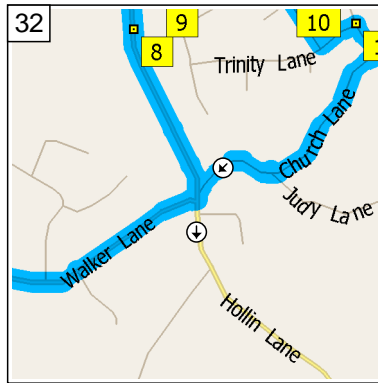

09:21 9.0 mi  
Keep RIGHT onto Ridge Hill for 54 yds

09:21 9.0 mi  
Keep RIGHT to stay on Ridge Hill for 43 yds

09:22 9.1 mi  
At Langley Rd, Sutton Lane Ends, Macclesfield SK11 0, return West on Ridge Hill for 87 yds

09:22 9.1 mi  
Turn RIGHT (East) onto Langley Road for 0.6 mi

09:23 9.7 mi  
Turn LEFT (North-East) onto Coalpit Lane for 43 yds

09:24 9.7 mi  
At Langley, stay on Coalpit Lane (West) for 32 yds

09:24 9.7 mi  
Turn RIGHT (West) onto Langley Road for 0.2 mi

09:25 9.9 mi  
Bear RIGHT (South-West) onto Langley Road [Hall Terrace] for 0.3 mi

09:26 10.2 mi  
At Langley Rd, Sutton Lane Ends, Macclesfield SK11 0, stay on Langley Road (West) for 0.1 mi

09:26 10.3 mi  
Bear LEFT (West) onto Church Lane for 0.3 mi

09:27 10.6 mi  
Road name changes to Hollin Lane for 21 yds

09:28 10.6 mi  
Turn RIGHT (West) onto Walker Lane for 0.4 mi

09:29 11.0 mi  
At Walker Lane, Sutton Lane Ends, Macclesfield SK11 0, stay on Walker Lane (West) for 142 yds