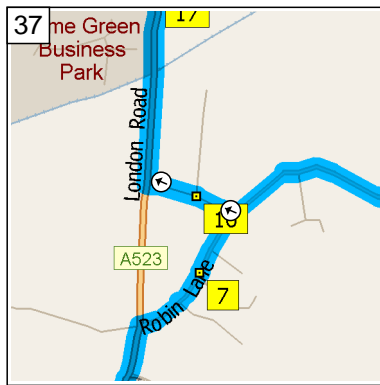

09:25 9.9 mi  
Bear RIGHT (South-West) onto Langley Road [Hall Terrace] for 0.3 mi

09:26 10.2 mi  
At Langley Rd, Sutton Lane Ends, Macclesfield SK11 0, stay on Langley Road (West) for 0.1 mi

09:26 10.3 mi  
Bear LEFT (West) onto Church Lane for 0.3 mi

09:27 10.6 mi  
Road name changes to Hollin Lane for 21 yds

09:28 10.6 mi  
Turn RIGHT (West) onto Walker Lane for 0.4 mi

09:29 11.0 mi  
At Walker Lane, Sutton Lane Ends, Macclesfield SK11 0, stay on Walker Lane (West) for 142 yds

09:29 11.1 mi  
Road name changes to Robin Lane for 0.2 mi

09:31 11.3 mi  
Turn RIGHT (West) onto Lindrum Avenue for 76 yds

09:31 11.4 mi  
 At 10 Lindrum Ave, Lyme Green, Macclesfield SK11 0, stay on Lindrum Avenue (West) for 98 yds

09:36 12.8 mi  
 Turn LEFT (West) onto Cloverdale Road, then immediately turn RIGHT (North) onto A536 [Congleton Road] for 0.3 mi

09:38 13.1 mi  
 Bear LEFT (North) onto B5088 [Oxford Road] for 0.4 mi

09:39 13.5 mi  
 At 112 Oxford Rd, Macclesfield SK11 8, return South-West on B5088 [Oxford Road] for 0.4 mi