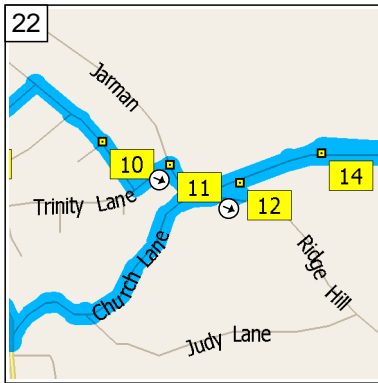

16  
09:18 8.6 mi  
Turn RIGHT (East) onto Selwyn Drive for 54 yds

17  
09:19 8.7 mi  
At 2 Selwyn Dr, Sutton Lane Ends, Macclesfield SK11 0, stay on Selwyn Drive (East) for 32 yds

18  
09:19 8.7 mi  
Turn LEFT (North) onto Gonville Avenue, then immediately turn RIGHT (South-East) onto Fitzwilliam Avenue for 0.2 mi

09:20 8.9 mi  
At 10 Fitzwilliam Ave, Sutton Lane Ends, Macclesfield SK11 0, stay on Fitzwilliam Avenue (South-East) for 98 yds

09:20 8.9 mi  
Turn LEFT (North-East) onto Trinity Lane for 76 yds

09:21 9.0 mi  
At 2 Trinity Lane, Sutton Lane Ends, Macclesfield SK11 0, turn RIGHT (South) onto Jarman for 65 yds

09:21 9.0 mi  
Keep RIGHT onto Ridge Hill for 54 yds

09:21 9.0 mi  
Keep RIGHT to stay on Ridge Hill for 43 yds

09:22 9.1 mi  
At Langley Rd, Sutton Lane Ends, Macclesfield SK11 0, return West on Ridge Hill for 87 yds

### Route summary

Total journey cost	£3.69
Driving distance	20.8 miles
Trip duration	52 minutes
Driving time	52 minutes
Crow's flight distance between all stops	18.7 miles