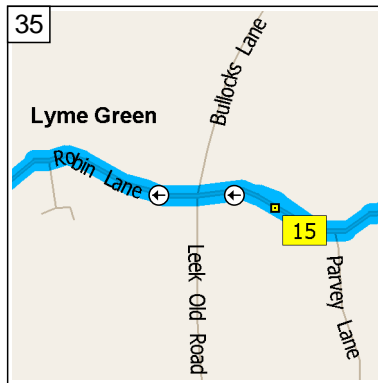

09:22 9.1 mi  
Turn RIGHT (East) onto Langley Road for 0.6 mi

09:23 9.7 mi  
Turn LEFT (North-East) onto Coalpit Lane for 43 yds

09:24 9.7 mi  
At Langley, stay on Coalpit Lane (West) for 32 yds

09:24 9.7 mi  
Turn RIGHT (West) onto Langley Road for 0.2 mi

09:25 9.9 mi  
Bear RIGHT (South-West) onto Langley Road [Hall Terrace] for 0.3 mi

09:26 10.2 mi  
At Langley Rd, Sutton Lane Ends, Macclesfield SK11 0, stay on Langley Road (West) for 0.1 mi

09:26 10.3 mi  
Bear LEFT (West) onto Church Lane for 0.3 mi

09:27 10.6 mi  
Road name changes to Hollin Lane for 21 yds

09:28 10.6 mi  
Turn RIGHT (West) onto Walker Lane for 0.4 mi

09:29 11.0 mi  
At Walker Lane, Sutton Lane Ends, Macclesfield SK11 0, stay on Walker Lane (West) for 142 yds

09:29 11.1 mi  
Road name changes to Robin Lane for 0.2 mi

09:31 11.3 mi  
Turn RIGHT (West) onto Lindrum Avenue for 76 yds

09:31 11.4 mi  
 At 10 Lindrum Ave, Lyme Green, Macclesfield SK11 0, stay on Lindrum Avenue (West) for 98 yds