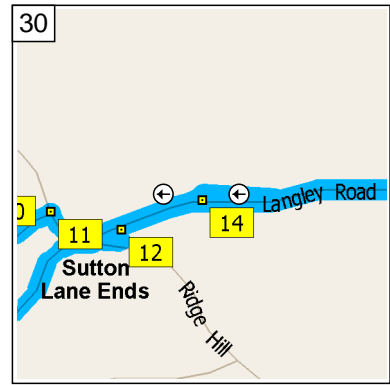

09:21 9.0 mi  
Keep RIGHT onto Ridge Hill for 54 yds

09:21 9.0 mi  
Keep RIGHT to stay on Ridge Hill for 43 yds

09:22 9.1 mi  
At Langley Rd, Sutton Lane Ends, Macclesfield SK11 0, return West on Ridge Hill for 87 yds

09:22 9.1 mi  
Turn RIGHT (East) onto Langley Road for 0.6 mi

09:23 9.7 mi  
Turn LEFT (North-East) onto Coalpit Lane for 43 yds

09:24 9.7 mi  
At Langley, stay on Coalpit Lane (West) for 32 yds

09:24 9.7 mi  
Turn RIGHT (West) onto Langley Road for 0.2 mi

09:25 9.9 mi  
Bear RIGHT (South-West) onto Langley Road [Hall Terrace] for 0.3 mi

09:26 10.2 mi  
At Langley Rd, Sutton Lane Ends, Macclesfield SK11 0, stay on Langley Road (West) for 0.1 mi

09:26 10.3 mi  
Bear LEFT (West) onto Church Lane for 0.3 mi

09:27 10.6 mi  
Road name changes to Hollin Lane for 21 yds

09:28 10.6 mi  
Turn RIGHT (West) onto Walker Lane for 0.4 mi

09:29 11.0 mi  
At Walker Lane, Sutton Lane Ends, Macclesfield SK11 0, stay on Walker Lane (West) for 142 yds