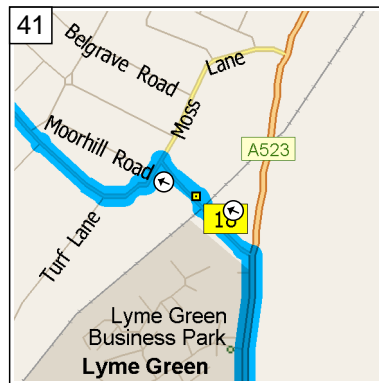

09:27 10.6 mi  
Road name changes to Hollin Lane for 21 yds

09:28 10.6 mi  
Turn RIGHT (West) onto Walker Lane for 0.4 mi

09:29 11.0 mi  
At Walker Lane, Sutton Lane Ends, Macclesfield SK11 0, stay on Walker Lane (West) for 142 yds

09:29 11.1 mi  
Road name changes to Robin Lane for 0.2 mi

09:31 11.3 mi  
Turn RIGHT (West) onto Lindrum Avenue for 76 yds

09:31 11.4 mi  
 At 10 Lindrum Ave, Lyme Green, Macclesfield SK11 0, stay on Lindrum Avenue (West) for 98 yds

09:31 11.4 mi  
 Turn RIGHT (North) onto A523 [London Road] for 0.2 mi

09:32 11.6 mi  
 At A523, Lyme Green Business Park, Macclesfield SK11 0, stay on A523 [London Road] (North) for 0.2 mi

09:32 11.8 mi  
 Bear LEFT (North-West) onto Star Lane for 142 yds

09:36 12.8 mi  
 Turn LEFT (West) onto Cloverdale Road, then immediately turn RIGHT (North) onto A536 [Congleton Road] for 0.3 mi

09:38 13.1 mi  
 Bear LEFT (North) onto B5088 [Oxford Road] for 0.4 mi

09:39 13.5 mi  
 At 112 Oxford Rd, Macclesfield SK11 8, return South-West on B5088 [Oxford Road] for 0.4 mi