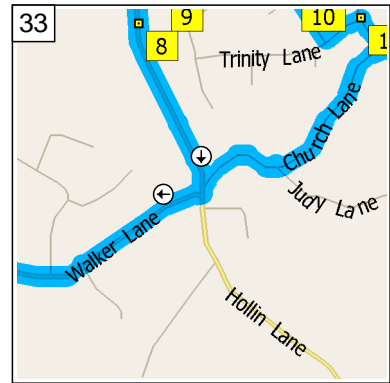

09:22 9.1 mi  
Turn RIGHT (East) onto Langley Road for 0.6 mi

09:23 9.7 mi  
Turn LEFT (North-East) onto Coalpit Lane for 43 yds

09:24 9.7 mi  
At Langley, stay on Coalpit Lane (West) for 32 yds

09:24 9.7 mi  
Turn RIGHT (West) onto Langley Road for 0.2 mi

09:25 9.9 mi  
Bear RIGHT (South-West) onto Langley Road [Hall Terrace] for 0.3 mi

09:26 10.2 mi  
At Langley Rd, Sutton Lane Ends, Macclesfield SK11 0, stay on Langley Road (West) for 0.1 mi

09:26 10.3 mi  
Bear LEFT (West) onto Church Lane for 0.3 mi

09:27 10.6 mi  
Road name changes to Hollin Lane for 21 yds

09:28 10.6 mi  
Turn RIGHT (West) onto Walker Lane for 0.4 mi

09:29 11.0 mi  
At Walker Lane, Sutton Lane Ends, Macclesfield SK11 0, stay on Walker Lane (West) for 142 yds

09:29 11.1 mi  
Road name changes to Robin Lane for 0.2 mi

09:31 11.3 mi  
Turn RIGHT (West) onto Lindrum Avenue for 76 yds

09:31 11.4 mi  
 At 10 Lindrum Ave, Lyme Green, Macclesfield SK11 0, stay on Lindrum Avenue (West) for 98 yds