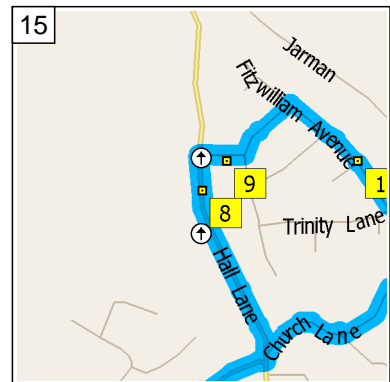

15
09:18 8.6 mi
At 1 Hall Lane, Sutton Lane Ends, Macclesfield SK11 0, stay on Hall Lane (North) for 65 yds