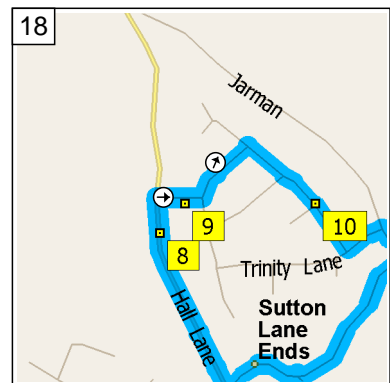

13  
09:16 8.4 mi  
Turn LEFT (North) onto Hollin Lane for 21 yds

14  
09:17 8.4 mi  
Road name changes to Hall Lane for 0.2 mi

15  
09:18 8.6 mi  
At 1 Hall Lane, Sutton Lane Ends, Macclesfield SK11 0, stay on Hall Lane (North) for 65 yds

16  
09:18 8.6 mi  
Turn RIGHT (East) onto Selwyn Drive for 54 yds

17  
09:19 8.7 mi  
At 2 Selwyn Dr, Sutton Lane Ends, Macclesfield SK11 0, stay on Selwyn Drive (East) for 32 yds

18  
09:19 8.7 mi  
Turn LEFT (North) onto Gonville Avenue, then immediately turn RIGHT (South-East) onto Fitzwilliam Avenue for 0.2 mi

09:20 8.9 mi  
At 10 Fitzwilliam Ave, Sutton Lane Ends, Macclesfield SK11 0, stay on Fitzwilliam Avenue (South-East) for 98 yds

09:20 8.9 mi  
Turn LEFT (North-East) onto Trinity Lane for 76 yds

09:21 9.0 mi  
At 2 Trinity Lane, Sutton Lane Ends, Macclesfield SK11 0, turn RIGHT (South) onto Jarman for 65 yds

### Route summary

Total journey cost	£3.69
Driving distance	20.8 miles
Trip duration	52 minutes
Driving time	52 minutes
Crow's flight distance between all stops	18.7 miles