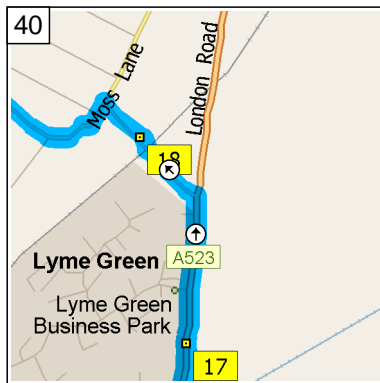

09:27 10.6 mi  
Road name changes to Hollin Lane for 21 yds

09:28 10.6 mi  
Turn RIGHT (West) onto Walker Lane for 0.4 mi

09:29 11.0 mi  
At Walker Lane, Sutton Lane Ends, Macclesfield SK11 0, stay on Walker Lane (West) for 142 yds

09:29 11.1 mi  
Road name changes to Robin Lane for 0.2 mi

09:31 11.3 mi  
Turn RIGHT (West) onto Lindrum Avenue for 76 yds

09:31 11.4 mi  
 At 10 Lindrum Ave, Lyme Green, Macclesfield SK11 0, stay on Lindrum Avenue (West) for 98 yds

09:31 11.4 mi  
 Turn RIGHT (North) onto A523 [London Road] for 0.2 mi

09:32 11.6 mi  
 At A523, Lyme Green Business Park, Macclesfield SK11 0, stay on A523 [London Road] (North) for 0.2 mi

09:32 11.8 mi  
 Bear LEFT (North-West) onto Star Lane for 142 yds

09:36 12.8 mi  
 Turn LEFT (West) onto Cloverdale Road, then immediately turn RIGHT (North) onto A536 [Congleton Road] for 0.3 mi

09:38 13.1 mi  
 Bear LEFT (North) onto B5088 [Oxford Road] for 0.4 mi

09:39 13.5 mi  
 At 112 Oxford Rd, Macclesfield SK11 8, return South-West on B5088 [Oxford Road] for 0.4 mi