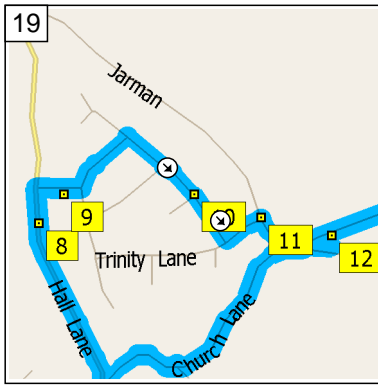

13  
09:16 8.4 mi  
Turn LEFT (North) onto Hollin Lane for 21 yds

14  
09:17 8.4 mi  
Road name changes to Hall Lane for 0.2 mi

15  
09:18 8.6 mi  
At 1 Hall Lane, Sutton Lane Ends, Macclesfield SK11 0, stay on Hall Lane (North) for 65 yds

16  
09:18 8.6 mi  
Turn RIGHT (East) onto Selwyn Drive for 54 yds

17  
09:19 8.7 mi  
At 2 Selwyn Dr, Sutton Lane Ends, Macclesfield SK11 0, stay on Selwyn Drive (East) for 32 yds

18  
09:19 8.7 mi  
Turn LEFT (North) onto Gonville Avenue, then immediately turn RIGHT (South-East) onto Fitzwilliam Avenue for 0.2 mi

09:20 8.9 mi  
At 10 Fitzwilliam Ave, Sutton Lane Ends, Macclesfield SK11 0, stay on Fitzwilliam Avenue (South-East) for 98 yds

09:20 8.9 mi  
Turn LEFT (North-East) onto Trinity Lane for 76 yds

09:21 9.0 mi  
At 2 Trinity Lane, Sutton Lane Ends, Macclesfield SK11 0, turn RIGHT (South) onto Jarman for 65 yds

### Route summary

Total journey cost	£3.69
Driving distance	20.8 miles
Trip duration	52 minutes
Driving time	52 minutes
Crow's flight distance between all stops	18.7 miles