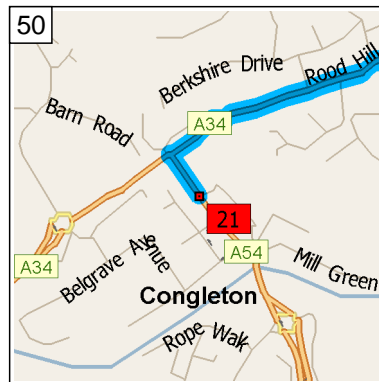

# AH7

20.8 miles; 52 minutes

09:00 0.0 mi  
 Depart Spindie St, Congleton  
 CW12 1 on Spindie Street  
 (West) for 21 yds

09:00 0.1 mi  
 Turn LEFT (West) onto Spragg  
 Street, then immediately turn  
 RIGHT (North-East) onto A54  
 [Willow Street] for 0.7 mi

09:33 11.9 mi  
 At 2 Star Lane, Macclesfield SK11 7, stay on Star Lane (West) for 87 yds

09:33 11.9 mi  
 Turn LEFT (South) onto Moss Lane for 0.8 mi

09:36 12.7 mi  
 At Moss Lane, Macclesfield SK11 7, stay on Moss Lane (North-West) for 87 yds

09:36 12.8 mi  
 Turn LEFT (West) onto Cloverdale Road, then immediately turn RIGHT (North) onto A536 [Congleton Road] for 0.3 mi

09:38 13.1 mi  
 Bear LEFT (North) onto B5088 [Oxford Road] for 0.4 mi

09:39 13.5 mi  
 At 112 Oxford Rd, Macclesfield SK11 8, return South-West on B5088 [Oxford Road] for 0.4 mi

09:40 13.8 mi  
 Bear RIGHT (South) onto A536 [Congleton Road] for 6.4 mi

09:51 20.2 mi  
 Road name changes to A34 [Macclesfield Road] for 0.6 mi

09:52 20.8 mi  
 Turn LEFT (South) onto A54 [Rood Hill] for 98 yds towards A34 / (M6) / (A534) / (A54) / Holmes Chapel / Nantwich / Newcastle