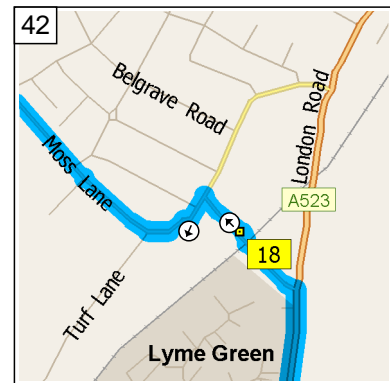

09:29 11.1 mi  
Road name changes to Robin Lane for 0.2 mi

09:31 11.3 mi  
Turn RIGHT (West) onto Lindrum Avenue for 76 yds

09:31 11.4 mi  
 At 10 Lindrum Ave, Lyme Green, Macclesfield SK11 0, stay on Lindrum Avenue (West) for 98 yds

09:31 11.4 mi  
 Turn RIGHT (North) onto A523 [London Road] for 0.2 mi

09:32 11.6 mi  
 At A523, Lyme Green Business Park, Macclesfield SK11 0, stay on A523 [London Road] (North) for 0.2 mi

09:32 11.8 mi  
 Bear LEFT (North-West) onto Star Lane for 142 yds

09:33 11.9 mi  
 At 2 Star Lane, Macclesfield SK11 7, stay on Star Lane (West) for 87 yds

09:33 11.9 mi  
 Turn LEFT (South) onto Moss Lane for 0.8 mi

09:36 12.7 mi  
 At Moss Lane, Macclesfield SK11 7, stay on Moss Lane (North-West) for 87 yds

09:36 12.8 mi  
 Turn LEFT (West) onto Cloverdale Road, then immediately turn RIGHT (North) onto A536 [Congleton Road] for 0.3 mi

09:38 13.1 mi  
 Bear LEFT (North) onto B5088 [Oxford Road] for 0.4 mi

09:39 13.5 mi  
 At 112 Oxford Rd, Macclesfield SK11 8, return South-West on B5088 [Oxford Road] for 0.4 mi