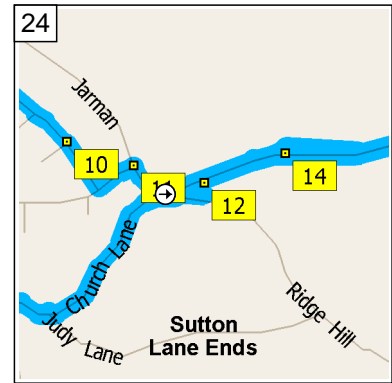

16  
09:18 8.6 mi  
Turn RIGHT (East) onto Selwyn Drive for 54 yds

17  
09:19 8.7 mi  
At 2 Selwyn Dr, Sutton Lane Ends, Macclesfield SK11 0, stay on Selwyn Drive (East) for 32 yds

18  
09:19 8.7 mi  
Turn LEFT (North) onto Gonville Avenue, then immediately turn RIGHT (South-East) onto Fitzwilliam Avenue for 0.2 mi

09:20 8.9 mi  
At 10 Fitzwilliam Ave, Sutton Lane Ends, Macclesfield SK11 0, stay on Fitzwilliam Avenue (South-East) for 98 yds

09:20 8.9 mi  
Turn LEFT (North-East) onto Trinity Lane for 76 yds

09:21 9.0 mi  
At 2 Trinity Lane, Sutton Lane Ends, Macclesfield SK11 0, turn RIGHT (South) onto Jarman for 65 yds

09:21 9.0 mi  
Keep RIGHT onto Ridge Hill for 54 yds

09:21 9.0 mi  
Keep RIGHT to stay on Ridge Hill for 43 yds

09:22 9.1 mi  
At Langley Rd, Sutton Lane Ends, Macclesfield SK11 0, return West on Ridge Hill for 87 yds

09:22 9.1 mi  
Turn RIGHT (East) onto Langley Road for 0.6 mi

09:23 9.7 mi  
Turn LEFT (North-East) onto Coalpit Lane for 43 yds

09:24 9.7 mi  
At Langley, stay on Coalpit Lane (West) for 32 yds

09:24 9.7 mi  
Turn RIGHT (West) onto Langley Road for 0.2 mi