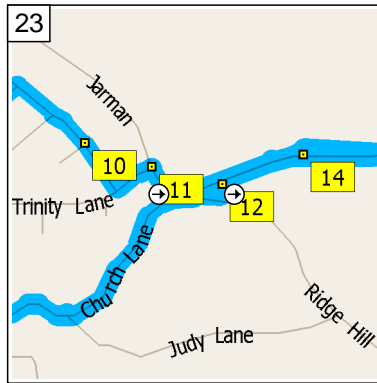

16  
09:18 8.6 mi  
Turn RIGHT (East) onto Selwyn Drive for 54 yds

17  
09:19 8.7 mi  
At 2 Selwyn Dr, Sutton Lane Ends, Macclesfield SK11 0, stay on Selwyn Drive (East) for 32 yds

18  
09:19 8.7 mi  
Turn LEFT (North) onto Gonville Avenue, then immediately turn RIGHT (South-East) onto Fitzwilliam Avenue for 0.2 mi

09:20 8.9 mi  
At 10 Fitzwilliam Ave, Sutton Lane Ends, Macclesfield SK11 0, stay on Fitzwilliam Avenue (South-East) for 98 yds

09:20 8.9 mi  
Turn LEFT (North-East) onto Trinity Lane for 76 yds

09:21 9.0 mi  
At 2 Trinity Lane, Sutton Lane Ends, Macclesfield SK11 0, turn RIGHT (South) onto Jarman for 65 yds

09:21 9.0 mi  
Keep RIGHT onto Ridge Hill for 54 yds

09:21 9.0 mi  
Keep RIGHT to stay on Ridge Hill for 43 yds

09:22 9.1 mi  
At Langley Rd, Sutton Lane Ends, Macclesfield SK11 0, return West on Ridge Hill for 87 yds

09:22 9.1 mi  
Turn RIGHT (East) onto Langley Road for 0.6 mi

09:23 9.7 mi  
Turn LEFT (North-East) onto Coalpit Lane for 43 yds

09:24 9.7 mi  
At Langley, stay on Coalpit Lane (West) for 32 yds

09:24 9.7 mi  
Turn RIGHT (West) onto Langley Road for 0.2 mi