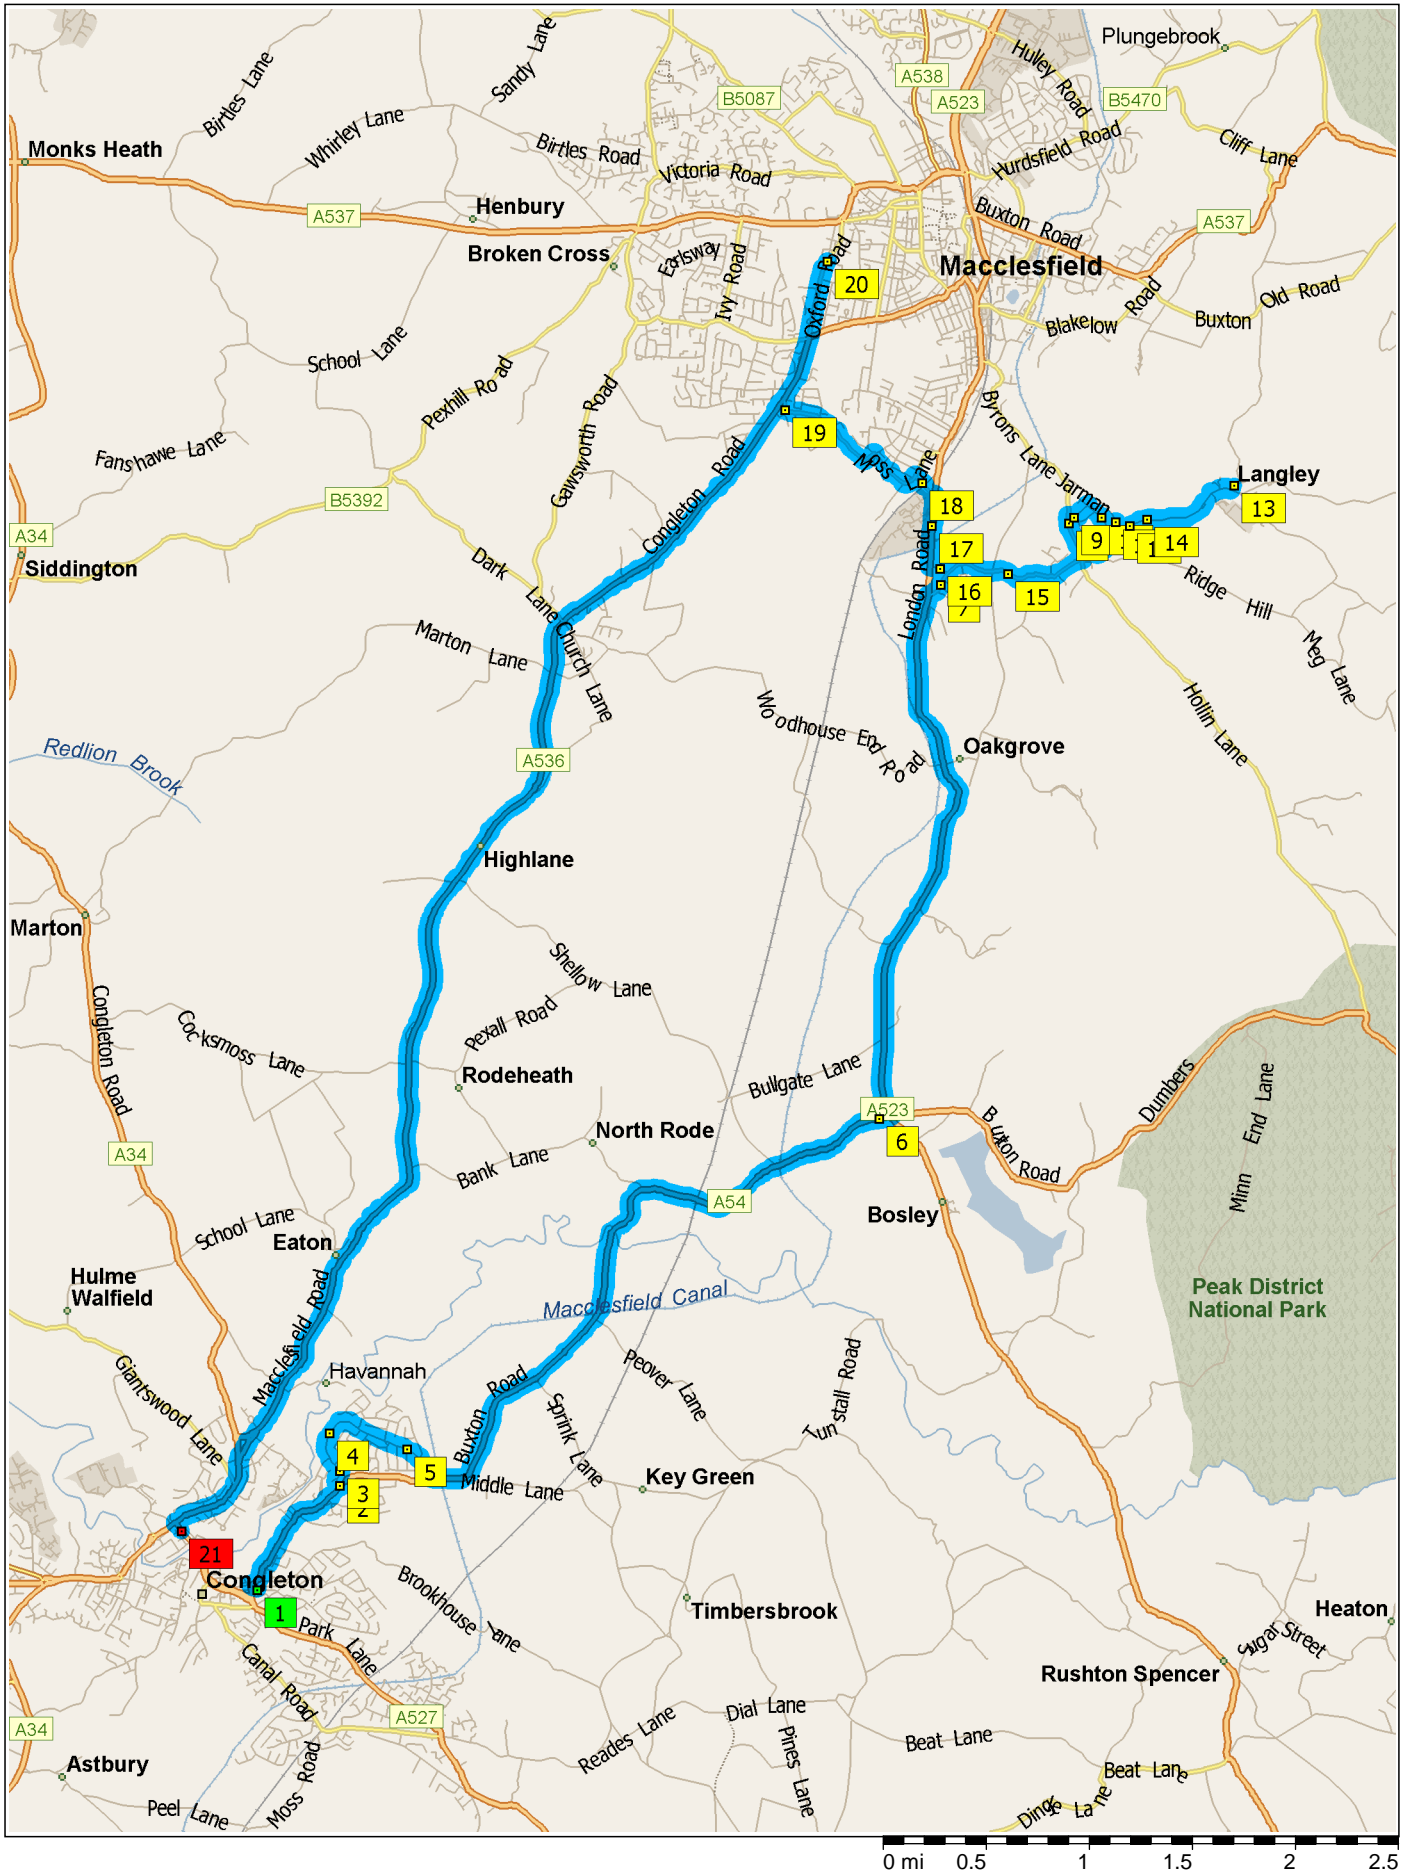

# AH7

20.8 miles; 52 minutes

09:00 0.0 mi  
 Depart Spindie St, Congleton  
 CW12 1 on Spindie Street  
 (West) for 21 yds

09:00 0.1 mi  
 Turn LEFT (West) onto Spragg  
 Street, then immediately turn  
 RIGHT (North-East) onto A54  
 [Willow Street] for 0.7 mi

09:22 9.1 mi  
Turn RIGHT (East) onto Langley Road for 0.6 mi

09:23 9.7 mi  
Turn LEFT (North-East) onto Coalpit Lane for 43 yds

09:24 9.7 mi  
At Langley, stay on Coalpit Lane (West) for 32 yds

09:24 9.7 mi  
Turn RIGHT (West) onto Langley Road for 0.2 mi