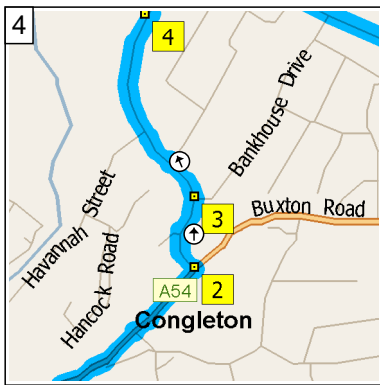

09:02 0.8 mi
At 16 St Johns Rd, Buglawton,
Congleton CW12 2, stay on St
John's Road (North) for 0.2 mi