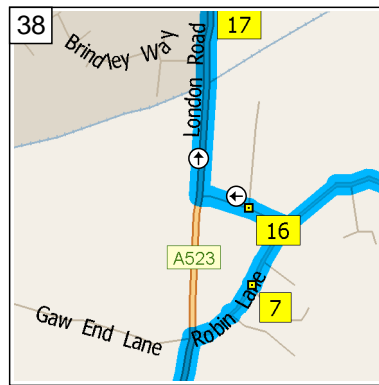

09:25 9.9 mi  
Bear RIGHT (South-West) onto Langley Road [Hall Terrace] for 0.3 mi

09:26 10.2 mi  
At Langley Rd, Sutton Lane Ends, Macclesfield SK11 0, stay on Langley Road (West) for 0.1 mi

09:26 10.3 mi  
Bear LEFT (West) onto Church Lane for 0.3 mi

09:27 10.6 mi  
Road name changes to Hollin Lane for 21 yds

09:28 10.6 mi  
Turn RIGHT (West) onto Walker Lane for 0.4 mi

09:29 11.0 mi  
At Walker Lane, Sutton Lane Ends, Macclesfield SK11 0, stay on Walker Lane (West) for 142 yds

09:29 11.1 mi  
Road name changes to Robin Lane for 0.2 mi

09:31 11.3 mi  
Turn RIGHT (West) onto Lindrum Avenue for 76 yds

09:31 11.4 mi  
 At 10 Lindrum Ave, Lyme Green, Macclesfield SK11 0, stay on Lindrum Avenue (West) for 98 yds

09:36 12.8 mi  
 Turn LEFT (West) onto Cloverdale Road, then immediately turn RIGHT (North) onto A536 [Congleton Road] for 0.3 mi

09:38 13.1 mi  
 Bear LEFT (North) onto B5088 [Oxford Road] for 0.4 mi

09:39 13.5 mi  
 At 112 Oxford Rd, Macclesfield SK11 8, return South-West on B5088 [Oxford Road] for 0.4 mi