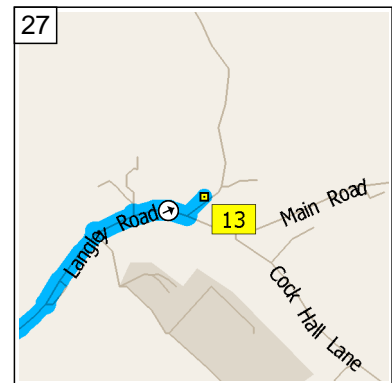

09:20 8.9 mi  
At 10 Fitzwilliam Ave, Sutton Lane Ends, Macclesfield SK11 0, stay on Fitzwilliam Avenue (South-East) for 98 yds

09:20 8.9 mi  
Turn LEFT (North-East) onto Trinity Lane for 76 yds

09:21 9.0 mi  
At 2 Trinity Lane, Sutton Lane Ends, Macclesfield SK11 0, turn RIGHT (South) onto Jarman for 65 yds

09:21 9.0 mi  
Keep RIGHT onto Ridge Hill for 54 yds

09:21 9.0 mi  
Keep RIGHT to stay on Ridge Hill for 43 yds

09:22 9.1 mi  
At Langley Rd, Sutton Lane Ends, Macclesfield SK11 0, return West on Ridge Hill for 87 yds

09:22 9.1 mi  
Turn RIGHT (East) onto Langley Road for 0.6 mi

09:23 9.7 mi  
Turn LEFT (North-East) onto Coalpit Lane for 43 yds

09:24 9.7 mi  
At Langley, stay on Coalpit Lane (West) for 32 yds

09:24 9.7 mi  
Turn RIGHT (West) onto Langley Road for 0.2 mi

09:25 9.9 mi  
Bear RIGHT (South-West) onto Langley Road [Hall Terrace] for 0.3 mi

09:26 10.2 mi  
At Langley Rd, Sutton Lane Ends, Macclesfield SK11 0, stay on Langley Road (West) for 0.1 mi

09:26 10.3 mi  
Bear LEFT (West) onto Church Lane for 0.3 mi