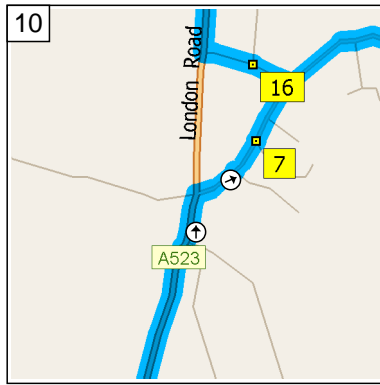

# AH7

20.8 miles; 52 minutes

09:00 0.0 mi  
 Depart Spindie St, Congleton  
 CW12 1 on Spindie Street  
 (West) for 21 yds

09:00 0.1 mi  
 Turn LEFT (West) onto Spragg  
 Street, then immediately turn  
 RIGHT (North-East) onto A54  
 [Willow Street] for 0.7 mi

09:03 1.0 mi  
 At 43 St Johns Rd, Buglawton,  
 Congleton CW12 2, stay on St  
 John's Road (North-East) for  
 0.5 mi

09:04 1.4 mi  
 At 144 St Johns Rd, Buglawton,  
 Congleton CW12 2, stay on St  
 John's Road (East) for 0.2 mi

09:05 1.6 mi  
 Turn LEFT (East) onto A54  
 [Buxton Road] for 3.2 mi

09:09 4.8 mi  
 At A54, Macclesfield SK11 0,  
 stay on A54 (East) for 98 yds

09:09 4.9 mi  
 Turn LEFT (North) onto A523  
 for 2.7 mi

16  
09:18 8.6 mi  
Turn RIGHT (East) onto Selwyn Drive for 54 yds

17  
09:19 8.7 mi  
At 2 Selwyn Dr, Sutton Lane Ends, Macclesfield SK11 0, stay on Selwyn Drive (East) for 32 yds

18  
09:19 8.7 mi  
Turn LEFT (North) onto Gonville Avenue, then immediately turn RIGHT (South-East) onto Fitzwilliam Avenue for 0.2 mi