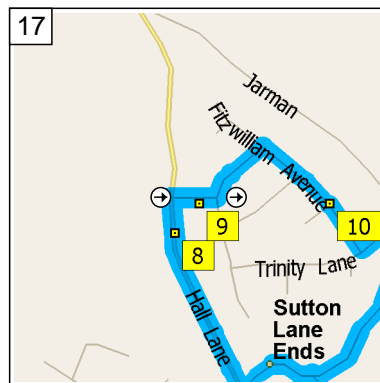

13  
09:16 8.4 mi  
Turn LEFT (North) onto Hollin Lane for 21 yds

14  
09:17 8.4 mi  
Road name changes to Hall Lane for 0.2 mi

15  
09:18 8.6 mi  
At 1 Hall Lane, Sutton Lane Ends, Macclesfield SK11 0, stay on Hall Lane (North) for 65 yds

16  
09:18 8.6 mi  
Turn RIGHT (East) onto Selwyn Drive for 54 yds

17  
09:19 8.7 mi  
At 2 Selwyn Dr, Sutton Lane Ends, Macclesfield SK11 0, stay on Selwyn Drive (East) for 32 yds

18  
09:19 8.7 mi  
Turn LEFT (North) onto Gonville Avenue, then immediately turn RIGHT (South-East) onto Fitzwilliam Avenue for 0.2 mi

09:20 8.9 mi  
At 10 Fitzwilliam Ave, Sutton Lane Ends, Macclesfield SK11 0, stay on Fitzwilliam Avenue (South-East) for 98 yds

09:20 8.9 mi  
Turn LEFT (North-East) onto Trinity Lane for 76 yds

09:21 9.0 mi  
At 2 Trinity Lane, Sutton Lane Ends, Macclesfield SK11 0, turn RIGHT (South) onto Jarman for 65 yds

### Route summary

Total journey cost	£3.69
Driving distance	20.8 miles
Trip duration	52 minutes
Driving time	52 minutes
Crow's flight distance between all stops	18.7 miles