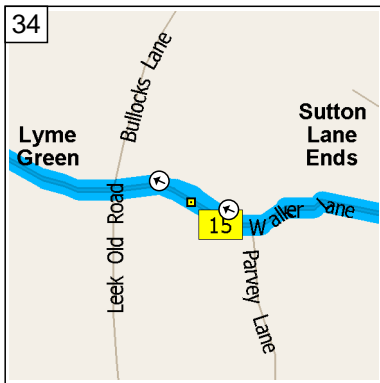

09:25 9.9 mi  
Bear RIGHT (South-West) onto Langley Road [Hall Terrace] for 0.3 mi

09:26 10.2 mi  
At Langley Rd, Sutton Lane Ends, Macclesfield SK11 0, stay on Langley Road (West) for 0.1 mi

09:26 10.3 mi  
Bear LEFT (West) onto Church Lane for 0.3 mi

09:27 10.6 mi  
Road name changes to Hollin Lane for 21 yds

09:28 10.6 mi  
Turn RIGHT (West) onto Walker Lane for 0.4 mi

09:29 11.0 mi  
At Walker Lane, Sutton Lane Ends, Macclesfield SK11 0, stay on Walker Lane (West) for 142 yds

09:29 11.1 mi  
Road name changes to Robin Lane for 0.2 mi

09:31 11.3 mi  
Turn RIGHT (West) onto Lindrum Avenue for 76 yds

09:31 11.4 mi  
 At 10 Lindrum Ave, Lyme Green, Macclesfield SK11 0, stay on Lindrum Avenue (West) for 98 yds

09:36 12.8 mi  
 Turn LEFT (West) onto Cloverdale Road, then immediately turn RIGHT (North) onto A536 [Congleton Road] for 0.3 mi

09:38 13.1 mi  
 Bear LEFT (North) onto B5088 [Oxford Road] for 0.4 mi

09:39 13.5 mi  
 At 112 Oxford Rd, Macclesfield SK11 8, return South-West on B5088 [Oxford Road] for 0.4 mi