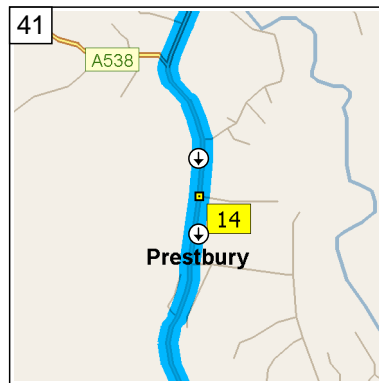

09:50 26.5 mi
At 6 Macclesfield Rd, Prestbury, Macclesfield SK10 4, stay on Macclesfield Road (South) for 0.9 mi