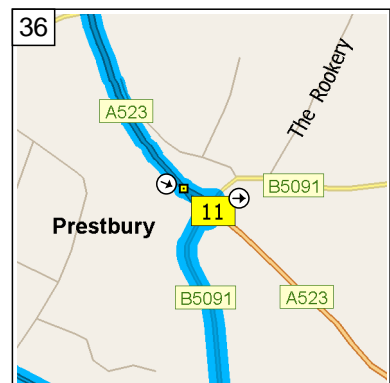

32
09:37 20.3 mi
Turn RIGHT (South) onto A523 [London Road South] for 0.1 mi

33
09:37 20.5 mi
At 10 A523, Poynton, Stockport SK12 1, stay on A523 [London Road South] (South) for 0.5 mi

34
09:38 21.0 mi
At A523, Poynton, Stockport SK12 1, stay on A523 [Hope Green Way] (South) for 3.7 mi

35
09:45 24.7 mi
At A523, Prestbury, Macclesfield SK10 4, stay on A523 [London Road] (East) for 43 yds

36
09:45 24.7 mi
At roundabout, take the THIRD exit onto B5091 [London Road] for 0.3 mi

09:45 25.0 mi
Turn RIGHT (West) onto A538 [Heybridge Lane] for 98 yds

09:46 25.0 mi
At 64 A538, Prestbury, Macclesfield SK10 4, stay on A538 [Heybridge Lane] (West) for 1.1 mi

09:49 26.1 mi
At A538, Prestbury, Macclesfield SK10 4, stay on A538 [New Road] (West) for 0.2 mi