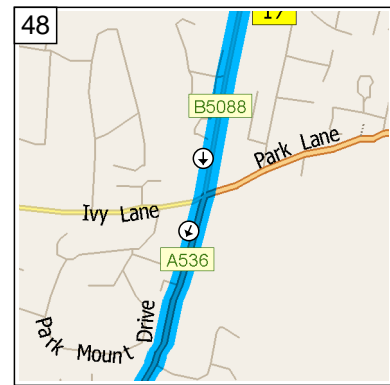

09:49 26.3 mi
Bear LEFT (South) onto Macclesfield Road for 0.2 mi

09:50 26.5 mi
At 6 Macclesfield Rd, Prestbury, Macclesfield SK10 4, stay on Macclesfield Road (South) for 0.9 mi

09:53 27.4 mi
At 105 Macclesfield Rd, Prestbury, Macclesfield SK10 4, stay on Macclesfield Road (South) for 131 yds

09:53 27.4 mi
Bear LEFT (South-East) onto B5087 [Prestbury Road] for 1.1 mi

09:56 28.5 mi
At 87 Prestbury Rd, Macclesfield SK10 3, stay on B5087 [Prestbury Road] (East) for 0.1 mi

09:57 28.6 mi
At roundabout, take the SECOND exit onto A537 [Cumberland Street] for 0.2 mi

09:57 28.8 mi
 At roundabout, take the SECOND exit onto B5088 [Oxford Road] for 0.4 mi

09:58 29.2 mi
 At 3 Brooklands Ave, Macclesfield SK11 8, stay on B5088 [Oxford Road] (South) for 0.2 mi

09:59 29.4 mi
 Bear RIGHT (South) onto A536 [Congleton Road] for 6.4 mi

10:09 35.8 mi
 Road name changes to A34 [Macclesfield Road] for 0.6 mi

10:10 36.4 mi
 Turn LEFT (South) onto A54 [Rood Hill] for 98 yds towards A34 / (M6) / (A534) / (A54) / Holmes Chapel / Nantwich / Newcastle