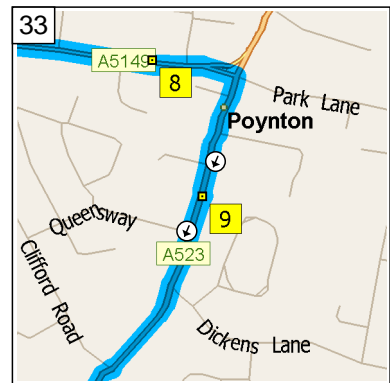

27
09:31 18.2 mi
At roundabout, take the SECOND exit onto A5102 [Woodford Road] for 0.3 mi

28
09:32 18.5 mi
At 195 Woodford Rd, Woodford, Stockport SK7 1, stay on A5102 [Woodford Road] (South-East) for 0.2 mi

29
09:32 18.7 mi
At roundabout, take the FIRST exit onto A5149 [Chester Road] for 0.4 mi

30
09:33 19.0 mi
At Chester Rd, Poynton, Stockport SK12 1, stay on A5149 [Chester Road] (North-East) for 1.2 mi

31
09:36 20.2 mi
At 22 A5149, Poynton, Stockport SK12 1, stay on A5149 [Chester Road] (East) for 174 yds

32
09:37 20.3 mi
Turn RIGHT (South) onto A523 [London Road South] for 0.1 mi

33
09:37 20.5 mi
At 10 A523, Poynton, Stockport SK12 1, stay on A523 [London Road South] (South) for 0.5 mi

34
09:38 21.0 mi
At A523, Poynton, Stockport SK12 1, stay on A523 [Hope Green Way] (South) for 3.7 mi

35
09:45 24.7 mi
At A523, Prestbury, Macclesfield SK10 4, stay on A523 [London Road] (East) for 43 yds

36
09:45 24.7 mi
At roundabout, take the THIRD exit onto B5091 [London Road] for 0.3 mi

09:45 25.0 mi
Turn RIGHT (West) onto A538 [Heybridge Lane] for 98 yds