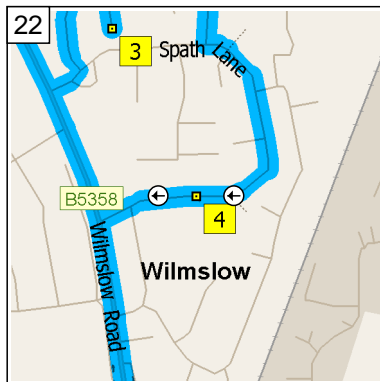

18
09:25 15.0 mi
Bear RIGHT (South-East) onto Pickmere Road for 131 yds

19
09:26 15.1 mi
Turn LEFT (East) onto Spath Lane for 142 yds

20
09:26 15.2 mi
Bear RIGHT (South) onto Spath Lane [Cranage Avenue] for 98 yds

21
09:27 15.2 mi
Keep STRAIGHT onto Spath Lane [Christleton Way] for 0.1 mi

22
09:27 15.4 mi
At 17 Spath Lane, Handforth, Wilmslow SK9 3, stay on Spath Lane [Christleton Way] (West) for 142 yds

23
09:27 15.4 mi
Keep STRAIGHT onto Spath Lane for 65 yds

24
09:27 15.5 mi
Turn RIGHT (North) onto B5358 [Wilmslow Road] for 0.3 mi

25
09:29 15.8 mi
At roundabout, take the SECOND exit onto A555 [Manchester Airport Eastern Link Road] for 0.2 mi

26
09:29 16.0 mi
At A555, Handforth, Wilmslow SK9 3, stay on A555 [Manchester Airport Eastern Link Road] (East) for 2.3 mi

27
09:31 18.2 mi
At roundabout, take the SECOND exit onto A5102 [Woodford Road] for 0.3 mi

28
09:32 18.5 mi
At 195 Woodford Rd, Woodford, Stockport SK7 1, stay on A5102 [Woodford Road] (South-East) for 0.2 mi