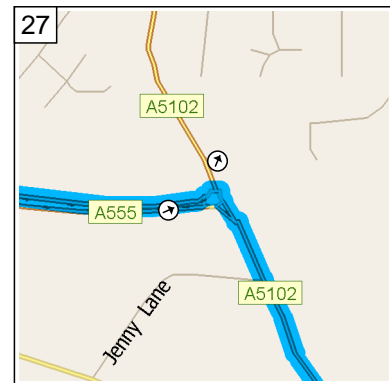

18
09:25 15.0 mi
Bear RIGHT (South-East) onto Pickmere Road for 131 yds

19
09:26 15.1 mi
Turn LEFT (East) onto Spath Lane for 142 yds

20
09:26 15.2 mi
Bear RIGHT (South) onto Spath Lane [Cranage Avenue] for 98 yds

21
09:27 15.2 mi
Keep STRAIGHT onto Spath Lane [Christleton Way] for 0.1 mi

22
09:27 15.4 mi
At 17 Spath Lane, Handforth, Wilmslow SK9 3, stay on Spath Lane [Christleton Way] (West) for 142 yds

23
09:27 15.4 mi
Keep STRAIGHT onto Spath Lane for 65 yds

24
09:27 15.5 mi
Turn RIGHT (North) onto B5358 [Wilmslow Road] for 0.3 mi

25
09:29 15.8 mi
At roundabout, take the SECOND exit onto A555 [Manchester Airport Eastern Link Road] for 0.2 mi

26
09:29 16.0 mi
At A555, Handforth, Wilmslow SK9 3, stay on A555 [Manchester Airport Eastern Link Road] (East) for 2.3 mi

27
09:31 18.2 mi
At roundabout, take the SECOND exit onto A5102 [Woodford Road] for 0.3 mi

28
09:32 18.5 mi
At 195 Woodford Rd, Woodford, Stockport SK7 1, stay on A5102 [Woodford Road] (South-East) for 0.2 mi