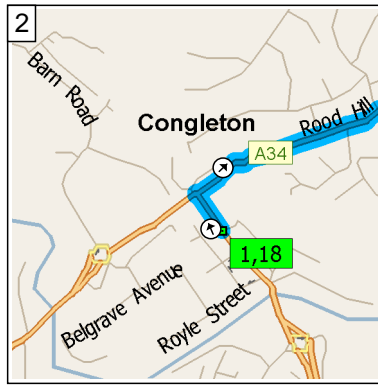

09:00 0.1 mi
Turn RIGHT (North-East) onto A34 [Rood Hill] for 8.0 mi towards A34 / (A536) / Macclesfield / Manchester