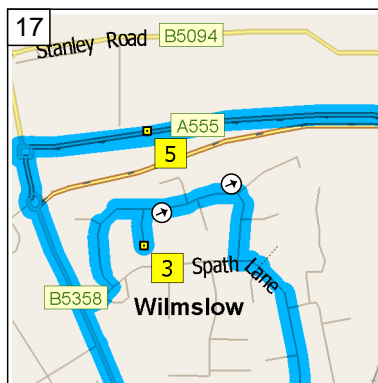

10
09:21 14.1 mi
Bear LEFT (North) onto B5358 [Wilmslow Road] for 0.5 mi

11
09:22 14.6 mi
Turn RIGHT (East) onto Spath Lane for 76 yds

12
09:23 14.7 mi
Turn LEFT (North-West) onto Pickmere Road [Peacock Way] for 131 yds

13
09:24 14.8 mi
Bear RIGHT (North-East) onto Pickmere Road, then immediately turn RIGHT (South) onto Siddington Road for 174 yds

14
09:25 14.9 mi
At 64 Spath Lane, Handforth, Wilmslow SK9 3, return North on Siddington Road for 76 yds

15
09:25 14.9 mi
Turn RIGHT (East) onto Pickmere Road [Tarvin Way] for 87 yds

16
09:25 15.0 mi
Keep STRAIGHT onto Pickmere Road for 21 yds

17
09:25 15.0 mi
Keep STRAIGHT onto Pickmere Road [Overton Way] for 87 yds

18
09:25 15.0 mi
Bear RIGHT (South-East) onto Pickmere Road for 131 yds

19
09:26 15.1 mi
Turn LEFT (East) onto Spath Lane for 142 yds

20
09:26 15.2 mi
Bear RIGHT (South) onto Spath Lane [Cranage Avenue] for 98 yds