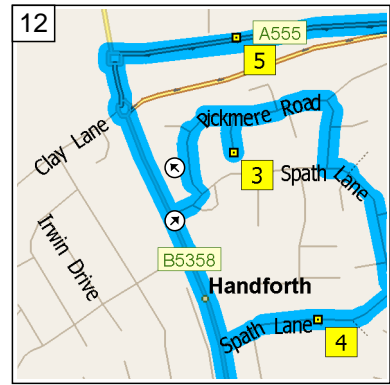

09:17 13.0 mi
 Keep STRAIGHT onto Manchester Road for 0.3 mi

09:18 13.3 mi
 At 113 Manchester Rd, Wilmslow SK9 2, stay on Manchester Road (North) for 0.6 mi

09:20 13.9 mi
 Road name changes to Wilmslow Road for 0.3 mi

10
09:21 14.1 mi
Bear LEFT (North) onto B5358 [Wilmslow Road] for 0.5 mi

11
09:22 14.6 mi
Turn RIGHT (East) onto Spath Lane for 76 yds

12
09:23 14.7 mi
Turn LEFT (North-West) onto Pickmere Road [Peacock Way] for 131 yds

13
09:24 14.8 mi
Bear RIGHT (North-East) onto Pickmere Road, then immediately turn RIGHT (South) onto Siddington Road for 174 yds

14
09:25 14.9 mi
At 64 Spath Lane, Handforth, Wilmslow SK9 3, return North on Siddington Road for 76 yds

Route segment details

From	To	Method	Distance	Driving time
Congleton	113 Manchester Rd, ...	Quickest	13.3 miles	18 minutes
113 Manchester Rd, ...	64 Spath Lane, Han...	Quickest	1.6 miles	6 minutes
64 Spath Lane, Han...	17 Spath Lane, Han...	Quickest	863 yards	2 minutes
17 Spath Lane, Han...	A555, Handforth, Wi...	Quickest	0.6 miles	1 minute
A555, Handforth, Wi...	195 Woodford Rd, ...	Quickest	2.5 miles	2 minutes
195 Woodford Rd, ...	Chester Rd, Poynto...	Quickest	0.5 miles	1 minute
Chester Rd, Poynto...	22 A5149, Poynton, ...	Quickest	1.2 miles	3 minutes
22 A5149, Poynton, ...	10 A523, Poynton, S...	Quickest	415 yards	Less than 1 minute
10 A523, Poynton, S...	A523, Poynton, Stoc...	Quickest	874 yards	1 minute
A523, Poynton, Stoc...	A523, Prestbury, Ma...	Quickest	3.7 miles	6 minutes
A523, Prestbury, Ma...	64 A538, Prestbury, ...	Quickest	667 yards	1 minute
64 A538, Prestbury, ...	A538, Prestbury, Ma...	Quickest	1.1 miles	2 minutes
A538, Prestbury, Ma...	6 Macclesfield Rd, P...	Quickest	623 yards	1 minute
6 Macclesfield Rd, P...	105 Macclesfield Rd...	Quickest	0.9 miles	2 minutes
105 Macclesfield Rd...	87 Prestbury Rd, Ma...	Quickest	1.2 miles	3 minutes
87 Prestbury Rd, Ma...	3 Brooklands Ave, M...	Quickest	0.7 miles	1 minute
3 Brooklands Ave, M...	Congleton	Quickest	7.2 miles	12 minutes