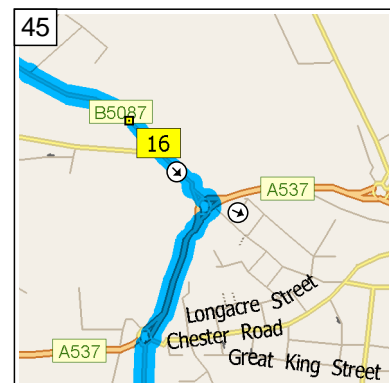

09:46 25.0 mi
At 64 A538, Prestbury, Macclesfield SK10 4, stay on A538 [Heybridge Lane] (West) for 1.1 mi

09:49 26.1 mi
At A538, Prestbury, Macclesfield SK10 4, stay on A538 [New Road] (West) for 0.2 mi

09:49 26.3 mi
Bear LEFT (South) onto Macclesfield Road for 0.2 mi

09:50 26.5 mi
At 6 Macclesfield Rd, Prestbury, Macclesfield SK10 4, stay on Macclesfield Road (South) for 0.9 mi

09:53 27.4 mi
At 105 Macclesfield Rd, Prestbury, Macclesfield SK10 4, stay on Macclesfield Road (South) for 131 yds

09:53 27.4 mi
Bear LEFT (South-East) onto B5087 [Prestbury Road] for 1.1 mi

09:56 28.5 mi
At 87 Prestbury Rd, Macclesfield SK10 3, stay on B5087 [Prestbury Road] (East) for 0.1 mi

09:57 28.6 mi
At roundabout, take the SECOND exit onto A537 [Cumberland Street] for 0.2 mi

09:57 28.8 mi
 At roundabout, take the SECOND exit onto B5088 [Oxford Road] for 0.4 mi

09:58 29.2 mi
 At 3 Brooklands Ave, Macclesfield SK11 8, stay on B5088 [Oxford Road] (South) for 0.2 mi

09:59 29.4 mi
 Bear RIGHT (South) onto A536 [Congleton Road] for 6.4 mi