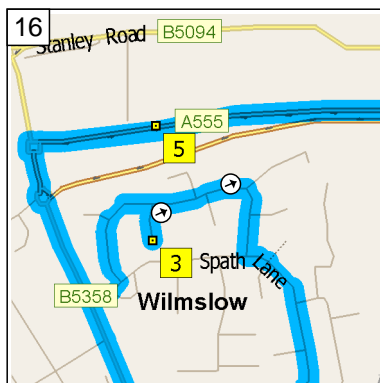

13
09:24 14.8 mi
Bear RIGHT (North-East) onto Pickmere Road, then immediately turn RIGHT (South) onto Siddington Road for 174 yds

16
09:25 15.0 mi
Keep STRAIGHT onto Pickmere Road for 21 yds