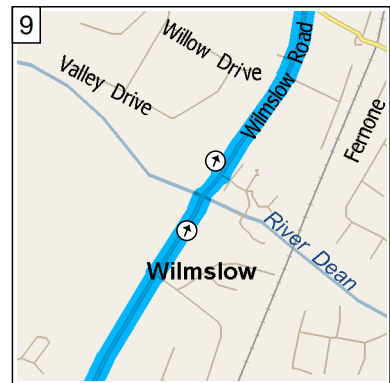

09:15 11.2 mi
 At roundabout, take the SECOND exit onto A34 [Handforth by Pass] for 1.4 mi

09:16 12.6 mi
 At roundabout, take the FIRST exit onto A538 for 0.2 mi

09:17 12.7 mi
 At roundabout, take the THIRD exit onto B5166 [Manchester Road] for 0.3 mi

09:17 13.0 mi
 Keep STRAIGHT onto Manchester Road for 0.3 mi

09:18 13.3 mi
 At 113 Manchester Rd, Wilmslow SK9 2, stay on Manchester Road (North) for 0.6 mi

09:20 13.9 mi
 Road name changes to Wilmslow Road for 0.3 mi

10
09:21 14.1 mi
Bear LEFT (North) onto B5358 [Wilmslow Road] for 0.5 mi

11
09:22 14.6 mi
Turn RIGHT (East) onto Spath Lane for 76 yds

12
09:23 14.7 mi
Turn LEFT (North-West) onto Pickmere Road [Peacock Way] for 131 yds

13
09:24 14.8 mi
Bear RIGHT (North-East) onto Pickmere Road, then immediately turn RIGHT (South) onto Siddington Road for 174 yds

14
09:25 14.9 mi
At 64 Spath Lane, Handforth, Wilmslow SK9 3, return North on Siddington Road for 76 yds