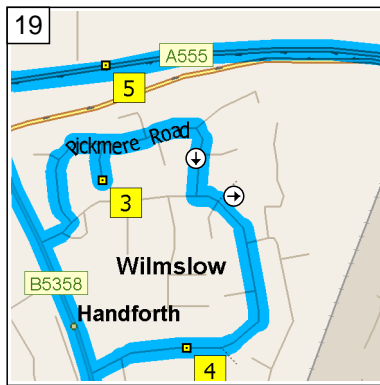

13
09:24 14.8 mi
Bear RIGHT (North-East) onto Pickmere Road, then immediately turn RIGHT (South) onto Siddington Road for 174 yds

14
09:25 14.9 mi
At 64 Spath Lane, Handforth, Wilmslow SK9 3, return North on Siddington Road for 76 yds

15
09:25 14.9 mi
Turn RIGHT (East) onto Pickmere Road [Tarvin Way] for 87 yds

16
09:25 15.0 mi
Keep STRAIGHT onto Pickmere Road for 21 yds

17
09:25 15.0 mi
Keep STRAIGHT onto Pickmere Road [Overton Way] for 87 yds

18
09:25 15.0 mi
Bear RIGHT (South-East) onto Pickmere Road for 131 yds

19
09:26 15.1 mi
Turn LEFT (East) onto Spath Lane for 142 yds

20
09:26 15.2 mi
Bear RIGHT (South) onto Spath Lane [Cranage Avenue] for 98 yds

21
09:27 15.2 mi
Keep STRAIGHT onto Spath Lane [Christleton Way] for 0.1 mi

22
09:27 15.4 mi
At 17 Spath Lane, Handforth, Wilmslow SK9 3, stay on Spath Lane [Christleton Way] (West) for 142 yds

23
09:27 15.4 mi
Keep STRAIGHT onto Spath Lane for 65 yds