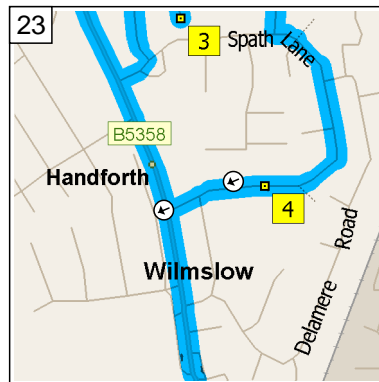

18
09:25 15.0 mi
Bear RIGHT (South-East) onto Pickmere Road for 131 yds

19
09:26 15.1 mi
Turn LEFT (East) onto Spath Lane for 142 yds

20
09:26 15.2 mi
Bear RIGHT (South) onto Spath Lane [Cranage Avenue] for 98 yds

21
09:27 15.2 mi
Keep STRAIGHT onto Spath Lane [Christleton Way] for 0.1 mi

22
09:27 15.4 mi
At 17 Spath Lane, Handforth, Wilmslow SK9 3, stay on Spath Lane [Christleton Way] (West) for 142 yds

23
09:27 15.4 mi
Keep STRAIGHT onto Spath Lane for 65 yds

24
09:27 15.5 mi
Turn RIGHT (North) onto B5358 [Wilmslow Road] for 0.3 mi

25
09:29 15.8 mi
At roundabout, take the SECOND exit onto A555 [Manchester Airport Eastern Link Road] for 0.2 mi

26
09:29 16.0 mi
At A555, Handforth, Wilmslow SK9 3, stay on A555 [Manchester Airport Eastern Link Road] (East) for 2.3 mi

27
09:31 18.2 mi
At roundabout, take the SECOND exit onto A5102 [Woodford Road] for 0.3 mi

28
09:32 18.5 mi
At 195 Woodford Rd, Woodford, Stockport SK7 1, stay on A5102 [Woodford Road] (South-East) for 0.2 mi