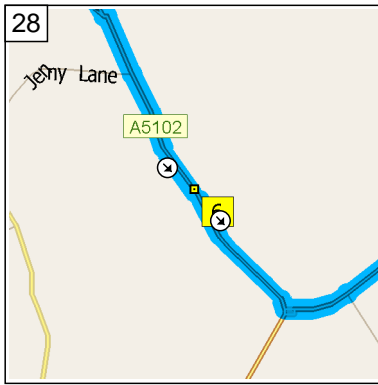

21
09:27 15.2 mi
Keep STRAIGHT onto Spath Lane [Christleton Way] for 0.1 mi

22
09:27 15.4 mi
At 17 Spath Lane, Handforth, Wilmslow SK9 3, stay on Spath Lane [Christleton Way] (West) for 142 yds

23
09:27 15.4 mi
Keep STRAIGHT onto Spath Lane for 65 yds

24
09:27 15.5 mi
Turn RIGHT (North) onto B5358 [Wilmslow Road] for 0.3 mi

25
09:29 15.8 mi
At roundabout, take the SECOND exit onto A555 [Manchester Airport Eastern Link Road] for 0.2 mi

26
09:29 16.0 mi
At A555, Handforth, Wilmslow SK9 3, stay on A555 [Manchester Airport Eastern Link Road] (East) for 2.3 mi

27
09:31 18.2 mi
At roundabout, take the SECOND exit onto A5102 [Woodford Road] for 0.3 mi

28
09:32 18.5 mi
At 195 Woodford Rd, Woodford, Stockport SK7 1, stay on A5102 [Woodford Road] (South-East) for 0.2 mi