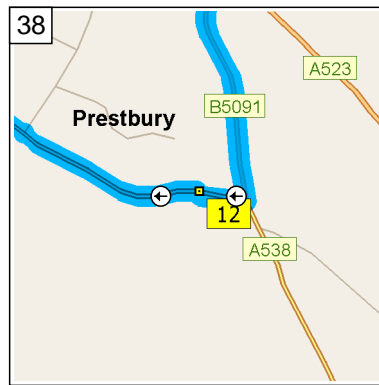

29
09:32 18.7 mi
At roundabout, take the FIRST exit onto A5149 [Chester Road] for 0.4 mi

30
09:33 19.0 mi
At Chester Rd, Poynton, Stockport SK12 1, stay on A5149 [Chester Road] (North-East) for 1.2 mi

31
09:36 20.2 mi
At 22 A5149, Poynton, Stockport SK12 1, stay on A5149 [Chester Road] (East) for 174 yds

32
09:37 20.3 mi
Turn RIGHT (South) onto A523 [London Road South] for 0.1 mi

33
09:37 20.5 mi
At 10 A523, Poynton, Stockport SK12 1, stay on A523 [London Road South] (South) for 0.5 mi

34
09:38 21.0 mi
At A523, Poynton, Stockport SK12 1, stay on A523 [Hope Green Way] (South) for 3.7 mi

35
09:45 24.7 mi
At A523, Prestbury, Macclesfield SK10 4, stay on A523 [London Road] (East) for 43 yds

36
09:45 24.7 mi
At roundabout, take the THIRD exit onto B5091 [London Road] for 0.3 mi

09:45 25.0 mi
Turn RIGHT (West) onto A538 [Heybridge Lane] for 98 yds

09:46 25.0 mi
At 64 A538, Prestbury, Macclesfield SK10 4, stay on A538 [Heybridge Lane] (West) for 1.1 mi

09:49 26.1 mi
At A538, Prestbury, Macclesfield SK10 4, stay on A538 [New Road] (West) for 0.2 mi