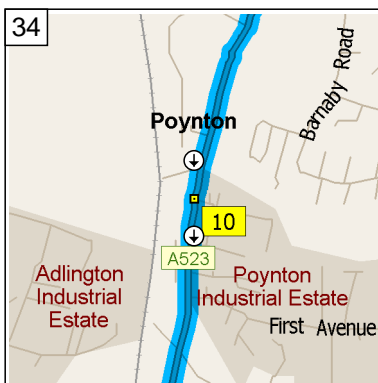

24
09:27 15.5 mi
Turn RIGHT (North) onto B5358 [Wilmslow Road] for 0.3 mi

25
09:29 15.8 mi
At roundabout, take the SECOND exit onto A555 [Manchester Airport Eastern Link Road] for 0.2 mi

26
09:29 16.0 mi
At A555, Handforth, Wilmslow SK9 3, stay on A555 [Manchester Airport Eastern Link Road] (East) for 2.3 mi

27
09:31 18.2 mi
At roundabout, take the SECOND exit onto A5102 [Woodford Road] for 0.3 mi

28
09:32 18.5 mi
At 195 Woodford Rd, Woodford, Stockport SK7 1, stay on A5102 [Woodford Road] (South-East) for 0.2 mi

29
09:32 18.7 mi
At roundabout, take the FIRST exit onto A5149 [Chester Road] for 0.4 mi

30
09:33 19.0 mi
At Chester Rd, Poynton, Stockport SK12 1, stay on A5149 [Chester Road] (North-East) for 1.2 mi

31
09:36 20.2 mi
At 22 A5149, Poynton, Stockport SK12 1, stay on A5149 [Chester Road] (East) for 174 yds

32
09:37 20.3 mi
Turn RIGHT (South) onto A523 [London Road South] for 0.1 mi

33
09:37 20.5 mi
At 10 A523, Poynton, Stockport SK12 1, stay on A523 [London Road South] (South) for 0.5 mi

34
09:38 21.0 mi
At A523, Poynton, Stockport SK12 1, stay on A523 [Hope Green Way] (South) for 3.7 mi