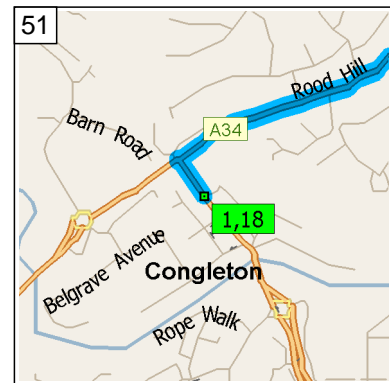

09:53 27.4 mi
Bear LEFT (South-East) onto B5087 [Prestbury Road] for 1.1 mi

09:56 28.5 mi
At 87 Prestbury Rd, Macclesfield SK10 3, stay on B5087 [Prestbury Road] (East) for 0.1 mi

09:57 28.6 mi
At roundabout, take the SECOND exit onto A537 [Cumberland Street] for 0.2 mi

09:57 28.8 mi
 At roundabout, take the SECOND exit onto B5088 [Oxford Road] for 0.4 mi

09:58 29.2 mi
 At 3 Brooklands Ave, Macclesfield SK11 8, stay on B5088 [Oxford Road] (South) for 0.2 mi

09:59 29.4 mi
 Bear RIGHT (South) onto A536 [Congleton Road] for 6.4 mi

10:09 35.8 mi
 Road name changes to A34 [Macclesfield Road] for 0.6 mi

10:10 36.4 mi
 Turn LEFT (South) onto A54 [Rood Hill] for 98 yds towards A34 / (M6) / (A534) / (A54) / Holmes Chapel / Nantwich / Newcastle

10:10 36.4 mi
 Arrive Congleton

Route summary

Total journey cost	£6.40
Driving distance	36.4 miles
Trip duration	1 hour, 10 minutes
Driving time	1 hour, 10 minutes
Crow's flight distance between all stops	32.0 miles