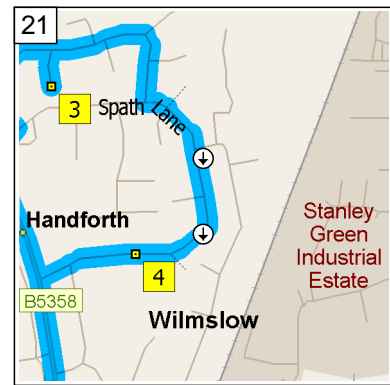

15
09:25 14.9 mi
Turn RIGHT (East) onto Pickmere Road [Tarvin Way] for 87 yds

16
09:25 15.0 mi
Keep STRAIGHT onto Pickmere Road for 21 yds

17
09:25 15.0 mi
Keep STRAIGHT onto Pickmere Road [Overton Way] for 87 yds

18
09:25 15.0 mi
Bear RIGHT (South-East) onto Pickmere Road for 131 yds

19
09:26 15.1 mi
Turn LEFT (East) onto Spath Lane for 142 yds

20
09:26 15.2 mi
Bear RIGHT (South) onto Spath Lane [Cranage Avenue] for 98 yds

21
09:27 15.2 mi
Keep STRAIGHT onto Spath Lane [Christleton Way] for 0.1 mi

22
09:27 15.4 mi
At 17 Spath Lane, Handforth, Wilmslow SK9 3, stay on Spath Lane [Christleton Way] (West) for 142 yds

23
09:27 15.4 mi
Keep STRAIGHT onto Spath Lane for 65 yds

Route segment details

From	To	Method	Distance	Driving time
Congleton	113 Manchester Rd, ...	Quickest	13.3 miles	18 minutes
113 Manchester Rd, ...	64 Spath Lane, Han...	Quickest	1.6 miles	6 minutes
64 Spath Lane, Han...	17 Spath Lane, Han...	Quickest	863 yards	2 minutes
17 Spath Lane, Han...	A555, Handforth, Wi...	Quickest	0.6 miles	1 minute
A555, Handforth, Wi...	195 Woodford Rd, ...	Quickest	2.5 miles	2 minutes
195 Woodford Rd, ...	Chester Rd, Poynto...	Quickest	0.5 miles	1 minute
Chester Rd, Poynto...	22 A5149, Poynton, ...	Quickest	1.2 miles	3 minutes
22 A5149, Poynton, ...	10 A523, Poynton, S...	Quickest	415 yards	Less than 1 minute
10 A523, Poynton, S...	A523, Poynton, Stoc...	Quickest	874 yards	1 minute
A523, Poynton, Stoc...	A523, Prestbury, Ma...	Quickest	3.7 miles	6 minutes
A523, Prestbury, Ma...	64 A538, Prestbury, ...	Quickest	667 yards	1 minute
64 A538, Prestbury, ...	A538, Prestbury, Ma...	Quickest	1.1 miles	2 minutes
A538, Prestbury, Ma...	6 Macclesfield Rd, P...	Quickest	623 yards	1 minute
6 Macclesfield Rd, P...	105 Macclesfield Rd...	Quickest	0.9 miles	2 minutes
105 Macclesfield Rd...	87 Prestbury Rd, Ma...	Quickest	1.2 miles	3 minutes
87 Prestbury Rd, Ma...	3 Brooklands Ave, M...	Quickest	0.7 miles	1 minute
3 Brooklands Ave, M...	Congleton	Quickest	7.2 miles	12 minutes