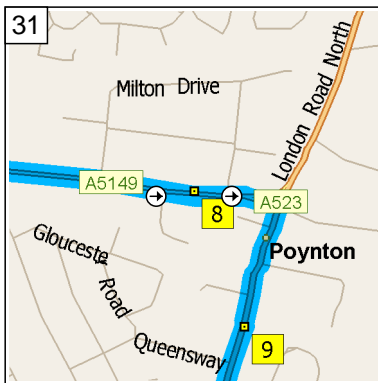

24
09:27 15.5 mi
Turn RIGHT (North) onto B5358 [Wilmslow Road] for 0.3 mi

25
09:29 15.8 mi
At roundabout, take the SECOND exit onto A555 [Manchester Airport Eastern Link Road] for 0.2 mi

26
09:29 16.0 mi
At A555, Handforth, Wilmslow SK9 3, stay on A555 [Manchester Airport Eastern Link Road] (East) for 2.3 mi

27
09:31 18.2 mi
At roundabout, take the SECOND exit onto A5102 [Woodford Road] for 0.3 mi

28
09:32 18.5 mi
At 195 Woodford Rd, Woodford, Stockport SK7 1, stay on A5102 [Woodford Road] (South-East) for 0.2 mi

29
09:32 18.7 mi
At roundabout, take the FIRST exit onto A5149 [Chester Road] for 0.4 mi

30
09:33 19.0 mi
At Chester Rd, Poynton, Stockport SK12 1, stay on A5149 [Chester Road] (North-East) for 1.2 mi

31
09:36 20.2 mi
At 22 A5149, Poynton, Stockport SK12 1, stay on A5149 [Chester Road] (East) for 174 yds

32
09:37 20.3 mi
Turn RIGHT (South) onto A523 [London Road South] for 0.1 mi

33
09:37 20.5 mi
At 10 A523, Poynton, Stockport SK12 1, stay on A523 [London Road South] (South) for 0.5 mi

34
09:38 21.0 mi
At A523, Poynton, Stockport SK12 1, stay on A523 [Hope Green Way] (South) for 3.7 mi