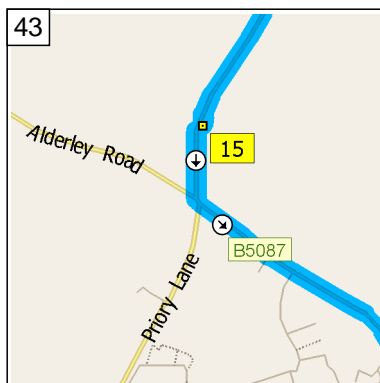

09:46 25.0 mi
At 64 A538, Prestbury, Macclesfield SK10 4, stay on A538 [Heybridge Lane] (West) for 1.1 mi

09:49 26.1 mi
At A538, Prestbury, Macclesfield SK10 4, stay on A538 [New Road] (West) for 0.2 mi

09:49 26.3 mi
Bear LEFT (South) onto Macclesfield Road for 0.2 mi

09:50 26.5 mi
At 6 Macclesfield Rd, Prestbury, Macclesfield SK10 4, stay on Macclesfield Road (South) for 0.9 mi

09:53 27.4 mi
At 105 Macclesfield Rd, Prestbury, Macclesfield SK10 4, stay on Macclesfield Road (South) for 131 yds

09:53 27.4 mi
Bear LEFT (South-East) onto B5087 [Prestbury Road] for 1.1 mi

09:56 28.5 mi
At 87 Prestbury Rd, Macclesfield SK10 3, stay on B5087 [Prestbury Road] (East) for 0.1 mi

09:57 28.6 mi
At roundabout, take the SECOND exit onto A537 [Cumberland Street] for 0.2 mi

09:57 28.8 mi
 At roundabout, take the SECOND exit onto B5088 [Oxford Road] for 0.4 mi

09:58 29.2 mi
 At 3 Brooklands Ave, Macclesfield SK11 8, stay on B5088 [Oxford Road] (South) for 0.2 mi

09:59 29.4 mi
 Bear RIGHT (South) onto A536 [Congleton Road] for 6.4 mi