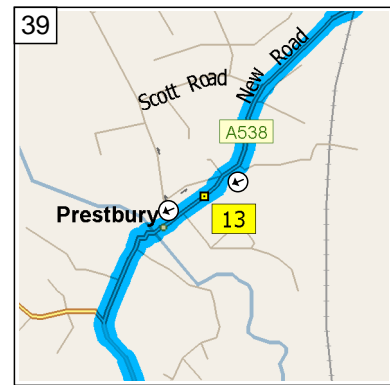

32
09:37 20.3 mi
Turn RIGHT (South) onto A523 [London Road South] for 0.1 mi

33
09:37 20.5 mi
At 10 A523, Poynton, Stockport SK12 1, stay on A523 [London Road South] (South) for 0.5 mi

34
09:38 21.0 mi
At A523, Poynton, Stockport SK12 1, stay on A523 [Hope Green Way] (South) for 3.7 mi

35
09:45 24.7 mi
At A523, Prestbury, Macclesfield SK10 4, stay on A523 [London Road] (East) for 43 yds

36
09:45 24.7 mi
At roundabout, take the THIRD exit onto B5091 [London Road] for 0.3 mi

09:45 25.0 mi
Turn RIGHT (West) onto A538 [Heybridge Lane] for 98 yds

09:46 25.0 mi
At 64 A538, Prestbury, Macclesfield SK10 4, stay on A538 [Heybridge Lane] (West) for 1.1 mi

09:49 26.1 mi
At A538, Prestbury, Macclesfield SK10 4, stay on A538 [New Road] (West) for 0.2 mi

09:53 27.4 mi
Bear LEFT (South-East) onto B5087 [Prestbury Road] for 1.1 mi

09:56 28.5 mi
At 87 Prestbury Rd, Macclesfield SK10 3, stay on B5087 [Prestbury Road] (East) for 0.1 mi

09:57 28.6 mi
At roundabout, take the SECOND exit onto A537 [Cumberland Street] for 0.2 mi