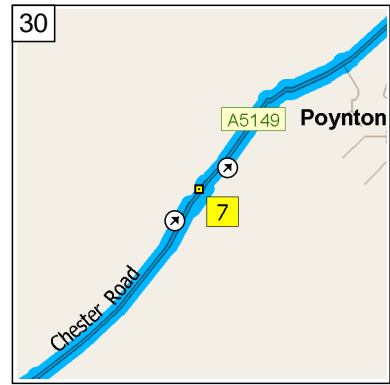

30
09:33 19.0 mi
At Chester Rd, Poynton, Stockport SK12 1, stay on A5149 [Chester Road] (North-East) for 1.2 mi