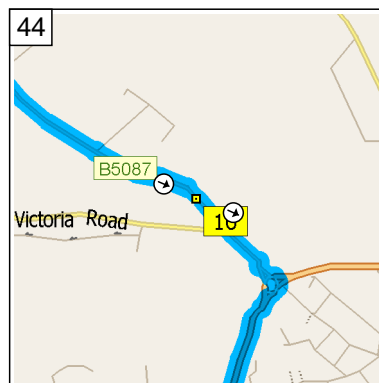

09:46 25.0 mi
At 64 A538, Prestbury, Macclesfield SK10 4, stay on A538 [Heybridge Lane] (West) for 1.1 mi

09:49 26.1 mi
At A538, Prestbury, Macclesfield SK10 4, stay on A538 [New Road] (West) for 0.2 mi

09:49 26.3 mi
Bear LEFT (South) onto Macclesfield Road for 0.2 mi

09:50 26.5 mi
At 6 Macclesfield Rd, Prestbury, Macclesfield SK10 4, stay on Macclesfield Road (South) for 0.9 mi

09:53 27.4 mi
At 105 Macclesfield Rd, Prestbury, Macclesfield SK10 4, stay on Macclesfield Road (South) for 131 yds

09:53 27.4 mi
Bear LEFT (South-East) onto B5087 [Prestbury Road] for 1.1 mi

09:56 28.5 mi
At 87 Prestbury Rd, Macclesfield SK10 3, stay on B5087 [Prestbury Road] (East) for 0.1 mi

09:57 28.6 mi
At roundabout, take the SECOND exit onto A537 [Cumberland Street] for 0.2 mi

09:57 28.8 mi
 At roundabout, take the SECOND exit onto B5088 [Oxford Road] for 0.4 mi

09:58 29.2 mi
 At 3 Brooklands Ave, Macclesfield SK11 8, stay on B5088 [Oxford Road] (South) for 0.2 mi

09:59 29.4 mi
 Bear RIGHT (South) onto A536 [Congleton Road] for 6.4 mi