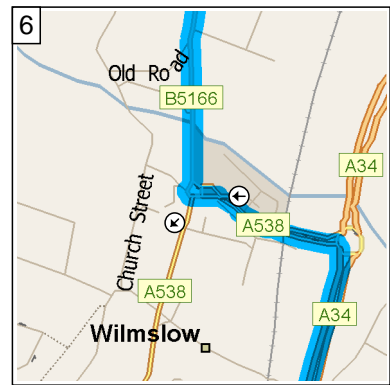

09:17 12.7 mi
At roundabout, take the THIRD exit onto B5166 [Manchester Road] for 0.3 mi