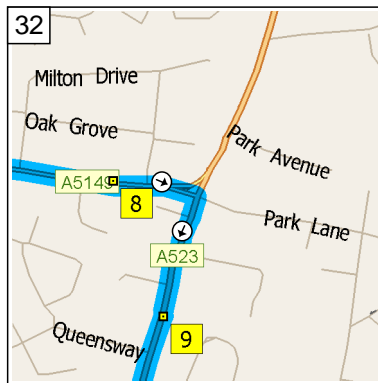

24
09:27 15.5 mi
Turn RIGHT (North) onto B5358 [Wilmslow Road] for 0.3 mi

25
09:29 15.8 mi
At roundabout, take the SECOND exit onto A555 [Manchester Airport Eastern Link Road] for 0.2 mi

26
09:29 16.0 mi
At A555, Handforth, Wilmslow SK9 3, stay on A555 [Manchester Airport Eastern Link Road] (East) for 2.3 mi

27
09:31 18.2 mi
At roundabout, take the SECOND exit onto A5102 [Woodford Road] for 0.3 mi

28
09:32 18.5 mi
At 195 Woodford Rd, Woodford, Stockport SK7 1, stay on A5102 [Woodford Road] (South-East) for 0.2 mi

29
09:32 18.7 mi
At roundabout, take the FIRST exit onto A5149 [Chester Road] for 0.4 mi

30
09:33 19.0 mi
At Chester Rd, Poynton, Stockport SK12 1, stay on A5149 [Chester Road] (North-East) for 1.2 mi

31
09:36 20.2 mi
At 22 A5149, Poynton, Stockport SK12 1, stay on A5149 [Chester Road] (East) for 174 yds

32
09:37 20.3 mi
Turn RIGHT (South) onto A523 [London Road South] for 0.1 mi

33
09:37 20.5 mi
At 10 A523, Poynton, Stockport SK12 1, stay on A523 [London Road South] (South) for 0.5 mi

34
09:38 21.0 mi
At A523, Poynton, Stockport SK12 1, stay on A523 [Hope Green Way] (South) for 3.7 mi