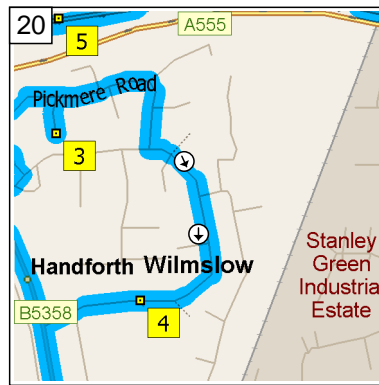

15
09:25 14.9 mi
Turn RIGHT (East) onto Pickmere Road [Tarvin Way] for 87 yds

16
09:25 15.0 mi
Keep STRAIGHT onto Pickmere Road for 21 yds

17
09:25 15.0 mi
Keep STRAIGHT onto Pickmere Road [Overton Way] for 87 yds

18
09:25 15.0 mi
Bear RIGHT (South-East) onto Pickmere Road for 131 yds

19
09:26 15.1 mi
Turn LEFT (East) onto Spath Lane for 142 yds

20
09:26 15.2 mi
Bear RIGHT (South) onto Spath Lane [Cranage Avenue] for 98 yds

21
09:27 15.2 mi
Keep STRAIGHT onto Spath Lane [Christleton Way] for 0.1 mi

22
09:27 15.4 mi
At 17 Spath Lane, Handforth, Wilmslow SK9 3, stay on Spath Lane [Christleton Way] (West) for 142 yds

23
09:27 15.4 mi
Keep STRAIGHT onto Spath Lane for 65 yds