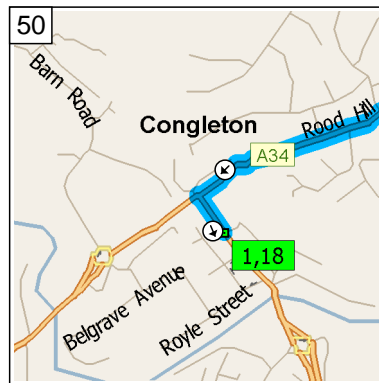

09:53 27.4 mi
Bear LEFT (South-East) onto B5087 [Prestbury Road] for 1.1 mi

09:56 28.5 mi
At 87 Prestbury Rd, Macclesfield SK10 3, stay on B5087 [Prestbury Road] (East) for 0.1 mi

09:57 28.6 mi
At roundabout, take the SECOND exit onto A537 [Cumberland Street] for 0.2 mi

09:57 28.8 mi
 At roundabout, take the SECOND exit onto B5088 [Oxford Road] for 0.4 mi

09:58 29.2 mi
 At 3 Brooklands Ave, Macclesfield SK11 8, stay on B5088 [Oxford Road] (South) for 0.2 mi

09:59 29.4 mi
 Bear RIGHT (South) onto A536 [Congleton Road] for 6.4 mi

10:09 35.8 mi
 Road name changes to A34 [Macclesfield Road] for 0.6 mi

10:10 36.4 mi
 Turn LEFT (South) onto A54 [Rood Hill] for 98 yds towards A34 / (M6) / (A534) / (A54) / Holmes Chapel / Nantwich / Newcastle

10:10 36.4 mi
 Arrive Congleton

Route summary

Total journey cost	£6.40
Driving distance	36.4 miles
Trip duration	1 hour, 10 minutes
Driving time	1 hour, 10 minutes
Crow's flight distance between all stops	32.0 miles