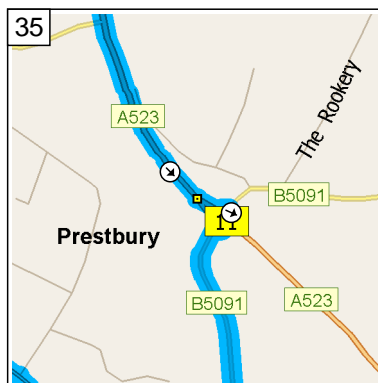

27
09:31 18.2 mi
At roundabout, take the SECOND exit onto A5102 [Woodford Road] for 0.3 mi

28
09:32 18.5 mi
At 195 Woodford Rd, Woodford, Stockport SK7 1, stay on A5102 [Woodford Road] (South-East) for 0.2 mi

29
09:32 18.7 mi
At roundabout, take the FIRST exit onto A5149 [Chester Road] for 0.4 mi

30
09:33 19.0 mi
At Chester Rd, Poynton, Stockport SK12 1, stay on A5149 [Chester Road] (North-East) for 1.2 mi

31
09:36 20.2 mi
At 22 A5149, Poynton, Stockport SK12 1, stay on A5149 [Chester Road] (East) for 174 yds

32
09:37 20.3 mi
Turn RIGHT (South) onto A523 [London Road South] for 0.1 mi

33
09:37 20.5 mi
At 10 A523, Poynton, Stockport SK12 1, stay on A523 [London Road South] (South) for 0.5 mi

34
09:38 21.0 mi
At A523, Poynton, Stockport SK12 1, stay on A523 [Hope Green Way] (South) for 3.7 mi

35
09:45 24.7 mi
At A523, Prestbury, Macclesfield SK10 4, stay on A523 [London Road] (East) for 43 yds

36
09:45 24.7 mi
At roundabout, take the THIRD exit onto B5091 [London Road] for 0.3 mi

09:45 25.0 mi
Turn RIGHT (West) onto A538 [Heybridge Lane] for 98 yds