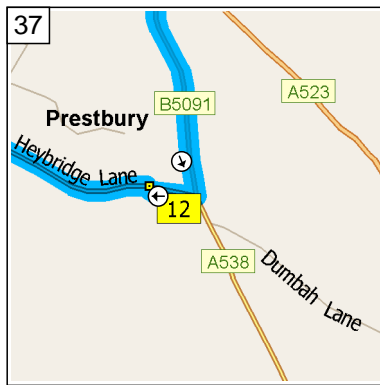

29
09:32 18.7 mi
At roundabout, take the FIRST exit onto A5149 [Chester Road] for 0.4 mi

30
09:33 19.0 mi
At Chester Rd, Poynton, Stockport SK12 1, stay on A5149 [Chester Road] (North-East) for 1.2 mi

31
09:36 20.2 mi
At 22 A5149, Poynton, Stockport SK12 1, stay on A5149 [Chester Road] (East) for 174 yds

32
09:37 20.3 mi
Turn RIGHT (South) onto A523 [London Road South] for 0.1 mi

33
09:37 20.5 mi
At 10 A523, Poynton, Stockport SK12 1, stay on A523 [London Road South] (South) for 0.5 mi

34
09:38 21.0 mi
At A523, Poynton, Stockport SK12 1, stay on A523 [Hope Green Way] (South) for 3.7 mi

35
09:45 24.7 mi
At A523, Prestbury, Macclesfield SK10 4, stay on A523 [London Road] (East) for 43 yds

36
09:45 24.7 mi
At roundabout, take the THIRD exit onto B5091 [London Road] for 0.3 mi

09:45 25.0 mi
Turn RIGHT (West) onto A538 [Heybridge Lane] for 98 yds

09:46 25.0 mi
At 64 A538, Prestbury, Macclesfield SK10 4, stay on A538 [Heybridge Lane] (West) for 1.1 mi

09:49 26.1 mi
At A538, Prestbury, Macclesfield SK10 4, stay on A538 [New Road] (West) for 0.2 mi