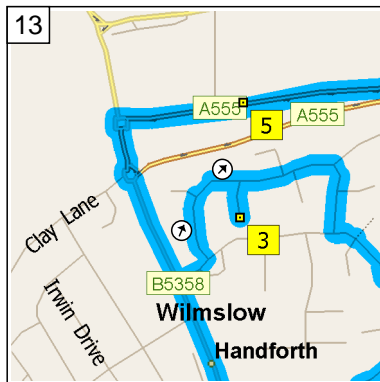

09:17 13.0 mi
 Keep STRAIGHT onto Manchester Road for 0.3 mi

09:18 13.3 mi
 At 113 Manchester Rd, Wilmslow SK9 2, stay on Manchester Road (North) for 0.6 mi

09:20 13.9 mi
 Road name changes to Wilmslow Road for 0.3 mi

10
09:21 14.1 mi
Bear LEFT (North) onto B5358 [Wilmslow Road] for 0.5 mi

11
09:22 14.6 mi
Turn RIGHT (East) onto Spath Lane for 76 yds

12
09:23 14.7 mi
Turn LEFT (North-West) onto Pickmere Road [Peacock Way] for 131 yds

13
09:24 14.8 mi
Bear RIGHT (North-East) onto Pickmere Road, then immediately turn RIGHT (South) onto Siddington Road for 174 yds

14
09:25 14.9 mi
At 64 Spath Lane, Handforth, Wilmslow SK9 3, return North on Siddington Road for 76 yds

Route segment details

From	To	Method	Distance	Driving time
Congleton	113 Manchester Rd, ...	Quickest	13.3 miles	18 minutes
113 Manchester Rd, ...	64 Spath Lane, Han...	Quickest	1.6 miles	6 minutes
64 Spath Lane, Han...	17 Spath Lane, Han...	Quickest	863 yards	2 minutes
17 Spath Lane, Han...	A555, Handforth, Wi...	Quickest	0.6 miles	1 minute
A555, Handforth, Wi...	195 Woodford Rd, ...	Quickest	2.5 miles	2 minutes
195 Woodford Rd, ...	Chester Rd, Poynto...	Quickest	0.5 miles	1 minute
Chester Rd, Poynto...	22 A5149, Poynton, ...	Quickest	1.2 miles	3 minutes
22 A5149, Poynton, ...	10 A523, Poynton, S...	Quickest	415 yards	Less than 1 minute
10 A523, Poynton, S...	A523, Poynton, Stoc...	Quickest	874 yards	1 minute
A523, Poynton, Stoc...	A523, Prestbury, Ma...	Quickest	3.7 miles	6 minutes
A523, Prestbury, Ma...	64 A538, Prestbury, ...	Quickest	667 yards	1 minute
64 A538, Prestbury, ...	A538, Prestbury, Ma...	Quickest	1.1 miles	2 minutes
A538, Prestbury, Ma...	6 Macclesfield Rd, P...	Quickest	623 yards	1 minute
6 Macclesfield Rd, P...	105 Macclesfield Rd...	Quickest	0.9 miles	2 minutes
105 Macclesfield Rd...	87 Prestbury Rd, Ma...	Quickest	1.2 miles	3 minutes
87 Prestbury Rd, Ma...	3 Brooklands Ave, M...	Quickest	0.7 miles	1 minute
3 Brooklands Ave, M...	Congleton	Quickest	7.2 miles	12 minutes