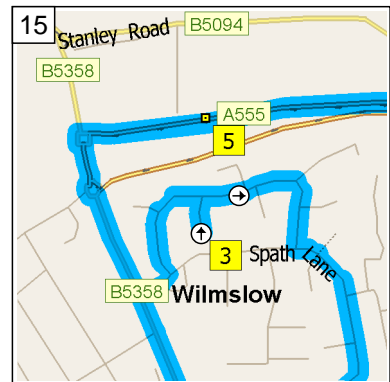

10
09:21 14.1 mi
Bear LEFT (North) onto B5358 [Wilmslow Road] for 0.5 mi

11
09:22 14.6 mi
Turn RIGHT (East) onto Spath Lane for 76 yds

12
09:23 14.7 mi
Turn LEFT (North-West) onto Pickmere Road [Peacock Way] for 131 yds

13
09:24 14.8 mi
Bear RIGHT (North-East) onto Pickmere Road, then immediately turn RIGHT (South) onto Siddington Road for 174 yds

14
09:25 14.9 mi
At 64 Spath Lane, Handforth, Wilmslow SK9 3, return North on Siddington Road for 76 yds

15
09:25 14.9 mi
Turn RIGHT (East) onto Pickmere Road [Tarvin Way] for 87 yds

16
09:25 15.0 mi
Keep STRAIGHT onto Pickmere Road for 21 yds

17
09:25 15.0 mi
Keep STRAIGHT onto Pickmere Road [Overton Way] for 87 yds

Route segment details

From	To	Method	Distance	Driving time
Congleton	113 Manchester Rd, ...	Quickest	13.3 miles	18 minutes
113 Manchester Rd, ...	64 Spath Lane, Han...	Quickest	1.6 miles	6 minutes
64 Spath Lane, Han...	17 Spath Lane, Han...	Quickest	863 yards	2 minutes
17 Spath Lane, Han...	A555, Handforth, Wi...	Quickest	0.6 miles	1 minute
A555, Handforth, Wi...	195 Woodford Rd, ...	Quickest	2.5 miles	2 minutes
195 Woodford Rd, ...	Chester Rd, Poynto...	Quickest	0.5 miles	1 minute
Chester Rd, Poynto...	22 A5149, Poynton, ...	Quickest	1.2 miles	3 minutes
22 A5149, Poynton, ...	10 A523, Poynton, S...	Quickest	415 yards	Less than 1 minute
10 A523, Poynton, S...	A523, Poynton, Stoc...	Quickest	874 yards	1 minute
A523, Poynton, Stoc...	A523, Prestbury, Ma...	Quickest	3.7 miles	6 minutes
A523, Prestbury, Ma...	64 A538, Prestbury, ...	Quickest	667 yards	1 minute
64 A538, Prestbury, ...	A538, Prestbury, Ma...	Quickest	1.1 miles	2 minutes
A538, Prestbury, Ma...	6 Macclesfield Rd, P...	Quickest	623 yards	1 minute
6 Macclesfield Rd, P...	105 Macclesfield Rd...	Quickest	0.9 miles	2 minutes
105 Macclesfield Rd...	87 Prestbury Rd, Ma...	Quickest	1.2 miles	3 minutes
87 Prestbury Rd, Ma...	3 Brooklands Ave, M...	Quickest	0.7 miles	1 minute
3 Brooklands Ave, M...	Congleton	Quickest	7.2 miles	12 minutes