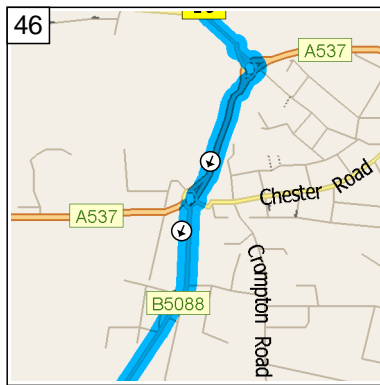

09:46 25.0 mi
At 64 A538, Prestbury, Macclesfield SK10 4, stay on A538 [Heybridge Lane] (West) for 1.1 mi

09:49 26.1 mi
At A538, Prestbury, Macclesfield SK10 4, stay on A538 [New Road] (West) for 0.2 mi

09:49 26.3 mi
Bear LEFT (South) onto Macclesfield Road for 0.2 mi

09:50 26.5 mi
At 6 Macclesfield Rd, Prestbury, Macclesfield SK10 4, stay on Macclesfield Road (South) for 0.9 mi

09:53 27.4 mi
At 105 Macclesfield Rd, Prestbury, Macclesfield SK10 4, stay on Macclesfield Road (South) for 131 yds

09:53 27.4 mi
Bear LEFT (South-East) onto B5087 [Prestbury Road] for 1.1 mi

09:56 28.5 mi
At 87 Prestbury Rd, Macclesfield SK10 3, stay on B5087 [Prestbury Road] (East) for 0.1 mi

09:57 28.6 mi
At roundabout, take the SECOND exit onto A537 [Cumberland Street] for 0.2 mi

09:57 28.8 mi
 At roundabout, take the SECOND exit onto B5088 [Oxford Road] for 0.4 mi

09:58 29.2 mi
 At 3 Brooklands Ave, Macclesfield SK11 8, stay on B5088 [Oxford Road] (South) for 0.2 mi

09:59 29.4 mi
 Bear RIGHT (South) onto A536 [Congleton Road] for 6.4 mi