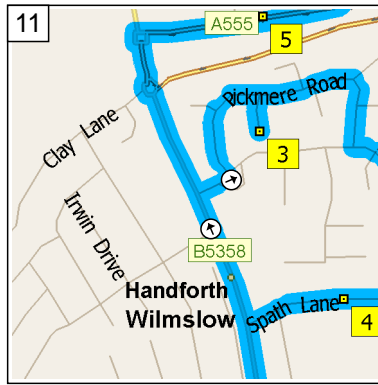

09:17 13.0 mi
 Keep STRAIGHT onto Manchester Road for 0.3 mi

09:18 13.3 mi
 At 113 Manchester Rd, Wilmslow SK9 2, stay on Manchester Road (North) for 0.6 mi

09:20 13.9 mi
 Road name changes to Wilmslow Road for 0.3 mi

10
09:21 14.1 mi
Bear LEFT (North) onto B5358 [Wilmslow Road] for 0.5 mi

11
09:22 14.6 mi
Turn RIGHT (East) onto Spath Lane for 76 yds

12
09:23 14.7 mi
Turn LEFT (North-West) onto Pickmere Road [Peacock Way] for 131 yds

27
09:31 18.2 mi
At roundabout, take the SECOND exit onto A5102 [Woodford Road] for 0.3 mi

28
09:32 18.5 mi
At 195 Woodford Rd, Woodford, Stockport SK7 1, stay on A5102 [Woodford Road] (South-East) for 0.2 mi

Route segment details

From	To	Method	Distance	Driving time
Congleton	113 Manchester Rd, ...	Quickest	13.3 miles	18 minutes
113 Manchester Rd, ...	64 Spath Lane, Han...	Quickest	1.6 miles	6 minutes
64 Spath Lane, Han...	17 Spath Lane, Han...	Quickest	863 yards	2 minutes
17 Spath Lane, Han...	A555, Handforth, Wi...	Quickest	0.6 miles	1 minute
A555, Handforth, Wi...	195 Woodford Rd, ...	Quickest	2.5 miles	2 minutes
195 Woodford Rd, ...	Chester Rd, Poynto...	Quickest	0.5 miles	1 minute
Chester Rd, Poynto...	22 A5149, Poynton, ...	Quickest	1.2 miles	3 minutes
22 A5149, Poynton, ...	10 A523, Poynton, S...	Quickest	415 yards	Less than 1 minute
10 A523, Poynton, S...	A523, Poynton, Stoc...	Quickest	874 yards	1 minute
A523, Poynton, Stoc...	A523, Prestbury, Ma...	Quickest	3.7 miles	6 minutes
A523, Prestbury, Ma...	64 A538, Prestbury, ...	Quickest	667 yards	1 minute
64 A538, Prestbury, ...	A538, Prestbury, Ma...	Quickest	1.1 miles	2 minutes
A538, Prestbury, Ma...	6 Macclesfield Rd, P...	Quickest	623 yards	1 minute
6 Macclesfield Rd, P...	105 Macclesfield Rd...	Quickest	0.9 miles	2 minutes
105 Macclesfield Rd...	87 Prestbury Rd, Ma...	Quickest	1.2 miles	3 minutes
87 Prestbury Rd, Ma...	3 Brooklands Ave, M...	Quickest	0.7 miles	1 minute
3 Brooklands Ave, M...	Congleton	Quickest	7.2 miles	12 minutes