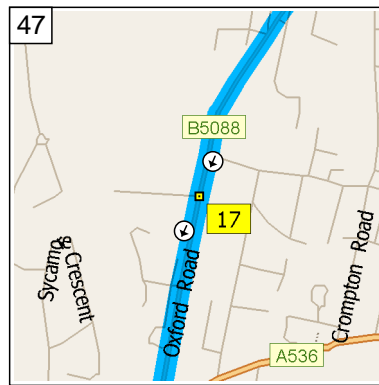

09:53 27.4 mi
Bear LEFT (South-East) onto B5087 [Prestbury Road] for 1.1 mi

09:56 28.5 mi
At 87 Prestbury Rd, Macclesfield SK10 3, stay on B5087 [Prestbury Road] (East) for 0.1 mi

09:57 28.6 mi
At roundabout, take the SECOND exit onto A537 [Cumberland Street] for 0.2 mi

09:57 28.8 mi
 At roundabout, take the SECOND exit onto B5088 [Oxford Road] for 0.4 mi

09:58 29.2 mi
 At 3 Brooklands Ave, Macclesfield SK11 8, stay on B5088 [Oxford Road] (South) for 0.2 mi

09:59 29.4 mi
 Bear RIGHT (South) onto A536 [Congleton Road] for 6.4 mi

10:09 35.8 mi
 Road name changes to A34 [Macclesfield Road] for 0.6 mi

10:10 36.4 mi
 Turn LEFT (South) onto A54 [Rood Hill] for 98 yds towards A34 / (M6) / (A534) / (A54) / Holmes Chapel / Nantwich / Newcastle