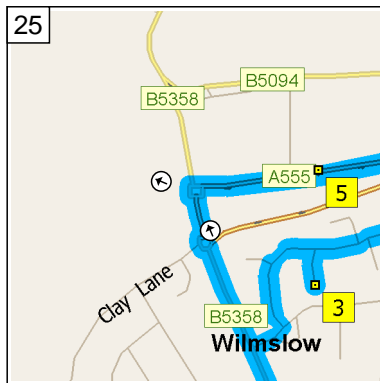

18
09:25 15.0 mi
Bear RIGHT (South-East) onto Pickmere Road for 131 yds

19
09:26 15.1 mi
Turn LEFT (East) onto Spath Lane for 142 yds

20
09:26 15.2 mi
Bear RIGHT (South) onto Spath Lane [Cranage Avenue] for 98 yds

21
09:27 15.2 mi
Keep STRAIGHT onto Spath Lane [Christleton Way] for 0.1 mi

22
09:27 15.4 mi
At 17 Spath Lane, Handforth, Wilmslow SK9 3, stay on Spath Lane [Christleton Way] (West) for 142 yds

23
09:27 15.4 mi
Keep STRAIGHT onto Spath Lane for 65 yds

24
09:27 15.5 mi
Turn RIGHT (North) onto B5358 [Wilmslow Road] for 0.3 mi

25
09:29 15.8 mi
At roundabout, take the SECOND exit onto A555 [Manchester Airport Eastern Link Road] for 0.2 mi

26
09:29 16.0 mi
At A555, Handforth, Wilmslow SK9 3, stay on A555 [Manchester Airport Eastern Link Road] (East) for 2.3 mi

27
09:31 18.2 mi
At roundabout, take the SECOND exit onto A5102 [Woodford Road] for 0.3 mi

28
09:32 18.5 mi
At 195 Woodford Rd, Woodford, Stockport SK7 1, stay on A5102 [Woodford Road] (South-East) for 0.2 mi