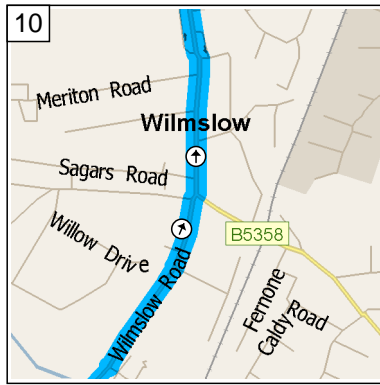

09:17 13.0 mi
 Keep STRAIGHT onto Manchester Road for 0.3 mi

09:18 13.3 mi
 At 113 Manchester Rd, Wilmslow SK9 2, stay on Manchester Road (North) for 0.6 mi

09:20 13.9 mi
 Road name changes to Wilmslow Road for 0.3 mi

10
09:21 14.1 mi
Bear LEFT (North) onto B5358 [Wilmslow Road] for 0.5 mi

11
09:22 14.6 mi
Turn RIGHT (East) onto Spath Lane for 76 yds

12
09:23 14.7 mi
Turn LEFT (North-West) onto Pickmere Road [Peacock Way] for 131 yds

13
09:24 14.8 mi
Bear RIGHT (North-East) onto Pickmere Road, then immediately turn RIGHT (South) onto Siddington Road for 174 yds

14
09:25 14.9 mi
At 64 Spath Lane, Handforth, Wilmslow SK9 3, return North on Siddington Road for 76 yds

Route segment details

From	To	Method	Distance	Driving time
Congleton	113 Manchester Rd, ...	Quickest	13.3 miles	18 minutes
113 Manchester Rd, ...	64 Spath Lane, Han...	Quickest	1.6 miles	6 minutes
64 Spath Lane, Han...	17 Spath Lane, Han...	Quickest	863 yards	2 minutes
17 Spath Lane, Han...	A555, Handforth, Wi...	Quickest	0.6 miles	1 minute
A555, Handforth, Wi...	195 Woodford Rd, ...	Quickest	2.5 miles	2 minutes
195 Woodford Rd, ...	Chester Rd, Poynto...	Quickest	0.5 miles	1 minute
Chester Rd, Poynto...	22 A5149, Poynton, ...	Quickest	1.2 miles	3 minutes
22 A5149, Poynton, ...	10 A523, Poynton, S...	Quickest	415 yards	Less than 1 minute
10 A523, Poynton, S...	A523, Poynton, Stoc...	Quickest	874 yards	1 minute
A523, Poynton, Stoc...	A523, Prestbury, Ma...	Quickest	3.7 miles	6 minutes
A523, Prestbury, Ma...	64 A538, Prestbury, ...	Quickest	667 yards	1 minute
64 A538, Prestbury, ...	A538, Prestbury, Ma...	Quickest	1.1 miles	2 minutes
A538, Prestbury, Ma...	6 Macclesfield Rd, P...	Quickest	623 yards	1 minute
6 Macclesfield Rd, P...	105 Macclesfield Rd...	Quickest	0.9 miles	2 minutes
105 Macclesfield Rd...	87 Prestbury Rd, Ma...	Quickest	1.2 miles	3 minutes
87 Prestbury Rd, Ma...	3 Brooklands Ave, M...	Quickest	0.7 miles	1 minute
3 Brooklands Ave, M...	Congleton	Quickest	7.2 miles	12 minutes