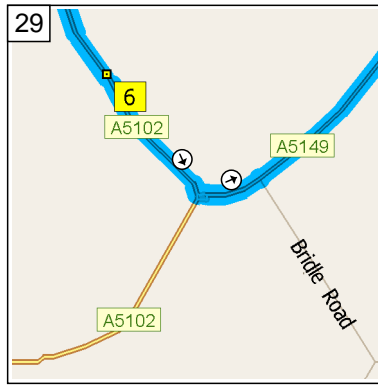

21
09:27 15.2 mi
Keep STRAIGHT onto Spath Lane [Christleton Way] for 0.1 mi

22
09:27 15.4 mi
At 17 Spath Lane, Handforth, Wilmslow SK9 3, stay on Spath Lane [Christleton Way] (West) for 142 yds

23
09:27 15.4 mi
Keep STRAIGHT onto Spath Lane for 65 yds

24
09:27 15.5 mi
Turn RIGHT (North) onto B5358 [Wilmslow Road] for 0.3 mi

25
09:29 15.8 mi
At roundabout, take the SECOND exit onto A555 [Manchester Airport Eastern Link Road] for 0.2 mi

26
09:29 16.0 mi
At A555, Handforth, Wilmslow SK9 3, stay on A555 [Manchester Airport Eastern Link Road] (East) for 2.3 mi

27
09:31 18.2 mi
At roundabout, take the SECOND exit onto A5102 [Woodford Road] for 0.3 mi

28
09:32 18.5 mi
At 195 Woodford Rd, Woodford, Stockport SK7 1, stay on A5102 [Woodford Road] (South-East) for 0.2 mi