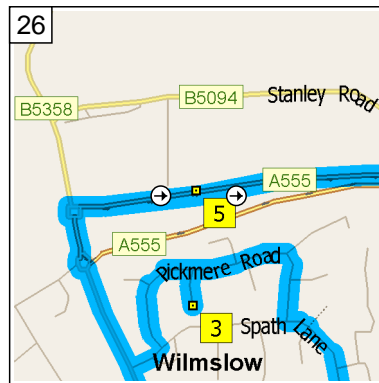

18
09:25 15.0 mi
Bear RIGHT (South-East) onto Pickmere Road for 131 yds

19
09:26 15.1 mi
Turn LEFT (East) onto Spath Lane for 142 yds

20
09:26 15.2 mi
Bear RIGHT (South) onto Spath Lane [Cranage Avenue] for 98 yds

21
09:27 15.2 mi
Keep STRAIGHT onto Spath Lane [Christleton Way] for 0.1 mi

22
09:27 15.4 mi
At 17 Spath Lane, Handforth, Wilmslow SK9 3, stay on Spath Lane [Christleton Way] (West) for 142 yds

23
09:27 15.4 mi
Keep STRAIGHT onto Spath Lane for 65 yds

24
09:27 15.5 mi
Turn RIGHT (North) onto B5358 [Wilmslow Road] for 0.3 mi

25
09:29 15.8 mi
At roundabout, take the SECOND exit onto A555 [Manchester Airport Eastern Link Road] for 0.2 mi

26
09:29 16.0 mi
At A555, Handforth, Wilmslow SK9 3, stay on A555 [Manchester Airport Eastern Link Road] (East) for 2.3 mi

27
09:31 18.2 mi
At roundabout, take the SECOND exit onto A5102 [Woodford Road] for 0.3 mi

28
09:32 18.5 mi
At 195 Woodford Rd, Woodford, Stockport SK7 1, stay on A5102 [Woodford Road] (South-East) for 0.2 mi