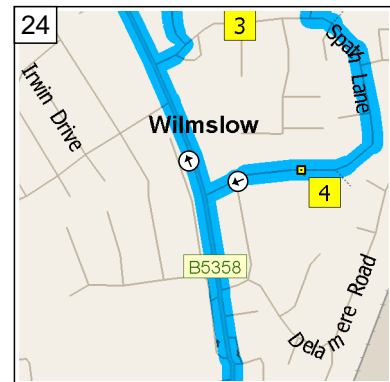

18
09:25 15.0 mi
Bear RIGHT (South-East) onto Pickmere Road for 131 yds

19
09:26 15.1 mi
Turn LEFT (East) onto Spath Lane for 142 yds

20
09:26 15.2 mi
Bear RIGHT (South) onto Spath Lane [Cranage Avenue] for 98 yds

21
09:27 15.2 mi
Keep STRAIGHT onto Spath Lane [Christleton Way] for 0.1 mi

22
09:27 15.4 mi
At 17 Spath Lane, Handforth, Wilmslow SK9 3, stay on Spath Lane [Christleton Way] (West) for 142 yds

23
09:27 15.4 mi
Keep STRAIGHT onto Spath Lane for 65 yds

24
09:27 15.5 mi
Turn RIGHT (North) onto B5358 [Wilmslow Road] for 0.3 mi

25
09:29 15.8 mi
At roundabout, take the SECOND exit onto A555 [Manchester Airport Eastern Link Road] for 0.2 mi

26
09:29 16.0 mi
At A555, Handforth, Wilmslow SK9 3, stay on A555 [Manchester Airport Eastern Link Road] (East) for 2.3 mi

27
09:31 18.2 mi
At roundabout, take the SECOND exit onto A5102 [Woodford Road] for 0.3 mi

28
09:32 18.5 mi
At 195 Woodford Rd, Woodford, Stockport SK7 1, stay on A5102 [Woodford Road] (South-East) for 0.2 mi