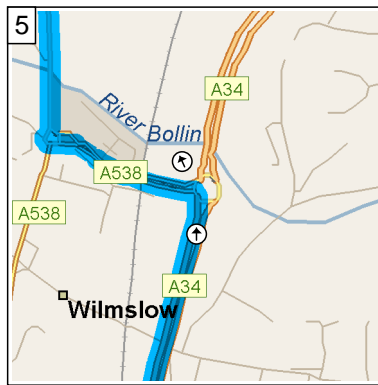

09:16 12.6 mi
At roundabout, take the FIRST exit onto A538 for 0.2 mi