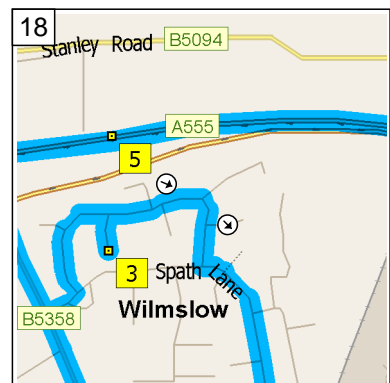

10
09:21 14.1 mi
Bear LEFT (North) onto B5358 [Wilmslow Road] for 0.5 mi

11
09:22 14.6 mi
Turn RIGHT (East) onto Spath Lane for 76 yds

12
09:23 14.7 mi
Turn LEFT (North-West) onto Pickmere Road [Peacock Way] for 131 yds

13
09:24 14.8 mi
Bear RIGHT (North-East) onto Pickmere Road, then immediately turn RIGHT (South) onto Siddington Road for 174 yds

14
09:25 14.9 mi
At 64 Spath Lane, Handforth, Wilmslow SK9 3, return North on Siddington Road for 76 yds

15
09:25 14.9 mi
Turn RIGHT (East) onto Pickmere Road [Tarvin Way] for 87 yds

16
09:25 15.0 mi
Keep STRAIGHT onto Pickmere Road for 21 yds

17
09:25 15.0 mi
Keep STRAIGHT onto Pickmere Road [Overton Way] for 87 yds

18
09:25 15.0 mi
Bear RIGHT (South-East) onto Pickmere Road for 131 yds

19
09:26 15.1 mi
Turn LEFT (East) onto Spath Lane for 142 yds

20
09:26 15.2 mi
Bear RIGHT (South) onto Spath Lane [Cranage Avenue] for 98 yds