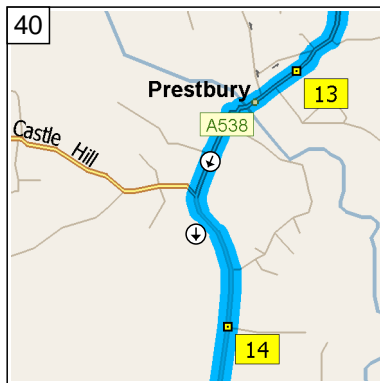

32
09:37 20.3 mi
Turn RIGHT (South) onto A523 [London Road South] for 0.1 mi

33
09:37 20.5 mi
At 10 A523, Poynton, Stockport SK12 1, stay on A523 [London Road South] (South) for 0.5 mi

34
09:38 21.0 mi
At A523, Poynton, Stockport SK12 1, stay on A523 [Hope Green Way] (South) for 3.7 mi

35
09:45 24.7 mi
At A523, Prestbury, Macclesfield SK10 4, stay on A523 [London Road] (East) for 43 yds

36
09:45 24.7 mi
At roundabout, take the THIRD exit onto B5091 [London Road] for 0.3 mi

09:45 25.0 mi
Turn RIGHT (West) onto A538 [Heybridge Lane] for 98 yds

09:46 25.0 mi
At 64 A538, Prestbury, Macclesfield SK10 4, stay on A538 [Heybridge Lane] (West) for 1.1 mi

09:49 26.1 mi
At A538, Prestbury, Macclesfield SK10 4, stay on A538 [New Road] (West) for 0.2 mi