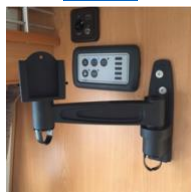

[Ground Sheet](#)
 £89.00

[Rail & Skirt](#)
 £89.00

[USB Upgrade](#)
 £79.00

[Calor Gas Bottle](#)
 £69.00

[Cable, Winder & Adapter](#)
 £49.00

[TV Bracket](#)
 £49.00

[Inflatable Jockey Wheel](#)
 £45.00

[AL-KO Barrel Lock](#)
 £26.99