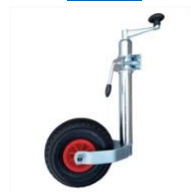

[Ground Sheet](#)
 £89.00

[Rail & Skirt](#)
 £89.00

[USB Upgrade](#)
 £79.00

[Calor Gas Bottle](#)
 £69.00

[Cable, Winder & Adapter](#)
 £49.00

[TV Bracket](#)
 £49.00

[Inflatable Jockey Wheel](#)
 £45.00

[AL-KO Barrel Lock](#)
 £26.99

[Hitch Cover](#)
 £19.95

Dimensions & Weights

All Go-Pod models are the exact same shape & size – the only difference between them is the extras that are included.

Length:	4.20m including 0.99m hitch & bar
Width:	1.85m
Height:	2.05m roof down. Pop top adds 30cm.*
Garage storage:	Please ensure adequate clearance on 2.05m
MiRO:	540kg (based on the Standard model)
Brakes:	AL-KO Braking System
MTPLM:	750kg
Nose weight:	49kg
Ground clearance:	183mm – spare wheel is lowest point
Standing height:	1.84m
Floor – full length:	2.05m
Floor – width:	0.62m
Floor – bend end to door:	1.00m
Bed – length:	1.95m
Bed width – double:	1.57m
Bed width – single:	0.53m
Door – width:	0.6m
Door – height:	1.58m