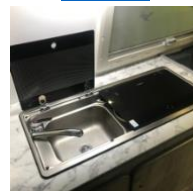

Sink Upgrade
£379.00