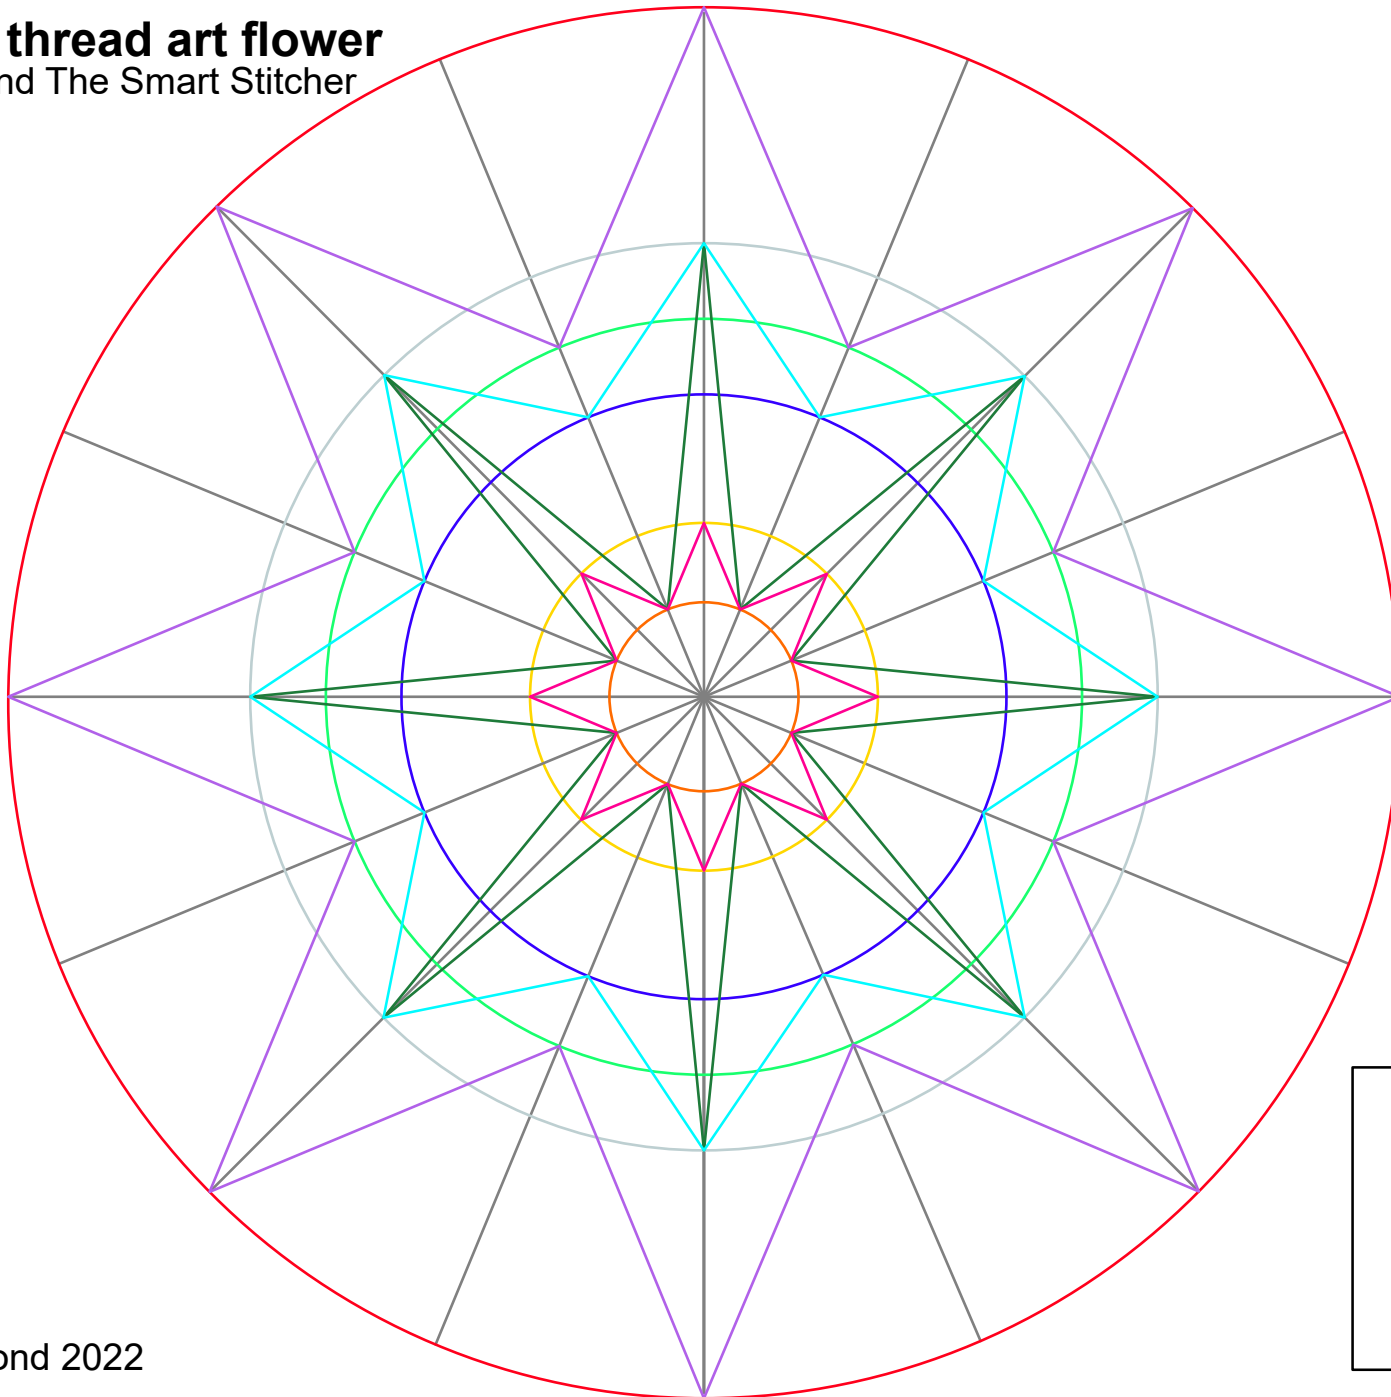

Template for thread art flower

by Elizabeth Bond The Smart Stitcher

Test Square
4cm x 4cm