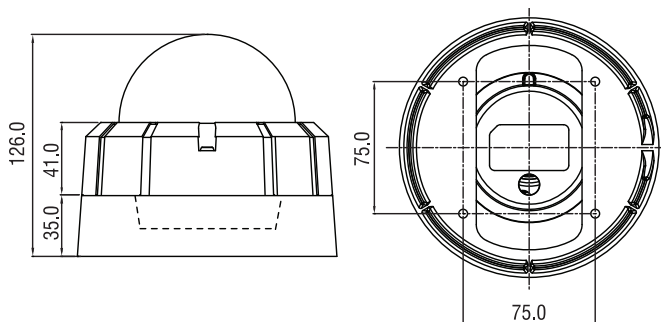

CCTV2540 / 2550 (HDO-230D / HDOR-230D)

2.2 MEGAPIXEL HD-SDI

VANDAL DOME CAMERA / VANDAL IR DOME CAMERA

Features

- 2.2 MP 1080p Full HD Panasonic CMOS Sensor
- 2.8 ~ 10mm Megapixel Varifocal lens
- Wide Dynamic Range
- ICR cut filter
- Supports DSS (Digital Slow Shutter) and 3D DNR (Dynamic Noise Reduction) to enhance the performance in low light environments
- IR range 12m
- Auto, One Push and Manual white balance options
- Minimum illumination color 1.0 lux (DDS off)
- Supports ACE (Advanced Contrast Enhancement)
- Digital features: Mirror, Flip, Digital Zoom, Privacy Masking, Motion Detection, Sharpness Control and Shading
- Supports Multi-protocol (Pelco-D / P)
- BNC output for setup
- IP67 Ingress Protection
- 12V DC

Dimensions (mm)

CCTV2540 / 2550 (HDO-230D / HDOR-230D)

2.2 MEGA PIXEL HD-SDI

VANDAL DOME CAMERA / VANDAL IR DOME CAMERA

Specifications

Model No	CCTV2540 (HDO-230D)	CCTV2550 (HDOR-230 D)
Image Sensor	1/3" Panasonic CMOS	
Total Pixels	2010 (H) × 1108 (V) = 2,227,080 pixel	
Active Pixels	1944 (H) × 1092 (V) = 2,122,848 pixel	
Scanning System	Progressive	
Lens	2.6 ~ 10mm Varifocal Megapixel	
Resolution	Digital: 1920 × 1080p (1080p @ 30fps), 1280 × 720p (720p @ 60fps)	
	Analog: 700 TVL	
Min. Illumination	Color: 1.0lux, BW: 0.5lux, Color DDS: 0.002lux, BW DDS: 0.001 lux	
Video Output	HD-SDI, Analog: NTSC, PAL (without WDR)	
S/N Ratio	More than 50dB (AGC off)	
Shutter Speed	Auto / manual (1/30(1/25) ~ 1/60000)	
DSS	Off / ×2 / ×3 / ×4	
WDR / BLC	Off / WDR / BLC	
Day & Night	Auto / Day / Night / Ext	
Smart IR	Off / On (IR Range 12m)	
E. Zoom	×1 ~ ×32	
HLC	Off / On	
DNR	Off / Low / Middle / High / Auto	
Privacy / Motion	Privacy - Off / On (32 points) / Motion - Off / On (4 points)	
Defog	Off / On	
Communication	ID (1 ~ 255) / Protocol (PELCO-P / PELCO-D / UPDATE)	
	BAUDRATE (2400 / 4800 / 9600 / 19200 / 38400 / 57600 / 115200)	
Power Source	12V DC ± 10 %	
Power Consumption	250 mA	
Operating Temperature	-10 ~ +50 (Humidity: 0 % RH ~ 80 % RH)	