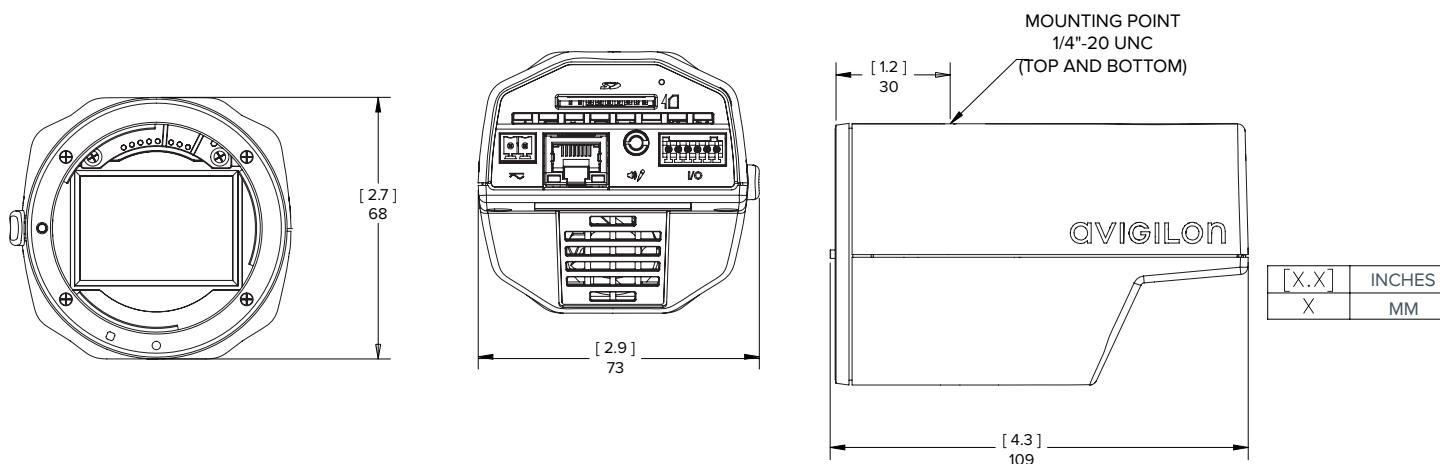

MECHANICAL

Dimensions (L x W x H)	109 mm x 73 mm x 68 mm; 4.3" x 2.9" x 2.7"
Weight	0.39 kg (0.85 lb)
Camera Mount	1/4"-20 UNC (top and bottom)
Onboard Storage	SD/SDHC/SDXC slot - minimum class 6; class 10 & 64 GB or better recommended

Outline Dimensions

H.264 HD PRO CAMERA

Ordering Information

24L-H4PRO-B	6K (24 MP) H.264 HD Pro Camera with LightCatcher™ technology
30L-H4PRO-B	7K (30 MP) H.264 HD Pro Camera with LightCatcher™ technology