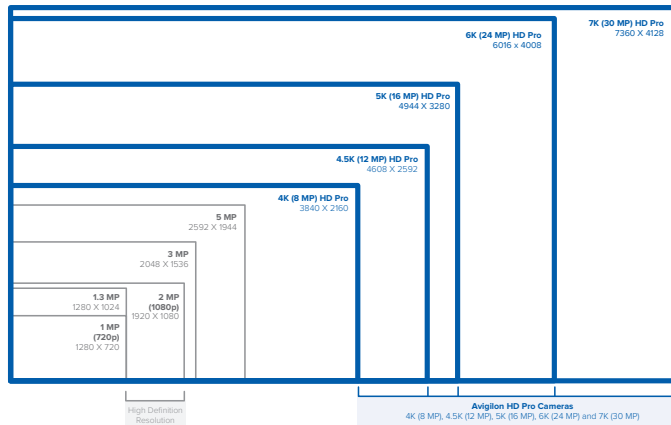

Specifications

H.264 HD PRO CAMERA

IMAGE PERFORMANCE

	6K (24 MP)		7K (30 MP)	
Image Sensor	43.3 mm (Type 2.7) progressive scan CMOS			
Aspect Ratio	16:9	3:2	16:9	3:2
Active Pixels	6016(H) x 3384(V)	6016 (H) x 4008 (V)	7360 (H) x 4128 (V)	6720 (H) x 4488(V)
Imaging Area	35.9 mm (H) x 20.2 mm (V); 1.41" (H) x 0.80"(V)	35.9 mm (H) x 23.9 mm (V); 1.41" (H) x 0.94" (V)	35.9 mm (H) x 20.1 mm (V); 1.41" (H) x 0.79" (V)	35.9 mm (H) x 22 mm (V); 1.41" (H) x 0.87" (V)
Minimum Illumination	0.005 lux (at F1.4)			
Dynamic Range	70 dB			
Resolution Scaling	3840 x 2160			
Image Rate	8 fps	7 fps	6 fps	5 fps

LENS

Lens Mount	EF (SLR-style bayonet)

IMAGE CONTROL

Image Compression Method	H.264 (MPEG-4 Part 10/AVC), Motion JPEG
Streaming	Multi-stream H.264 and Motion JPEG
Motion Detection	Selectable sensitivity and threshold
Electronic Shutter Control	Automatic, Manual (1 to 1/8000 sec)
Iris Control	* Automatic, Manual
Day/Night Control	* Automatic, Manual
Flicker Control	50 Hz, 60 Hz
White Balance	Automatic, Manual
Privacy Zones	Up to 4 zones
Audio Compression Method	G.711 PCM 8 kHz
Audio Input/Output	Line level input and output, A/V mini-jack (3.5 mm)
External I/O Terminals	Alarm In, Alarm Out

*Dependent on selected lens capability

NETWORK

Network	100BASE-TX
Cabling Type	CAT5
Connector	RJ-45
Security	Password protection, HTTPS encryption, digest authentication, WS authentication, user access log, 802.1x port based authentication
Protocol	IPv4, HTTP, HTTPS, SOAP, DNS, NTP, RTSP, RTCP, RTP, TCP/UDP, IGMP, ICMP, DHCP, Zeroconf, ARP
Streaming Protocols	RTP/UDP, RTP/UDP multicast, RTP/RTSP/TCP, RTP/RTSP/HTTP/TCP, RTP/RTSP/HTTPS/TCP, HTTP

MECHANICAL

Dimensions (L x W x H)	109 mm x 73 mm x 68 mm; 4.3" x 2.9" x 2.7"
Weight	0.39 kg (0.85 lb)
Camera Mount	1/4"-20 UNC (top and bottom)
Onboard Storage	SD/SDHC/SDXC slot - minimum class 6; class 10 & 64 GB or better recommended

ELECTRICAL

Power Consumption	13 W		
Power Source	VDC: 12 V +/- 10%, 13 W	VAC: 24 V +/- 10%, 18.4 VA	PoE: IEEE802.3af Class 3 compliant
RTC Backup Battery	3V Manganese Lithium		

ENVIRONMENTAL

Operating Temperature	-10 °C to +50 °C (14 °F to 122 °F)
Storage Temperature	-10 °C to +70 °C (14 °F to 158 °F)
Humidity	0 - 95% non-condensing

CERTIFICATIONS

Certifications	UL	cUL	CE	ROHS	WEEE	RCM	KC
Safety	UL 60950-1		CSA 60950-1		IEC/EN 60950-1		
Electromagnetic Emissions	FCC Part 15 Subpart B Class B		IC ICES-003 Class B		EN 55022 Class B	EN 61000-6-3	EN 61000-3-2
Electromagnetic Immunity	EN 55024				EN 61000-6-1		EN 61000-3-3