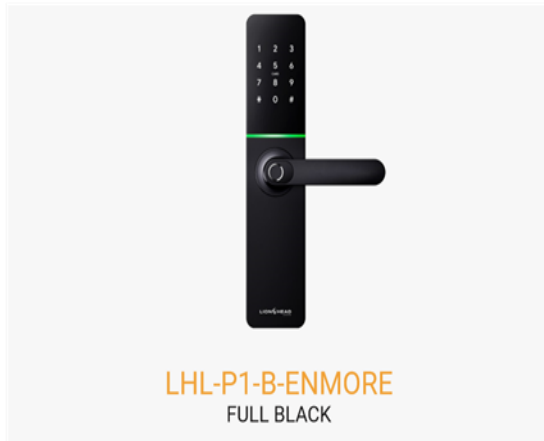

THE ENMORE

DIGITAL DOOR LOCK

MOBILE APP

RFID CARD

PIN CODE

BLUETOOTH

FINGERPRINT

MANUAL KEY

BUILT IN WI-FI

2YR WARRANTY
REFER TO WARRANTY STATEMENT

IP55

SIZE & MATERIALS		FEATURES	
Material	Aluminum Alloy	Working Temperature	-25C - 60C
Lock Dimensions	300mm x 67mm x 22mm	Working Humidity	0% - 95%
Projection	69mm	Door Thickness	35mm - 65mm
Field Changeable	YES	User Capacity	200 Fingerprint, 150 Password, 200 Card
BATTERY INFORMATION		Unlocking Methods	BLE, WiFi, Fingerprint, PIN, RFID Card, Key, Fob,
Battery Type	4 X AA Batteries	Wireless Protocol	TTLock BLE, TTLock WiFi/BLE
Battery Life	12 Months	Applications	Residential, Office, AirBNB, Apartment Projects
USB Power	USB C Included	Track Key Override	YES

LOCK COMPATIBILITY	
Supplied Lock	LHL-SW-MORTICE-6068 - 6068 Mortice body swing 60mm Back set with Bolt Face Plate 24mm x 240mm face plate
Compatible With	LHL-HD-ADJ-TUB-LATCH, LHL-TUB-LATCH-60MM, LHL-TUB-LATCH-70MM, LHL-TUB-LATCH-127MM, LHL-MF-MORTICE, LHL-OZ-MORTICE