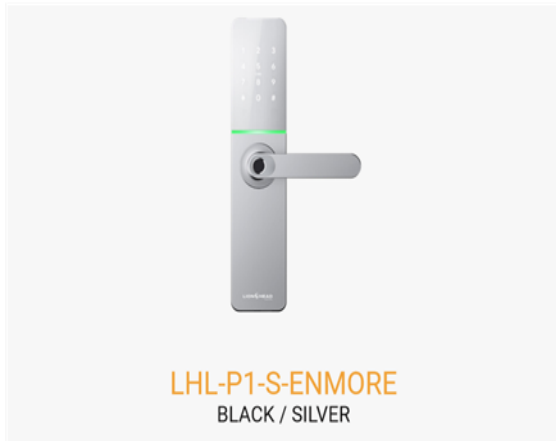

THE ENMORE

DIGITAL DOOR LOCK

MOBILE APP

RFID CARD

PIN CODE

BLUETOOTH

FINGERPRINT

MANUAL KEY

BUILT IN WI-FI

2YR WARRANTY
REFER TO WARRANTY STATEMENT

IP55

SIZE & MATERIALS		FEATURES	
Material	Aluminum Alloy	Working Temperature	-25C - 60C
Lock Dimensions	300mm x 67mm x 22mm	Working Humidity	0% - 95%
Projection	69mm	Door Thickness	35mm - 65mm
Field Changeable	YES	User Capacity	200 Fingerprint, 150 Password, 200 Card
BATTERY INFORMATION		Unlocking Methods	BLE, WiFi, Fingerprint, PIN, RFID Card, Key, Fob,
Battery Type	4 X AA Batteries	Wireless Protocol	TTLock BLE, TTLock WiFi/BLE
Battery Life	12 Months	Applications	Residential, Office, AirBNB, Apartment Projects
USB Power	USB C Included	Track Key Override	YES

LOCK COMPATIBILITY	
Supplied Lock	LHL-SW-MORTICE-6068 - 6068 Mortice body swing 60mm Back set with Bolt Face Plate 24mm x 240mm face plate
Compatible With	LHL-HD-ADJ-TUB-LATCH, LHL-TUB-LATCH-60MM, LHL-TUB-LATCH-70MM, LHL-TUB-LATCH-127MM, LHL-MF-MORTICE, LHL-OZ-MORTICE