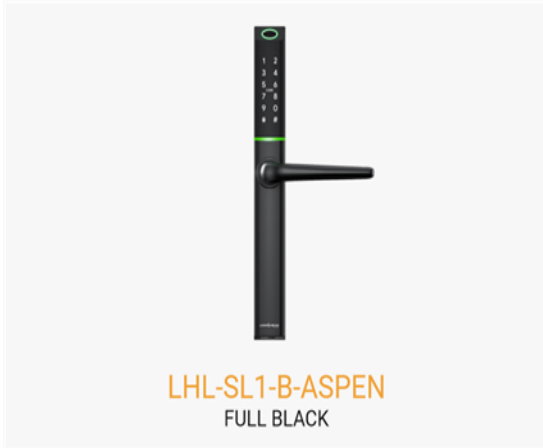

# THE ASPEN

DIGITAL DOOR LOCK

MOBILE APP

RFID CARD

PIN CODE

BLUETOOTH

FINGERPRINT

MANUAL KEY

**2YR WARRANTY**  
REFER TO WARRANTY STATEMENT

**IP66**

SIZE & MATERIALS		FEATURES	
Material	Aluminum Alloy	Working Temperature	-25C - 60C
Lock Dimensions	284mm x 34mm x 22mm	Working Humidity	0% - 95%
Projection	60mm	Door Thickness	35mm - 65mm
Field Changeable	YES	User Capacity	200 Fingerprint, 150 Password, 200 Card
BATTERY INFORMATION		Unlocking Methods	BLE, WiFi, Fingerprint, PIN, RFID Card, Key, Fob,
Battery Type	4 X AA Batteries	Wireless Protocol	TTLock BLE, TTLock WiFi/BLE
Battery Life	12 Months	Applications	Residential, Office, AirBNB
USB Powered	USB-C Included	Key Override	Track Key Override

LOCK COMPATIBILITY	
Supplied Lock	LHL-SW-MORTICE-30 - 85 Series mortice body swing 30mm backset 22mm x 240mm face plate
Compatible With	LHL-SW-MORTICE-28, LHL-SW-MORTICE-35, LHL-SW-MORTICE-45, LHL-SW-MORTICE-50, LHL-SW-MORTICE-60, LHL-SW-MORTICE-70, LHL-HOOK-28, LHL-HOOK-35,