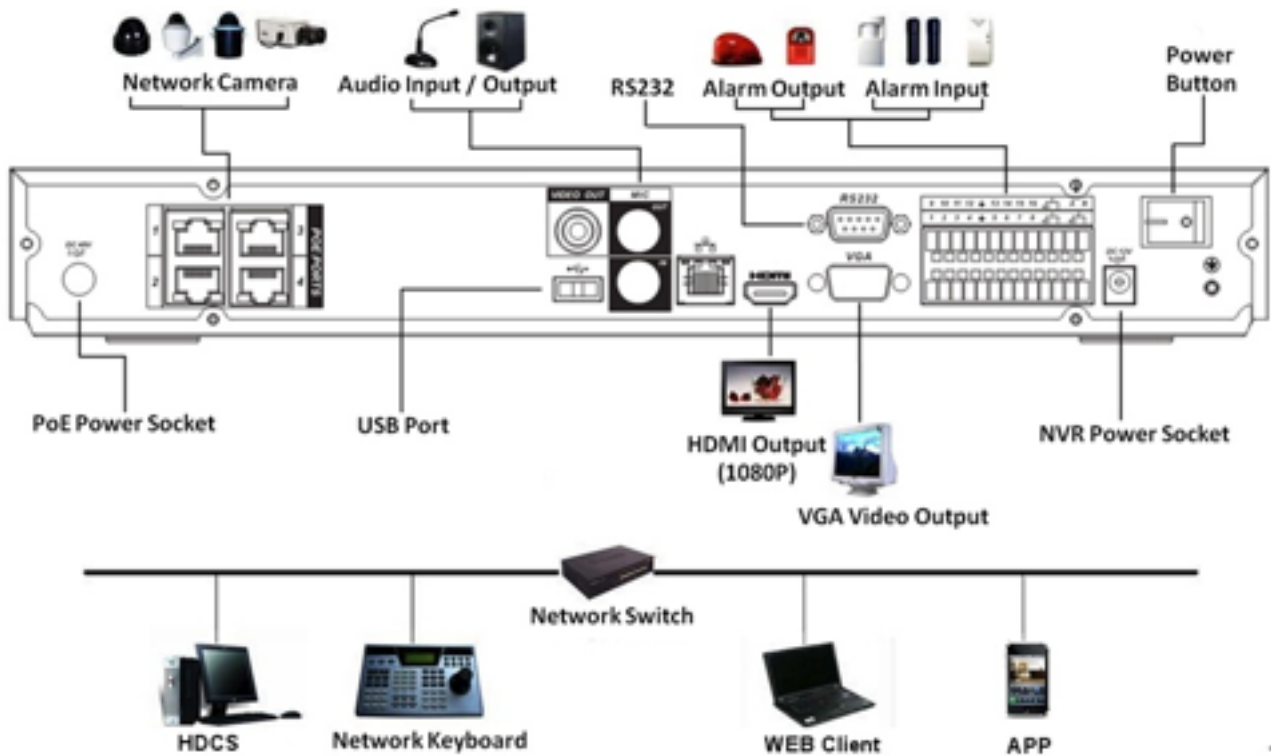

HEN04101B/EB(X)

www.asia.security.honeywell.com

1080P H.264 PoE NVR AND IP IR DOME/ IR BULLET CAMERAS BUNDLE

SYSTEM CONNECTION