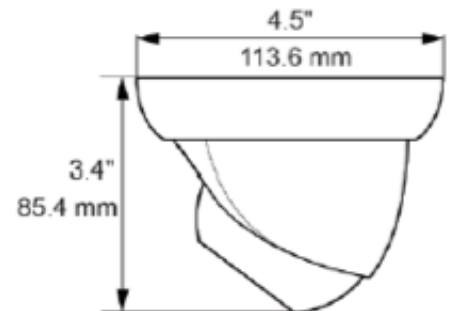

#### SYSTEM CONNECTION

#### DIMENSIONS

HEN04101B/EB(X)

H2D2PR1

Unit: mm