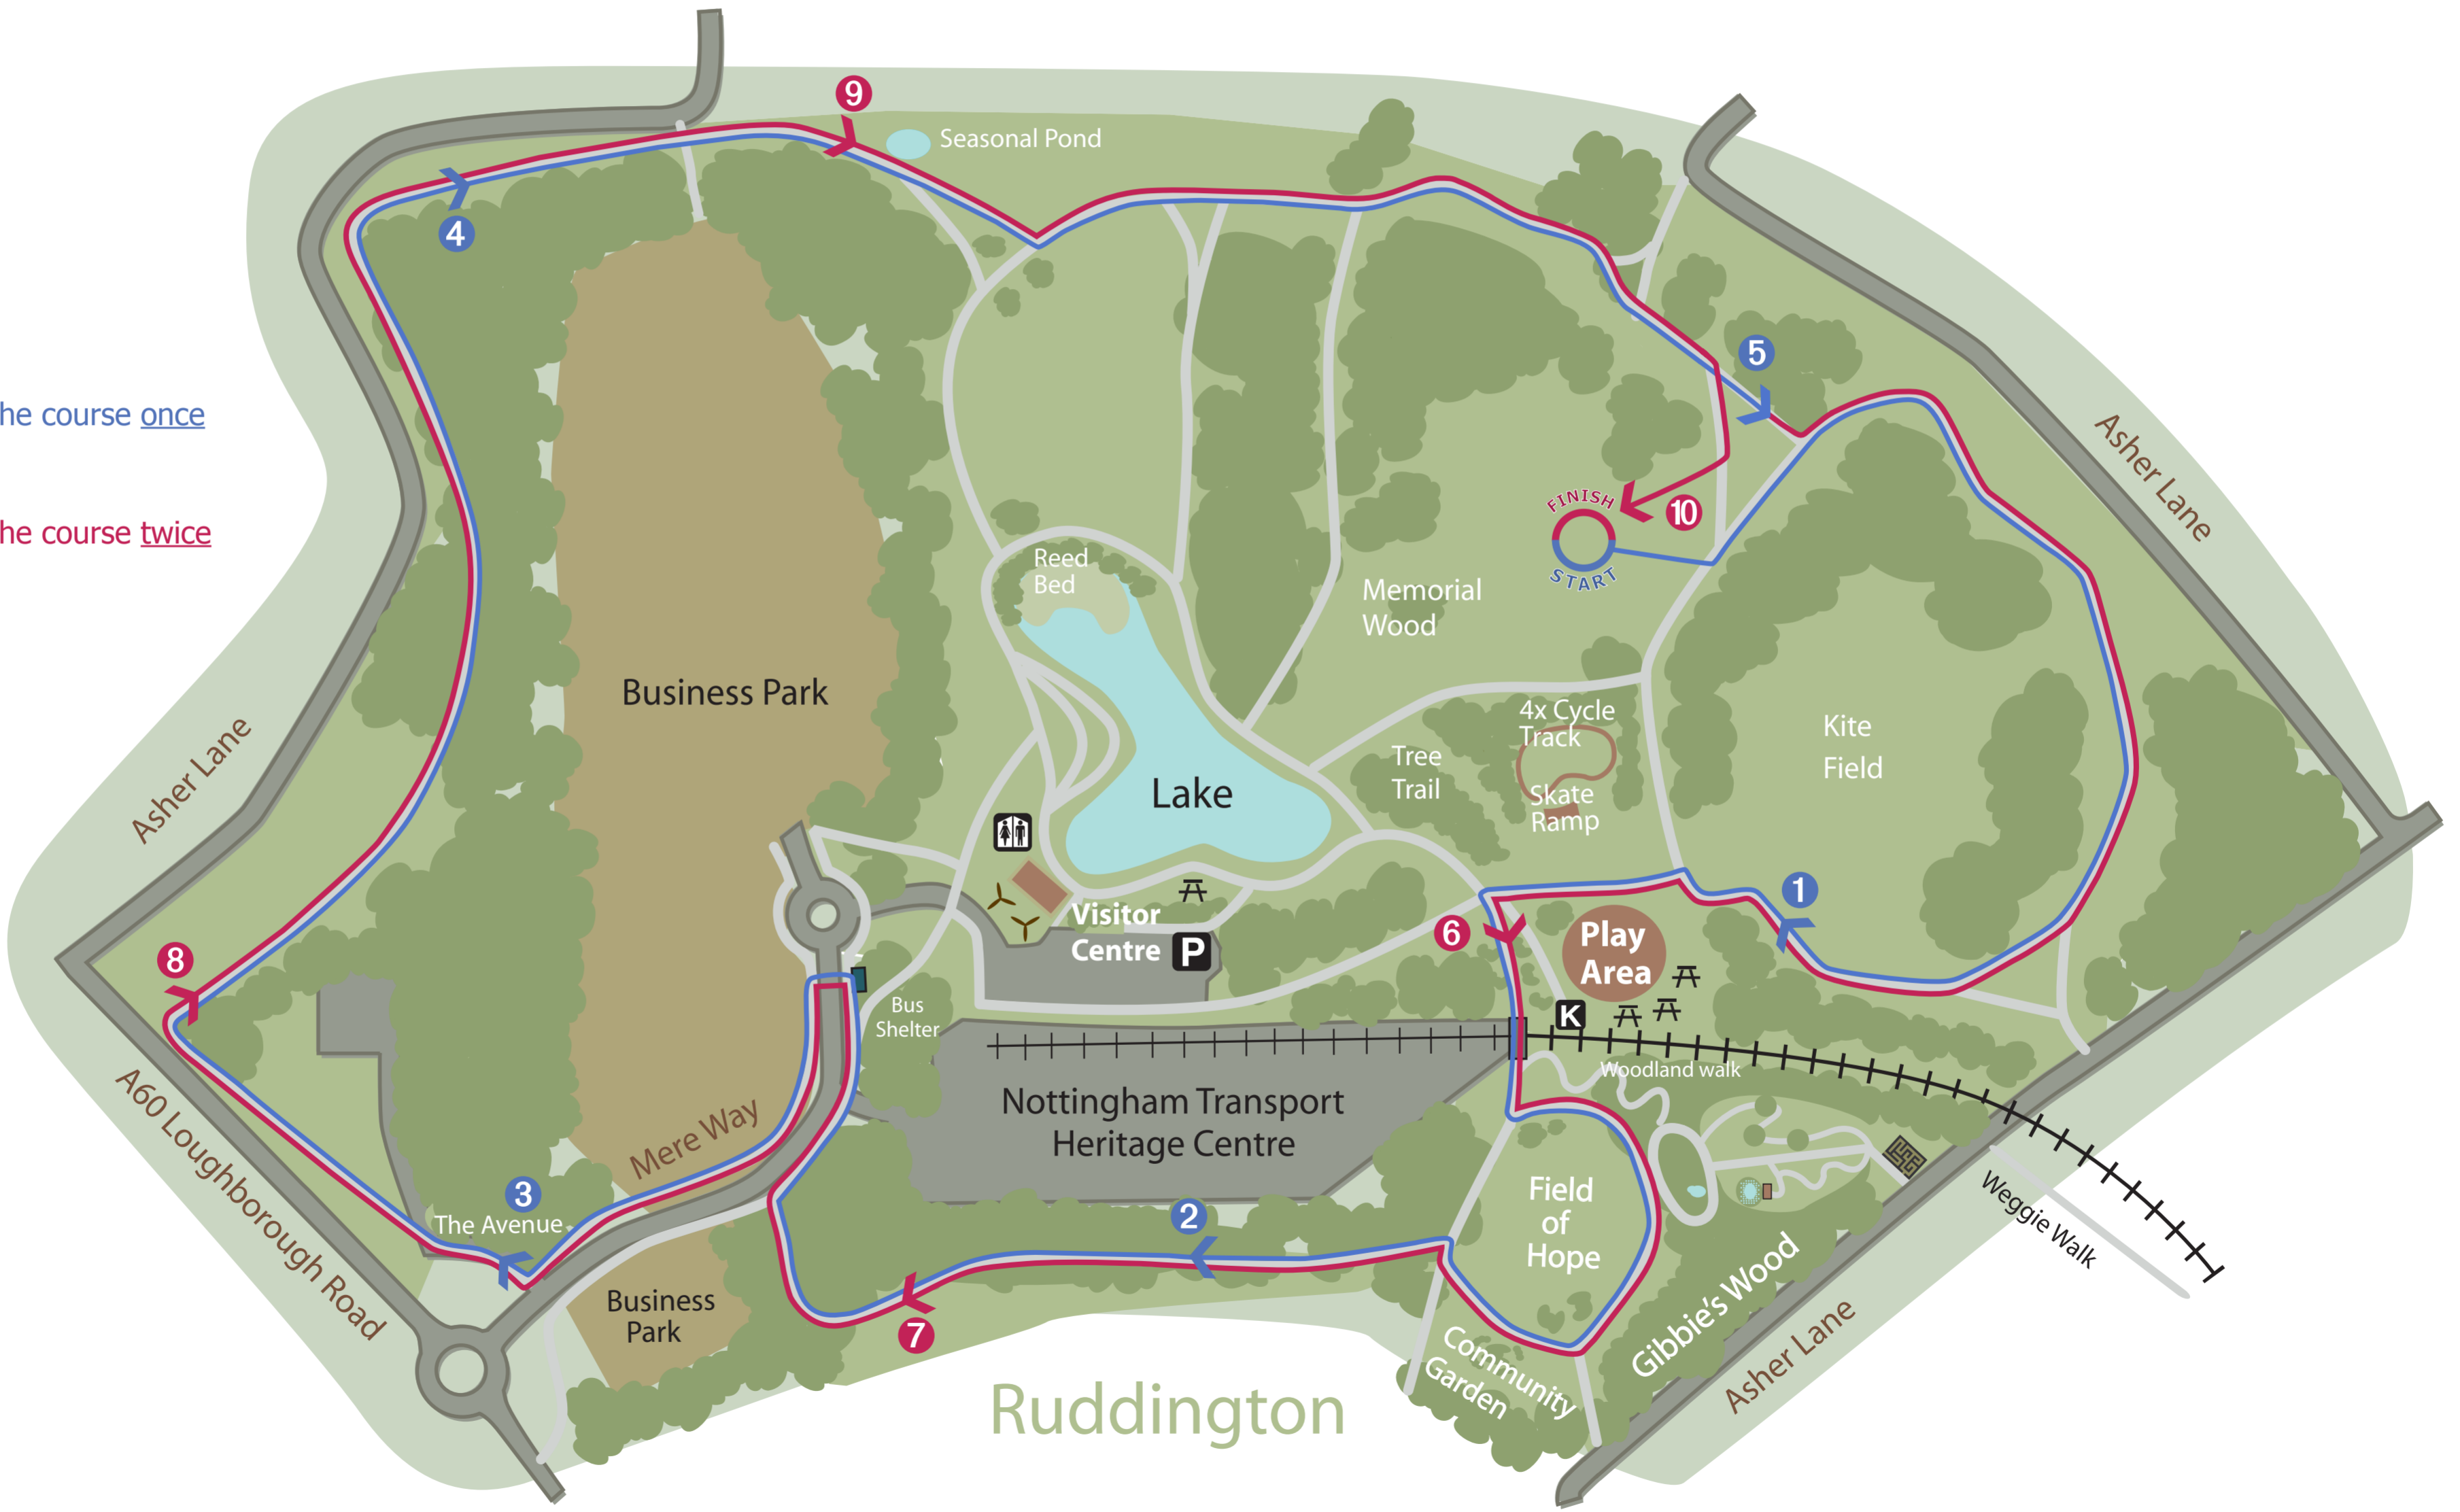

Rushcliffe 10k Route

KEY

-  **5k** - Complete the course once
-  **10k** - Complete the course twice

Ruddington