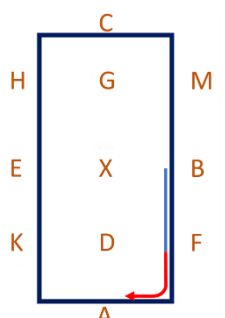

1. A - Enter in working trot and proceed down the centre line
C - track left

2. A - Half circle left 20m diameter to X
X - Half circle right to C

3. M - Medium walk

4. B-K - Change the rein in free walk on a long rein
K - Medium walk

5. A - Working trot

6. B - Circle left 20m diameter
MCH - Working trot

7. HXF - Change the rein in working trot

8. A - Medium walk
K-E - Medium walk

9. E - Half circle right 20m diameter to B

10. F - Working trot

Intro 1a

(2020)

Arena 20m x 40m
Approx. time 5 mins

11. A – Turn down the centre line
X – Halt, Immobility, Salute

-  Medium Walk
-  Walk on a Free Rein
-  Working Trot
-  Halt