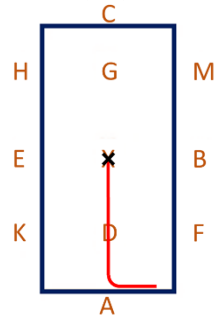

1. A - Enter in working trot and proceed down the centre line
C - track left

2. A - Half circle left 20m diameter to X
X - Half circle right to C

3. M - Medium walk

4. B-K - Change the rein in free walk on a long rein
K - Medium walk

5. A - Working trot

6. B - Circle left 20m diameter
MCH - Working trot

7. HXF - Change the rein in working trot

8. A - Medium walk
K-E - Medium walk

9. E - Half circle right 20m diameter to B

10. F - Working trot

Intro 1a

(2020)

Arena 20m x 40m
Approx. time 5 mins

11. A – Turn down the centre line
X – Halt, Immobility, Salute

-  Medium Walk
-  Walk on a Free Rein
-  Working Trot
-  Halt