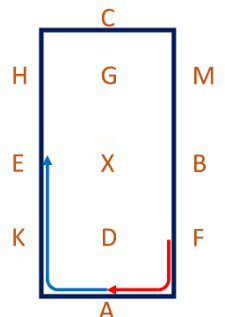

1. A - Enter in working trot and proceed down the centre line
C - track left

2. A - Half circle left 20m diameter to X
X - Half circle right to C

3. M - Medium walk

4. B-K - Change the rein in free walk on a long rein
K - Medium walk

5. A - Working trot

6. B - Circle left 20m diameter
MCH - Working trot

7. HXF - Change the rein in working trot

8. A - Medium walk
K-E - Medium walk

9. E - Half circle right 20m diameter to B

10. F - Working trot

Intro 1a

(2020)

Arena 20m x 40m
Approx. time 5 mins

11. A – Turn down the centre line
X – Halt, Immobility, Salute

-  Medium Walk
-  Walk on a Free Rein
-  Working Trot
-  Halt