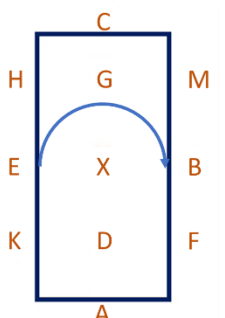

1. A - Enter in working trot and proceed down the centre line
C - track left

2. A - Half circle left 20m diameter to X
X - Half circle right to C

3. M - Medium walk

4. B-K - Change the rein in free walk on a long rein
K - Medium walk

5. A - Working trot

6. B - Circle left 20m diameter
MCH - Working trot

7. HXF - Change the rein in working trot

8. A - Medium walk
K-E - Medium walk

9. E - Half circle right 20m diameter to B

10. F - Working trot

Intro 1a

(2020)

Arena 20m x 40m
Approx. time 5 mins

11. A – Turn down the centre line
X – Halt, Immobility, Salute

-  Medium Walk
-  Walk on a Free Rein
-  Working Trot
-  Halt