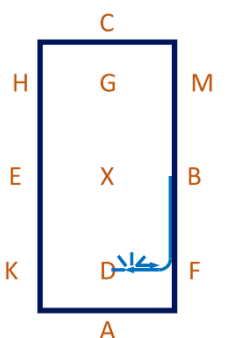

1. A - Enter at collected Trot  
X - Halt. Salute. Proceed at collected trot  
C - Track Left

2. HE – Shoulder in left

3. EX - Half circle left 10m diameter to X  
XB - Half circle right 10m diameter to B

4. BF - Shoulder in right

5. FAK - Collected trot  
KG - Half pass right collected trot  
C - Track right

6. MXK - Change rein in medium trot  
KAF - Collected trot

7. FG – Half pass left collected trot  
C - Track left

8. HXF – Change rein in medium trot  
FA - Collected trot

9. A – Transition to medium walk  
AKE - Medium walk  
EB - Half circle right 20m in extended walk

10. BF – Medium walk  
F - Turn right  
Bet. D & F - Half pirouette right