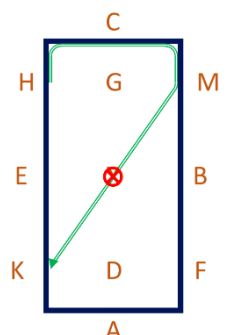

19. K - Transition to collected trot
A - Turn down the centre line
X - Halt. Immobility. Salute