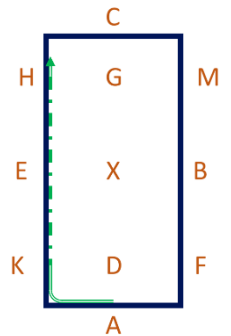

11. Bet. D & F - Half pirouette left

12. D - Transition to collected canter left

13. K - Turn left  
KAF - Collected canter left  
FG - Half pass left collected canter  
C - Turn left

14. HK - Medium canter  
K - Transition to collected canter

15. KAF - Collected canter  
FXH - Change rein with simple change left to right over X

16. HCM - Collected canter  
MD - Half pass right collected canter  
A - Turn right

17. AK - Collected canter  
KH - Medium canter  
H - Transition to collected canter