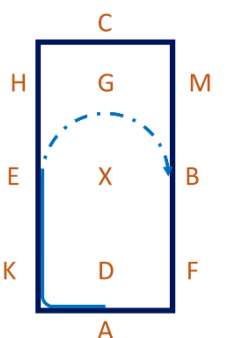

1. A - Enter at collected Trot  
X - Halt. Salute. Proceed at collected trot  
C - Track Left

2. HE – Shoulder in left

3. EX - Half circle left 10m diameter to X  
XB - Half circle right 10m diameter to B

4. BF - Shoulder in right

5. FAK - Collected trot  
KG - Half pass right collected trot  
C - Track right

6. MXK - Change rein in medium trot  
KAF - Collected trot

7. FG – Half pass left collected trot  
C - Track left

8. HXF – Change rein in medium trot  
FA - Collected trot

9. A – Transition to medium walk  
AKE - Medium walk  
EB - Half circle right 20m in extended walk

10. BF – Medium walk  
F - Turn right  
Bet. D & F - Half pirouette right