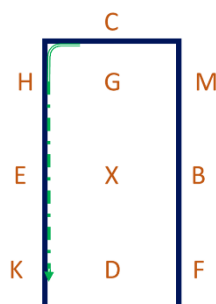

4. BF - Shoulder in right

5. FAK - Collected trot  
KG - Half pass right collected trot  
C - Track right

6. MXK - Change rein in medium trot  
KAF - Collected trot

7. FG – Half pass left collected trot  
C - Track left

11. Bet. D & F - Half pirouette left

12. D - Transition to collected canter left

13. K - Turn left  
KAF - Collected canter left  
FG - Half pass left collected canter  
C - Turn left

14. HK - Medium canter  
K - Transition to collected canter

15. KAF - Collected canter  
FXH - Change rein with simple change left to right over X

16. HCM - Collected canter  
MD - Half pass right collected canter  
A - Turn right

17. AK - Collected canter  
KH - Medium canter  
H - Transition to collected canter