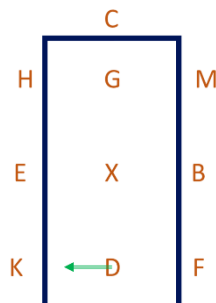

1. A - Enter at collected Trot  
X - Halt. Salute. Proceed at collected trot  
C - Track Left

2. HE – Shoulder in left

3. EX - Half circle left 10m diameter to X  
XB - Half circle right 10m diameter to B

4. BF - Shoulder in right

5. FAK - Collected trot  
KG - Half pass right collected trot  
C - Track right

6. MXK - Change rein in medium trot  
KAF - Collected trot

7. FG – Half pass left collected trot  
C - Track left

8. HXF – Change rein in medium trot  
FA - Collected trot

9. A – Transition to medium walk  
AKE - Medium walk  
EB - Half circle right 20m in extended walk

10. BF – Medium walk  
F - Turn right  
Bet. D & F - Half pirouette right

11. Bet. D & F - Half pirouette left

12. D - Transition to collected canter left

13. K - Turn left  
KAF - Collected canter left  
FG - Half pass left collected canter  
C - Turn left

14. HK - Medium canter  
K - Transition to collected canter